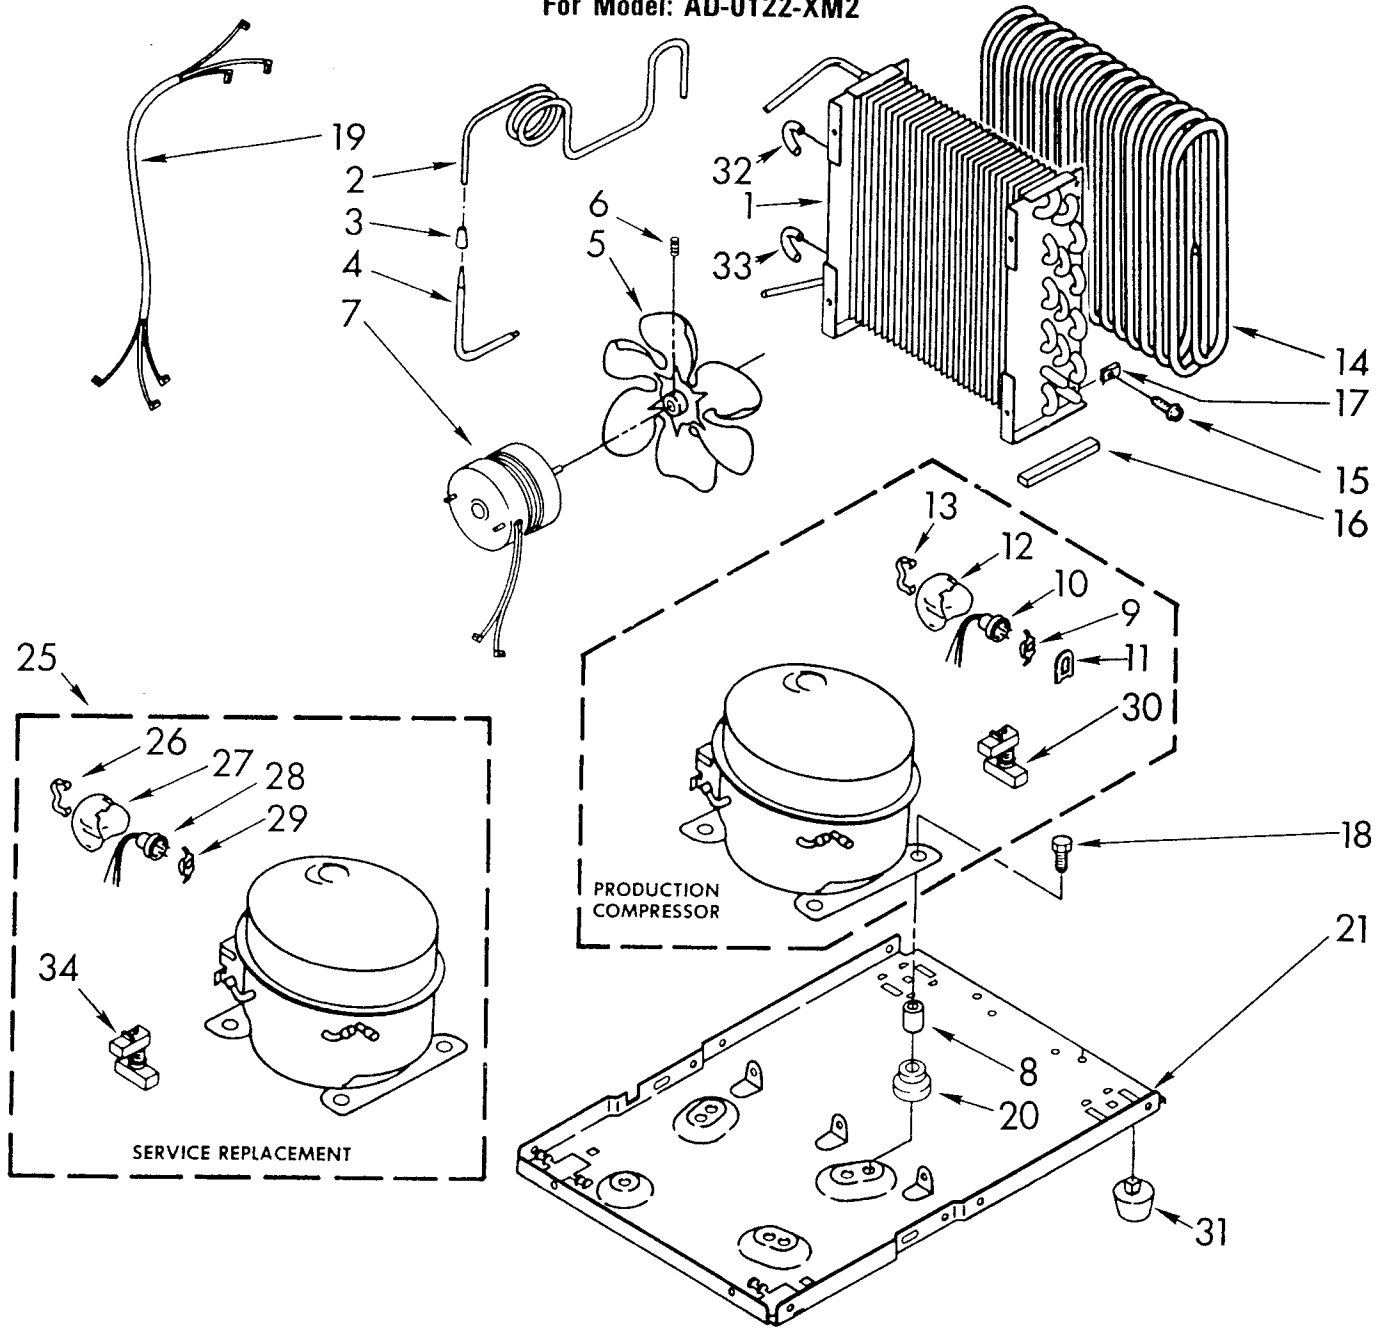

**PARTS
LIST
FOR**

DEHUMIDIFIER

**MODEL
AD-0122-XM2**

FRAME AND CONTROL PARTS

2-85 Litho in U.S.A.

Whirlpool CORPORATION
Benton Harbor, Michigan.

Part No. 789108

549-G-12

3	951284	Bracket, Humidistat & Light Assembly
5	488624	Screw, SM #8 x 3/8
6	998777	Bracket, Fan Motor Mounting
7	488946	Clamp, Tube (4)
8	487910	Screw, 8 x 1/2A
9	488130	Nut, Fan Motor 8-32 (2)
10	950430	Board, Terminal
11	488966	Screw, 6 x 3/8
14	487871	Screw, 8-32 x 5/32
15	950745	Cord, Appliance
16	998779	Plate, Orifice
17	998802	Seal
23	998729	Support
25	857547	Tie, Cable

UNIT PARTS

For Model: AD-0122-XM2

1	949893	Condenser
2	998759	Tube, Restrictor (Length 35.0")
3	474013	Strainer, Tube
4	949896	Tube, Outlet (Includes Item 3)
5	948756	Blade, Fan (Includes Item 6)
6	488035	Setscrew, 1/4 x 5/16
7	949635	Motor, Fan
8	646498	Sleeve (4)
9	950061	Spring, Overload
10	951663	Overload, Protector
11	643296	Gasket, Cover
12	950055	Cover, Terminal
13	950056	Retainer, Cover
14	998743	Evaporator
15	487910	Screw, 8 x 3/8 (4)
16	998867	Seal
17	486197	Nut, Speed (4)
18	488400	Screw, 1/4-28 x 1" (4)
19	484136	Harness, Wire
20	646499	Grommet (4)
21	949976	Base
25	484210	Compressor, Service (Complete Assembly)
26	549342	Retainer, Cover
27	549336	Cover, Terminal
28	649833	Overload
29	549086	Spring, Overload
30	951720	Relay, Starting
31	998725	Glide (4)
32	855199	Bend, Return (13)
33	854624	Bend, Return
34	549380	Relay, Starting

CABINET PARTS

For Model: AD-0122-XM2

1	998820	Cabinet
2	489120	Screw, ST 8-32 x 1/2 (2)
4	998869	Cap, Thread Cover (2)
5	950385	Grille, Front
11	489016	Screw, TC 8-32 x 3/8 (4)
12	998801	Pan, Condensate
13	948584	Spacer, Grille
14	489073	Screw, S.M. #8 x 32 (2)