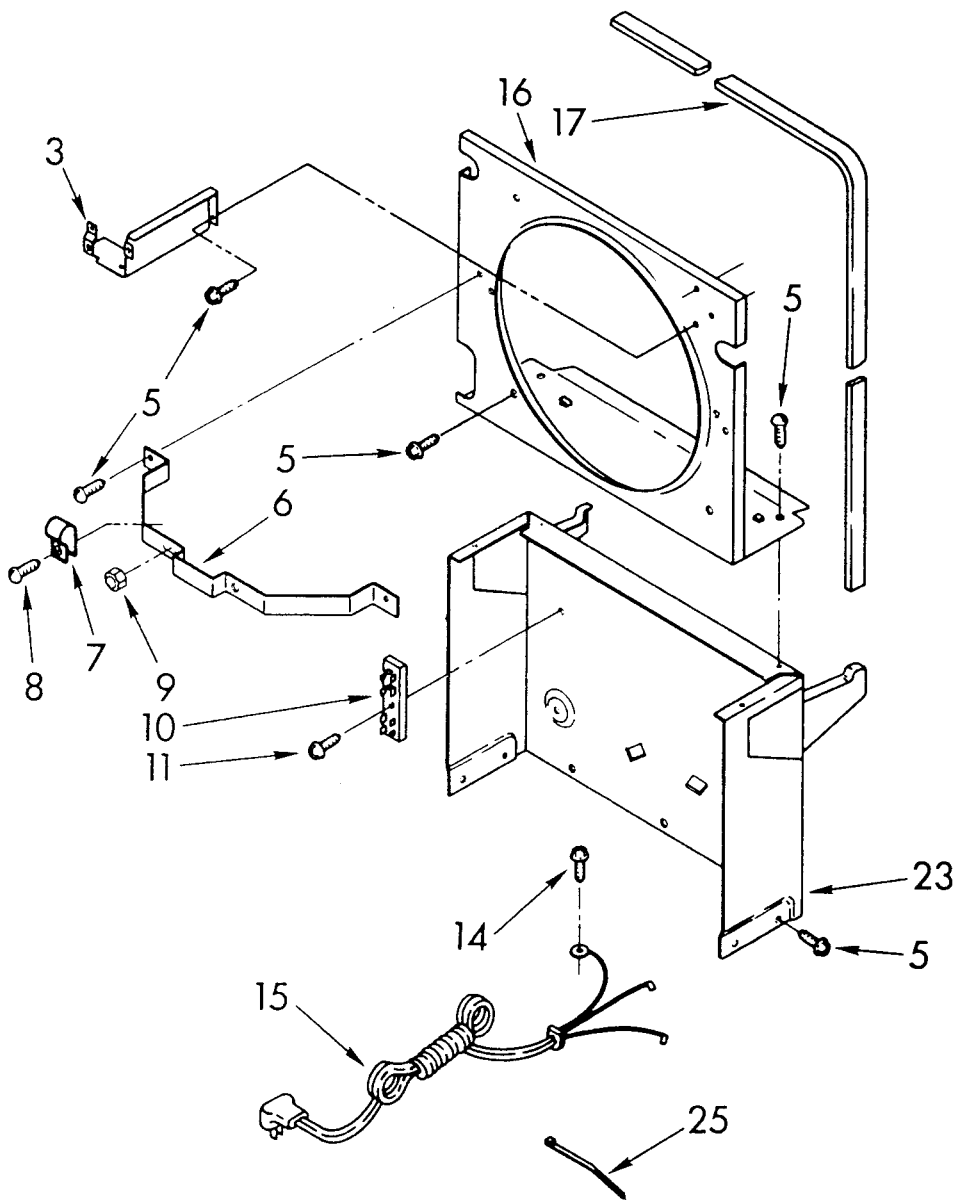

----- Manual continues below -----

**PARTS
LIST
FOR**

DEHUMIDIFIER

**MODEL
AD-0122-XM2**

FRAME AND CONTROL PARTS

2-85 Litho in U.S.A.

Whirlpool CORPORATION
Benton Harbor, Michigan.

Part No. 789108

549-9-12

3	951284	Bracket, Humidistat & Light Assembly
5	488624	Screw, SM #8 x 3/8
6	998777	Bracket, Fan Motor Mounting
7	488946	Clamp, Tube (4)
8	487910	Screw, 8 x 1/2A
9	488130	Nut, Fan Motor 8-32 (2)
10	950430	Board, Terminal
11	488966	Screw, 6 x 3/8
14	487871	Screw, 8-32 x 5/32
15	950745	Cord, Appliance
16	998779	Plate, Orifice
17	998802	Seal
23	998729	Support
25	857547	Tie, Cable

UNIT PARTS

For Model: AD-0122-XM2

1	949893	Condenser
2	998759	Tube, Restrictor (Length 35.0")
3	474013	Strainer, Tube
4	949896	Tube, Outlet (Includes Item 3)
5	948756	Blade, Fan (Includes Item 6)
6	488035	Setscrew, 1/4 x 5/16
7	949635	Motor, Fan
8	646498	Sleeve (4)
9	950061	Spring, Overload
10	951663	Overload, Protector
11	643296	Gasket, Cover
12	950055	Cover, Terminal
13	950056	Retainer, Cover
14	998743	Evaporator
15	487910	Screw, 8 x 3/8 (4)
16	998867	Seal
17	486197	Nut, Speed (4)
18	488400	Screw, 1/4-28 x 1" (4)
19	484136	Harness, Wire
20	646499	Grommet (4)
21	949976	Base
25	484210	Compressor, Service (Complete Assembly)
26	549342	Retainer, Cover
27	549336	Cover, Terminal
28	649833	Overload
29	549086	Spring, Overload
30	951720	Relay, Starting
31	998725	Glide (4)
32	855199	Bend, Return (13)
33	854624	Bend, Return
34	549380	Relay, Starting

CABINET PARTS

For Model: AD-0122-XM2

1	998820	Cabinet
2	489120	Screw, ST 8-32 x 1/2 (2)
4	998869	Cap, Thread Cover (2)
5	950385	Grille, Front
11	489016	Screw, TC 8-32 x 3/8 (4)
12	998801	Pan, Condensate
13	948584	Spacer, Grille
14	489073	Screw, S.M. #8 x 32 (2)