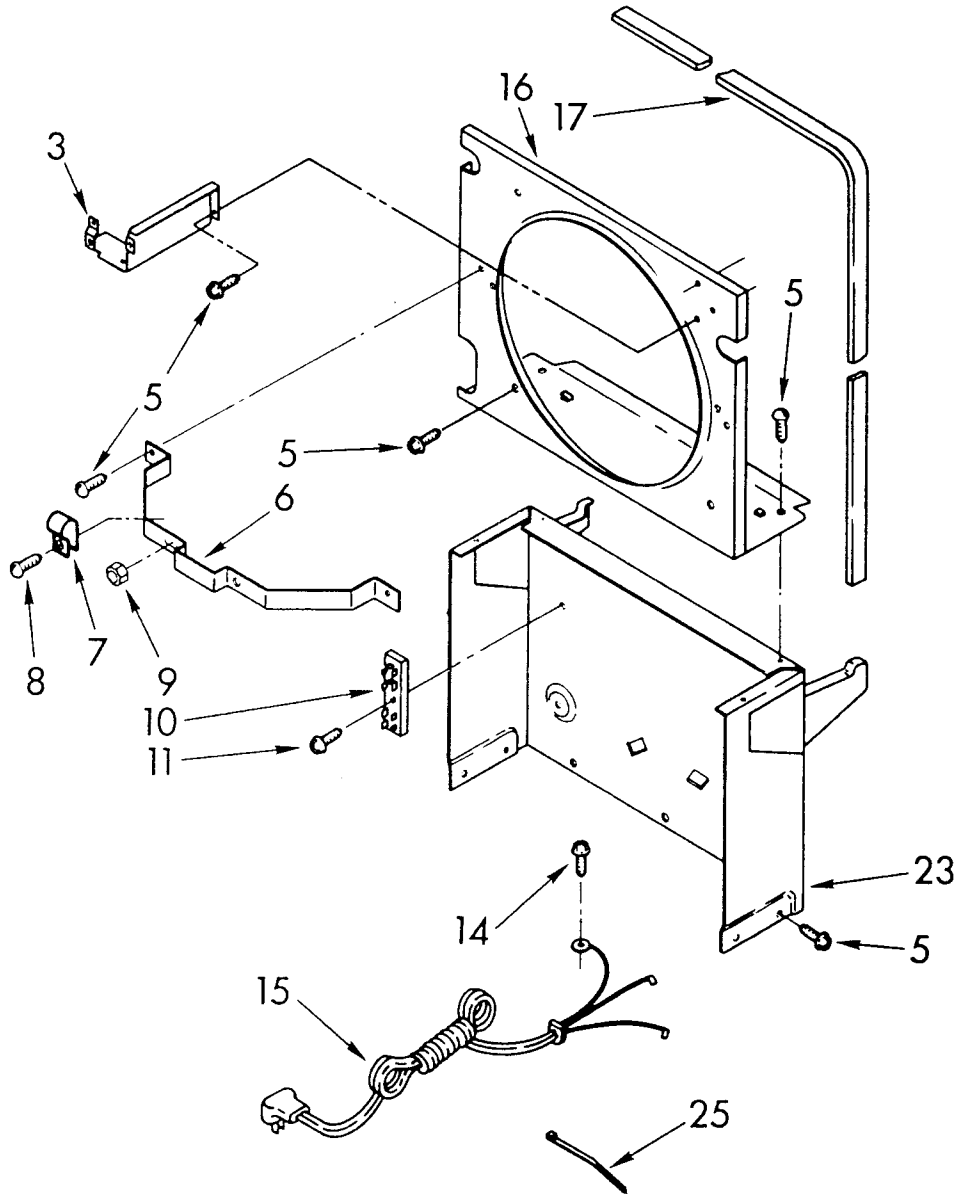

**PARTS
LIST
FOR**

DEHUMIDIFIER

**MODEL
AD-0122-XM2**

FRAME AND CONTROL PARTS

2-85 Litho in U.S.A.

Whirlpool CORPORATION
Benton Harbor, Michigan.

Part No. 789108

549-G-12

3	951284	Bracket, Humidistat & Light Assembly
5	488624	Screw, SM #8 x 3/8
6	998777	Bracket, Fan Motor Mounting
7	488946	Clamp, Tube (4)
8	487910	Screw, 8 x 1/2A
9	488130	Nut, Fan Motor 8-32 (2)
10	950430	Board, Terminal
11	488966	Screw, 6 x 3/8
14	487871	Screw, 8-32 x 5/32
15	950745	Cord, Appliance
16	998779	Plate, Orifice
17	998802	Seal
23	998729	Support
25	857547	Tie, Cable

UNIT PARTS

For Model: AD-0122-XM2

1	949893	Condenser
2	998759	Tube, Restrictor (Length 35.0")
3	474013	Strainer, Tube
4	949896	Tube, Outlet (Includes Item 3)
5	948756	Blade, Fan (Includes Item 6)
6	488035	Setscrew, 1/4 x 5/16
7	949635	Motor, Fan
8	646498	Sleeve (4)
9	950061	Spring, Overload
10	951663	Overload, Protector
11	643296	Gasket, Cover
12	950055	Cover, Terminal
13	950056	Retainer, Cover
14	998743	Evaporator
15	487910	Screw, 8 x 3/8 (4)
16	998867	Seal
17	486197	Nut, Speed (4)
18	488400	Screw, 1/4-28 x 1" (4)
19	484136	Harness, Wire
20	646499	Grommet (4)
21	949976	Base
25	484210	Compressor, Service (Complete Assembly)
26	549342	Retainer, Cover
27	549336	Cover, Terminal
28	649833	Overload
29	549086	Spring, Overload
30	951720	Relay, Starting
31	998725	Glide (4)
32	855199	Bend, Return (13)
33	854624	Bend, Return
34	549380	Relay, Starting

CABINET PARTS

For Model: AD-0122-XM2

1	998820	Cabinet
2	489120	Screw, ST 8-32 x 1/2 (2)
4	998869	Cap, Thread Cover (2)
5	950385	Grille, Front
11	489016	Screw, TC 8-32 x 3/8 (4)
12	998801	Pan, Condensate
13	948584	Spacer, Grille
14	489073	Screw, S.M. #8 x 32 (2)