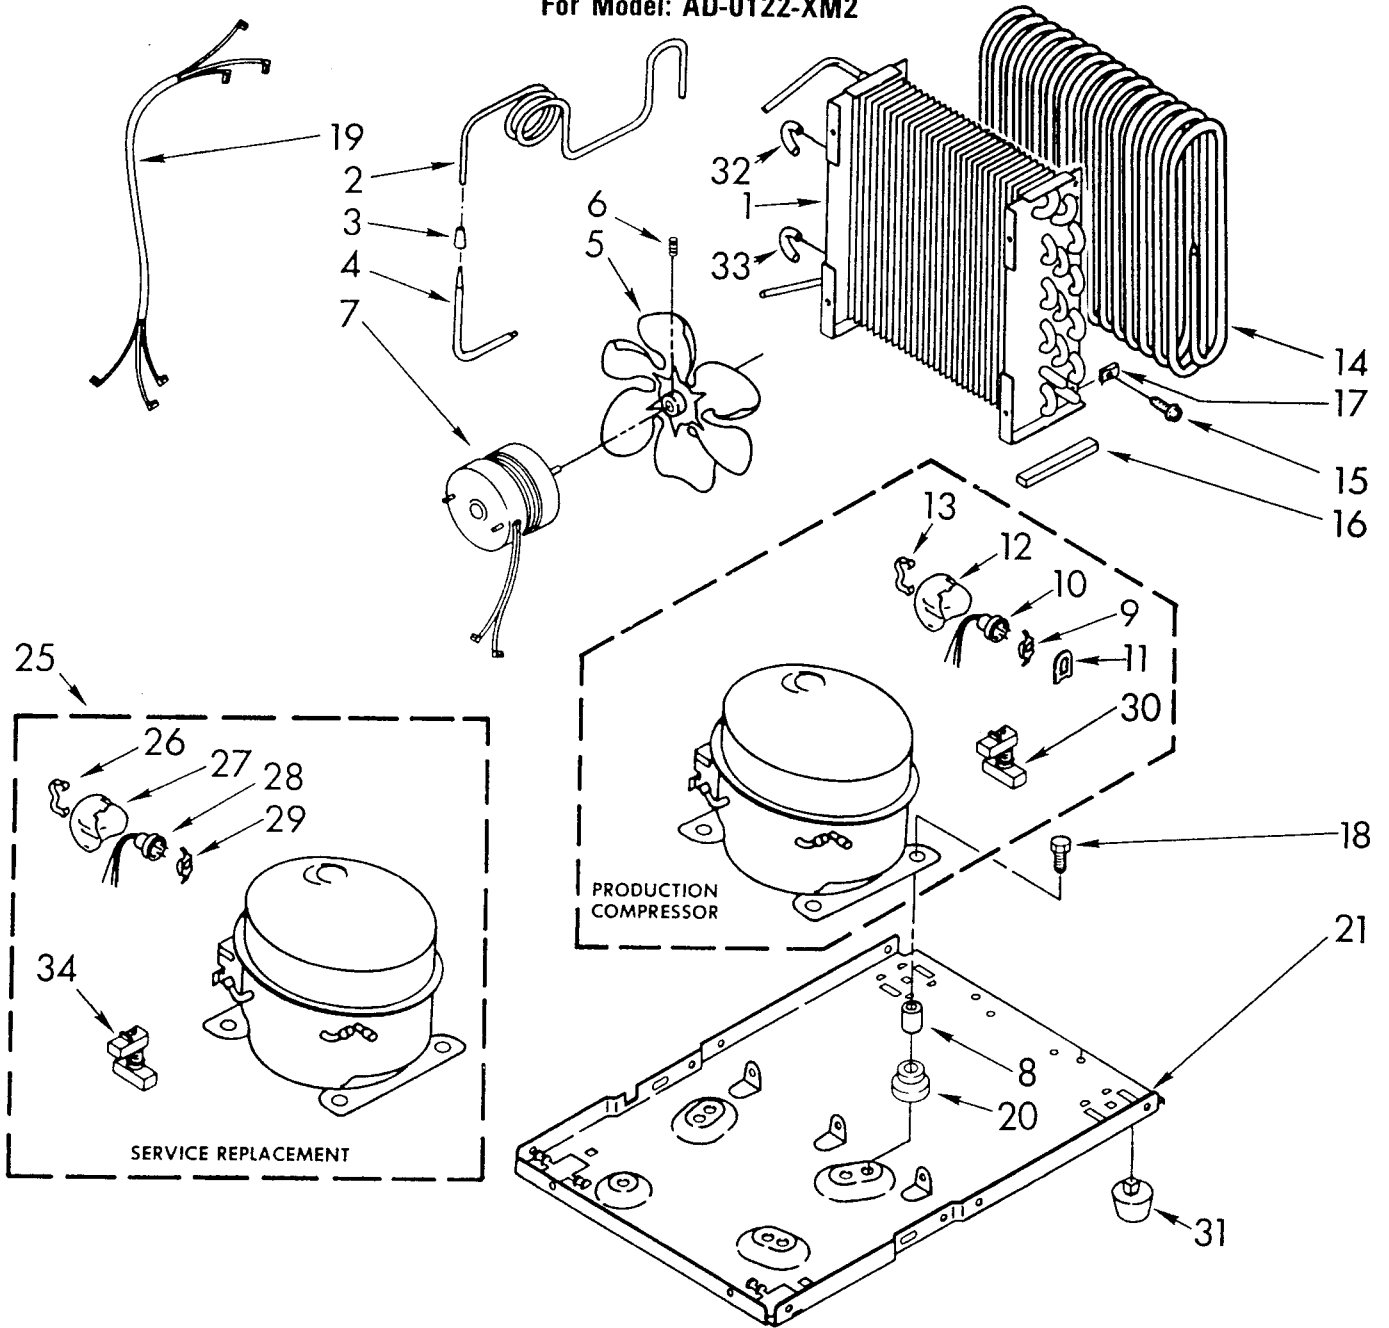

----- Manual continues below -----

**PARTS
LIST
FOR**

DEHUMIDIFIER

**MODEL
AD-0122-XM2**

FRAME AND CONTROL PARTS

2-85 Litho in U.S.A.

Whirlpool CORPORATION
Benton Harbor, Michigan.

Part No. 789108

549-9-12

3	951284	Bracket, Humidistat & Light Assembly
5	488624	Screw, SM #8 x 3/8
6	998777	Bracket, Fan Motor Mounting
7	488946	Clamp, Tube (4)
8	487910	Screw, 8 x 1/2A
9	488130	Nut, Fan Motor 8-32 (2)
10	950430	Board, Terminal
11	488966	Screw, 6 x 3/8
14	487871	Screw, 8-32 x 5/32
15	950745	Cord, Appliance
16	998779	Plate, Orifice
17	998802	Seal
23	998729	Support
25	857547	Tie, Cable

UNIT PARTS

For Model: AD-0122-XM2

1	949893	Condenser
2	998759	Tube, Restrictor (Length 35.0")
3	474013	Strainer, Tube
4	949896	Tube, Outlet (Includes Item 3)
5	948756	Blade, Fan (Includes Item 6)
6	488035	Setscrew, 1/4 x 5/16
7	949635	Motor, Fan
8	646498	Sleeve (4)
9	950061	Spring, Overload
10	951663	Overload, Protector
11	643296	Gasket, Cover
12	950055	Cover, Terminal
13	950056	Retainer, Cover
14	998743	Evaporator
15	487910	Screw, 8 x 3/8 (4)
16	998867	Seal
17	486197	Nut, Speed (4)
18	488400	Screw, 1/4-28 x 1" (4)
19	484136	Harness, Wire
20	646499	Grommet (4)
21	949976	Base
25	484210	Compressor, Service (Complete Assembly)
26	549342	Retainer, Cover
27	549336	Cover, Terminal
28	649833	Overload
29	549086	Spring, Overload
30	951720	Relay, Starting
31	998725	Glide (4)
32	855199	Bend, Return (13)
33	854624	Bend, Return
34	549380	Relay, Starting

CABINET PARTS

For Model: AD-0122-XM2

1	998820	Cabinet
2	489120	Screw, ST 8-32 x 1/2 (2)
4	998869	Cap, Thread Cover (2)
5	950385	Grille, Front
11	489016	Screw, TC 8-32 x 3/8 (4)
12	998801	Pan, Condensate
13	948584	Spacer, Grille
14	489073	Screw, S.M. #8 x 32 (2)