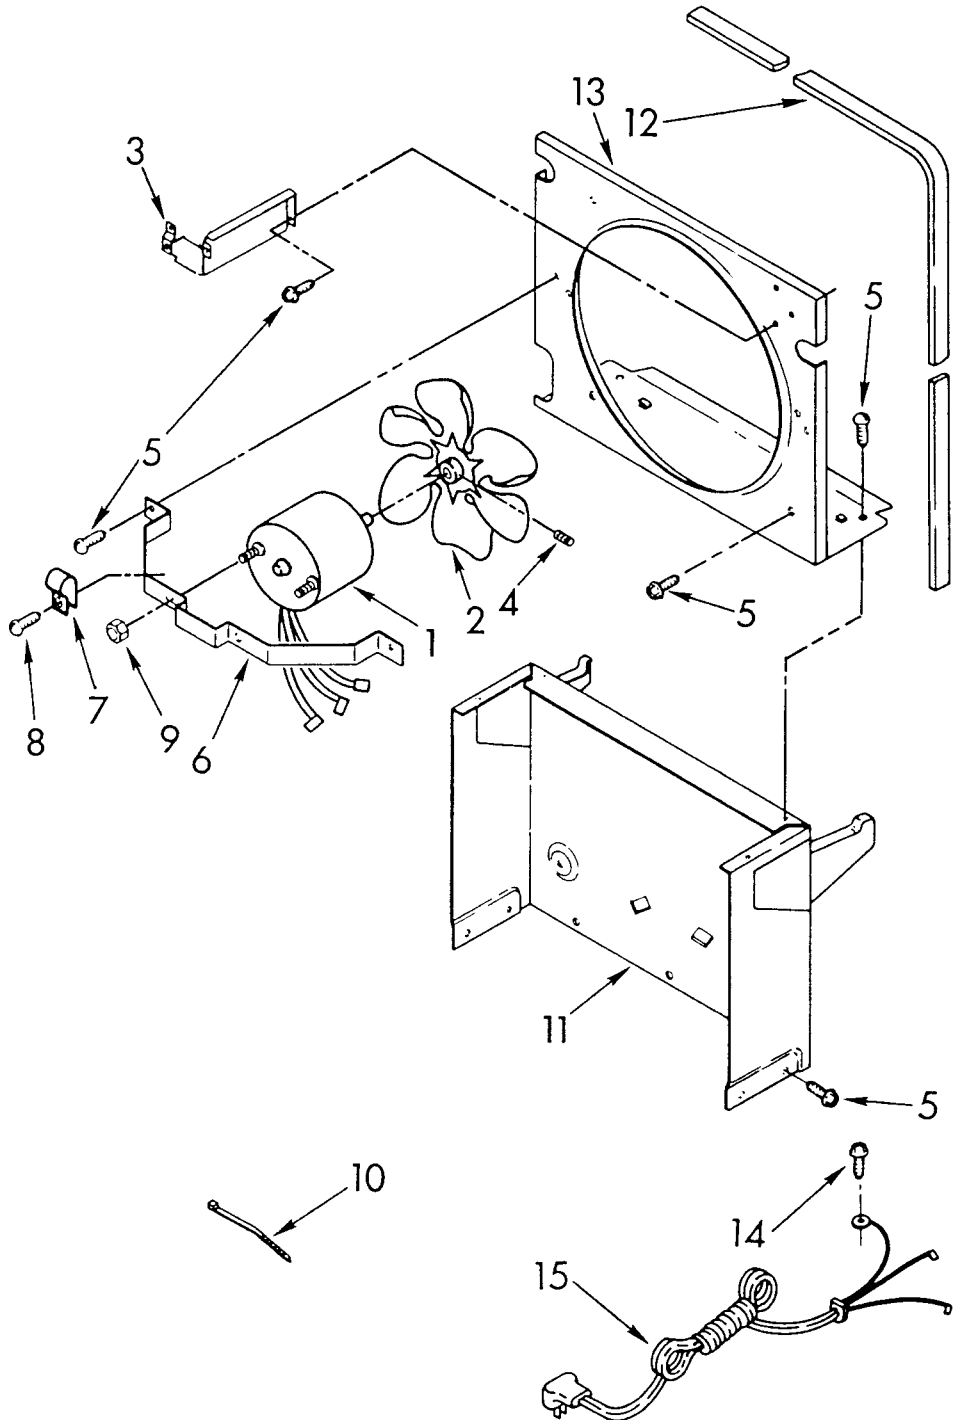

----- Manual continues below -----

**PARTS
LIST
FOR**

DEHUMIDIFIER

**MODEL
AD0122XM3**

AIR FLOW AND CONTROL PARTS

11-86 Litho in U.S.A.

Whirlpool CORPORATION
Benton Harbor, Michigan.

Part No. 879540

645-A-12

1	1155662	Motor, Fan
2	949645	Blade, Fan (Includes No.2)
3	951284	Bracket, Control
4	488035	Screw, Set 1/4-28 x 5/16
5	488624	Screw, SM #8 x 3/8
6	998777	Bracket, Fan Motor Mounting
7	488946	Clamp, Tube (4)
8	487910	Screw, 8 x 1/2A
9	488130	Nut, Fan Motor 8-32 (2)
10	602851	Tie, Cable (2)
11	998729	Support
12	998802	Seal
13	998779	Plate, Orifice
14	487871	Screw, 8-32 x 5/32
15	1155671	Cord, Appliance

UNIT PARTS

For Model: AD0122XM3

1	949893	Condenser
2	998759	Tube, Restrictor (Length 35.0")
3	474013	Strainer, Tube
4	949896	Tube, Outlet (Includes Item 3)
5	951720	Relay, Start
6	951886	Glide (4)
8	646498	Sleeve (4)
9	950061	Spring, Overload
10	951663	Overload, Protector
11	549380	Relay, Start
12	950055	Cover, Terminal
13	950056	Retainer, Cover
14	998743	Evaporator
15	487910	Screw, 8 x 3/8 (4)
17	486197	Nut, Speed (4)
18	488400	Screw, 1/4-28 x 1" (4)
19	484136	Harness, Wire
20	646499	Grommet (4)
21	949976	Base
25	484210	Compressor, Service (Complete Assembly)
26	549342	Retainer, Cover
27	549336	Cover, Terminal
28	649833	Overload
29	549086	Spring, Overload

CABINET PARTS

For Model: AD0122XM3

FOR ORDERING INFORMATION REFER TO PARTS PRICE LIST

1	998820	Cabinet
2	489120	Screw, ST 8-32 x 1/2 (2)
4	998869	Cap, Thread Cover (2)
5	950385	Grille, Front
11	489016	Screw, TC 8-32 x 3/8 (4)
12	951901	Pan, Condensate
13	948584	Spacer, Grille
14	489073	Screw, S.M. #8 x 32 (2)