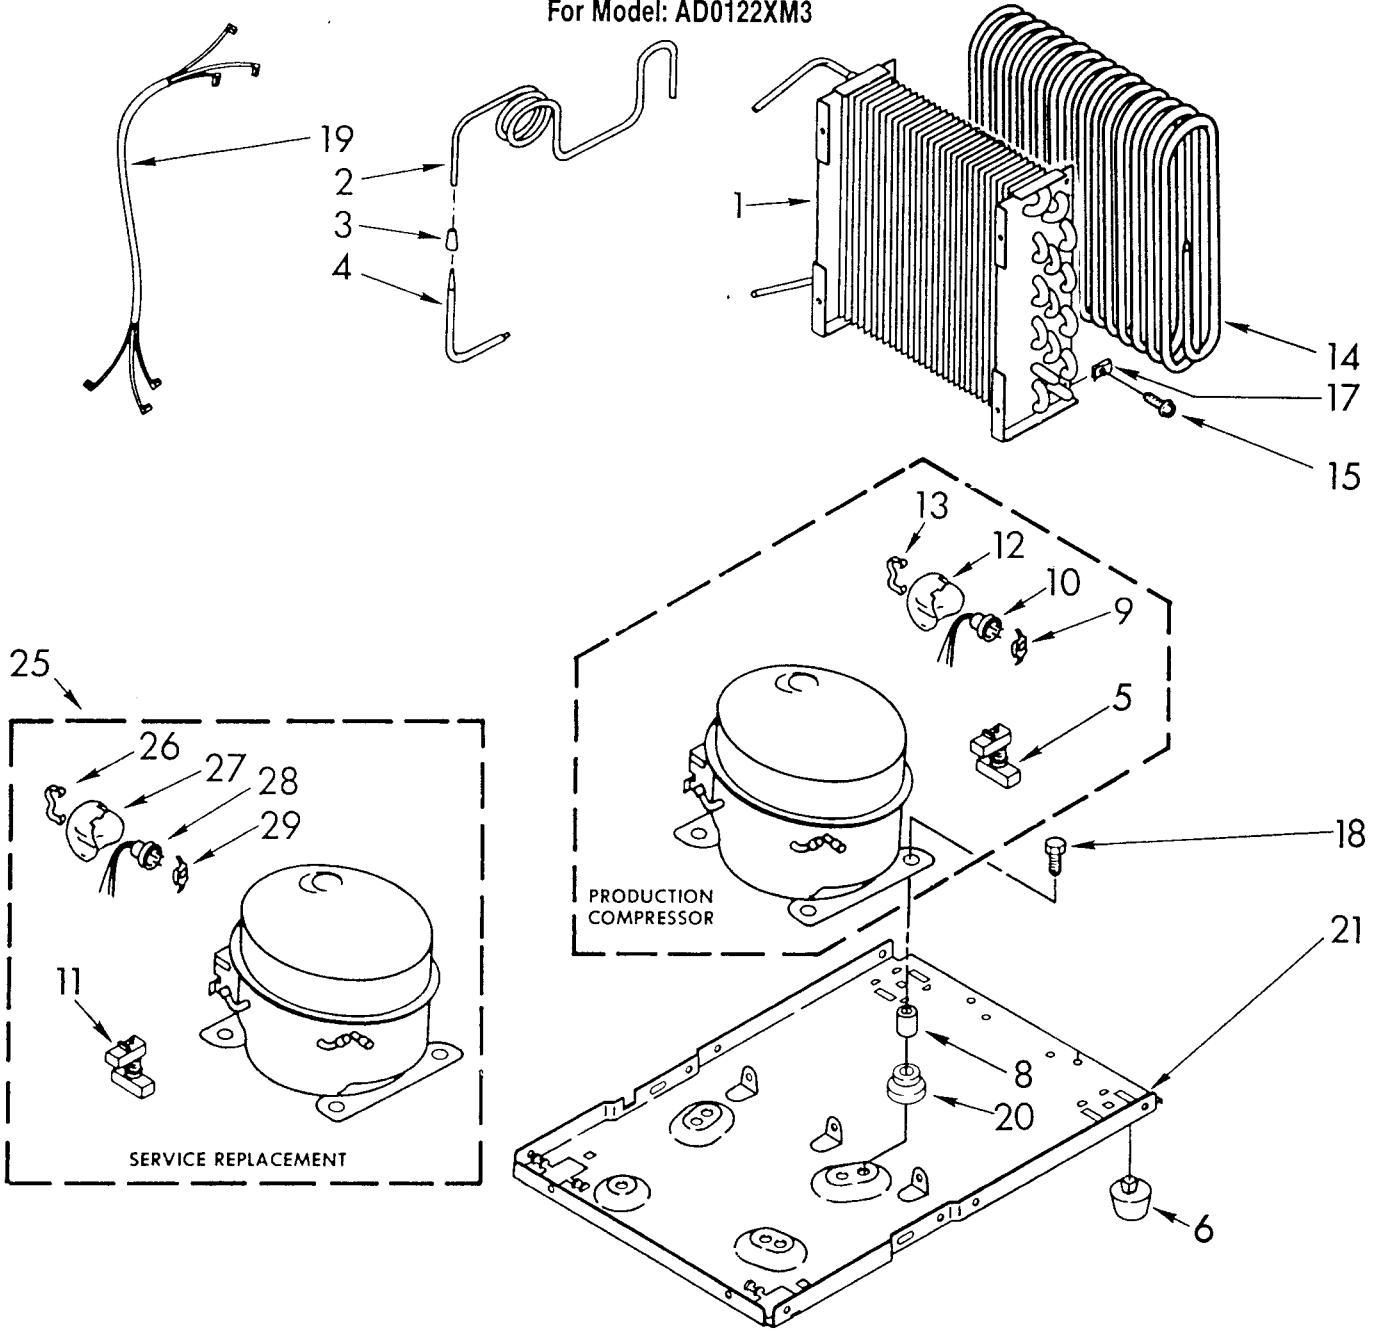

**PARTS
LIST
FOR**

DEHUMIDIFIER

**MODEL
AD0122XM3**

AIR FLOW AND CONTROL PARTS

11-86 Litho in U.S.A.

Whirlpool CORPORATION
Benton Harbor, Michigan.

Part No. 879540

645-A-12

1	1155662	Motor, Fan
2	949645	Blade, Fan (Includes No.2)
3	951284	Bracket, Control
4	488035	Screw, Set 1/4-28 x 5/16
5	488624	Screw, SM #8 x 3/8
6	998777	Bracket, Fan Motor Mounting
7	488946	Clamp, Tube (4)
8	487910	Screw, 8 x 1/2A
9	488130	Nut, Fan Motor 8-32 (2)
10	602851	Tie, Cable (2)
11	998729	Support
12	998802	Seal
13	998779	Plate, Orifice
14	487871	Screw, 8-32 x 5/32
15	1155671	Cord, Appliance

UNIT PARTS

For Model: AD0122XM3

1	949893	Condenser
2	998759	Tube, Restrictor (Length 35.0")
3	474013	Strainer, Tube
4	949896	Tube, Outlet (Includes Item 3)
5	951720	Relay, Start
6	951886	Glide (4)
8	646498	Sleeve (4)
9	950061	Spring, Overload
10	951663	Overload, Protector
11	549380	Relay, Start
12	950055	Cover, Terminal
13	950056	Retainer, Cover
14	998743	Evaporator
15	487910	Screw, 8 x 3/8 (4)
17	486197	Nut, Speed (4)
18	488400	Screw, 1/4-28 x 1" (4)
19	484136	Harness, Wire
20	646499	Grommet (4)
21	949976	Base
25	484210	Compressor, Service (Complete Assembly)
26	549342	Retainer, Cover
27	549336	Cover, Terminal
28	649833	Overload
29	549086	Spring, Overload

CABINET PARTS

For Model: AD0122XM3

FOR ORDERING INFORMATION REFER TO PARTS PRICE LIST

1	998820	Cabinet
2	489120	Screw, ST 8-32 x 1/2 (2)
4	998869	Cap, Thread Cover (2)
5	950385	Grille, Front
11	489016	Screw, TC 8-32 x 3/8 (4)
12	951901	Pan, Condensate
13	948584	Spacer, Grille
14	489073	Screw, S.M. #8 x 32 (2)