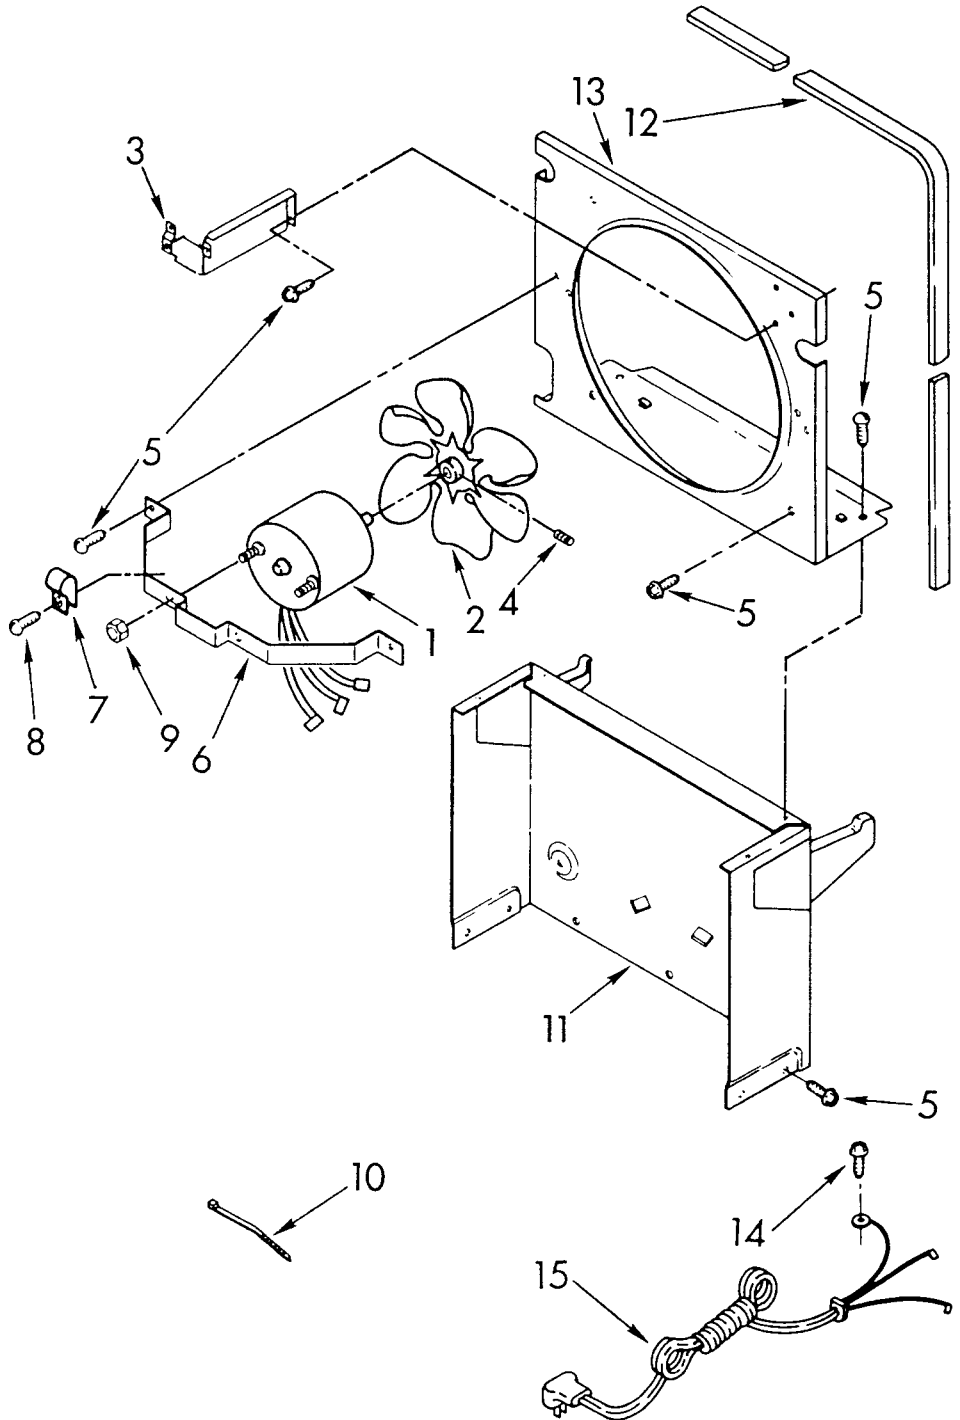

**PARTS
LIST
FOR**

DEHUMIDIFIER

**MODEL
AD0122XM3**

AIR FLOW AND CONTROL PARTS

11-86 Litho in U.S.A.

Whirlpool CORPORATION
Benton Harbor, Michigan.

Part No. 879540

645-A-12

1	1155662	Motor, Fan
2	949645	Blade, Fan (Includes No.2)
3	951284	Bracket, Control
4	488035	Screw, Set 1/4-28 x 5/16
5	488624	Screw, SM #8 x 3/8
6	998777	Bracket, Fan Motor Mounting
7	488946	Clamp, Tube (4)
8	487910	Screw, 8 x 1/2A
9	488130	Nut, Fan Motor 8-32 (2)
10	602851	Tie, Cable (2)
11	998729	Support
12	998802	Seal
13	998779	Plate, Orifice
14	487871	Screw, 8-32 x 5/32
15	1155671	Cord, Appliance

UNIT PARTS

For Model: AD0122XM3

1	949893	Condenser
2	998759	Tube, Restrictor (Length 35.0")
3	474013	Strainer, Tube
4	949896	Tube, Outlet (Includes Item 3)
5	951720	Relay, Start
6	951886	Glide (4)
8	646498	Sleeve (4)
9	950061	Spring, Overload
10	951663	Overload, Protector
11	549380	Relay, Start
12	950055	Cover, Terminal
13	950056	Retainer, Cover
14	998743	Evaporator
15	487910	Screw, 8 x 3/8 (4)
17	486197	Nut, Speed (4)
18	488400	Screw, 1/4-28 x 1" (4)
19	484136	Harness, Wire
20	646499	Grommet (4)
21	949976	Base
25	484210	Compressor, Service (Complete Assembly)
26	549342	Retainer, Cover
27	549336	Cover, Terminal
28	649833	Overload
29	549086	Spring, Overload

CABINET PARTS

For Model: AD0122XM3

FOR ORDERING INFORMATION REFER TO PARTS PRICE LIST

1	998820	Cabinet
2	489120	Screw, ST 8-32 x 1/2 (2)
4	998869	Cap, Thread Cover (2)
5	950385	Grille, Front
11	489016	Screw, TC 8-32 x 3/8 (4)
12	951901	Pan, Condensate
13	948584	Spacer, Grille
14	489073	Screw, S.M. #8 x 32 (2)