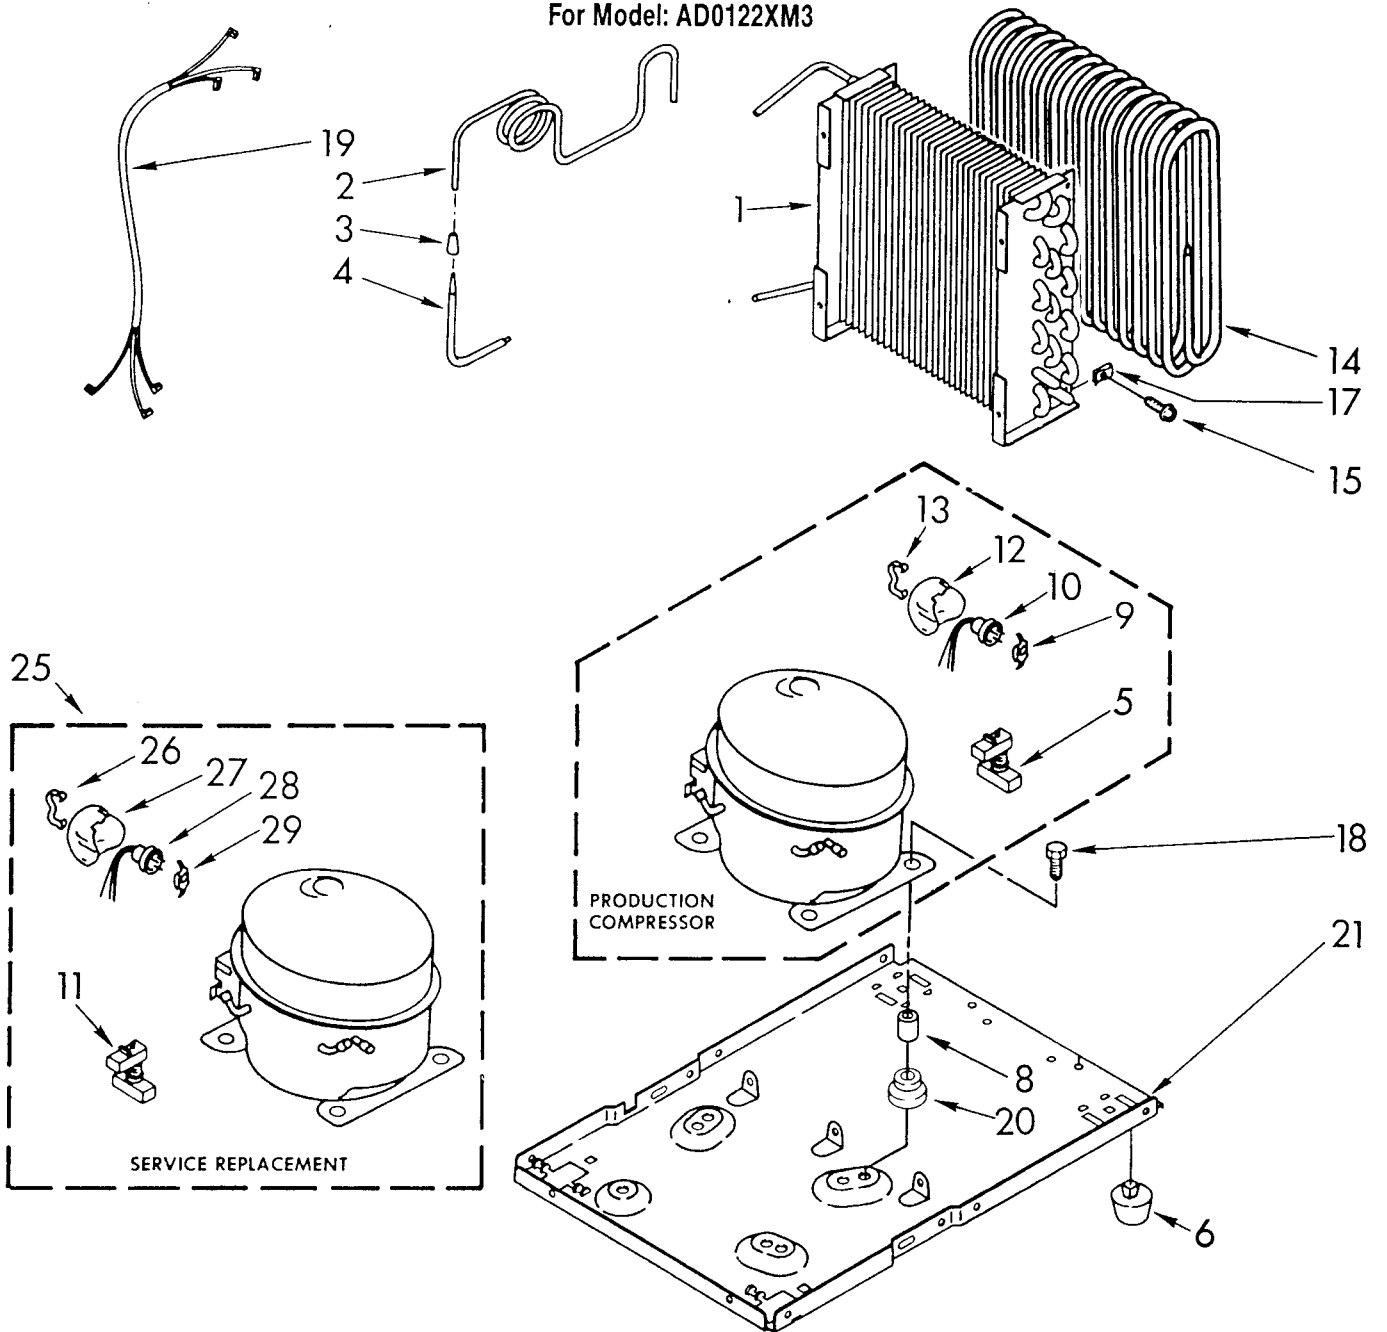

----- Manual continues below -----

**PARTS
LIST
FOR**

DEHUMIDIFIER

**MODEL
AD0122XM3**

AIR FLOW AND CONTROL PARTS

11-86 Litho in U.S.A.

Whirlpool CORPORATION
Benton Harbor, Michigan.

Part No. 879540

645-A-12

1	1155662	Motor, Fan
2	949645	Blade, Fan (Includes No.2)
3	951284	Bracket, Control
4	488035	Screw, Set 1/4-28 x 5/16
5	488624	Screw, SM #8 x 3/8
6	998777	Bracket, Fan Motor Mounting
7	488946	Clamp, Tube (4)
8	487910	Screw, 8 x 1/2A
9	488130	Nut, Fan Motor 8-32 (2)
10	602851	Tie, Cable (2)
11	998729	Support
12	998802	Seal
13	998779	Plate, Orifice
14	487871	Screw, 8-32 x 5/32
15	1155671	Cord, Appliance

UNIT PARTS

For Model: AD0122XM3

1	949893	Condenser
2	998759	Tube, Restrictor (Length 35.0")
3	474013	Strainer, Tube
4	949896	Tube, Outlet (Includes Item 3)
5	951720	Relay, Start
6	951886	Glide (4)
8	646498	Sleeve (4)
9	950061	Spring, Overload
10	951663	Overload, Protector
11	549380	Relay, Start
12	950055	Cover, Terminal
13	950056	Retainer, Cover
14	998743	Evaporator
15	487910	Screw, 8 x 3/8 (4)
17	486197	Nut, Speed (4)
18	488400	Screw, 1/4-28 x 1" (4)
19	484136	Harness, Wire
20	646499	Grommet (4)
21	949976	Base
25	484210	Compressor, Service (Complete Assembly)
26	549342	Retainer, Cover
27	549336	Cover, Terminal
28	649833	Overload
29	549086	Spring, Overload

CABINET PARTS

For Model: AD0122XM3

FOR ORDERING INFORMATION REFER TO PARTS PRICE LIST

1	998820	Cabinet
2	489120	Screw, ST 8-32 x 1/2 (2)
4	998869	Cap, Thread Cover (2)
5	950385	Grille, Front
11	489016	Screw, TC 8-32 x 3/8 (4)
12	951901	Pan, Condensate
13	948584	Spacer, Grille
14	489073	Screw, S.M. #8 x 32 (2)