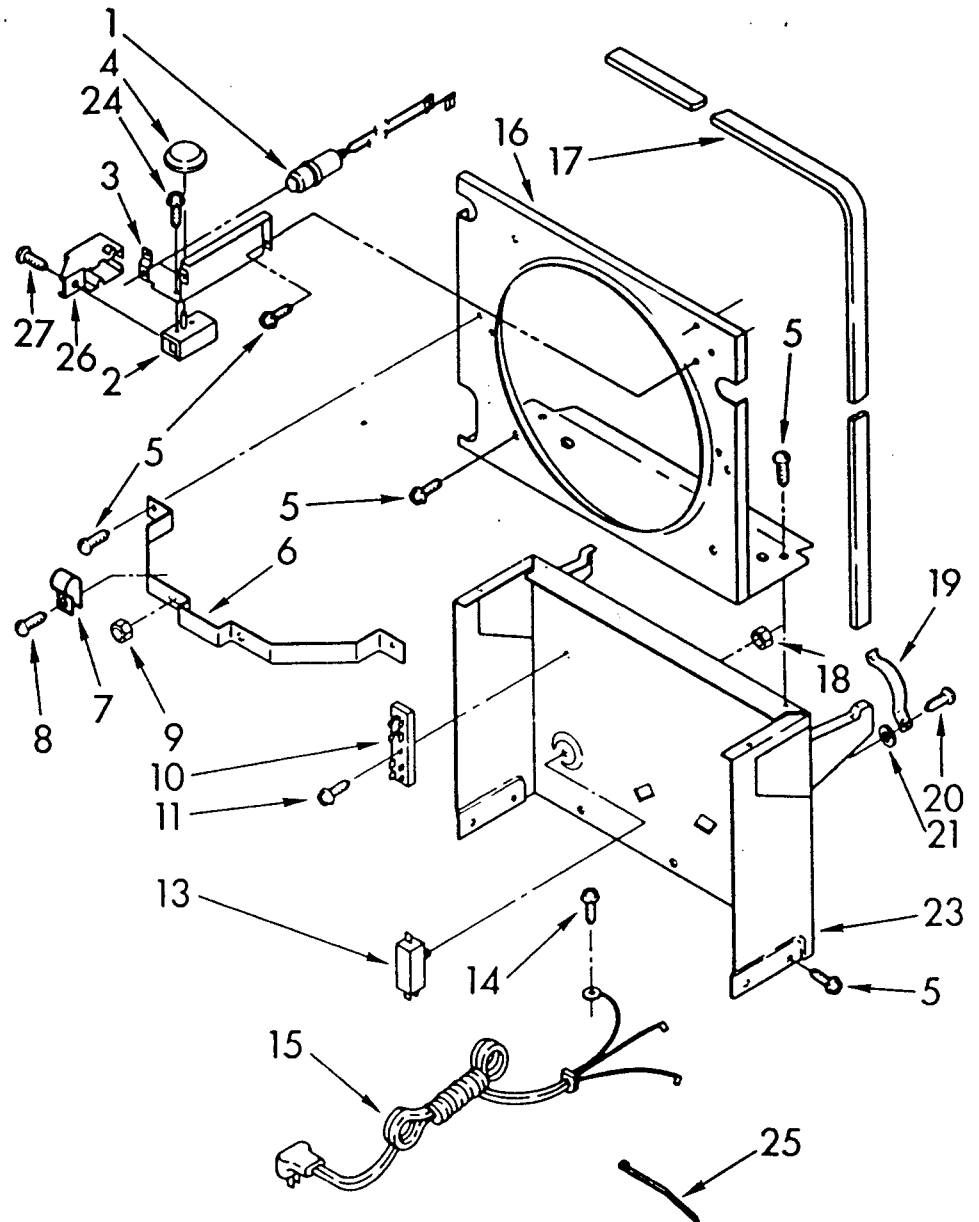

FRAME AND CONTROL PARTS

1-84 Litho in U.S.A.

Whirlpool CORPORATION
Benton Harbor, Michigan.

159-G-12

Part No. 789048