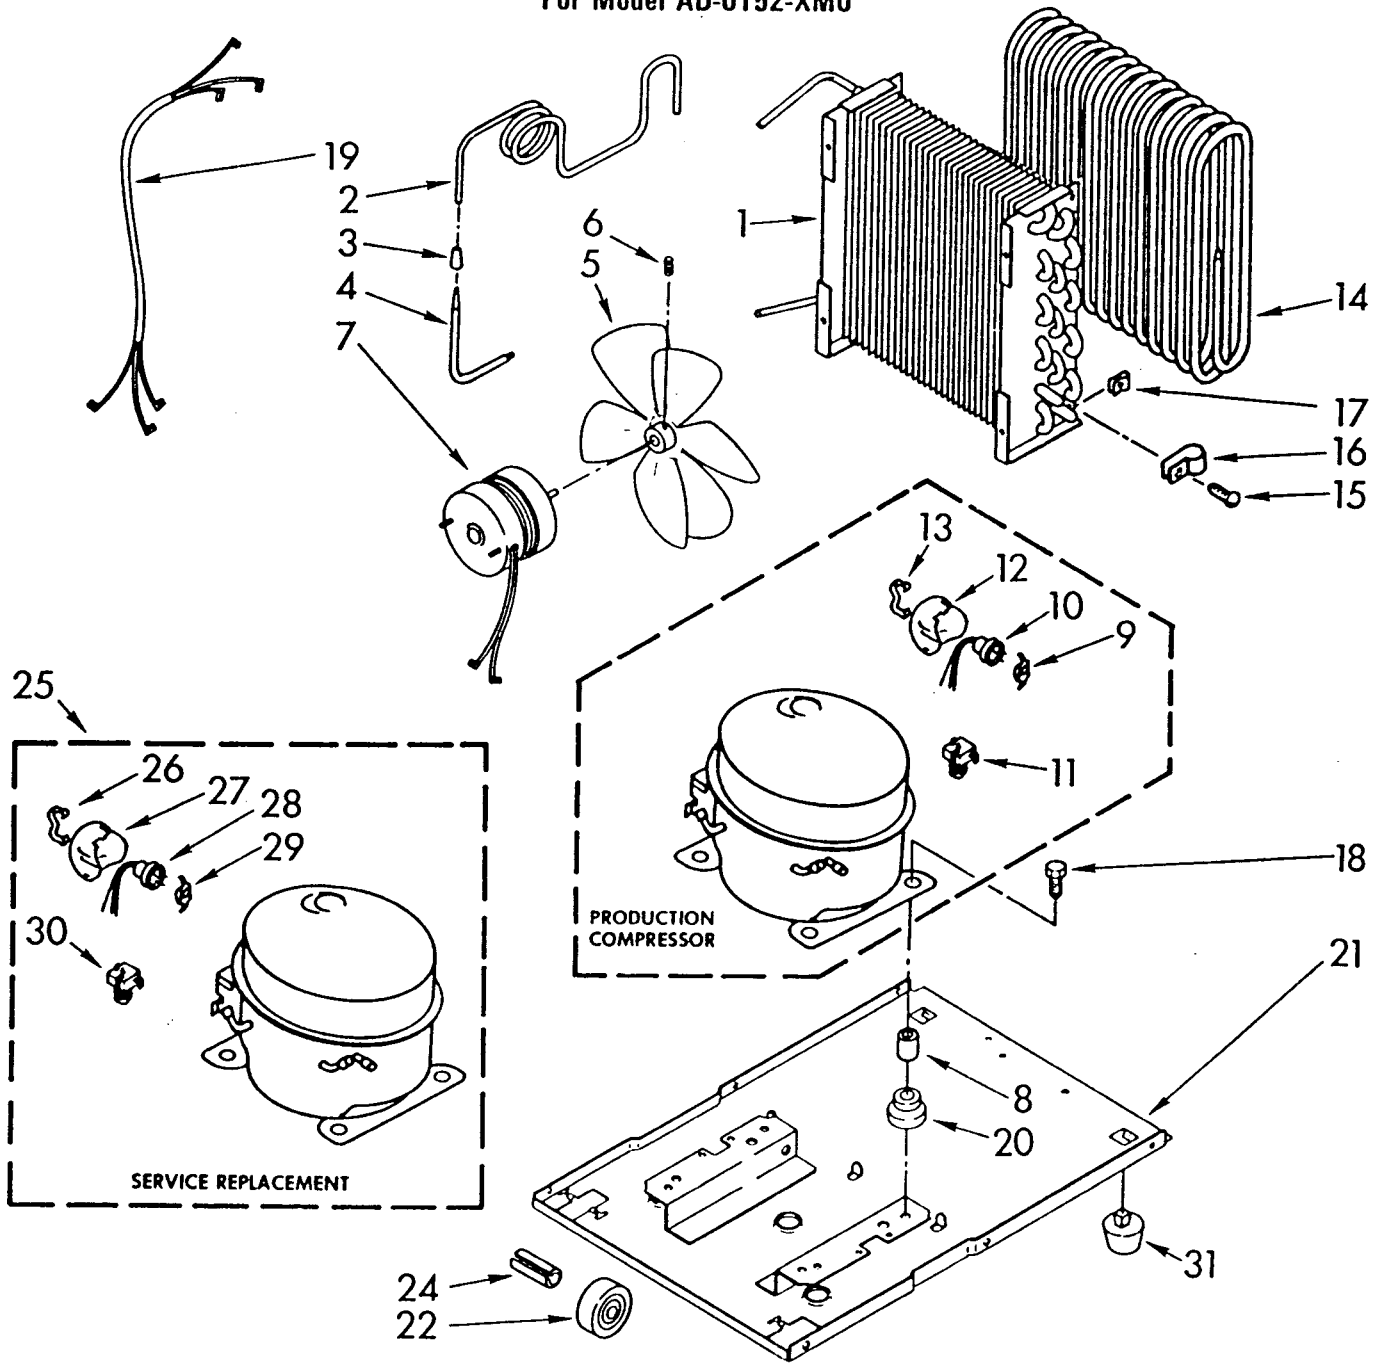

**PARTS  
LIST  
FOR**

**DEHUMIDIFIER**

**MODEL  
AD-0152-XM0**

**FRAME AND CONTROL PARTS**

1-84 Litho in U.S.A.

**Whirlpool CORPORATION**  
Benton Harbor, Michigan.

159-G-12

Part No. 789048

1	950747	Light, Indicator
2	951280	Humidistat Assembly
3	951285	Bracket, Humidistat & Light Assembly
4	998859	Knob, Humidistat Control
5	488624	Screw, SM #8 x 3/8A
6	998777	Bracket, Fan Motor Mounting
7	488946	Clamp, Tube (4)
8	487910	Screw, 8 x 1/2A
9	488130	Nut, Fan Motor 8-32 (2)
10	950431	Board, Terminal
11	488966	Screw, SM #6 x 3/8
13	998783	Switch, Water Level Control
14	487871	Screw, 8-32 x 5/32
15	950743	Cord, Appliance
16	998779	Plate, Orifice
17	998802	Seal
18	489001	Palnut, 3/8-32
19	998730	Spring, Water Level
20	488480	Screw, SM #8 x 1/2A
21		Washer, Repair
	489083	.030 Thickness
	489091	.045 Thickness
	489029	.060 Thickness
23	998729	Support
24	488889	Screw, 8-32 x 5/32
25	857547	Tie, Cable
26	951281	Cover, Terminal
27	488234	Screw, 8-32 x 1/4

# UNIT PARTS

For Model AD-0152-XM0

FOR ORDERING INFORMATION REFER TO PARTS PRICE LIST

789048

1	949893	Condenser
2	998759	Tube, Restrictor (Length 35.0")
3	474013	Strainer, Outlet Tube
4	949896	Tube, Outlet (Includes Item 3)
5	948756	Blade, Fan (Includes Item 6)
6	488035	Setscrew, 1/4 x 5/16
7	949635	Motor, Fan
8	646498	Sleeve (4)
9	950061	Spring, Overload
10	950248	Overload, Protector
11	950249	Relay, Start
12	950055	Cover, Terminal
13	950056	Retainer, Cover
14	995082	Evaporator
15	487910	Screw, 8 x 3/8 (4)
16	488946	Clamp, Tube (4)
17	486197	Nut, Speed (4)
18	488400	Screw, 1/4-28 x 1" (4)
19	484136	Harness, Wire
20	646499	Grommet (4)
21	949976	Base
22	998726	Roller (2)
24	489015	Roll Pin (2)
25	485780	Compressor, Service (Complete Assembly)
26	831282	Retainer, Cover
27	865068	Cover, Terminal
28	876690	Overload, Protector
29	549086	Spring, Overload
30	876693	Relay
31	998725	Glide (2)