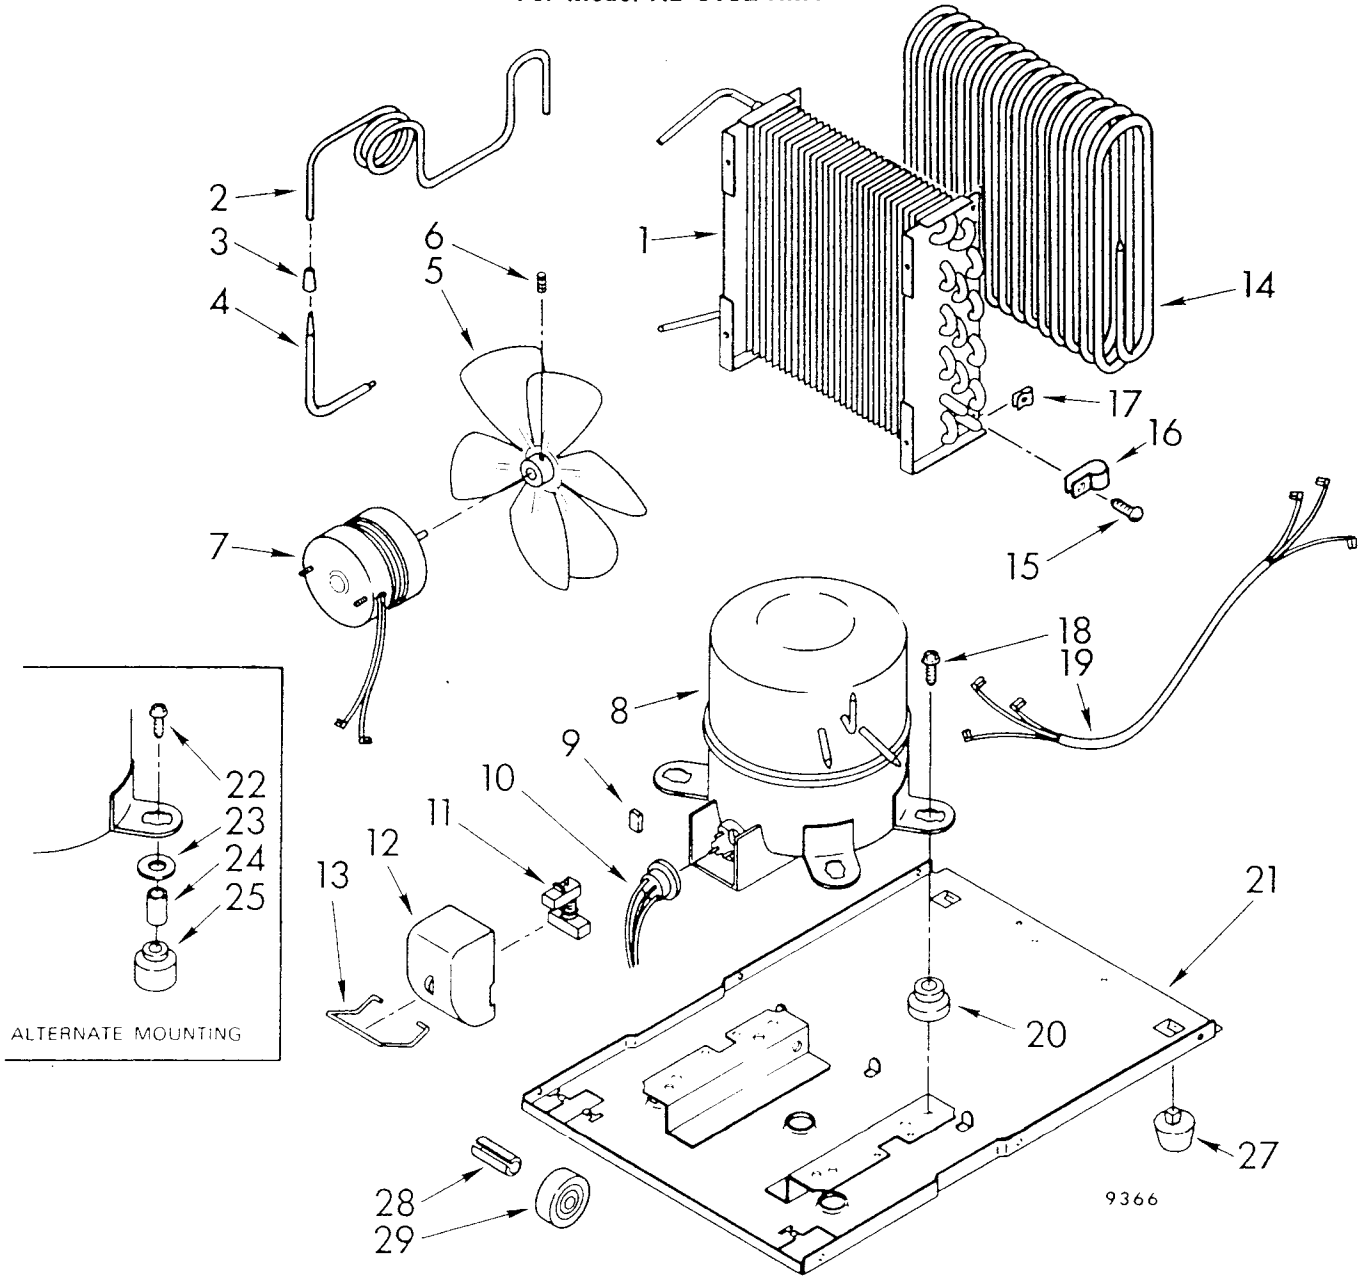

1	950747	Light, Indicator
2	950623	Humidistat Assembly
3	998809	Bracket, Humidistat & Light Assembly
4	998859	Knob, Humidistat Control
5	488624	Screw, SM #8 x 3/8A
6	998777	Bracket, Fan Motor Mounting
9	488130	Nut, Fan Motor 8-32 (2)
10	950431	Board, Terminal
11	488966	Screw, SM #6 x 3/8
13	998783	Switch, Water Level Control
14	487871	Screw, 8-32 x 5/32
15	950743	Cord, Appliance
16	998779	Plate, Orifice
17	998802	Seal
18	489001	Palnut, 3/8-32
19	998730	Spring, Water Level
20	488480	Screw, SM #8 x 1/2A
21		Washer, Repair
	489083	.030 Thickness
	489091	.045 Thickness
	489029	.060 Thickness
23	998729	Support
24	488889	Screw, 8-32 x 5/32
25	857547	Tie, Cable

UNIT PARTS

For Model AD-0152-XM1

1	949893	Condenser
2	948793	Tube, Restrictor (35.0" Length)
3	474013	Strainer, Outlet Tube
4	949896	Tube, Outlet (Includes Item No. 3)
5	948756	Blade, Fan (Includes Setscrew Item No. 6)
6	488035	Setscrew, 1/4 x 5/16
7	949635	Motor, Fan
8	484344	Compressor
9	547272	Bumper, Start Relay
10	998784	Overload, Start Relay
11	531386	Relay, Start
12	549945	Case, Start Relay
13	531318	Spring, Relay Case
14	995082	Evaporator
15	487910	Screw, 8 x 3/8 (4)
16	488946	Clamp, Tube (4)
17	486197	Nut, Speed (4)
18	488400	Screw, 1/4-28 x 1" (4)
19	484136	Harness, Wire
20	531082	Grommet (4)
21	998720	Base
22	*489027	Screw, 1/4-28 x 1-1/4
23	*489030	Washer, Cup
24	*858424	Sleeve
25	*469581	Grommet
27	998725	Glide (2)
28	489015	Roll Pin (2)
29	998726	Roller (2)