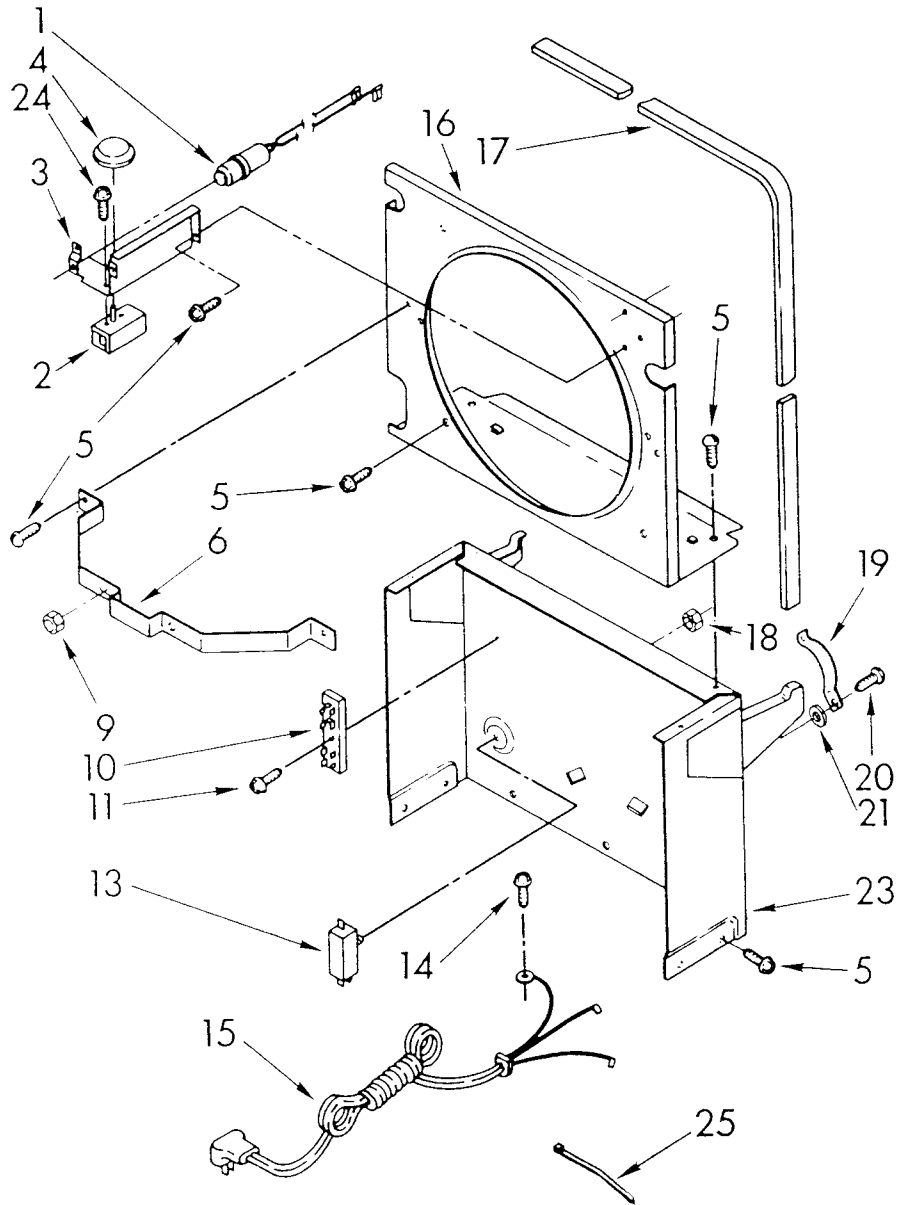

**PARTS
LIST
FOR**

DEHUMIDIFIER

**MODEL
AD-0152-XM1**

FRAME AND CONTROL PARTS

2-84 Litho in U.S.A.

Whirlpool CORPORATION
Benton Harbor, Michigan.

104-C-12

Part No. 789125

1	950747	Light, Indicator
2	950623	Humidistat Assembly
3	998809	Bracket, Humidistat & Light Assembly
4	998859	Knob, Humidistat Control
5	488624	Screw, SM #8 x 3/8A
6	998777	Bracket, Fan Motor Mounting
9	488130	Nut, Fan Motor 8-32 (2)
10	950431	Board, Terminal
11	488966	Screw, SM #6 x 3/8
13	998783	Switch, Water Level Control
14	487871	Screw, 8-32 x 5/32
15	950743	Cord, Appliance
16	998779	Plate, Orifice
17	998802	Seal
18	489001	Palnut, 3/8-32
19	998730	Spring, Water Level
20	488480	Screw, SM #8 x 1/2A
21		Washer, Repair
	489083	.030 Thickness
	489091	.045 Thickness
	489029	.060 Thickness
23	998729	Support
24	488889	Screw, 8-32 x 5/32
25	857547	Tie, Cable

UNIT PARTS

For Model AD-0152-XM1

1	949893	Condenser
2	948793	Tube, Restrictor (35.0" Length)
3	474013	Strainer, Outlet Tube
4	949896	Tube, Outlet (Includes Item No. 3)
5	948756	Blade, Fan (Includes Setscrew Item No. 6)
6	488035	Setscrew, 1/4 x 5/16
7	949635	Motor, Fan
8	484344	Compressor
9	547272	Bumper, Start Relay
10	998784	Overload, Start Relay
11	531386	Relay, Start
12	549945	Case, Start Relay
13	531318	Spring, Relay Case
14	995082	Evaporator
15	487910	Screw, 8 x 3/8 (4)
16	488946	Clamp, Tube (4)
17	486197	Nut, Speed (4)
18	488400	Screw, 1/4-28 x 1" (4)
19	484136	Harness, Wire
20	531082	Grommet (4)
21	998720	Base
22	*489027	Screw, 1/4-28 x 1-1/4
23	*489030	Washer, Cup
24	*858424	Sleeve
25	*469581	Grommet
27	998725	Glide (2)
28	489015	Roll Pin (2)
29	998726	Roller (2)