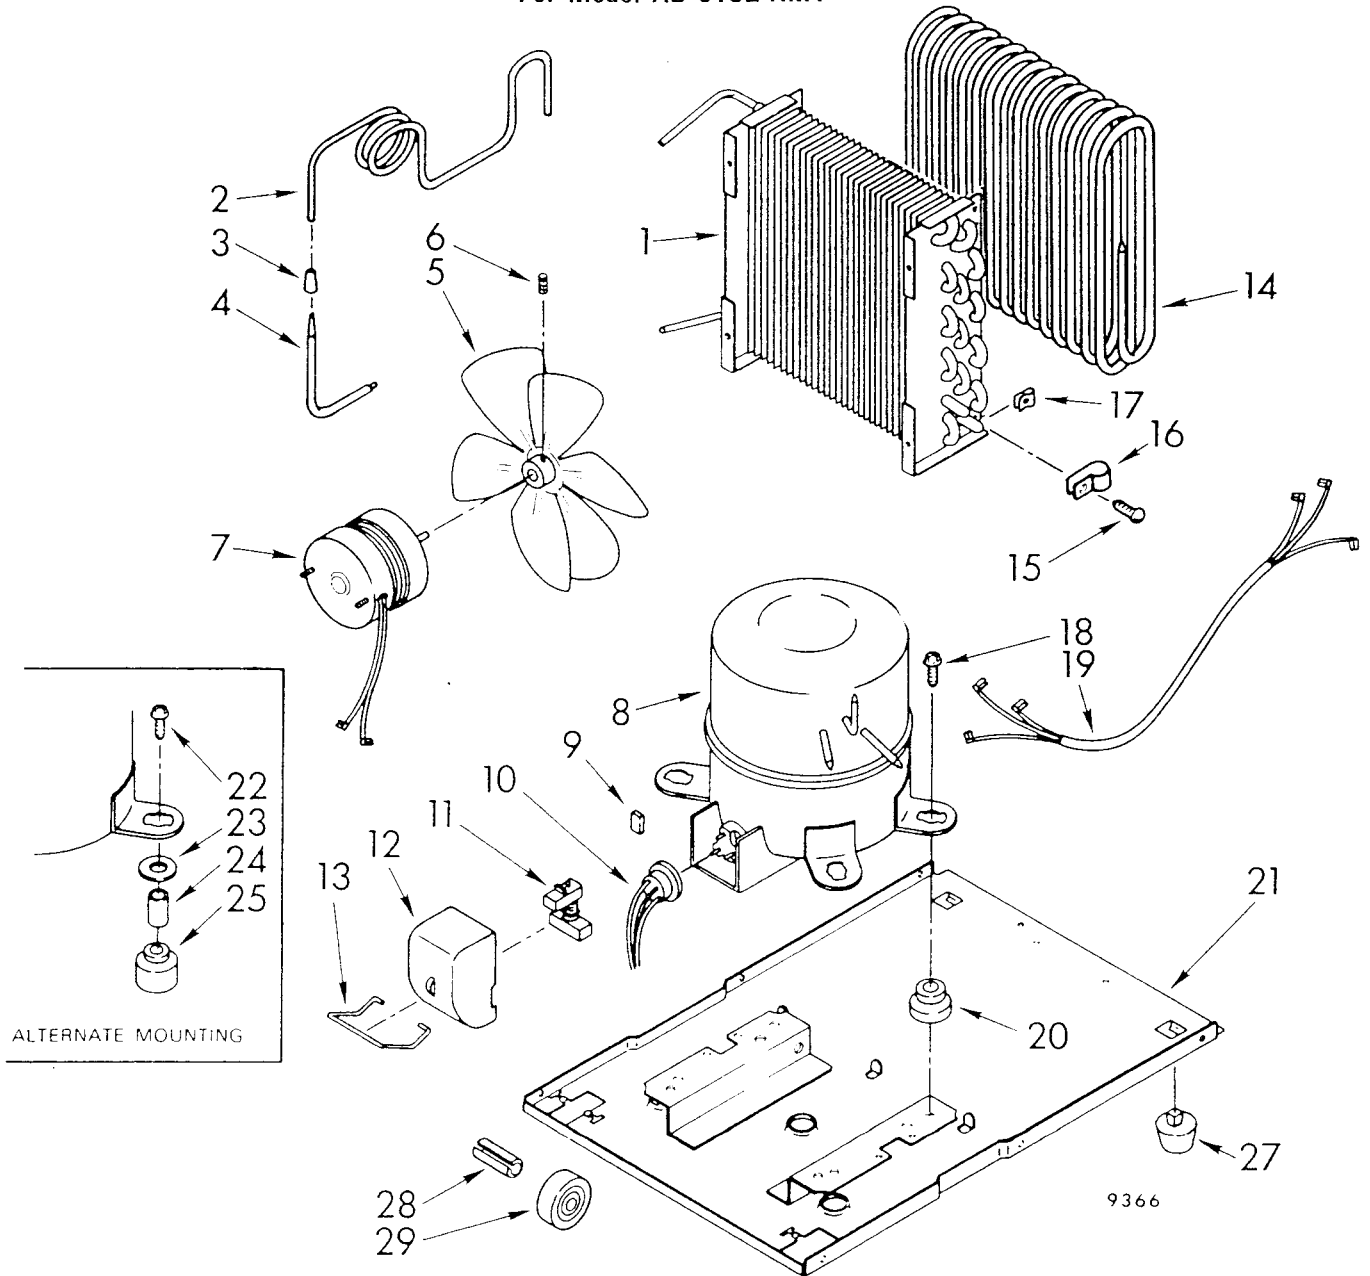

Part No. 789125

1	950747	Light, Indicator
2	950623	Humidistat Assembly
3	998809	Bracket, Humidistat & Light Assembly
4	998859	Knob, Humidistat Control
5	488624	Screw, SM #8 x 3/8A
6	998777	Bracket, Fan Motor Mounting
9	488130	Nut, Fan Motor 8-32 (2)
10	950431	Board, Terminal
11	488966	Screw, SM #6 x 3/8
13	998783	Switch, Water Level Control
14	487871	Screw, 8-32 x 5/32
15	950743	Cord, Appliance
16	998779	Plate, Orifice
17	998802	Seal
18	489001	Palnut, 3/8-32
19	998730	Spring, Water Level
20	488480	Screw, SM #8 x 1/2A
21		Washer, Repair
	489083	.030 Thickness
	489091	.045 Thickness
	489029	.060 Thickness
23	998729	Support
24	488889	Screw, 8-32 x 5/32
25	857547	Tie, Cable

UNIT PARTS

For Model AD-0152-XM1

1	949893	Condenser
2	948793	Tube, Restrictor (35.0" Length)
3	474013	Strainer, Outlet Tube
4	949896	Tube, Outlet (Includes Item No. 3)
5	948756	Blade, Fan (Includes Setscrew Item No. 6)
6	488035	Setscrew, 1/4 x 5/16
7	949635	Motor, Fan
8	484344	Compressor
9	547272	Bumper, Start Relay
10	998784	Overload, Start Relay
11	531386	Relay, Start
12	549945	Case, Start Relay
13	531318	Spring, Relay Case
14	995082	Evaporator
15	487910	Screw, 8 x 3/8 (4)
16	488946	Clamp, Tube (4)
17	486197	Nut, Speed (4)
18	488400	Screw, 1/4-28 x 1" (4)
19	484136	Harness, Wire
20	531082	Grommet (4)
21	998720	Base
22	*489027	Screw, 1/4-28 x 1-1/4
23	*489030	Washer, Cup
24	*858424	Sleeve
25	*469581	Grommet
27	998725	Glide (2)
28	489015	Roll Pin (2)
29	998726	Roller (2)