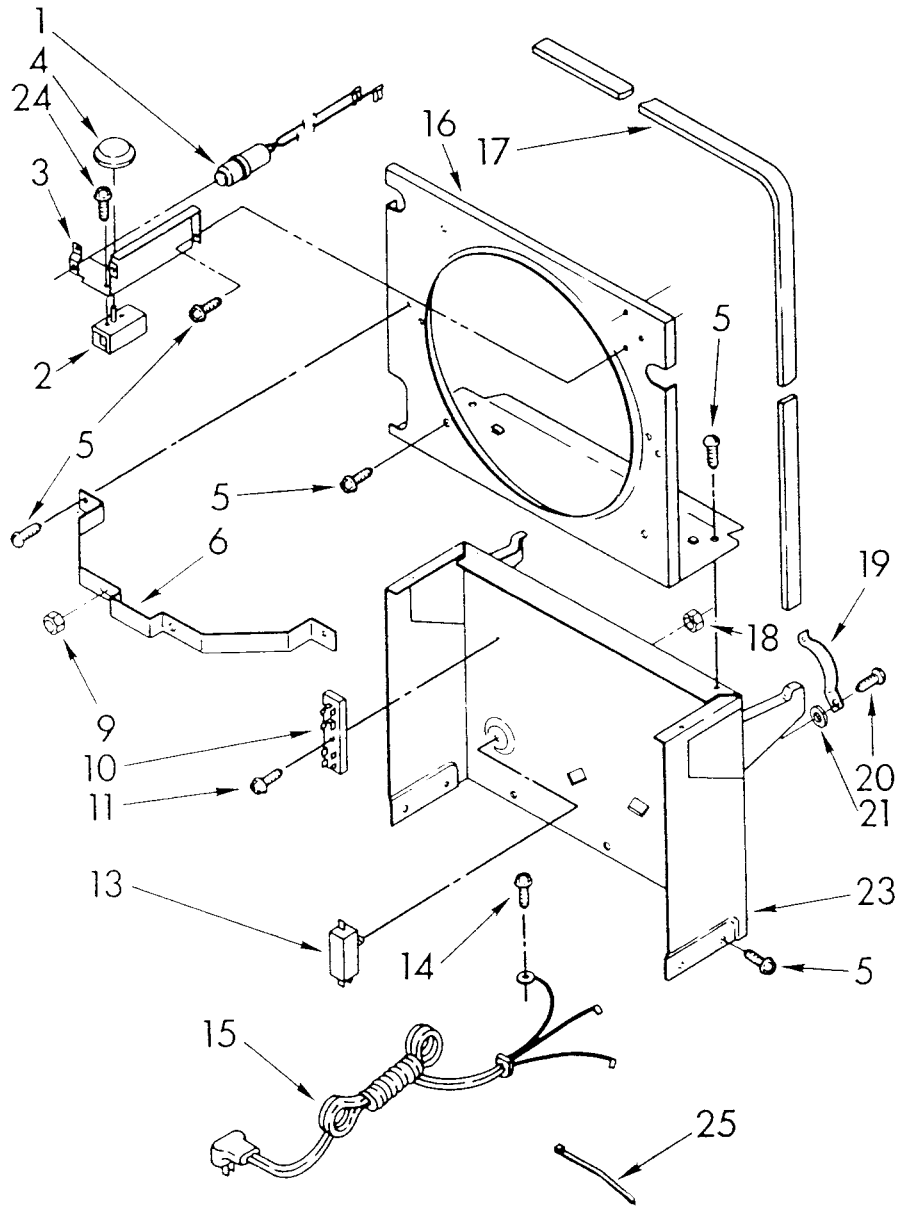

----- Manual continues below -----

**PARTS
LIST
FOR**

DEHUMIDIFIER

**MODEL
AD-0152-XM1**

FRAME AND CONTROL PARTS

2-84 Litho in U.S.A.

Whirlpool CORPORATION
Benton Harbor, Michigan.

104-C-12

Part No. 789125

1	950747	Light, Indicator
2	950623	Humidistat Assembly
3	998809	Bracket, Humidistat & Light Assembly
4	998859	Knob, Humidistat Control
5	488624	Screw, SM #8 x 3/8A
6	998777	Bracket, Fan Motor Mounting
9	488130	Nut, Fan Motor 8-32 (2)
10	950431	Board, Terminal
11	488966	Screw, SM #6 x 3/8
13	998783	Switch, Water Level Control
14	487871	Screw, 8-32 x 5/32
15	950743	Cord, Appliance
16	998779	Plate, Orifice
17	998802	Seal
18	489001	Palnut, 3/8-32
19	998730	Spring, Water Level
20	488480	Screw, SM #8 x 1/2A
21		Washer, Repair
	489083	.030 Thickness
	489091	.045 Thickness
	489029	.060 Thickness
23	998729	Support
24	488889	Screw, 8-32 x 5/32
25	857547	Tie, Cable

UNIT PARTS

For Model AD-0152-XM1

1	949893	Condenser
2	948793	Tube, Restrictor (35.0" Length)
3	474013	Strainer, Outlet Tube
4	949896	Tube, Outlet (Includes Item No. 3)
5	948756	Blade, Fan (Includes Setscrew Item No. 6)
6	488035	Setscrew, 1/4 x 5/16
7	949635	Motor, Fan
8	484344	Compressor
9	547272	Bumper, Start Relay
10	998784	Overload, Start Relay
11	531386	Relay, Start
12	549945	Case, Start Relay
13	531318	Spring, Relay Case
14	995082	Evaporator
15	487910	Screw, 8 x 3/8 (4)
16	488946	Clamp, Tube (4)
17	486197	Nut, Speed (4)
18	488400	Screw, 1/4-28 x 1" (4)
19	484136	Harness, Wire
20	531082	Grommet (4)
21	998720	Base
22	*489027	Screw, 1/4-28 x 1-1/4
23	*489030	Washer, Cup
24	*858424	Sleeve
25	*469581	Grommet
27	998725	Glide (2)
28	489015	Roll Pin (2)
29	998726	Roller (2)