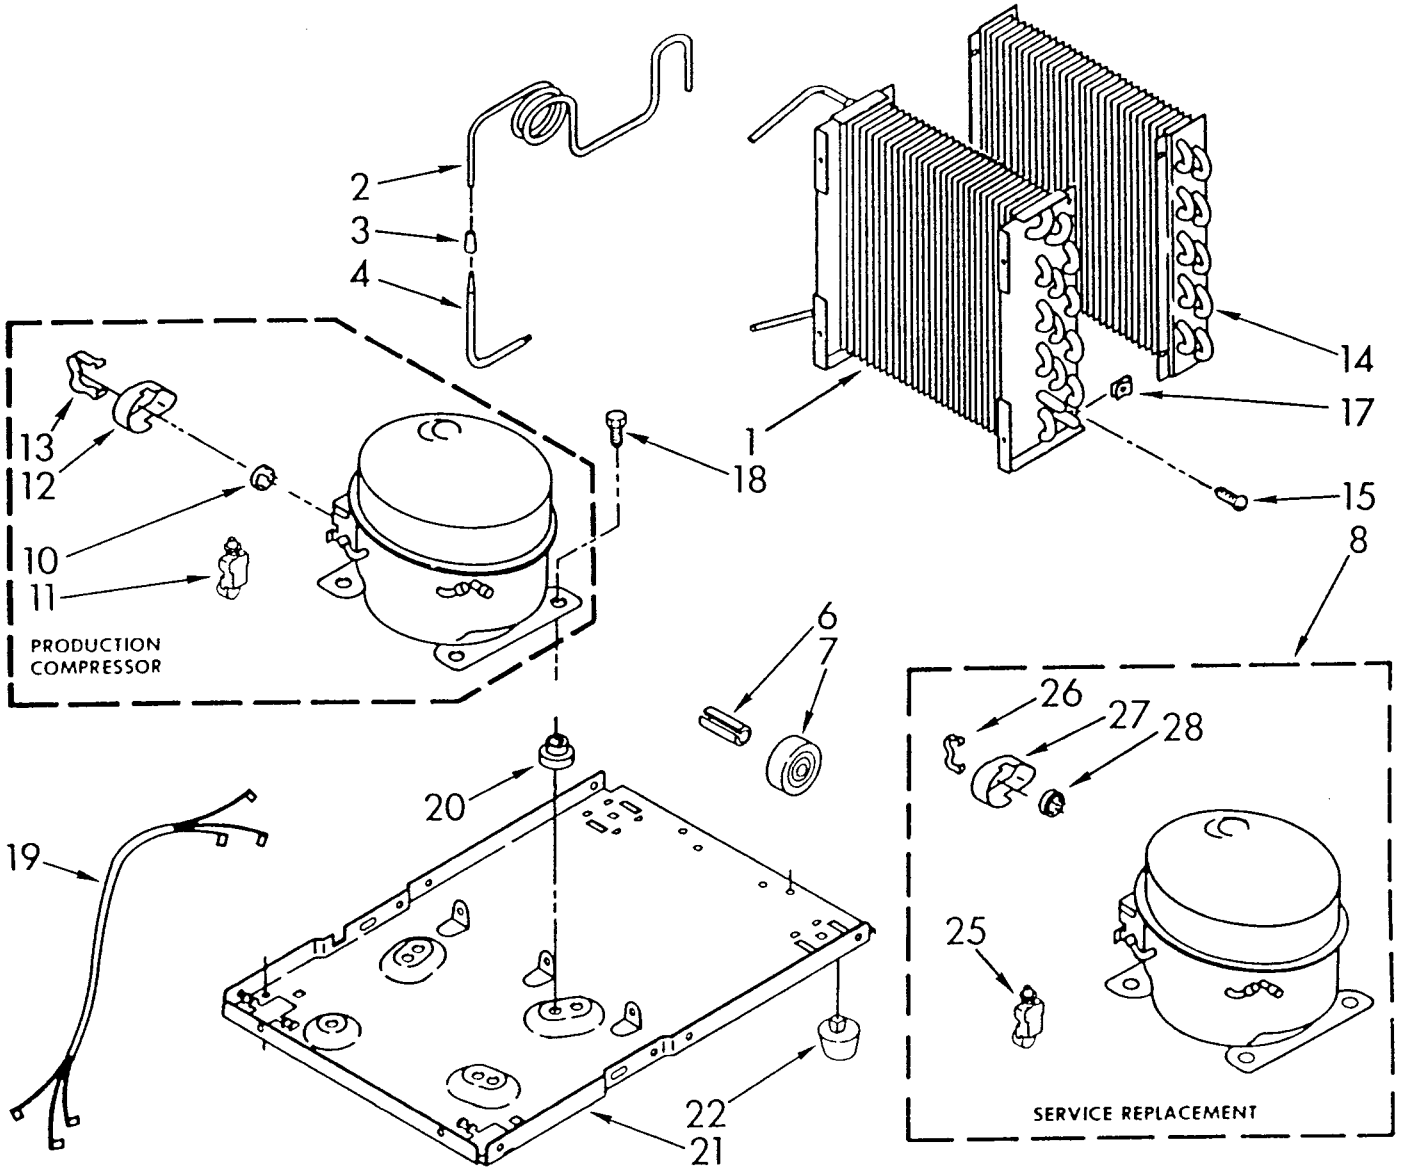

----- Manual continues below -----

**PARTS
LIST
FOR**

DEHUMIDIFIER

**MODEL
AD0252XW0**

AIR FLOW AND CONTROL PARTS

7-90 Litho in U.S.A.

Whirlpool CORPORATION
Benton Harbor, Michigan.
© 1990 WHIRLPOOL CORPORATION

Part No. 884606 Rev. A

830-F-9

1	1155666	Light, Indicator
2	1155848	Humidistat, Control
3	951285	Bracket, Control
4	998859	Knob, Humidistat Control
5	488624	Screw, SM #8 x 3/8A
6	998777	Bracket, Fan Motor Mounting
9	488130	Nut, Fan Motor 8-32 (2)
10	1156858	Motor, Fan
11	949645	Blade, Fan
13	999747	Switch, Water Level Control
14	487871	Screw, 8-32 x 5/32
15	1155670	Cord, Appliance
16	998779	Plate, Orifice
17	998802	Seal
18	489001	Palnut, 3/8-32
19	998730	Spring, Water Level
20	488480	Screw, SM #8 x 1/2A
21		Washer, Repair
	489083	.030 Thickness
	489091	.045 Thickness
	489029	.060 Thickness
23	998744	Support
24	145450	Screw, 8 x 1/4 (2)
25	602851	Tie, Cable
26	1155109	Thermostat, De-icer
27	488234	Screw
28	471363	Clamp, Tube (2)

UNIT PARTS

For Model AD0252XW0

FOR ORDERING INFORMATION REFER TO PARTS PRICE LIST

1	949908	Condenser
2	1158530	Tube, Restrictor (36.00" Length)
3	474013	Strainer, Outlet Tube
4	949896	Tube, Outlet (Includes No. 3)
6	489015	Pin, Roller (2)
7	998726	Roller (2)
8	4211286	Compressor, Service (Complete Assembly)
10	1158790	Overload
11	1158608	Relay, Start
12	1157582	Cover, Terminal
13	938384	Retainer, Cover
14	998746	Evaporator
15	488624	Screw, 8 x 3/8 (4)
17	486197	Nut, Speed (4)
18	488400	Screw, 1/4-28 x 1" (4)
19	484136	Harness, Wire
20	1156748	Grommet (4)
21	1157584	Base
22	951886	Glide (2)
25	1158608	Relay, Start
26	938384	Retainer, Cover
27	1157582	Cover, Terminal
28	1158790	Overload