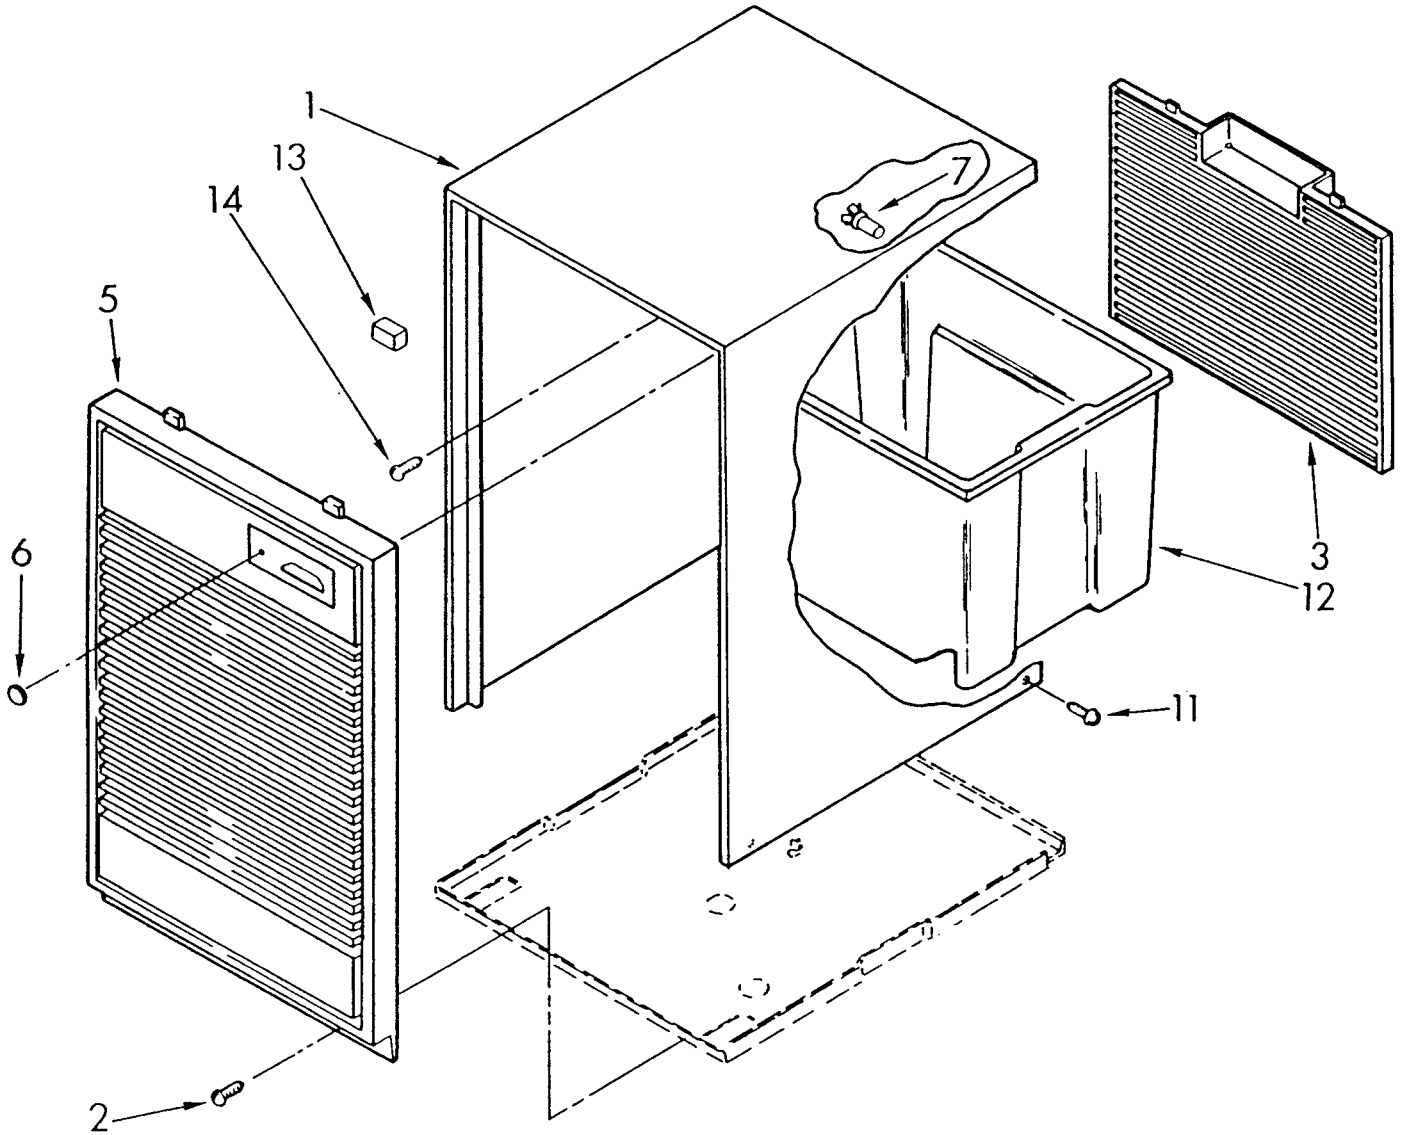

CABINET PARTS

For Model AD0252XW0

FOR ORDERING INFORMATION REFER TO PARTS PRICE LIST

1	998821	Cabinet
2	489120	Screw, 8 x 1/2 (2)
3	998832	Grille, Rear
5	950269	Grille, Front
6	998846	Light Lens
7	998813	Retainer, Pin (2)
11	1158781	Screw
12	951901	Pan, Condensate
13	948584	Spacer, Grille
14	489073	Screw, SM #8 x 32 (2)

Following Parts Not Illustrated

LITERATURE PARTS

LIT1156849	Guide, Use And Care
LIT1158614	Sheet, Tech And Wiring Diagram
LIT884606	List, Repair Parts