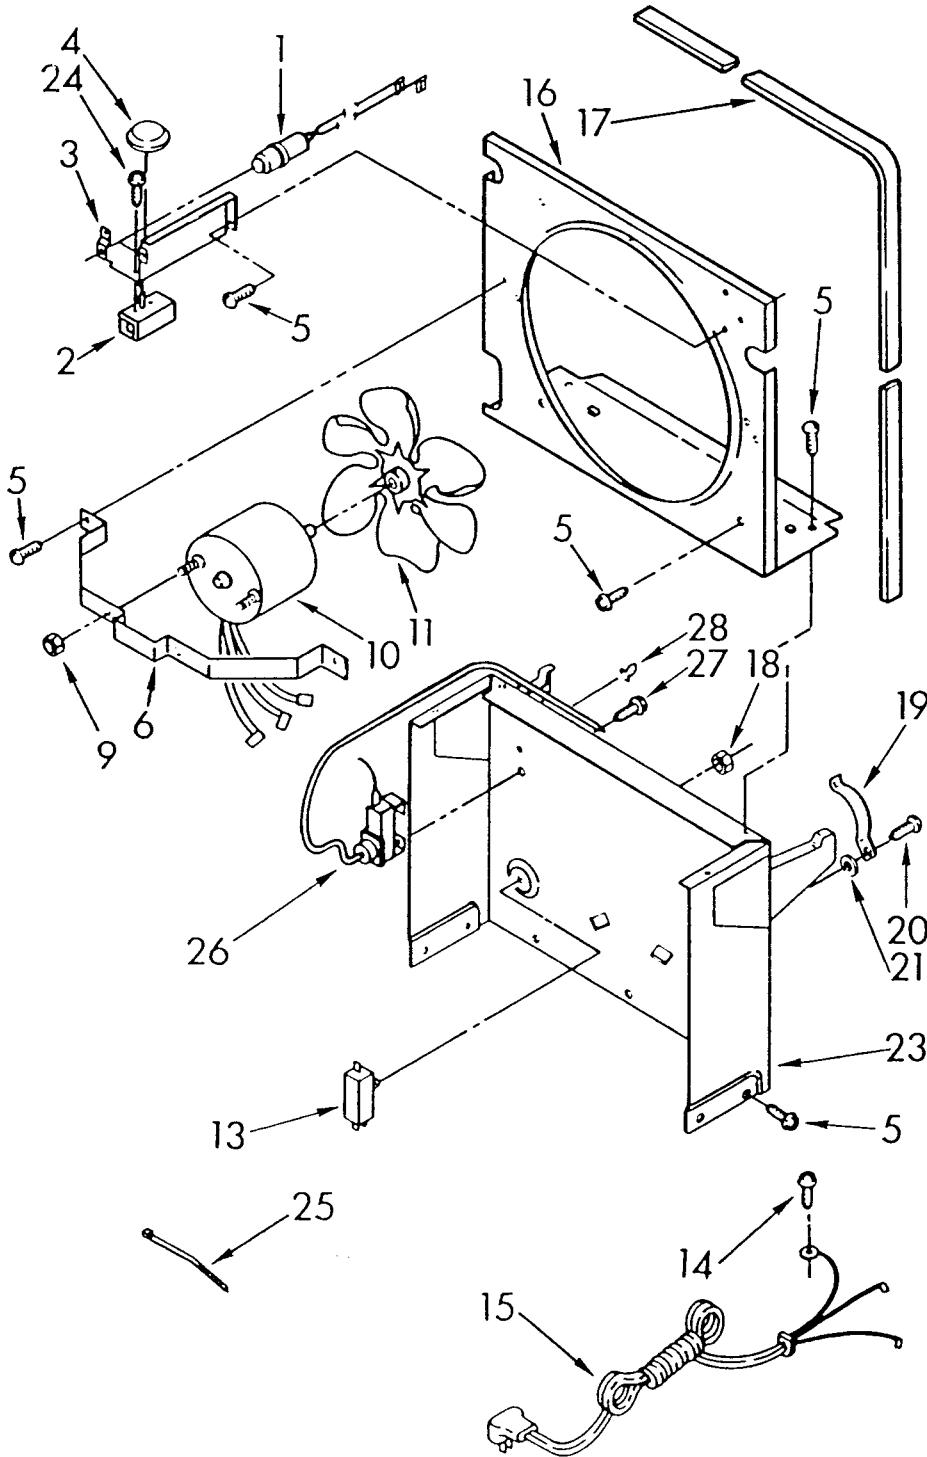

----- Manual continues below -----

**PARTS
LIST
FOR**

DEHUMIDIFIER

**MODEL
AD0252XW0**

AIR FLOW AND CONTROL PARTS

7-90 Litho in U.S.A.

Whirlpool CORPORATION
Benton Harbor, Michigan.
© 1990 WHIRLPOOL CORPORATION

Part No. 884606 Rev. A

830-F-9

1	1155666	Light, Indicator
2	1155848	Humidistat, Control
3	951285	Bracket, Control
4	998859	Knob, Humidistat Control
5	488624	Screw, SM #8 x 3/8A
6	998777	Bracket, Fan Motor Mounting
9	488130	Nut, Fan Motor 8-32 (2)
10	1156858	Motor, Fan
11	949645	Blade, Fan
13	999747	Switch, Water Level Control
14	487871	Screw, 8-32 x 5/32
15	1155670	Cord, Appliance
16	998779	Plate, Orifice
17	998802	Seal
18	489001	Palnut, 3/8-32
19	998730	Spring, Water Level
20	488480	Screw, SM #8 x 1/2A
21		Washer, Repair
	489083	.030 Thickness
	489091	.045 Thickness
	489029	.060 Thickness
23	998744	Support
24	145450	Screw, 8 x 1/4 (2)
25	602851	Tie, Cable
26	1155109	Thermostat, De-icer
27	488234	Screw
28	471363	Clamp, Tube (2)

UNIT PARTS

For Model AD0252XW0

FOR ORDERING INFORMATION REFER TO PARTS PRICE LIST

1	949908	Condenser
2	1158530	Tube, Restrictor (36.00" Length)
3	474013	Strainer, Outlet Tube
4	949896	Tube, Outlet (Includes No. 3)
6	489015	Pin, Roller (2)
7	998726	Roller (2)
8	4211286	Compressor, Service (Complete Assembly)
10	1158790	Overload
11	1158608	Relay, Start
12	1157582	Cover, Terminal
13	938384	Retainer, Cover
14	998746	Evaporator
15	488624	Screw, 8 x 3/8 (4)
17	486197	Nut, Speed (4)
18	488400	Screw, 1/4-28 x 1" (4)
19	484136	Harness, Wire
20	1156748	Grommet (4)
21	1157584	Base
22	951886	Glide (2)
25	1158608	Relay, Start
26	938384	Retainer, Cover
27	1157582	Cover, Terminal
28	1158790	Overload