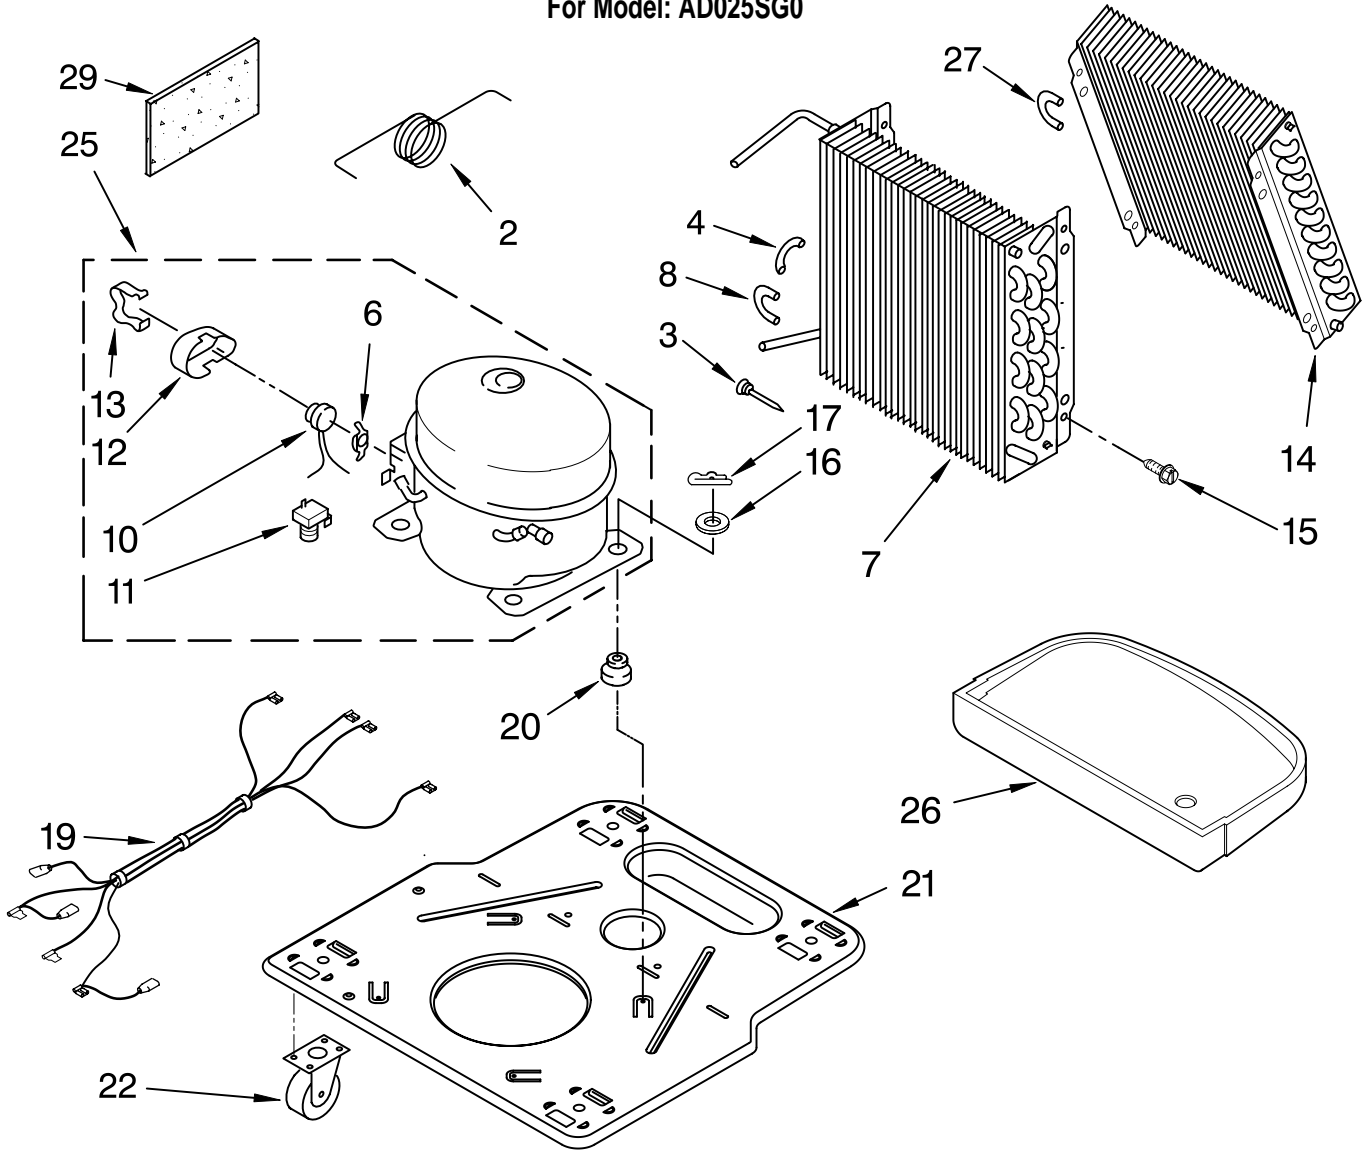

# AIR FLOW AND CONTROL PARTS

For Model: AD025SG0

DEHUMIDIFIER

Illus. No.	Part No.	DESCRIPTION
2	1168670	Humidstat, Control
3	1168814	Assembly, Control Panel
4	1168687	Knob
5	488480	Screw, Sm #8 x 1/2
7		Panel, Air System
	1168758	Left Side
	1168759	Right Side
8	1168842	Escutcheon
9	1168781	Barrier, Bucket Fill Switch
10	1168811	Motor, Fan
11	1168731	Blade, Fan
12	1168681	Cover, Air System
13	1168699	Switch, Bucket Fill/Check
14	487871	Screw, 8-32 x 3/8
15	1168703	Cord, Appliance
16	1168666	Plate, Orifice
22	1180504	Relief, Strain
23	1168735	Support, Air System
25	857547	Tie, Cable
26	1168752	Brace, Support
27	1157158	Screw, 8-18 X 3/8
28	1180634	Edge Guard

# UNIT PARTS

For Model: AD025SG0

Illus. No.	Part No.	DESCRIPTION
2	1172076	Tube, Restrictor (Length 36.00")
3	1162526	Strainer
4	1169762	Bend, Return (2)
6	950061	Spring, Overload
7	1181854	Condenser
8	708531	Bend, Return (12)
10	1172077	Overload, Protector
11	950058	Relay, Start