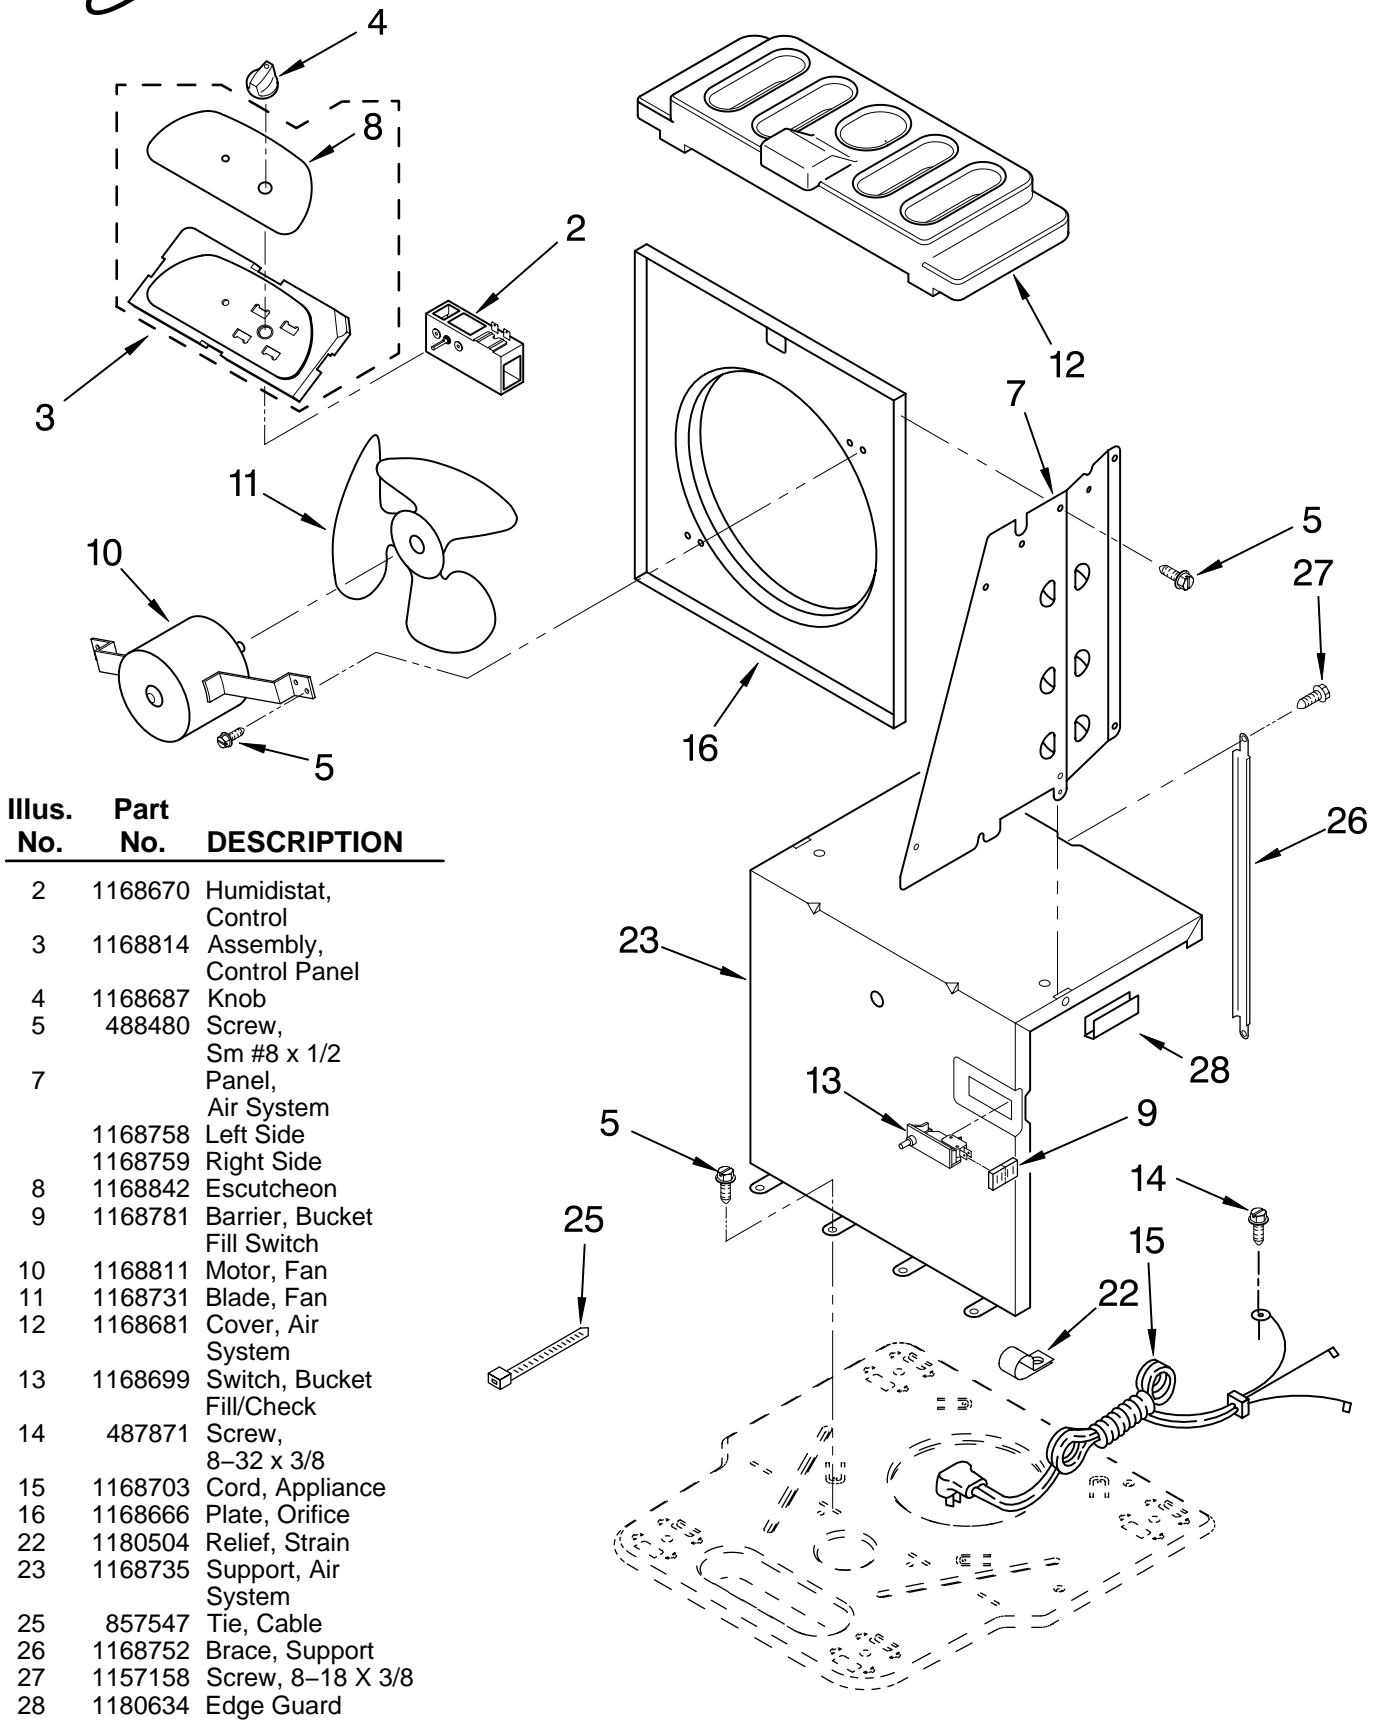

# WHIRLPOOL AD025SG0 Owner's Manual

[Shop genuine replacement parts for WHIRLPOOL  
AD025SG0](#)

[Find Your WHIRLPOOL Dehumidifier Parts - Select From 309 Models](#)

----- Manual continues below -----

# AIR FLOW AND CONTROL PARTS

For Model: AD025SG0

DEHUMIDIFIER

Illus. No.	Part No.	DESCRIPTION
2	1168670	Humidstat, Control
3	1168814	Assembly, Control Panel
4	1168687	Knob
5	488480	Screw, Sm #8 x 1/2
7		Panel, Air System
	1168758	Left Side
	1168759	Right Side
8	1168842	Escutcheon
9	1168781	Barrier, Bucket Fill Switch
10	1168811	Motor, Fan
11	1168731	Blade, Fan
12	1168681	Cover, Air System
13	1168699	Switch, Bucket Fill/Check
14	487871	Screw, 8-32 x 3/8
15	1168703	Cord, Appliance
16	1168666	Plate, Orifice
22	1180504	Relief, Strain
23	1168735	Support, Air System
25	857547	Tie, Cable
26	1168752	Brace, Support
27	1157158	Screw, 8-18 X 3/8
28	1180634	Edge Guard

# UNIT PARTS

For Model: AD025SG0

Illus. No.	Part No.	DESCRIPTION
2	1172076	Tube, Restrictor (Length 36.00")
3	1162526	Strainer
4	1169762	Bend, Return (2)
6	950061	Spring, Overload
7	1181854	Condenser
8	708531	Bend, Return (12)
10	1172077	Overload, Protector
11	950058	Relay, Start