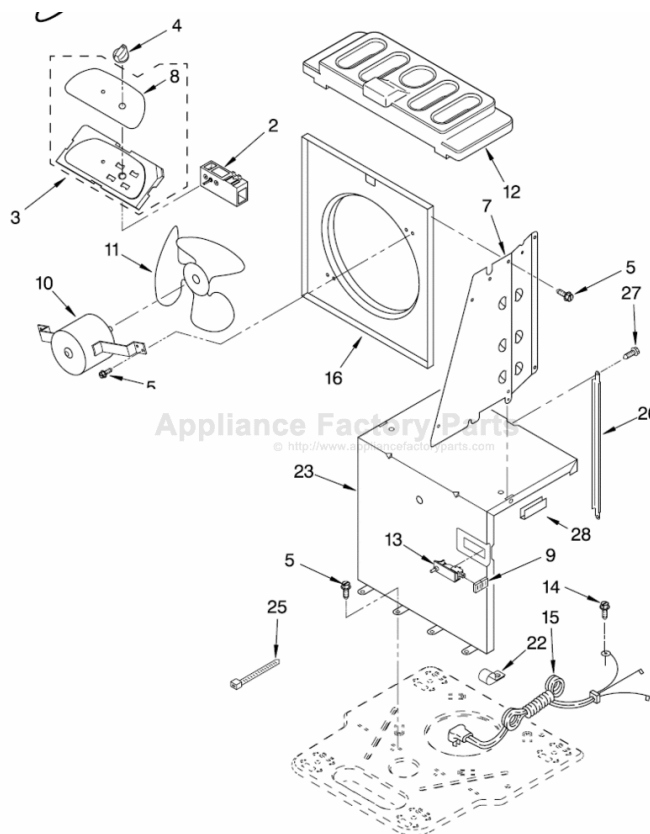

[Find Your WHIRLPOOL Dehumidifier Parts - Select From 309 Models](#)

----- Manual continues below -----