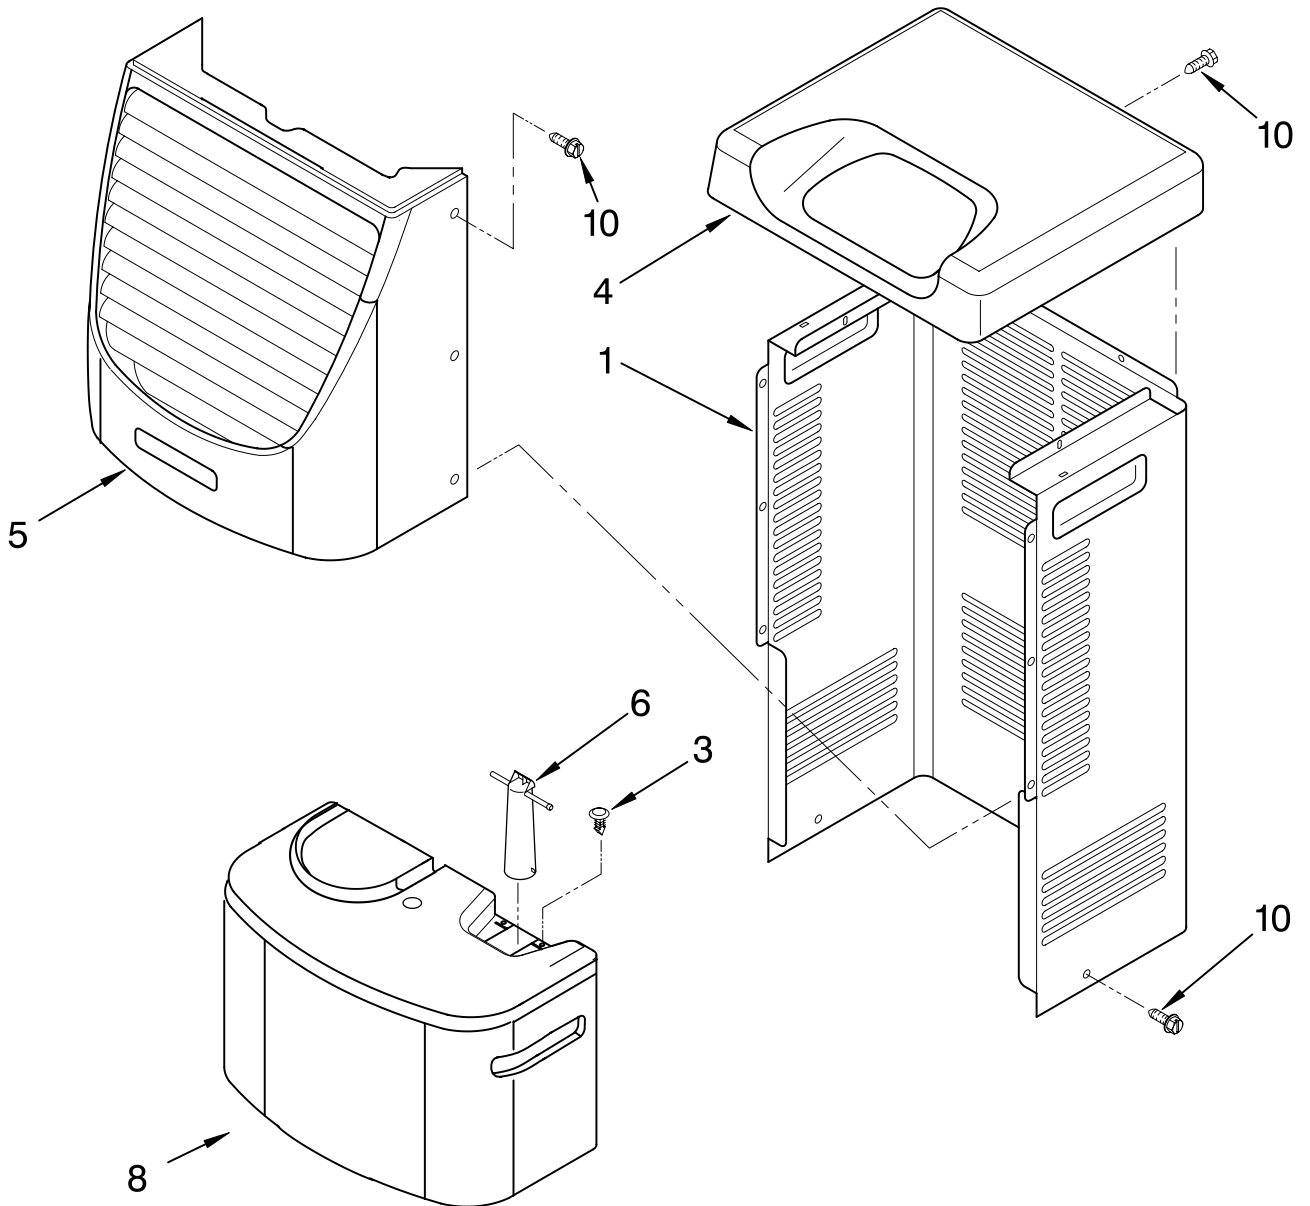

CABINET PARTS

For Model: AD025SG0

Illus. No.	Part No.	DESCRIPTION
1	1168667	Cabinet
3	1168762	Clip, Float
4	1168652	Cover, Top
5	1182061	Cover, Front
6	1172075	Float
8	1172079	Bucket, Condensate
10	1168744	Screw

Illus. No.	Part No.	DESCRIPTION
Following Parts Not Illustrated and Optional Parts Not Included		
	484310	Epoxy, Tube (Aluminum Repair)
	505168	Tape, No Drip Valve, Access
	978025	1/4" Tube O.D.
	978026	5/16" Tube O.D.
	978027	3/8" Tube O.D.

Illus. No.	Part No.	DESCRIPTION
	978028	1/2" Tube O.D.
	978029	5/8" Tube O.D.
	978030	3/4" Tube O.D.
	978865	Seal, Ring Access Valve (20 Pack)
	LIT1168823	Wiring Diagram
	LIT1182182	Use and Care Guide

FOR ORDERING INFORMATION REFER TO PARTS PRICE LIST