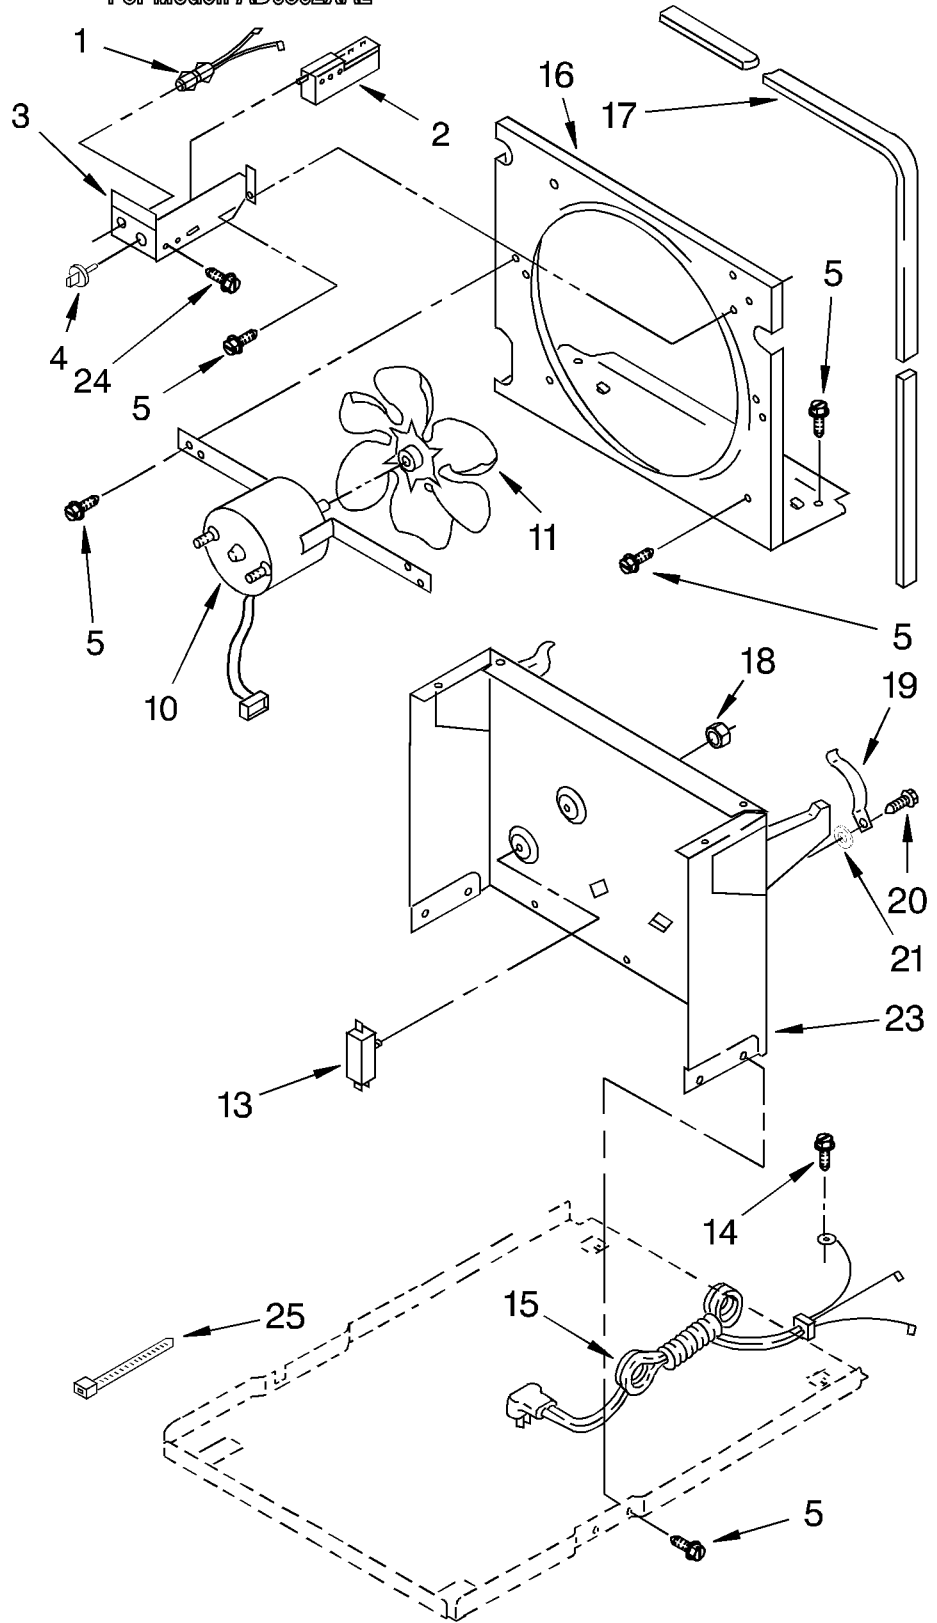

# AIR FLOW AND CONTROL PARTS

For Model: AD0302XA2

DEHUMIDIFIER<sup>x</sup>

1	1164804	Light, Indicator
2	1166055	Humidistat, Control
3	1167040	Bracket, Control
4	1162670	Knob, Humidistat Control
5	488480	Screw, Sm #8 x 1/2
10	1164813	Motor, Fan
11	949645	Blade, Fan
13	999747	Switch, Water Level Control
14	487871	Screw, 8-32 x 3/8
15	1166038	Cord, Appliance
16	1166838	Plate, Orifice
17	1162704	Seal
18	489001	Palnut, 3/8-32
19	1161718	Spring, Water Level
20	486194	Screw #8 x 1/2
21		Washer, Repair
	489083	.045 Thickness
	489029	.062 Thickness
23	1163800	Support
24	1162513	Screw, 8 1 18 x 1/4 (2)
25	602851	Tie, Cable

# UNIT PARTS

For Model: AD0302XA2

Literature Parts

1		LITERATURE PARTS
	LIT1167562	Tech Sheet
	LIT1167573	Wiring Diagram
	LIT1169992	Use & Care Guide
2	1168192	Tube, Restrictor
3	1162526	Strainer
5	1162348	Seal, Evaporator (Top)
6	1167546	Condenser
8	1167574	Deicer, Bimetal
9	950061	Spring, Overload
10	1164775	Overload, Protector
11	950058	Relay, Start
12	950055	Cover Terminal
13	950056	Retainer, Cover
14	1168186	Evaporator
15	488480	Screw, 8 x 1/2 (4)
16	1162372	Seal
18	1166034	Bolt, 1/4-28 x 1" (4)
19	1167561	Harness, Wire
20	1100826	Grommet (4)
21	1157584	Base
22	998726	Roller (2)
24	489015	Pin, Roller (2)
25	1164773	Compressor, (Complete Assembly)
27	708531	Bend, Return (10)
28	708532	Bend, Return (4)
29	1162650	Insulation (Restrictor Tube)
30	854624	Bend, Return (1)
31	951886	Glide (2)
32	855199	Bend, Return (8)
33	1180752	Relief, Strain

# CABINET PARTS

For Model: AD0302XA2

1	1164265	Cabinet
2	1166018	Screw (2)
3	998813	Retainer Pin (Rear Grille)
5	1164263	Grille, Front
6	998846	Lens, Light
7	1164264	Grille, Rear
8	1164771	Pan, Condensate
9	1166017	Screw (4)
11	489073	Screw, 8 x 3/8 (2)