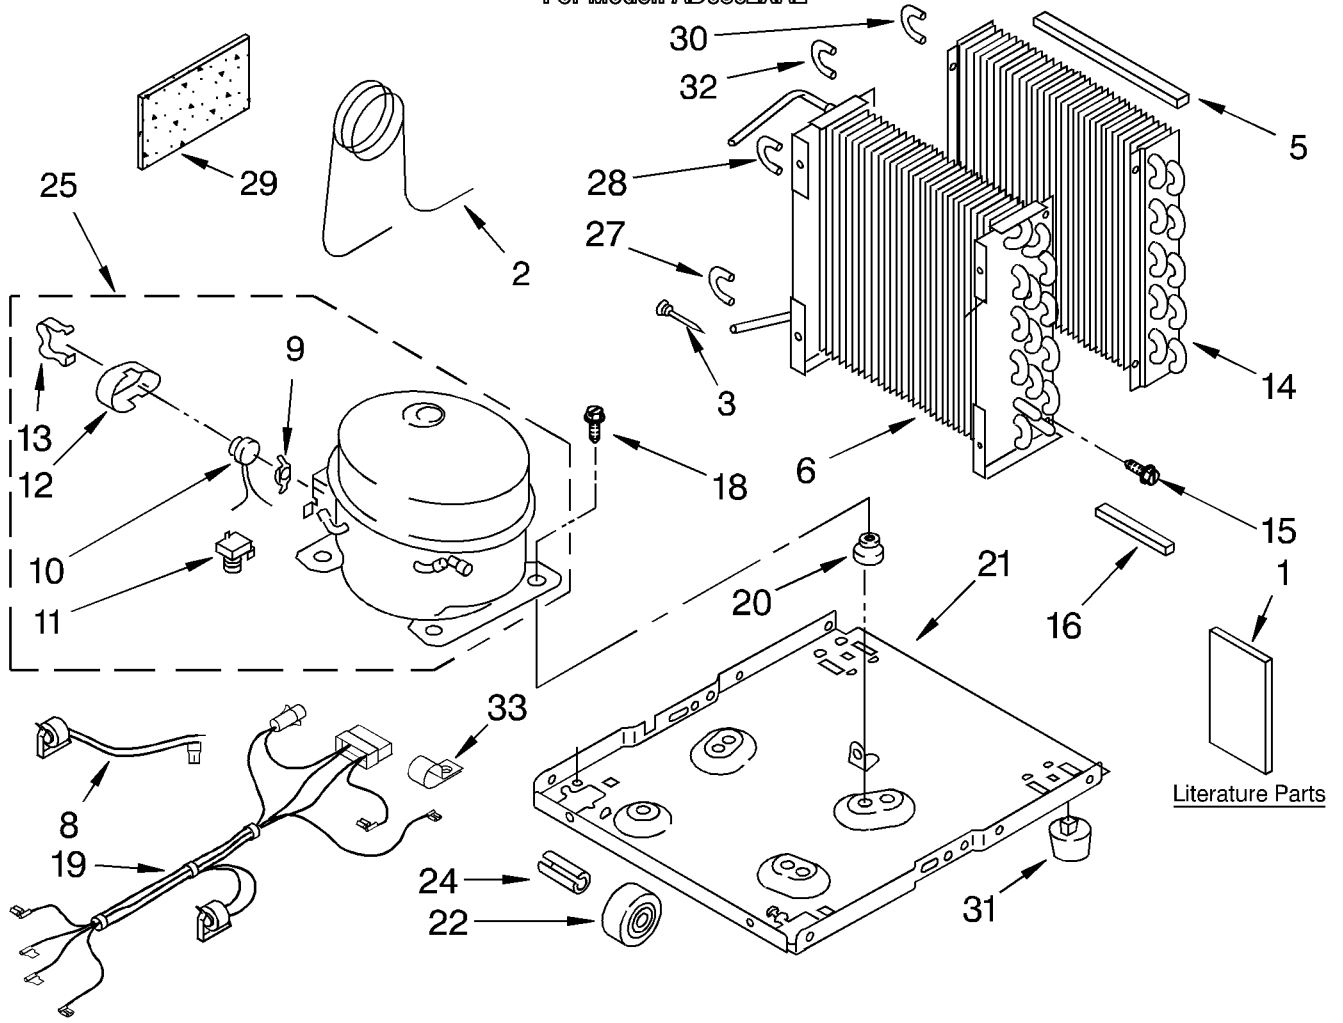

# AIR FLOW AND CONTROL PARTS

For Model: AD0302XA2

DEHUMIDIFIER<sup>x</sup>

1	1164804	Light, Indicator
2	1166055	Humidistat, Control
3	1167040	Bracket, Control
4	1162670	Knob, Humidistat Control
5	488480	Screw, Sm #8 x 1/2
10	1164813	Motor, Fan
11	949645	Blade, Fan
13	999747	Switch, Water Level Control
14	487871	Screw, 8-32 x 3/8
15	1166038	Cord, Appliance
16	1166838	Plate, Orifice
17	1162704	Seal
18	489001	Palnut, 3/8-32
19	1161718	Spring, Water Level
20	486194	Screw #8 x 1/2
21		Washer, Repair
	489083	.045 Thickness
	489029	.062 Thickness
23	1163800	Support
24	1162513	Screw, 8 1 18 x 1/4 (2)
25	602851	Tie, Cable

# UNIT PARTS

For Model: AD0302XA2

Literature Parts

1		LITERATURE PARTS
	LIT1167562	Tech Sheet
	LIT1167573	Wiring Diagram
	LIT1169992	Use & Care Guide
2	1168192	Tube, Restrictor
3	1162526	Strainer
5	1162348	Seal, Evaporator (Top)
6	1167546	Condenser
8	1167574	Deicer, Bimetal
9	950061	Spring, Overload
10	1164775	Overload, Protector
11	950058	Relay, Start
12	950055	Cover Terminal
13	950056	Retainer, Cover
14	1168186	Evaporator
15	488480	Screw, 8 x 1/2 (4)
16	1162372	Seal
18	1166034	Bolt, 1/4-28 x 1" (4)
19	1167561	Harness, Wire
20	1100826	Grommet (4)
21	1157584	Base
22	998726	Roller (2)
24	489015	Pin, Roller (2)
25	1164773	Compressor, (Complete Assembly)
27	708531	Bend, Return (10)
28	708532	Bend, Return (4)
29	1162650	Insulation (Restrictor Tube)
30	854624	Bend, Return (1)
31	951886	Glide (2)
32	855199	Bend, Return (8)
33	1180752	Relief, Strain

Following Parts Not Illustrated and Optional Parts Not Included

646753	Cap, Condensate Pan
647338	Washer, Cap (Condensate Pan)
485426	Lacquer, Starlight Gray (1/2 Pt. Uncut)
484310	Epoxy, Tube (Aluminum Repair)
505168	Tape, No Drip Valve, Access
978025	1/4" Tube O.D.
978026	5/16" Tube O.D.
978027	3/8" Tube O.D.
978028	1/2" Tube O.D.
978029	5/8" Tube O.D.
978030	3/4" Tube O.D.
978865	Seal, Ring Access Valve (20 Pack)