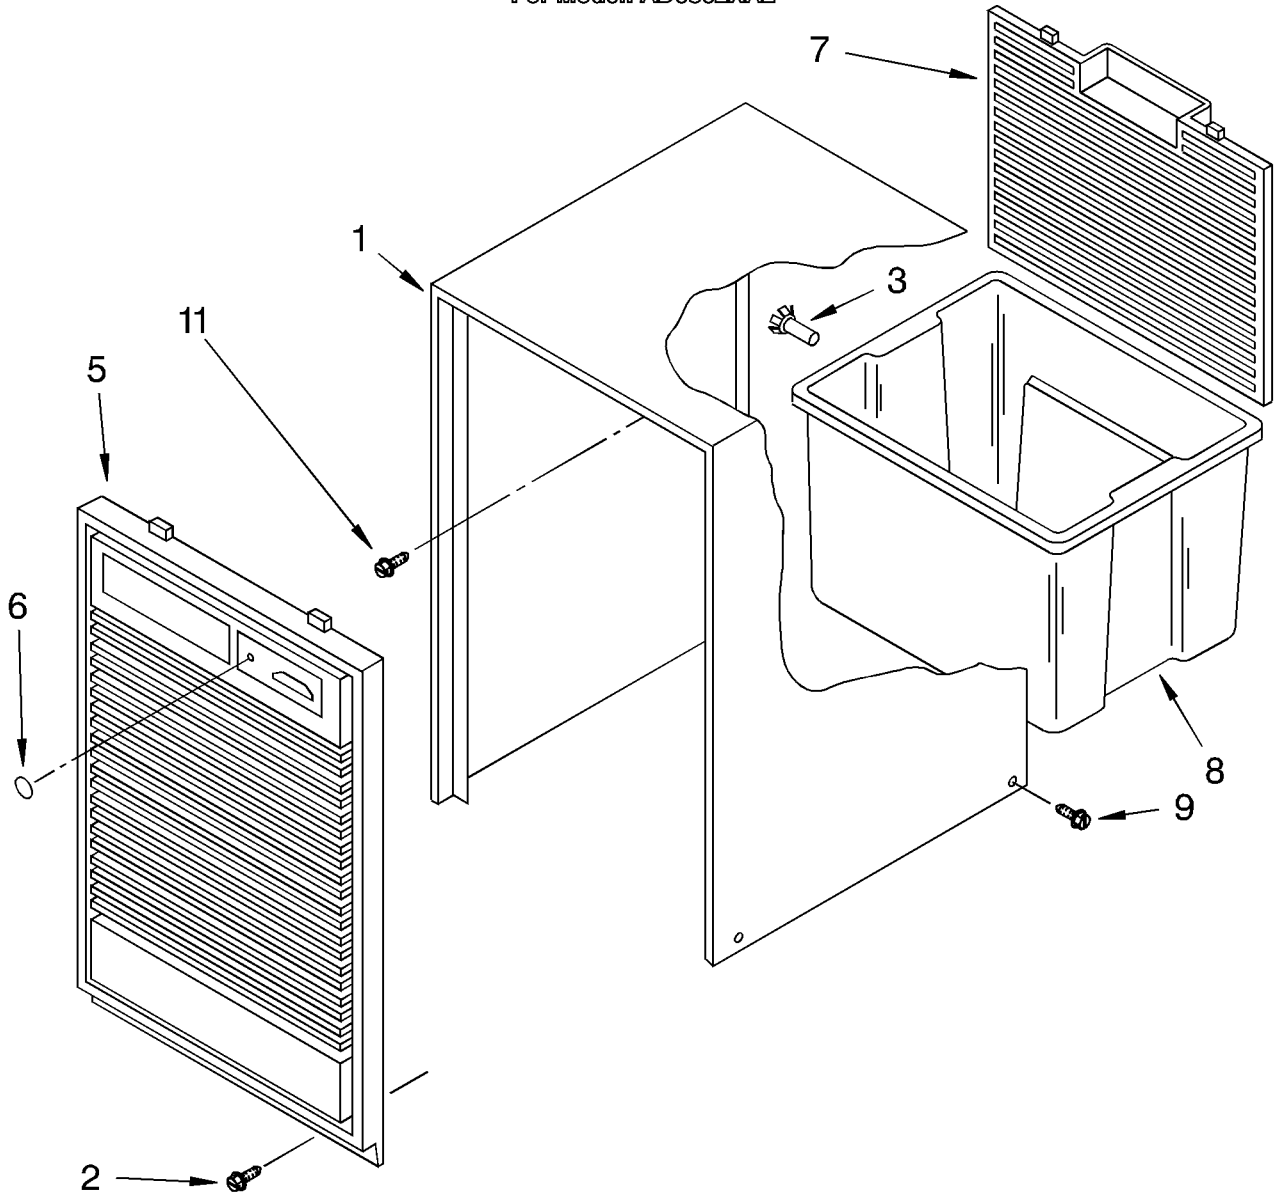

CABINET PARTS

For Model: AD0302XA2