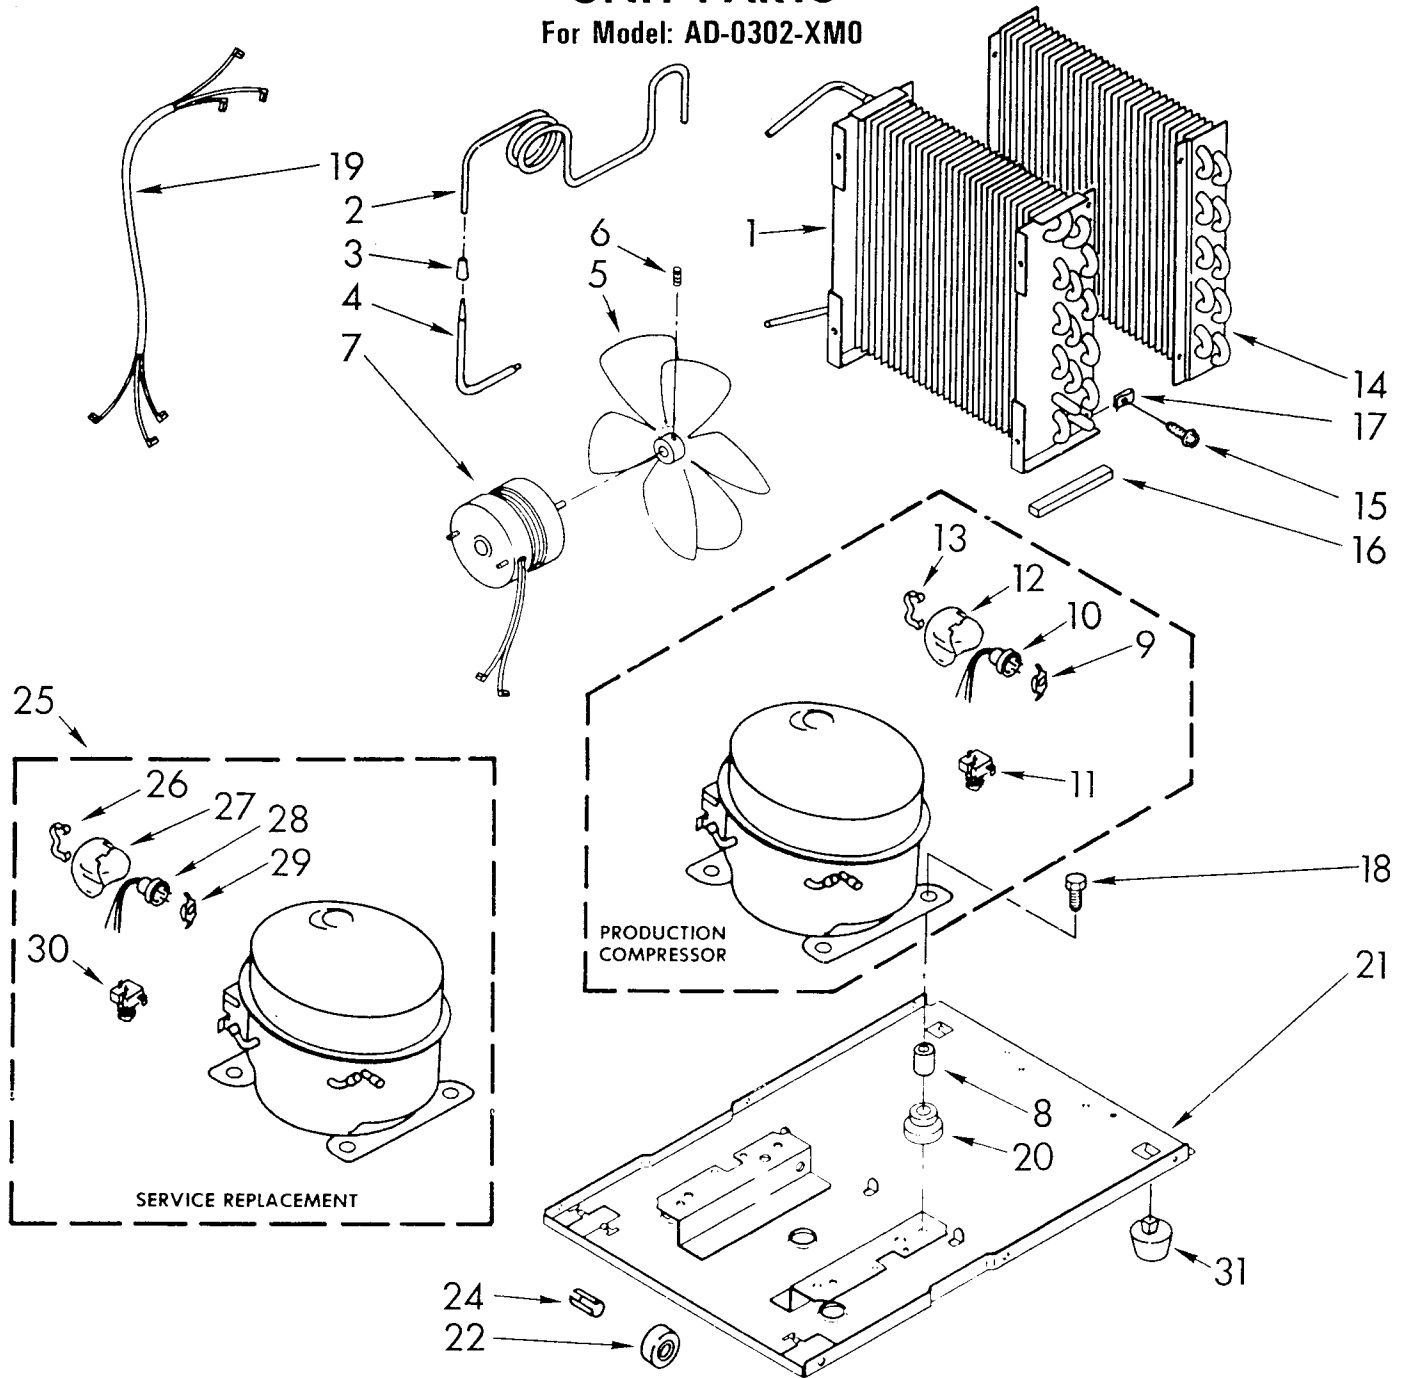

Part No. 877498

*228-F-12*

1	950747	Light Assembly
2	951280	Humidistat Assembly
3	951285	Bracket, Humidistat & Light Assembly
4	998859	Knob, Humidistat Control
5	488624	Screw, Sm #8 x 3/8
6	998777	Bracket, Fan Motor Mounting
7	488946	Clamp, Tube
8	487910	Screw, 8 x 1/2
9	488130	Nut, Fan Motor 8-32 (2)
10	950431	Board, Terminal
11	488966	Screw, 6 x 3/8
13	998783	Switch, Water Level Control
14	487871	Screw, 8-32 x 3/8
15	950743	Cord, Appliance
16	998779	Plate, Orifice
17	998802	Seal
18	489001	Palnut, 3/8-32
19	998730	Spring, Water Level
20	488480	Screw, SM #8 x 1/2
21		Washer, Repair
	489083	.030 Thickness
	489091	.045 Thickness
	489029	.060 Thickness
23	998729	Support
24	489064	Screw, Mach 8-32 x 5/32 (2)
25	857547	Tie, Cable
26	951281	Cover, Terminal
27	488234	Screw, 8-32 x 1/4

# UNIT PARTS

For Model: AD-0302-XMO

1	949908	Condenser
2	948795	Tube, Restrictor (Length 31.75")
3	474013	Strainer, Tube
4	949896	Tube, Outlet (Includes Item 3)
5	948756	Blade, Fan (Includes Item 6)
6	488035	Setscrew, 1/4 x 5/16
7	949635	Motor, Fan
8	646498	Sleeve (4)
9	950061	Spring, Overload
10	950057	Overload, Protector
11	950058	Relay, Start
12	950055	Cover, Terminal
13	950056	Retainer, Cover
14	998746	Evaporator
15	487910	Screw, 8 x 3/8 (4)
16	998867	Seal
17	486197	Nut, Speed (4)
18	488400	Screw, 1/4-28 x 1" (4)
19	484136	Harness, Wire
20	646499	Grommet (4)
21	949976	Base
22	998726	Roller (2)
24	489015	Pin, Roller (2)
25	876684	Compressor, Service (Complete Assembly)
26	831282	Retainer, Cover
27	865068	Cover, Terminal
28	876686	Overload
29	549086	Spring, Overload
30	876689	Relay
31	998725	Glide (2)

# CABINET PARTS

For Model: AD-0302-XM0

1	998821	Cabinet
2	489104	Screw, #8-32 x 3/8 (2)
3	998813	Retainer Pin (Rear Grille)
4	998869	Cap, Thread
5	950269	Grille, Front
6	998846	Lens, Light
7	998832	Grille, Rear
8	998801	Pan, Condensate
9	489016	Screw, TC 8-32 x 3/8 (6)
10	948584	Spacer, Grille
11	489073	Screw, 8 x 3/8 (2)