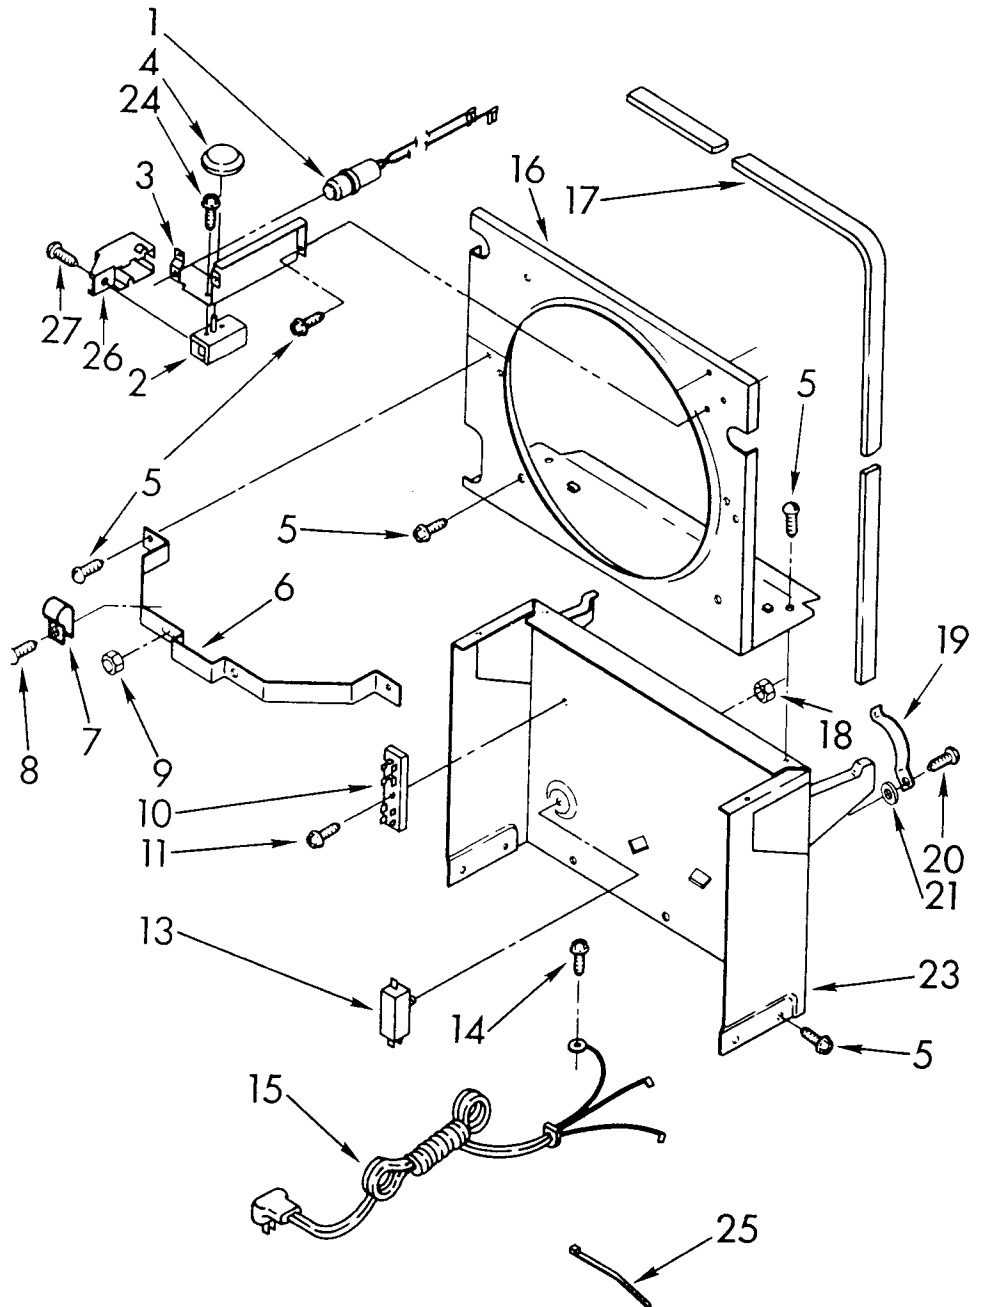

FRAME AND CONTROL PARTS

1-84 Litho in U.S.A.

Whirlpool CORPORATION
Benton Harbor, Michigan.
FOR SERVICE INFORMATION
SEE SERVICE (BROWN) FILMCARD(S)
108-A-2

Part No. 877498

228-F-12