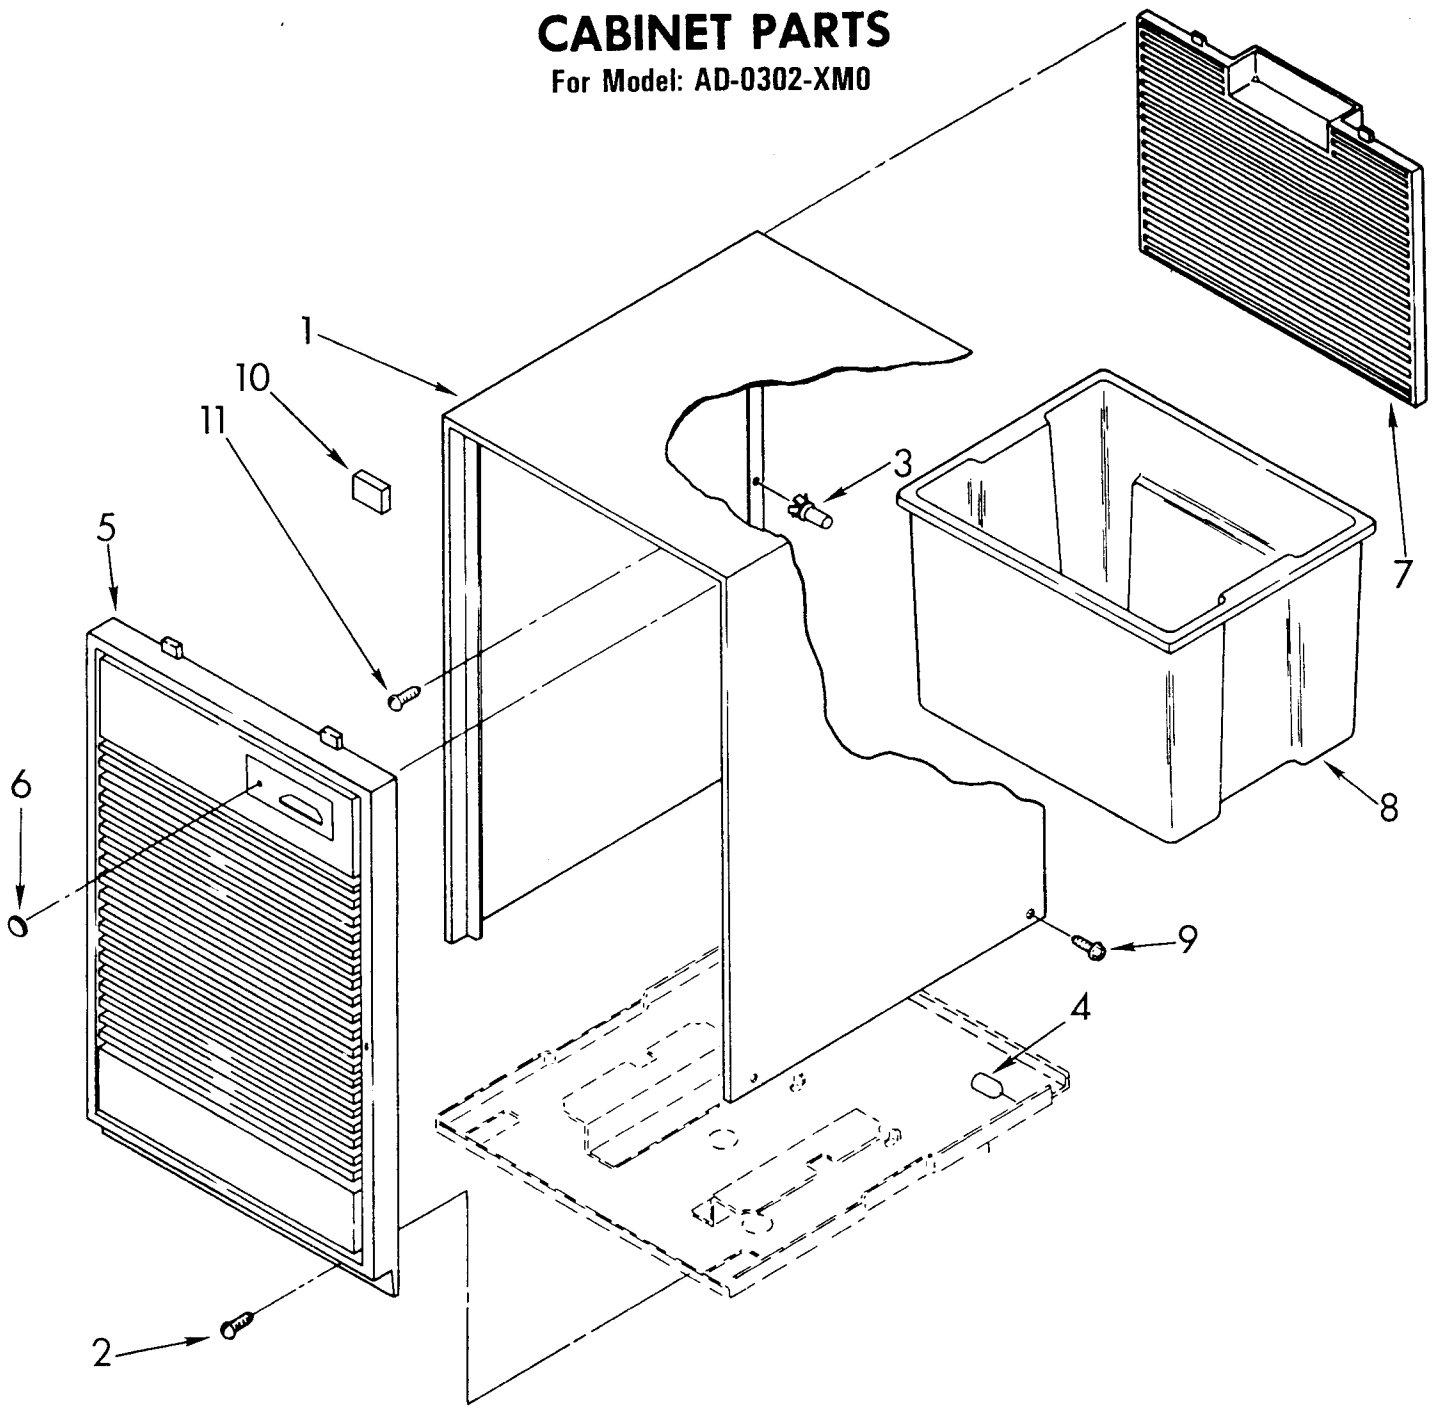

CABINET PARTS

For Model: AD-0302-XM0