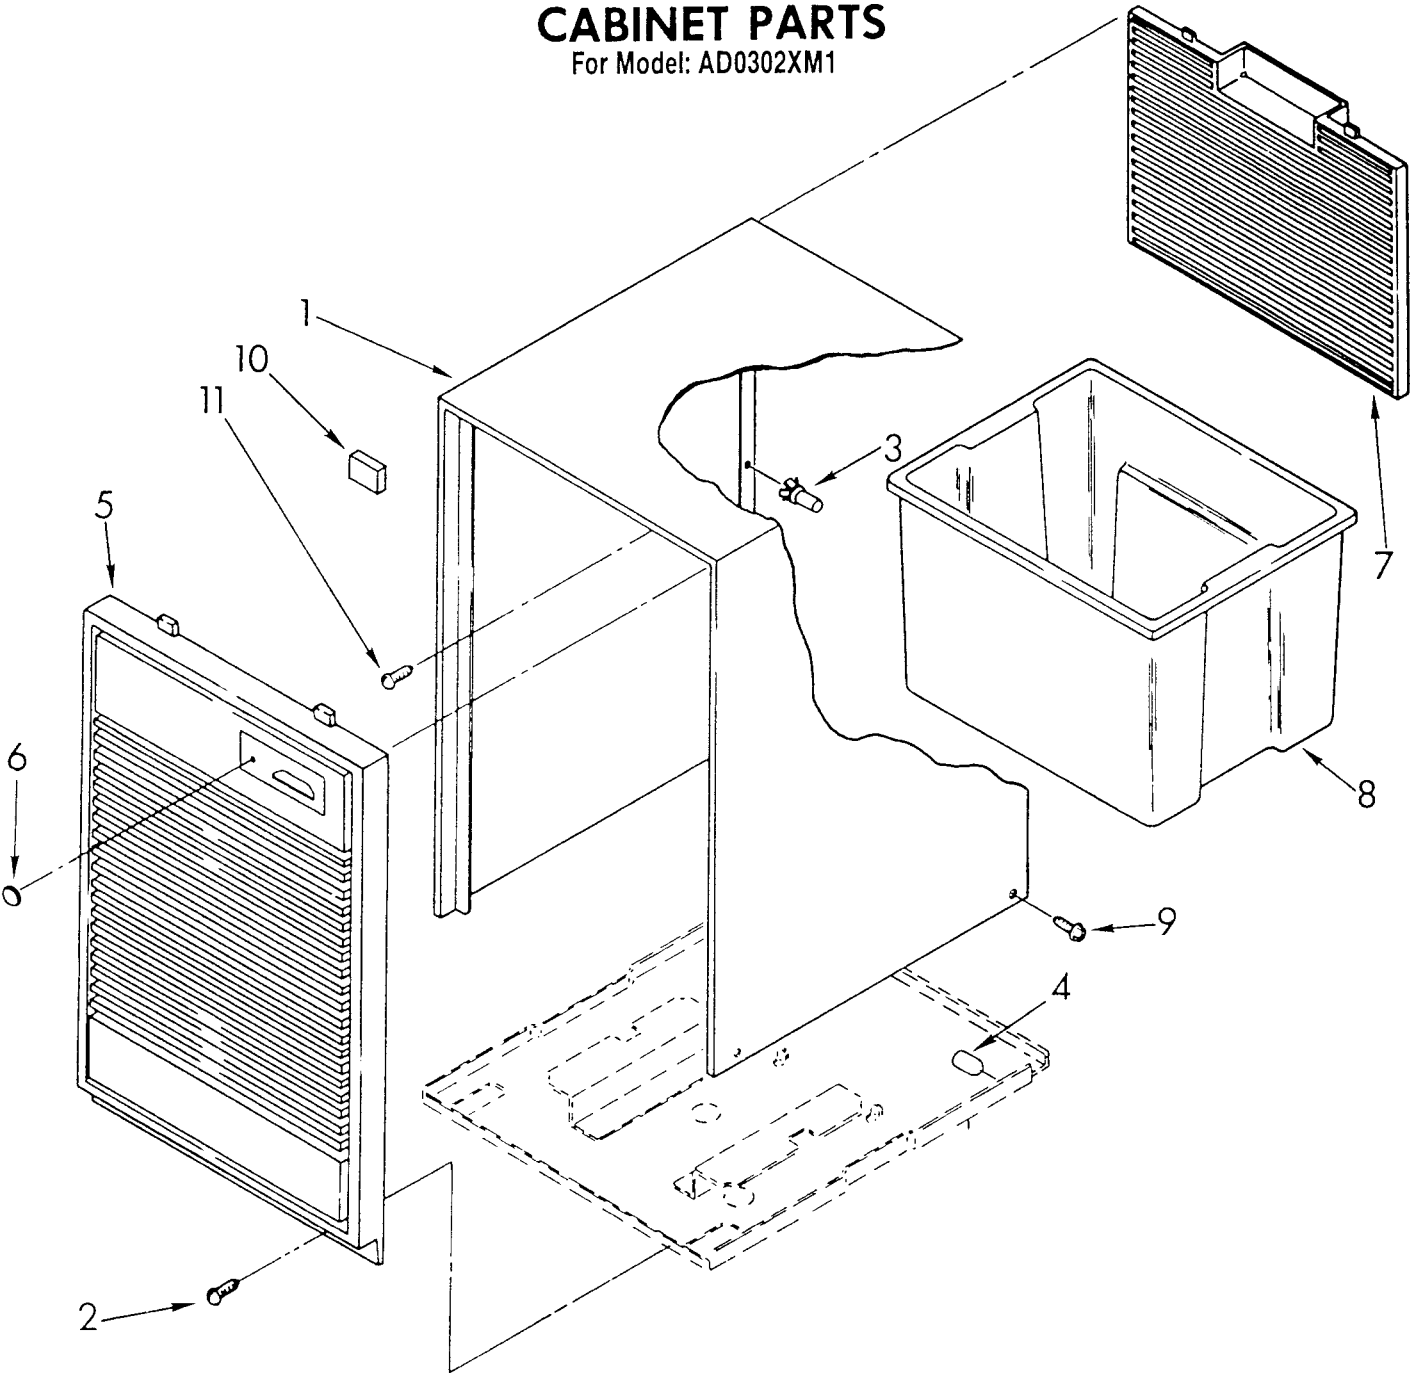

CABINET PARTS

For Model: AD0302XM1

1	998821	Cabinet
2	489104	Screw, #8-32 x 3/8 (2)
3	998813	Retainer Pin (Rear Grille)
4	998869	Cap, Thread
5	950269	Grille, Front
6	998846	Lens, Light
7	998832	Grille, Rear
8	951901	Pan, Condensate
9	489016	Screw, 8-32 x 3/8 (6)
10	948584	Spacer, Grille
11	489073	Screw, 8 x 3/8 (2)

Following Parts Not Illustrated and Optional Parts Not Included

646753	Cap, Condensate Pan
647338	Washer, Cap (Condensate Pan)
485426	Lacquer, Starlight Gray (1/2 Pt. Uncut)
484310	Epoxy, Tube (Aluminum Repair)
505168	Tape, No Drip Valve, Access
978025	1/4" Tube O.D.
978026	5/16" Tube O.D.
978027	3/8" Tube O.D.
978028	1/2" Tube O.D.
978029	5/8" Tube O.D.
978030	3/4" Tube O.D.
978865	Seal, Ring Access Valve (20 Pack)
LIT951037	Sheet, Tech Tech
LIT952622	Guide, Use & Care
LIT789399	List, Repair Parts