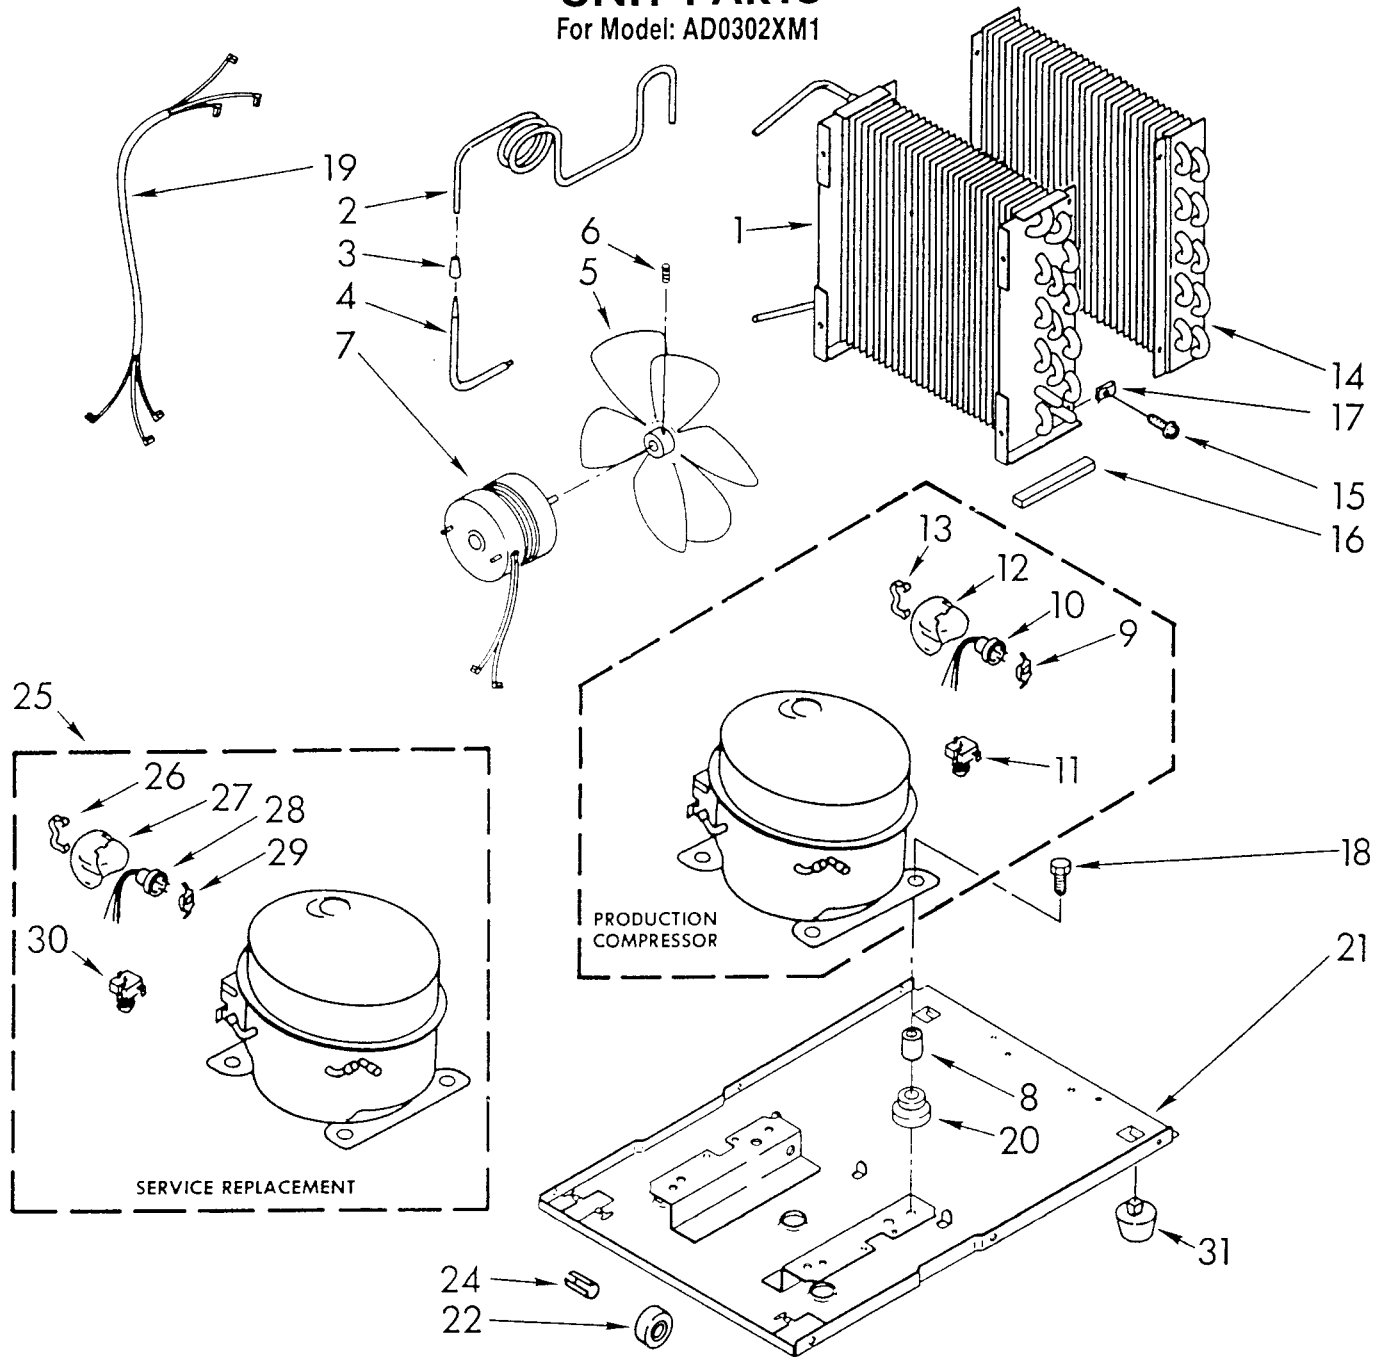

----- Manual continues below -----

**PARTS
LIST
FOR**

**MODEL
AD0302XM1**

DEHUMIDIFIER

FRAME AND CONTROL PARTS

2-86 Litho in U.S.A.

Whirlpool CORPORATION
Benton Harbor, Michigan.

Part No. 789399

269-E-12

1	950747	Indicator, Light
2	951280	Humidistat Assembly
3	951285	Bracket, Humidistat
4	998859	Knob, Humidistat Control
5	488624	Screw, Sm #8 x 3/8
6	998777	Bracket, Fan Motor Mounting
7	488946	Clamp, Tube
8	487910	Screw, 8 x 1/2
9	488130	Nut, Fan Motor 8-32 (2)
10	950431	Board, Terminal
11	488966	Screw, 6 x 3/8
13	998783	Switch, Water Level Control
14	487871	Screw, 8-32 x 3/8
15	950743	Cord, Appliance
16	998779	Plate, Orifice
17	998802	Seal
18	489001	Palnut, 3/8-32
19	949408	Spring, Water Level
20	488480	Screw, SM #8 x 1/2
21		Washer, Repair
	489083	.045 Thickness
	489029	.062 Thickness
	489091	.091 Thickness
23	998729	Support
24	489064	Screw, Mach 8-32 x 5/32 (2)
25	857547	Tie, Cable
26	951281	Cover, Terminal
27	488234	Screw, 8-32 x 1/4

UNIT PARTS

For Model: AD0302XM1

1	949916	Condenser
2	948795	Tube, Restrictor (Length 31.75")
3	474013	Strainer, Tube
4	949896	Tube, Outlet (Includes No.3)
5	948756	Blade, Fan (Includes No.6)
6	488035	Setscrew, 1/4-24 x 5/16
7	949635	Motor, Fan
8	646498	Sleeve (4)
9	950061	Spring, Overload
10	950057	Overload, Protector
11	950058	Relay, Start
12	950055	Cover, Terminal
13	950056	Retainer, Cover
14	998746	Evaporator
15	488624	Screw, 8 x 3/8 (4)
16	998867	Seal
17	486197	Nut, Speed (4)
18	488400	Screw, 1/4-28 x 1" (4)
19	484136	Harness, Wire
20	646499	Grommet (4)
21	950359	Base
22	998726	Roller (2)
24	489015	Pin, Roller (2)
25	876684	Compressor, Service (Complete Assembly)
26	831282	Retainer, Cover
27	865068	Cover, Terminal
28	876686	Overload
29	549086	Spring, Overload
30	876689	Relay
31	951886	Glide (2)