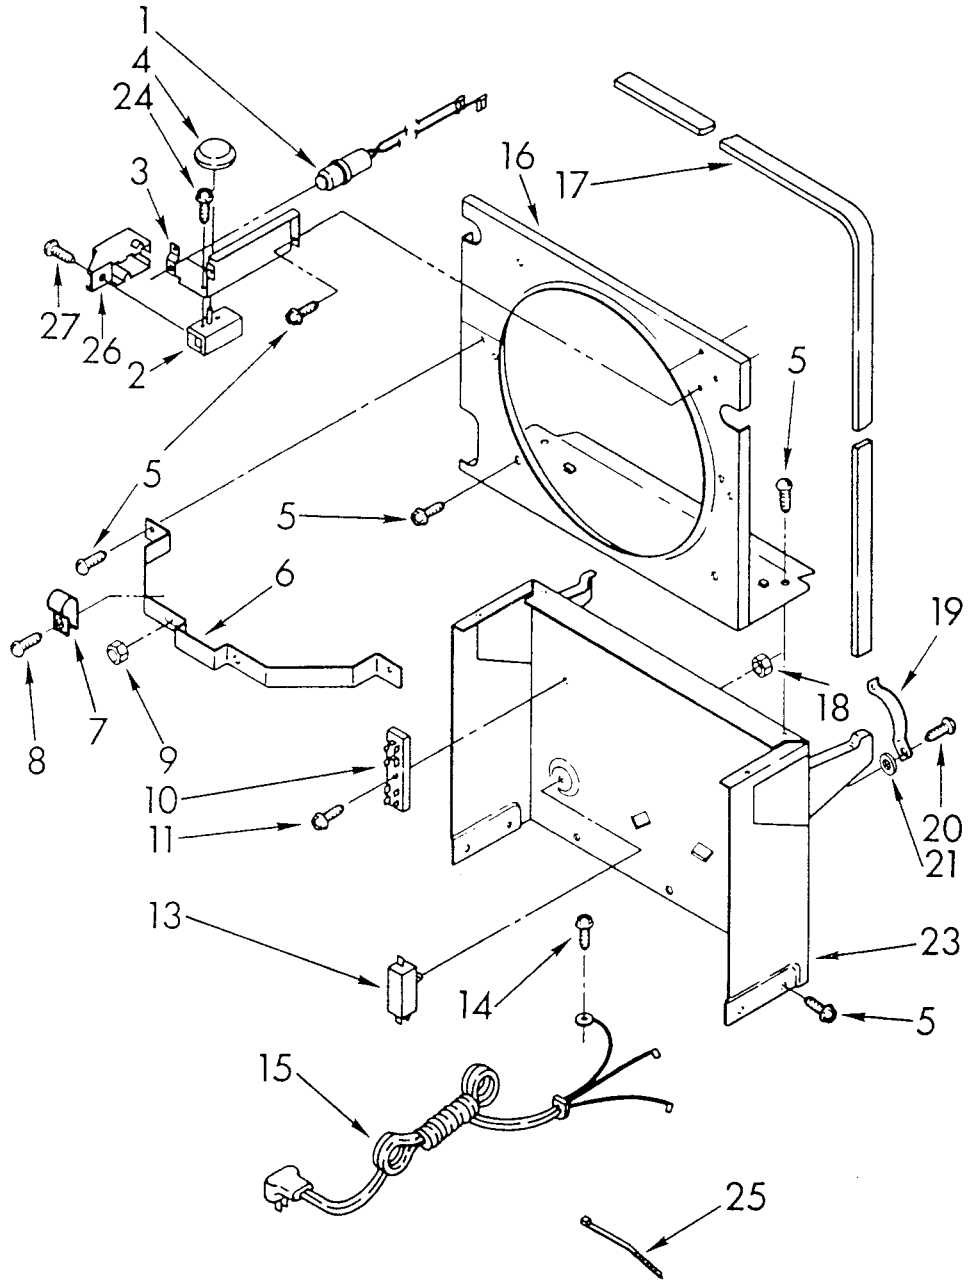

----- Manual continues below -----

**PARTS
LIST
FOR**

**MODEL
AD0302XM1**

DEHUMIDIFIER

FRAME AND CONTROL PARTS

2-86 Litho in U.S.A.

Whirlpool CORPORATION
Benton Harbor, Michigan.

Part No. 789399

269-E-12

1	950747	Indicator, Light
2	951280	Humidistat Assembly
3	951285	Bracket, Humidistat
4	998859	Knob, Humidistat Control
5	488624	Screw, Sm #8 x 3/8
6	998777	Bracket, Fan Motor Mounting
7	488946	Clamp, Tube
8	487910	Screw, 8 x 1/2
9	488130	Nut, Fan Motor 8-32 (2)
10	950431	Board, Terminal
11	488966	Screw, 6 x 3/8
13	998783	Switch, Water Level Control
14	487871	Screw, 8-32 x 3/8
15	950743	Cord, Appliance
16	998779	Plate, Orifice
17	998802	Seal
18	489001	Palnut, 3/8-32
19	949408	Spring, Water Level
20	488480	Screw, SM #8 x 1/2
21		Washer, Repair
	489083	.045 Thickness
	489029	.062 Thickness
	489091	.091 Thickness
23	998729	Support
24	489064	Screw, Mach 8-32 x 5/32 (2)
25	857547	Tie, Cable
26	951281	Cover, Terminal
27	488234	Screw, 8-32 x 1/4

UNIT PARTS

For Model: AD0302XM1

1	949916	Condenser
2	948795	Tube, Restrictor (Length 31.75")
3	474013	Strainer, Tube
4	949896	Tube, Outlet (Includes No.3)
5	948756	Blade, Fan (Includes No.6)
6	488035	Setscrew, 1/4-24 x 5/16
7	949635	Motor, Fan
8	646498	Sleeve (4)
9	950061	Spring, Overload
10	950057	Overload, Protector
11	950058	Relay, Start
12	950055	Cover, Terminal
13	950056	Retainer, Cover
14	998746	Evaporator
15	488624	Screw, 8 x 3/8 (4)
16	998867	Seal
17	486197	Nut, Speed (4)
18	488400	Screw, 1/4-28 x 1" (4)
19	484136	Harness, Wire
20	646499	Grommet (4)
21	950359	Base
22	998726	Roller (2)
24	489015	Pin, Roller (2)
25	876684	Compressor, Service (Complete Assembly)
26	831282	Retainer, Cover
27	865068	Cover, Terminal
28	876686	Overload
29	549086	Spring, Overload
30	876689	Relay
31	951886	Glide (2)