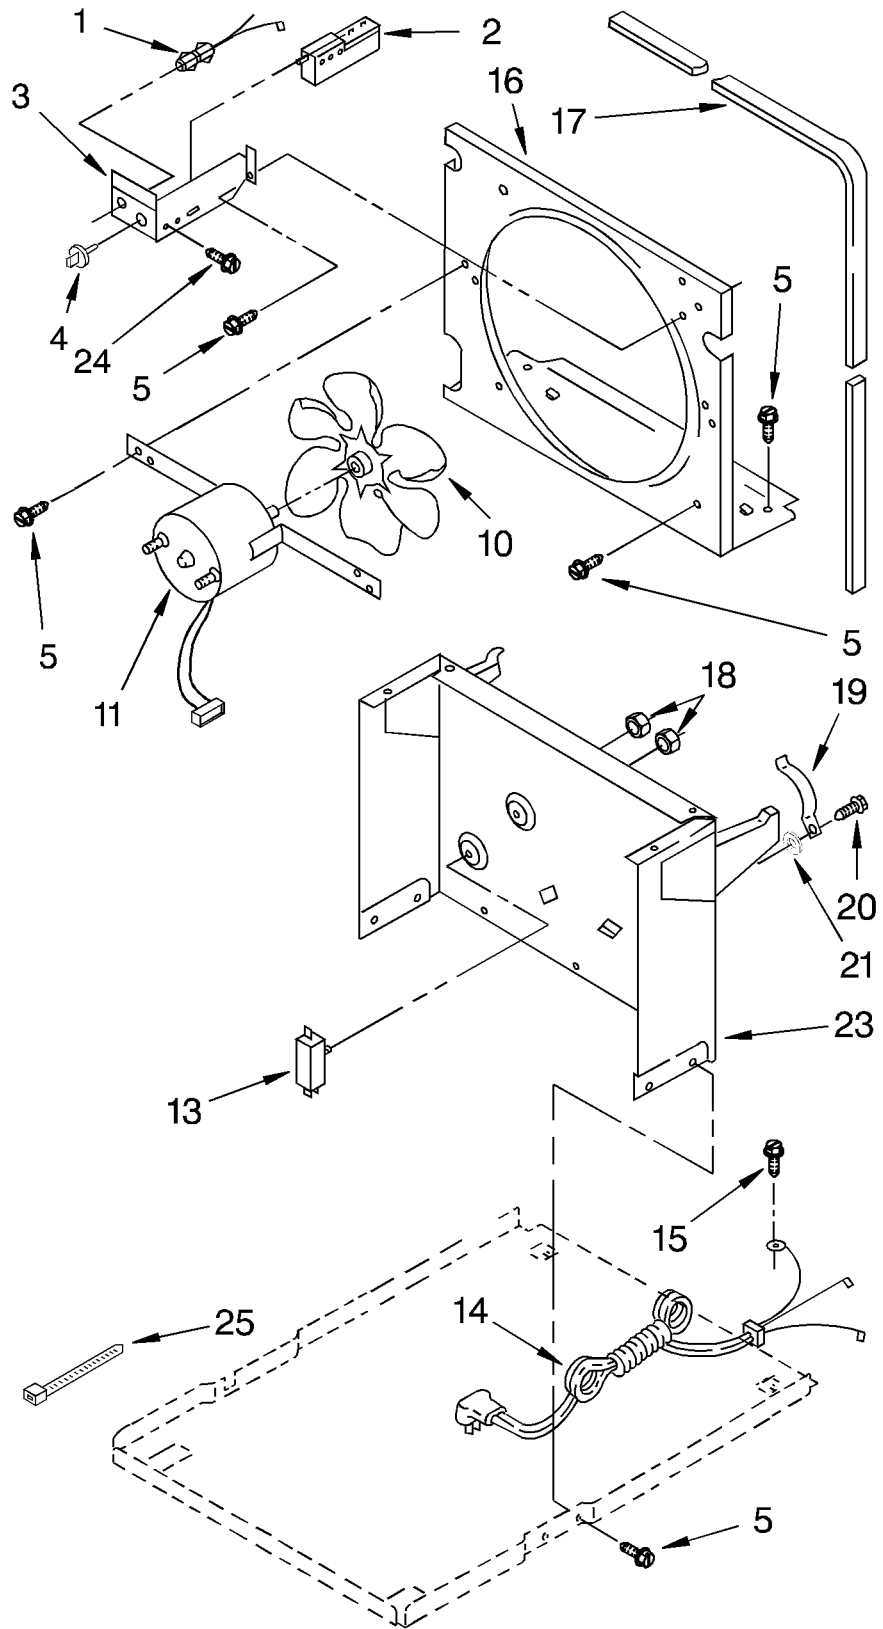

----- Manual continues below -----

UNIT PARTS

For Model: AD0402XA2

DEHUMIDIFIER *

1		LITERATURE PARTS
	LIT1168183	Sheet, Tech
	LIT1167573	Diagram, Wiring
	LIT1169992	Use & Care Guide
2	1168191	Tube, Restrictor (46.0" Length)
3	1162526	Strainer
4	950058	Relay
5	1167544	Condenser
8	1167574	Deicer, Bimetal
9	950061	Spring, Overload
10	1163837	Overload
11	708531	Bend Return (10)
12	950055	Cover, Terminal
13	950056	Retainer, Cover
14	1168186	Evaporator
16	1162372	Seal
18	1166034	Bolt, 1/4-28 x 1 (4)
19	1167561	Harness, Wire
20	1100826	Grommet (4)
21	1157584	Base
22	998726	Roller (2)
23	489015	Roll Pin-2.0 LG
24	951886	Glide-Natural (2)
25	1164774	Compressor, (Complete Assembly)
26	708532	Bend, Return (4)
27	855199	Bend, Return (8)
28	854624	Bend, Return (1)
30	1162348	Seal, Evaporator (Top)
31	1180752	Relief, Strain
32	1162650	Insulation (Restrictor Tube)

REFRIGERANT CHARGE 8.75 OZ.

Following Parts Not Illustrated and Optional Parts Not Included

1162476	PTC Start Device
1162477	PTC Clamp
1162377	Wire Assy. (2)
488480	Screw 8-18 x 1/2

AIR FLOW AND CONTROL PARTS

For Model: AD0402XA2

1	1164804	Light, Indicator
2	1166055	Humidistat, Control
3	1167040	Bracket, Control
4	1162670	Knob, Control (1)
5	488480	Screw #8 x 1/2
10	949645	Blade, Fan
11	1164813	Motor, Fan
13	999747	Switch, Water Level Control
14	1166038	Cord, Appliance
15	487871	Screw, 8-32 x 3/8
16	1166838	Plate, Orifice
17	1162704	Seal
18	489001	Palnut, 3/8-32
19	1161718	Spring, Water Level
20	486194	Screw #8 x 1/2
21		Washer, Repair
	489083	.030 Thickness
	489091	.045 Thickness
	489029	.060 Thickness
23	1163800	Support
24	1162513	Screw, S.M.#8 x 1/4
25	602851	Tie, Cable (3)

CABINET PARTS

For Model: AD0402XA2

1	1164265	Cabinet
2	1166018	Screw
3	998813	Retainer, Pin (2) (Rear Grille)
5	1164263	Grille, Front
6	998846	Lens, Light
7	1164264	Grille, Rear
8	489073	Screw, 8 x 3/8
11	1166017	Screw
12	1164771	Pan, Condensate