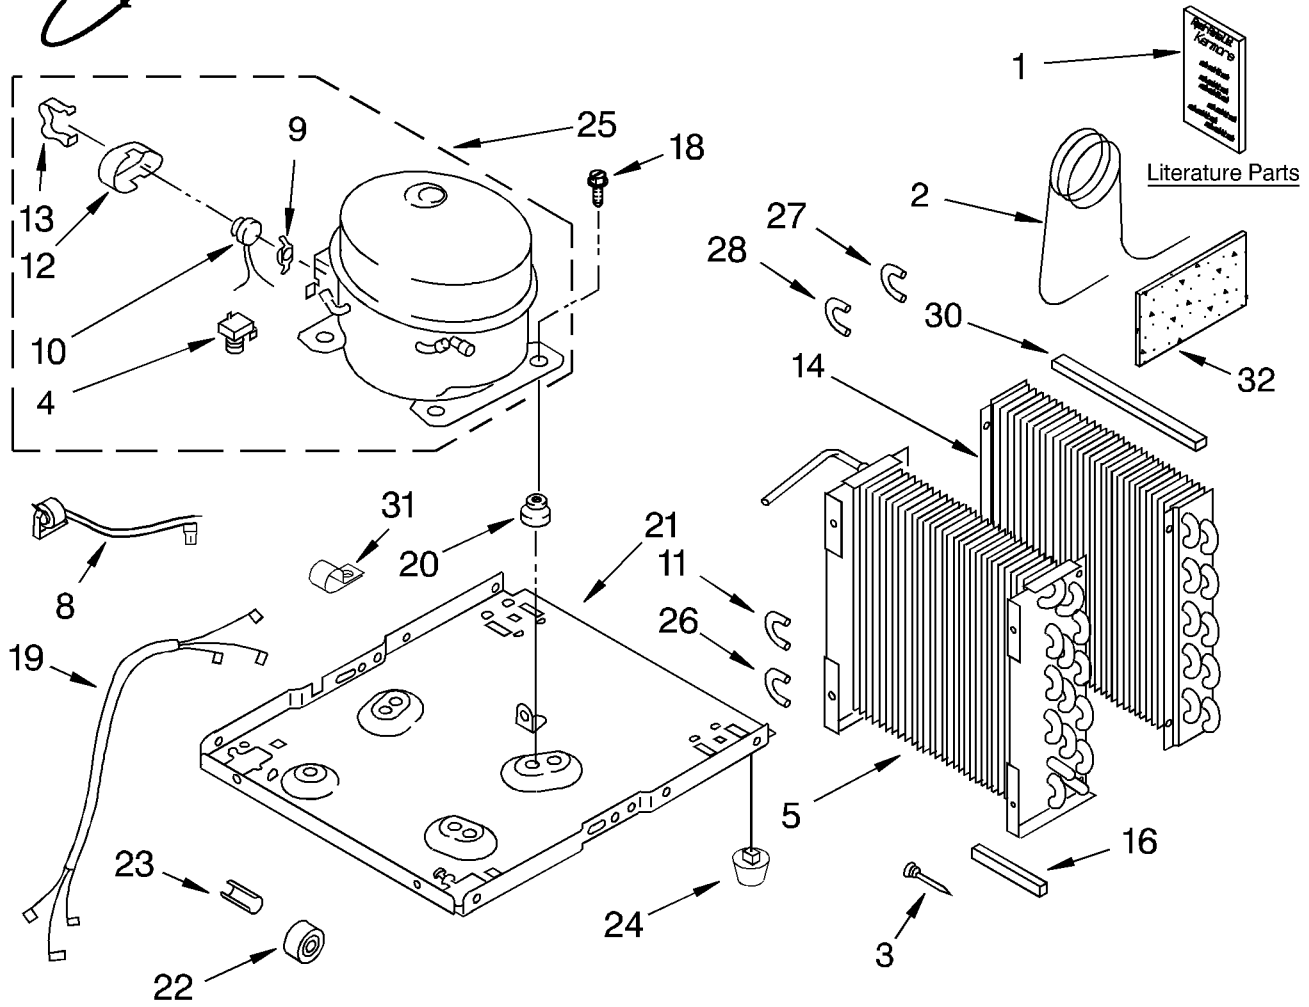

----- Manual continues below -----

UNIT PARTS

For Model: AD0402XA2

DEHUMIDIFIER *

1		LITERATURE PARTS
	LIT1168183	Sheet, Tech
	LIT1167573	Diagram, Wiring
	LIT1169992	Use & Care Guide
2	1168191	Tube, Restrictor (46.0" Length)
3	1162526	Strainer
4	950058	Relay
5	1167544	Condenser
8	1167574	Deicer, Bimetal
9	950061	Spring, Overload
10	1163837	Overload
11	708531	Bend Return (10)
12	950055	Cover, Terminal
13	950056	Retainer, Cover
14	1168186	Evaporator
16	1162372	Seal
18	1166034	Bolt, 1/4-28 x 1 (4)
19	1167561	Harness, Wire
20	1100826	Grommet (4)
21	1157584	Base
22	998726	Roller (2)
23	489015	Roll Pin-2.0 LG
24	951886	Glide-Natural (2)
25	1164774	Compressor, (Complete Assembly)
26	708532	Bend, Return (4)
27	855199	Bend, Return (8)
28	854624	Bend, Return (1)
30	1162348	Seal, Evaporator (Top)
31	1180752	Relief, Strain
32	1162650	Insulation (Restrictor Tube)

REFRIGERANT CHARGE 8.75 OZ.

Following Parts Not Illustrated and Optional Parts Not Included

1162476	PTC Start Device
1162477	PTC Clamp
1162377	Wire Assy. (2)
488480	Screw 8-18 x 1/2

AIR FLOW AND CONTROL PARTS

For Model: AD0402XA2

1	1164804	Light, Indicator
2	1166055	Humidistat, Control
3	1167040	Bracket, Control
4	1162670	Knob, Control (1)
5	488480	Screw #8 x 1/2
10	949645	Blade, Fan
11	1164813	Motor, Fan
13	999747	Switch, Water Level Control
14	1166038	Cord, Appliance
15	487871	Screw, 8-32 x 3/8
16	1166838	Plate, Orifice
17	1162704	Seal
18	489001	Palnut, 3/8-32
19	1161718	Spring, Water Level
20	486194	Screw #8 x 1/2
21		Washer, Repair
	489083	.030 Thickness
	489091	.045 Thickness
	489029	.060 Thickness
23	1163800	Support
24	1162513	Screw, S.M.#8 x 1/4
25	602851	Tie, Cable (3)