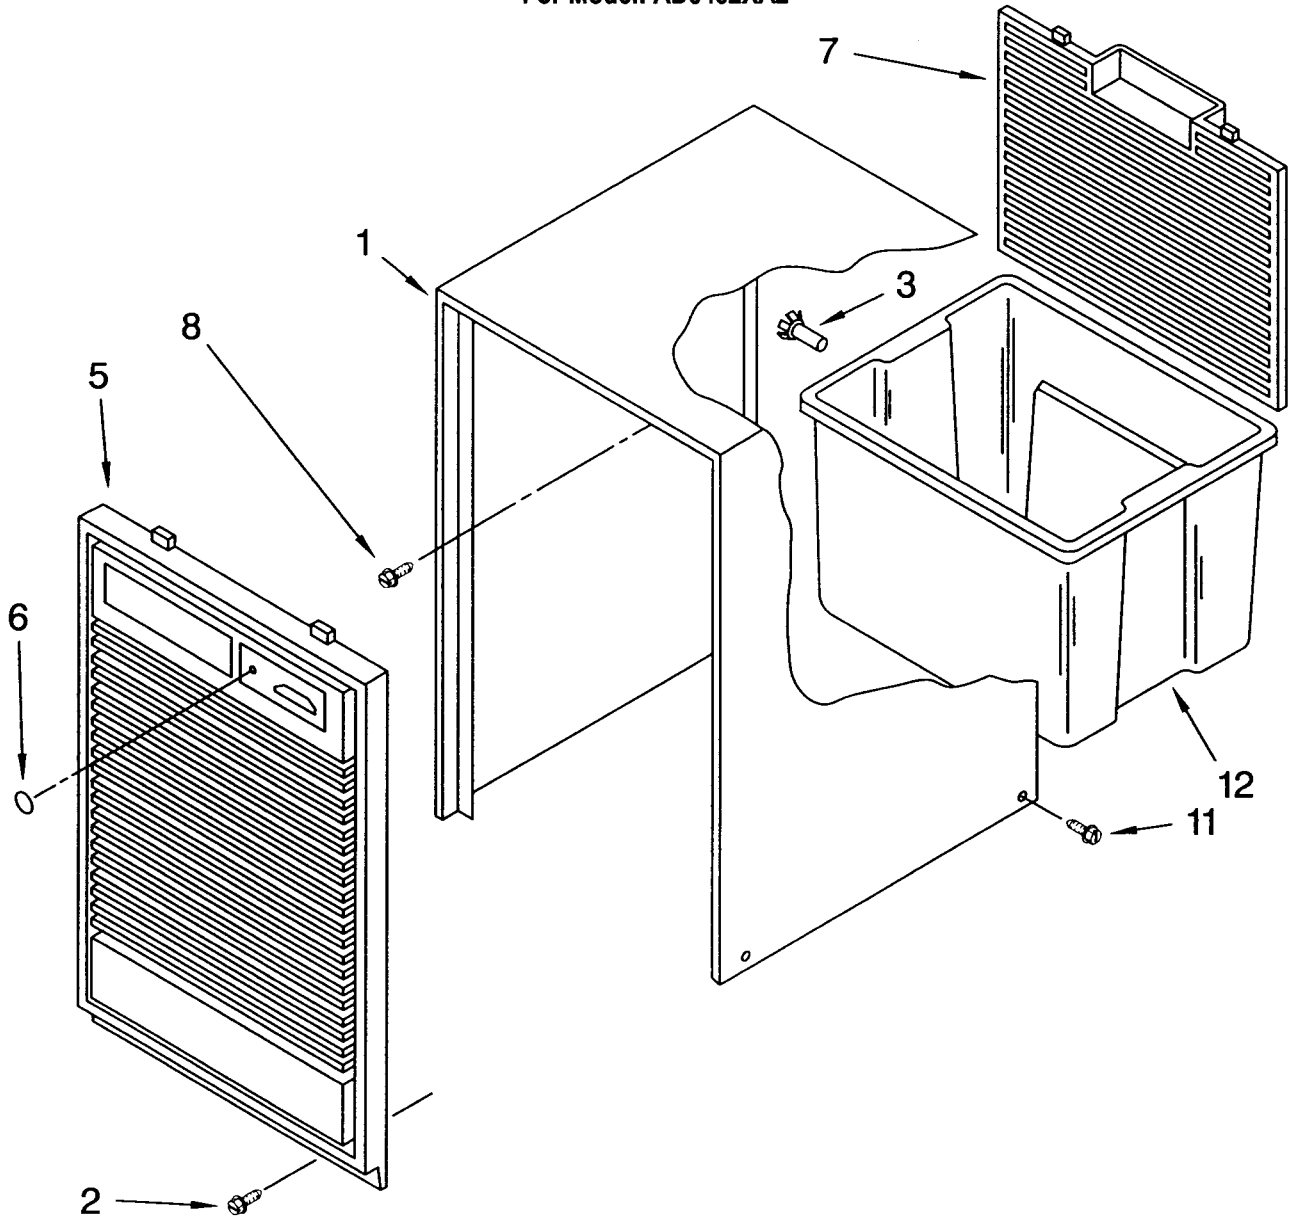

CABINET PARTS

For Model: AD0402XA2