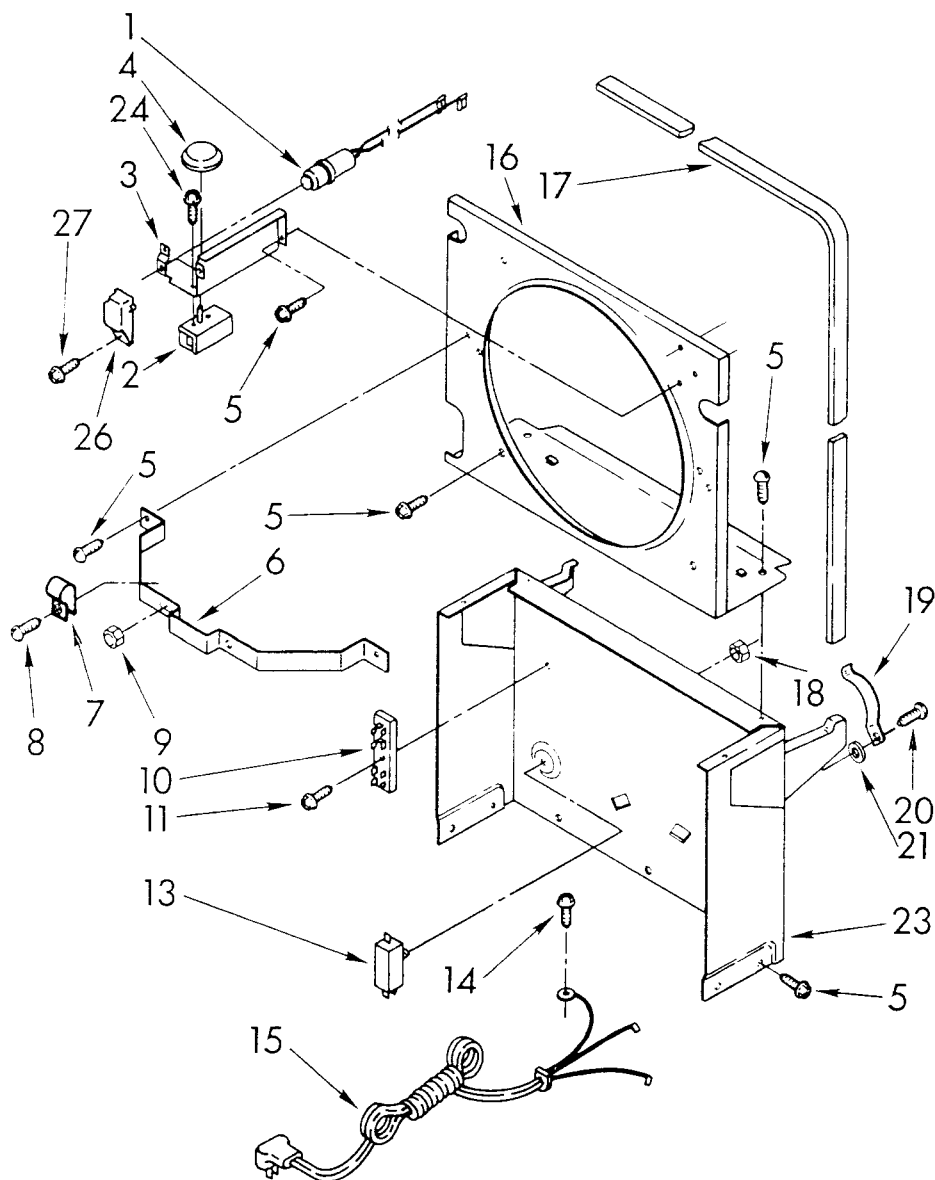

----- Manual continues below -----

**PARTS
LIST
FOR**

DEHUMIDIFIER

**MODEL
AD-0402-XM0**

FRAME AND CONTROL PARTS

1-84 Litho in U.S.A.

Whirlpool CORPORATION

Benton Harbor, Michigan.

FOR SERVICE INFORMATION
SEE SERVICE (BROWN) FILMCARD(S)

*108-A-2
226-G-12*

Part No. 877499

1	950747	Light Assembly
2	951280	Humidistat Assembly
3	951285	Bracket, Humidistat
4	998859	Knob, Humidistat Control
5	488624	Screw, SM #8 x 3/8
6	998777	Bracket, Fan Motor Mounting
7	488946	Clamp, Tube
8	487910	Screw, 8 x 1/2A
9	488130	Nut, Fan Motor 8-32 (2)
10	950431	Board, Terminal
11	488966	Screw, SM #6 x 3/8
13	998783	Switch, Water Level Control
14	487871	Screw, 8-32 x 3/8
15	950743	Cord, Appliance
16	998779	Plate, Orifice
17	998802	Seal
18	489001	Palnut, 3/8-32
19	998730	Spring, Water Level
20	488480	Screw, SM #8 x 1/2
21		Washer, Repair
	489083	.030 Thickness
	489091	.045 Thickness
	489029	.060 Thickness
23	998729	Support
24	489064	Screw, Mach 8-32 x 5/32
26	951281	Cover, Terminal
27	488234	Screw, 8-32 x 1/4

UNIT PARTS

For Model: AD-0402-XM0

1	949916	Condenser (Length 26.0")
2	948796	Tube, Restrictor
3	474013	Strainer, Outlet Tube
4	949896	Tube, Outlet (Includes Strainer, Part No. 49599)
5	948756	Blade, Fan (Includes Setscrew, Part No. 488035)
6	488035	Setscrew, 1/4 x 5/16
7	949635	Motor, Fan
8	484301	Compressor
9	547272	Bumper, Relay
10	998788	Overload
11	548338	Relay, Start
12	549945	Case, Relay
13	531318	Spring, Relay Case
14	998746	Evaporator
15	488624	Screw, 8 x 3/8 (4)
16	998867	Seal
17	486197	Nut, Speed (4)
18	488400	Screw, 1/4-28 x 1 (4)
19	484136	Harness, Wire
20	531082	Grommet (4)
21	998720	Base
22	*489027	Screw, 1/4-28 x 1-1/4
23	*489030	Washer, Cup
24	*858424	Sleeve
25	*469581	Grommet
27	998725	Glide (2)
28	489015	Roll Pin (2)
29	998726	Roller (2)