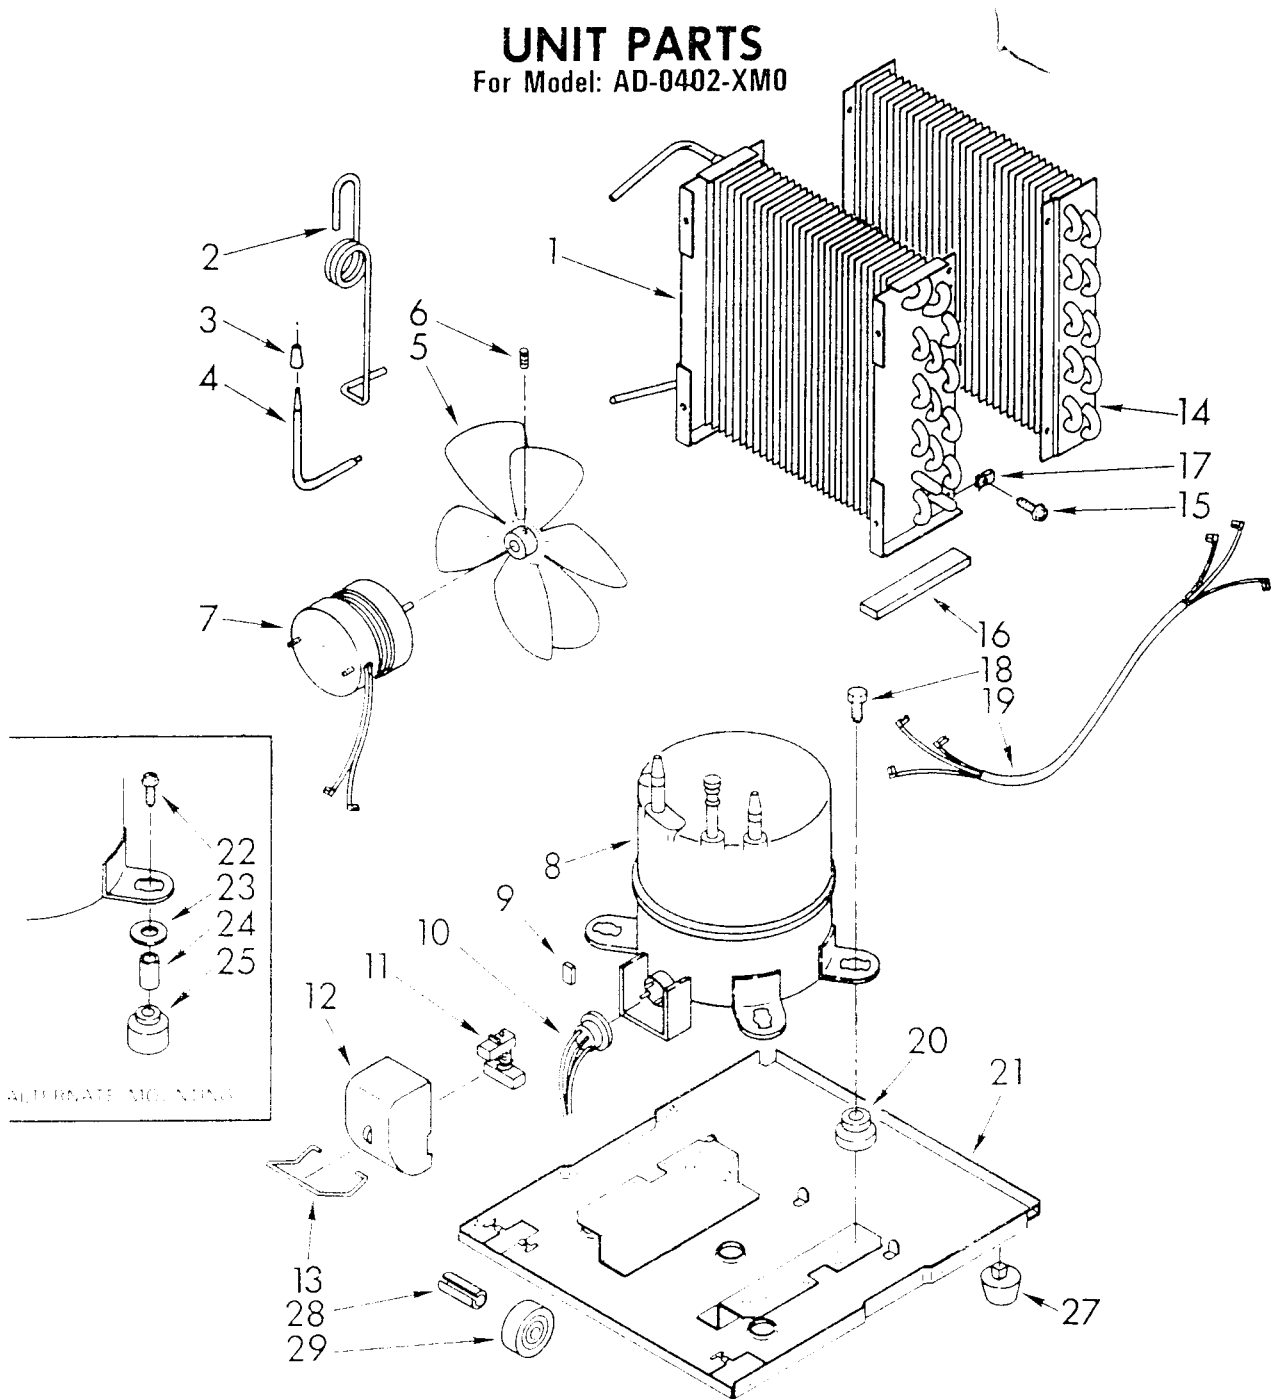

FOR SERVICE INFORMATION
SEE SERVICE (BROWN) FILMCARD(S)

*108-A-2
226-G-12*

Part No. 877499

1	950747	Light Assembly
2	951280	Humidistat Assembly
3	951285	Bracket, Humidistat
4	998859	Knob, Humidistat Control
5	488624	Screw, SM #8 x 3/8
6	998777	Bracket, Fan Motor Mounting
7	488946	Clamp, Tube
8	487910	Screw, 8 x 1/2A
9	488130	Nut, Fan Motor 8-32 (2)
10	950431	Board, Terminal
11	488966	Screw, SM #6 x 3/8
13	998783	Switch, Water Level Control
14	487871	Screw, 8-32 x 3/8
15	950743	Cord, Appliance
16	998779	Plate, Orifice
17	998802	Seal
18	489001	Palnut, 3/8-32
19	998730	Spring, Water Level
20	488480	Screw, SM #8 x 1/2
21		Washer, Repair
	489083	.030 Thickness
	489091	.045 Thickness
	489029	.060 Thickness
23	998729	Support
24	489064	Screw, Mach 8-32 x 5/32
26	951281	Cover, Terminal
27	488234	Screw, 8-32 x 1/4

UNIT PARTS

For Model: AD-0402-XM0

1	949916	Condenser (Length 26.0")
2	948796	Tube, Restrictor
3	474013	Strainer, Outlet Tube
4	949896	Tube, Outlet (Includes Strainer, Part No. 49599)
5	948756	Blade, Fan (Includes Setscrew, Part No. 488035)
6	488035	Setscrew, 1/4 x 5/16
7	949635	Motor, Fan
8	484301	Compressor
9	547272	Bumper, Relay
10	998788	Overload
11	548338	Relay, Start
12	549945	Case, Relay
13	531318	Spring, Relay Case
14	998746	Evaporator
15	488624	Screw, 8 x 3/8 (4)
16	998867	Seal
17	486197	Nut, Speed (4)
18	488400	Screw, 1/4-28 x 1 (4)
19	484136	Harness, Wire
20	531082	Grommet (4)
21	998720	Base
22	*489027	Screw, 1/4-28 x 1-1/4
23	*489030	Washer, Cup
24	*858424	Sleeve
25	*469581	Grommet
27	998725	Glide (2)
28	489015	Roll Pin (2)
29	998726	Roller (2)