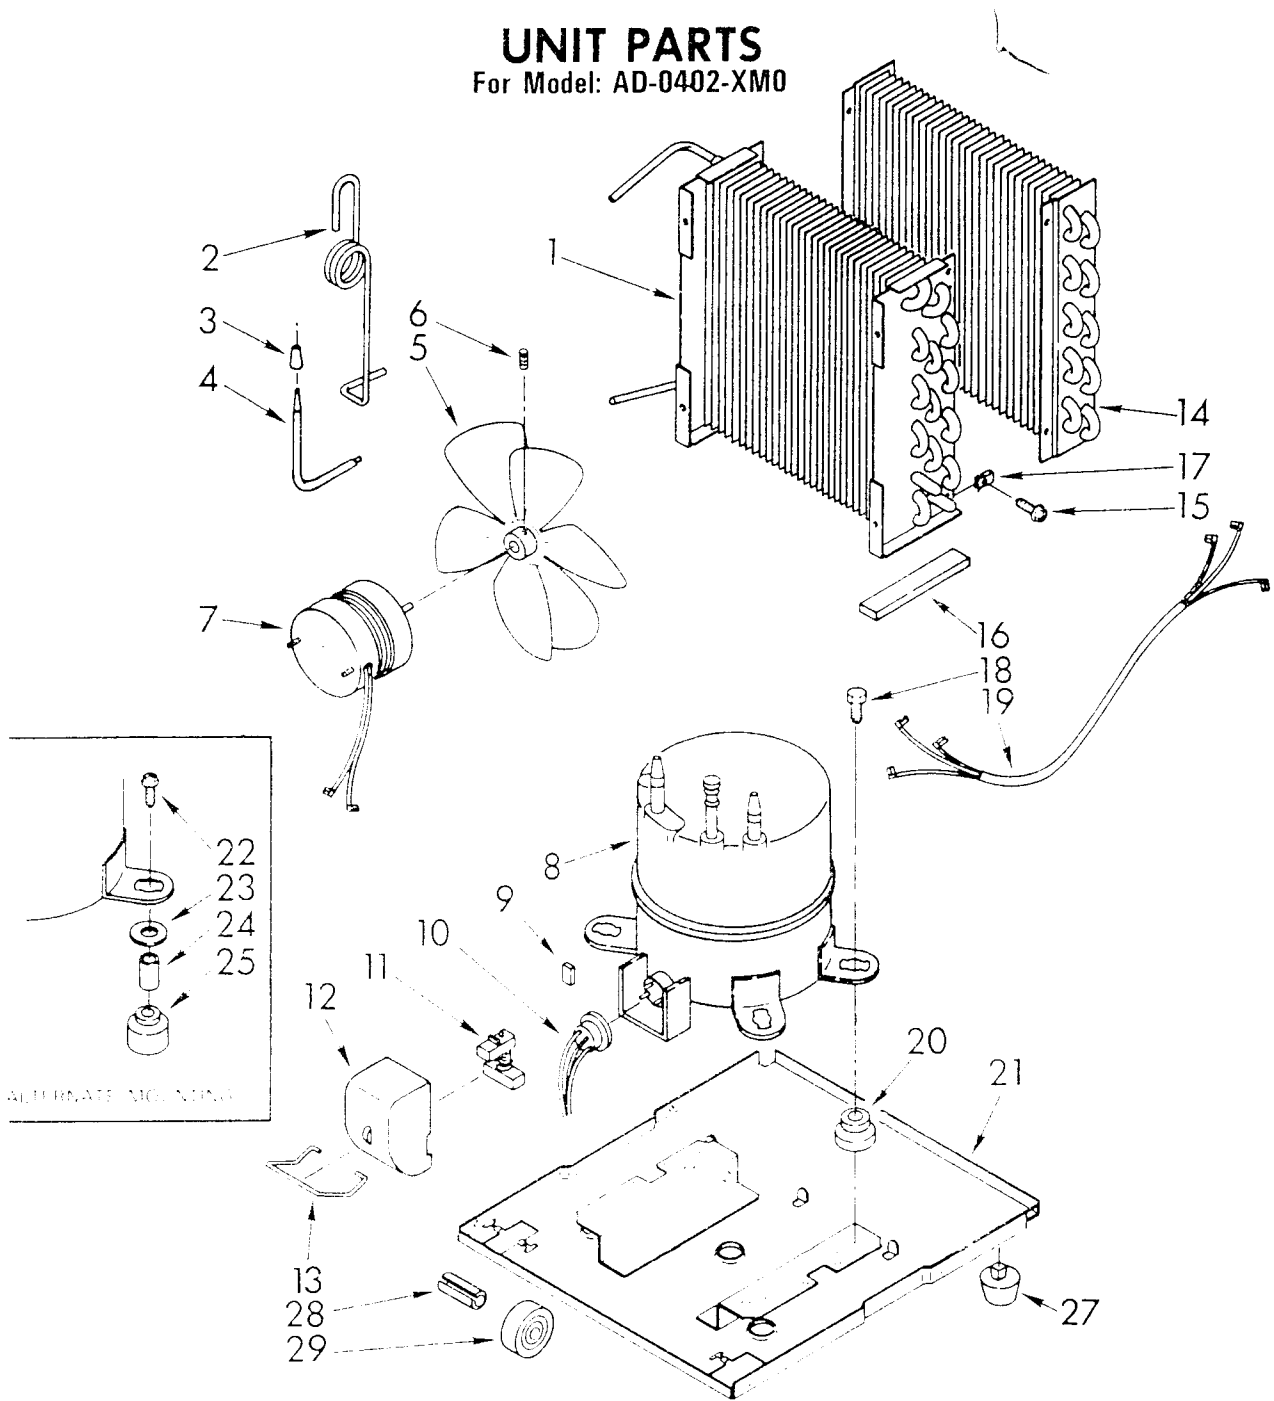

108-A-2
226-G-12

Part No. 877499

1	950747	Light Assembly
2	951280	Humidistat Assembly
3	951285	Bracket, Humidistat
4	998859	Knob, Humidistat Control
5	488624	Screw, SM #8 x 3/8
6	998777	Bracket, Fan Motor Mounting
7	488946	Clamp, Tube
8	487910	Screw, 8 x 1/2A
9	488130	Nut, Fan Motor 8-32 (2)
10	950431	Board, Terminal
11	488966	Screw, SM #6 x 3/8
13	998783	Switch, Water Level Control
14	487871	Screw, 8-32 x 3/8
15	950743	Cord, Appliance
16	998779	Plate, Orifice
17	998802	Seal
18	489001	Palnut, 3/8-32
19	998730	Spring, Water Level
20	488480	Screw, SM #8 x 1/2
21		Washer, Repair
	489083	.030 Thickness
	489091	.045 Thickness
	489029	.060 Thickness
23	998729	Support
24	489064	Screw, Mach 8-32 x 5/32
26	951281	Cover, Terminal
27	488234	Screw, 8-32 x 1/4

UNIT PARTS

For Model: AD-0402-XM0

1	949916	Condenser (Length 26.0")
2	948796	Tube, Restrictor
3	474013	Strainer, Outlet Tube
4	949896	Tube, Outlet (Includes Strainer, Part No. 49599)
5	948756	Blade, Fan (Includes Setscrew, Part No. 488035)
6	488035	Setscrew, 1/4 x 5/16
7	949635	Motor, Fan
8	484301	Compressor
9	547272	Bumper, Relay
10	998788	Overload
11	548338	Relay, Start
12	549945	Case, Relay
13	531318	Spring, Relay Case
14	998746	Evaporator
15	488624	Screw, 8 x 3/8 (4)
16	998867	Seal
17	486197	Nut, Speed (4)
18	488400	Screw, 1/4-28 x 1 (4)
19	484136	Harness, Wire
20	531082	Grommet (4)
21	998720	Base
22	*489027	Screw, 1/4-28 x 1-1/4
23	*489030	Washer, Cup
24	*858424	Sleeve
25	*469581	Grommet
27	998725	Glide (2)
28	489015	Roll Pin (2)
29	998726	Roller (2)