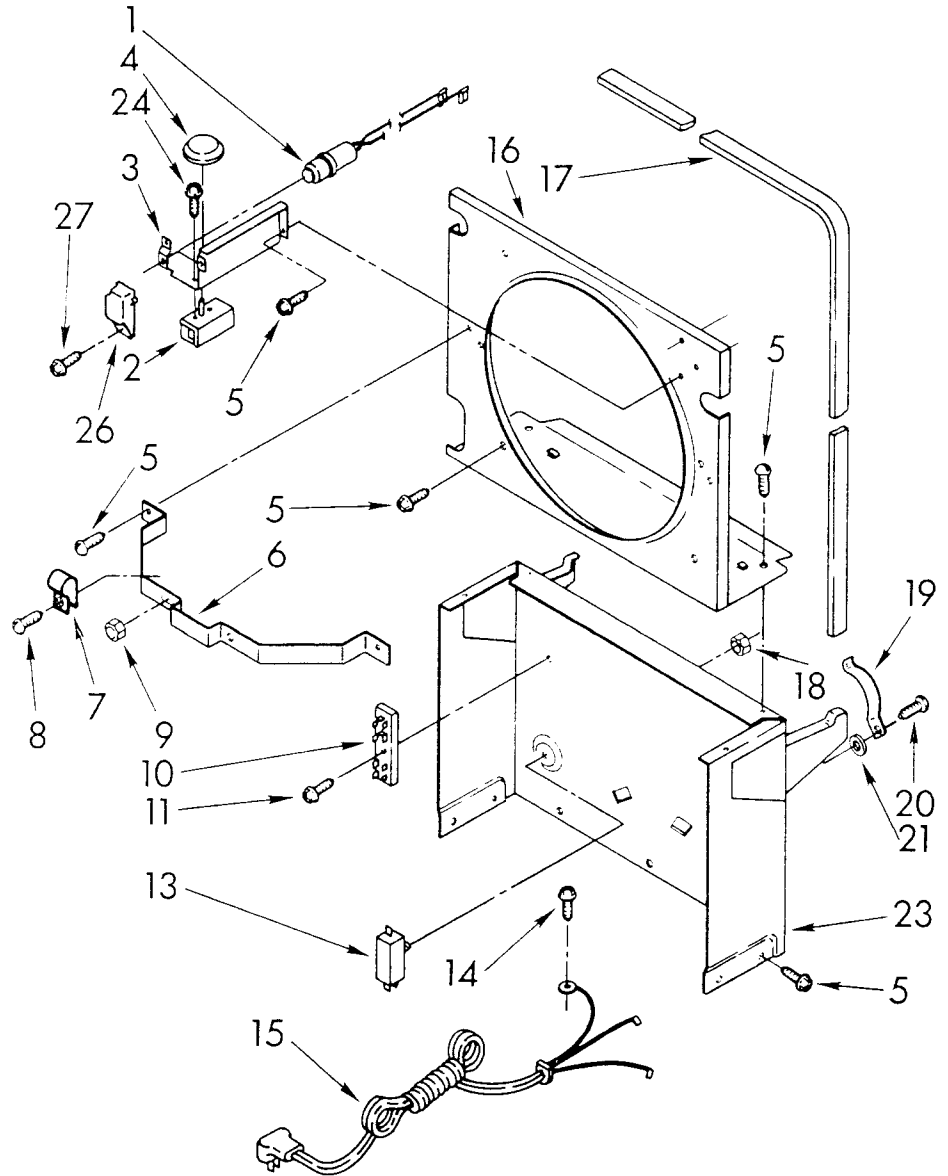

**PARTS
LIST
FOR**

DEHUMIDIFIER

**MODEL
AD-0402-XM0**

FRAME AND CONTROL PARTS

1-84 Litho in U.S.A.

Whirlpool CORPORATION

Benton Harbor, Michigan.

FOR SERVICE INFORMATION
SEE SERVICE (BROWN) FILM CARD(S)

108-A-2
226-G-12

Part No. 877499

1	950747	Light Assembly
2	951280	Humidistat Assembly
3	951285	Bracket, Humidistat
4	998859	Knob, Humidistat Control
5	488624	Screw, SM #8 x 3/8
6	998777	Bracket, Fan Motor Mounting
7	488946	Clamp, Tube
8	487910	Screw, 8 x 1/2A
9	488130	Nut, Fan Motor 8-32 (2)
10	950431	Board, Terminal
11	488966	Screw, SM #6 x 3/8
13	998783	Switch, Water Level Control
14	487871	Screw, 8-32 x 3/8
15	950743	Cord, Appliance
16	998779	Plate, Orifice
17	998802	Seal
18	489001	Palnut, 3/8-32
19	998730	Spring, Water Level
20	488480	Screw, SM #8 x 1/2
21		Washer, Repair
	489083	.030 Thickness
	489091	.045 Thickness
	489029	.060 Thickness
23	998729	Support
24	489064	Screw, Mach 8-32 x 5/32
26	951281	Cover, Terminal
27	488234	Screw, 8-32 x 1/4

UNIT PARTS

For Model: AD-0402-XM0

1	949916	Condenser (Length 26.0")
2	948796	Tube, Restrictor
3	474013	Strainer, Outlet Tube
4	949896	Tube, Outlet (Includes Strainer, Part No. 49599)
5	948756	Blade, Fan (Includes Setscrew, Part No. 488035)
6	488035	Setscrew, 1/4 x 5/16
7	949635	Motor, Fan
8	484301	Compressor
9	547272	Bumper, Relay
10	998788	Overload
11	548338	Relay, Start
12	549945	Case, Relay
13	531318	Spring, Relay Case
14	998746	Evaporator
15	488624	Screw, 8 x 3/8 (4)
16	998867	Seal
17	486197	Nut, Speed (4)
18	488400	Screw, 1/4-28 x 1 (4)
19	484136	Harness, Wire
20	531082	Grommet (4)
21	998720	Base
22	*489027	Screw, 1/4-28 x 1-1/4
23	*489030	Washer, Cup
24	*858424	Sleeve
25	*469581	Grommet
27	998725	Glide (2)
28	489015	Roll Pin (2)
29	998726	Roller (2)