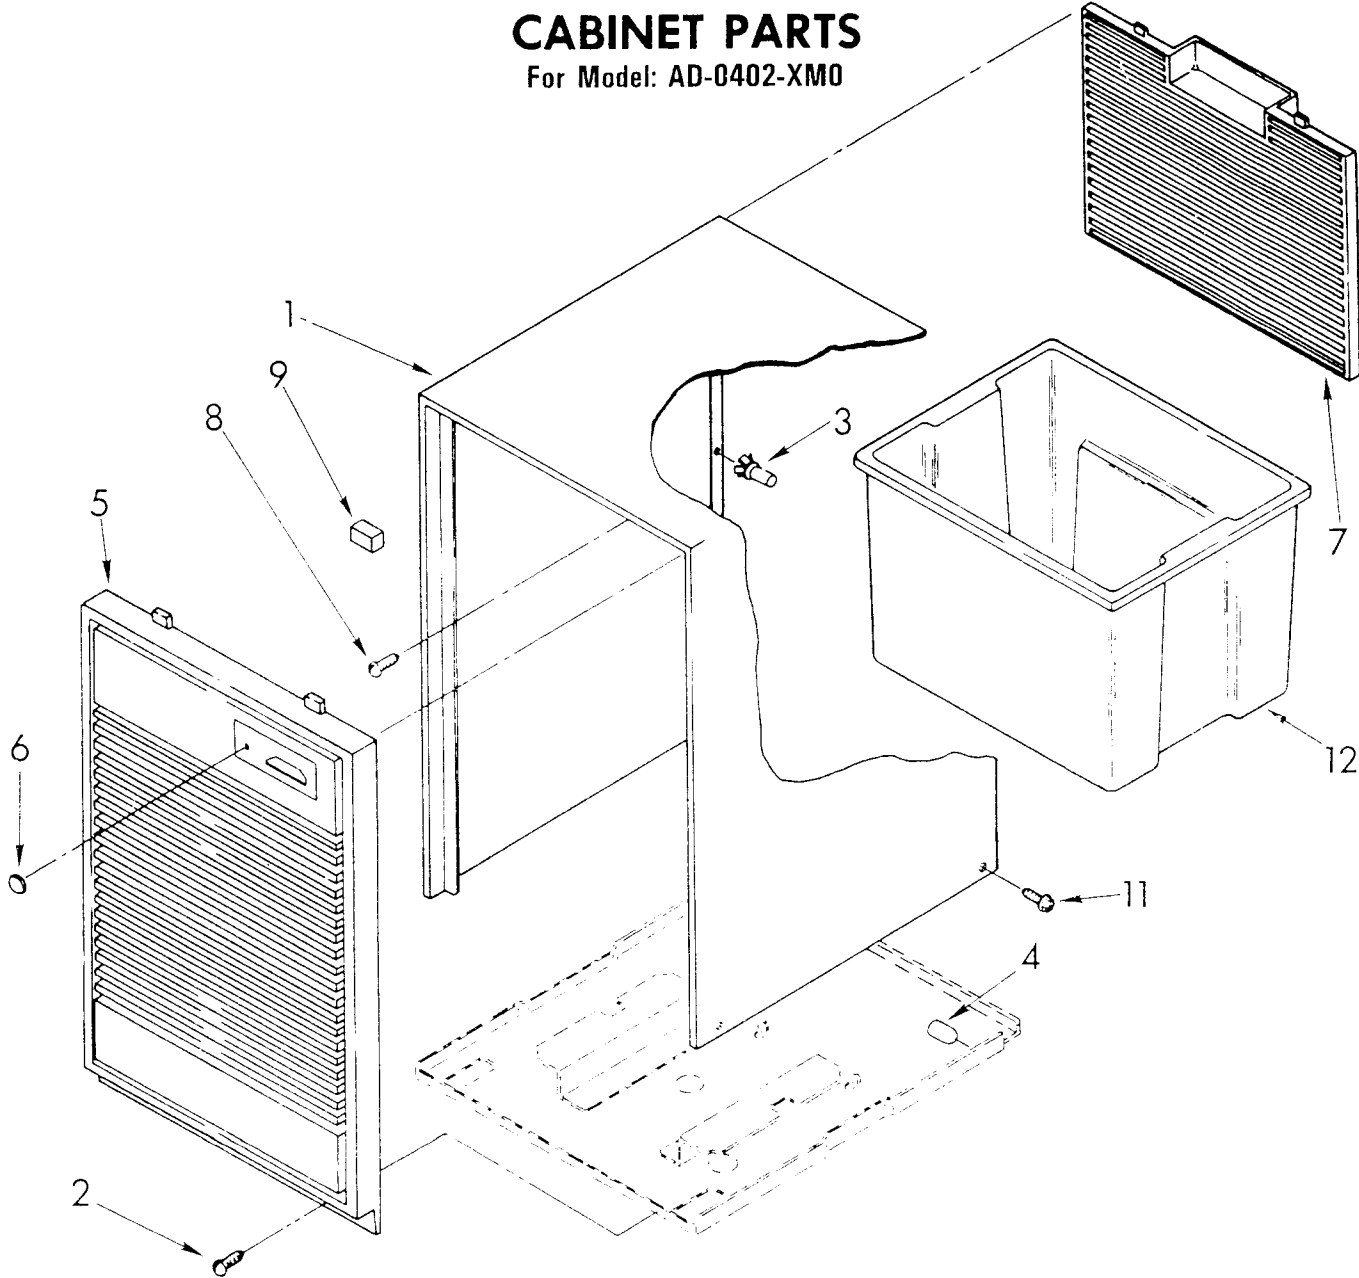

CABINET PARTS

For Model: AD-0402-XM0