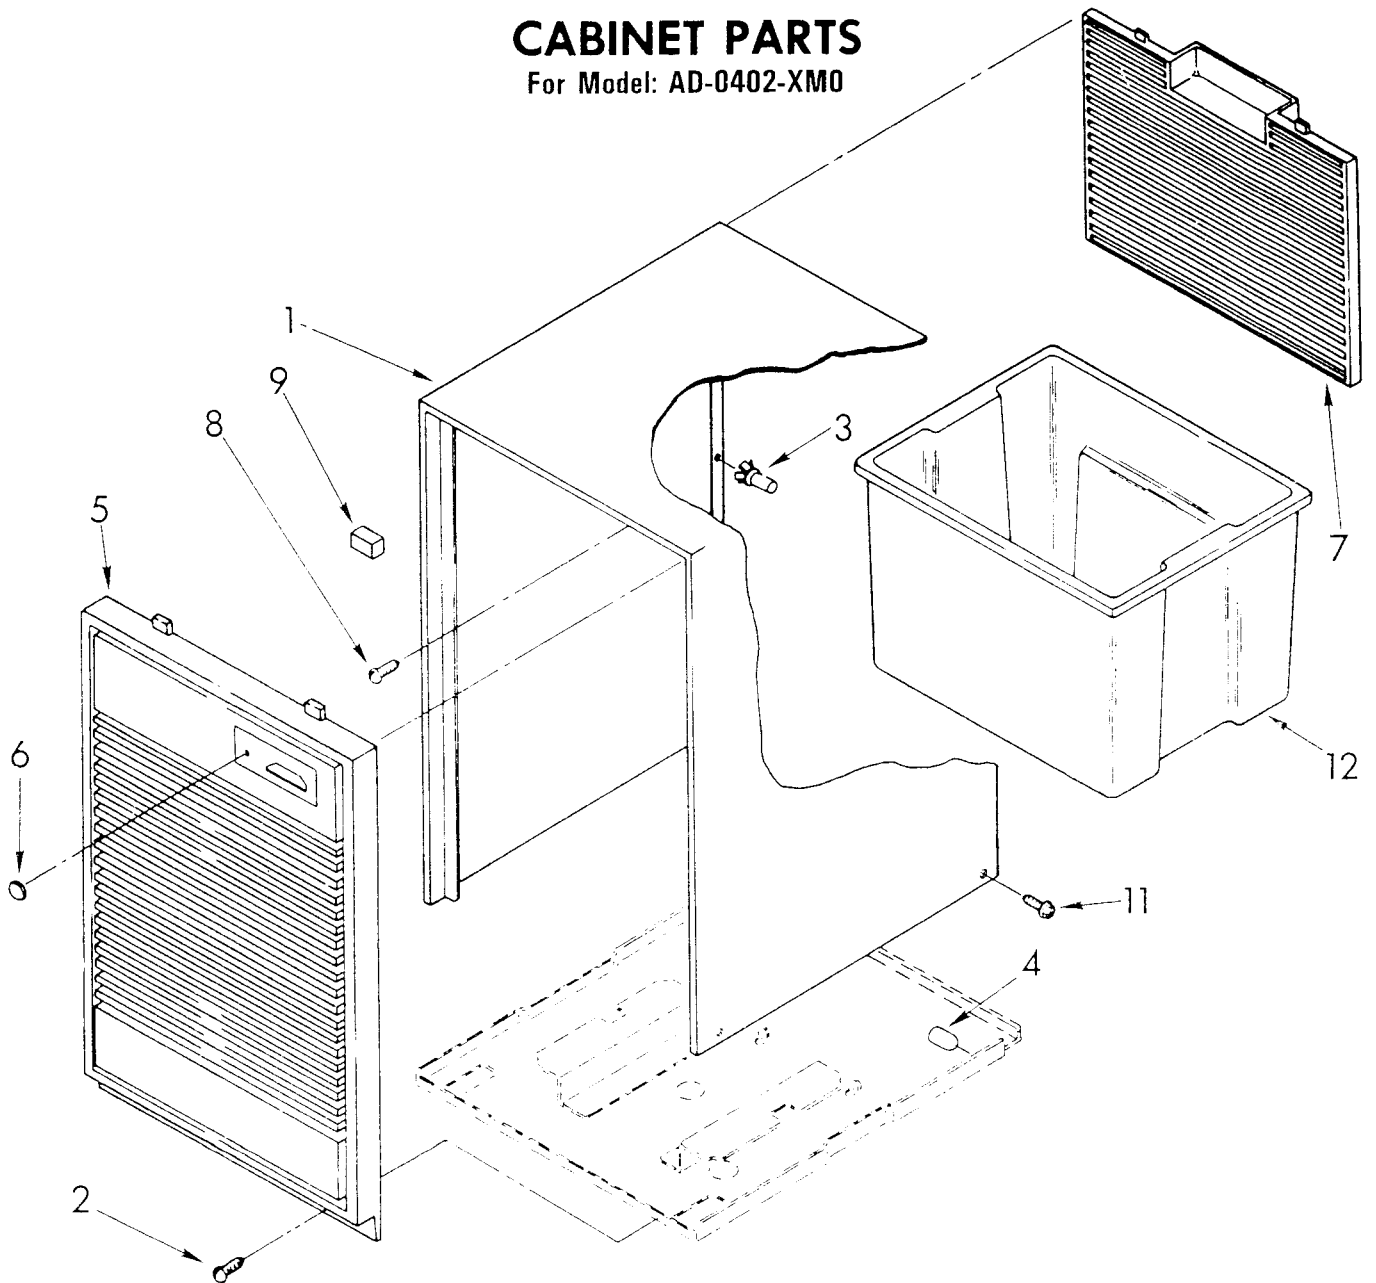

CABINET PARTS

For Model: AD-0402-XM0