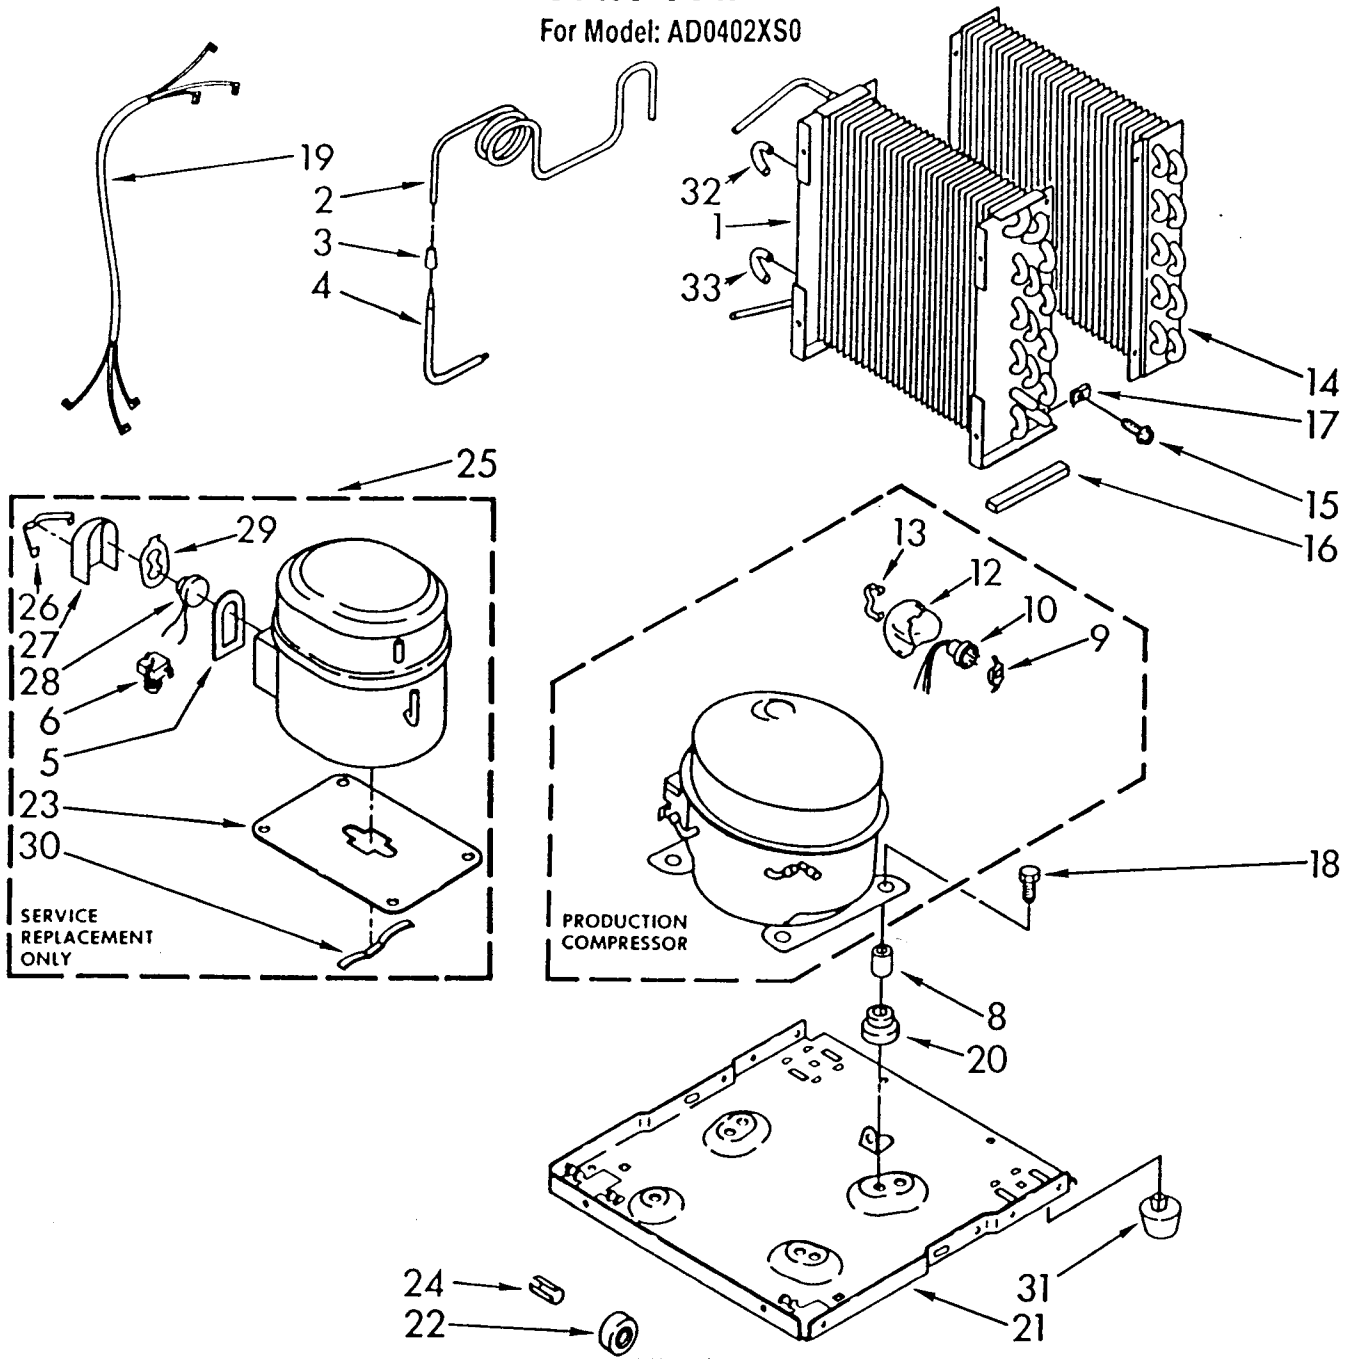

1	1155766	Light, Indicator
2	1155848	Humidistat, Control
3	951285	Bracket, Control
4	998859	Knob, Humidistat Control
5	488624	Screw, Sm #8 x 3/8
6	998777	Bracket, Fan Motor Mounting
8	951364	Bracket, Capacitor
9	488130	Nut, Fan Motor 8-32 (2)
10	1156857	Motor, Fan
11	949645	Blade, Fan
12	951363	Capacitor, Run
13	999747	Switch, Water Level Control
14	487871	Screw, 8-32 x 3/8
15	1155669	Cord, Appliance
16	998779	Plate, Orifice
17	998802	Seal
18	489001	Palnut, 3/8-32
19	998730	Spring, Water Level
20	488480	Screw, SM #8 x 1/2
21		Washer, Repair
	489083	.030 Thickness
	489091	.045 Thickness
	489029	.060 Thickness
23	998744	Support
24	145450	Screw, S.M. #8 x 1/4 (2)
25	602851	Tie, Cable
26	1155109	Thermostat, De-icer
27	471363	Clamp, Tube

UNIT PARTS

For Model: AD0402XS0

FOR ORDERING INFORMATION REFER TO PARTS PRICE LIST

1	951345	Condenser
2	951684	Tube, Restrictor (Length 46.0")
3	474013	Strainer, Tube
4	951349	Tube, Outlet (Includes Item 3)
5	798471	Gasket, Cover
6	484177	Relay, Start
8	646498	Sleeve (4)
9	950061	Spring, Overload
10	951417	Overload, Protector
12	950055	Cover, Terminal
13	950056	Retainer, Cover
14	998746	Evaporator
15	488624	Screw, 8 x 3/8 (4)
16	998867	Seal
17	486197	Nut, Speed (4)
18	488400	Screw, 1/4-28 x 1" (4)
19	484136	Harness, Wire
20	646499	Grommet (4)
21	1157584	Base
22	998726	Roller (2)
23	876944	Plate, Compressor
24	489015	Pin, Roller (2)
25	876949	Compressor, Service (Complete Assembly)
26	832008	Retainer, Cover
27	798470	Cover, Terminal
28	798479	Overload
29	798469	Spring, Overload
30	643179	Spring, Clip
31	951886	Glide (2)
32	855199	Bend, Return (13)
33	854624	Bend, Return