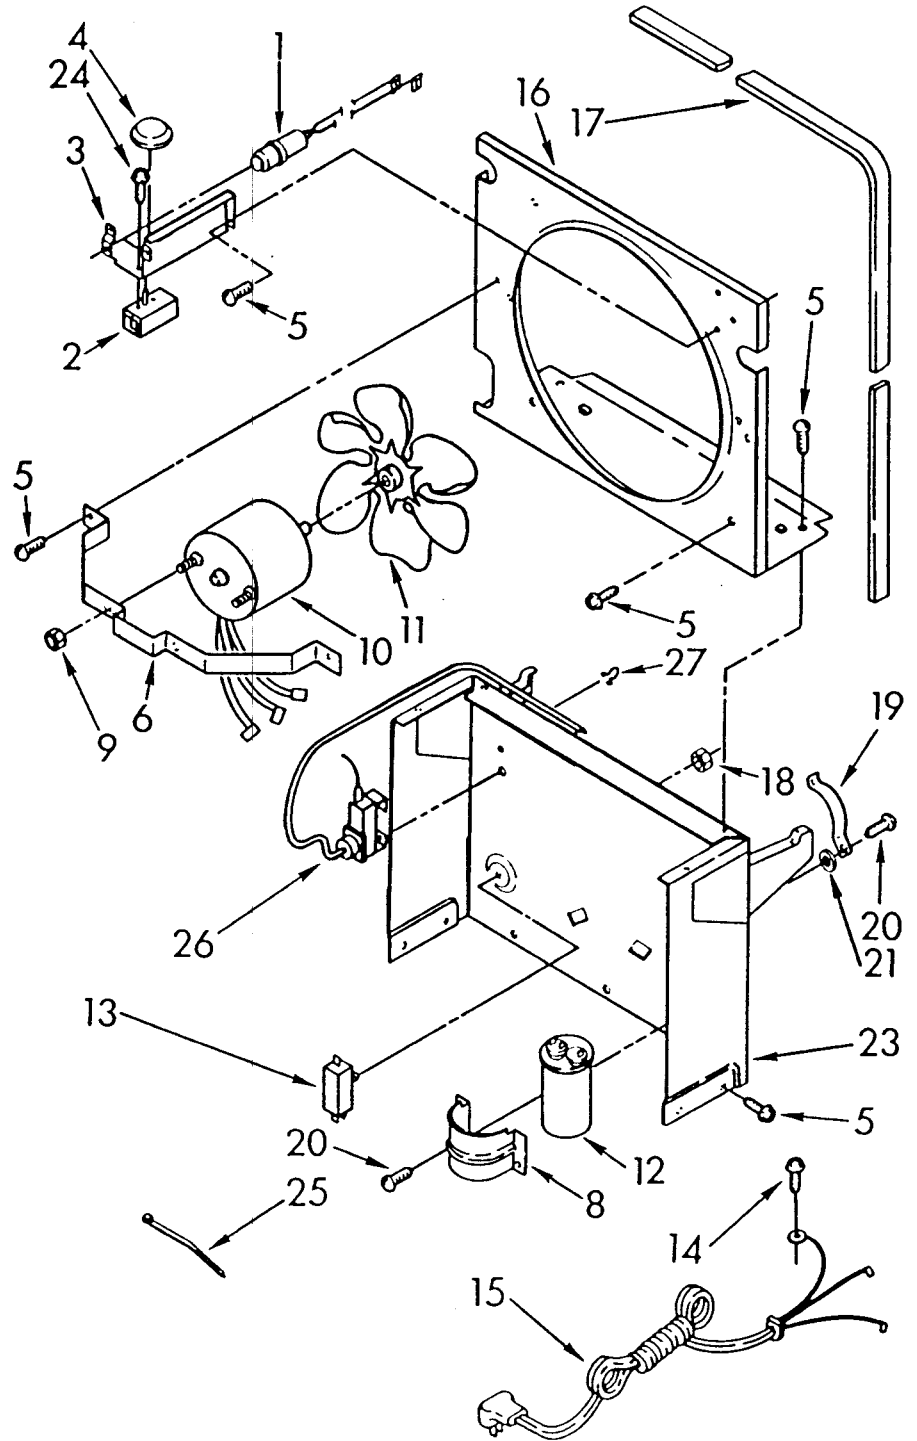

----- Manual continues below -----

DEHUMIDIFIER

AIR FLOW AND CONTROL PARTS

2-90 Litho in U.S.A.

Whirlpool CORPORATION
Benton Harbor, Michigan.

© 1990 WHIRLPOOL CORPORATION

Part No. 879544 Rev. A

1	1155766	Light, Indicator
2	1155848	Humidistat, Control
3	951285	Bracket, Control
4	998859	Knob, Humidistat Control
5	488624	Screw, Sm #8 x 3/8
6	998777	Bracket, Fan Motor Mounting
8	951364	Bracket, Capacitor
9	488130	Nut, Fan Motor 8-32 (2)
10	1156857	Motor, Fan
11	949645	Blade, Fan
12	951363	Capacitor, Run
13	999747	Switch, Water Level Control
14	487871	Screw, 8-32 x 3/8
15	1155669	Cord, Appliance
16	998779	Plate, Orifice
17	998802	Seal
18	489001	Palnut, 3/8-32
19	998730	Spring, Water Level
20	488480	Screw, SM #8 x 1/2
21		Washer, Repair
	489083	.030 Thickness
	489091	.045 Thickness
	489029	.060 Thickness
23	998744	Support
24	145450	Screw, S.M. #8 x 1/4 (2)
25	602851	Tie, Cable
26	1155109	Thermostat, De-icer
27	471363	Clamp, Tube

UNIT PARTS

For Model: AD0402XS0

FOR ORDERING INFORMATION REFER TO PARTS PRICE LIST

879544

1	951345	Condenser
2	951684	Tube, Restrictor (Length 46.0")
3	474013	Strainer, Tube
4	951349	Tube, Outlet (Includes Item 3)
5	798471	Gasket, Cover
6	484177	Relay, Start
8	646498	Sleeve (4)
9	950061	Spring, Overload
10	951417	Overload, Protector
12	950055	Cover, Terminal
13	950056	Retainer, Cover
14	998746	Evaporator
15	488624	Screw, 8 x 3/8 (4)
16	998867	Seal
17	486197	Nut, Speed (4)
18	488400	Screw, 1/4-28 x 1" (4)
19	484136	Harness, Wire
20	646499	Grommet (4)
21	1157584	Base
22	998726	Roller (2)
23	876944	Plate, Compressor
24	489015	Pin, Roller (2)
25	876949	Compressor, Service (Complete Assembly)
26	832008	Retainer, Cover
27	798470	Cover, Terminal
28	798479	Overload
29	798469	Spring, Overload
30	643179	Spring, Clip
31	951886	Glide (2)
32	855199	Bend, Return (13)
33	854624	Bend, Return