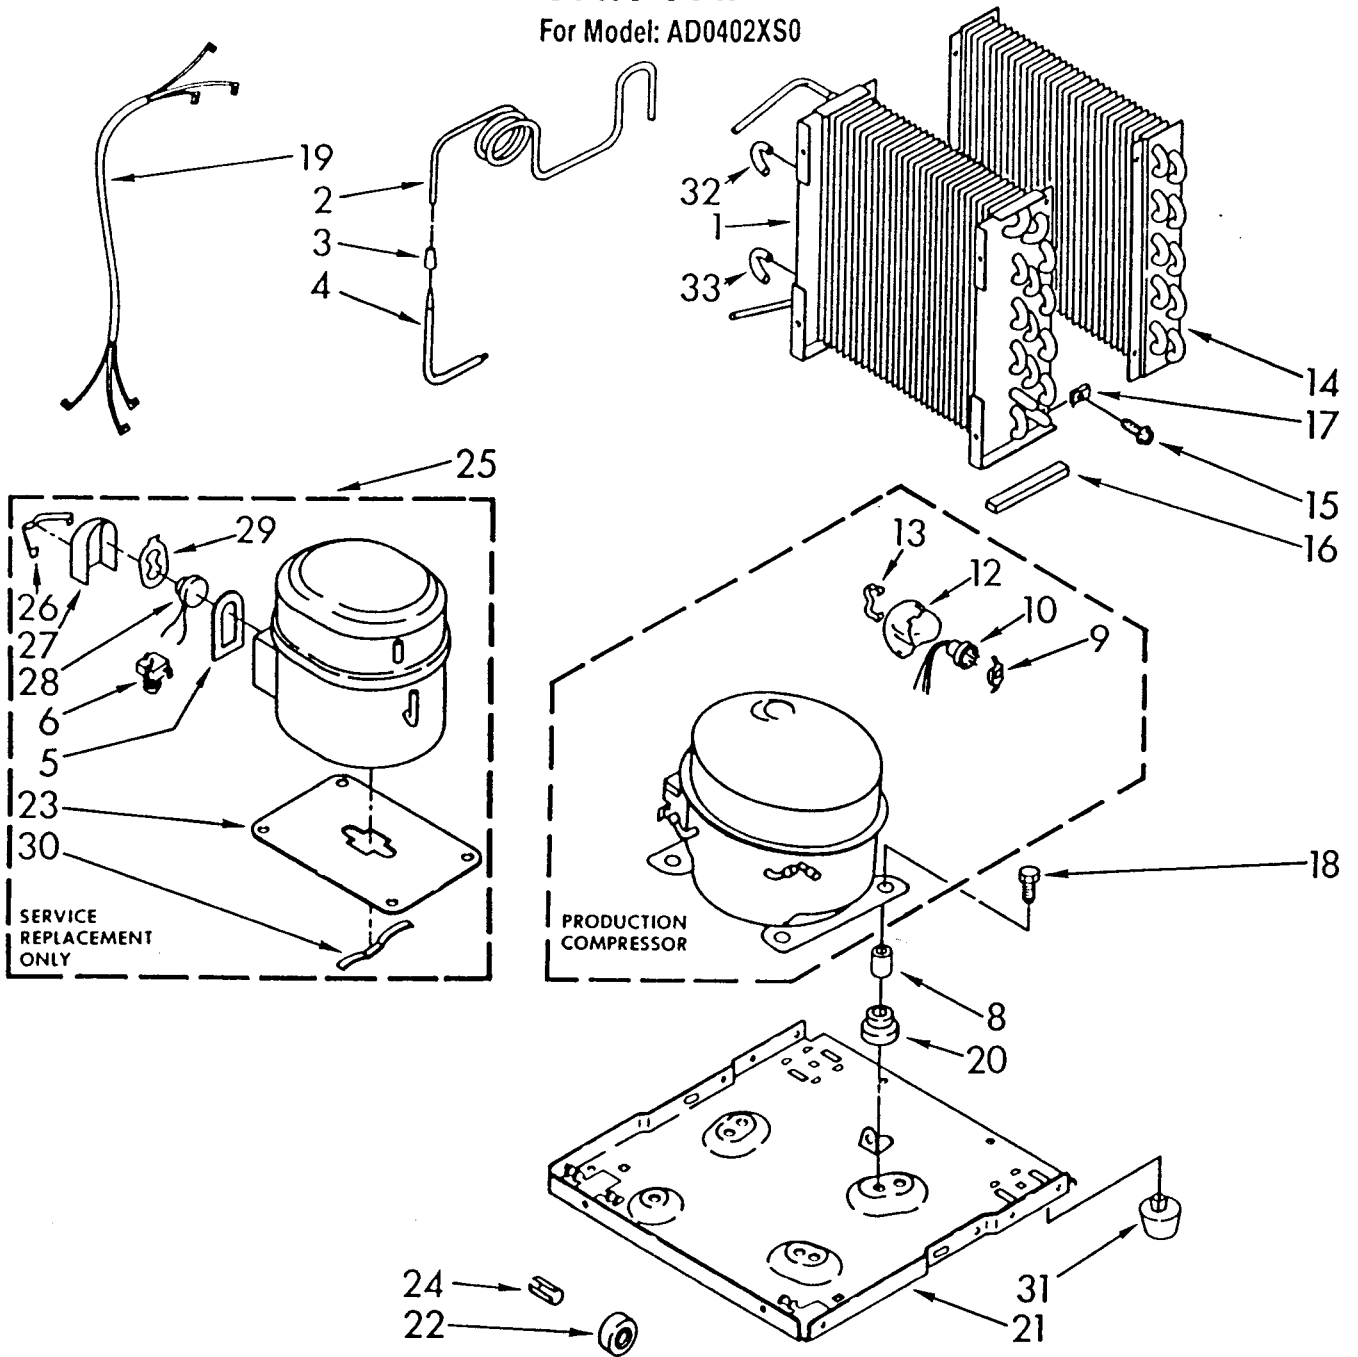

----- Manual continues below -----

DEHUMIDIFIER

AIR FLOW AND CONTROL PARTS

2-90 Litho in U.S.A.

Whirlpool CORPORATION
Benton Harbor, Michigan.

© 1990 WHIRLPOOL CORPORATION

Part No. 879544 Rev. A

1	1155766	Light, Indicator
2	1155848	Humidistat, Control
3	951285	Bracket, Control
4	998859	Knob, Humidistat Control
5	488624	Screw, Sm #8 x 3/8
6	998777	Bracket, Fan Motor Mounting
8	951364	Bracket, Capacitor
9	488130	Nut, Fan Motor 8-32 (2)
10	1156857	Motor, Fan
11	949645	Blade, Fan
12	951363	Capacitor, Run
13	999747	Switch, Water Level Control
14	487871	Screw, 8-32 x 3/8
15	1155669	Cord, Appliance
16	998779	Plate, Orifice
17	998802	Seal
18	489001	Palnut, 3/8-32
19	998730	Spring, Water Level
20	488480	Screw, SM #8 x 1/2
21		Washer, Repair
	489083	.030 Thickness
	489091	.045 Thickness
	489029	.060 Thickness
23	998744	Support
24	145450	Screw, S.M. #8 x 1/4 (2)
25	602851	Tie, Cable
26	1155109	Thermostat, De-icer
27	471363	Clamp, Tube

UNIT PARTS

For Model: AD0402XS0

FOR ORDERING INFORMATION REFER TO PARTS PRICE LIST

879544

1	951345	Condenser
2	951684	Tube, Restrictor (Length 46.0")
3	474013	Strainer, Tube
4	951349	Tube, Outlet (Includes Item 3)
5	798471	Gasket, Cover
6	484177	Relay, Start
8	646498	Sleeve (4)
9	950061	Spring, Overload
10	951417	Overload, Protector
12	950055	Cover, Terminal
13	950056	Retainer, Cover
14	998746	Evaporator
15	488624	Screw, 8 x 3/8 (4)
16	998867	Seal
17	486197	Nut, Speed (4)
18	488400	Screw, 1/4-28 x 1" (4)
19	484136	Harness, Wire
20	646499	Grommet (4)
21	1157584	Base
22	998726	Roller (2)
23	876944	Plate, Compressor
24	489015	Pin, Roller (2)
25	876949	Compressor, Service (Complete Assembly)
26	832008	Retainer, Cover
27	798470	Cover, Terminal
28	798479	Overload
29	798469	Spring, Overload
30	643179	Spring, Clip
31	951886	Glide (2)
32	855199	Bend, Return (13)
33	854624	Bend, Return