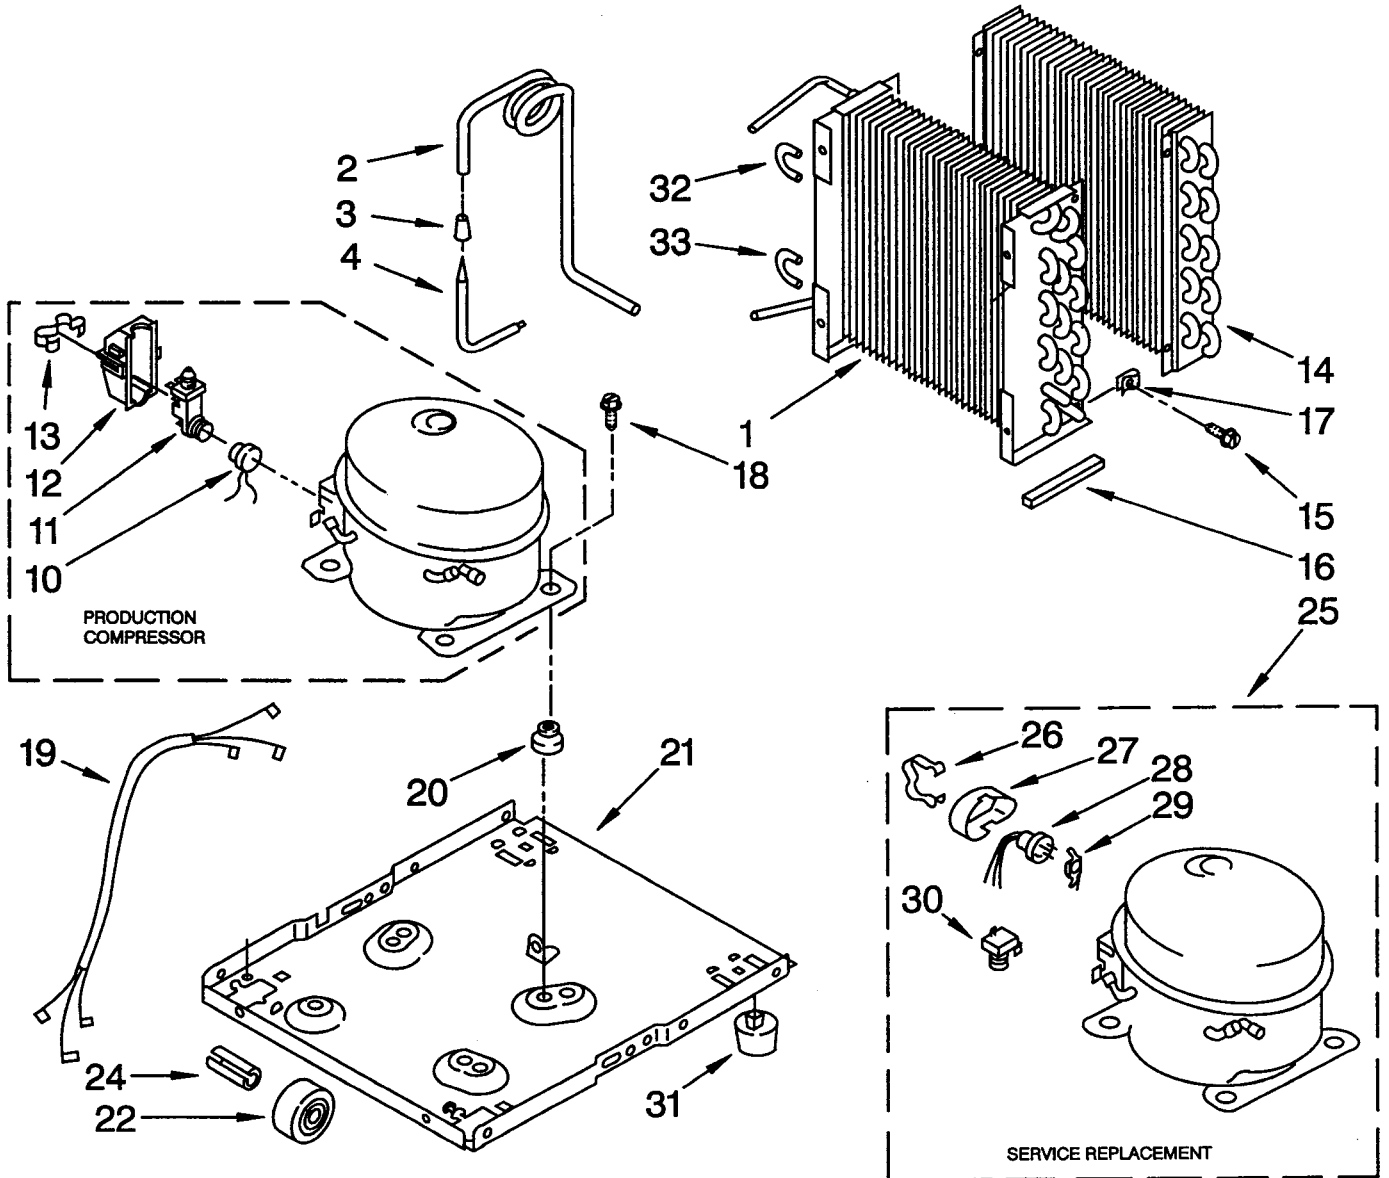

Benton Harbor, Michigan.

AIR FLOW AND CONTROL PARTS

For Model: AD0402XS2

FOR ORDERING INFORMATION REFER TO PARTS PRICE LIST

1	1155666	Indicator, Light
2	1155848	Humidistat, Control
3	951285	Bracket, Humidistat
4	998859	Knob, Humidistat Control
5	488624	Screw, Sm #8 x 3/8
6	998777	Bracket, Fan Motor Mounting
9	1161548	Nut, Fan Motor 8-32 (2)
10	1158534	Motor, Fan
11	949645	Blade, Fan
13	999747	Switch, Water Level Control
14	487871	Screw, 8-32 x 3/8
15	1155670	Cord, Appliance
16	998779	Plate, Orifice
17	998802	Seal
18	489001	Palnut, 3/8-32
19	998730	Spring, Water Level
20	488248	Screw, S.M.#8 x 3/4A
21		Washer, Repair
	489083	.045 Thickness
	489029	.062 Thickness
	489091	.091 Thickness
23	998744	Support
24	1159222	Screw, 8 x 1/4 (2)
25	602851	Tie, Cable
26	1155109	Thermostat, De-icer
27	488234	Screw, 8-32 x 1/4 (2)
28	471363	Clamp, Tube (2)

UNIT PARTS

For Model: AD0402XS2

FOR ORDERING INFORMATION REFER TO PARTS PRICE LIST

1	1161197	Condenser
2	1161189	Tube, Restrictor (Length 36.00")
3	474013	Strainer, Tube
4	1161348	Tube, Outlet (Includes No.3)
10	1158823	Overload, Protector
11	1156815	Relay, Start
12	1157582	Cover, Terminal
13	938384	Retainer, Cover
14	1161199	Evaporator
15	488624	Screw, 8 x 3/8 (4)
16	998867	Seal
17	486197	Nut, Speed (4)
18	488400	Screw, 1/4-28 x 1" (4)
19	484136	Harness, Wire
20	1156748	Grommet (4)
21	1157584	Base
22	998726	Roller (2)
24	489015	Pin, Roller (2)
25	876684	Compressor, Service (Complete Assembly)
26	831282	Retainer, Cover
27	865068	Cover, Terminal
28	876686	Overload
29	549086	Spring, Overload
30	876689	Relay
31	951886	Glide (2)
32	855199	Bend, Return (17)
33	854624	Bend, Return

CABINET PARTS

For Model: AD0402XS2

FOR ORDERING INFORMATION REFER TO PARTS PRICE LIST

1	998821	Cabinet
2	489120	Screw, #8 x 1/2 (2)
3	998813	Retainer Pin (Rear Grille)
5	950269	Grille, Front
6	998846	Lens, Light
7	998832	Grille, Rear
8	951901	Pan, Condensate
9	1158781	Screw
10	948584	Spacer, Grille
11	489073	Screw, 8 x 3/8 (2)