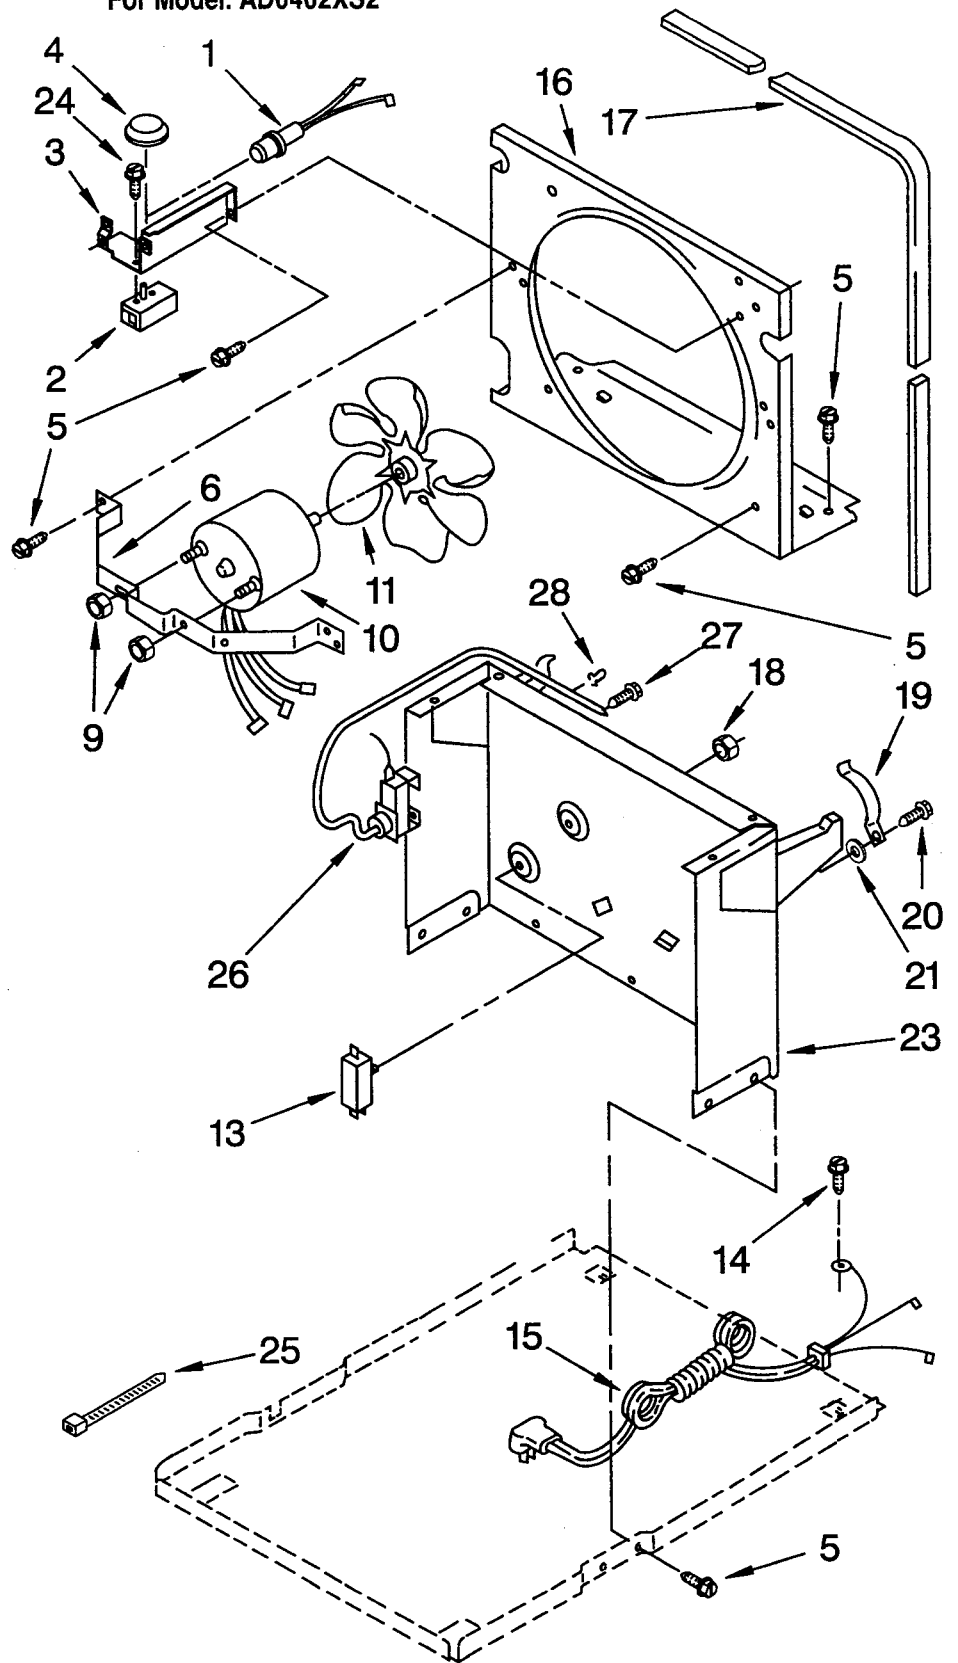

Benton Harbor, Michigan.

AIR FLOW AND CONTROL PARTS

For Model: AD0402XS2

FOR ORDERING INFORMATION REFER TO PARTS PRICE LIST

1	1155666	Indicator, Light
2	1155848	Humidistat, Control
3	951285	Bracket, Humidistat
4	998859	Knob, Humidistat Control
5	488624	Screw, Sm #8 x 3/8
6	998777	Bracket, Fan Motor Mounting
9	1161548	Nut, Fan Motor 8-32 (2)
10	1158534	Motor, Fan
11	949645	Blade, Fan
13	999747	Switch, Water Level Control
14	487871	Screw, 8-32 x 3/8
15	1155670	Cord, Appliance
16	998779	Plate, Orifice
17	998802	Seal
18	489001	Palnut, 3/8-32
19	998730	Spring, Water Level
20	488248	Screw, S.M.#8 x 3/4A
21		Washer, Repair
	489083	.045 Thickness
	489029	.062 Thickness
	489091	.091 Thickness
23	998744	Support
24	1159222	Screw, 8 x 1/4 (2)
25	602851	Tie, Cable
26	1155109	Thermostat, De-icer
27	488234	Screw, 8-32 x 1/4 (2)
28	471363	Clamp, Tube (2)

UNIT PARTS

For Model: AD0402XS2

FOR ORDERING INFORMATION REFER TO PARTS PRICE LIST

1	1161197	Condenser
2	1161189	Tube, Restrictor (Length 36.00")
3	474013	Strainer, Tube
4	1161348	Tube, Outlet (Includes No.3)
10	1158823	Overload, Protector
11	1156815	Relay, Start
12	1157582	Cover, Terminal
13	938384	Retainer, Cover
14	1161199	Evaporator
15	488624	Screw, 8 x 3/8 (4)
16	998867	Seal
17	486197	Nut, Speed (4)
18	488400	Screw, 1/4-28 x 1" (4)
19	484136	Harness, Wire
20	1156748	Grommet (4)
21	1157584	Base
22	998726	Roller (2)
24	489015	Pin, Roller (2)
25	876684	Compressor, Service (Complete Assembly)
26	831282	Retainer, Cover
27	865068	Cover, Terminal
28	876686	Overload
29	549086	Spring, Overload
30	876689	Relay
31	951886	Glide (2)
32	855199	Bend, Return (17)
33	854624	Bend, Return

CABINET PARTS

For Model: AD0402XS2

FOR ORDERING INFORMATION REFER TO PARTS PRICE LIST

1	998821	Cabinet
2	489120	Screw, #8 x 1/2 (2)
3	998813	Retainer Pin (Rear Grille)
5	950269	Grille, Front
6	998846	Lens, Light
7	998832	Grille, Rear
8	951901	Pan, Condensate
9	1158781	Screw
10	948584	Spacer, Grille
11	489073	Screw, 8 x 3/8 (2)