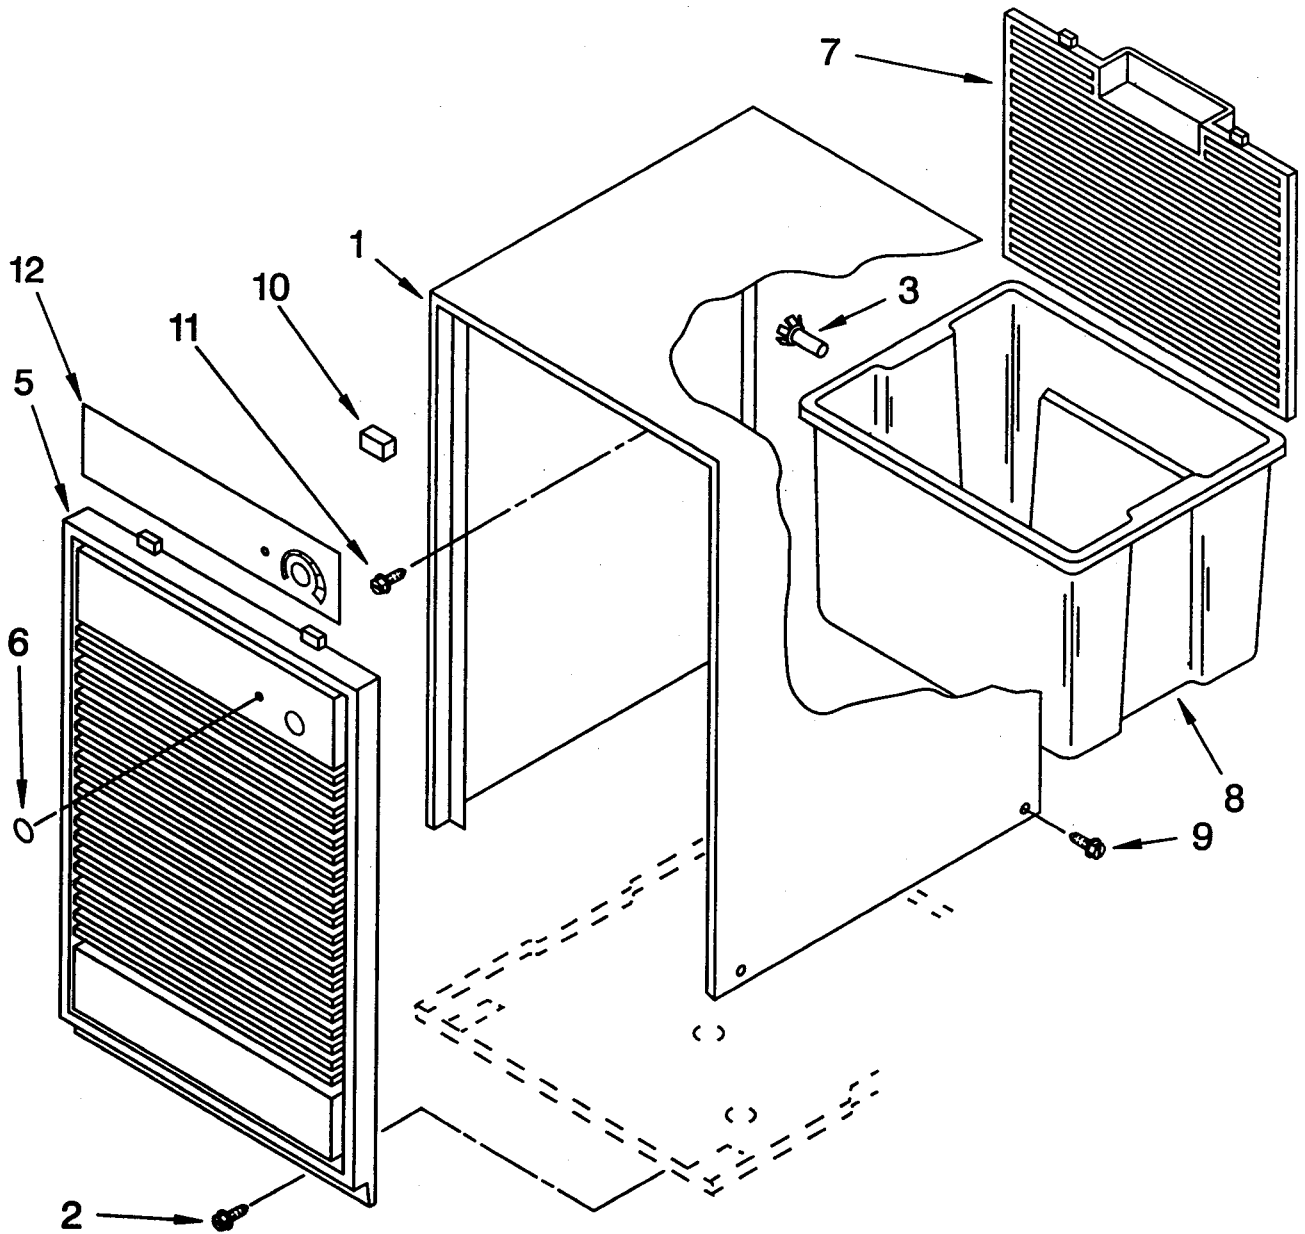

CABINET PARTS

For Model: AD0402XZ1