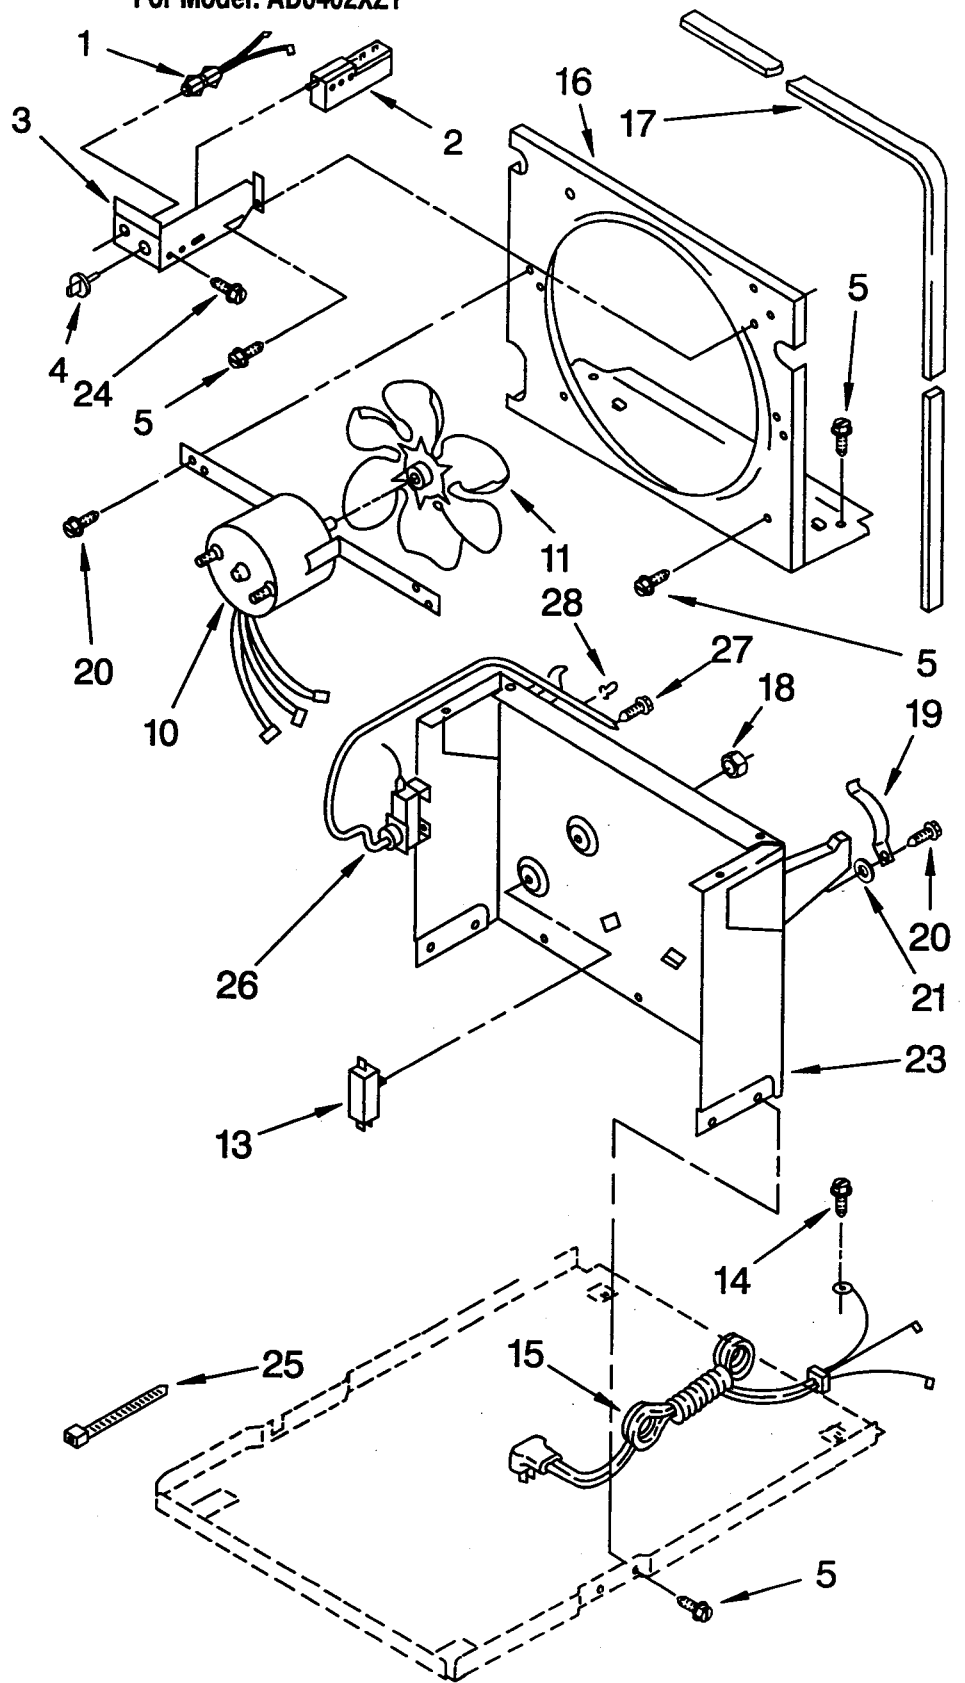

----- Manual continues below -----

AIR FLOW AND CONTROL PARTS

DEHUMIDIFIER

For Model: AD0402XZ1

1	1158419	Indicator, Light
2	1162578	Humidistat, Control
3	951284	Bracket, Humidistat
4	1162670	Knob, Humidistat Control
5	488624	Screw, Sm #8 x 3/8
10	1162030	Motor, Fan
11	949645	Blade, Fan
13	999747	Switch, Water Level Control
14	487871	Screw, 8-32 x 3/8
15	1155670	Cord, Appliance
16	998779	Plate, Orifice
17	1162704	Seal
18	489001	Palnut, 3/8-32
19	1161718	Spring, Water Level
20	488248	Screw, S.M.#8 x 3/4A
21		Washer, Repair
	489083	.045 Thickness
	489029	.062 Thickness
	489091	.091 Thickness
23	1163800	Support
24	1162513	Screw, 8 - 18 x 1/4 (2)
25	602851	Tie, Cable
26	1155109	Thermostat, De-icer
27	488234	Screw, 8-32 x 1/4 (2)
28	471363	Clamp, Tube (2)

UNIT PARTS

For Model: AD0402XZ1

1	1162646	Condenser
2	1162154	Tube, Restrictor (Length 36.00")
3	1162526	Strainer
4	1162348	Seal, Evaporator Top
5	1158407	Bend, Return
6		Spring, Overload
	549086	Service
10		Overload, Protector
	1158823	Production
	876686	Service
11		Relay, Start
	1156815	Production
	876689	Service
12		Cover, Terminal
	1157582	Production
	865068	Service
13		Retainer, Cover
	938384	Production
	831282	Service
14	1162933	Evaporator
15	488480	Screw, 8 x 1/2 (4)
16	1162372	Seal
17	708531	Bend, Return
18	488400	Screw, 1/4-28 x 1" (4)
19	484136	Harness, Wire
20	1156748	Grommet (4)
21	1157584	Base
22	998726	Roller (2)
23	708532	Bend, Return
24	489015	Pin, Roller (2)
25	1156854	Compressor, Service (Complete Assembly)
26	1156533	Bend, Return
27	854624	Bend, Return
28	855199	Bend, Return
29	951886	Glide (2)