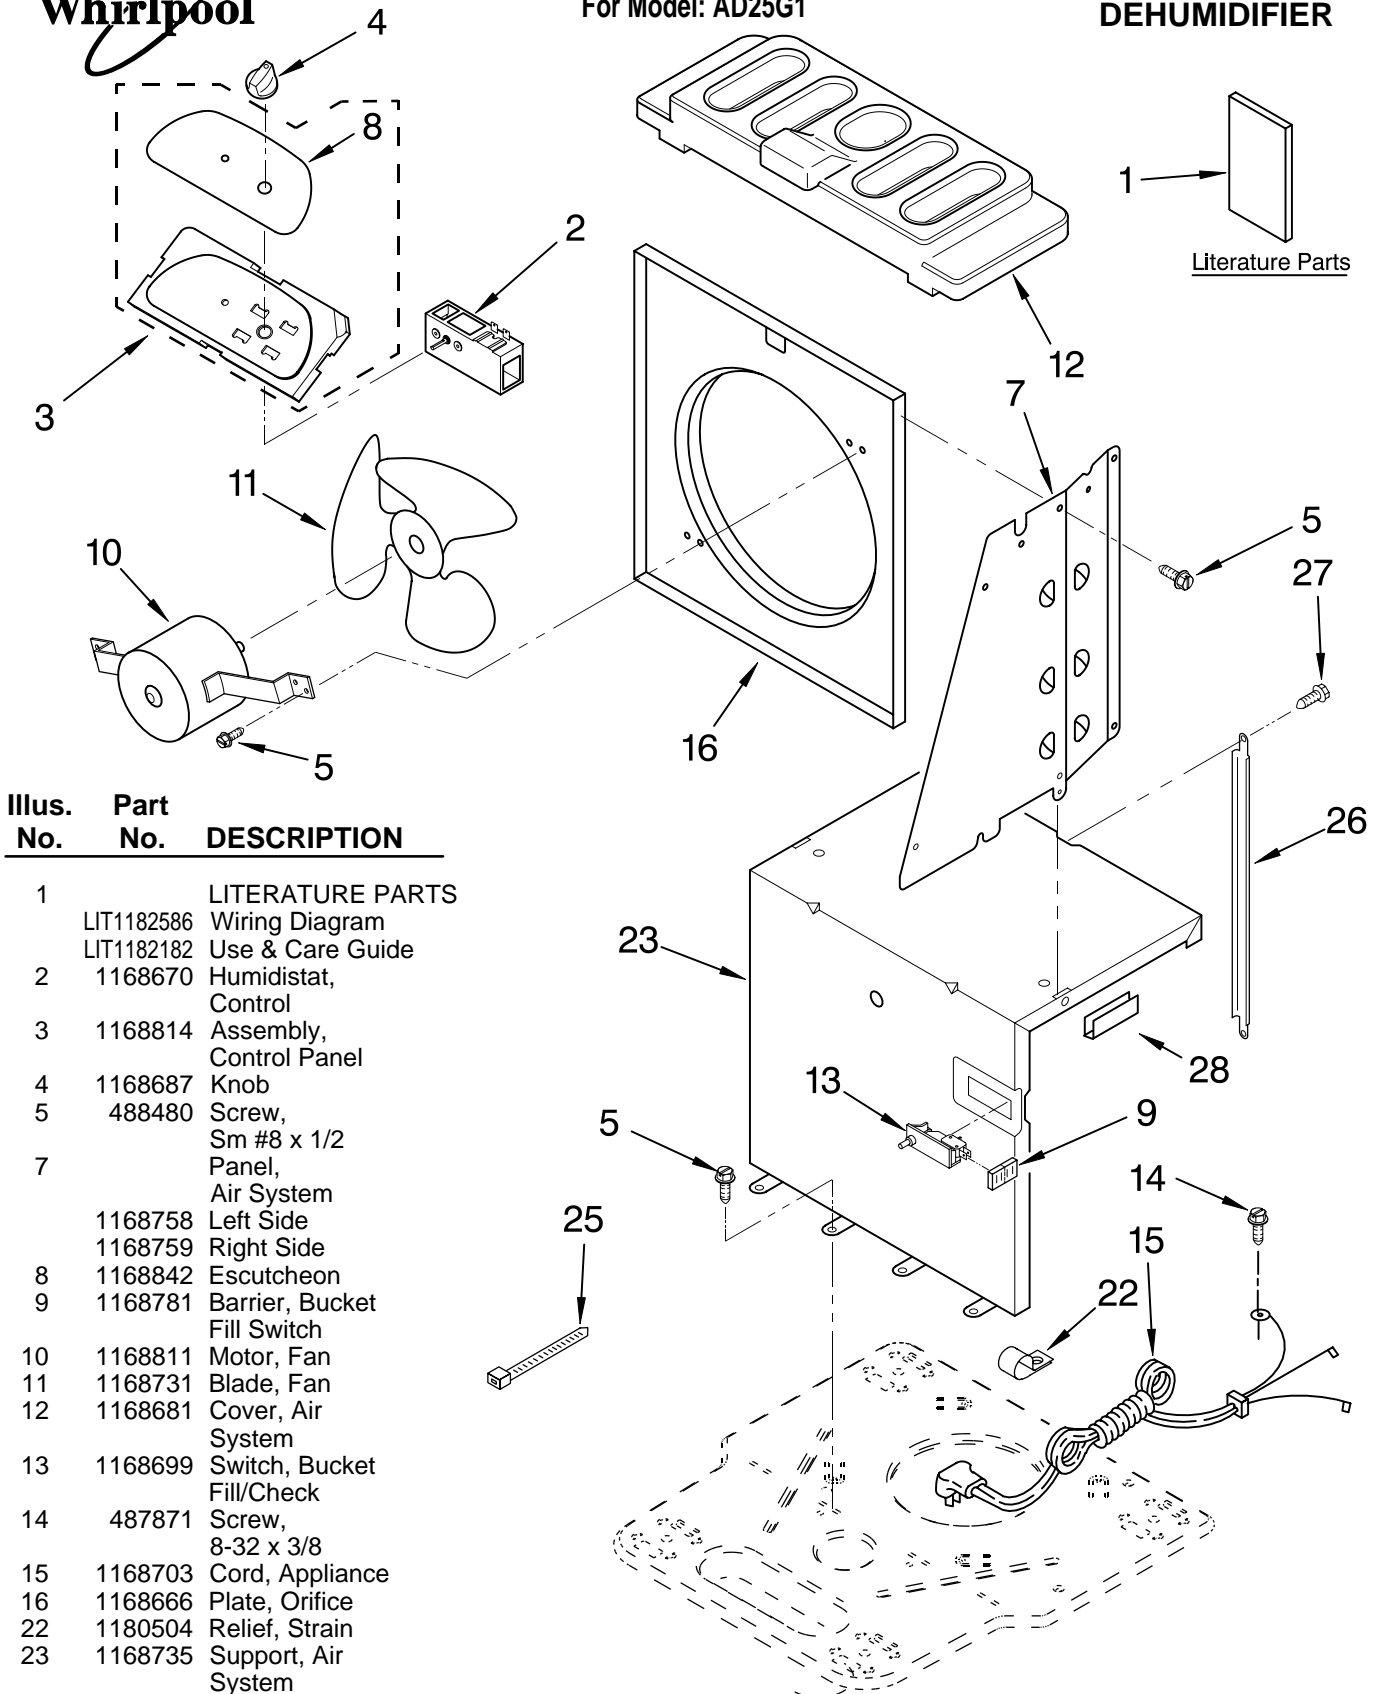

----- Manual continues below -----

AIR FLOW AND CONTROL PARTS

For Model: AD25G1

DEHUMIDIFIER

Illus. No.	Part No.	DESCRIPTION
1	LIT1182586 LIT1182182	LITERATURE PARTS Wiring Diagram Use & Care Guide
2	1168670	Humidistat, Control
3	1168814	Assembly, Control Panel
4	1168687	Knob
5	488480	Screw, Sm #8 x 1/2
7	1168758 1168759	Panel, Air System Left Side Right Side
8	1168842	Escutcheon
9	1168781	Barrier, Bucket Fill Switch
10	1168811	Motor, Fan
11	1168731	Blade, Fan
12	1168681	Cover, Air System
13	1168699	Switch, Bucket Fill/Check
14	487871	Screw, 8-32 x 3/8
15	1168703	Cord, Appliance
16	1168666	Plate, Orifice
22	1180504	Relief, Strain
23	1168735	Support, Air System
25	857547	Tie, Cable
26	1168752	Brace, Support
27	1157158	Screw, 8-18 X 3/8
28	1180634	Edge Guard

FOR ORDERING INFORMATION REFER TO PARTS PRICE LIST

UNIT PARTS

For Model: AD25G1

Illus. No.	Part No.	DESCRIPTION
2	1172076	Tube, Restrictor (Length 36.00")
3	1162526	Strainer
4	708532	Bend, Return (2)
7	1181854	Condenser
8	708531	Bend, Return (12)
10	1182782	Overload, Protector
11	950058	Relay, Start
12	1182781	Cover, Terminal

FOR ORDERING INFORMATION REFER TO PARTS PRICE LIST

CABINET PARTS

For Model: AD25G1

Illus. No.	Part No.	DESCRIPTION
1	1168667	Cabinet
3	1168762	Clip, Float
4	1168652	Cover, Top
5	1182600	Cover, Front
6	1172075	Float
8	1172079	Bucket, Condensate
10	1168744	Screw

Illus. No.	Part No.	DESCRIPTION
	978027	3/8" Tube O.D.
	978028	1/2" Tube O.D.
	978029	5/8" Tube O.D.
	978030	3/4" Tube O.D.
	978865	Seal, Ring Access Valve (20 Pack)

FOR ORDERING INFORMATION REFER TO PARTS PRICE LIST