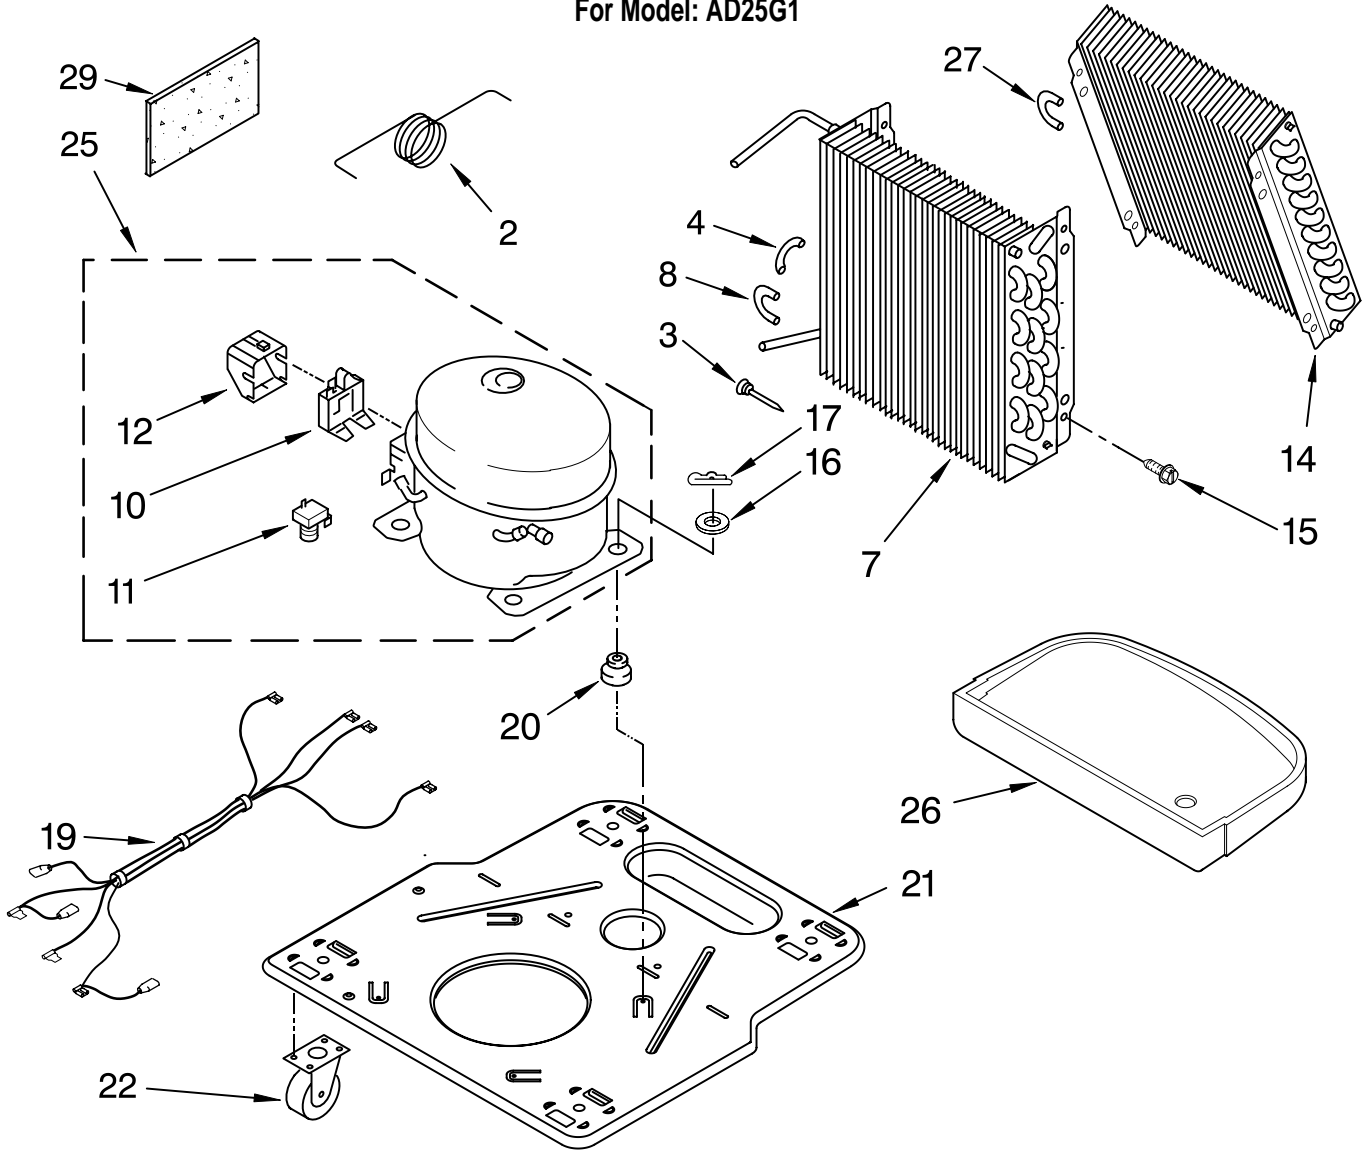

----- Manual continues below -----

AIR FLOW AND CONTROL PARTS

For Model: AD25G1

DEHUMIDIFIER

Illus. No.	Part No.	DESCRIPTION
1	LIT1182586 LIT1182182	LITERATURE PARTS Wiring Diagram Use & Care Guide
2	1168670	Humidistat, Control
3	1168814	Assembly, Control Panel
4	1168687	Knob
5	488480	Screw, Sm #8 x 1/2
7	1168758 1168759	Panel, Air System Left Side Right Side
8	1168842	Escutcheon
9	1168781	Barrier, Bucket Fill Switch
10	1168811	Motor, Fan
11	1168731	Blade, Fan
12	1168681	Cover, Air System
13	1168699	Switch, Bucket Fill/Check
14	487871	Screw, 8-32 x 3/8
15	1168703	Cord, Appliance
16	1168666	Plate, Orifice
22	1180504	Relief, Strain
23	1168735	Support, Air System
25	857547	Tie, Cable
26	1168752	Brace, Support
27	1157158	Screw, 8-18 X 3/8
28	1180634	Edge Guard

FOR ORDERING INFORMATION REFER TO PARTS PRICE LIST

UNIT PARTS

For Model: AD25G1

Illus. No.	Part No.	DESCRIPTION
2	1172076	Tube, Restrictor (Length 36.00")
3	1162526	Strainer
4	708532	Bend, Return (2)
7	1181854	Condenser
8	708531	Bend, Return (12)
10	1182782	Overload, Protector
11	950058	Relay, Start
12	1182781	Cover, Terminal

FOR ORDERING INFORMATION REFER TO PARTS PRICE LIST

CABINET PARTS

For Model: AD25G1

Illus. No.	Part No.	DESCRIPTION
1	1168667	Cabinet
3	1168762	Clip, Float
4	1168652	Cover, Top
5	1182600	Cover, Front
6	1172075	Float
8	1172079	Bucket, Condensate
10	1168744	Screw

Illus. No.	Part No.	DESCRIPTION
	978027	3/8" Tube O.D.
	978028	1/2" Tube O.D.
	978029	5/8" Tube O.D.
	978030	3/4" Tube O.D.
	978865	Seal, Ring Access Valve (20 Pack)

FOR ORDERING INFORMATION REFER TO PARTS PRICE LIST