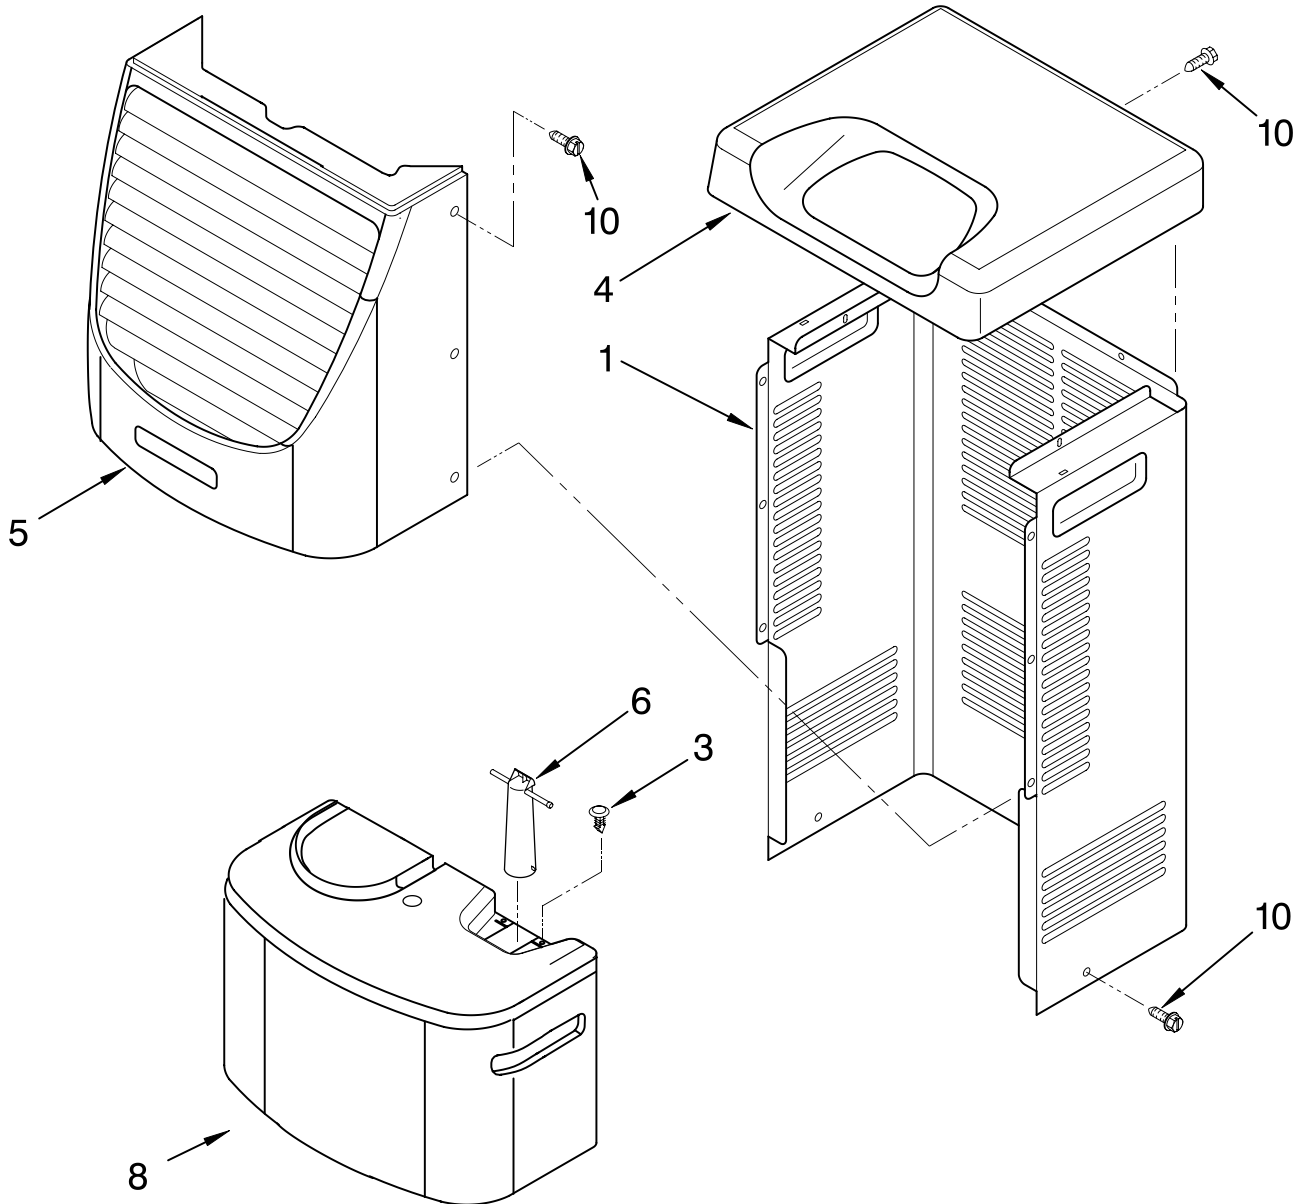

----- Manual continues below -----

AIR FLOW AND CONTROL PARTS

DEHUMIDIFIER

For Model: AD25TH0

Illus. No.	Part No.	DESCRIPTION
1	LIT1182586 LIT1182182	LITERATURE PARTS Wiring Diagram Use and Care Guide
2	1168670	Humidistat, Control
3	1168814	Assembly, Control Panel
4	1168687	Knob
5	488480	Screw, Sm #8 x 1/2
7	1168758 1168759	Panel, Air System Left Side Right Side
8	1168842	Escutcheon
9	1168781	Barrier, Bucket Fill Switch
10	1168811	Motor, Fan
11	1168731	Blade, Fan
12	1168681	Cover, Air System
13	1168699	Switch, Bucket Fill/Check
14	487871	Screw, 8-32 x 3/8
15	1168703	Cord, Appliance
16	1168666	Plate, Orifice
22	1180504	Relief, Strain
23	1168735	Support, Air System
25	857547	Tie, Cable
26	1168752	Brace, Support
27	1157158	Screw, 8-18 X 3/8
28	1180634	Edge Guard

Illus. No.	Part No.	DESCRIPTION
25	1164773	Compressor, (Complete Assembly)
26	1168761	Pan, Drain
27	854624	Bend, Return (9)
29	1162650	Insulation (Restrictor Tube)

REFRIGERANT CHARGE

6.75 oz.

**Production Compressor Requires Production Electrical Components.
Service Compressor Requires Service Electrical Components.
For Further Information, Refer to Filmcard 19.1.**

FOR ORDERING INFORMATION REFER TO PARTS PRICE LIST

CABINET PARTS

For Model: AD25TH0

Illus. No.	Part No.	DESCRIPTION	Illus. No.	Part No.	DESCRIPTION	Illus. No.	Part No.	DESCRIPTION
1	1168667	Cabinet	Following Parts Not Illustrated and Optional Parts Not Included			978025	1/4" Tube O.D.	
3	1168762	Clip, Float				978026	5/16" Tube O.D.	
4	1168652	Cover, Top	978027	3/8" Tube O.D.				
5	1182600	Cover, Front	978028	1/2" Tube O.D.				
6	1172075	Float	978029	5/8" Tube O.D.				
8	1172079	Bucket, Condensate	978030	3/4" Tube O.D.				
10	1168744	Screw	978865	Seal, Ring Access Valve (20 Pack)				
			484310	Epoxy, Tube (Aluminum Repair)				
			505168	Tape, No Drip Valve, Access				