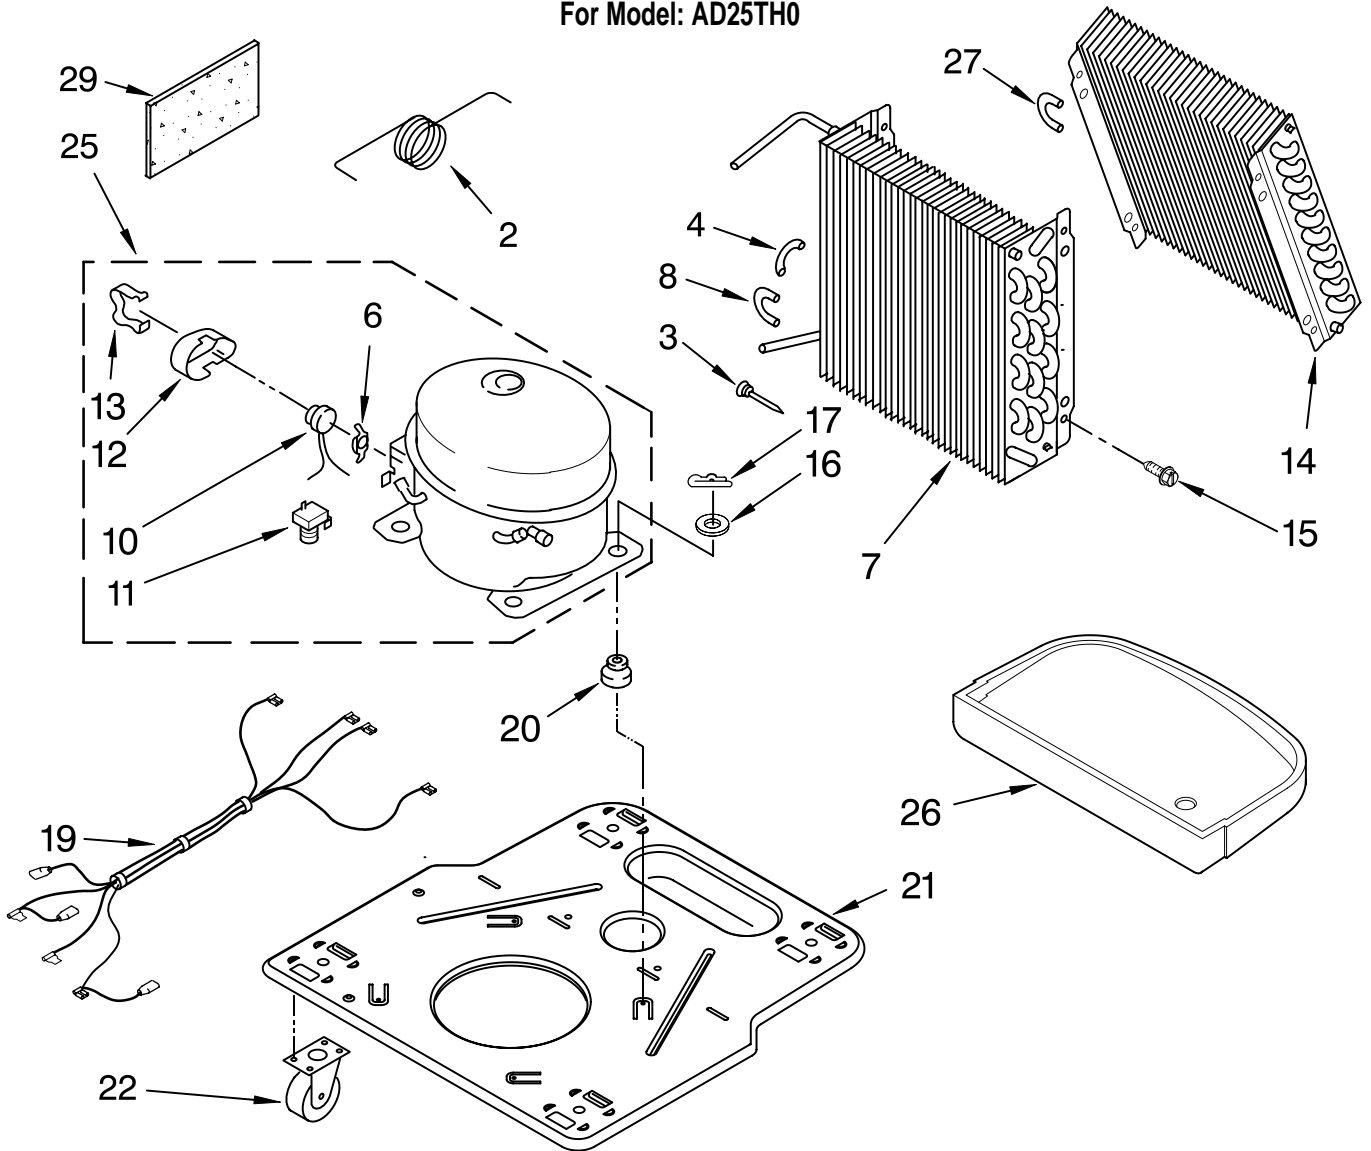

----- Manual continues below -----

AIR FLOW AND CONTROL PARTS

DEHUMIDIFIER

For Model: AD25TH0

Illus. No.	Part No.	DESCRIPTION
1	LIT1182586 LIT1182182	LITERATURE PARTS Wiring Diagram Use and Care Guide
2	1168670	Humidistat, Control
3	1168814	Assembly, Control Panel
4	1168687	Knob
5	488480	Screw, Sm #8 x 1/2
7	1168758 1168759	Panel, Air System Left Side Right Side
8	1168842	Escutcheon
9	1168781	Barrier, Bucket Fill Switch
10	1168811	Motor, Fan
11	1168731	Blade, Fan
12	1168681	Cover, Air System
13	1168699	Switch, Bucket Fill/Check
14	487871	Screw, 8-32 x 3/8
15	1168703	Cord, Appliance
16	1168666	Plate, Orifice
22	1180504	Relief, Strain
23	1168735	Support, Air System
25	857547	Tie, Cable
26	1168752	Brace, Support
27	1157158	Screw, 8-18 X 3/8
28	1180634	Edge Guard

FOR ORDERING INFORMATION REFER TO PARTS PRICE LIST

UNIT PARTS

For Model: AD25TH0

Illus. No.	Part No.	DESCRIPTION
2	1172076	Tube, Restrictor (Length 36.00")
3	1162526	Strainer
4	708532	Bend, Return (2)
6	950061	Spring, Overload
7	1181854	Condenser
8	708531	Bend, Return (12)
10	1172077	Overload, Protector
11	950058	Relay, Start
12	950055	Cover, Terminal

Illus. No.	Part No.	DESCRIPTION
13	950056	Retainer, Cover
14	1168726	Evaporator
15	488480	Screw, 8 x 1/2 (4)
16	680975	Washer
17	24364001	Clip, Compressor
19	1168810	Harness, Wire
20	1168722	Grommet (4)
21	1168654	Base
22	1164241	Caster (4)