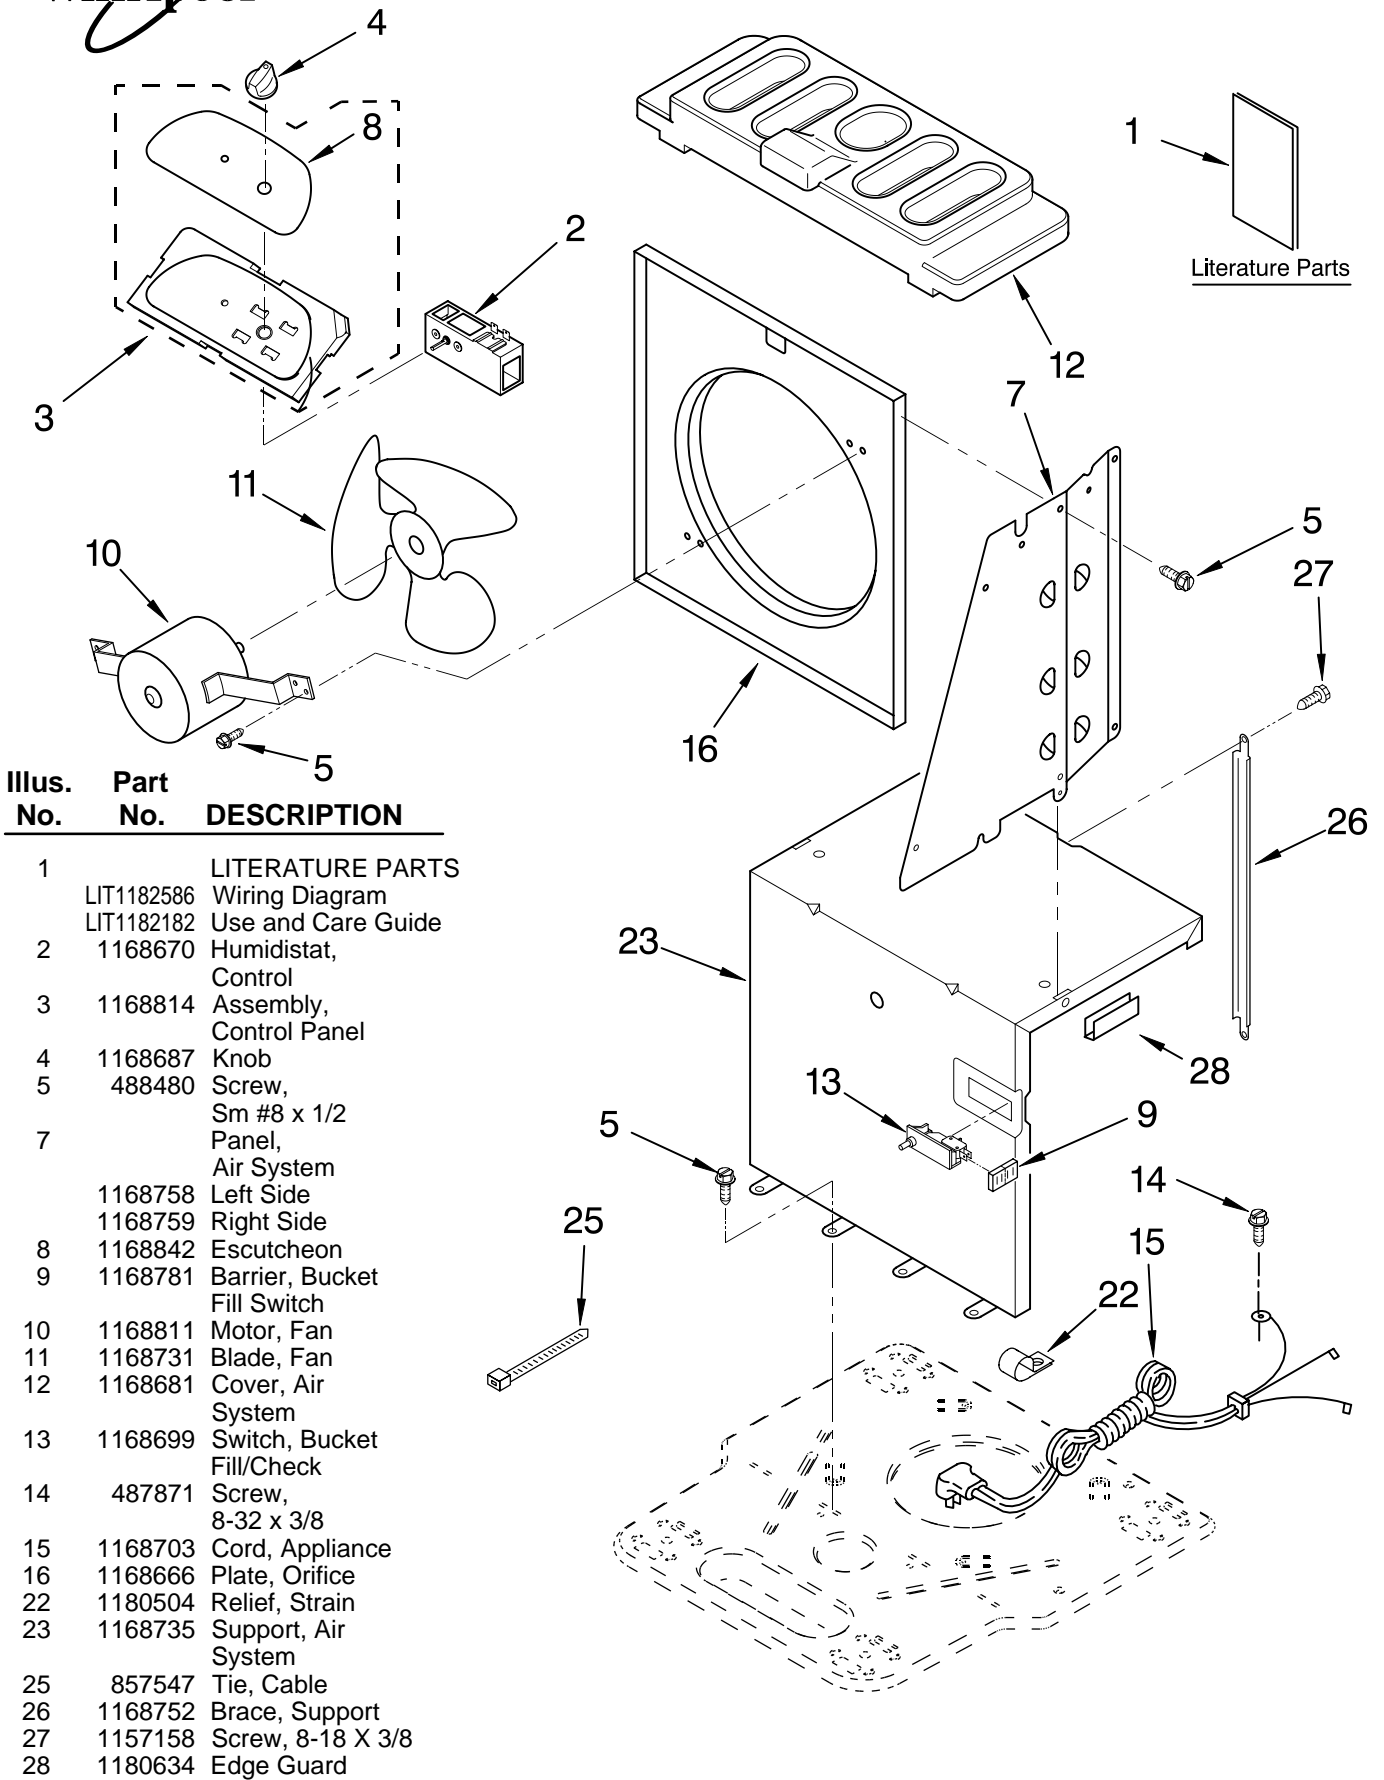

----- Manual continues below -----

AIR FLOW AND CONTROL PARTS

DEHUMIDIFIER

For Model: AD25TH0

Illus. No.	Part No.	DESCRIPTION
1	LIT1182586 LIT1182182	LITERATURE PARTS Wiring Diagram Use and Care Guide
2	1168670	Humidistat, Control
3	1168814	Assembly, Control Panel
4	1168687	Knob
5	488480	Screw, Sm #8 x 1/2
7	1168758 1168759	Panel, Air System Left Side Right Side
8	1168842	Escutcheon
9	1168781	Barrier, Bucket Fill Switch
10	1168811	Motor, Fan
11	1168731	Blade, Fan
12	1168681	Cover, Air System
13	1168699	Switch, Bucket Fill/Check
14	487871	Screw, 8-32 x 3/8
15	1168703	Cord, Appliance
16	1168666	Plate, Orifice
22	1180504	Relief, Strain
23	1168735	Support, Air System
25	857547	Tie, Cable
26	1168752	Brace, Support
27	1157158	Screw, 8-18 X 3/8
28	1180634	Edge Guard

FOR ORDERING INFORMATION REFER TO PARTS PRICE LIST

UNIT PARTS

For Model: AD25TH0

Illus. No.	Part No.	DESCRIPTION
2	1172076	Tube, Restrictor (Length 36.00")
3	1162526	Strainer
4	708532	Bend, Return (2)
6	950061	Spring, Overload
7	1181854	Condenser
8	708531	Bend, Return (12)
10	1172077	Overload, Protector
11	950058	Relay, Start
12	950055	Cover, Terminal

FOR ORDERING INFORMATION REFER TO PARTS PRICE LIST

CABINET PARTS

For Model: AD25TH0

Illus. No.	Part No.	DESCRIPTION	Illus. No.	Part No.	DESCRIPTION	Illus. No.	Part No.	DESCRIPTION
1	1168667	Cabinet	Following Parts Not Illustrated and Optional Parts Not Included			978025	1/4" Tube O.D.	
3	1168762	Clip, Float				978026	5/16" Tube O.D.	
4	1168652	Cover, Top	978027	3/8" Tube O.D.				
5	1182600	Cover, Front	978028	1/2" Tube O.D.				
6	1172075	Float	978029	5/8" Tube O.D.				
8	1172079	Bucket, Condensate	978030	3/4" Tube O.D.				
10	1168744	Screw	978865	Seal, Ring Access Valve (20 Pack)				
			484310	Epoxy, Tube (Aluminum Repair)				
			505168	Tape, No Drip Valve, Access				