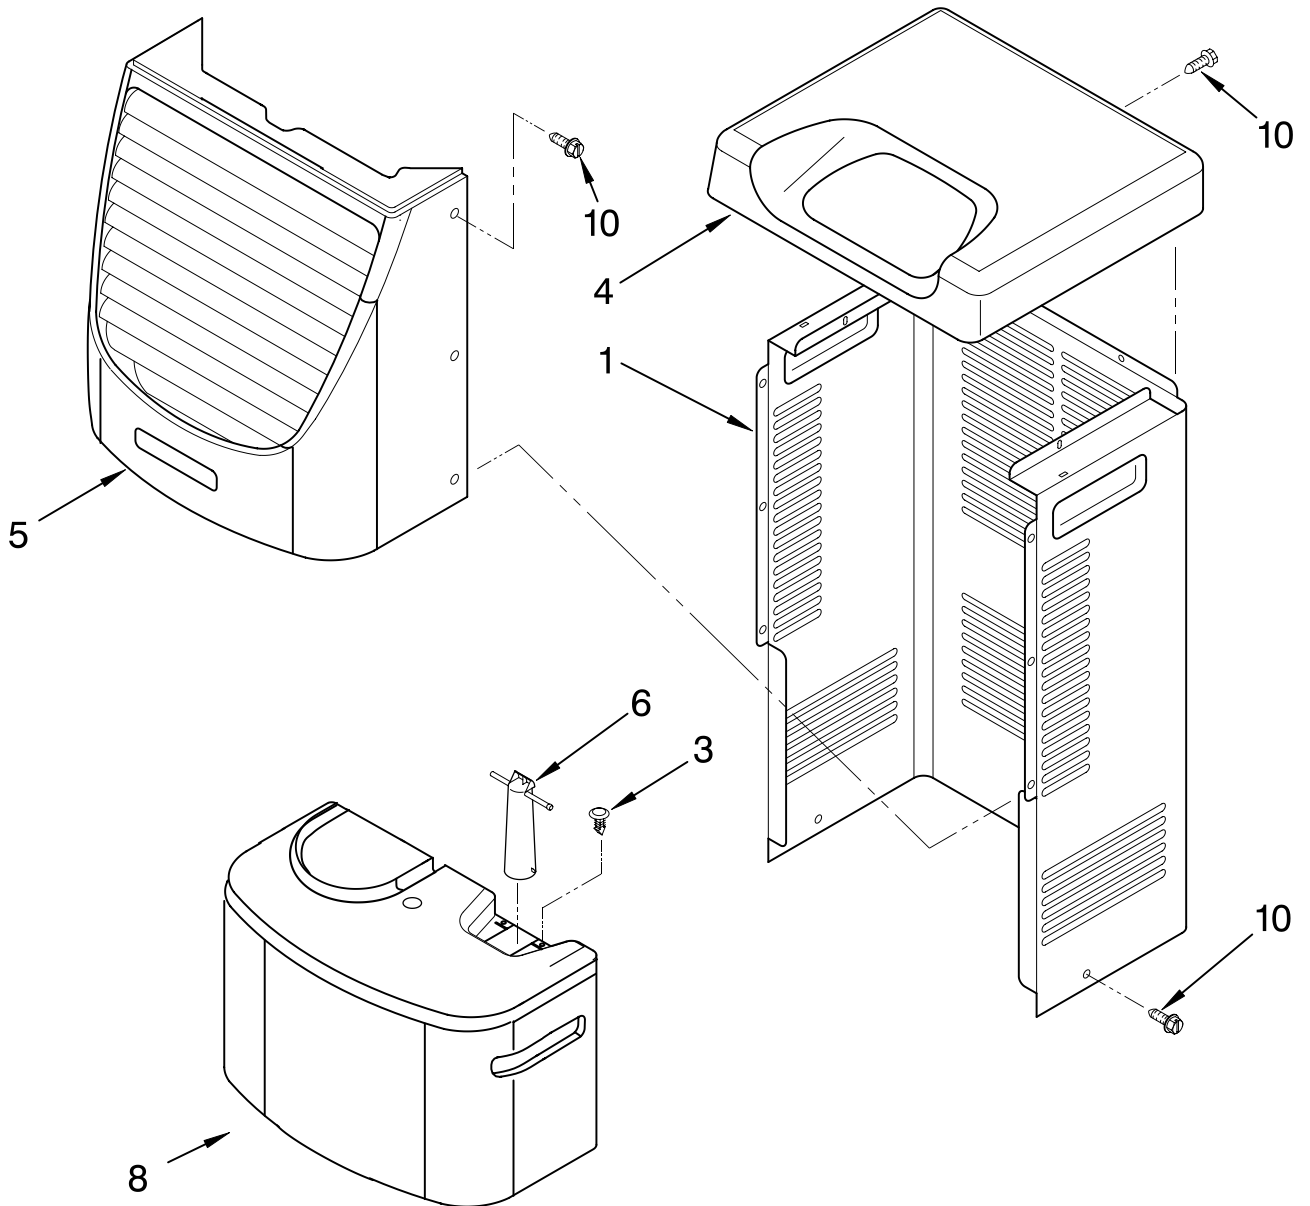

----- Manual continues below -----

AIR FLOW AND CONTROL PARTS

For Model: AD25TJ0

DEHUMIDIFIER

Illus. No.	Part No.	DESCRIPTION
1	LIT1182586	LITERATURE PARTS
	LIT1182965	Wiring Diagram
	LIT1182965	Use and Care Guide
2	1168670	Humidistat, Control
3	1168814	Assembly, Control Panel
4	1168687	Knob
5	488480	Screw, Sm #8 x 1/2
7	1168758	Panel, Air System
	1168758	Left Side
	1168759	Right Side
8	1168842	Escutcheon
9	1168781	Barrier, Bucket Fill Switch
10	1168811	Motor, Fan
11	1168731	Blade, Fan
12	1168681	Cover, Air System
13	1168699	Switch, Bucket Fill/Check
14	487871	Screw, 8-32 x 3/8
15	1168703	Cord, Appliance
16	1168666	Plate, Orifice
22	1180504	Relief, Strain
23	1168735	Support, Air System
25	857547	Tie, Cable
26	1168752	Brace, Support
27	1157158	Screw, 8-18 X 3/8
28	1180634	Edge Guard

Illus. No.	Part No.	DESCRIPTION
25	1182889	Compressor, (Complete Assembly)
26	1168761	Pan, Drain
27	855199	Bend, Return (4)
29	1162650	Insulation (Restrictor Tube)

REFRIGERANT CHARGE

5.00 oz.

**Production Compressor Requires Production Electrical Components.
Service Compressor Requires Service Electrical Components.
For Further Information, Refer to Filmcard 19.1.**

FOR ORDERING INFORMATION REFER TO PARTS PRICE LIST

CABINET PARTS

For Model: AD25TJ0

Illus. No.	Part No.	DESCRIPTION
1	1168667	Cabinet
3	1168762	Clip, Float
4	1168652	Cover, Top
5	1182600	Cover, Front
6	1172075	Float
8	1172079	Bucket, Condensate
10	1168744	Screw

Illus. No.	Part No.	DESCRIPTION
Following Parts Not Illustrated and Optional Parts Not Included		
	484310	Epoxy, Tube (Aluminum Repair)
	505168	Tape, No Drip Valve, Access
	978025	1/4" Tube O.D.

Illus. No.	Part No.	DESCRIPTION
	978026	5/16" Tube O.D.
	978027	3/8" Tube O.D.
	978028	1/2" Tube O.D.
	978029	5/8" Tube O.D.
	978030	3/4" Tube O.D.
	978865	Seal, Ring Access Valve (20 Pack)