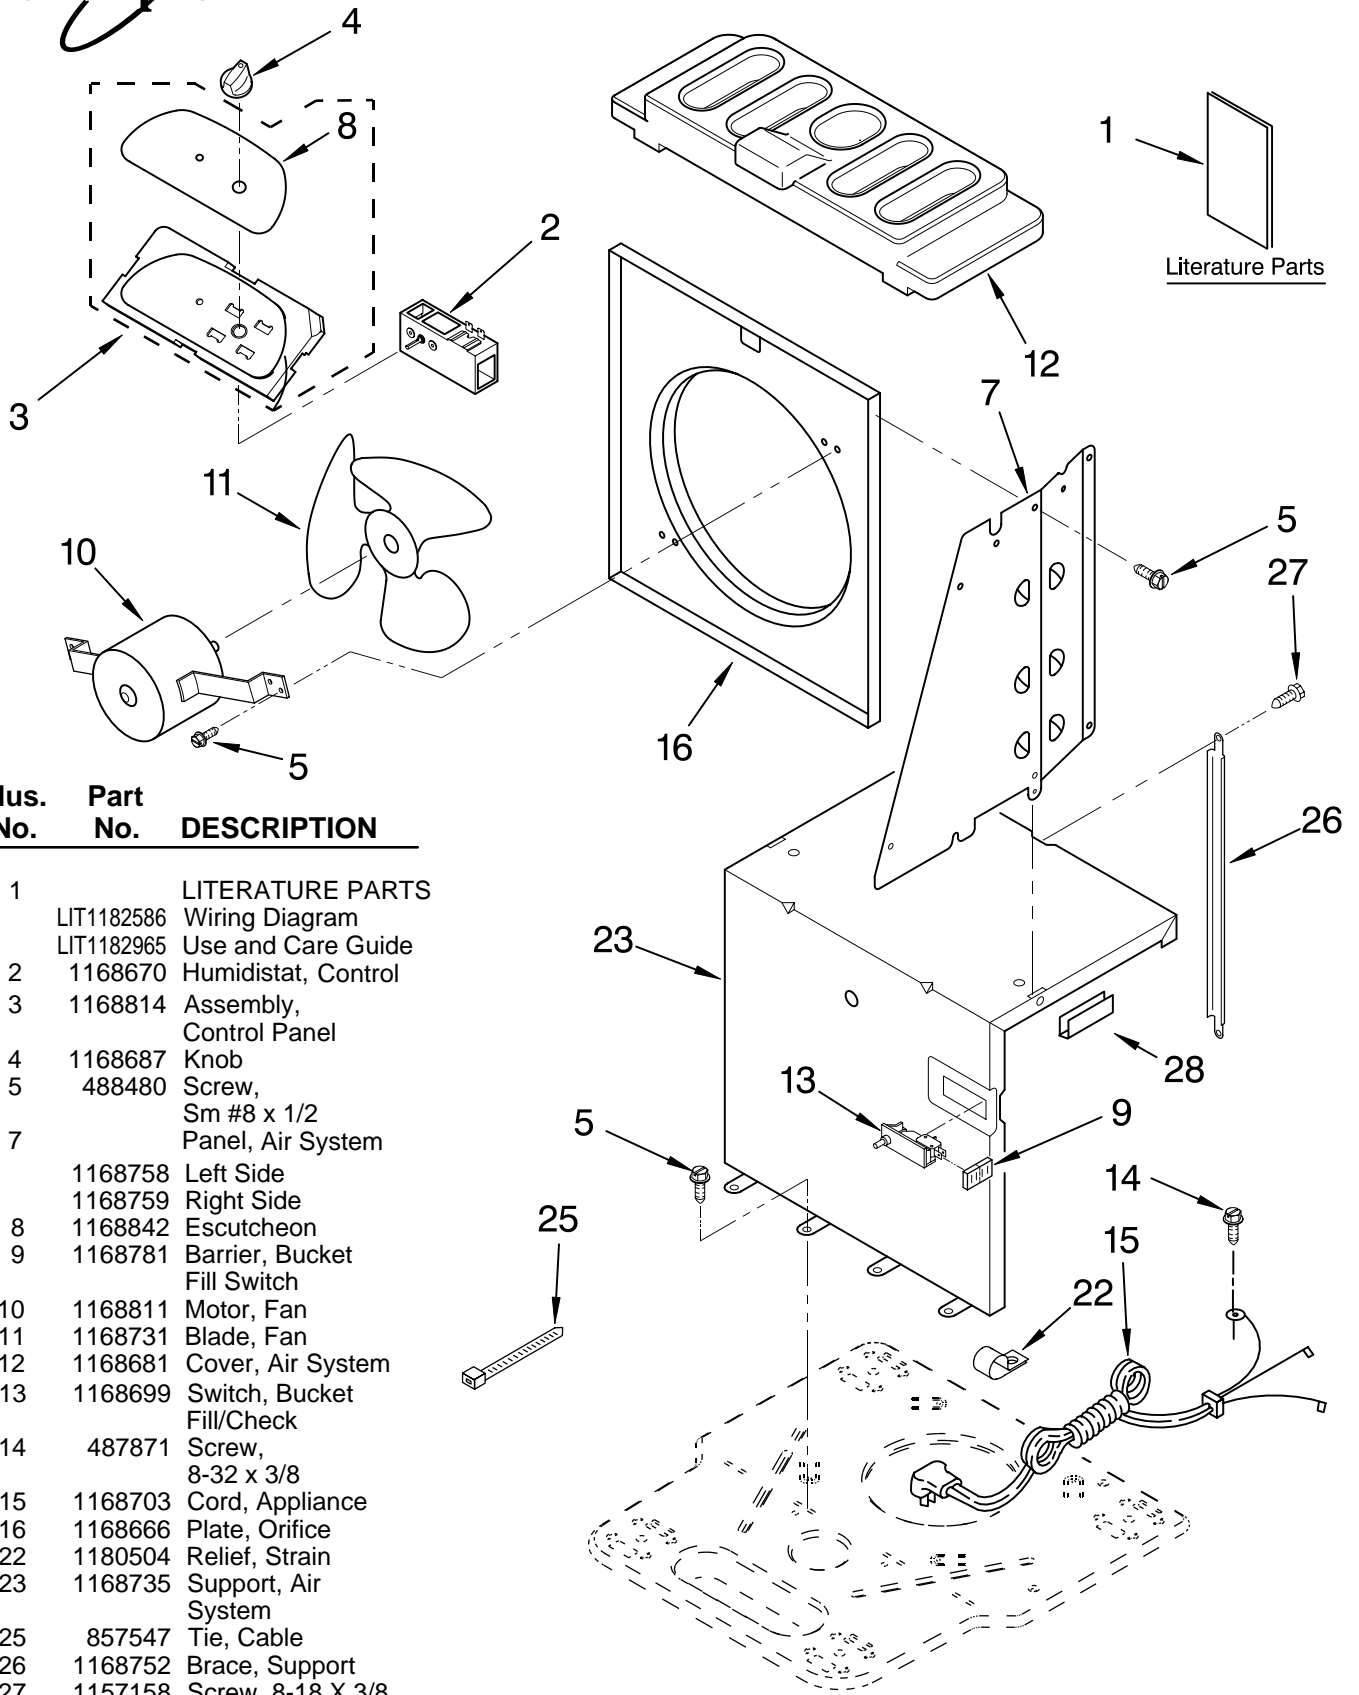

AIR FLOW AND CONTROL PARTS

For Model: AD25TJ0

DEHUMIDIFIER

Illus. No.	Part No.	DESCRIPTION
1	LIT1182586	LITERATURE PARTS
	LIT1182965	Wiring Diagram
	LIT1182965	Use and Care Guide
2	1168670	Humidistat, Control
3	1168814	Assembly, Control Panel
4	1168687	Knob
5	488480	Screw, Sm #8 x 1/2
7		Panel, Air System
	1168758	Left Side
	1168759	Right Side
8	1168842	Escutcheon
9	1168781	Barrier, Bucket Fill Switch
10	1168811	Motor, Fan
11	1168731	Blade, Fan
12	1168681	Cover, Air System
13	1168699	Switch, Bucket Fill/Check
14	487871	Screw, 8-32 x 3/8
15	1168703	Cord, Appliance
16	1168666	Plate, Orifice
22	1180504	Relief, Strain
23	1168735	Support, Air System
25	857547	Tie, Cable
26	1168752	Brace, Support
27	1157158	Screw, 8-18 X 3/8
28	1180634	Edge Guard

FOR ORDERING INFORMATION REFER TO PARTS PRICE LIST

UNIT PARTS

For Model: AD25TJ0

Illus. No.	Part No.	DESCRIPTION
2	1172076	Tube, Restrictor (Length 36.00")
3	1162526	Strainer
7	1182896	Condenser
8	708531	Bend, Return (8)
10	1182892	Overload, Protector
11	1182893	Relay, Start
12	1182890	Cover, Terminal

Illus. No.	Part No.	DESCRIPTION
13	1182891	Retainer, Cover
14	1182898	Evaporator
15	488480	Screw, 8 x 1/2 (4)
16	680975	Washer
17	24364001	Clip, Compressor
19	1168810	Harness, Wire
20	1168722	Grommet (4)
21	1168654	Base
22	1164241	Caster (4)

FOR ORDERING INFORMATION REFER TO PARTS PRICE LIST

CABINET PARTS

For Model: AD25TJ0

Illus. No.	Part No.	DESCRIPTION
1	1168667	Cabinet
3	1168762	Clip, Float
4	1168652	Cover, Top
5	1182600	Cover, Front
6	1172075	Float
8	1172079	Bucket, Condensate
10	1168744	Screw