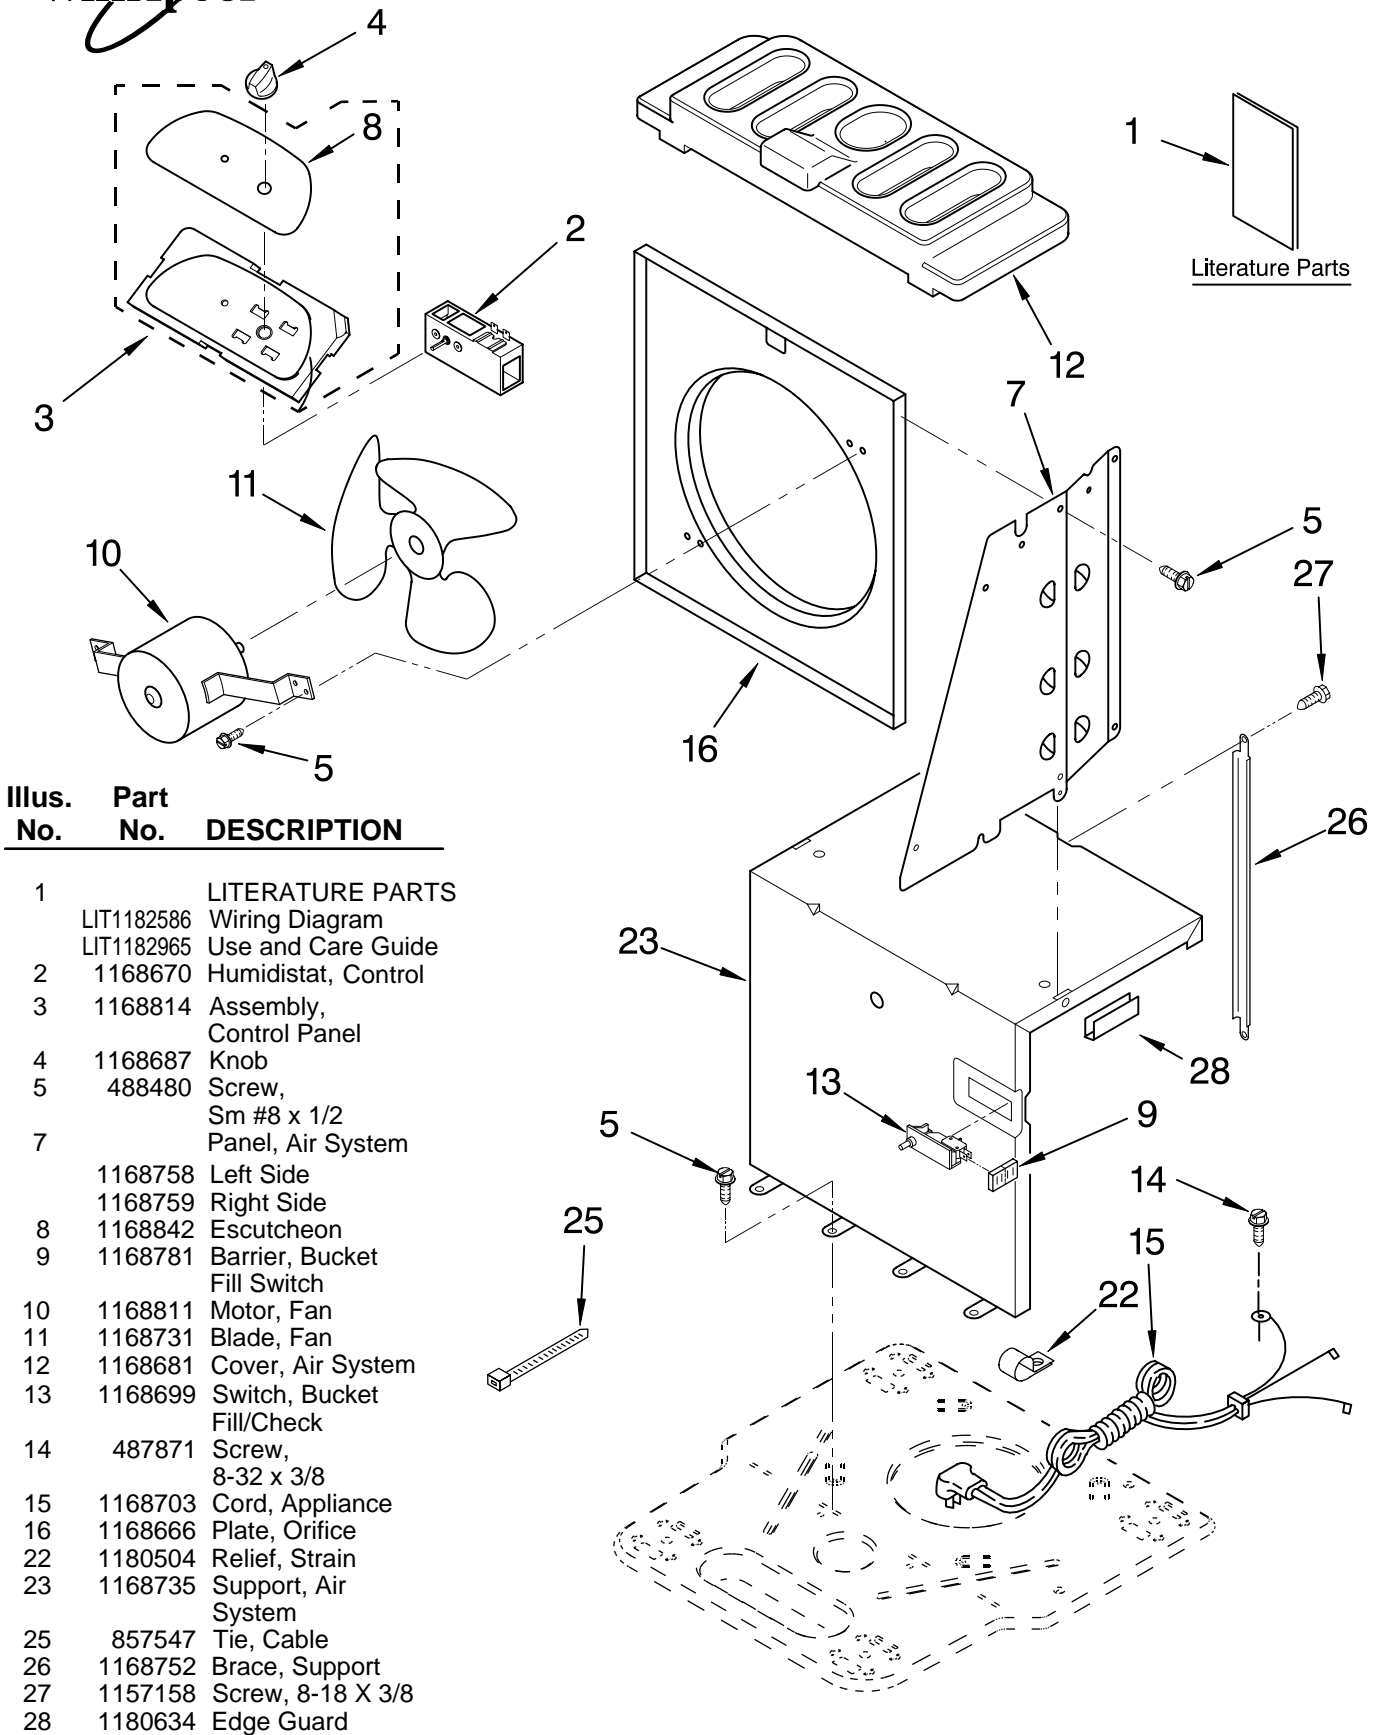

----- Manual continues below -----

AIR FLOW AND CONTROL PARTS

For Model: AD25TJ0

DEHUMIDIFIER

Illus. No.	Part No.	DESCRIPTION
1	LIT1182586	LITERATURE PARTS
	LIT1182965	Wiring Diagram
	LIT1182965	Use and Care Guide
2	1168670	Humidistat, Control
3	1168814	Assembly, Control Panel
4	1168687	Knob
5	488480	Screw, Sm #8 x 1/2
7	1168758	Panel, Air System
	1168758	Left Side
	1168759	Right Side
8	1168842	Escutcheon
9	1168781	Barrier, Bucket Fill Switch
10	1168811	Motor, Fan
11	1168731	Blade, Fan
12	1168681	Cover, Air System
13	1168699	Switch, Bucket Fill/Check
14	487871	Screw, 8-32 x 3/8
15	1168703	Cord, Appliance
16	1168666	Plate, Orifice
22	1180504	Relief, Strain
23	1168735	Support, Air System
25	857547	Tie, Cable
26	1168752	Brace, Support
27	1157158	Screw, 8-18 X 3/8
28	1180634	Edge Guard

FOR ORDERING INFORMATION REFER TO PARTS PRICE LIST

UNIT PARTS

For Model: AD25TJ0

Illus. No.	Part No.	DESCRIPTION
2	1172076	Tube, Restrictor (Length 36.00")
3	1162526	Strainer
7	1182896	Condenser
8	708531	Bend, Return (8)
10	1182892	Overload, Protector
11	1182893	Relay, Start
12	1182890	Cover, Terminal

Illus. No.	Part No.	DESCRIPTION
13	1182891	Retainer, Cover
14	1182898	Evaporator
15	488480	Screw, 8 x 1/2 (4)
16	680975	Washer
17	24364001	Clip, Compressor
19	1168810	Harness, Wire
20	1168722	Grommet (4)
21	1168654	Base
22	1164241	Caster (4)

FOR ORDERING INFORMATION REFER TO PARTS PRICE LIST

CABINET PARTS

For Model: AD25TJ0

Illus. No.	Part No.	DESCRIPTION
1	1168667	Cabinet
3	1168762	Clip, Float
4	1168652	Cover, Top
5	1182600	Cover, Front
6	1172075	Float
8	1172079	Bucket, Condensate
10	1168744	Screw