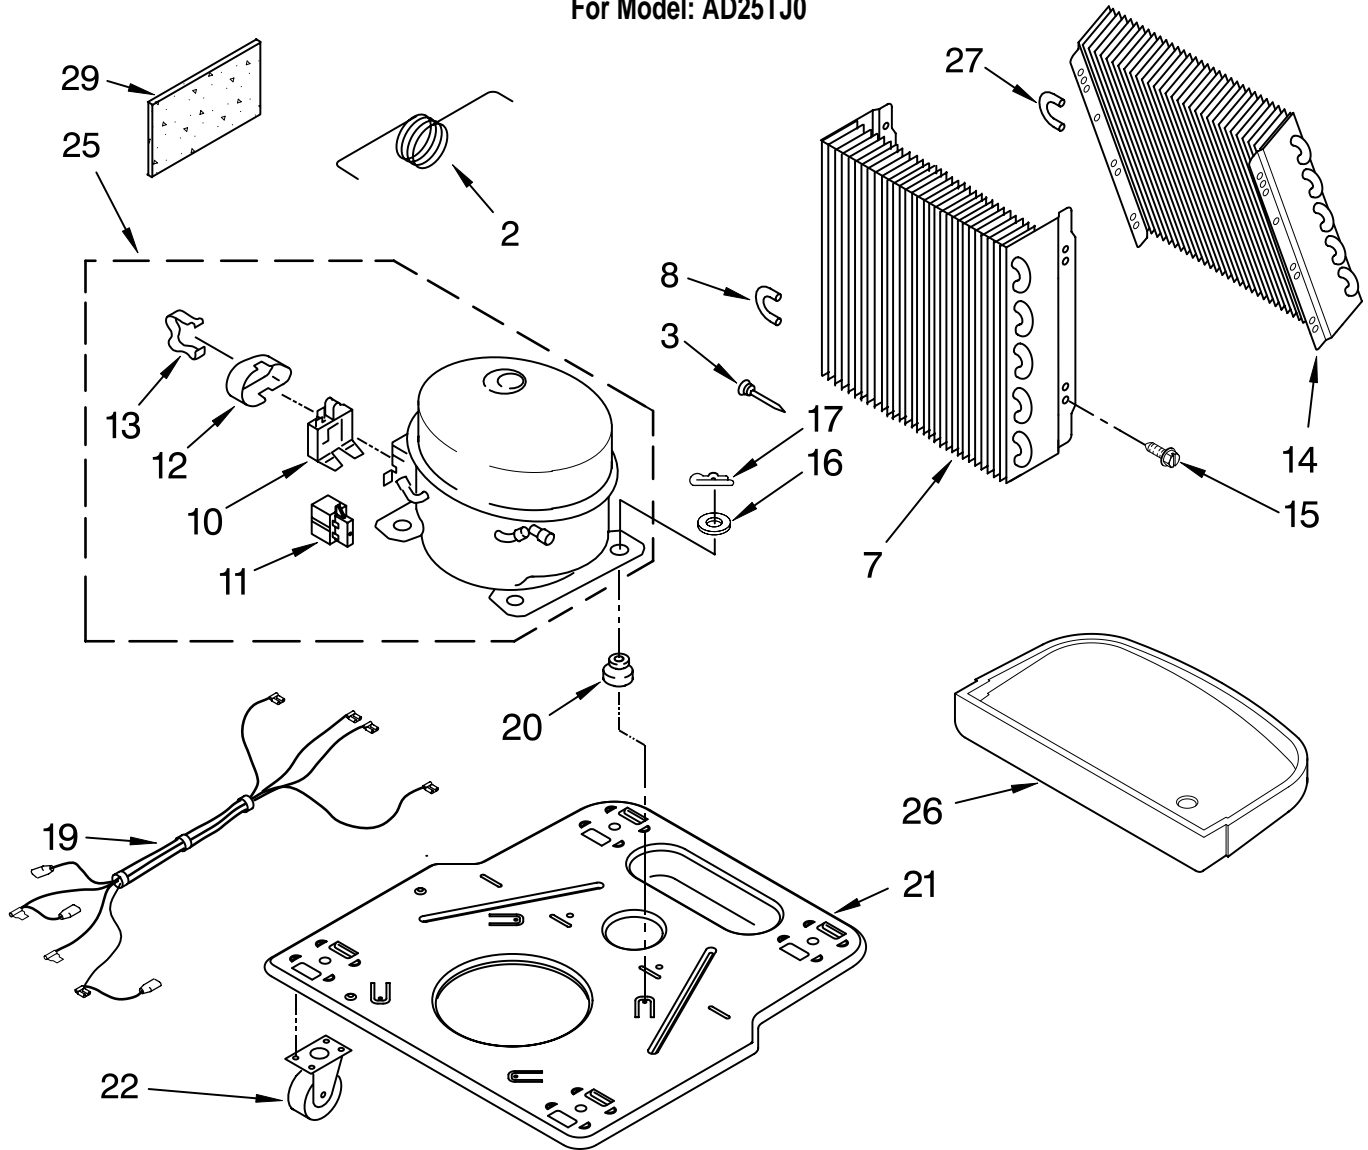

AIR FLOW AND CONTROL PARTS

For Model: AD25TJ0

DEHUMIDIFIER

Illus. No.	Part No.	DESCRIPTION
1	LIT1182586	LITERATURE PARTS
	LIT1182965	Wiring Diagram
	LIT1182965	Use and Care Guide
2	1168670	Humidistat, Control
3	1168814	Assembly, Control Panel
4	1168687	Knob
5	488480	Screw, Sm #8 x 1/2
7		Panel, Air System
	1168758	Left Side
	1168759	Right Side
8	1168842	Escutcheon
9	1168781	Barrier, Bucket Fill Switch
10	1168811	Motor, Fan
11	1168731	Blade, Fan
12	1168681	Cover, Air System
13	1168699	Switch, Bucket Fill/Check
14	487871	Screw, 8-32 x 3/8
15	1168703	Cord, Appliance
16	1168666	Plate, Orifice
22	1180504	Relief, Strain
23	1168735	Support, Air System
25	857547	Tie, Cable
26	1168752	Brace, Support
27	1157158	Screw, 8-18 X 3/8
28	1180634	Edge Guard

FOR ORDERING INFORMATION REFER TO PARTS PRICE LIST

UNIT PARTS

For Model: AD25TJ0

Illus. No.	Part No.	DESCRIPTION
2	1172076	Tube, Restrictor (Length 36.00")
3	1162526	Strainer
7	1182896	Condenser
8	708531	Bend, Return (8)
10	1182892	Overload, Protector
11	1182893	Relay, Start
12	1182890	Cover, Terminal

Illus. No.	Part No.	DESCRIPTION
13	1182891	Retainer, Cover
14	1182898	Evaporator
15	488480	Screw, 8 x 1/2 (4)
16	680975	Washer
17	24364001	Clip, Compressor
19	1168810	Harness, Wire
20	1168722	Grommet (4)
21	1168654	Base
22	1164241	Caster (4)

FOR ORDERING INFORMATION REFER TO PARTS PRICE LIST

CABINET PARTS

For Model: AD25TJ0

Illus. No.	Part No.	DESCRIPTION
1	1168667	Cabinet
3	1168762	Clip, Float
4	1168652	Cover, Top
5	1182600	Cover, Front
6	1172075	Float
8	1172079	Bucket, Condensate
10	1168744	Screw