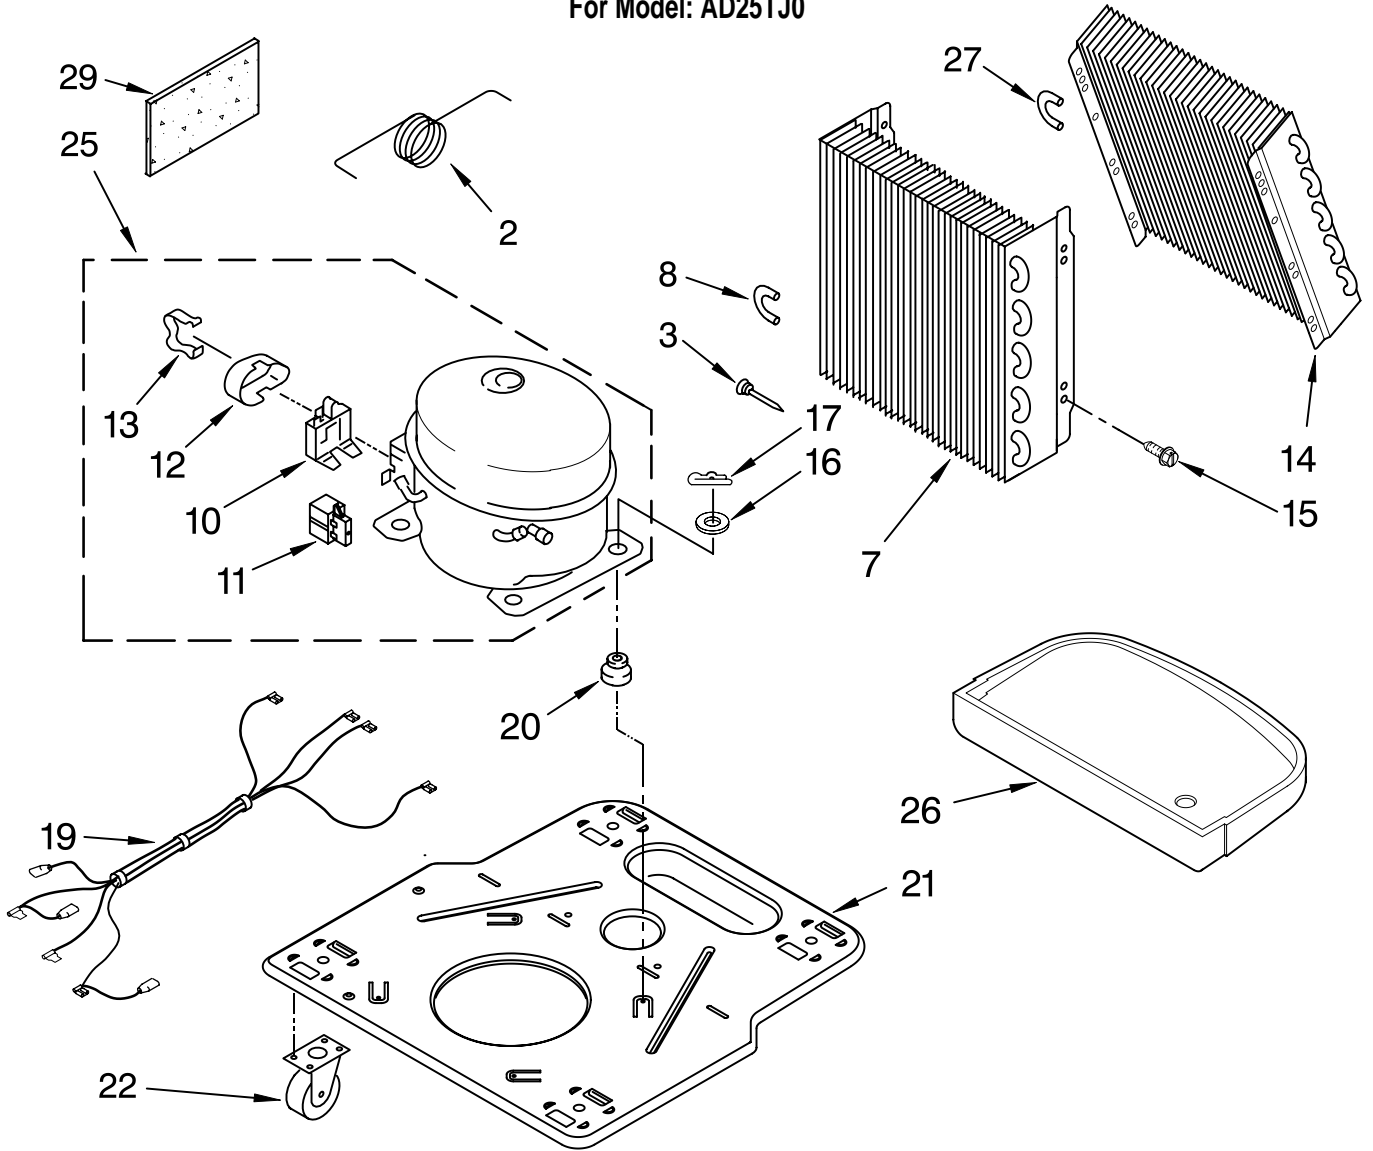

----- Manual continues below -----

AIR FLOW AND CONTROL PARTS

For Model: AD25TJ0

DEHUMIDIFIER

Illus. No.	Part No.	DESCRIPTION
1	LIT1182586	LITERATURE PARTS
	LIT1182965	Wiring Diagram
	LIT1182965	Use and Care Guide
2	1168670	Humidistat, Control
3	1168814	Assembly, Control Panel
4	1168687	Knob
5	488480	Screw, Sm #8 x 1/2
7	1168758	Panel, Air System
	1168758	Left Side
	1168759	Right Side
8	1168842	Escutcheon
9	1168781	Barrier, Bucket Fill Switch
10	1168811	Motor, Fan
11	1168731	Blade, Fan
12	1168681	Cover, Air System
13	1168699	Switch, Bucket Fill/Check
14	487871	Screw, 8-32 x 3/8
15	1168703	Cord, Appliance
16	1168666	Plate, Orifice
22	1180504	Relief, Strain
23	1168735	Support, Air System
25	857547	Tie, Cable
26	1168752	Brace, Support
27	1157158	Screw, 8-18 X 3/8
28	1180634	Edge Guard

FOR ORDERING INFORMATION REFER TO PARTS PRICE LIST

UNIT PARTS

For Model: AD25TJ0

Illus. No.	Part No.	DESCRIPTION
2	1172076	Tube, Restrictor (Length 36.00")
3	1162526	Strainer
7	1182896	Condenser
8	708531	Bend, Return (8)
10	1182892	Overload, Protector
11	1182893	Relay, Start
12	1182890	Cover, Terminal

Illus. No.	Part No.	DESCRIPTION
13	1182891	Retainer, Cover
14	1182898	Evaporator
15	488480	Screw, 8 x 1/2 (4)
16	680975	Washer
17	24364001	Clip, Compressor
19	1168810	Harness, Wire
20	1168722	Grommet (4)
21	1168654	Base
22	1164241	Caster (4)

Illus. No.	Part No.	DESCRIPTION
Following Parts Not Illustrated and Optional Parts Not Included		
	484310	Epoxy, Tube (Aluminum Repair)
	505168	Tape, No Drip Valve, Access
	978025	1/4" Tube O.D.

Illus. No.	Part No.	DESCRIPTION
	978026	5/16" Tube O.D.
	978027	3/8" Tube O.D.
	978028	1/2" Tube O.D.
	978029	5/8" Tube O.D.
	978030	3/4" Tube O.D.
	978865	Seal, Ring Access Valve (20 Pack)