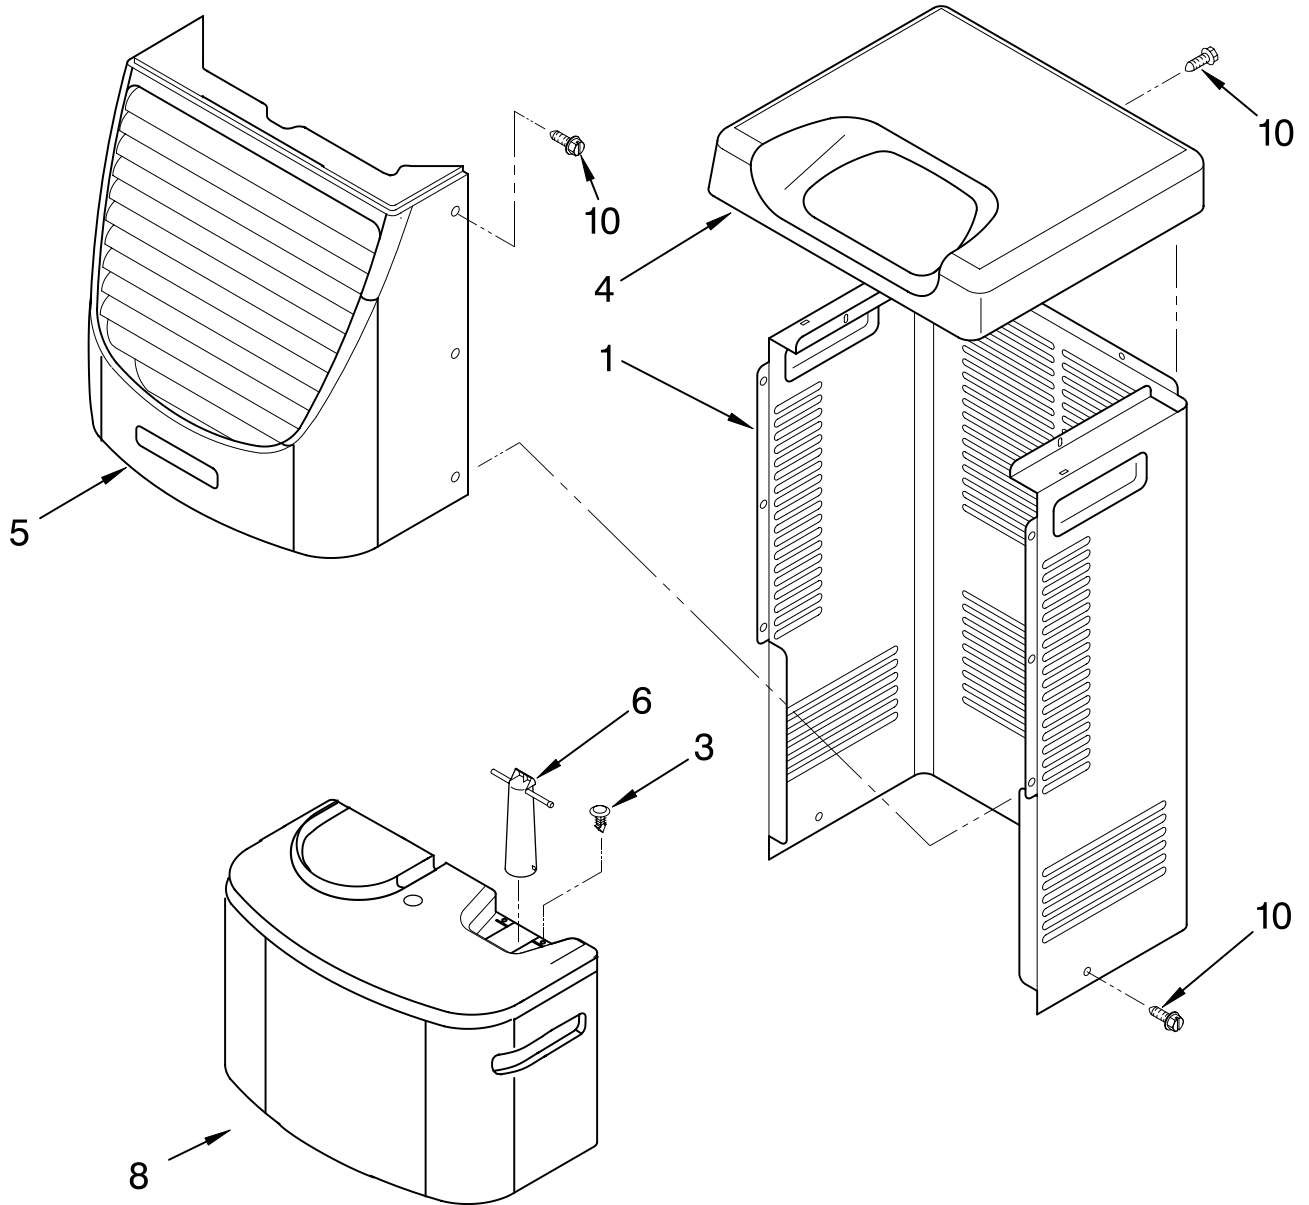

AIR FLOW AND CONTROL PARTS

For Model: AD25TJ0

DEHUMIDIFIER

Illus. No.	Part No.	DESCRIPTION
1	LIT1182586	LITERATURE PARTS
	LIT1182965	Wiring Diagram
	LIT1182965	Use and Care Guide
2	1168670	Humidistat, Control
3	1168814	Assembly, Control Panel
4	1168687	Knob
5	488480	Screw, Sm #8 x 1/2
7		Panel, Air System
	1168758	Left Side
	1168759	Right Side
8	1168842	Escutcheon
9	1168781	Barrier, Bucket Fill Switch
10	1168811	Motor, Fan
11	1168731	Blade, Fan
12	1168681	Cover, Air System
13	1168699	Switch, Bucket Fill/Check
14	487871	Screw, 8-32 x 3/8
15	1168703	Cord, Appliance
16	1168666	Plate, Orifice
22	1180504	Relief, Strain
23	1168735	Support, Air System
25	857547	Tie, Cable
26	1168752	Brace, Support
27	1157158	Screw, 8-18 X 3/8
28	1180634	Edge Guard

Illus. No.	Part No.	DESCRIPTION
25	1182889	Compressor, (Complete Assembly)
26	1168761	Pan, Drain
27	855199	Bend, Return (4)
29	1162650	Insulation (Restrictor Tube)

REFRIGERANT CHARGE

5.00 oz.

**Production Compressor Requires Production Electrical Components.
Service Compressor Requires Service Electrical Components.
For Further Information, Refer to Filmcard 19.1.**

FOR ORDERING INFORMATION REFER TO PARTS PRICE LIST

CABINET PARTS

For Model: AD25TJ0

Illus. No.	Part No.	DESCRIPTION
1	1168667	Cabinet
3	1168762	Clip, Float
4	1168652	Cover, Top
5	1182600	Cover, Front
6	1172075	Float
8	1172079	Bucket, Condensate
10	1168744	Screw

Illus. No.	Part No.	DESCRIPTION
Following Parts Not Illustrated and Optional Parts Not Included		
	484310	Epoxy, Tube (Aluminum Repair)
	505168	Tape, No Drip Valve, Access
	978025	1/4" Tube O.D.

Illus. No.	Part No.	DESCRIPTION
	978026	5/16" Tube O.D.
	978027	3/8" Tube O.D.
	978028	1/2" Tube O.D.
	978029	5/8" Tube O.D.
	978030	3/4" Tube O.D.
	978865	Seal, Ring Access Valve (20 Pack)