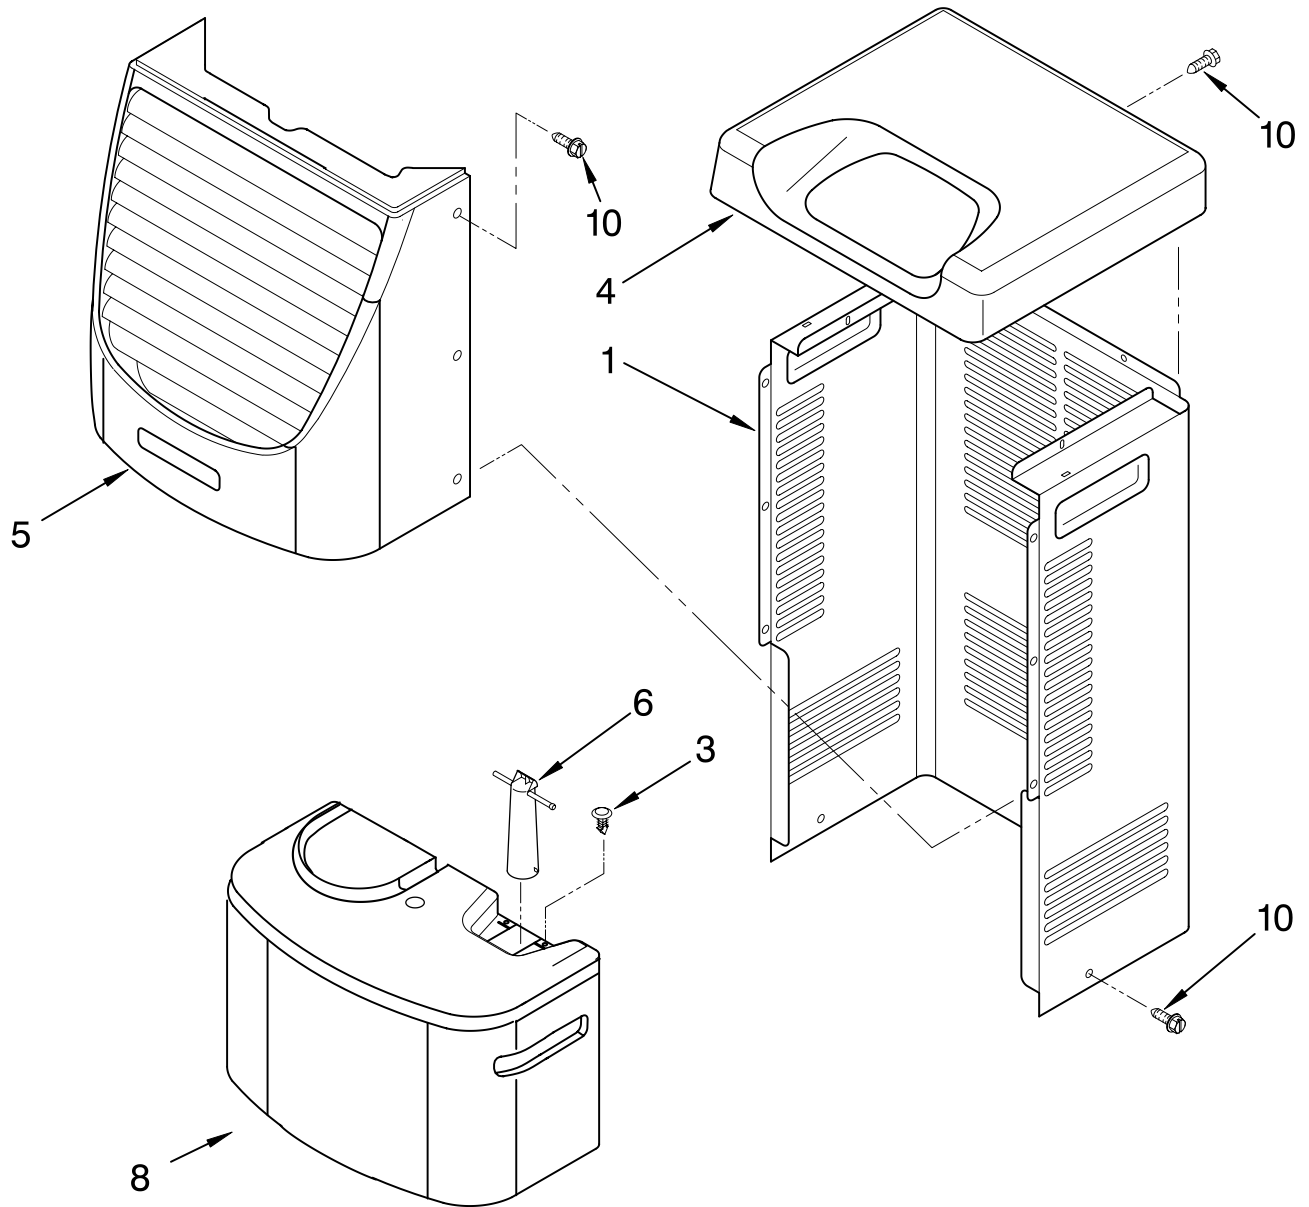

AIR FLOW AND CONTROL PARTS

DEHUMIDIFIER

For Model: AD25TJ1

Illus. No.	Part No.	DESCRIPTION
1	LITERATURE PARTS	
	LIT1182586	Wiring Diagram
	LIT1182965	Use and Care Guide
2	1183422	Humidstat, Control
3	1168814	Assembly, Control Panel
4	1168687	Knob
5	488480	Screw, Sm #8 x 1/2
6	1183427	Bracket, Motor Panel, Air System
7	1168758	Left Side
	1168759	Right Side
8	1168842	Escutcheon
9	1168781	Barrier, Bucket Fill Switch
10	1183424	Motor, Fan
11	1168731	Blade, Fan
12	1168681	Cover, Air System
13	1168699	Switch, Bucket Fill/Check
14	487871	Screw, 8-32 x 3/8
15	1168703	Cord, Appliance
16	1168666	Plate, Orifice
17	488130	Nut
22	1180504	Relief, Strain
23	1168735	Support, Air System
25	857547	Tie, Cable
26	1168752	Brace, Support
27	1157158	Screw, 8-18 X 3/8
28	1180634	Edge Guard

Illus. No.	Part No.	DESCRIPTION
26	1168761	Pan, Drain
27	854624	Bend, Return (9)
29	1162650	Insulation (Restrictor Tube)

REFRIGERANT CHARGE

6.75 oz.

**Production Compressor Requires Production Electrical Components.
Service Compressor Requires Service Electrical Components.
For Further Information, Refer to Filmcard 19.1.**

FOR ORDERING INFORMATION REFER TO PARTS PRICE LIST

CABINET PARTS

For Model: AD25TJ1

Illus. No.	Part No.	DESCRIPTION
1	1168667	Cabinet
3	1168762	Clip, Float
4	1168652	Cover, Top
5	1182600	Cover, Front
6	1172075	Float
8	1172079	Bucket, Condensate
10	1168744	Screw

Illus. No.	Part No.	DESCRIPTION
	978027	3/8" Tube O.D.
	978028	1/2" Tube O.D.
	978029	5/8" Tube O.D.
	978030	3/4" Tube O.D.
	978865	Seal, Ring Access Valve (20 Pack)

FOR ORDERING INFORMATION REFER TO PARTS PRICE LIST