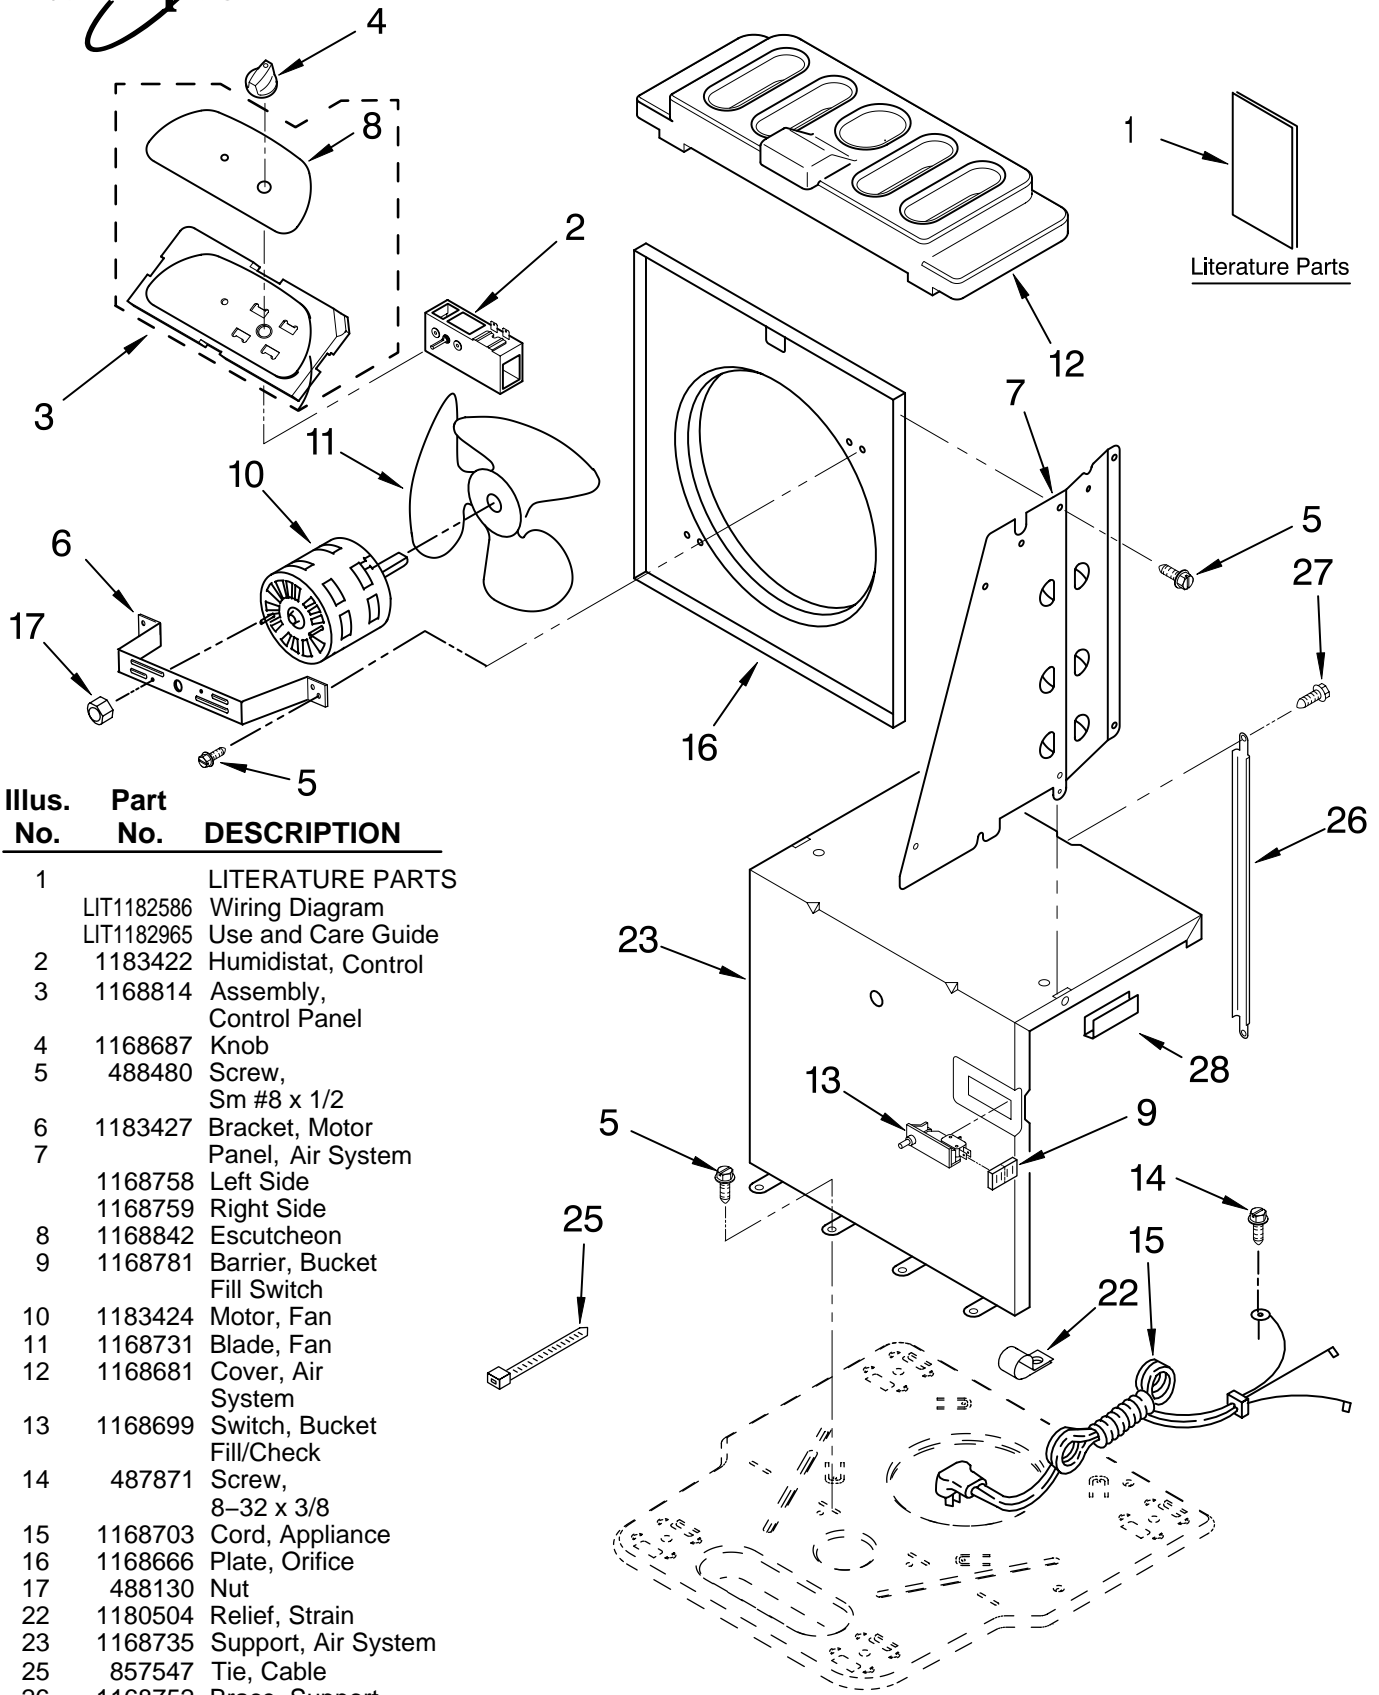

AIR FLOW AND CONTROL PARTS

DEHUMIDIFIER

For Model: AD25TJ1

Illus. No.	Part No.	DESCRIPTION
1	LITERATURE PARTS	
	LIT1182586	Wiring Diagram
	LIT1182965	Use and Care Guide
2	1183422	Humidstat, Control
3	1168814	Assembly, Control Panel
4	1168687	Knob
5	488480	Screw, Sm #8 x 1/2
6	1183427	Bracket, Motor Panel, Air System
7	1168758	Left Side
	1168759	Right Side
8	1168842	Escutcheon
9	1168781	Barrier, Bucket Fill Switch
10	1183424	Motor, Fan
11	1168731	Blade, Fan
12	1168681	Cover, Air System
13	1168699	Switch, Bucket Fill/Check
14	487871	Screw, 8-32 x 3/8
15	1168703	Cord, Appliance
16	1168666	Plate, Orifice
17	488130	Nut
22	1180504	Relief, Strain
23	1168735	Support, Air System
25	857547	Tie, Cable
26	1168752	Brace, Support
27	1157158	Screw, 8-18 X 3/8
28	1180634	Edge Guard

FOR ORDERING INFORMATION REFER TO PARTS PRICE LIST

UNIT PARTS

For Model: AD25TJ1

Illus. No.	Part No.	DESCRIPTION
2	1172076	Tube, Restrictor (Length 36.00")
3	1162526	Strainer
4	708532	Bend, Return (2)
7	1181854	Condenser
8	708531	Bend, Return (12)
10	1182782	Overload, Protector
11	950058	Relay, Start
12	1182781	Cover, Terminal

Illus. No.	Part No.	DESCRIPTION
14	1168726	Evaporator
15	488480	Screw, 8 x 1/2 (4)
16	680975	Washer
17	24364001	Clip, Compressor
19	1168810	Harness, Wire
20	1168722	Grommet (4)
21	1168654	Base
22	1164241	Caster (4)
25	1182778	Compressor, (Complete Assembly)

FOR ORDERING INFORMATION REFER TO PARTS PRICE LIST

CABINET PARTS

For Model: AD25TJ1

Illus. No.	Part No.	DESCRIPTION
1	1168667	Cabinet
3	1168762	Clip, Float
4	1168652	Cover, Top
5	1182600	Cover, Front
6	1172075	Float
8	1172079	Bucket, Condensate
10	1168744	Screw