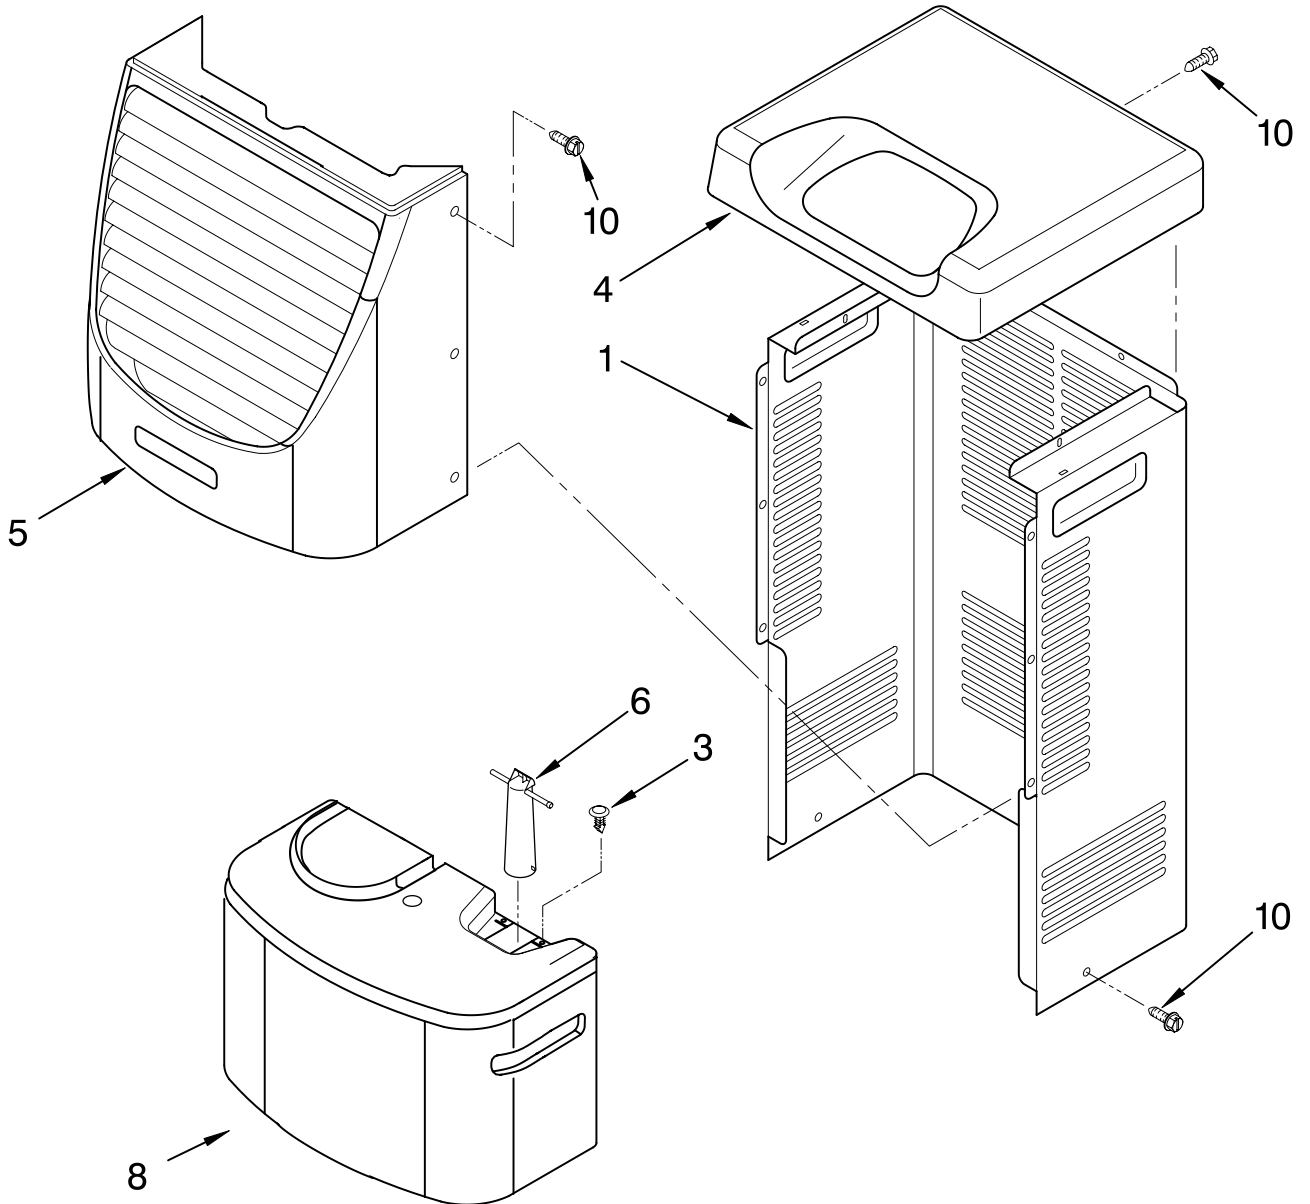

CABINET PARTS

For Model: AD25TJ1

Illus. No.	Part No.	DESCRIPTION
1	1168667	Cabinet
3	1168762	Clip, Float
4	1168652	Cover, Top
5	1182600	Cover, Front
6	1172075	Float
8	1172079	Bucket, Condensate
10	1168744	Screw

Illus. No.	Part No.	DESCRIPTION
Following Parts Not Illustrated and Optional Parts Not Included		
	484310	Epoxy, Tube (Aluminum Repair)
	505168	Tape, No Drip Valve, Access
	978025	1/4" Tube O.D.
	978026	5/16" Tube O.D.

Illus. No.	Part No.	DESCRIPTION
	978027	3/8" Tube O.D.
	978028	1/2" Tube O.D.
	978029	5/8" Tube O.D.
	978030	3/4" Tube O.D.
	978865	Seal, Ring Access Valve (20 Pack)

FOR ORDERING INFORMATION REFER TO PARTS PRICE LIST