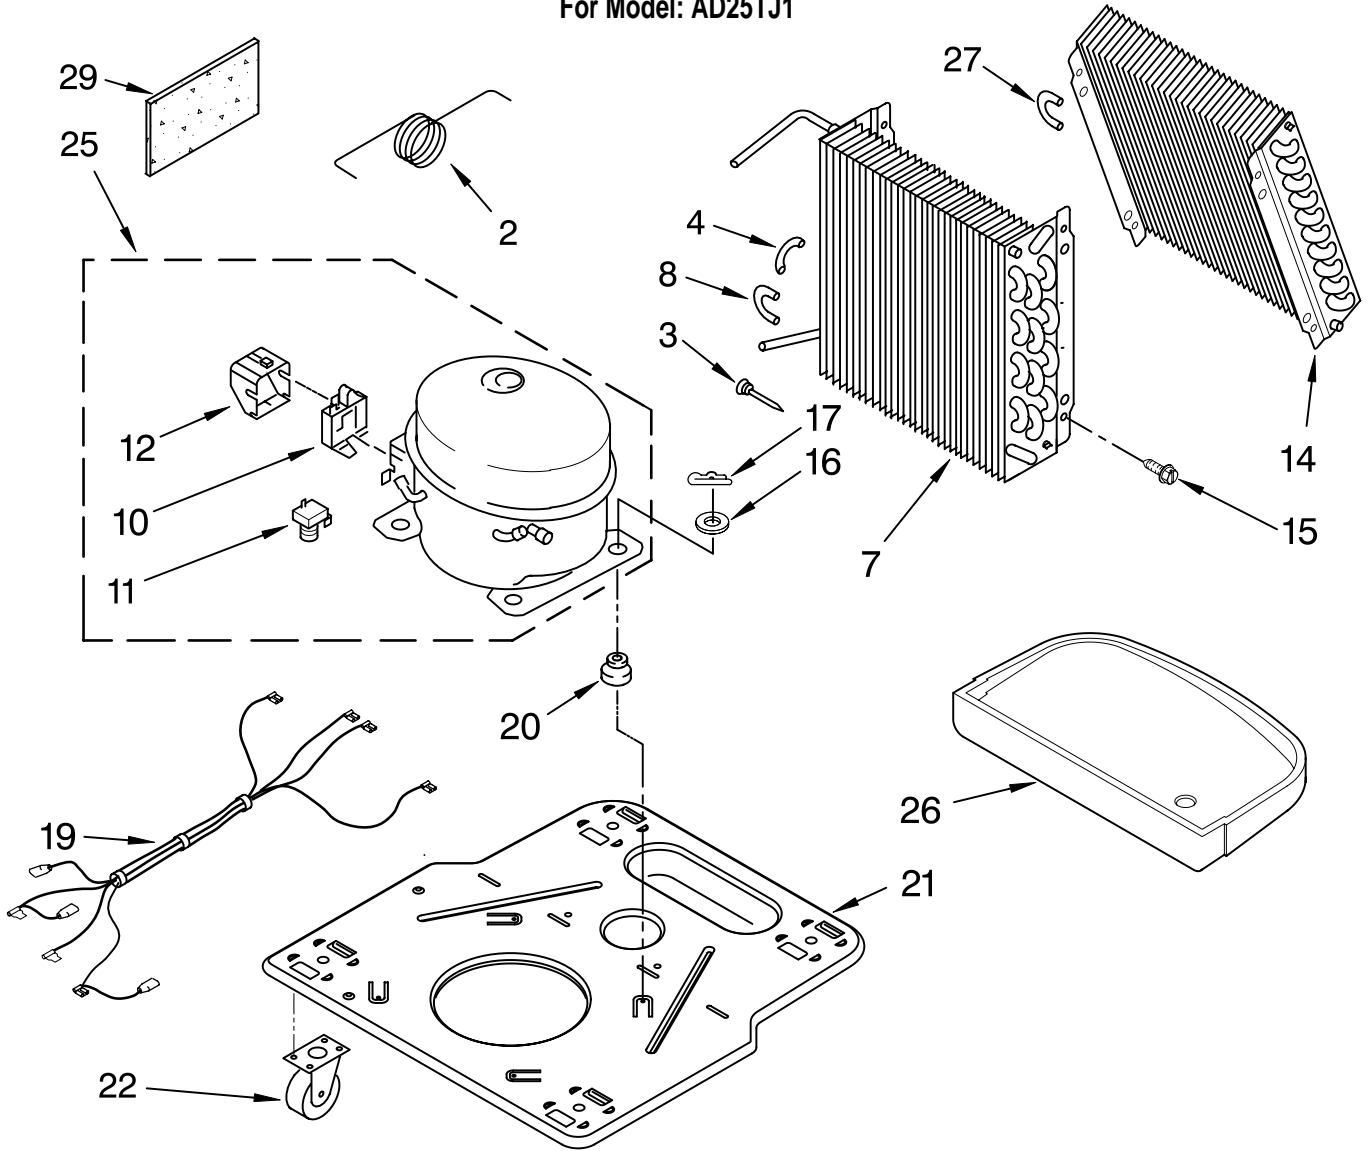

----- Manual continues below -----

AIR FLOW AND CONTROL PARTS

DEHUMIDIFIER

For Model: AD25TJ1

Illus. No.	Part No.	DESCRIPTION
1	LIT1182586	LITERATURE PARTS Wiring Diagram
	LIT1182965	Use and Care Guide
2	1183422	Humidistat, Control
3	1168814	Assembly, Control Panel
4	1168687	Knob
5	488480	Screw, Sm #8 x 1/2
6	1183427	Bracket, Motor
7	1168758	Panel, Air System Left Side
	1168759	Right Side
8	1168842	Escutcheon
9	1168781	Barrier, Bucket Fill Switch
10	1183424	Motor, Fan
11	1168731	Blade, Fan
12	1168681	Cover, Air System
13	1168699	Switch, Bucket Fill/Check
14	487871	Screw, 8-32 x 3/8
15	1168703	Cord, Appliance
16	1168666	Plate, Orifice
17	488130	Nut
22	1180504	Relief, Strain
23	1168735	Support, Air System
25	857547	Tie, Cable
26	1168752	Brace, Support
27	1157158	Screw, 8-18 X 3/8
28	1180634	Edge Guard

FOR ORDERING INFORMATION REFER TO PARTS PRICE LIST

UNIT PARTS

For Model: AD25TJ1

Illus. No.	Part No.	DESCRIPTION
2	1172076	Tube, Restrictor (Length 36.00")
3	1162526	Strainer
4	708532	Bend, Return (2)
7	1181854	Condenser
8	708531	Bend, Return (12)
10	1182782	Overload, Protector
11	950058	Relay, Start
12	1182781	Cover, Terminal

Illus. No.	Part No.	DESCRIPTION
14	1168726	Evaporator
15	488480	Screw, 8 x 1/2 (4)
16	680975	Washer
17	24364001	Clip, Compressor
19	1168810	Harness, Wire
20	1168722	Grommet (4)
21	1168654	Base
22	1164241	Caster (4)
25	1182778	Compressor, (Complete Assembly)

FOR ORDERING INFORMATION REFER TO PARTS PRICE LIST

CABINET PARTS

For Model: AD25TJ1

Illus. No.	Part No.	DESCRIPTION
1	1168667	Cabinet
3	1168762	Clip, Float
4	1168652	Cover, Top
5	1182600	Cover, Front
6	1172075	Float
8	1172079	Bucket, Condensate
10	1168744	Screw