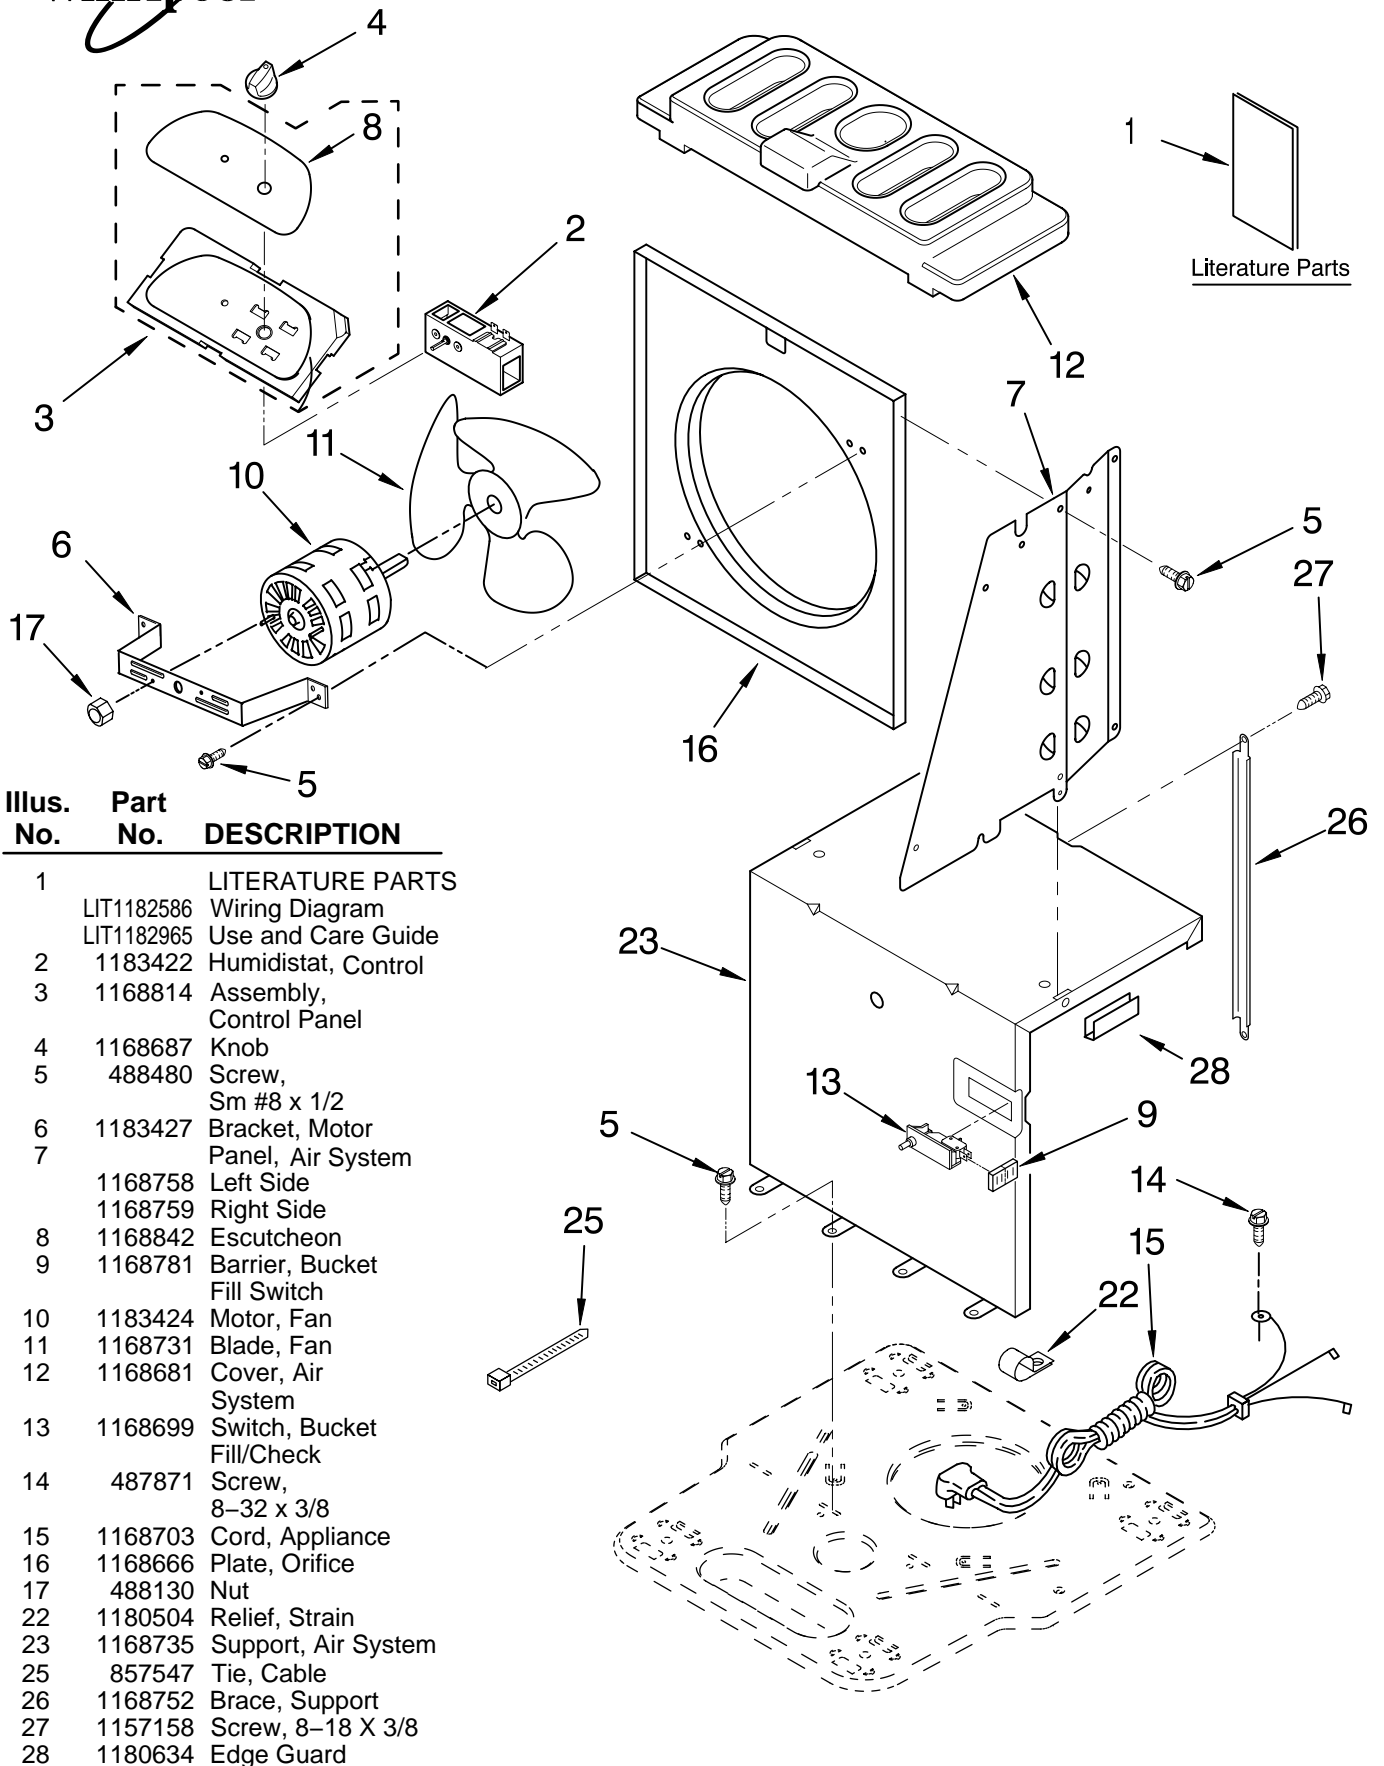

----- Manual continues below -----

AIR FLOW AND CONTROL PARTS

DEHUMIDIFIER

For Model: AD25TJ1

Illus. No.	Part No.	DESCRIPTION
1	LIT1182586	LITERATURE PARTS Wiring Diagram
	LIT1182965	Use and Care Guide
2	1183422	Humidistat, Control
3	1168814	Assembly, Control Panel
4	1168687	Knob
5	488480	Screw, Sm #8 x 1/2
6	1183427	Bracket, Motor
7	1168758	Panel, Air System Left Side
	1168759	Right Side
8	1168842	Escutcheon
9	1168781	Barrier, Bucket Fill Switch
10	1183424	Motor, Fan
11	1168731	Blade, Fan
12	1168681	Cover, Air System
13	1168699	Switch, Bucket Fill/Check
14	487871	Screw, 8-32 x 3/8
15	1168703	Cord, Appliance
16	1168666	Plate, Orifice
17	488130	Nut
22	1180504	Relief, Strain
23	1168735	Support, Air System
25	857547	Tie, Cable
26	1168752	Brace, Support
27	1157158	Screw, 8-18 X 3/8
28	1180634	Edge Guard

FOR ORDERING INFORMATION REFER TO PARTS PRICE LIST

UNIT PARTS

For Model: AD25TJ1

Illus. No.	Part No.	DESCRIPTION
2	1172076	Tube, Restrictor (Length 36.00")
3	1162526	Strainer
4	708532	Bend, Return (2)
7	1181854	Condenser
8	708531	Bend, Return (12)
10	1182782	Overload, Protector
11	950058	Relay, Start
12	1182781	Cover, Terminal

FOR ORDERING INFORMATION REFER TO PARTS PRICE LIST

CABINET PARTS

For Model: AD25TJ1

Illus. No.	Part No.	DESCRIPTION
1	1168667	Cabinet
3	1168762	Clip, Float
4	1168652	Cover, Top
5	1182600	Cover, Front
6	1172075	Float
8	1172079	Bucket, Condensate
10	1168744	Screw

Illus. No.	Part No.	DESCRIPTION
	978027	3/8" Tube O.D.
	978028	1/2" Tube O.D.
	978029	5/8" Tube O.D.
	978030	3/4" Tube O.D.
	978865	Seal, Ring Access Valve (20 Pack)

FOR ORDERING INFORMATION REFER TO PARTS PRICE LIST