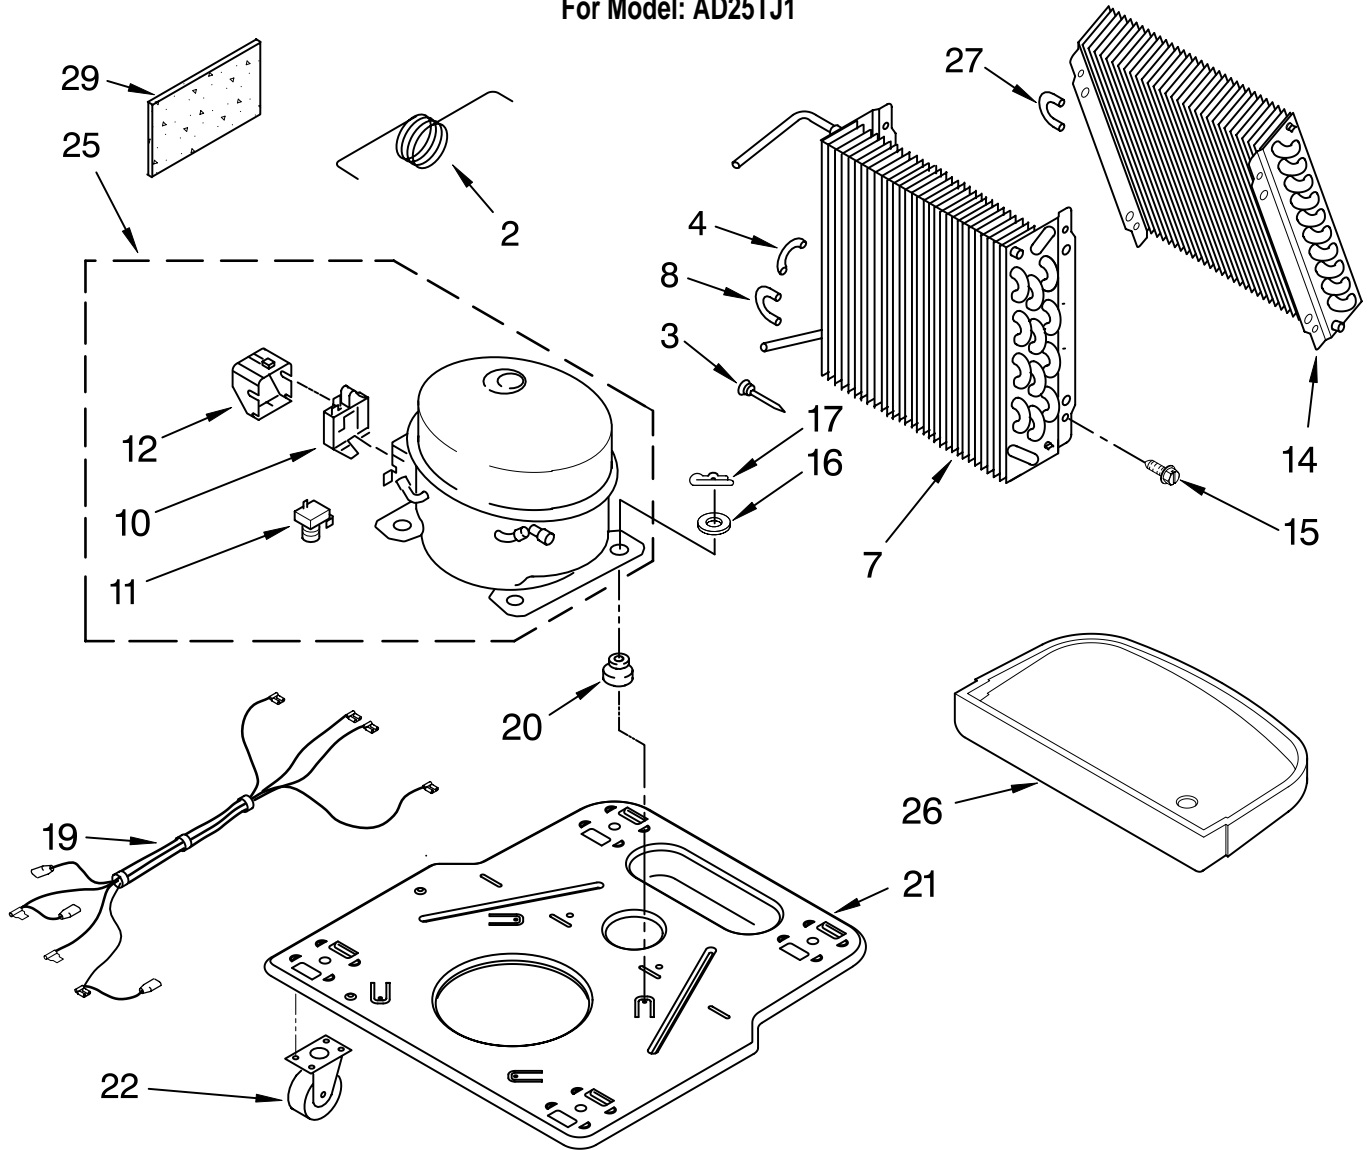

AIR FLOW AND CONTROL PARTS

DEHUMIDIFIER

For Model: AD25TJ1

Illus. No.	Part No.	DESCRIPTION
1	LITERATURE PARTS	
	LIT1182586	Wiring Diagram
	LIT1182965	Use and Care Guide
2	1183422	Humidstat, Control
3	1168814	Assembly, Control Panel
4	1168687	Knob
5	488480	Screw, Sm #8 x 1/2
6	1183427	Bracket, Motor Panel, Air System
7	1168758	Left Side
	1168759	Right Side
8	1168842	Escutcheon
9	1168781	Barrier, Bucket Fill Switch
10	1183424	Motor, Fan
11	1168731	Blade, Fan
12	1168681	Cover, Air System
13	1168699	Switch, Bucket Fill/Check
14	487871	Screw, 8-32 x 3/8
15	1168703	Cord, Appliance
16	1168666	Plate, Orifice
17	488130	Nut
22	1180504	Relief, Strain
23	1168735	Support, Air System
25	857547	Tie, Cable
26	1168752	Brace, Support
27	1157158	Screw, 8-18 X 3/8
28	1180634	Edge Guard

FOR ORDERING INFORMATION REFER TO PARTS PRICE LIST

UNIT PARTS

For Model: AD25TJ1

Illus. No.	Part No.	DESCRIPTION
2	1172076	Tube, Restrictor (Length 36.00")
3	1162526	Strainer
4	708532	Bend, Return (2)
7	1181854	Condenser
8	708531	Bend, Return (12)
10	1182782	Overload, Protector
11	950058	Relay, Start
12	1182781	Cover, Terminal

FOR ORDERING INFORMATION REFER TO PARTS PRICE LIST

CABINET PARTS

For Model: AD25TJ1

Illus. No.	Part No.	DESCRIPTION
1	1168667	Cabinet
3	1168762	Clip, Float
4	1168652	Cover, Top
5	1182600	Cover, Front
6	1172075	Float
8	1172079	Bucket, Condensate
10	1168744	Screw

Illus. No.	Part No.	DESCRIPTION
	978027	3/8" Tube O.D.
	978028	1/2" Tube O.D.
	978029	5/8" Tube O.D.
	978030	3/4" Tube O.D.
	978865	Seal, Ring Access Valve (20 Pack)

FOR ORDERING INFORMATION REFER TO PARTS PRICE LIST