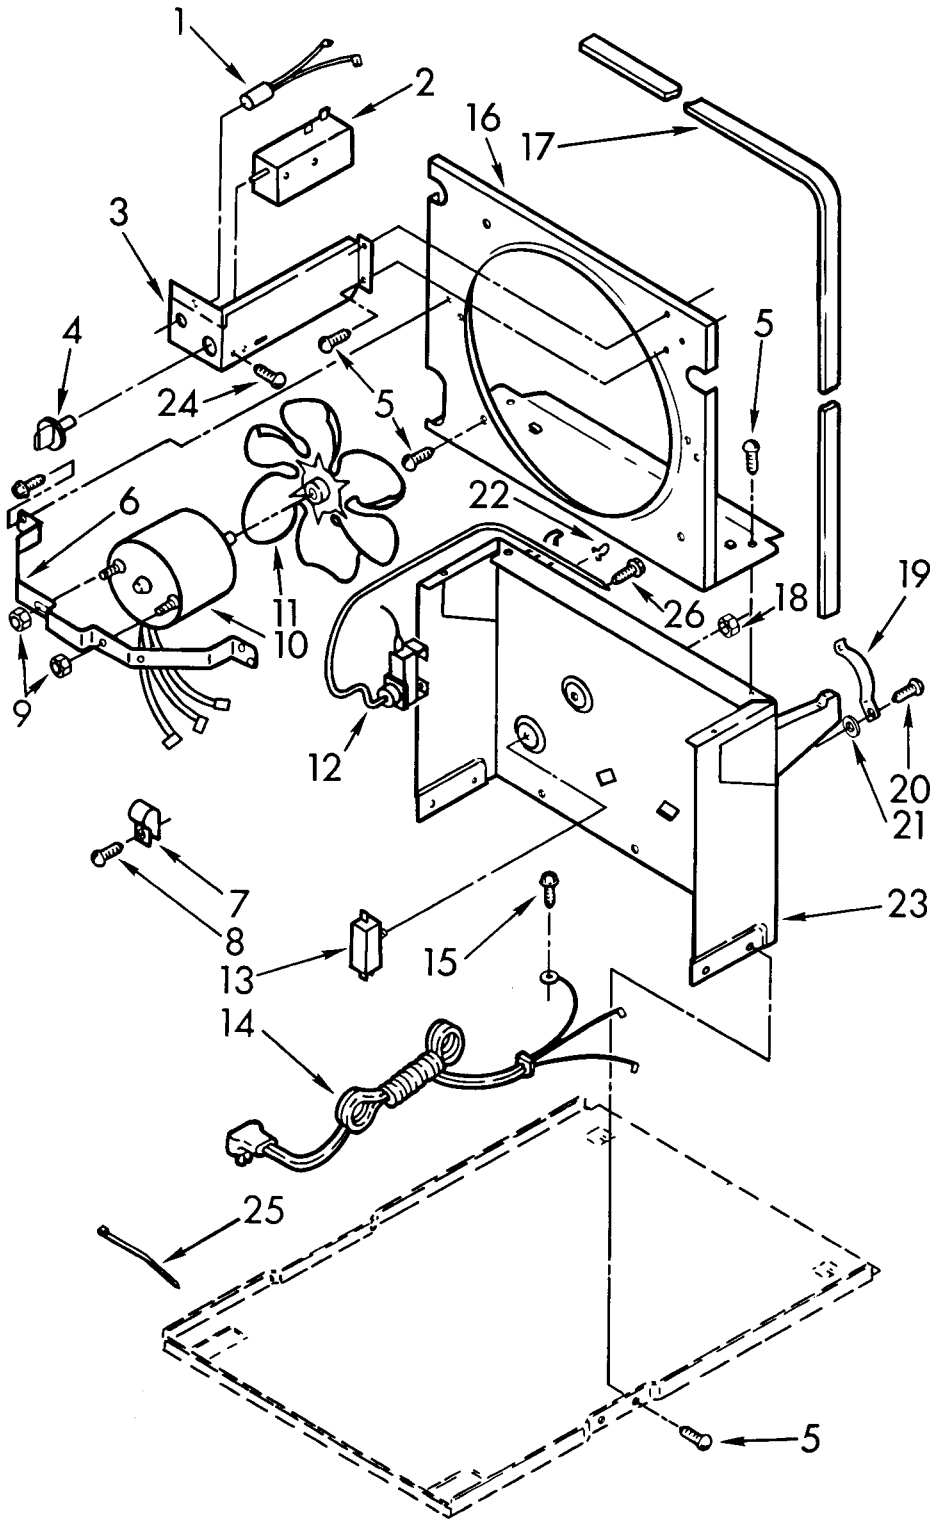

For Model: D-20-0

FOR ORDERING INFORMATION REFER TO PARTS PRICE LIST

UNIT PARTS

For Model: D200

ILL NO.	PART NO.	DESCRIPTION
1	1157397	Tube, Restrictor (Length 35.0")
3	474013	Strainer, Tube
4	1159239	Tube, Outlet (Includes Item 3)
5	1159671	Condenser
10	1159668	Overload, Protector
11	758637	Relay, Start
12	1157582	Cover, Terminal
13	938384	Retainer, Cover
14	1157554	Evaporator
15	487910	Screw, 8 x 3/8 (4)
16	488946	Clamp, Tube (4)
17	486197	Nut, Speed (4)
18	488400	Screw, 1/4-28 x 1" (4)
19	484136	Harness, Wire
20	1156748	Grommet (4)
21	1157584	Base
22	489015	Roll Pin (2)
24	998726	Roller (2)
25	485780	Compressor, Service (Complete Assembly)
26	549342	Retainer, Cover
27	549336	Cover, Terminal
28	649833	Overload, Protector
29	549086	Spring, Overload
30	549339	Relay
31	951886	Glide (2)

AIR FLOW AND CONTROL PARTS

For Model: D-20-0

FOR ORDERING INFORMATION REFER TO PARTS PRICE LIST

AIRFLOW AND CONTROL PARTS

For Model: D200

ILL NO.	PART NO.	DESCRIPTION
1	1155666	Light, Indicator
2	1155848	Humidistat, Control
3	951285	Bracket, Control
4	998859	Knob, Humidistat Control
5	488624	Screw, SM 8 x 3/8
6	998777	Bracket, Fan Motor Mounting
7	488946	Clamp, Tube
8	487910	Screw, 8 x 1/2A
9	488130	Nut, Fan Motor 8-32 (2)
10	1156859	Motor, Fan
11	949645	Blade, Fan
12	1155109	Thermostat, De-Icer
13	999747	Switch, Water Level Control
14	1155670	Cord, Appliance
15	487871	Screw, 8-32 x 5/32
16	998779	Plate, Orifice
17	998802	Seal
18	489001	Palnut, 3/8-32
19	998730	Spring, Water Level
20	488248	Screw, SM 8 x 3/4A
21		Washer, Repair
	489083	.030 Thickness
	489091	.045 Thickness
	489029	.060 Thickness
22	471363	Clamp, Tube To Evaporator Mtg (2)
23	998744	Support
24	145450	Screw, 8 X 1/4
25	602851	Tie, Cable (3)
26	488234	Screw, 8-32 x 1/4 (2)