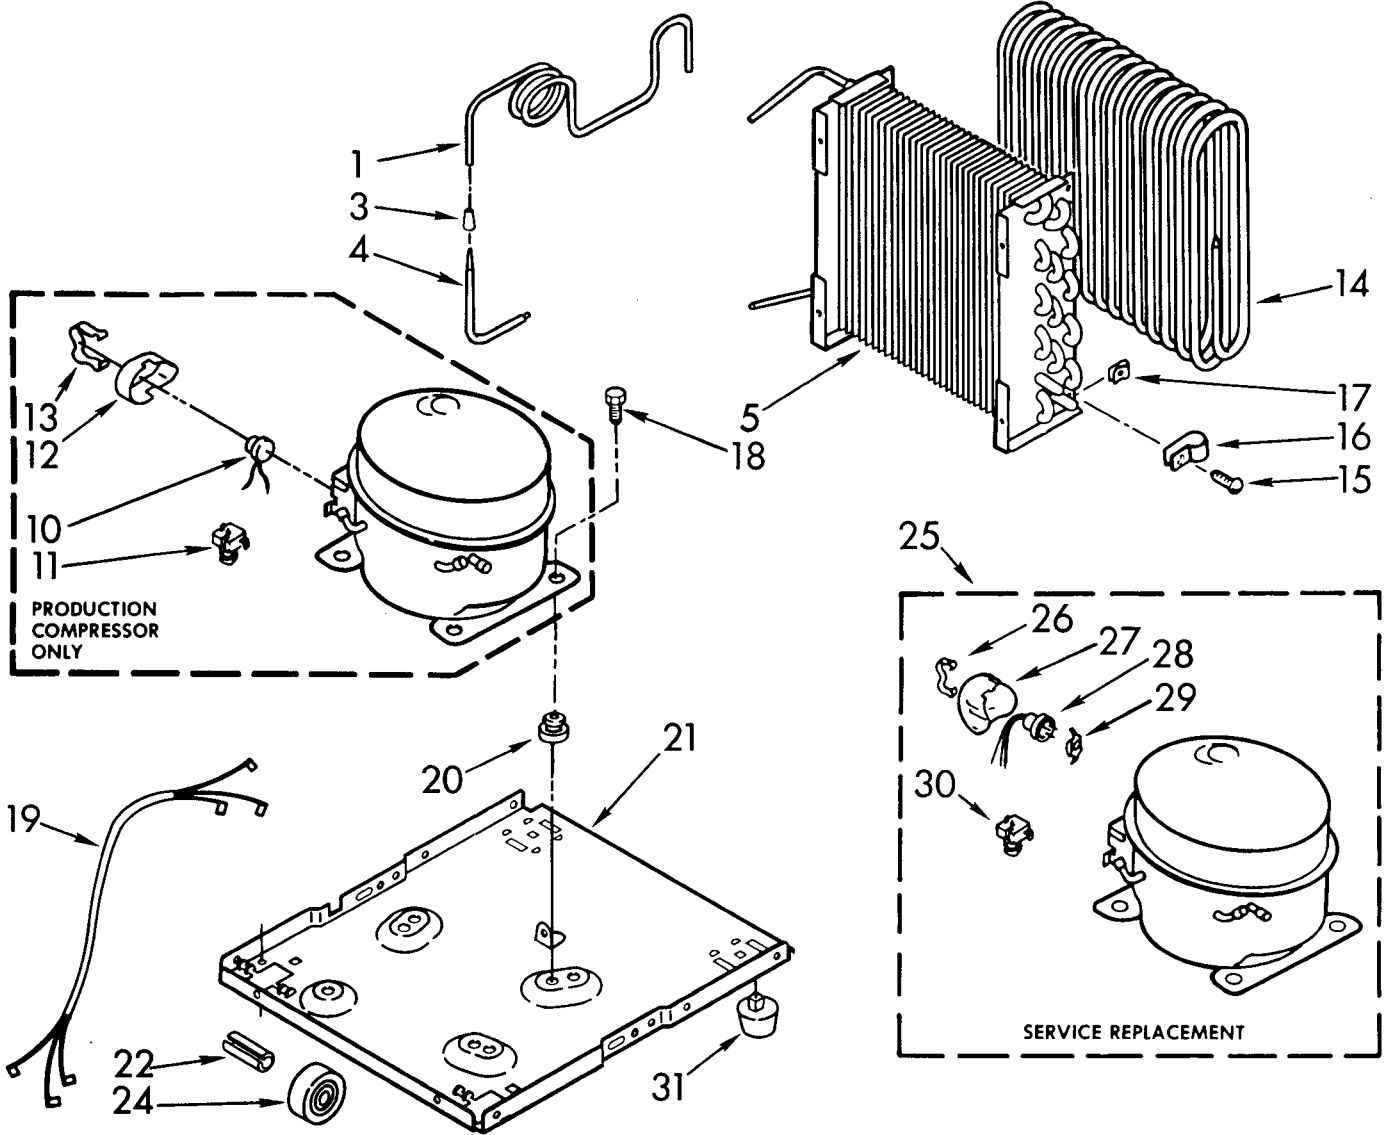

For Model: D-20-0

FOR ORDERING INFORMATION REFER TO PARTS PRICE LIST

UNIT PARTS

For Model: D200

ILL NO.	PART NO.	DESCRIPTION
1	1157397	Tube, Restrictor (Length 35.0")
3	474013	Strainer, Tube
4	1159239	Tube, Outlet (Includes Item 3)
5	1159671	Condenser
10	1159668	Overload, Protector
11	758637	Relay, Start
12	1157582	Cover, Terminal
13	938384	Retainer, Cover
14	1157554	Evaporator
15	487910	Screw, 8 x 3/8 (4)
16	488946	Clamp, Tube (4)
17	486197	Nut, Speed (4)
18	488400	Screw, 1/4-28 x 1" (4)
19	484136	Harness, Wire
20	1156748	Grommet (4)
21	1157584	Base
22	489015	Roll Pin (2)
24	998726	Roller (2)
25	485780	Compressor, Service (Complete Assembly)
26	549342	Retainer, Cover
27	549336	Cover, Terminal
28	649833	Overload, Protector
29	549086	Spring, Overload
30	549339	Relay
31	951886	Glide (2)

AIR FLOW AND CONTROL PARTS

For Model: D-20-0

FOR ORDERING INFORMATION REFER TO PARTS PRICE LIST

AIRFLOW AND CONTROL PARTS

For Model: D200

ILL NO.	PART NO.	DESCRIPTION
1	1155666	Light, Indicator
2	1155848	Humidistat, Control
3	951285	Bracket, Control
4	998859	Knob, Humidistat Control
5	488624	Screw, SM 8 x 3/8
6	998777	Bracket, Fan Motor Mounting
7	488946	Clamp, Tube
8	487910	Screw, 8 x 1/2A
9	488130	Nut, Fan Motor 8-32 (2)
10	1156859	Motor, Fan
11	949645	Blade, Fan
12	1155109	Thermostat, De-Icer
13	999747	Switch, Water Level Control
14	1155670	Cord, Appliance
15	487871	Screw, 8-32 x 5/32
16	998779	Plate, Orifice
17	998802	Seal
18	489001	Palnut, 3/8-32
19	998730	Spring, Water Level
20	488248	Screw, SM 8 x 3/4A
21		Washer, Repair
	489083	.030 Thickness
	489091	.045 Thickness
	489029	.060 Thickness
22	471363	Clamp, Tube To Evaporator Mtg (2)
23	998744	Support
24	145450	Screw, 8 X 1/4
25	602851	Tie, Cable (3)
26	488234	Screw, 8-32 x 1/4 (2)