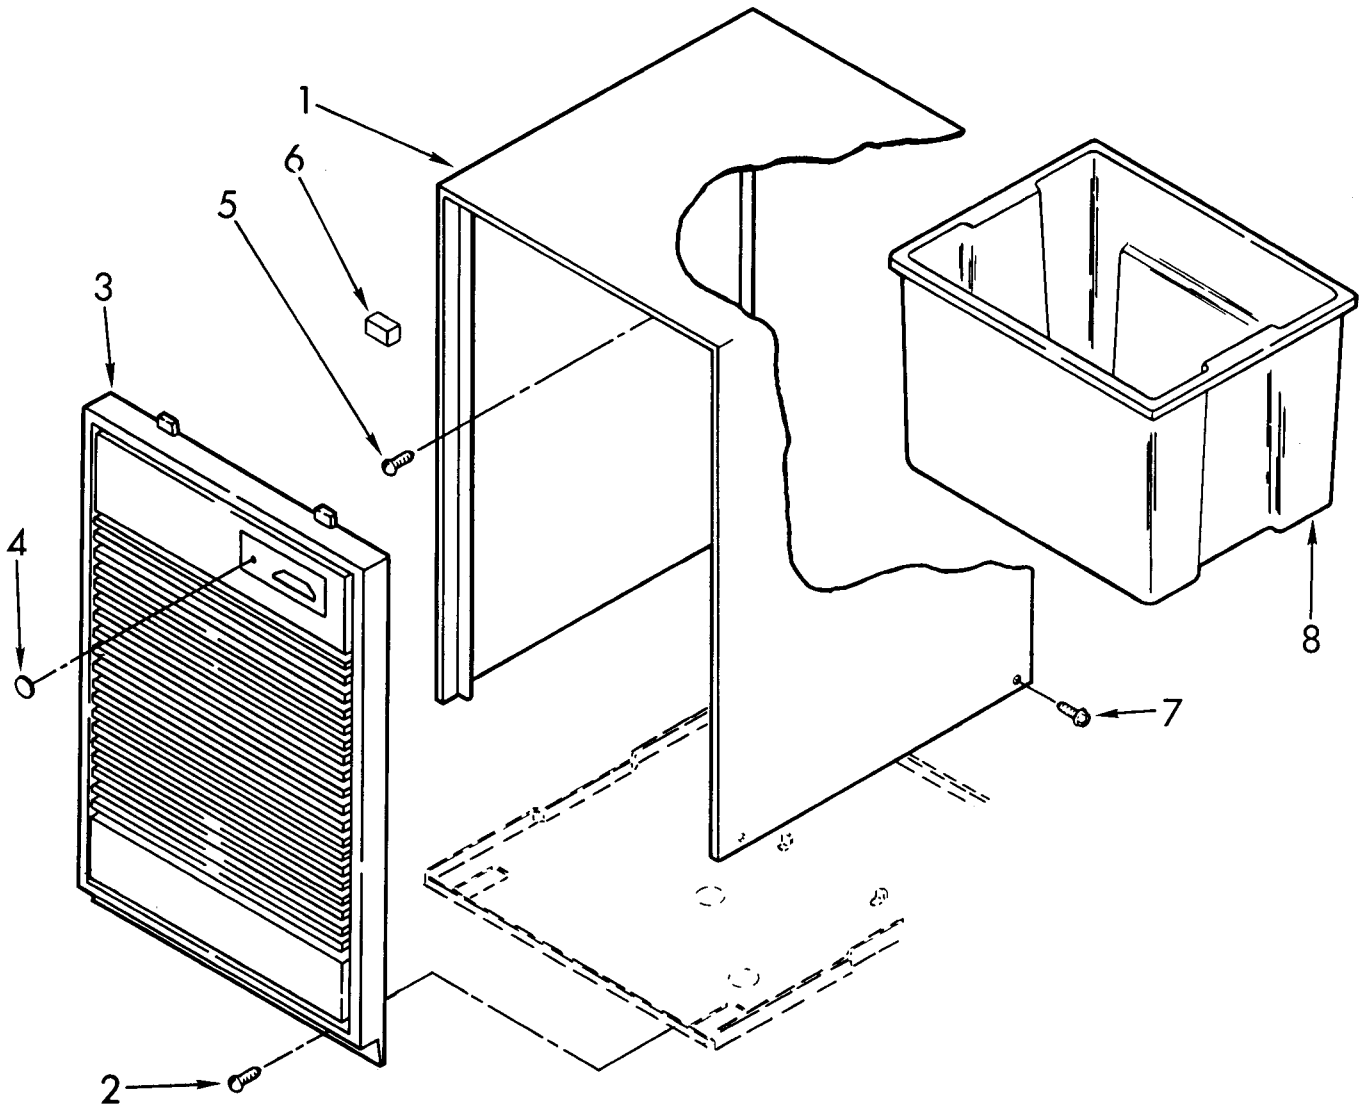

CABINET PARTS

For Model: D-20-0

FOR ORDERING INFORMATION REFER TO PARTS PRICE LIST

CABINET PARTS

For Model: D200

ILL NO.	PART NO.	DESCRIPTION
1	998821	Cabinet
2	489120	Screw, 8-32 x 1/4 (2)
3	1160159	Grille, Front
4	998846	Light Lens
5	489073	Screw, SM 8 x 3/8A
6	948584	Spacer, Grille
7	1158781	Screw
8	951901	Pan, Condensate

Following Parts Not Illustrated and Optional Parts Not Included

646753	Cup, Condensate Pan
647338	Washer, Condensate Pan
485426	Lacquer, Starlight Gray (1/2 Pt. Uncut)
799833	Epoxy, Tube (Aluminum Repair)
505168	Tape, No Drip (30') Valve, Access
978025	1/4" Tube O.D.
978026	5/16" Tube O.D.
978027	3/8" Tube O.D.
978028	1/2" Tube O.D.
978029	5/8" Tube O.D.
978030	3/4" Tube O.D.
978865	Seal, Ring Access Valve (20 - Pack)
212643	Permagum, Sealer (4 - 12" Strips)

Literature Parts

LIT1160160	Sheet, Tech
LIT1160157	Manual, Owners
LIT1160263	Diagram, Wiring
LIT1160152	List, Repair Parts