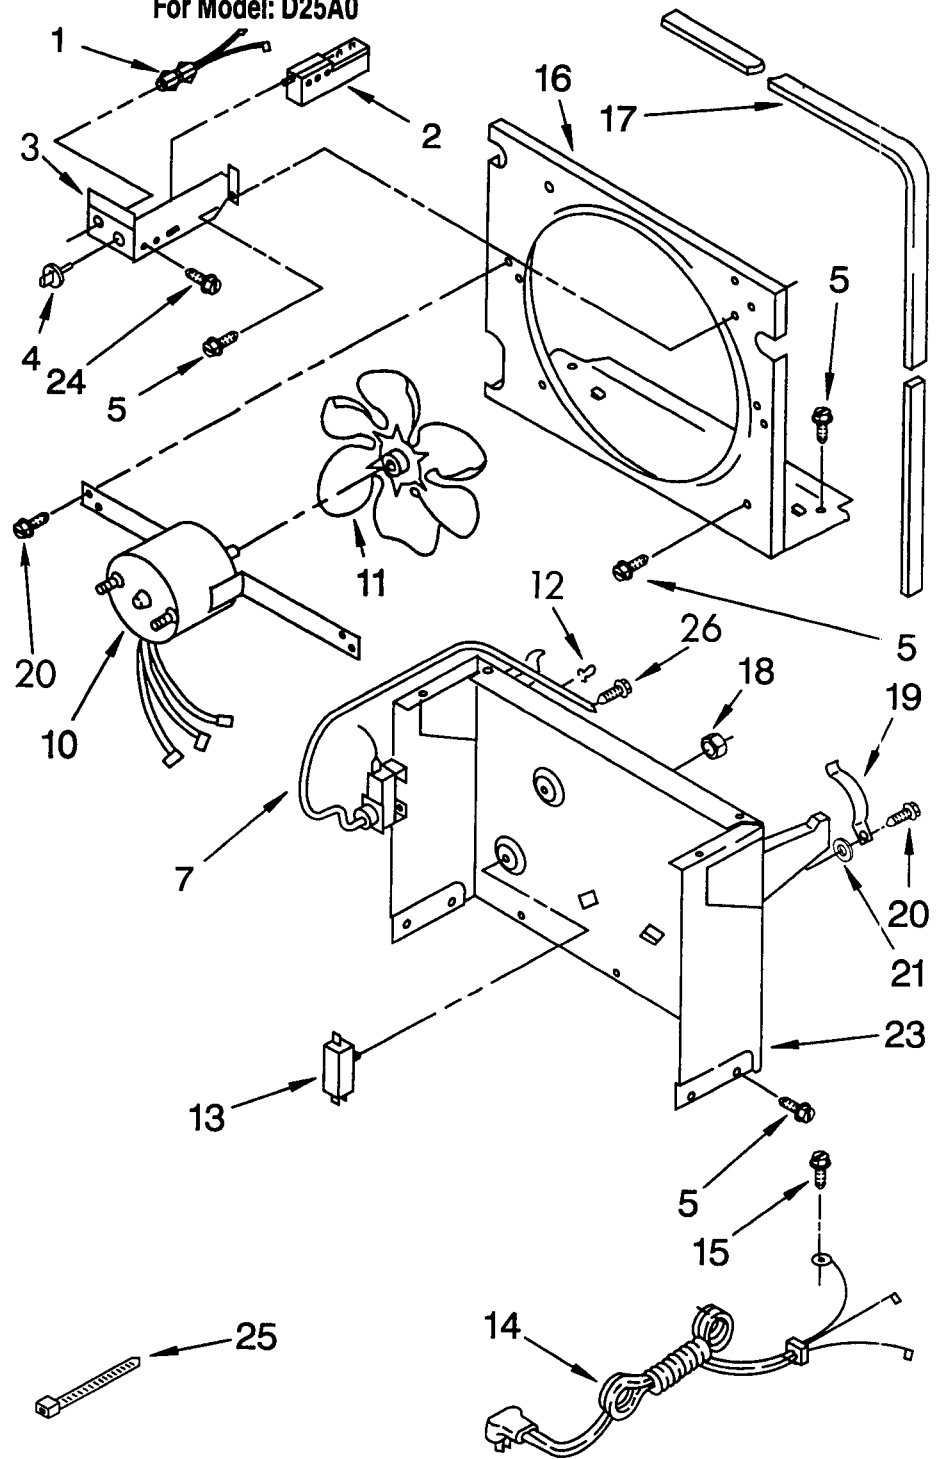

For Model: D25A0

UNIT PARTS

For Model: D25A0

ILL NO.	PART NO.	DESCRIPTION
1	1162154	Tube, Restrictor Formed
3	1162037	Strainer
5	1162152	Condenser
10	1158790	Overload, Protector
11	1158608	Relay, Start
12	1157582	Cover, Terminal
13	938384	Retainer, Cover
14	1162153	Evaporator
15	488624	Screw, 8 x 3/8 (4)
16	1162372	Seal
17	486197	Nut, Speed (4)
18	488400	Screw, 1/4-28 x 1" (3)
19	484136	Harness, Wire
20	1156748	Grommet (4)
21	1157584	Base
22	489015	Roll Pin (2)
23	951886	Glide (2)
24	998726	Roller (2)
25	4211286	Compressor, Service (Complete Assembly)
26	938384	Retainer, Cover
27	1157582	Cover, Terminal
28	1158790	Overload
30	1158608	Relay, Start
31	855199	Bend, Return
32	854624	Bend, Return
33	1162348	Seal, Evaporator Top

AIR FLOW AND CONTROL PARTS

For Model: D25A0

AIRFLOW AND CONTROL PARTS

For Model: D25A0

ILL NO.	PART NO.	DESCRIPTION
1	1158419	Light, Indicator
2	1162578	Humidistat, Control
3	951284	Bracket, Humidistat
4	1162670	Knob, Control
5	488480	Screw S.M. #8 x 1/2
7	1155109	Thermostat, De-icer
10	1162030	Motor, Fan
11	949645	Blade, Fan
12	471363	Clamp, Tube (2)
13	999747	Switch, Water Level Control
14	1155670	Cord, Appliance
15	487871	Screw, 8-32 x 3/8
16	998779	Plate, Orifice
17	1162704	Seal
18	489001	Palnut, 3/8-32
19	1161718	Spring, Water Level Control
20	488248	Screw, #8
21		Washer, Repair
	489083	.030 Thickness
	489029	.062 Thickness
23	998744	Support
24	1162513	Screw #8-18x1/4
25	602851	Tie, Cable (3)
26	488234	Screw, 8-32x1/4

CABINET PARTS

For Model: D25A0

CABINET

For Model: D25A0

ILL NO.	PART NO.	DESCRIPTION
1	998821	Cabinet
2	489120	Screw, #8-32x1/2
3	998813	Retainer, Pin (2) (Rear Grille)
5	1162665	Grille, Front Assembly
6	998846	Lens, Light
7	998832	Grille, Rear
8	489073	Screw, #8 x 3/8
9	948584	Spacer, Grille
11	1158781	Screw
12	951901	Condensate Container