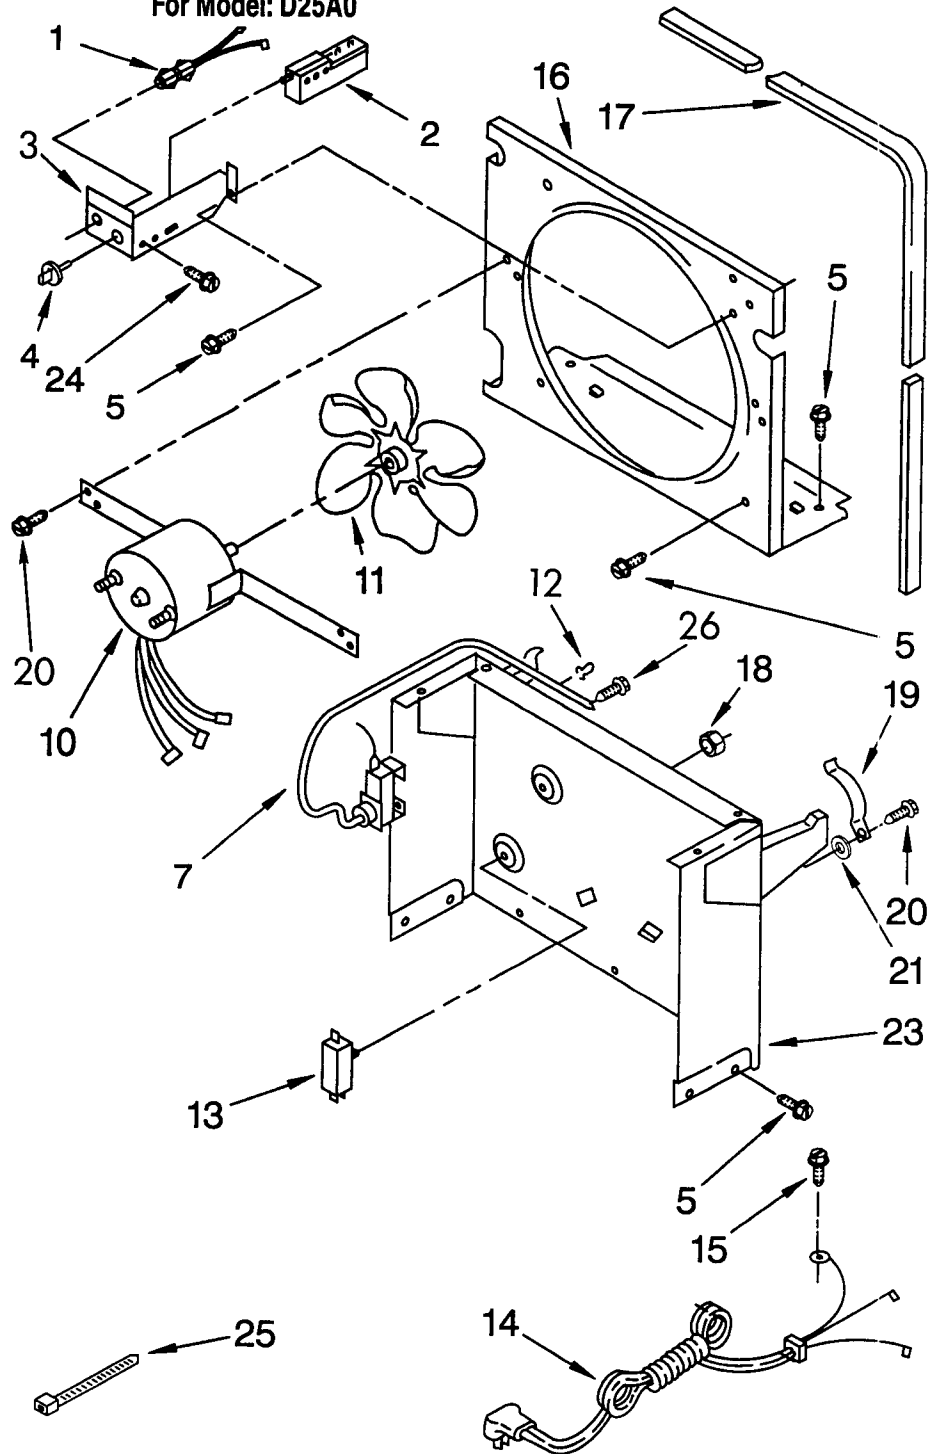

# UNIT PARTS

For Model: D25A0

# UNIT PARTS

For Model: D25A0

ILL NO.	PART NO.	DESCRIPTION
1	1162154	Tube, Restrictor Formed
3	1162037	Strainer
5	1162152	Condenser
10	1158790	Overload, Protector
11	1158608	Relay, Start
12	1157582	Cover, Terminal
13	938384	Retainer, Cover
14	1162153	Evaporator
15	488624	Screw, 8 x 3/8 (4)
16	1162372	Seal
17	486197	Nut, Speed (4)
18	488400	Screw, 1/4-28 x 1" (3)
19	484136	Harness, Wire
20	1156748	Grommet (4)
21	1157584	Base
22	489015	Roll Pin (2)
23	951886	Glide (2)
24	998726	Roller (2)
25	4211286	Compressor, Service (Complete Assembly)
26	938384	Retainer, Cover
27	1157582	Cover, Terminal
28	1158790	Overload
30	1158608	Relay, Start
31	855199	Bend, Return
32	854624	Bend, Return
33	1162348	Seal, Evaporator Top

# AIR FLOW AND CONTROL PARTS

For Model: D25A0

# AIRFLOW AND CONTROL PARTS

For Model: D25A0

ILL NO.	PART NO.	DESCRIPTION
1	1158419	Light, Indicator
2	1162578	Humidistat, Control
3	951284	Bracket, Humidistat
4	1162670	Knob, Control
5	488480	Screw S.M. #8 x 1/2
7	1155109	Thermostat, De-icer
10	1162030	Motor, Fan
11	949645	Blade, Fan
12	471363	Clamp, Tube (2)
13	999747	Switch, Water Level Control
14	1155670	Cord, Appliance
15	487871	Screw, 8-32 x 3/8
16	998779	Plate, Orifice
17	1162704	Seal
18	489001	Palnut, 3/8-32
19	1161718	Spring, Water Level Control
20	488248	Screw, #8
21		Washer, Repair
	489083	.030 Thickness
	489029	.062 Thickness
23	998744	Support
24	1162513	Screw #8-18x1/4
25	602851	Tie, Cable (3)
26	488234	Screw, 8-32x1/4