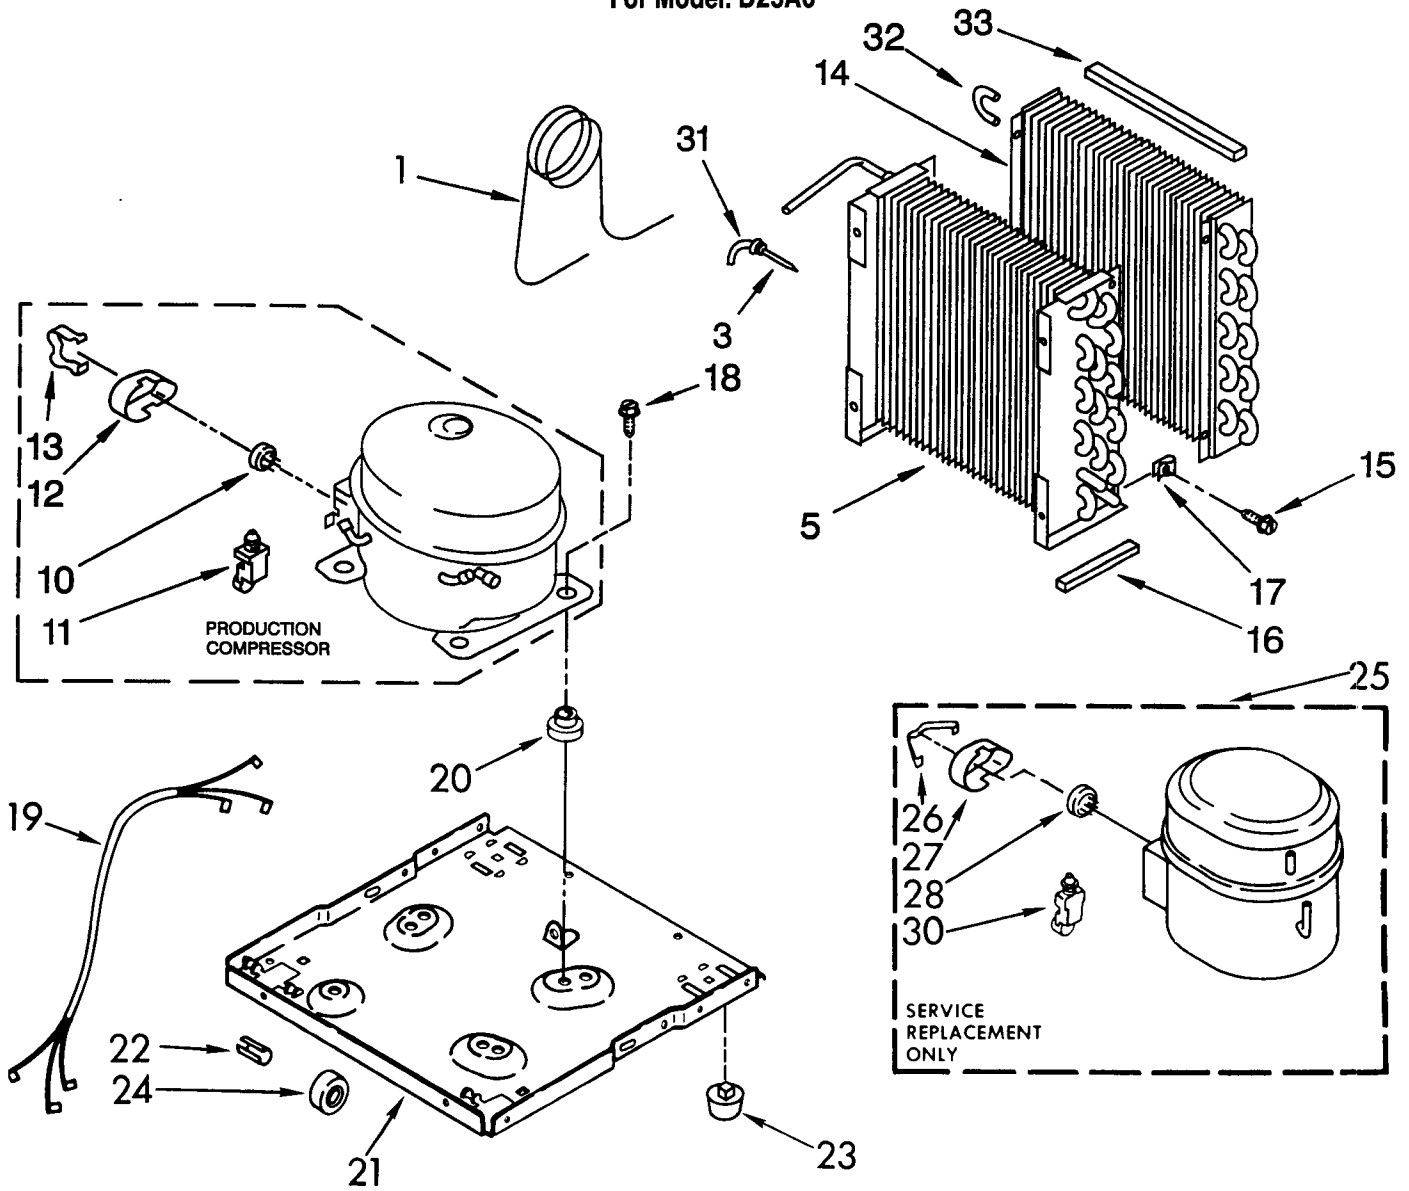

# UNIT PARTS

For Model: D25A0

# UNIT PARTS

For Model: D25A0

ILL NO.	PART NO.	DESCRIPTION
1	1162154	Tube, Restrictor Formed
3	1162037	Strainer
5	1162152	Condenser
10	1158790	Overload, Protector
11	1158608	Relay, Start
12	1157582	Cover, Terminal
13	938384	Retainer, Cover
14	1162153	Evaporator
15	488624	Screw, 8 x 3/8 (4)
16	1162372	Seal
17	486197	Nut, Speed (4)
18	488400	Screw, 1/4-28 x 1" (3)
19	484136	Harness, Wire
20	1156748	Grommet (4)
21	1157584	Base
22	489015	Roll Pin (2)
23	951886	Glide (2)
24	998726	Roller (2)
25	4211286	Compressor, Service (Complete Assembly)
26	938384	Retainer, Cover
27	1157582	Cover, Terminal
28	1158790	Overload
30	1158608	Relay, Start
31	855199	Bend, Return
32	854624	Bend, Return
33	1162348	Seal, Evaporator Top

# AIR FLOW AND CONTROL PARTS

For Model: D25A0

# AIRFLOW AND CONTROL PARTS

For Model: D25A0

ILL NO.	PART NO.	DESCRIPTION
1	1158419	Light, Indicator
2	1162578	Humidistat, Control
3	951284	Bracket, Humidistat
4	1162670	Knob, Control
5	488480	Screw S.M. #8 x 1/2
7	1155109	Thermostat, De-icer
10	1162030	Motor, Fan
11	949645	Blade, Fan
12	471363	Clamp, Tube (2)
13	999747	Switch, Water Level Control
14	1155670	Cord, Appliance
15	487871	Screw, 8-32 x 3/8
16	998779	Plate, Orifice
17	1162704	Seal
18	489001	Palnut, 3/8-32
19	1161718	Spring, Water Level Control
20	488248	Screw, #8
21		Washer, Repair
	489083	.030 Thickness
	489029	.062 Thickness
23	998744	Support
24	1162513	Screw #8-18x1/4
25	602851	Tie, Cable (3)
26	488234	Screw, 8-32x1/4