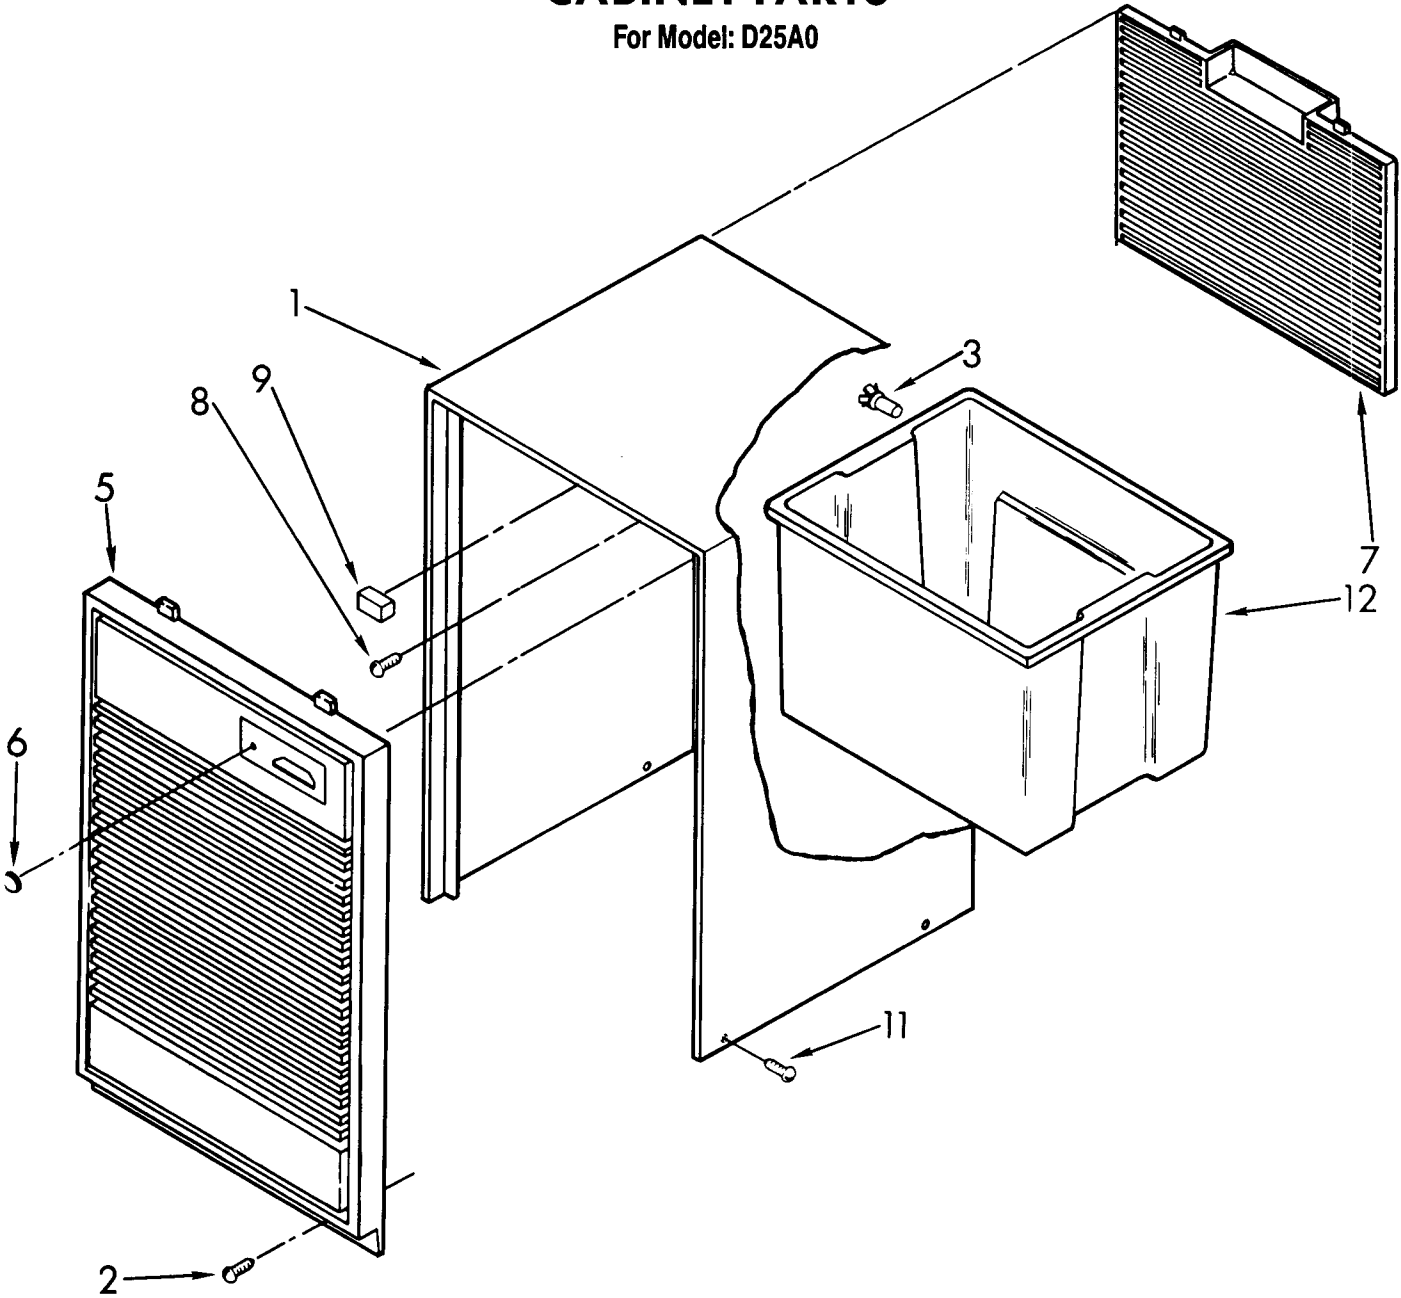

CABINET PARTS

For Model: D25A0

CABINET

For Model: D25A0

ILL NO.	PART NO.	DESCRIPTION
1	998821	Cabinet
2	489120	Screw, #8-32x1/2
3	998813	Retainer, Pin (2) (Rear Grille)
5	1162665	Grille, Front Assembly
6	998846	Lens, Light
7	998832	Grille, Rear
8	489073	Screw, #8 x 3/8
9	948584	Spacer, Grille
11	1158781	Screw
12	951901	Condensate Container

Following Parts Not Illustrated and Optional Parts Not Included

485426	Lacquer, Starlight Gray (1/2 Pt. Uncut)
646753	Cap, Condensate Pan
647338	Washer, Condensate Pan
799833	Epoxy, Tube (Aluminum Repair)
505168	Tape, No Drip (30') Valve, Access
978025	1/4" Tube O.D.
978026	5/16" Tube O.D.
978027	3/8" Tube O.D.
978028	1/2" Tube O.D.
978029	5/8" Tube O.D.
978030	3/4" Tube O.D.
978865	Seal, Ring Access Valve (20 Pack)
212643	Sealer, Permagum (4-12" Strips)

LITERATURE PARTS

LIT1160438	Guide, Use and Care
LIT1158614	Tech Sheet and Wiring Diagram
LIT1162682	List, Repair Parts