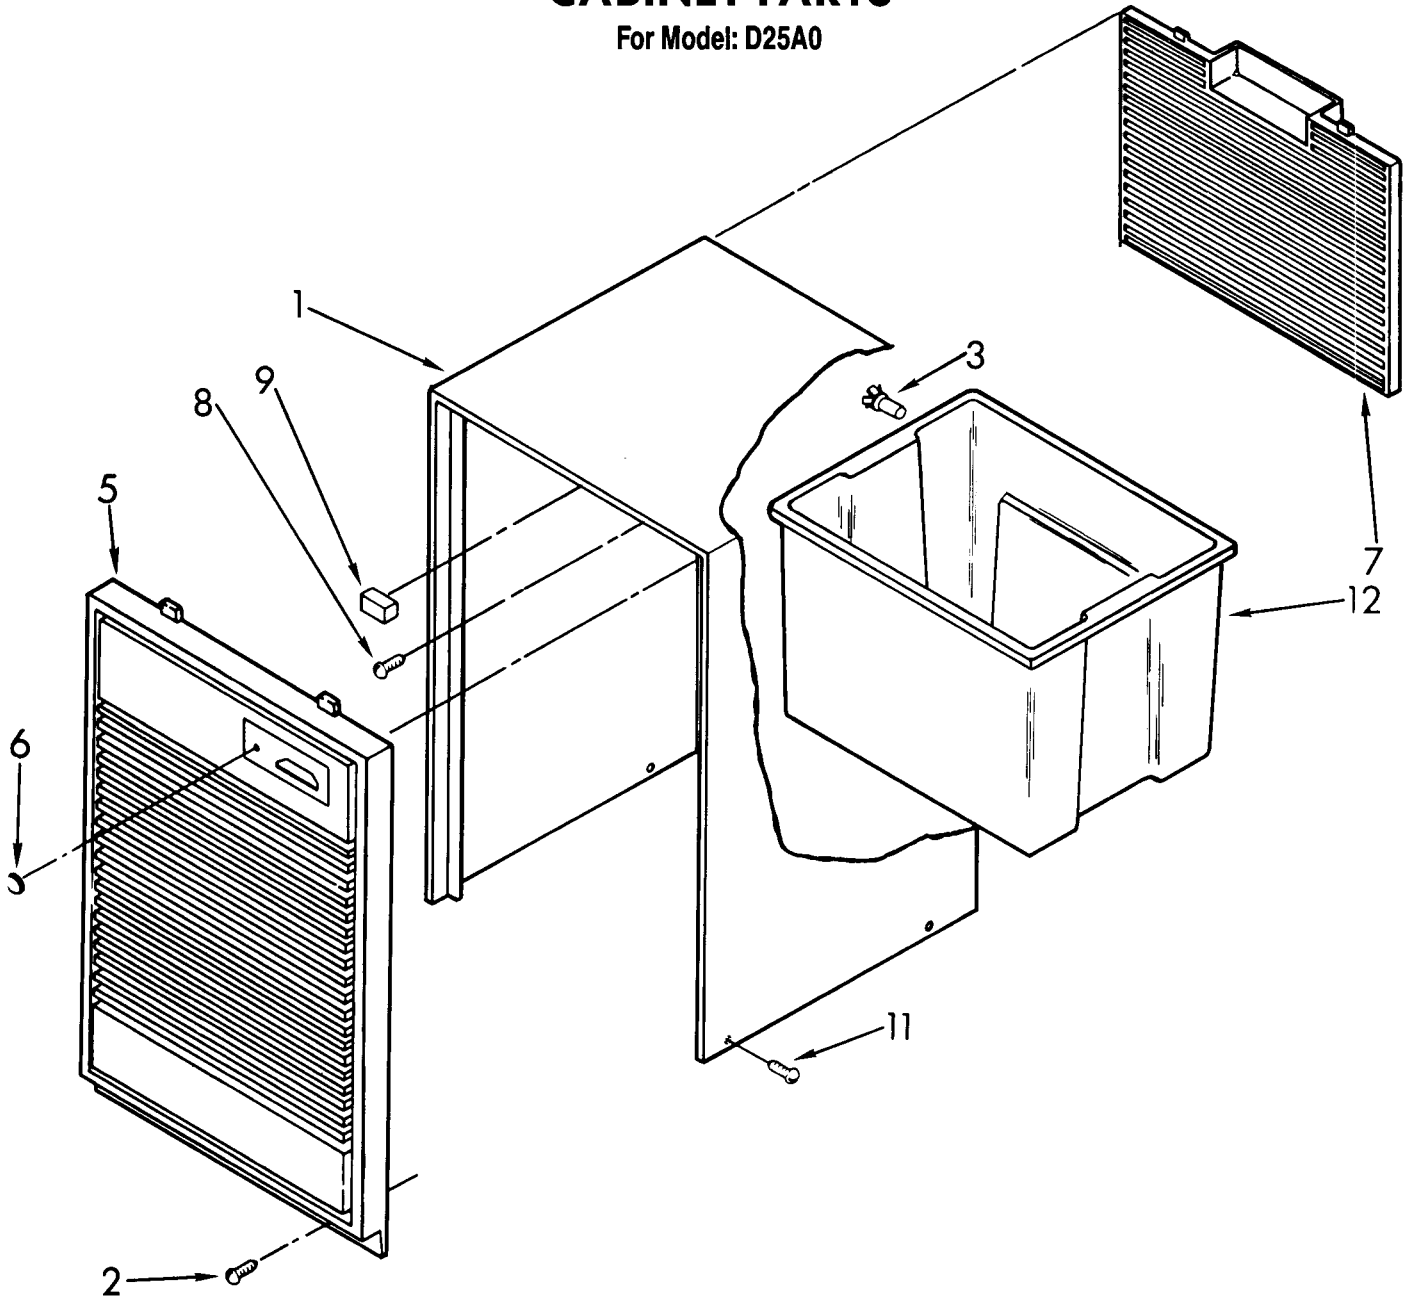

For Model: D25A0

UNIT PARTS

For Model: D25A0

ILL NO.	PART NO.	DESCRIPTION
1	1162154	Tube, Restrictor Formed
3	1162037	Strainer
5	1162152	Condenser
10	1158790	Overload, Protector
11	1158608	Relay, Start
12	1157582	Cover, Terminal
13	938384	Retainer, Cover
14	1162153	Evaporator
15	488624	Screw, 8 x 3/8 (4)
16	1162372	Seal
17	486197	Nut, Speed (4)
18	488400	Screw, 1/4-28 x 1" (3)
19	484136	Harness, Wire
20	1156748	Grommet (4)
21	1157584	Base
22	489015	Roll Pin (2)
23	951886	Glide (2)
24	998726	Roller (2)
25	4211286	Compressor, Service (Complete Assembly)
26	938384	Retainer, Cover
27	1157582	Cover, Terminal
28	1158790	Overload
30	1158608	Relay, Start
31	855199	Bend, Return
32	854624	Bend, Return
33	1162348	Seal, Evaporator Top

AIR FLOW AND CONTROL PARTS

For Model: D25A0

AIRFLOW AND CONTROL PARTS

For Model: D25A0

ILL NO.	PART NO.	DESCRIPTION
1	1158419	Light, Indicator
2	1162578	Humidistat, Control
3	951284	Bracket, Humidistat
4	1162670	Knob, Control
5	488480	Screw S.M. #8 x 1/2
7	1155109	Thermostat, De-icer
10	1162030	Motor, Fan
11	949645	Blade, Fan
12	471363	Clamp, Tube (2)
13	999747	Switch, Water Level Control
14	1155670	Cord, Appliance
15	487871	Screw, 8-32 x 3/8
16	998779	Plate, Orifice
17	1162704	Seal
18	489001	Palnut, 3/8-32
19	1161718	Spring, Water Level Control
20	488248	Screw, #8
21		Washer, Repair
	489083	.030 Thickness
	489029	.062 Thickness
23	998744	Support
24	1162513	Screw #8-18x1/4
25	602851	Tie, Cable (3)
26	488234	Screw, 8-32x1/4

CABINET PARTS

For Model: D25A0

CABINET

For Model: D25A0

ILL NO.	PART NO.	DESCRIPTION
1	998821	Cabinet
2	489120	Screw, #8-32x1/2
3	998813	Retainer, Pin (2) (Rear Grille)
5	1162665	Grille, Front Assembly
6	998846	Lens, Light
7	998832	Grille, Rear
8	489073	Screw, #8 x 3/8
9	948584	Spacer, Grille
11	1158781	Screw
12	951901	Condensate Container