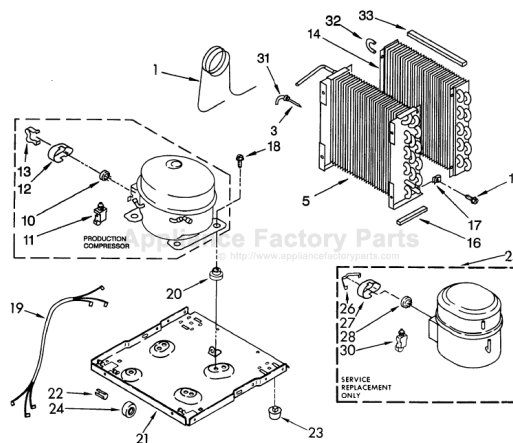

[Find Your WHIRLPOOL Dehumidifier Parts - Select From 309 Models](#)

----- Manual continues below -----