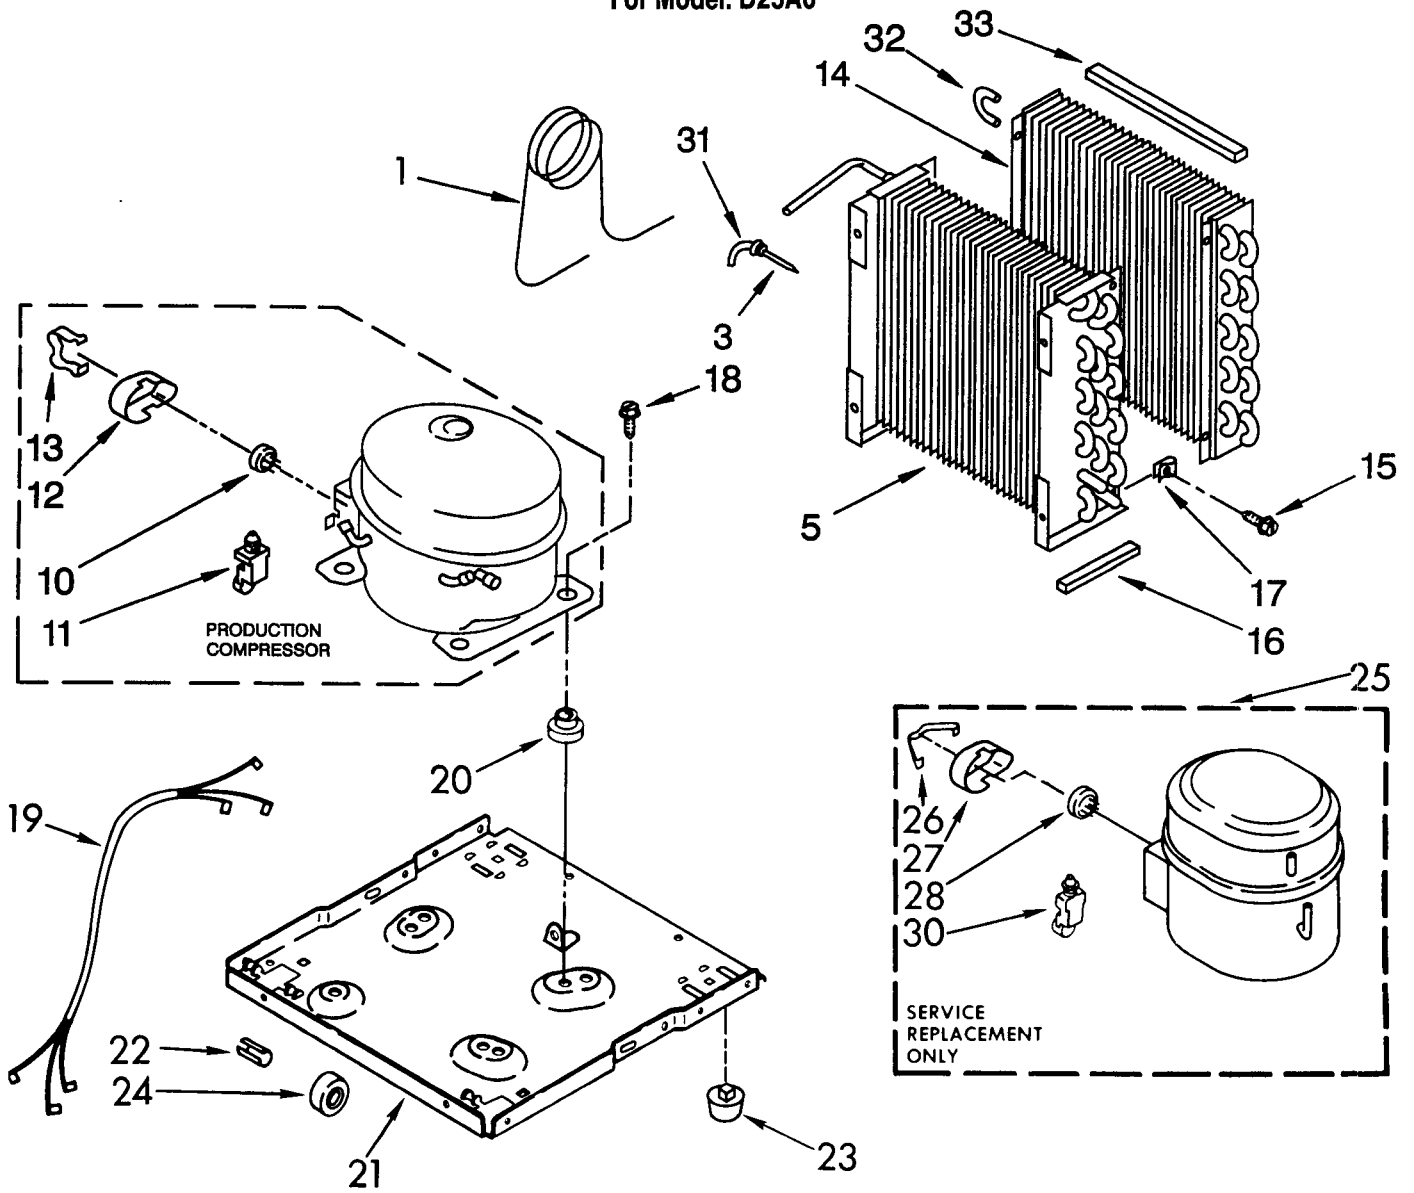

----- Manual continues below -----

PARTS LIST

for

DEHUMIDIFIER

MODEL

D25A0

FOR CUSTOMER SATISFACTION ALWAYS USE
FACTORY SPECIFICATION PARTS

UNIT PARTS

For Model: D25A0

UNIT PARTS

For Model: D25A0

ILL NO.	PART NO.	DESCRIPTION
1	1162154	Tube, Restrictor Formed
3	1162037	Strainer
5	1162152	Condenser
10	1158790	Overload, Protector
11	1158608	Relay, Start
12	1157582	Cover, Terminal
13	938384	Retainer, Cover
14	1162153	Evaporator
15	488624	Screw, 8 x 3/8 (4)
16	1162372	Seal
17	486197	Nut, Speed (4)
18	488400	Screw, 1/4-28 x 1" (3)
19	484136	Harness, Wire
20	1156748	Grommet (4)
21	1157584	Base
22	489015	Roll Pin (2)
23	951886	Glide (2)
24	998726	Roller (2)
25	4211286	Compressor, Service (Complete Assembly)
26	938384	Retainer, Cover
27	1157582	Cover, Terminal
28	1158790	Overload
30	1158608	Relay, Start
31	855199	Bend, Return
32	854624	Bend, Return
33	1162348	Seal, Evaporator Top

AIR FLOW AND CONTROL PARTS

For Model: D25A0

AIRFLOW AND CONTROL PARTS

For Model: D25A0

ILL NO.	PART NO.	DESCRIPTION
1	1158419	Light, Indicator
2	1162578	Humidistat, Control
3	951284	Bracket, Humidistat
4	1162670	Knob, Control
5	488480	Screw S.M. #8 x 1/2
7	1155109	Thermostat, De-icer
10	1162030	Motor, Fan
11	949645	Blade, Fan
12	471363	Clamp, Tube (2)
13	999747	Switch, Water Level Control
14	1155670	Cord, Appliance
15	487871	Screw, 8-32 x 3/8
16	998779	Plate, Orifice
17	1162704	Seal
18	489001	Palnut, 3/8-32
19	1161718	Spring, Water Level Control
20	488248	Screw, #8
21		Washer, Repair
	489083	.030 Thickness
	489029	.062 Thickness
23	998744	Support
24	1162513	Screw #8-18x1/4
25	602851	Tie, Cable (3)
26	488234	Screw, 8-32x1/4

CABINET PARTS

For Model: D25A0

CABINET

For Model: D25A0

ILL NO.	PART NO.	DESCRIPTION
1	998821	Cabinet
2	489120	Screw, #8-32x1/2
3	998813	Retainer, Pin (2) (Rear Grille)
5	1162665	Grille, Front Assembly
6	998846	Lens, Light
7	998832	Grille, Rear
8	489073	Screw, #8 x 3/8
9	948584	Spacer, Grille
11	1158781	Screw
12	951901	Condensate Container