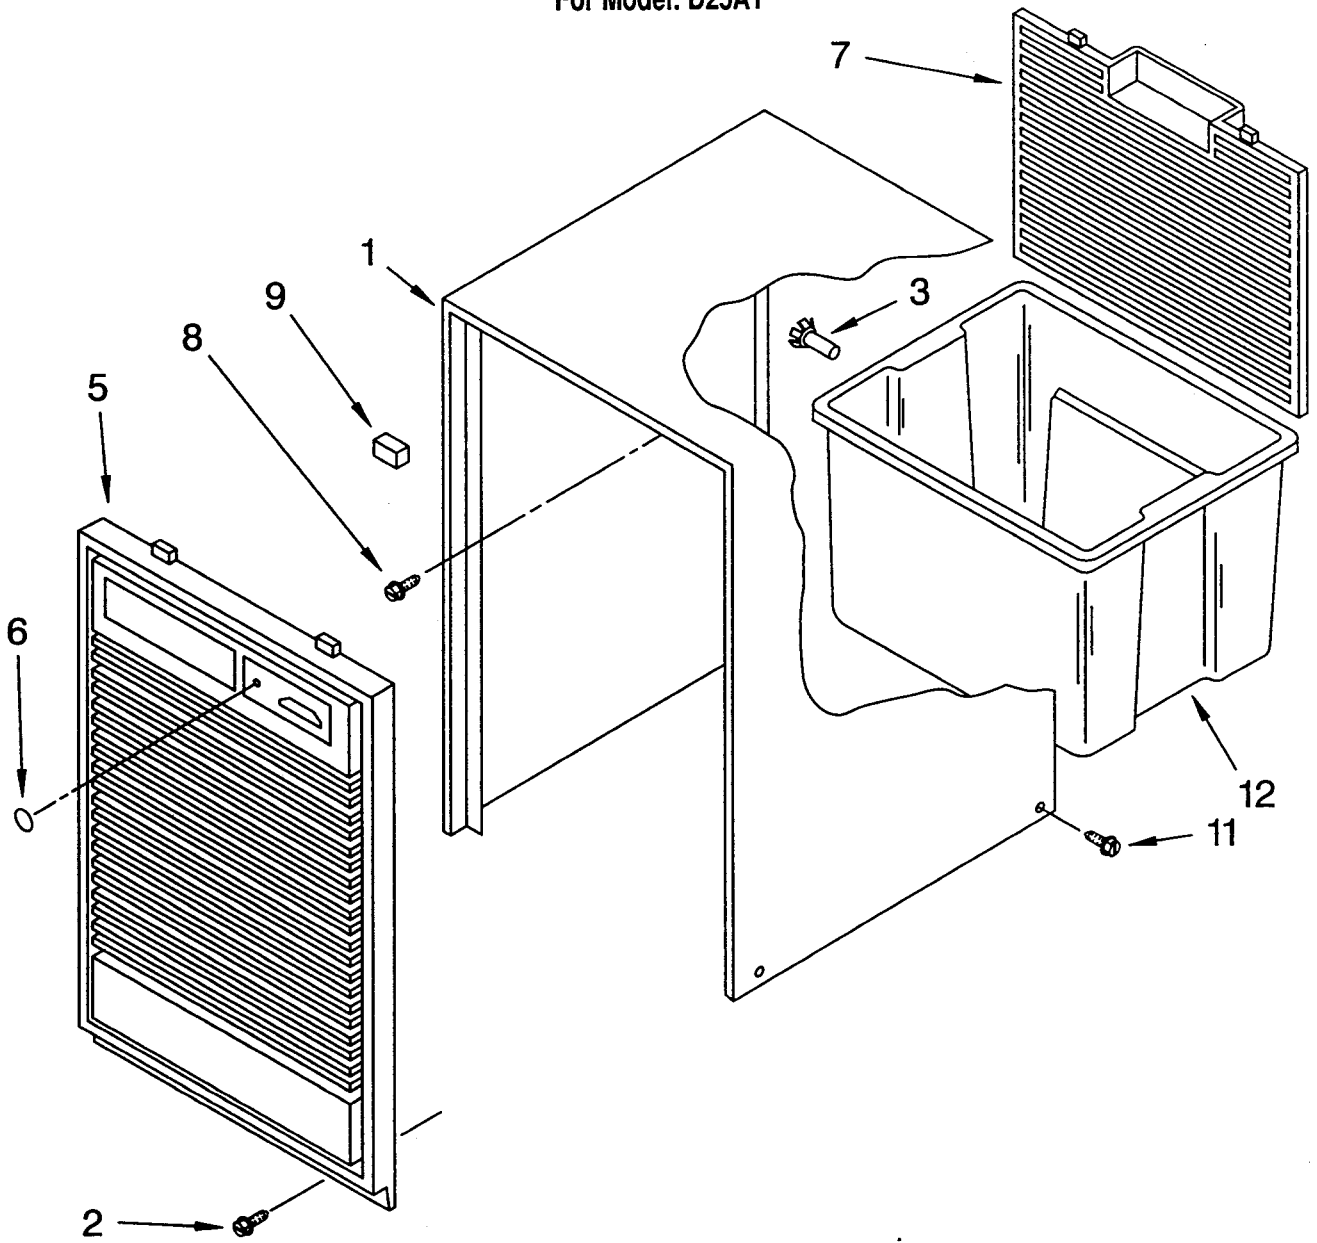

CABINET PARTS

For Model: D25A1