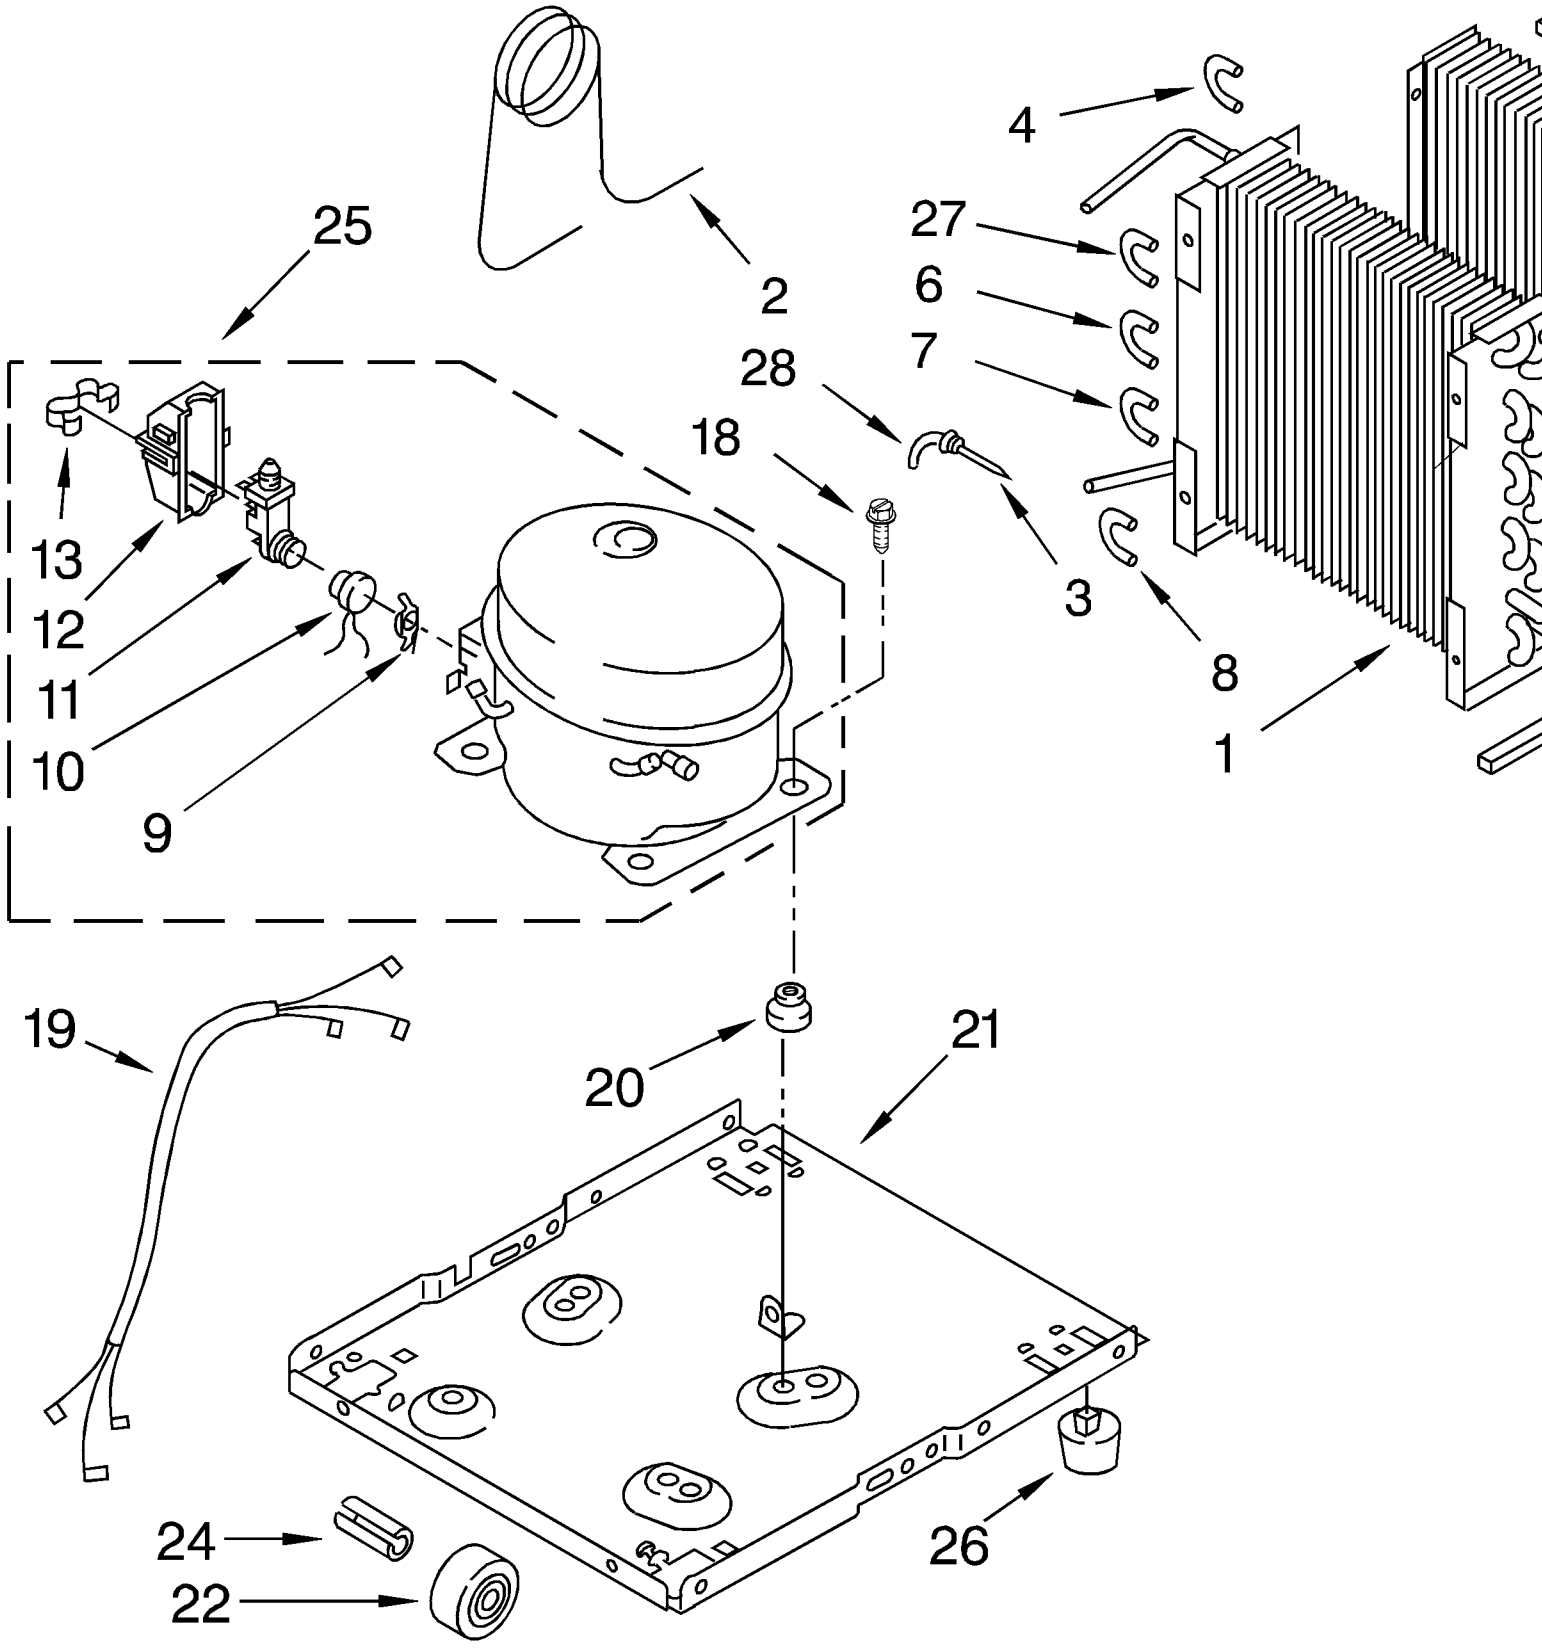

----- Manual continues below -----

PARTS LIST

for

DEHUMIDIFIER

Model

D30A1

FOR CUSTOMER SATISFACTION ALWAYS USE
FACTORY SPECIFICATION PARTS

AIR FLOW AND CONTROL PART

For Model: D30A1

1	1158419	Light, Indicator
2	1162578	Humidistat, Control
3	951284	Bracket, Control
4	1162670	Knob, Humidstat Control
5	488624	Screw, S.M. #8 x 3/8
10	1162030	Motor, Fan
11	949645	Blade, Fan
13	999747	Switch, Water Level Control
14	487871	Screw, 8-32 x 3/8
15	1155670	Cord, Appliance
16	998779	Plate, Orifice
17	1162704	Seal
18	489001	Palnut, 3/8-32
19	1161718	Spring, Water Level
20	488248	Screw, 8 x 3/4
21		Washer, Repair
	489083	.045 Thickness
	489029	.062 Thickness
23	1163800	Support
24	1162513	Screw 8-18 x 1/4
25	602851	Tie, Cable (3)
26	1155109	Thermostat, De-Icer
27	488234	Screw, 8-32 x 1/4 (2)
28	471363	Clamp, Tube (2)

UNIT PARTS

For Model: D30A1

1	1163097	Condenser
2	1162154	Tube, Restrictor (Length 24.00")
3	1162526	Strainer
4	1158407	Bend, Return
5	1162348	Seal Evaporator Top
6	708531	Bend, Return
7	708532	Bend, Return
8	1156533	Bend, Return
9		Spring, Overload
	549086	Service
10		Overload, Protector
	1158790	Production
	876686	Service
11		Relay, Start
	1158608	Production
	876689	Service
12		Cover, Terminal
	1157582	Production
	865068	Service
13		Retainer, Cover
	938384	Production
	831282	Service
14	1162933	Evaporator
15	488480	Screw #8 x 1/2 (4)
16	1162372	Seal
18	1163835	Bolt, 1/4-28 x 1" (4)
19	484136	Harness, Wire
20	1156748	Grommet (4)
21	1157584	Base
22	998726	Roller (2)
24	489015	Pin, Roller (2)
25	1157552	Compressor, (Complete Assembly)
26	951886	Glide (2)
27	855199	Bend, Return (17)
28	854624	Bend, Return