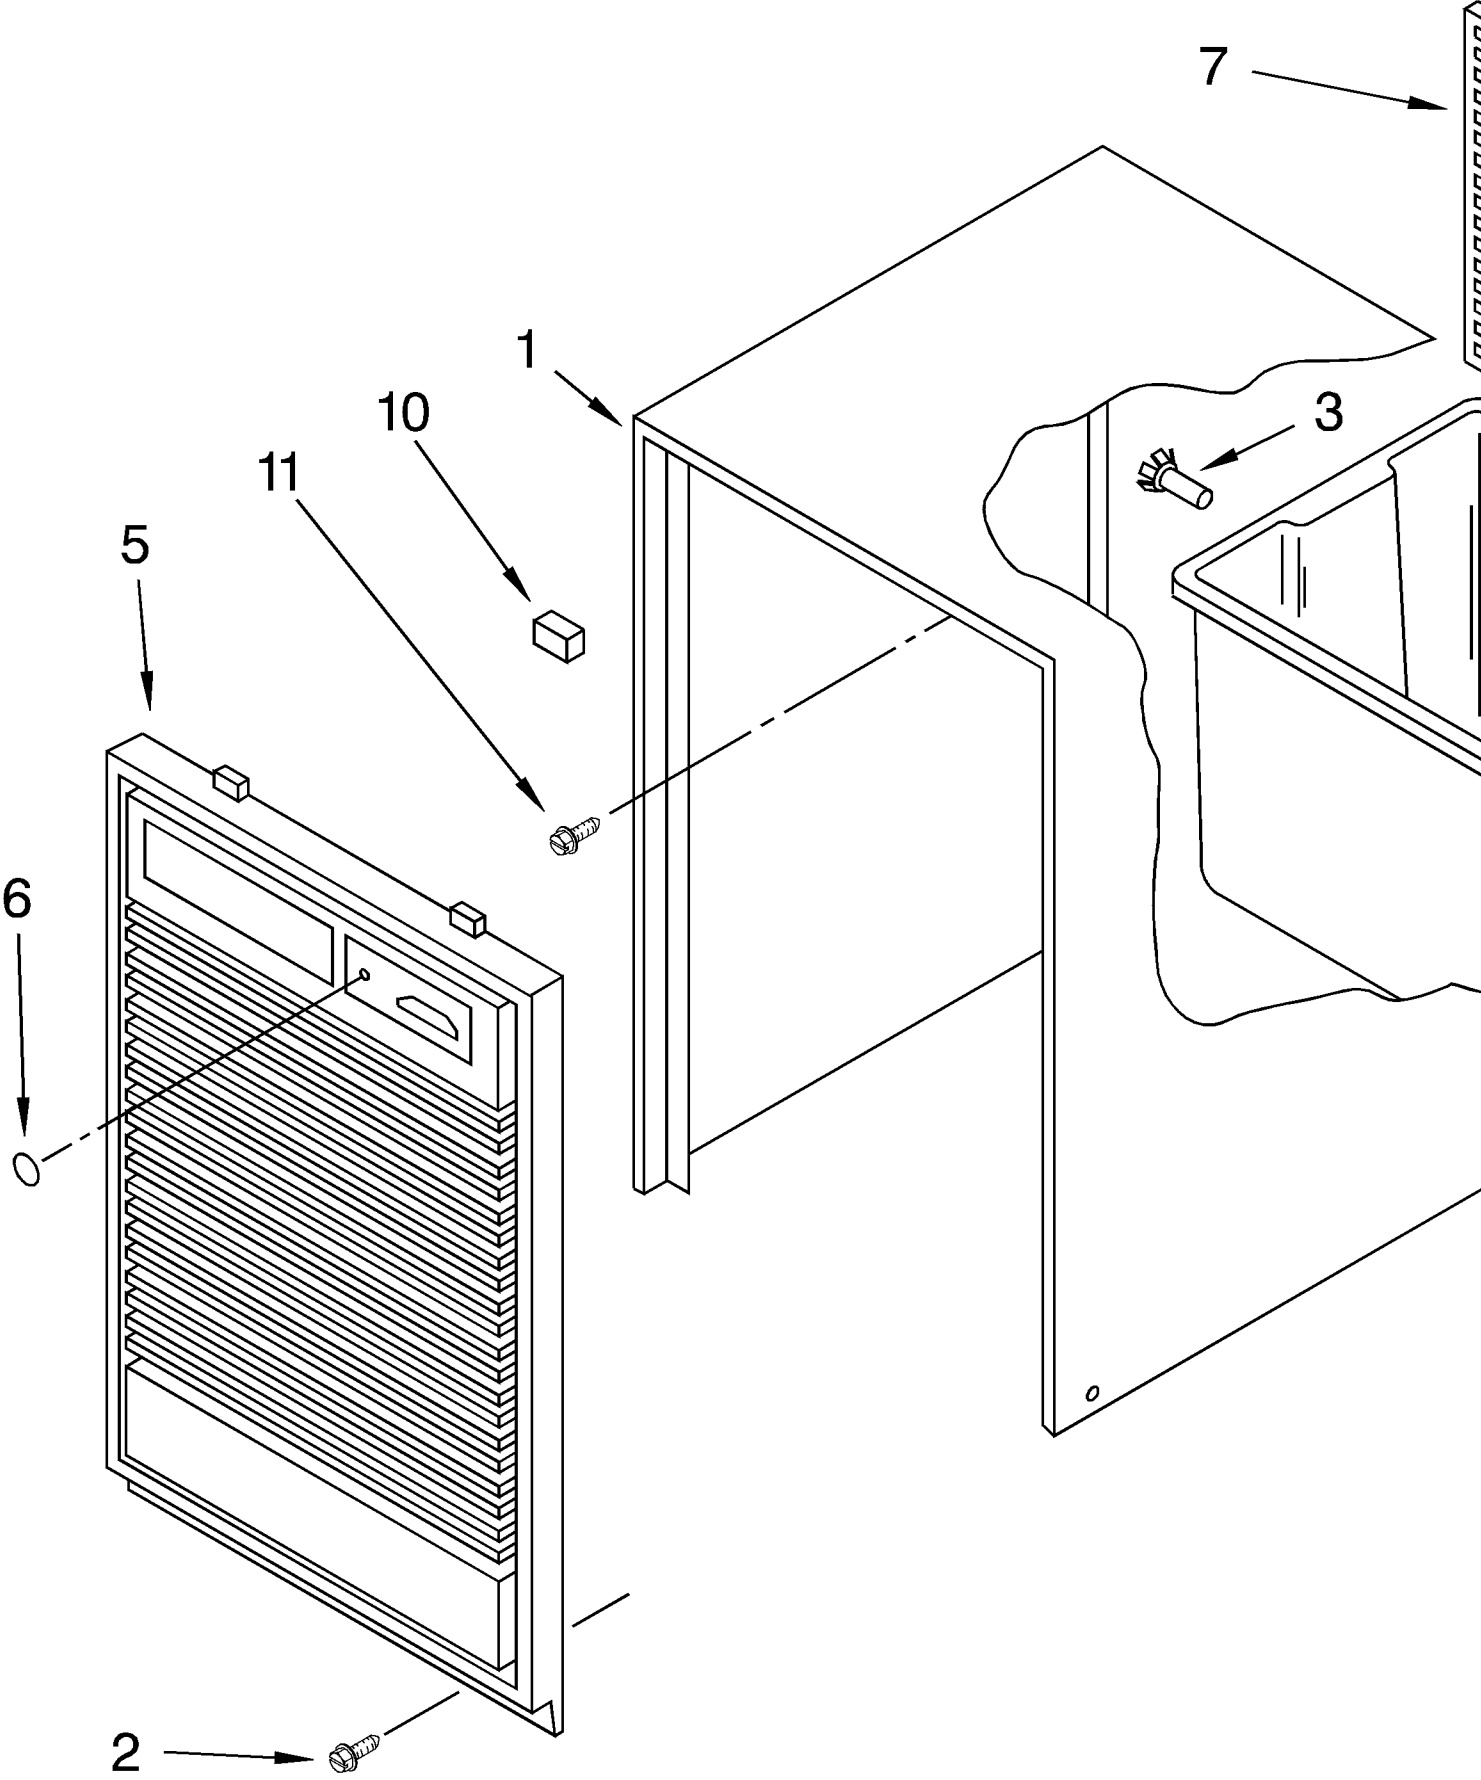

CABINET PARTS

For Model: D30A1