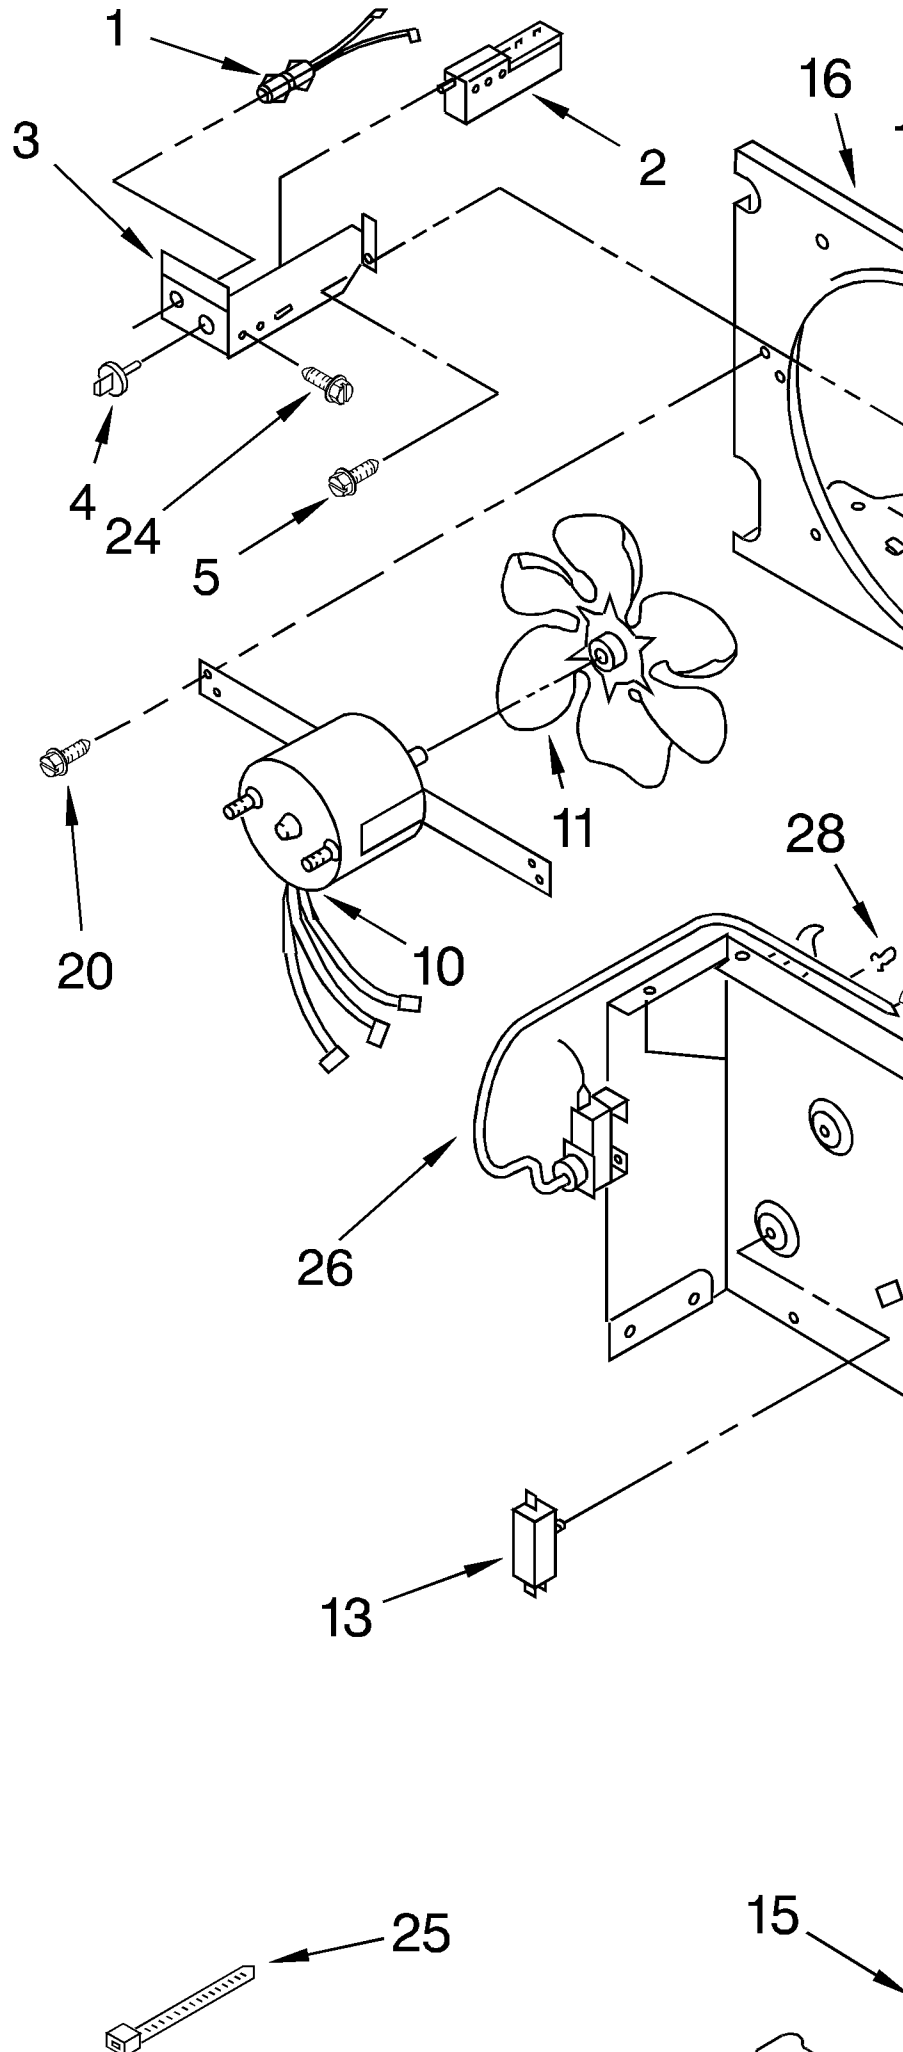

----- Manual continues below -----

PARTS LIST

for

DEHUMIDIFIER

Model

D30A1

FOR CUSTOMER SATISFACTION ALWAYS USE
FACTORY SPECIFICATION PARTS

AIR FLOW AND CONTROL PART

For Model: D30A1

1	1158419	Light, Indicator
2	1162578	Humidistat, Control
3	951284	Bracket, Control
4	1162670	Knob, Humidstat Control
5	488624	Screw, S.M. #8 x 3/8
10	1162030	Motor, Fan
11	949645	Blade, Fan
13	999747	Switch, Water Level Control
14	487871	Screw, 8-32 x 3/8
15	1155670	Cord, Appliance
16	998779	Plate, Orifice
17	1162704	Seal
18	489001	Palnut, 3/8-32
19	1161718	Spring, Water Level
20	488248	Screw, 8 x 3/4
21		Washer, Repair
	489083	.045 Thickness
	489029	.062 Thickness
23	1163800	Support
24	1162513	Screw 8-18 x 1/4
25	602851	Tie, Cable (3)
26	1155109	Thermostat, De-Icer
27	488234	Screw, 8-32 x 1/4 (2)
28	471363	Clamp, Tube (2)

UNIT PARTS

For Model: D30A1

1	1163097	Condenser
2	1162154	Tube, Restrictor (Length 24.00")
3	1162526	Strainer
4	1158407	Bend, Return
5	1162348	Seal Evaporator Top
6	708531	Bend, Return
7	708532	Bend, Return
8	1156533	Bend, Return
9		Spring, Overload
	549086	Service
10		Overload, Protector
	1158790	Production
	876686	Service
11		Relay, Start
	1158608	Production
	876689	Service
12		Cover, Terminal
	1157582	Production
	865068	Service
13		Retainer, Cover
	938384	Production
	831282	Service
14	1162933	Evaporator
15	488480	Screw #8 x 1/2 (4)
16	1162372	Seal
18	1163835	Bolt, 1/4-28 x 1" (4)
19	484136	Harness, Wire
20	1156748	Grommet (4)
21	1157584	Base
22	998726	Roller (2)
24	489015	Pin, Roller (2)
25	1157552	Compressor, (Complete Assembly)
26	951886	Glide (2)
27	855199	Bend, Return (17)
28	854624	Bend, Return