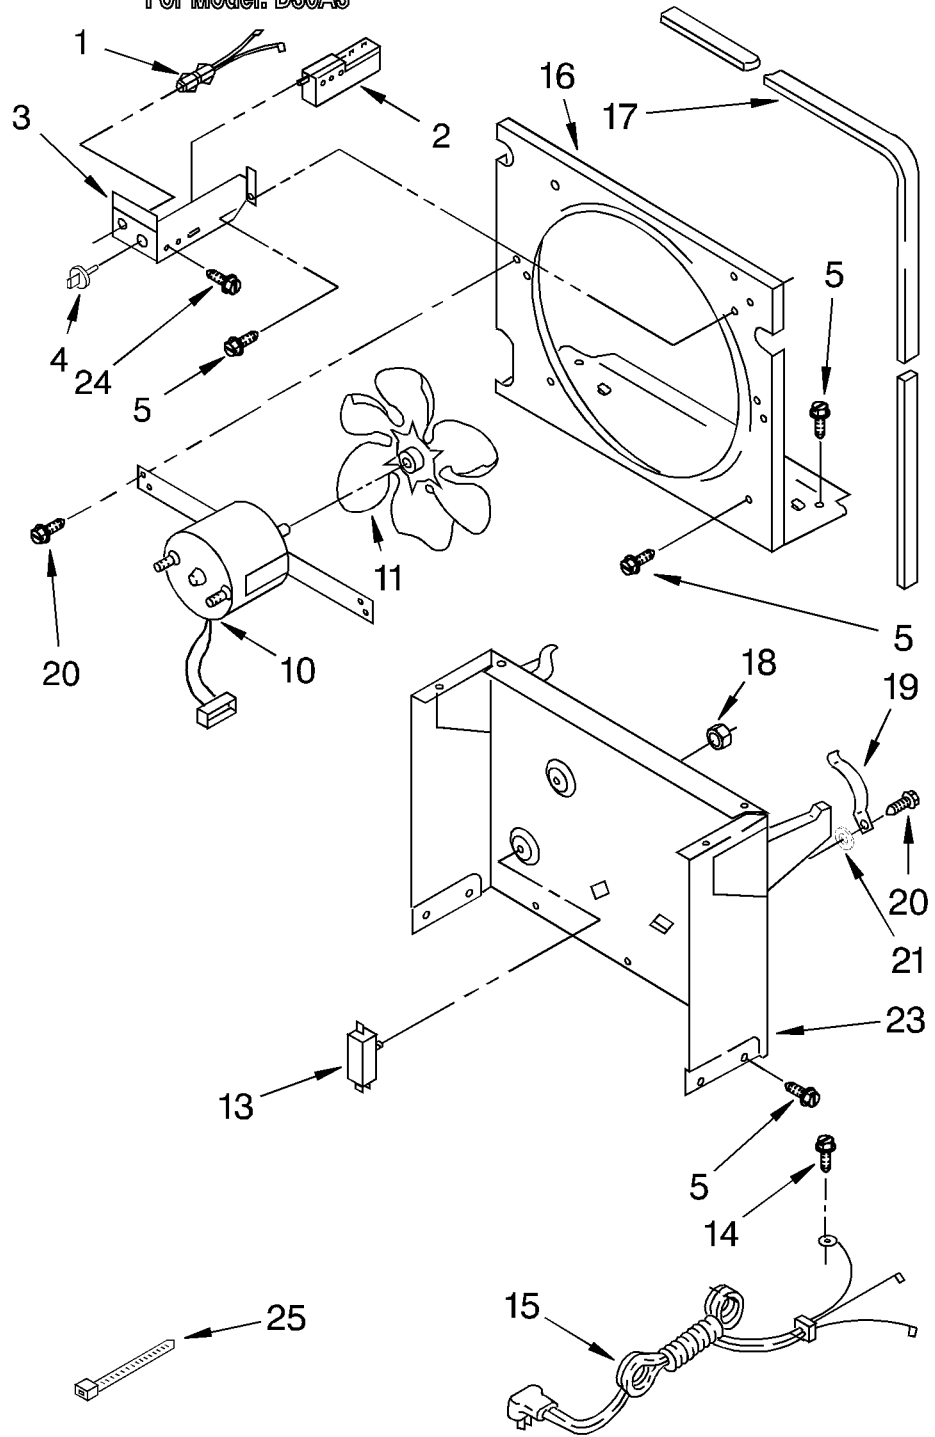

----- Manual continues below -----

x

PARTS LIST

for

DEHUMIDIFIER

MODEL

D30A3

FOR CUSTOMER SATISFACTION ALWAYS USE
FACTORY SPECIFICATION PARTS

AIR FLOW AND CONTROL PARTS

For Model: D30A3

1	1164804	Light, Indicator
2	1166055	Humidistat, Control
3	1166850	Bracket, Humidistat
4	1162670	Knob, Humidistat Control
5	488480	Screw, Sm #8 x 1/2
10	1164813	Motor, Fan
11	949645	Blade, Fan
13	999747	Switch, Water Level Control
14	487871	Screw, 8-32 x 3/8
15	1164784	Cord, Appliance
16	1166838	Plate, Orifice
17	1162704	Seal
18	489001	Palnut, 3/8-32
19	1161718	Spring, Water Level
20	1166054	Screw, S.M.#8 x 3/4
21		Washer, Repair
	489083	.045 Thickness
	489029	.062 Thickness
23	1163800	Support
24	1162513	Screw, 8-18x1/4(2)
25	602851	Tie, Cable

UNIT PARTS

For Model: D30A3

1	1162646	Condenser
2	1165297	Tube, Restrictor
3	1162526	Strainer
4	1158407	Bend, Return (1)
5	1162348	Seal Evaporator Top
6	708531	Bend, Return (8)
7	708532	Bend, Return (4)
8	1156533	Bend, Return (1)
9	950061	Spring, Overload
10	1164775	Overload, Protector
11	950058	Relay, Start
12	950055	Cover, Terminal
13	950056	Retainer, Cover
14	1168186	Evaporator
15	488480	Screw #8 x 1/2 (4)
16	1162372	Seal
17	1162650	Insulation (Restrictor Tube)
18	1166034	Bolt, 1/4-28 x 1" (4)
19	1167561	Harness, Wire
20	1100826	Grommet (4)
21	1157584	Base
22	998726	Roller (2)
24	489015	Pin, Roller (2)
25	1164773	Compressor, (Complete Assembly)
26	951886	Glide (2)
27	855199	Bend, Return (8)
28	854624	Bend, Return (1)
29	1167574	Deicer, Bimetal
30	1180752	Relief, Strain

REFRIGERANT CHARGE 9.5 OZ.

CABINET PARTS

For Model: D30A3

1	998821	Cabinet
2	1164763	Screw, #8 x 1/2 (2)
3	998813	Retainer Pin (Rear Grille)
5	1162665	Grille, Front
6	998846	Lens, Light
7	998832	Grille, Rear
8	951901	Pan, Condensate
9	1158781	Screw
11	489073	Screw, 8 x 3/8 (2)