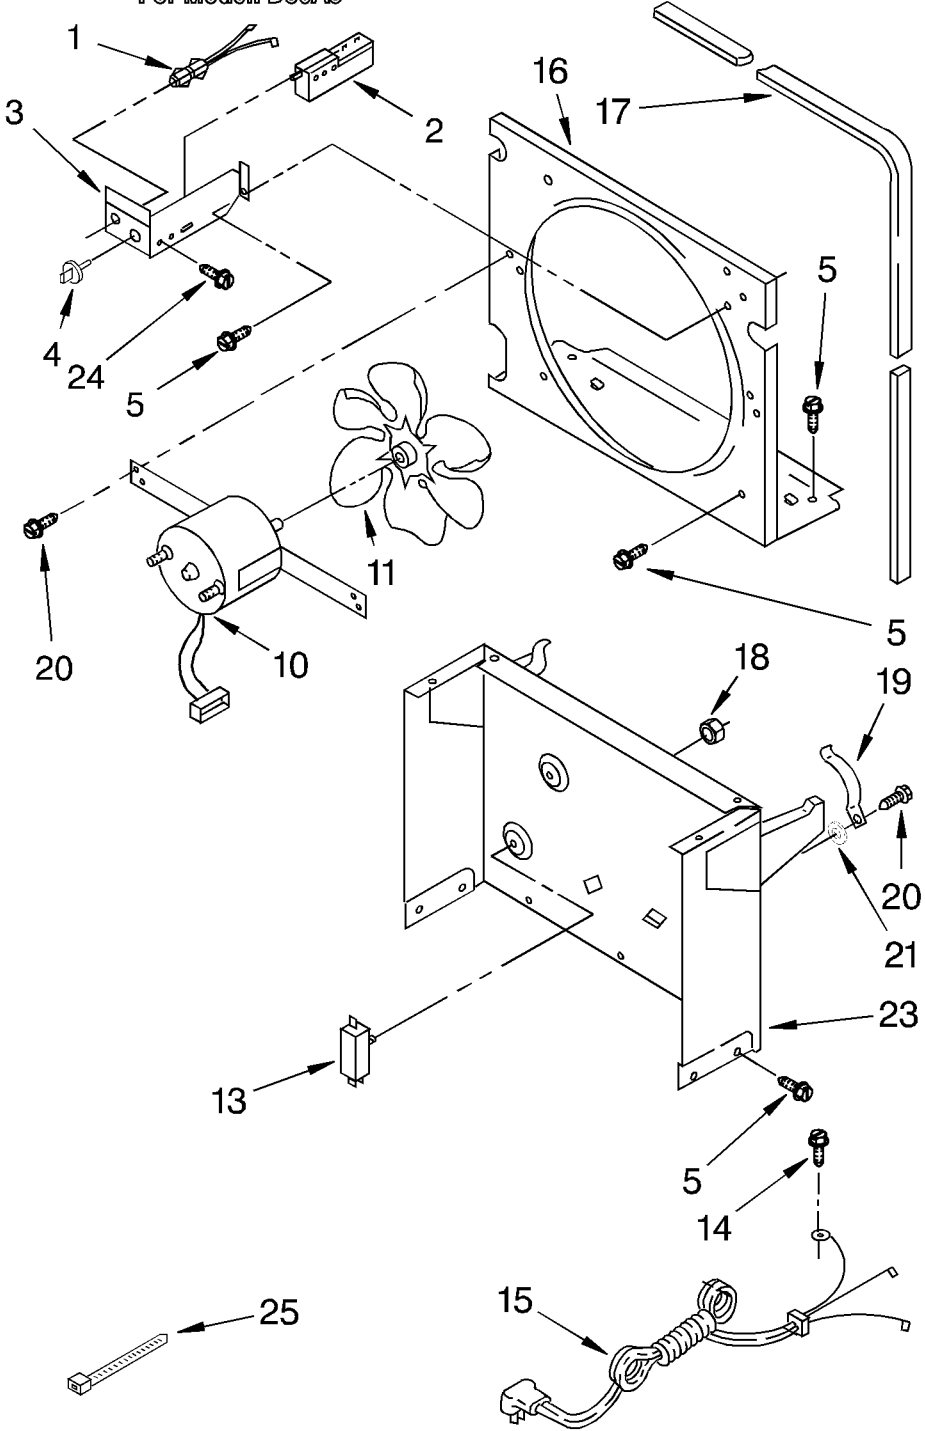

x

PARTS LIST

for

DEHUMIDIFIER

MODEL

D30A3

FOR CUSTOMER SATISFACTION ALWAYS USE
FACTORY SPECIFICATION PARTS

AIR FLOW AND CONTROL PARTS

For Model: D30A3

1	1164804	Light, Indicator
2	1166055	Humidistat, Control
3	1166850	Bracket, Humidistat
4	1162670	Knob, Humidistat Control
5	488480	Screw, Sm #8 x 1/2
10	1164813	Motor, Fan
11	949645	Blade, Fan
13	999747	Switch, Water Level Control
14	487871	Screw, 8-32 x 3/8
15	1164784	Cord, Appliance
16	1166838	Plate, Orifice
17	1162704	Seal
18	489001	Palnut, 3/8-32
19	1161718	Spring, Water Level
20	1166054	Screw, S.M.#8 x 3/4
21		Washer, Repair
	489083	.045 Thickness
	489029	.062 Thickness
23	1163800	Support
24	1162513	Screw, 8-18x1/4(2)
25	602851	Tie, Cable

UNIT PARTS

For Model: D30A3

1	1162646	Condenser
2	1165297	Tube, Restrictor
3	1162526	Strainer
4	1158407	Bend, Return (1)
5	1162348	Seal Evaporator Top
6	708531	Bend, Return (8)
7	708532	Bend, Return (4)
8	1156533	Bend, Return (1)
9	950061	Spring, Overload
10	1164775	Overload, Protector
11	950058	Relay, Start
12	950055	Cover, Terminal
13	950056	Retainer, Cover
14	1168186	Evaporator
15	488480	Screw #8 x 1/2 (4)
16	1162372	Seal
17	1162650	Insulation (Restrictor Tube)
18	1166034	Bolt, 1/4-28 x 1" (4)
19	1167561	Harness, Wire
20	1100826	Grommet (4)
21	1157584	Base
22	998726	Roller (2)
24	489015	Pin, Roller (2)
25	1164773	Compressor, (Complete Assembly)
26	951886	Glide (2)
27	855199	Bend, Return (8)
28	854624	Bend, Return (1)
29	1167574	Deicer, Bimetal
30	1180752	Relief, Strain

REFRIGERANT CHARGE 9.5 OZ.

CABINET PARTS

For Model: D30A3

1	998821	Cabinet
2	1164763	Screw, #8 x 1/2 (2)
3	998813	Retainer Pin (Rear Grille)
5	1162665	Grille, Front
6	998846	Lens, Light
7	998832	Grille, Rear
8	951901	Pan, Condensate
9	1158781	Screw
11	489073	Screw, 8 x 3/8 (2)