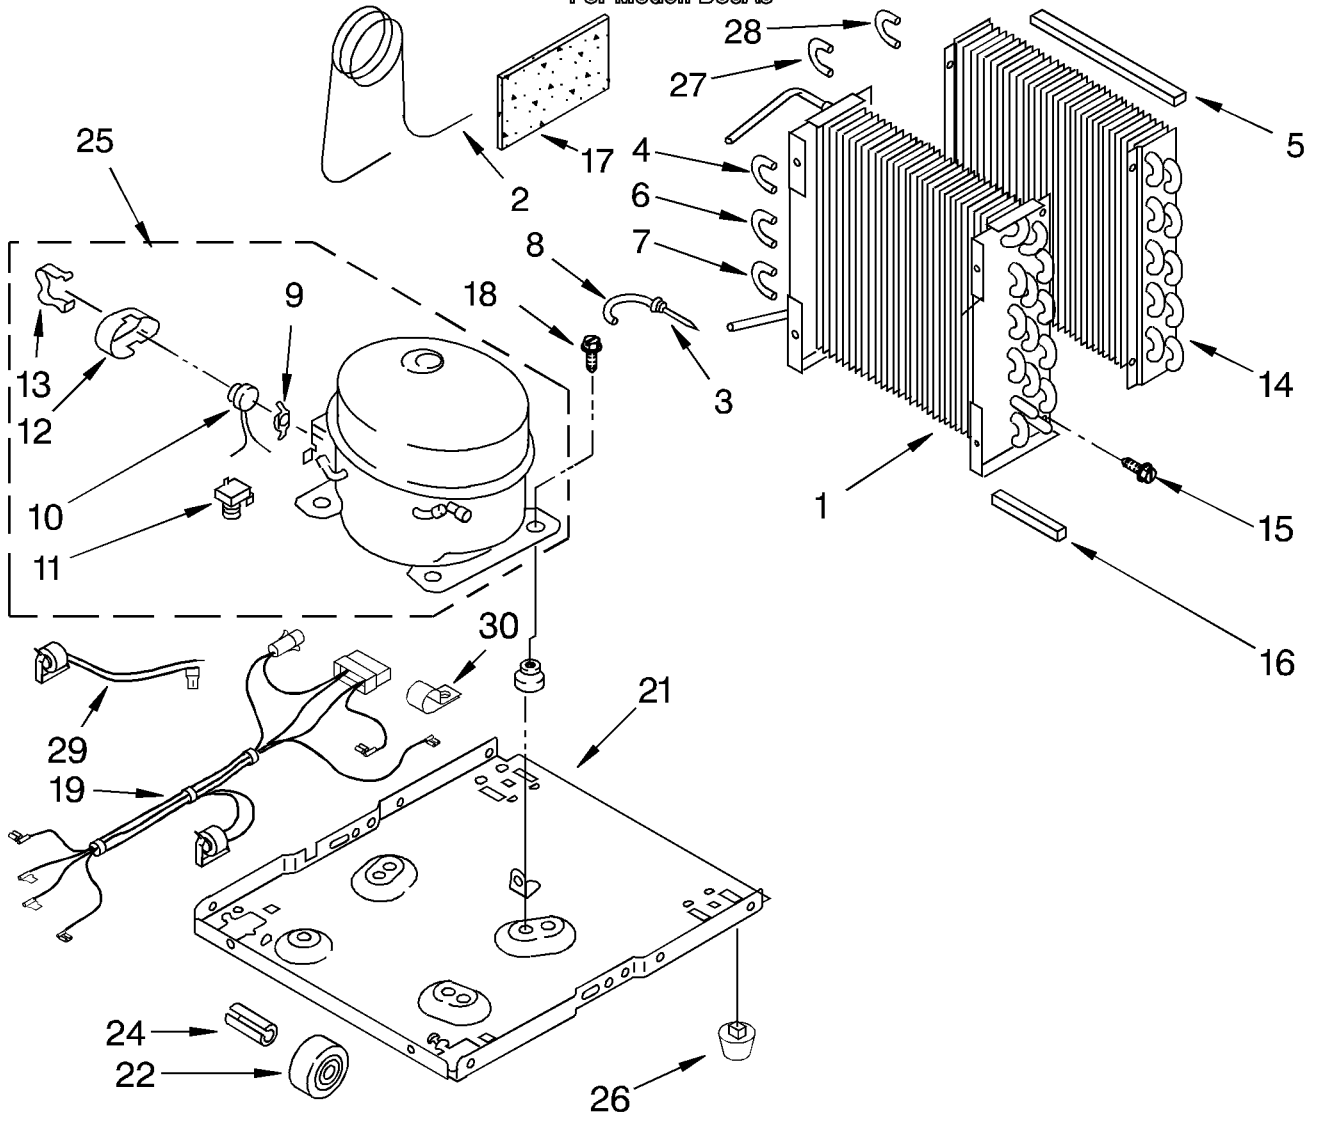

x

PARTS LIST

for

DEHUMIDIFIER

MODEL

D30A3

FOR CUSTOMER SATISFACTION ALWAYS USE
FACTORY SPECIFICATION PARTS

AIR FLOW AND CONTROL PARTS

For Model: D30A3

1	1164804	Light, Indicator
2	1166055	Humidistat, Control
3	1166850	Bracket, Humidistat
4	1162670	Knob, Humidistat Control
5	488480	Screw, Sm #8 x 1/2
10	1164813	Motor, Fan
11	949645	Blade, Fan
13	999747	Switch, Water Level Control
14	487871	Screw, 8-32 x 3/8
15	1164784	Cord, Appliance
16	1166838	Plate, Orifice
17	1162704	Seal
18	489001	Palnut, 3/8-32
19	1161718	Spring, Water Level
20	1166054	Screw, S.M.#8 x 3/4
21		Washer, Repair
	489083	.045 Thickness
	489029	.062 Thickness
23	1163800	Support
24	1162513	Screw, 8-18x1/4(2)
25	602851	Tie, Cable

UNIT PARTS

For Model: D30A3

1	1162646	Condenser
2	1165297	Tube, Restrictor
3	1162526	Strainer
4	1158407	Bend, Return (1)
5	1162348	Seal Evaporator Top
6	708531	Bend, Return (8)
7	708532	Bend, Return (4)
8	1156533	Bend, Return (1)
9	950061	Spring, Overload
10	1164775	Overload, Protector
11	950058	Relay, Start
12	950055	Cover, Terminal
13	950056	Retainer, Cover
14	1168186	Evaporator
15	488480	Screw #8 x 1/2 (4)
16	1162372	Seal
17	1162650	Insulation (Restrictor Tube)
18	1166034	Bolt, 1/4-28 x 1" (4)
19	1167561	Harness, Wire
20	1100826	Grommet (4)
21	1157584	Base
22	998726	Roller (2)
24	489015	Pin, Roller (2)
25	1164773	Compressor, (Complete Assembly)
26	951886	Glide (2)
27	855199	Bend, Return (8)
28	854624	Bend, Return (1)
29	1167574	Deicer, Bimetal
30	1180752	Relief, Strain

REFRIGERANT CHARGE 9.5 OZ.

CABINET PARTS

For Model: D30A3

1	998821	Cabinet
2	1164763	Screw, #8 x 1/2 (2)
3	998813	Retainer Pin (Rear Grille)
5	1162665	Grille, Front
6	998846	Lens, Light
7	998832	Grille, Rear
8	951901	Pan, Condensate
9	1158781	Screw
11	489073	Screw, 8 x 3/8 (2)