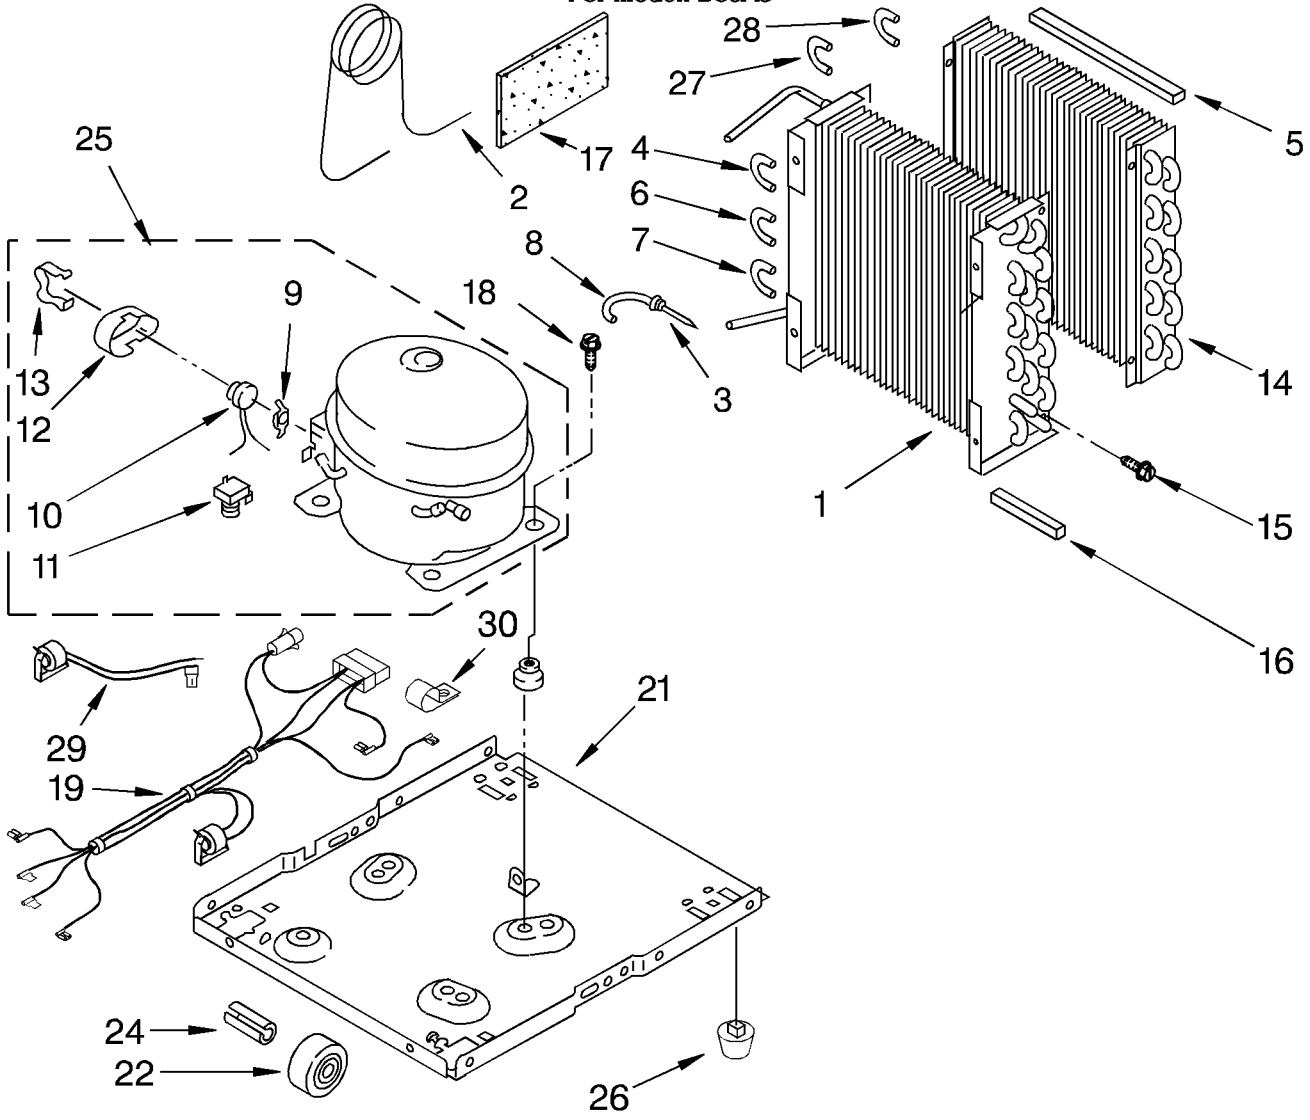

AIR FLOW AND CONTROL PARTS

For Model: D30A3

1	1164804	Light, Indicator
2	1166055	Humidistat, Control
3	1166850	Bracket, Humidistat
4	1162670	Knob, Humidistat Control
5	488480	Screw, Sm #8 x 1/2
10	1164813	Motor, Fan
11	949645	Blade, Fan
13	999747	Switch, Water Level Control
14	487871	Screw, 8-32 x 3/8
15	1164784	Cord, Appliance
16	1166838	Plate, Orifice
17	1162704	Seal
18	489001	Palnut, 3/8-32
19	1161718	Spring, Water Level
20	1166054	Screw, S.M.#8 x 3/4
21		Washer, Repair
	489083	.045 Thickness
	489029	.062 Thickness
23	1163800	Support
24	1162513	Screw, 8-18x1/4(2)
25	602851	Tie, Cable

UNIT PARTS

For Model: D30A3

1	1162646	Condenser
2	1165297	Tube, Restrictor
3	1162526	Strainer
4	1158407	Bend, Return (1)
5	1162348	Seal Evaporator Top
6	708531	Bend, Return (8)
7	708532	Bend, Return (4)
8	1156533	Bend, Return (1)
9	950061	Spring, Overload
10	1164775	Overload, Protector
11	950058	Relay, Start
12	950055	Cover, Terminal
13	950056	Retainer, Cover
14	1168186	Evaporator
15	488480	Screw #8 x 1/2 (4)
16	1162372	Seal
17	1162650	Insulation (Restrictor Tube)
18	1166034	Bolt, 1/4-28 x 1" (4)
19	1167561	Harness, Wire
20	1100826	Grommet (4)
21	1157584	Base
22	998726	Roller (2)
24	489015	Pin, Roller (2)
25	1164773	Compressor, (Complete Assembly)
26	951886	Glide (2)
27	855199	Bend, Return (8)
28	854624	Bend, Return (1)
29	1167574	Deicer, Bimetal
30	1180752	Relief, Strain

REFRIGERANT CHARGE 9.5 OZ.

CABINET PARTS

For Model: D30A3

1	998821	Cabinet
2	1164763	Screw, #8 x 1/2 (2)
3	998813	Retainer Pin (Rear Grille)
5	1162665	Grille, Front
6	998846	Lens, Light
7	998832	Grille, Rear
8	951901	Pan, Condensate
9	1158781	Screw
11	489073	Screw, 8 x 3/8 (2)