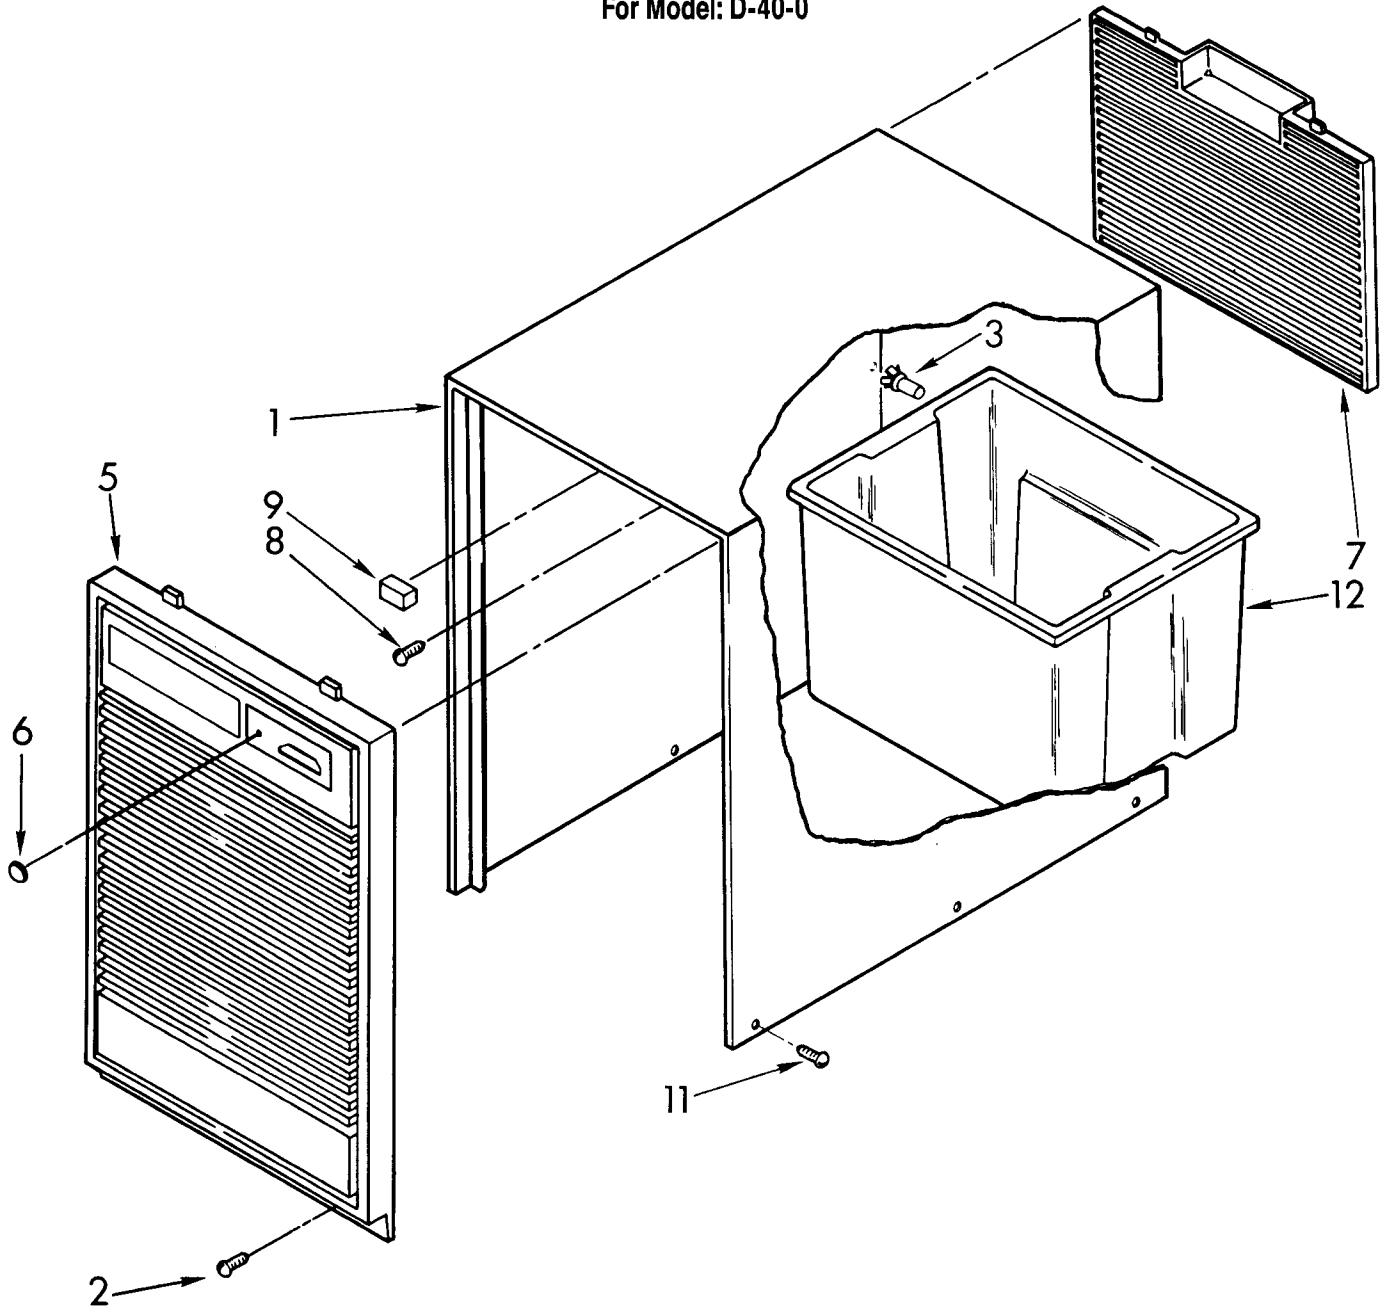

CABINET PARTS

For Model: D-40-0

FOR ORDERING INFORMATION REFER TO PARTS PRICE LIST

CABINET PARTS

For Model: D400

1	998821	Cabinet
2	489120	Screw, 8-32 x 1/2 (2)
3	998813	Retainer, Pin (2) (Rear Grille)
5	1160159	Grille, Front
6	998846	Lens, Light
7	998832	Grille, Rear
8	489073	Screw, SM #8 x 3/8
9	948584	Spacer, Grille
11	1158781	Screw
12	951901	Pan, Condensate

Following Parts Not Illustrated and Optional Parts Not Included

485426	Lacquer, Starlight Gray (1/2 Pt. Uncut)
646753	Cap, Condensate Pan
647338	Washer, Condensate Pan
799833	Epoxy, Tube (Aluminum Repair)
505168	Tape, No Drip (30') Valve, Access
978025	1/4" Tube O.D.
978026	5/16" Tube O.D.
978027	3/8" Tube O.D.
978028	1/2" Tube O.D.
978029	5/8" Tube O.D.
978030	3/4" Tube O.D.
978865	Seal, Ring Access valve (20 - Pack)
212643	Permagum, Sealer (4 - 12" Strips)

Literature Parts

LIT1155407	Sheet, Tech
LIT1155645	Diagram, Wiring
LIT1160157	Manual, Owners
LIT1160154	List, Repair Parts