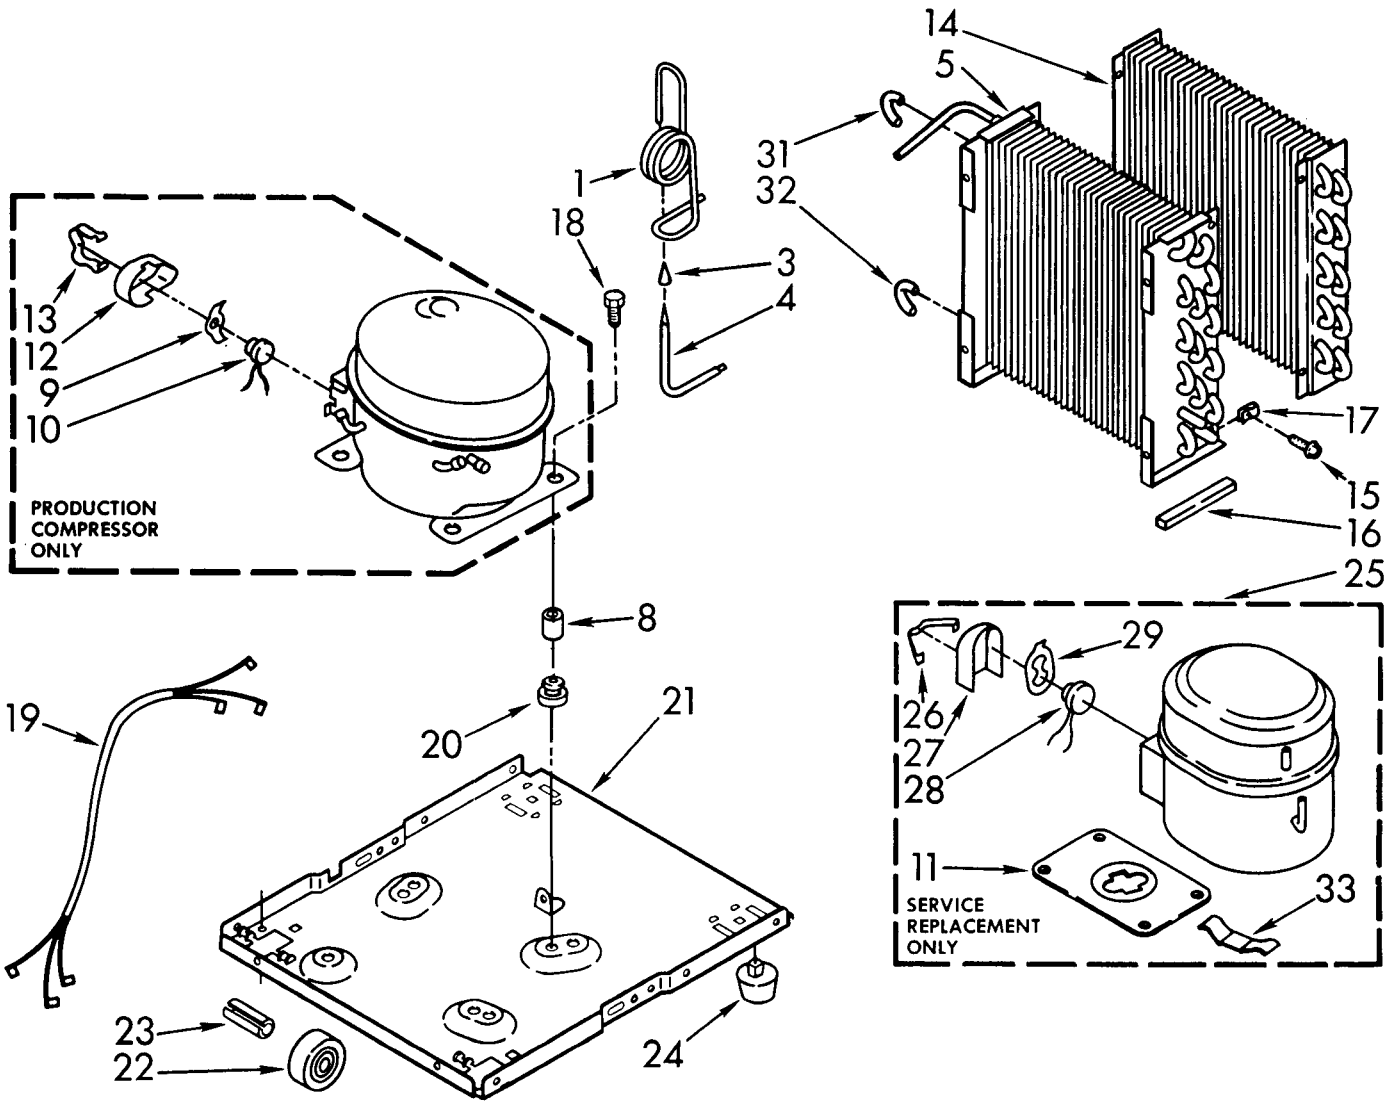

UNIT PARTS

For Model: D-40-0

FOR ORDERING INFORMATION REFER TO PARTS PRICE LIST

UNIT PARTS

For Model: D400

ILL NO.	PART NO.	DESCRIPTION
1	951684	Tube, Restrictor (46.0" Length)
3	474013	Strainer, Tube
4	951349	Tube, Outlet (Includes No.3)
5	951345	Condenser
8	646498	Sleeve (4)
9	950061	Spring, Overload
10	951417	Overload, Protector
11	876944	Plate, Compressor
12	950055	Cover, Terminal
13	950056	Retainer, Cover
14	1159233	Evaporator
15	488624	Screw, 8 x 3/8 (4)
16	998867	Seal
17	486197	Nut, #8 (4)
18	488400	Screw, 1/4-28 x 1" (3)
19	484136	Harness, Wire
20	646499	Grommet (4)
21	1157584	Base
22	998726	Roller (2)
23	489015	Roll Pin (2)
24	951886	Glide (2)
25	876949	Compressor, Service (Complete Assembly)
26	643299	Retainer, Cover
27	589230	Cover, Terminal
28	643295	Overload
29	798469	Spring, Overload
31	1155633	Bend, Return (13)
32	1155631	Bend, Return
33	643179	Spring, Clip