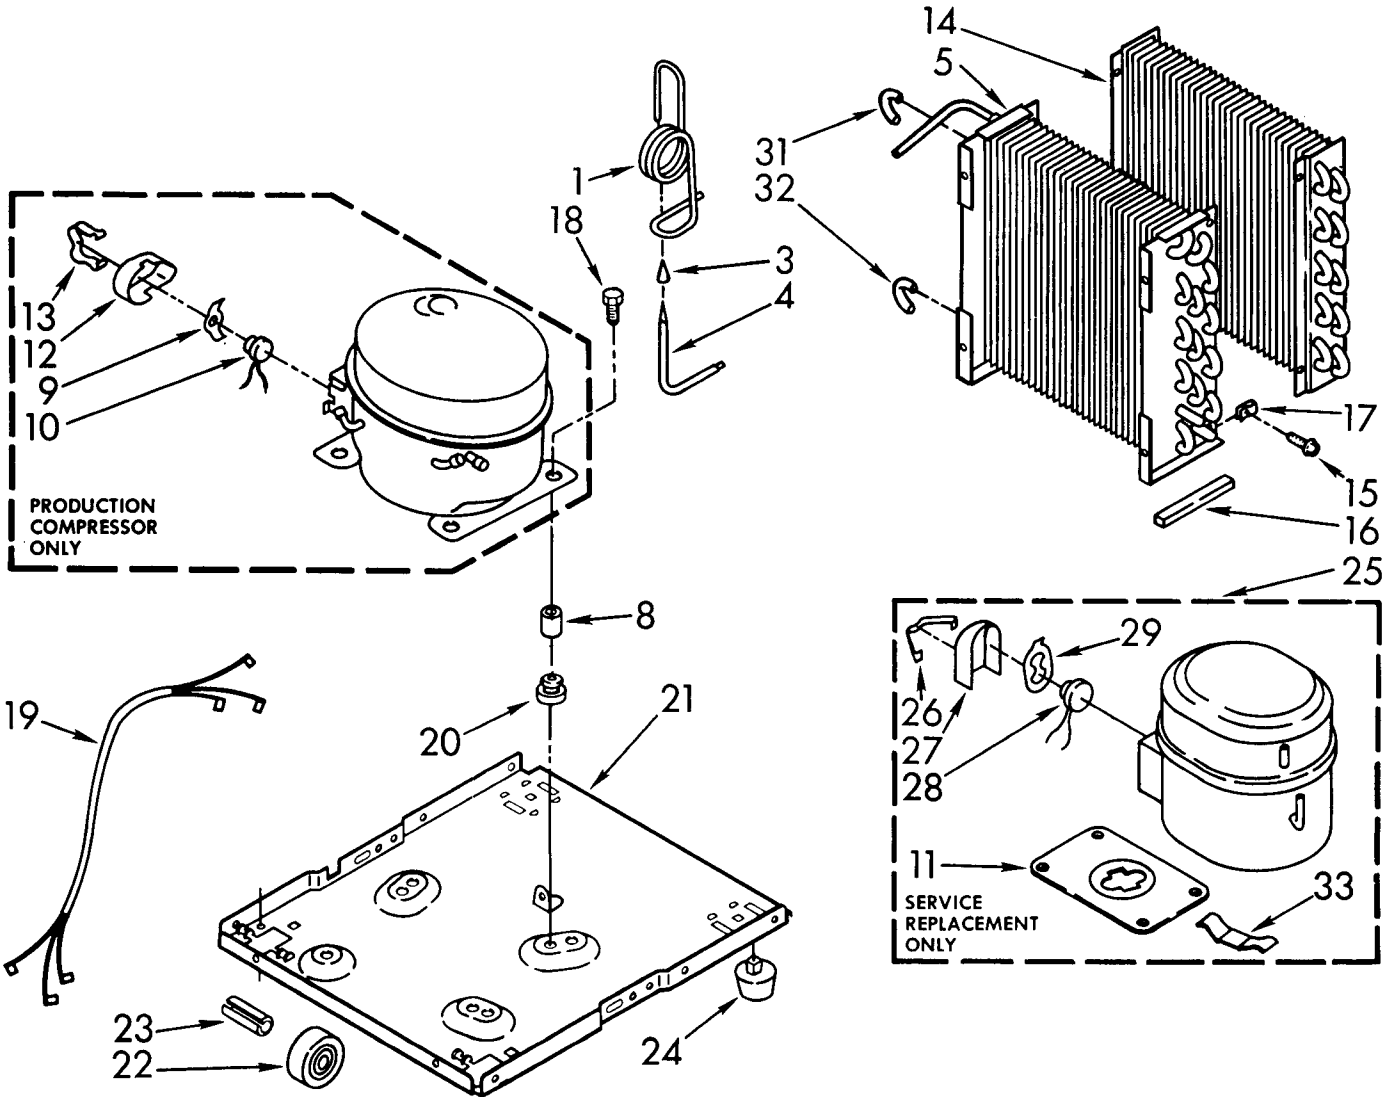

PARTS LIST

for

DEHUMIDIFIER

MODEL

D-40-0

FOR CUSTOMER SATISFACTION ALWAYS USE
FACTORY SPECIFICATION PARTS

UNIT PARTS

For Model: D-40-0

FOR ORDERING INFORMATION REFER TO PARTS PRICE LIST

UNIT PARTS

For Model: D400

ILL NO.	PART NO.	DESCRIPTION
1	951684	Tube, Restrictor (46.0" Length)
3	474013	Strainer, Tube
4	951349	Tube, Outlet (Includes No.3)
5	951345	Condenser
8	646498	Sleeve (4)
9	950061	Spring, Overload
10	951417	Overload, Protector
11	876944	Plate, Compressor
12	950055	Cover, Terminal
13	950056	Retainer, Cover
14	1159233	Evaporator
15	488624	Screw, 8 x 3/8 (4)
16	998867	Seal
17	486197	Nut, #8 (4)
18	488400	Screw, 1/4-28 x 1" (3)
19	484136	Harness, Wire
20	646499	Grommet (4)
21	1157584	Base
22	998726	Roller (2)
23	489015	Roll Pin (2)
24	951886	Glide (2)
25	876949	Compressor, Service (Complete Assembly)
26	643299	Retainer, Cover
27	589230	Cover, Terminal
28	643295	Overload
29	798469	Spring, Overload
31	1155633	Bend, Return (13)
32	1155631	Bend, Return
33	643179	Spring, Clip

AIR FLOW AND CONTROL PARTS

For Model: D-40-0

FOR ORDERING INFORMATION REFER TO PARTS PRICE LIST

AIRFLOW AND CONTROL PARTS

For Model: D400

ILL PART

NO.	NO.	DESCRIPTION
1	1155766	Light, Indicator
2	1155848	Humidistat, Control
3	951285	Bracket, Control
4	998859	Knob, Control
5	488624	Screw, S.M. #8 x 3/8
6	998777	Bracket, Fan Motor Mounting
7	1155109	Thermostat, De-icer
8	488234	Screw, 8-32 x 1/4 (2)
9	488130	Nut, Fan Motor 8-32 (2)
10	1156857	Motor, Fan
11	949645	Blade, Fan
13	998783	Switch, Water Level Control
14	1155669	Cord, Appliance
15	487871	Screw, 8-32 x 3/8
16	998779	Plate, Orifice
17	998802	Seal
18	489001	Palnut, 3/8-32
19	998730	Spring, Water Level
20	488480	Screw, S.M.#8 x 1/2
21		Washer, Repair
	489083	.030 Thickness
	489029	.062 Thickness
	489091	.091 Thickness
23	998744	Support
24	145450	Screw, S.M. 8 X 1/4 (2)
25	602851	Tie, Cable (2)
30	951363	Capacitor, Run
31	951364	Bracket, Capacitor
33	471363	Clamp, Tube To Evaporator Mtg (2)