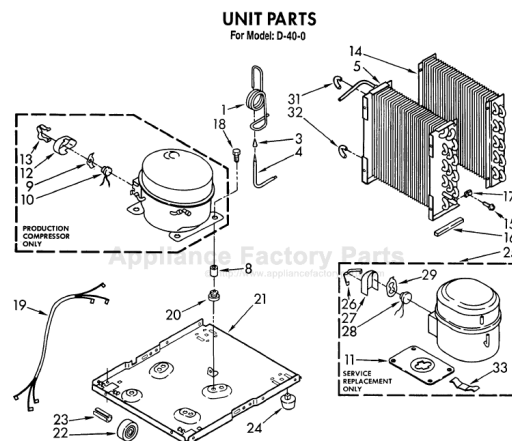

[Find Your WHIRLPOOL Dehumidifier Parts - Select From 309 Models](#)

----- Manual continues below -----