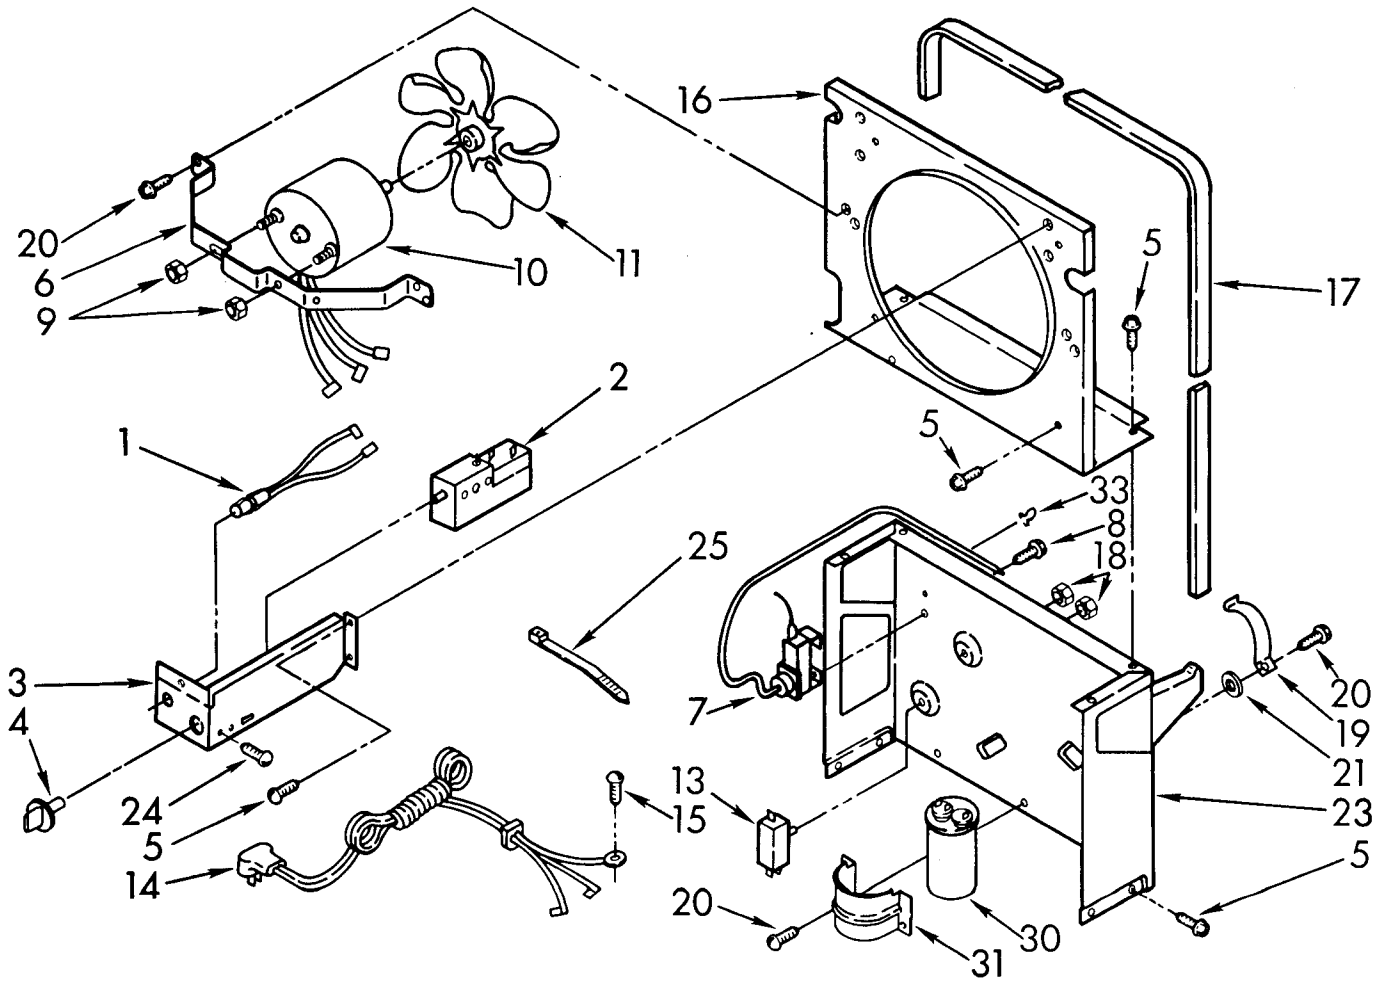

FOR ORDERING INFORMATION REFER TO PARTS PRICE LIST

UNIT PARTS

For Model: D400

ILL NO.	PART NO.	DESCRIPTION
1	951684	Tube, Restrictor (46.0" Length)
3	474013	Strainer, Tube
4	951349	Tube, Outlet (Includes No.3)
5	951345	Condenser
8	646498	Sleeve (4)
9	950061	Spring, Overload
10	951417	Overload, Protector
11	876944	Plate, Compressor
12	950055	Cover, Terminal
13	950056	Retainer, Cover
14	1159233	Evaporator
15	488624	Screw, 8 x 3/8 (4)
16	998867	Seal
17	486197	Nut, #8 (4)
18	488400	Screw, 1/4-28 x 1" (3)
19	484136	Harness, Wire
20	646499	Grommet (4)
21	1157584	Base
22	998726	Roller (2)
23	489015	Roll Pin (2)
24	951886	Glide (2)
25	876949	Compressor, Service (Complete Assembly)
26	643299	Retainer, Cover
27	589230	Cover, Terminal
28	643295	Overload
29	798469	Spring, Overload
31	1155633	Bend, Return (13)
32	1155631	Bend, Return
33	643179	Spring, Clip

AIR FLOW AND CONTROL PARTS

For Model: D-40-0

FOR ORDERING INFORMATION REFER TO PARTS PRICE LIST

AIRFLOW AND CONTROL PARTS

For Model: D400

ILL PART

NO.	NO.	DESCRIPTION
1	1155766	Light, Indicator
2	1155848	Humidistat, Control
3	951285	Bracket, Control
4	998859	Knob, Control
5	488624	Screw, S.M. #8 x 3/8
6	998777	Bracket, Fan Motor Mounting
7	1155109	Thermostat, De-icer
8	488234	Screw, 8-32 x 1/4 (2)
9	488130	Nut, Fan Motor 8-32 (2)
10	1156857	Motor, Fan
11	949645	Blade, Fan
13	998783	Switch, Water Level Control
14	1155669	Cord, Appliance
15	487871	Screw, 8-32 x 3/8
16	998779	Plate, Orifice
17	998802	Seal
18	489001	Palnut, 3/8-32
19	998730	Spring, Water Level
20	488480	Screw, S.M.#8 x 1/2
21		Washer, Repair
	489083	.030 Thickness
	489029	.062 Thickness
	489091	.091 Thickness
23	998744	Support
24	145450	Screw, S.M. 8 X 1/4 (2)
25	602851	Tie, Cable (2)
30	951363	Capacitor, Run
31	951364	Bracket, Capacitor
33	471363	Clamp, Tube To Evaporator Mtg (2)