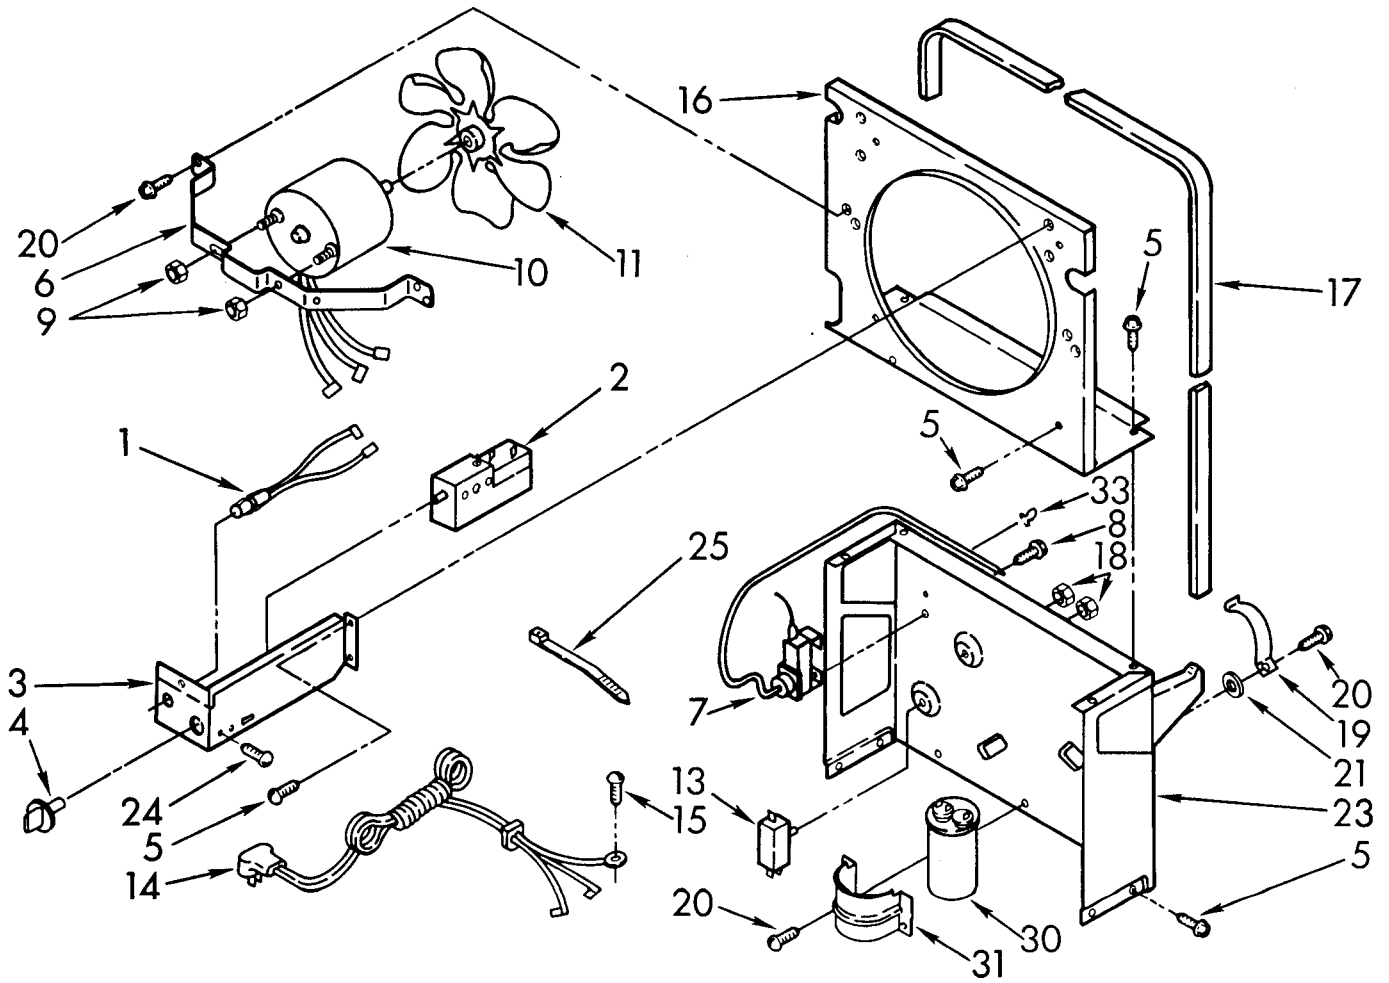

AIR FLOW AND CONTROL PARTS

For Model: D-40-0

FOR ORDERING INFORMATION REFER TO PARTS PRICE LIST

AIRFLOW AND CONTROL PARTS

For Model: D400

ILL NO.	PART NO.	DESCRIPTION
1	1155766	Light, Indicator
2	1155848	Humidistat, Control
3	951285	Bracket, Control
4	998859	Knob, Control
5	488624	Screw, S.M. #8 x 3/8
6	998777	Bracket, Fan Motor Mounting
7	1155109	Thermostat, De-icer
8	488234	Screw, 8-32 x 1/4 (2)
9	488130	Nut, Fan Motor 8-32 (2)
10	1156857	Motor, Fan
11	949645	Blade, Fan
13	998783	Switch, Water Level Control
14	1155669	Cord, Appliance
15	487871	Screw, 8-32 x 3/8
16	998779	Plate, Orifice
17	998802	Seal
18	489001	Palnut, 3/8-32
19	998730	Spring, Water Level
20	488480	Screw, S.M.#8 x 1/2
21		Washer, Repair
	489083	.030 Thickness
	489029	.062 Thickness
	489091	.091 Thickness
23	998744	Support
24	145450	Screw, S.M. 8 X 1/4 (2)
25	602851	Tie, Cable (2)
30	951363	Capacitor, Run
31	951364	Bracket, Capacitor
33	471363	Clamp, Tube To Evaporator Mtg (2)