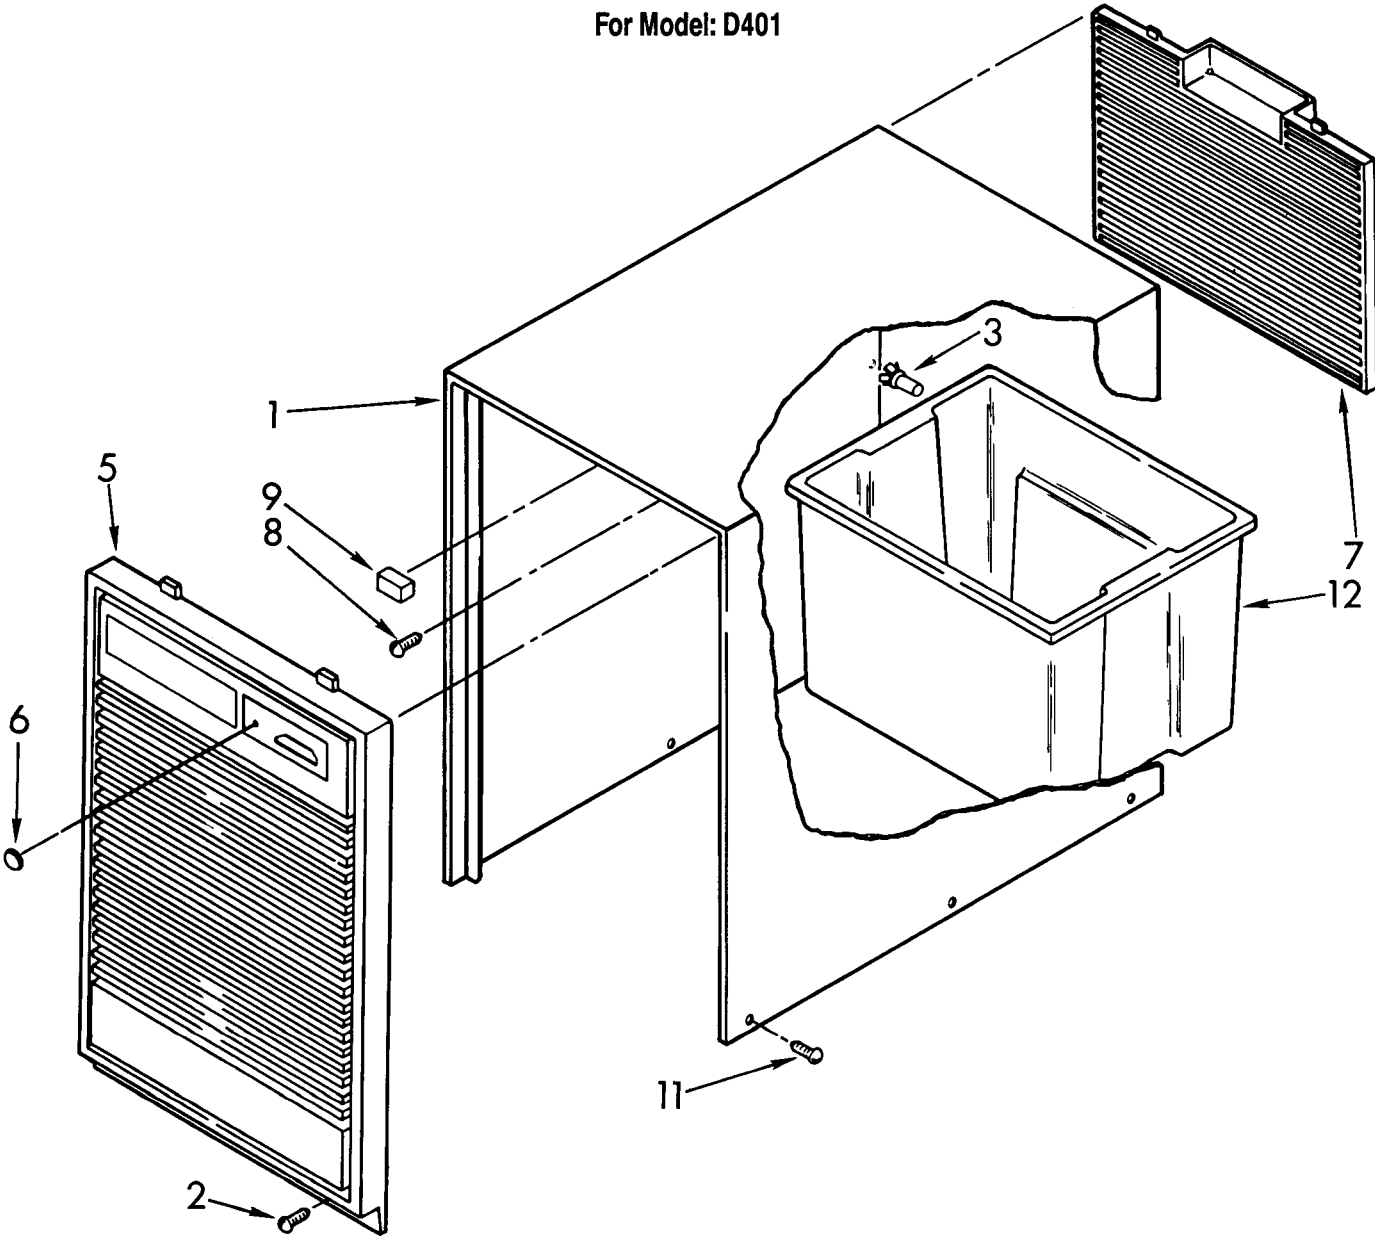

CABINET PARTS

For Model: D401

FOR ORDERING INFORMATION REFER TO PARTS PRICE LIST

CABINET PARTS

For Model: D401

ILL NO.	PART NO.	DESCRIPTION
1	998821	Cabinet
2	489120	Screw, 8-32 x 1/2 (2)
3	998813	Retainer, Pin (2) (Rear Grille)
5	1160159	Grille, Front
6	998846	Lens, Light
7	998832	Grille, Rear
8	489073	Screw, SM #8 x 3/8
9	948584	Spacer, Grille
11	1158781	Screw
12	951901	Pan, Condensate

Following Parts Not Illustrated and Optional Parts Not Included

485426	Lacquer, Starlight Gray (1/2 Pt. Uncut)
646753	Cap, Condensate Pan
647338	Washer, Condensate Pan
799833	Epoxy, Tube (Aluminum Repair)
505168	Tape, No Drip (30') Valve, Access
978025	1/4" Tube O.D.
978026	5/16" Tube O.D.
978027	3/8" Tube O.D.
978028	1/2" Tube O.D.
978029	5/8" Tube O.D.
978030	3/4" Tube O.D.
978865	Seal, Ring Access valve (20 - Pack)
212643	Permagum, Sealer (4 - 12" Strips)

LITERATURE PARTS

LIT1161341	Sheet, Tech
LIT1157768	Diagram, Wiring
LIT1160157	Manual, Owners
LIT1162203	List, Repair Parts