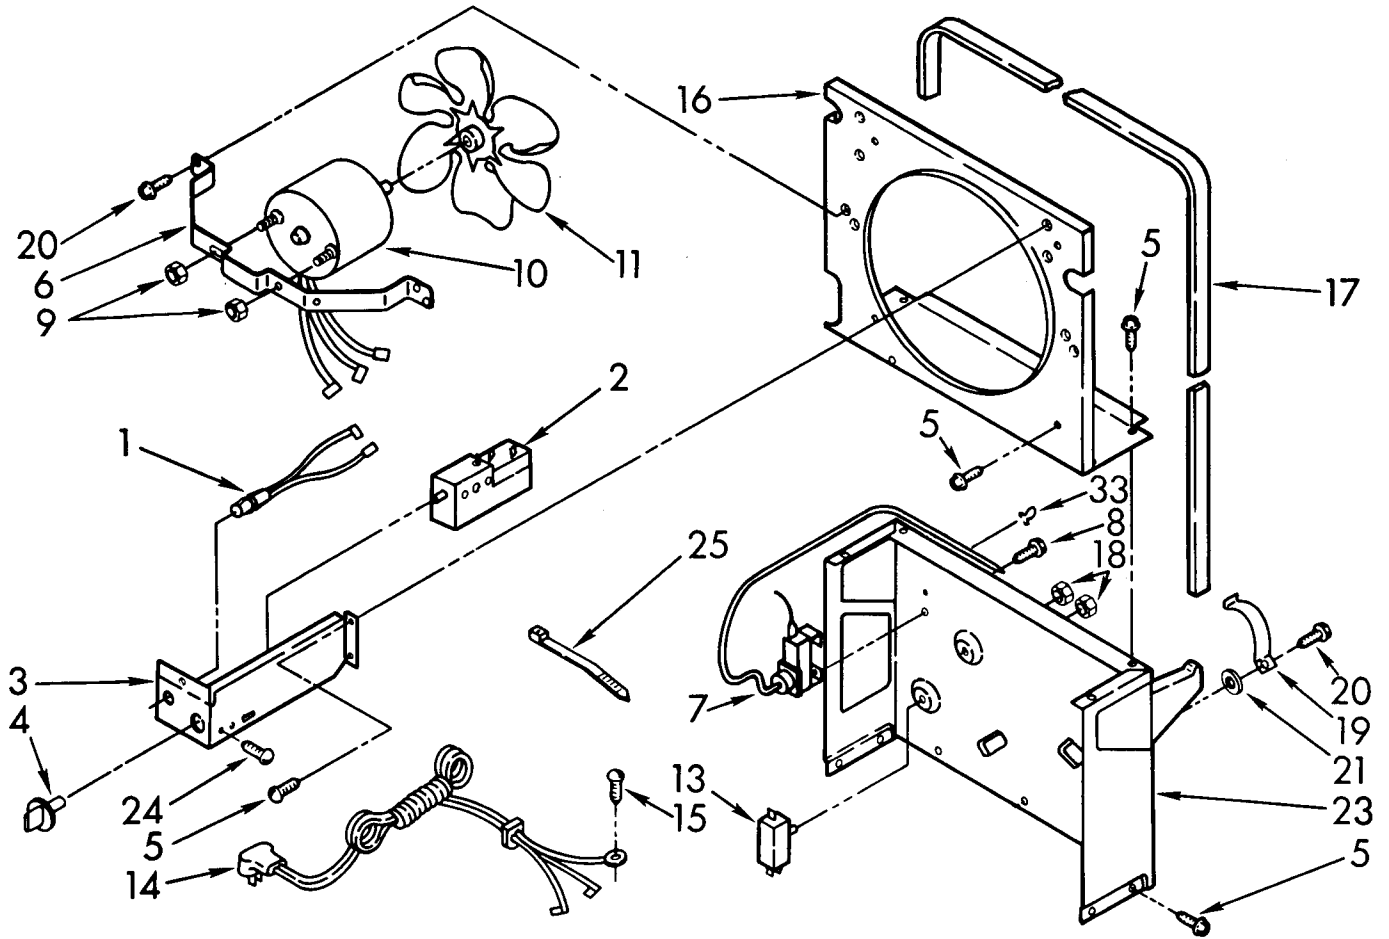

UNIT PARTS

For Model: D401

ILL NO.	PART NO.	DESCRIPTION
1	1161189	Tube, Restrictor (36.0" Length)
3	474013	Strainer, Tube
4	1161348	Tube, Outlet (Includes No.3)
5	1161197	Condenser
9	1156815	Relay, Start
10	1158823	Overload, Protector
12	1157582	Cover, Terminal
13	938384	Retainer, Cover
14	1161199	Evaporator
15	488624	Screw, 8 x 3/8 (4)
16	998867	Seal
17	486197	Nut, #8 (4)
18	488400	Screw, 1/4-28 x 1" (3)
19	484136	Harness, Wire
20	1156748	Grommet (4)
21	1157584	Base
22	998726	Roller (2)
23	489015	Roll Pin (2)
24	951886	Glide (2)
25	876684	Compressor, Service (Complete Assembly)
26	831282	Retainer, Cover
27	865068	Cover, Terminal
28	876686	Overload
29	549086	Spring, Overload
31	1160083	Bend, Return
32	1160079	Bend, Return
33	876689	Relay, Start
34	1160078	Bend, Return
35	1160080	Bend, Return
36	855199	Bend, Return
37	854624	Bend, Return

AIR FLOW AND CONTROL PARTS

For Model: D401

FOR ORDERING INFORMATION REFER TO PARTS PRICE LIST

AIRFLOW AND CONTROL PARTS

For Model: D401

ILL NO.	PART NO.	DESCRIPTION
1	1155666	Light, Indicator
2	1155848	Humidistat, Control
3	951285	Bracket, Control
4	998859	Knob, Control
5	488624	Screw, S.M. #8 x 3/8
6	998777	Bracket, Fan Motor Mounting
7	1155109	Thermostat, De-icer
8	488234	Screw, 8-32 x 1/4 (2)
9	1161548	Nut, Fan Motor 8-32 (2)
10	1156858	Motor, Fan
11	949645	Blade, Fan
13	998783	Switch, Water Level Control
14	1155670	Cord, Appliance
15	487871	Screw, 8-32 x 3/8
16	998779	Plate, Orifice
17	998802	Seal
18	489001	Palnut, 3/8-32
19	998730	Spring, Water Level
20	488248	Screw, 8 x 3/4 A
21		Washer, Repair
	489083	.030 Thickness
	489029	.062 Thickness
	489091	.091 Thickness
23	998744	Support
24	1159222	Screw, S.M.
25	602851	Tie, Cable (2)
33	471363	Clamp, Tube To Evaporator Mtg (2)