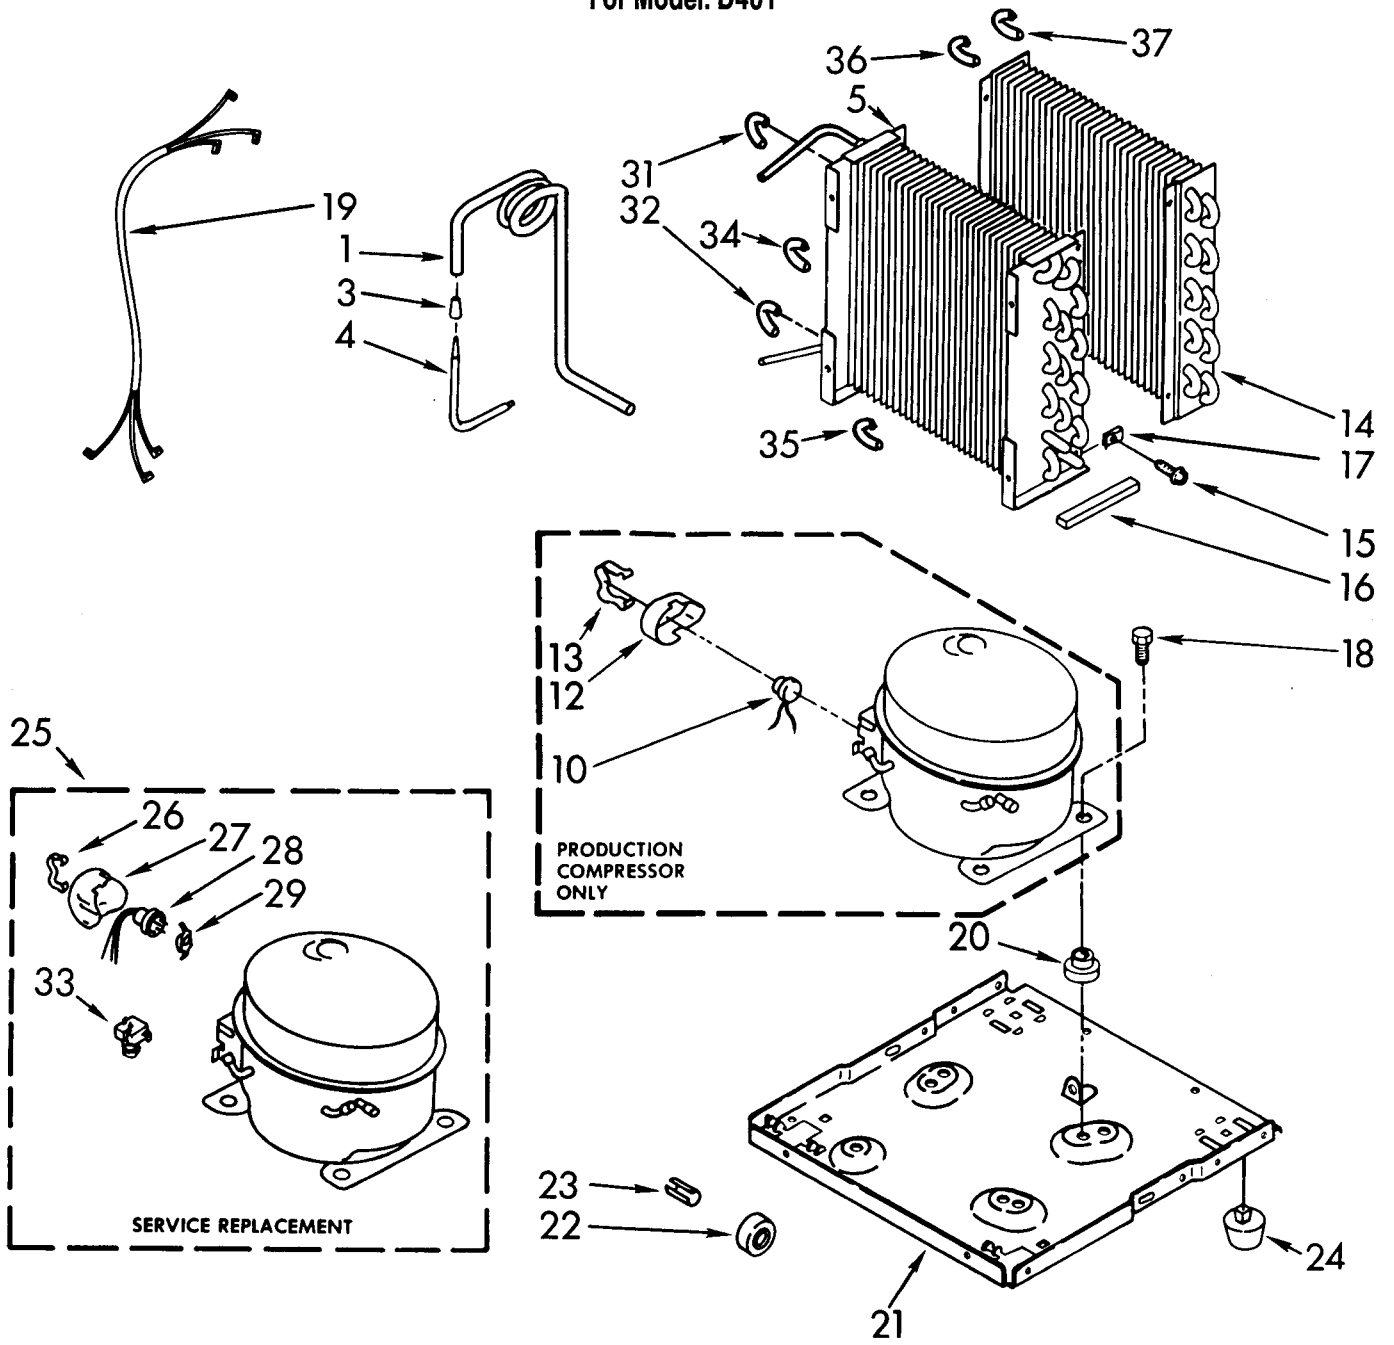

FOR ORDERING INFORMATION REFER TO PARTS PRICE LIST

UNIT PARTS

For Model: D401

ILL NO.	PART NO.	DESCRIPTION
1	1161189	Tube, Restrictor (36.0" Length)
3	474013	Strainer, Tube
4	1161348	Tube, Outlet (Includes No.3)
5	1161197	Condenser
9	1156815	Relay, Start
10	1158823	Overload, Protector
12	1157582	Cover, Terminal
13	938384	Retainer, Cover
14	1161199	Evaporator
15	488624	Screw, 8 x 3/8 (4)
16	998867	Seal
17	486197	Nut, #8 (4)
18	488400	Screw, 1/4-28 x 1" (3)
19	484136	Harness, Wire
20	1156748	Grommet (4)
21	1157584	Base
22	998726	Roller (2)
23	489015	Roll Pin (2)
24	951886	Glide (2)
25	876684	Compressor, Service (Complete Assembly)
26	831282	Retainer, Cover
27	865068	Cover, Terminal
28	876686	Overload
29	549086	Spring, Overload
31	1160083	Bend, Return
32	1160079	Bend, Return
33	876689	Relay, Start
34	1160078	Bend, Return
35	1160080	Bend, Return
36	855199	Bend, Return
37	854624	Bend, Return

AIR FLOW AND CONTROL PARTS

For Model: D401

FOR ORDERING INFORMATION REFER TO PARTS PRICE LIST

AIRFLOW AND CONTROL PARTS

For Model: D401

ILL NO.	PART NO.	DESCRIPTION
1	1155666	Light, Indicator
2	1155848	Humidistat, Control
3	951285	Bracket, Control
4	998859	Knob, Control
5	488624	Screw, S.M. #8 x 3/8
6	998777	Bracket, Fan Motor Mounting
7	1155109	Thermostat, De-icer
8	488234	Screw, 8-32 x 1/4 (2)
9	1161548	Nut, Fan Motor 8-32 (2)
10	1156858	Motor, Fan
11	949645	Blade, Fan
13	998783	Switch, Water Level Control
14	1155670	Cord, Appliance
15	487871	Screw, 8-32 x 3/8
16	998779	Plate, Orifice
17	998802	Seal
18	489001	Palnut, 3/8-32
19	998730	Spring, Water Level
20	488248	Screw, 8 x 3/4 A
21		Washer, Repair
	489083	.030 Thickness
	489029	.062 Thickness
	489091	.091 Thickness
23	998744	Support
24	1159222	Screw, S.M.
25	602851	Tie, Cable (2)
33	471363	Clamp, Tube To Evaporator Mtg (2)