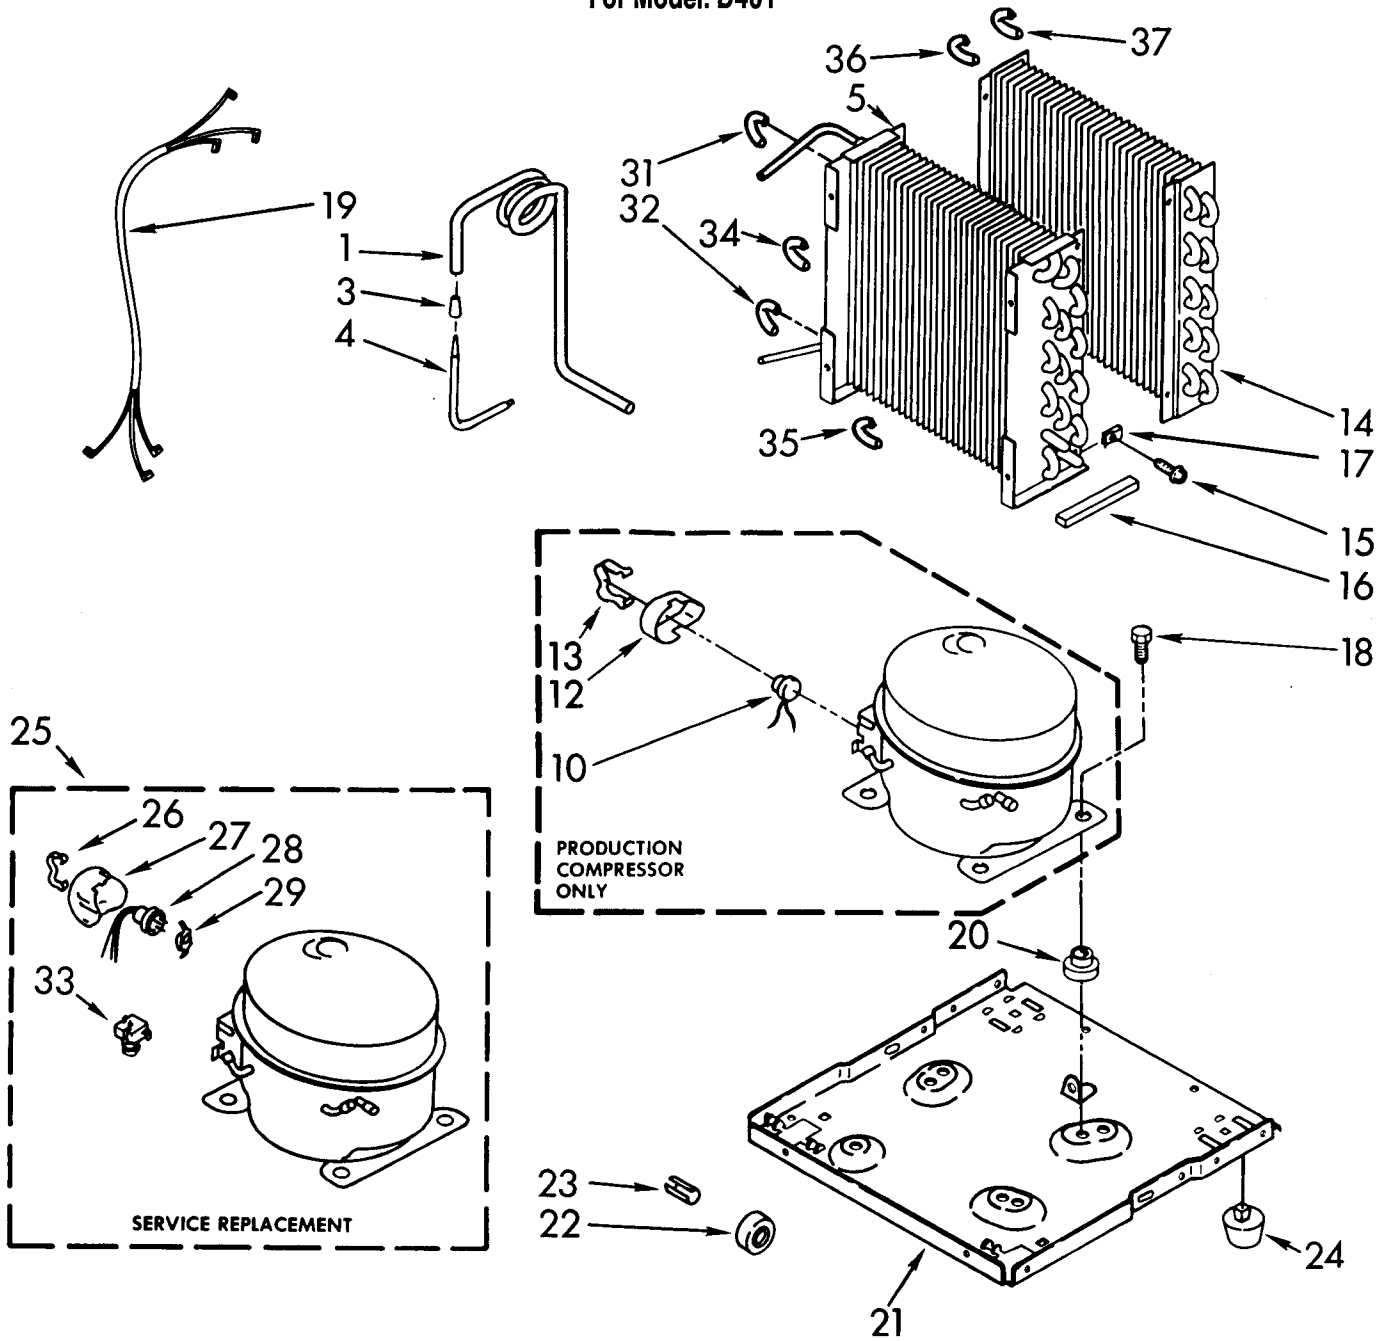

UNIT PARTS

For Model: D401

FOR ORDERING INFORMATION REFER TO PARTS PRICE LIST

UNIT PARTS

For Model: D401

ILL NO.	PART NO.	DESCRIPTION
1	1161189	Tube, Restrictor (36.0" Length)
3	474013	Strainer, Tube
4	1161348	Tube, Outlet (Includes No.3)
5	1161197	Condenser
9	1156815	Relay, Start
10	1158823	Overload, Protector
12	1157582	Cover, Terminal
13	938384	Retainer, Cover
14	1161199	Evaporator
15	488624	Screw, 8 x 3/8 (4)
16	998867	Seal
17	486197	Nut, #8 (4)
18	488400	Screw, 1/4-28 x 1" (3)
19	484136	Harness, Wire
20	1156748	Grommet (4)
21	1157584	Base
22	998726	Roller (2)
23	489015	Roll Pin (2)
24	951886	Glide (2)
25	876684	Compressor, Service (Complete Assembly)
26	831282	Retainer, Cover
27	865068	Cover, Terminal
28	876686	Overload
29	549086	Spring, Overload
31	1160083	Bend, Return
32	1160079	Bend, Return
33	876689	Relay, Start
34	1160078	Bend, Return
35	1160080	Bend, Return
36	855199	Bend, Return
37	854624	Bend, Return