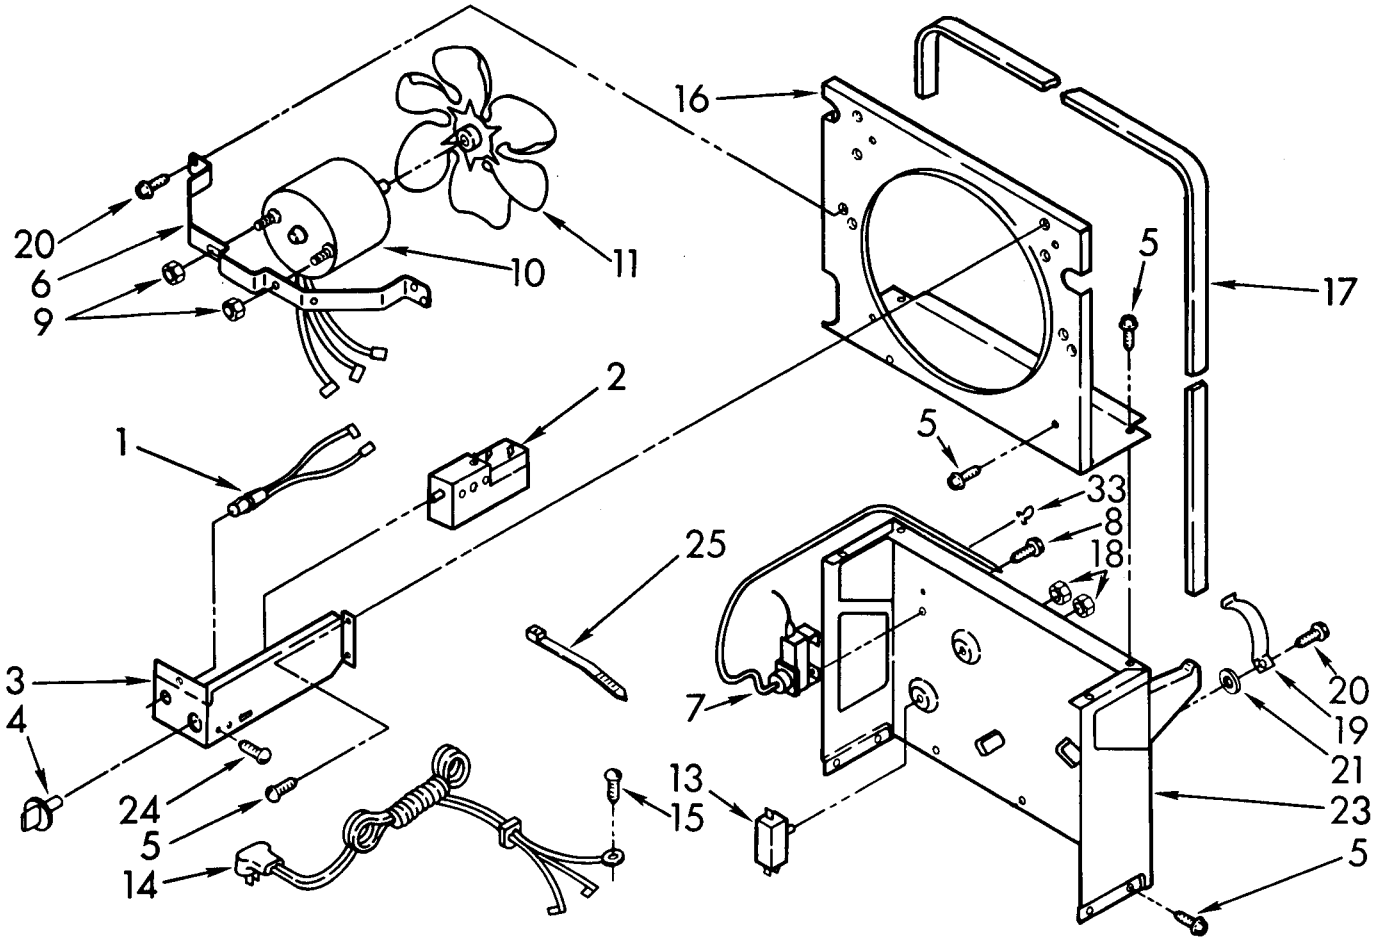

FOR ORDERING INFORMATION REFER TO PARTS PRICE LIST

UNIT PARTS

For Model: D401

ILL NO.	PART NO.	DESCRIPTION
1	1161189	Tube, Restrictor (36.0" Length)
3	474013	Strainer, Tube
4	1161348	Tube, Outlet (Includes No.3)
5	1161197	Condenser
9	1156815	Relay, Start
10	1158823	Overload, Protector
12	1157582	Cover, Terminal
13	938384	Retainer, Cover
14	1161199	Evaporator
15	488624	Screw, 8 x 3/8 (4)
16	998867	Seal
17	486197	Nut, #8 (4)
18	488400	Screw, 1/4-28 x 1" (3)
19	484136	Harness, Wire
20	1156748	Grommet (4)
21	1157584	Base
22	998726	Roller (2)
23	489015	Roll Pin (2)
24	951886	Glide (2)
25	876684	Compressor, Service (Complete Assembly)
26	831282	Retainer, Cover
27	865068	Cover, Terminal
28	876686	Overload
29	549086	Spring, Overload
31	1160083	Bend, Return
32	1160079	Bend, Return
33	876689	Relay, Start
34	1160078	Bend, Return
35	1160080	Bend, Return
36	855199	Bend, Return
37	854624	Bend, Return

AIR FLOW AND CONTROL PARTS

For Model: D401

FOR ORDERING INFORMATION REFER TO PARTS PRICE LIST

AIRFLOW AND CONTROL PARTS

For Model: D401

ILL NO.	PART NO.	DESCRIPTION
1	1155666	Light, Indicator
2	1155848	Humidistat, Control
3	951285	Bracket, Control
4	998859	Knob, Control
5	488624	Screw, S.M. #8 x 3/8
6	998777	Bracket, Fan Motor Mounting
7	1155109	Thermostat, De-icer
8	488234	Screw, 8-32 x 1/4 (2)
9	1161548	Nut, Fan Motor 8-32 (2)
10	1156858	Motor, Fan
11	949645	Blade, Fan
13	998783	Switch, Water Level Control
14	1155670	Cord, Appliance
15	487871	Screw, 8-32 x 3/8
16	998779	Plate, Orifice
17	998802	Seal
18	489001	Palnut, 3/8-32
19	998730	Spring, Water Level
20	488248	Screw, 8 x 3/4 A
21		Washer, Repair
	489083	.030 Thickness
	489029	.062 Thickness
	489091	.091 Thickness
23	998744	Support
24	1159222	Screw, S.M.
25	602851	Tie, Cable (2)
33	471363	Clamp, Tube To Evaporator Mtg (2)