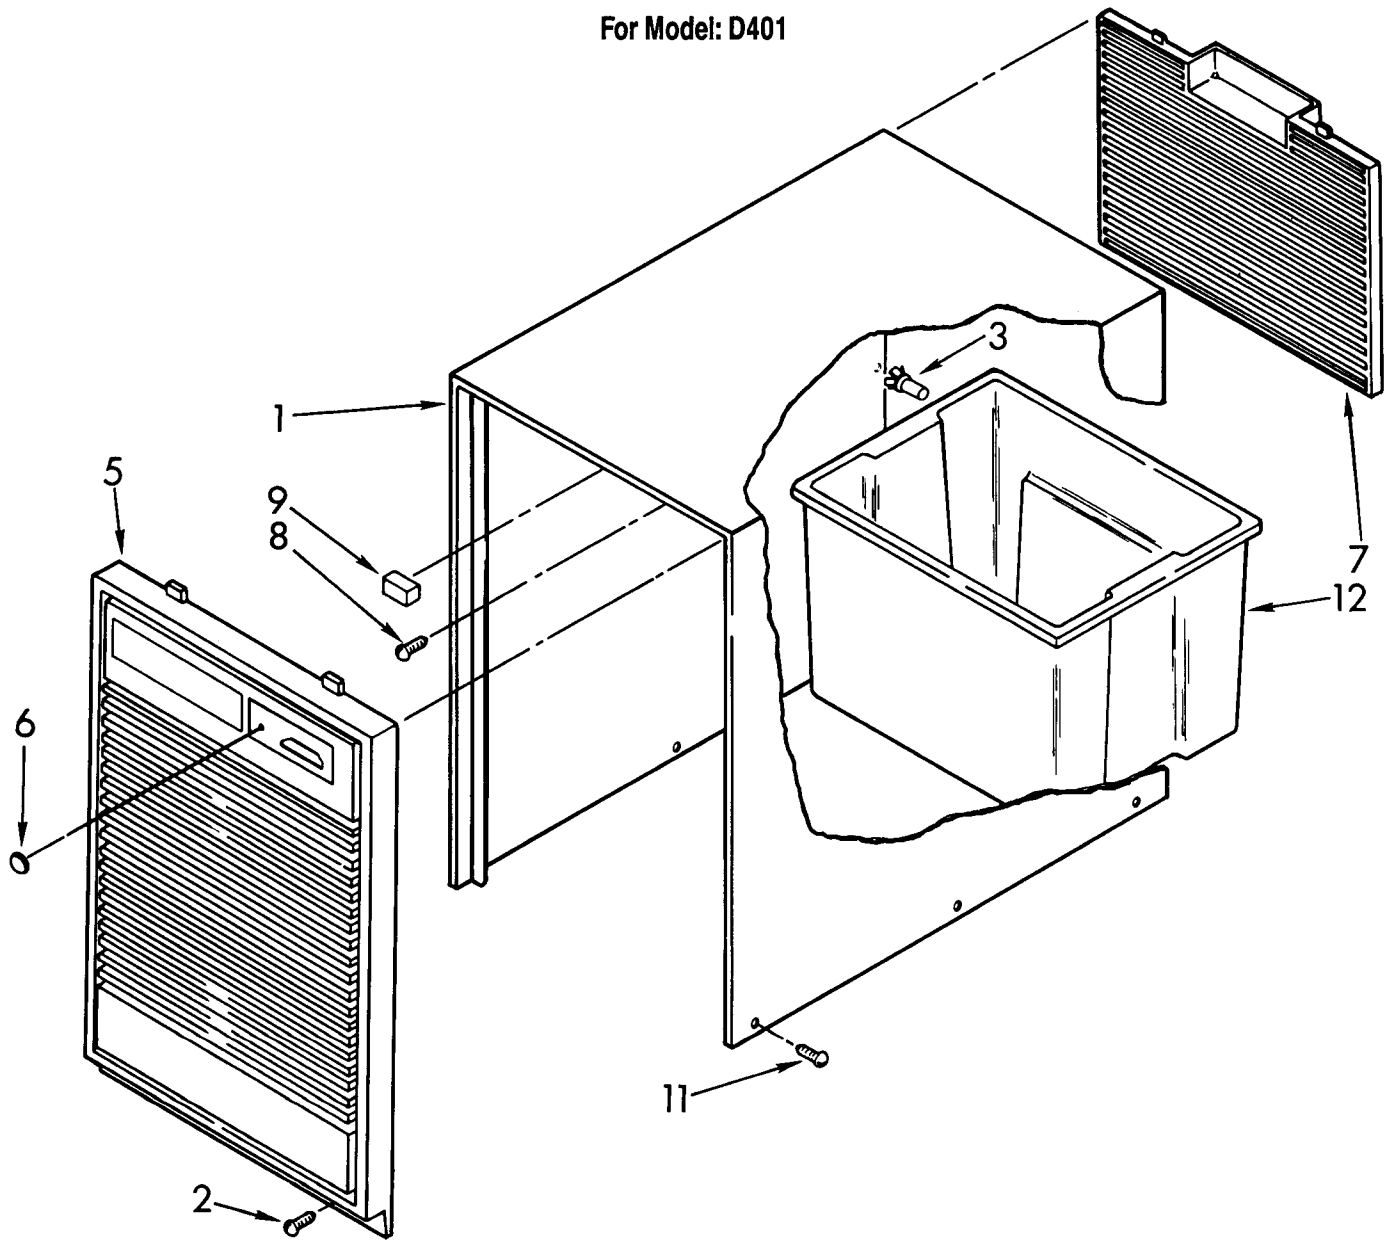

CABINET PARTS

For Model: D401

FOR ORDERING INFORMATION REFER TO PARTS PRICE LIST

CABINET PARTS

For Model: D401

ILL NO.	PART NO.	DESCRIPTION
1	998821	Cabinet
2	489120	Screw, 8-32 x 1/2 (2)
3	998813	Retainer, Pin (2) (Rear Grille)
5	1160159	Grille, Front
6	998846	Lens, Light
7	998832	Grille, Rear
8	489073	Screw, SM #8 x 3/8
9	948584	Spacer, Grille
11	1158781	Screw
12	951901	Pan, Condensate

Following Parts Not Illustrated and Optional Parts Not Included

485426	Lacquer, Starlight Gray (1/2 Pt. Uncut)
646753	Cap, Condensate Pan
647338	Washer, Condensate Pan
799833	Epoxy, Tube (Aluminum Repair)
505168	Tape, No Drip (30') Valve, Access
978025	1/4" Tube O.D.
978026	5/16" Tube O.D.
978027	3/8" Tube O.D.
978028	1/2" Tube O.D.
978029	5/8" Tube O.D.
978030	3/4" Tube O.D.
978865	Seal, Ring Access valve (20 - Pack)
212643	Permagum, Sealer (4 - 12" Strips)

LITERATURE PARTS

LIT1161341	Sheet, Tech
LIT1157768	Diagram, Wiring
LIT1160157	Manual, Owners
LIT1162203	List, Repair Parts