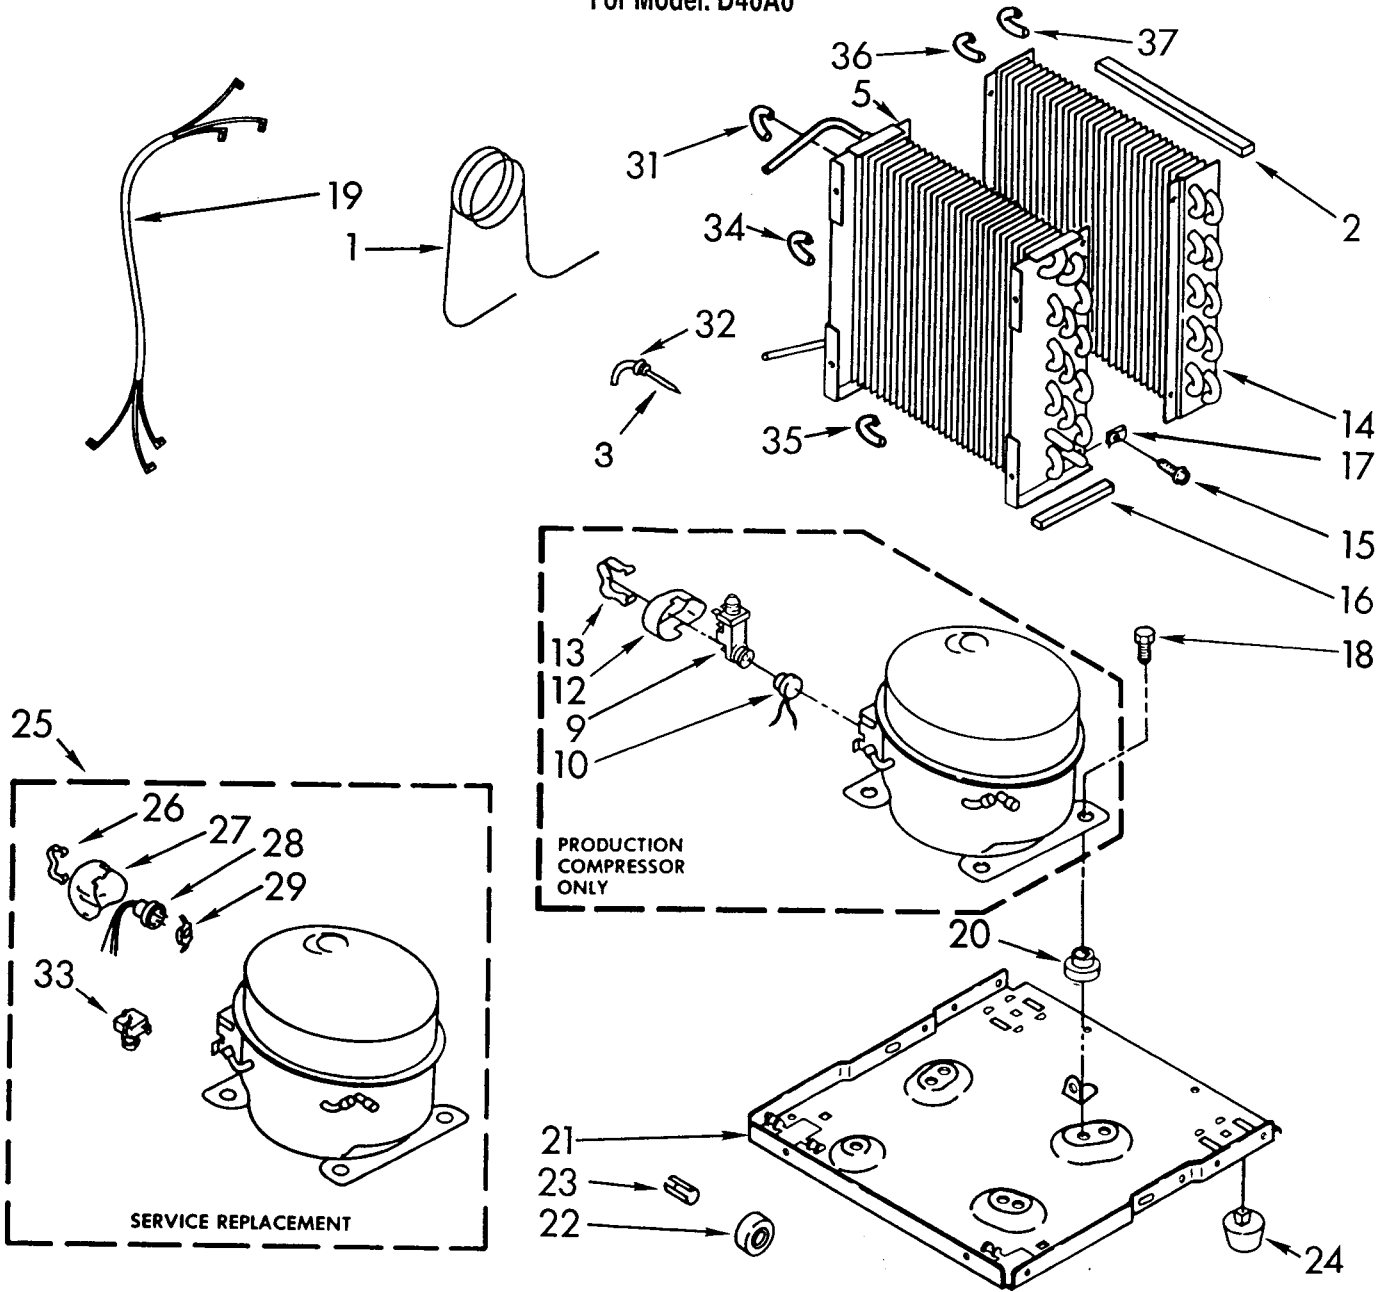

UNIT PARTS

For Model: D40A0

ILL NO.	PART NO.	DESCRIPTION
1	1162154	Tube, Restrictor (36.0" Length)
2	1162348	Seal Evaporator Top
3	1162526	Strainer
5	1162646	Condenser
9	1156815	Relay, Start
10	1158823	Overload, Protector
12	1157582	Cover, Terminal
13	938384	Retainer, Cover
14	1161199	Evaporator
15	488624	Screw, 8 x 3/8 (4)
16	1162372	Seal
17	486197	Nut, #8 (4)
18	488400	Screw, 1/4-28 x 1" (3)
19	484136	Harness, Wire
20	1156748	Grommet (4)
21	1157584	Base
22	998726	Roller (2)
23	489015	Roll Pin (2)
24	951886	Glide (2)
25	876684	Compressor, Service (Complete Assembly)
26	831282	Retainer, Cover
27	865068	Cover, Terminal
28	876686	Overload
29	549086	Spring, Overload
31	1158407	Bend, Return
32	708531	Bend, Return
33	876689	RELAY, START
34	708532	Bend, Return
35	1156533	Bend, Return
36	855199	Bend, Return
37	854624	Bend, Return

AIR FLOW AND CONTROL PARTS

For Model: D40A0

AIRFLOW AND CONTROL PARTS
For Model: D40A0

ILL	PART	
NO.	NO.	DESCRIPTION
1	1158419	Light, Indicator
2	1162578	Humidistat, Control
3	951284	Bracket, Control
4	1162670	Knob, Control
5	488624	Screw, S.M. #8 x 3/8
7	1155109	Thermostat, De-icer
8	488234	Screw, 8-32 x 1/4 (2)
10	1162030	Motor, Fan
11	949645	Blade, Fan
13	999747	Switch, Water Level Control
14	1155670	Cord, Appliance
15	487871	Screw, 8-32 x 3/8
16	998779	Plate, Orifice
17	1162704	Seal
18	489001	Palnut, 3/8-32
19	1161718	Spring, Water Level
20	488248	Screw, 8 x 3/4 A
21		Washer, Repair
	489083	.030 Thickness
	489029	.062 Thickness
	489091	.091 Thickness
23	998744	Support
24	1162513	Screw, 8-18x1/4
25	602851	Tie, Cable (2)
33	471363	Clamp, Tube To Evaporator Mtg (2)

CABINET PARTS

For Model: D40A0

CABINET PARTS

For Model: D40A0

ILL NO.	PART NO.	DESCRIPTION
1	998821	Cabinet
2	489120	Screw, 8-32 x 1/2 (2)
3	998813	Retainer, Pin (2) (Rear Grille)
5	1162665	Grille, Front
6	998846	Lens, Light
7	998832	Grille, Rear
8	489073	Screw, SM #8 x 3/8
9	948584	Spacer, Grille
11	1158781	Screw
12	951901	Pan, Condensate