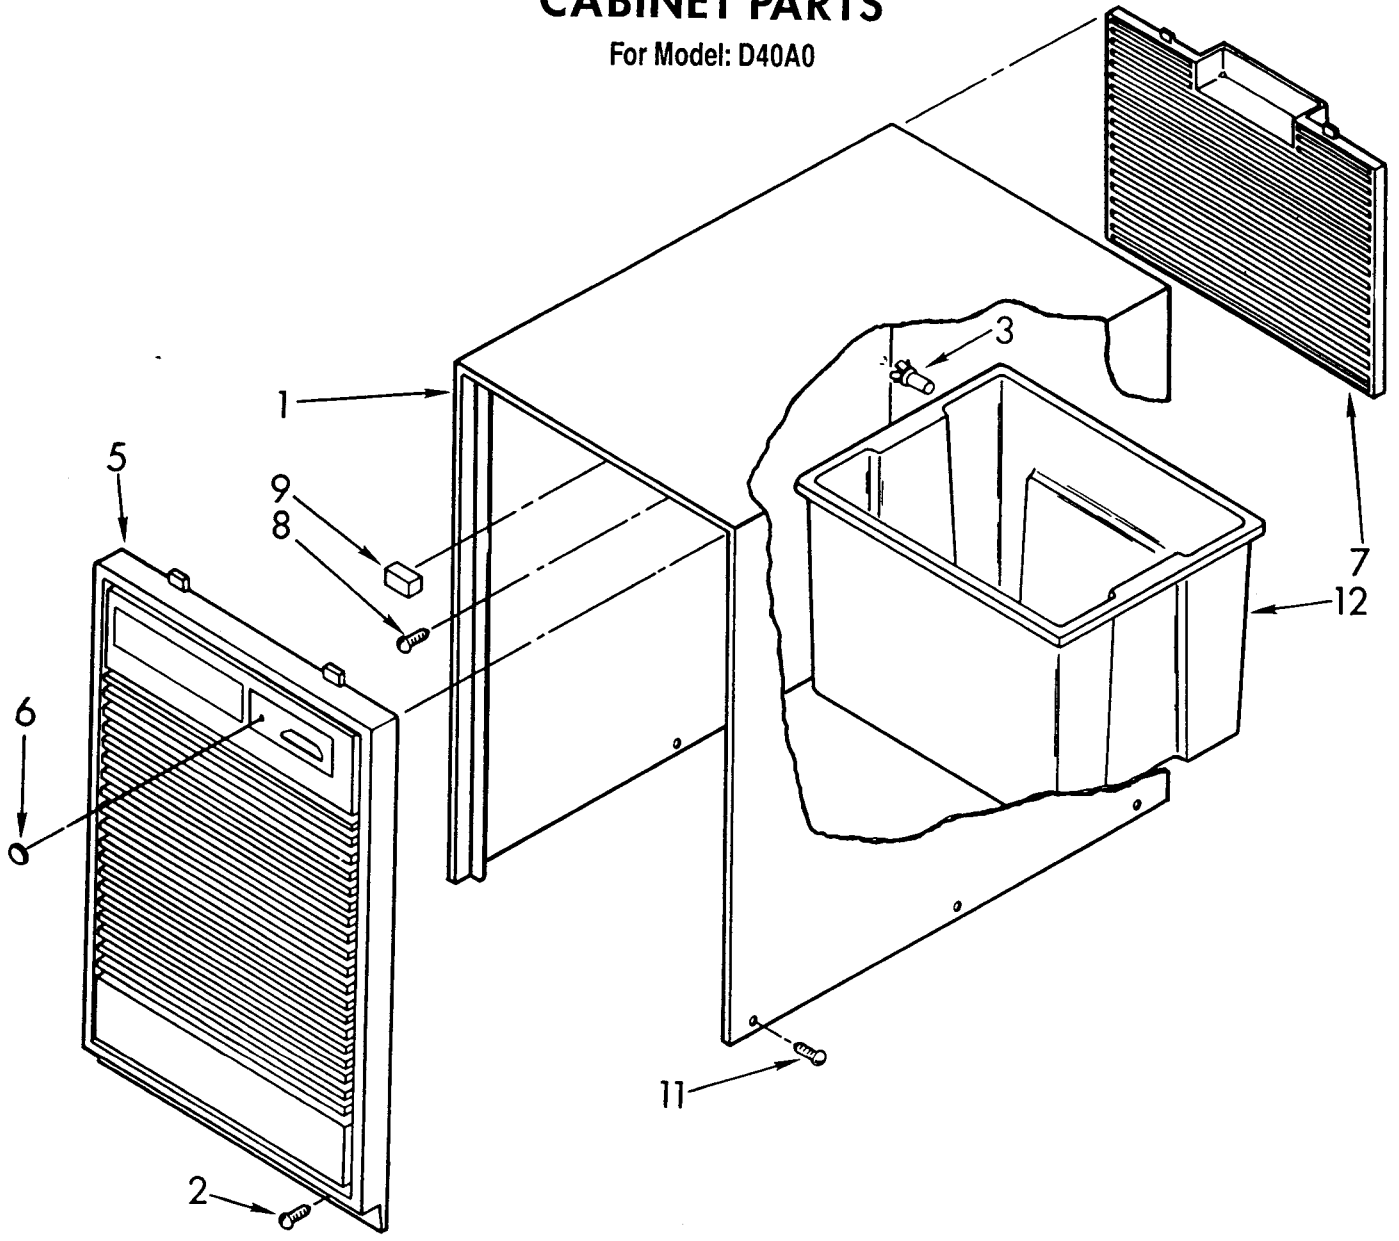

UNIT PARTS

For Model: D40A0

ILL NO.	PART NO.	DESCRIPTION
1	1162154	Tube, Restrictor (36.0" Length)
2	1162348	Seal Evaporator Top
3	1162526	Strainer
5	1162646	Condenser
9	1156815	Relay, Start
10	1158823	Overload, Protector
12	1157582	Cover, Terminal
13	938384	Retainer, Cover
14	1161199	Evaporator
15	488624	Screw, 8 x 3/8 (4)
16	1162372	Seal
17	486197	Nut, #8 (4)
18	488400	Screw, 1/4-28 x 1" (3)
19	484136	Harness, Wire
20	1156748	Grommet (4)
21	1157584	Base
22	998726	Roller (2)
23	489015	Roll Pin (2)
24	951886	Glide (2)
25	876684	Compressor, Service (Complete Assembly)
26	831282	Retainer, Cover
27	865068	Cover, Terminal
28	876686	Overload
29	549086	Spring, Overload
31	1158407	Bend, Return
32	708531	Bend, Return
33	876689	RELAY, START
34	708532	Bend, Return
35	1156533	Bend, Return
36	855199	Bend, Return
37	854624	Bend, Return

AIR FLOW AND CONTROL PARTS

For Model: D40A0

AIRFLOW AND CONTROL PARTS
For Model: D40A0

ILL	PART	
NO.	NO.	DESCRIPTION
1	1158419	Light, Indicator
2	1162578	Humidistat, Control
3	951284	Bracket, Control
4	1162670	Knob, Control
5	488624	Screw, S.M. #8 x 3/8
7	1155109	Thermostat, De-icer
8	488234	Screw, 8-32 x 1/4 (2)
10	1162030	Motor, Fan
11	949645	Blade, Fan
13	999747	Switch, Water Level Control
14	1155670	Cord, Appliance
15	487871	Screw, 8-32 x 3/8
16	998779	Plate, Orifice
17	1162704	Seal
18	489001	Palnut, 3/8-32
19	1161718	Spring, Water Level
20	488248	Screw, 8 x 3/4 A
21		Washer, Repair
	489083	.030 Thickness
	489029	.062 Thickness
	489091	.091 Thickness
23	998744	Support
24	1162513	Screw, 8-18x1/4
25	602851	Tie, Cable (2)
33	471363	Clamp, Tube To Evaporator Mtg (2)

CABINET PARTS

For Model: D40A0

CABINET PARTS

For Model: D40A0

ILL NO.	PART NO.	DESCRIPTION
1	998821	Cabinet
2	489120	Screw, 8-32 x 1/2 (2)
3	998813	Retainer, Pin (2) (Rear Grille)
5	1162665	Grille, Front
6	998846	Lens, Light
7	998832	Grille, Rear
8	489073	Screw, SM #8 x 3/8
9	948584	Spacer, Grille
11	1158781	Screw
12	951901	Pan, Condensate