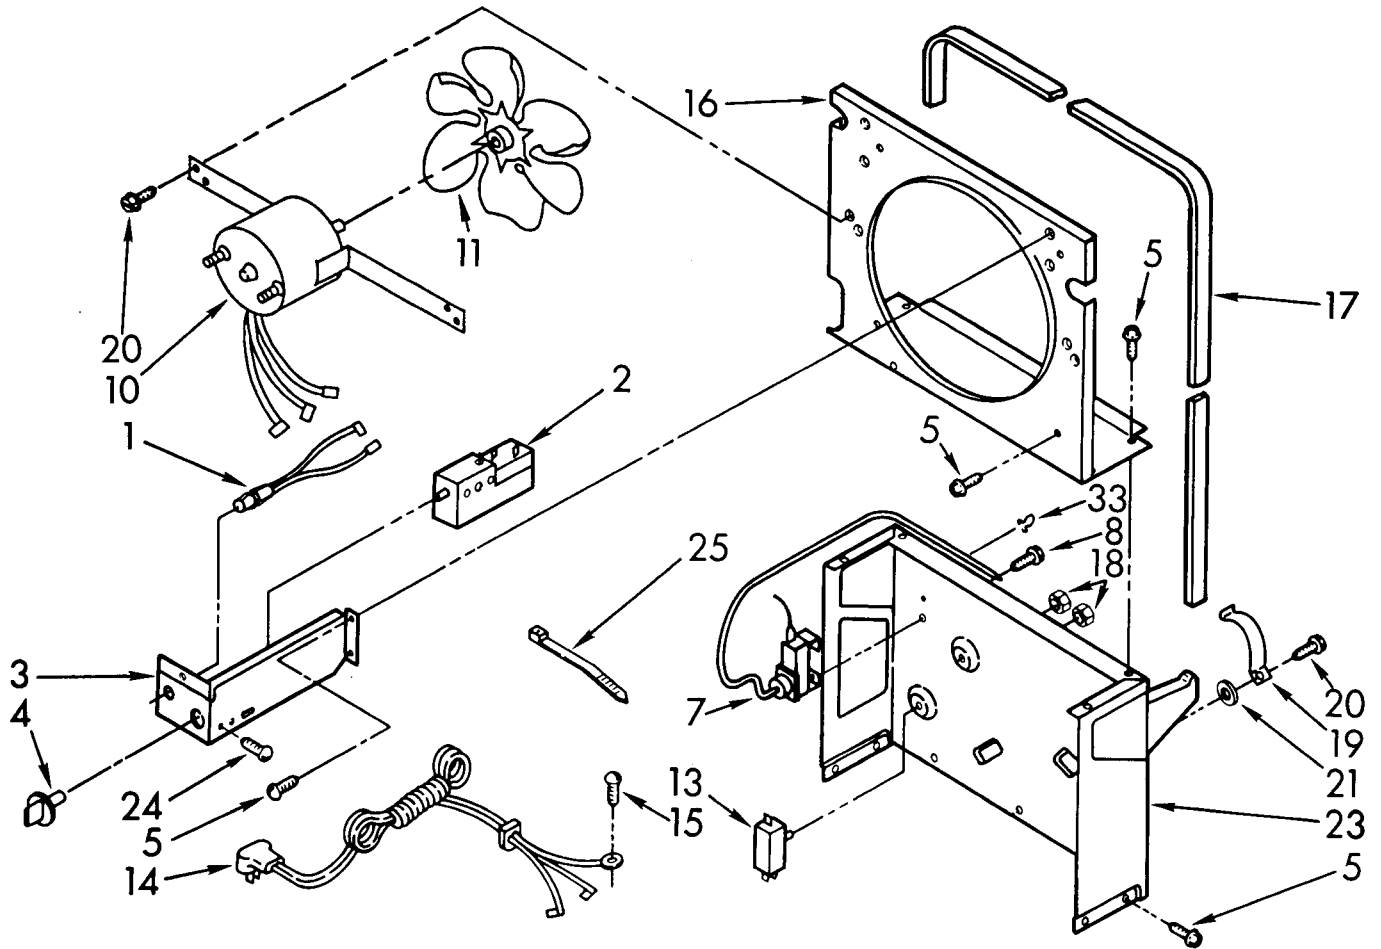

----- Manual continues below -----

PARTS LIST

for

DEHUMIDIFIER

MODEL D40A1

FOR CUSTOMER SATISFACTION ALWAYS USE
FACTORY SPECIFICATION PARTS

UNIT PARTS

For Model: D40A1

1	1162154	Tube, Restrictor (36.0" Length)
2	1162348	Seal Evaporator Top
3	1162526	Strainer
5	1162646	Condenser
9		Relay
	1156815	Production
	876689	Service
10		Overload
	1158823	Production
	876686	Service
11		Spring, Overload
	549086	Service
12		Cover, Terminal
	1157582	Production
	865086	Service
13		Retainer, Cover
	938384	Production
	831282	Service
14	1162933	Evaporator
15	488624	Screw, 8 x 3/8 (4)
16	1162372	Seal
18	488400	Screw, 1/4-28 x 1" (3)
19	484136	Harness, Wire
20	1156748	Grommet (4)
21	1157584	Base
22	998726	Roller (2)
23	489015	Roll Pin (2)
24	951886	Glide (2)
25	1156854	Compressor
31	1158407	Bend, Return
32	708531	Bend, Return
34	708532	Bend, Return
35	1156533	Bend, Return
36	855199	Bend, Return
37	854624	Bend, Return

AIR FLOW AND CONTROL PARTS

For Model: D40A1

1	1158419	Light, Indicator
2	1162578	Humidistat, Control
3	951284	Bracket, Control
4	1162670	Knob, Control
5	488624	Screw, S.M. #8 x 3/8
7	1155109	Thermostat, De-icer
8	488234	Screw, 8-32 x 1/4 (2)
10	1162030	Motor, Fan
11	949645	Blade, Fan
13	999747	Switch, Water Level Control
14	1155670	Cord, Appliance
15	487871	Screw, 8-32 x 3/8
16	998779	Plate, Orifice
17	1162704	Seal
18	489001	Palnut, 3/8-32
19	1161718	Spring, Water Level
20	488248	Screw, 8 x 3/4 A
21		Washer, Repair
	489083	.030 Thickness
	489029	.062 Thickness
	489091	.091 Thickness
23	1163800	Support
24	1162513	Screw, 8-18x1/4
25	602851	Tie, Cable (2)
33	471363	Clamp, Tube To Evaporator Mtg (2)

CABINET PARTS

For Model: D40A1

1	998821	Cabinet
2	489120	Screw, 8-32 x 1/2 (2)
3	998813	Retainer, Pin (2) (Rear Grille)
5	1162665	Grille, Front
6	998846	Lens, Light
7	998832	Grille, Rear
8	489073	Screw, SM #8 x 3/8
9	948584	Spacer, Grille
11	1158781	Screw
12	951901	Pan, Condensate