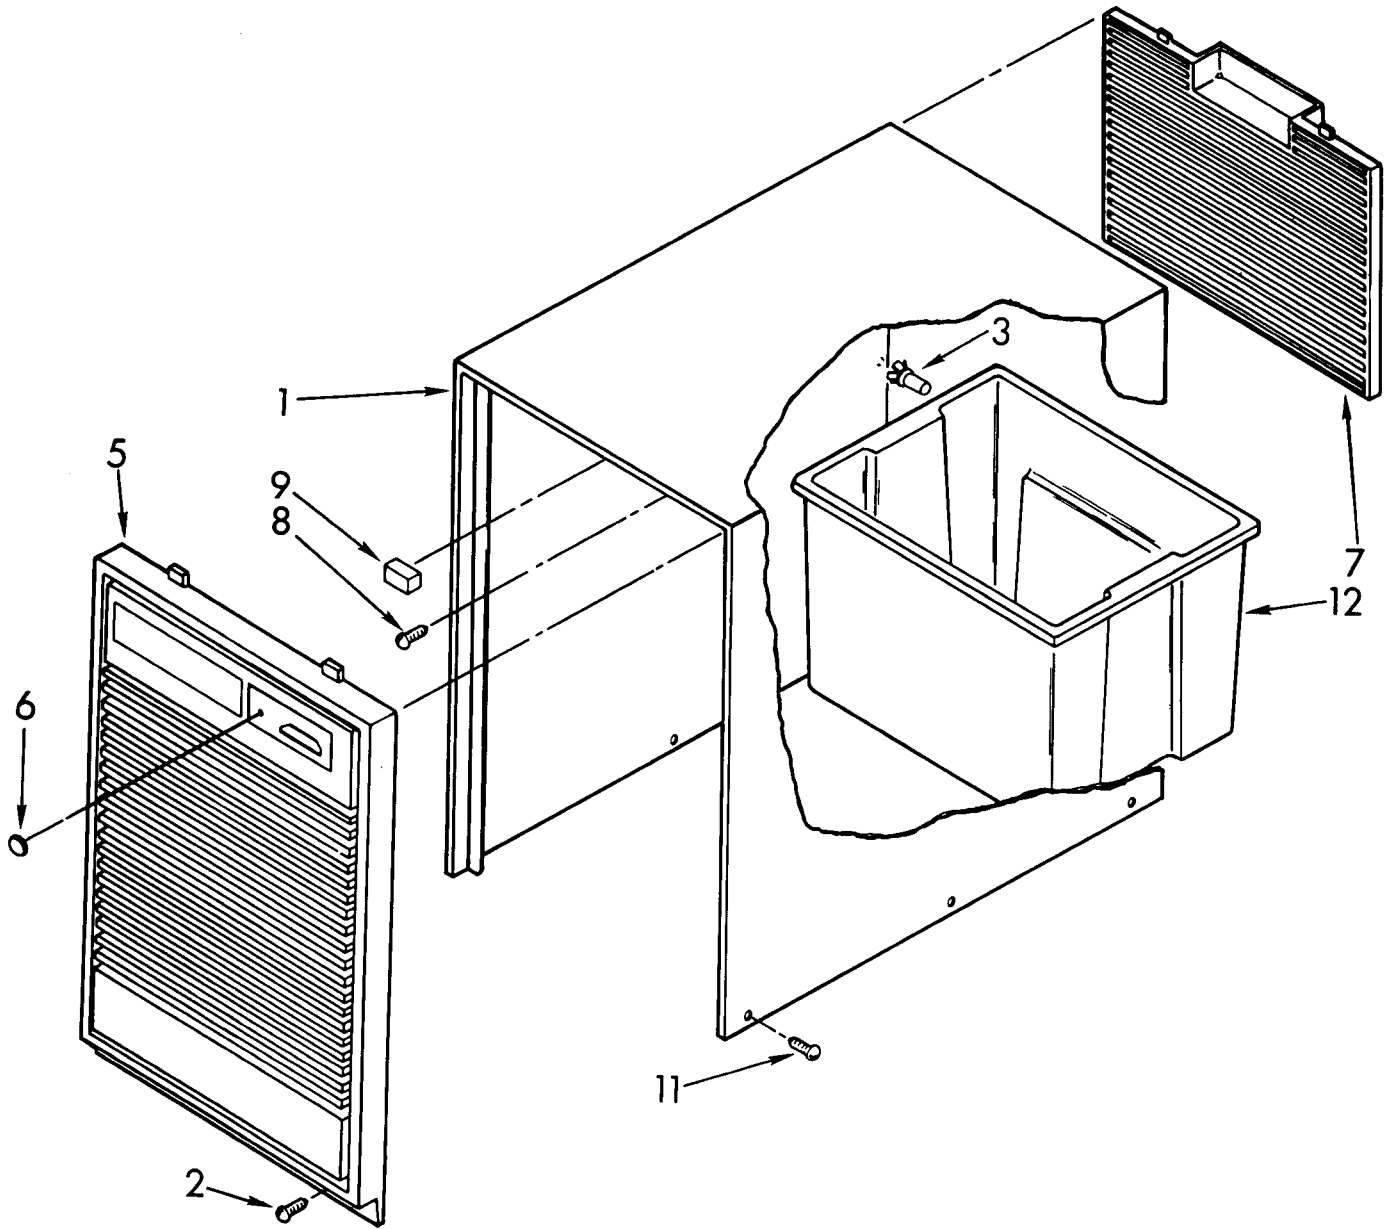

CABINET PARTS

For Model: D40A1