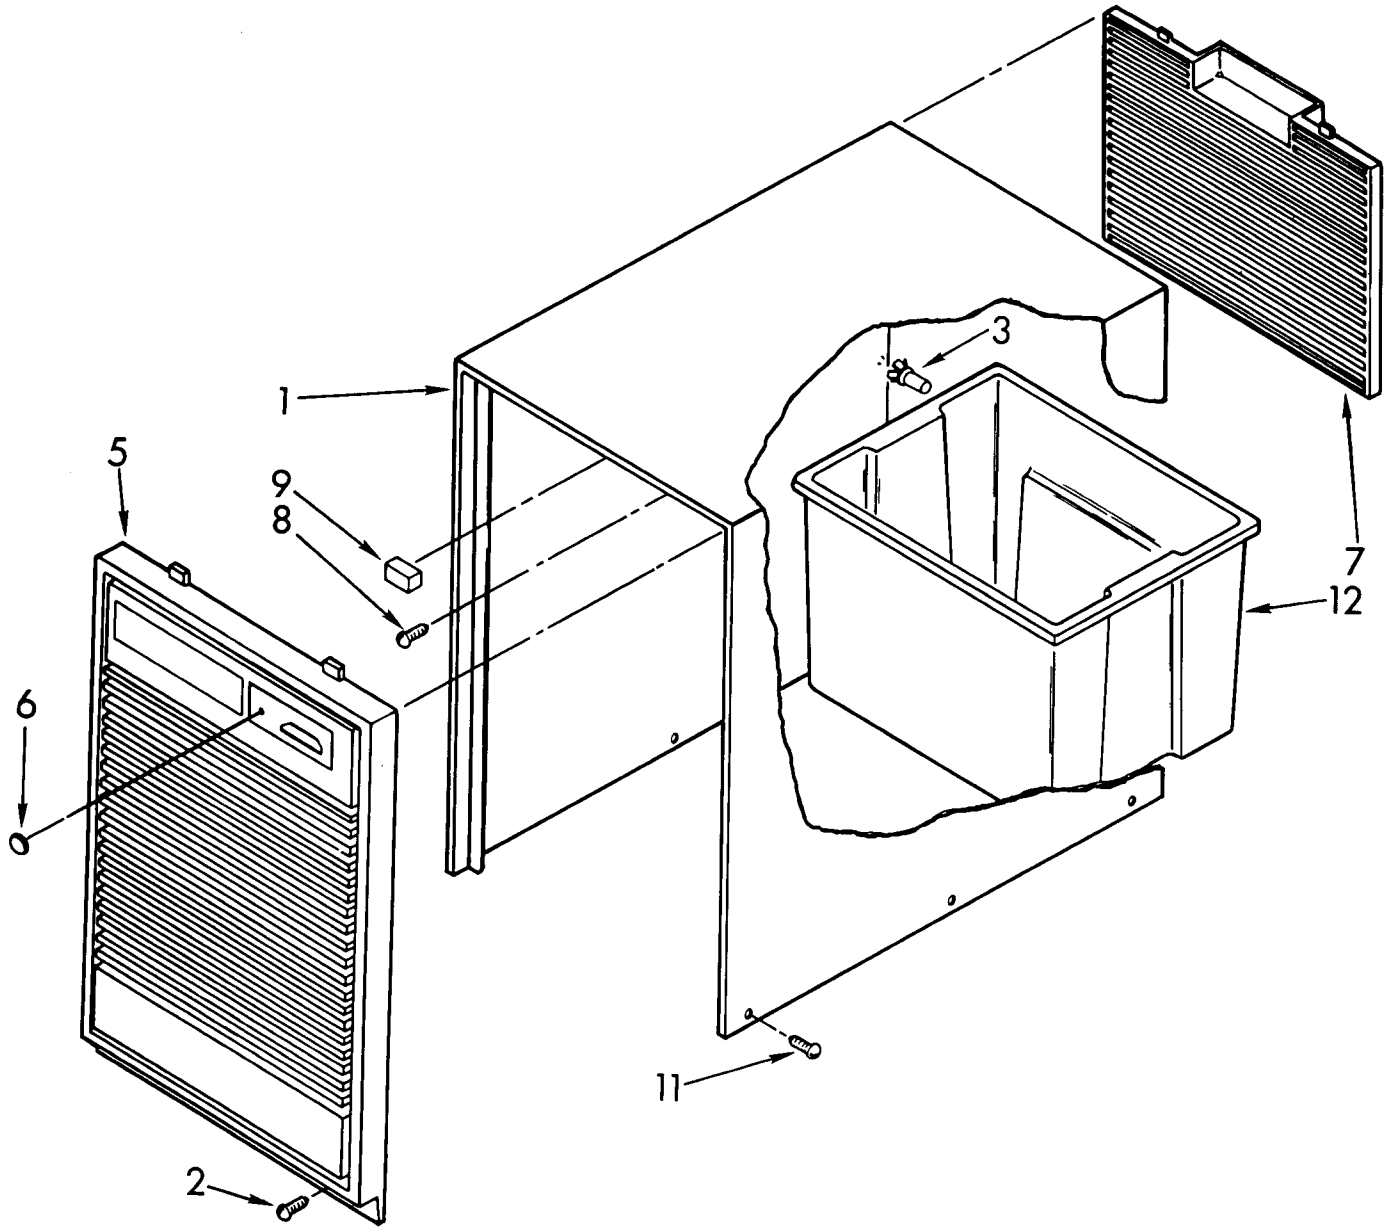

PARTS LIST

for

DEHUMIDIFIER

MODEL D40A1

FOR CUSTOMER SATISFACTION ALWAYS USE
FACTORY SPECIFICATION PARTS

UNIT PARTS

For Model: D40A1

1	1162154	Tube, Restrictor (36.0" Length)
2	1162348	Seal Evaporator Top
3	1162526	Strainer
5	1162646	Condenser
9		Relay
	1156815	Production
	876689	Service
10		Overload
	1158823	Production
	876686	Service
11		Spring, Overload
	549086	Service
12		Cover, Terminal
	1157582	Production
	865086	Service
13		Retainer, Cover
	938384	Production
	831282	Service
14	1162933	Evaporator
15	488624	Screw, 8 x 3/8 (4)
16	1162372	Seal
18	488400	Screw, 1/4-28 x 1" (3)
19	484136	Harness, Wire
20	1156748	Grommet (4)
21	1157584	Base
22	998726	Roller (2)
23	489015	Roll Pin (2)
24	951886	Glide (2)
25	1156854	Compressor
31	1158407	Bend, Return
32	708531	Bend, Return
34	708532	Bend, Return
35	1156533	Bend, Return
36	855199	Bend, Return
37	854624	Bend, Return

AIR FLOW AND CONTROL PARTS

For Model: D40A1

1	1158419	Light, Indicator
2	1162578	Humidistat, Control
3	951284	Bracket, Control
4	1162670	Knob, Control
5	488624	Screw, S.M. #8 x 3/8
7	1155109	Thermostat, De-icer
8	488234	Screw, 8-32 x 1/4 (2)
10	1162030	Motor, Fan
11	949645	Blade, Fan
13	999747	Switch, Water Level Control
14	1155670	Cord, Appliance
15	487871	Screw, 8-32 x 3/8
16	998779	Plate, Orifice
17	1162704	Seal
18	489001	Palnut, 3/8-32
19	1161718	Spring, Water Level
20	488248	Screw, 8 x 3/4 A
21		Washer, Repair
	489083	.030 Thickness
	489029	.062 Thickness
	489091	.091 Thickness
23	1163800	Support
24	1162513	Screw, 8-18x1/4
25	602851	Tie, Cable (2)
33	471363	Clamp, Tube To Evaporator Mtg (2)

CABINET PARTS

For Model: D40A1

1	998821	Cabinet
2	489120	Screw, 8-32 x 1/2 (2)
3	998813	Retainer, Pin (2) (Rear Grille)
5	1162665	Grille, Front
6	998846	Lens, Light
7	998832	Grille, Rear
8	489073	Screw, SM #8 x 3/8
9	948584	Spacer, Grille
11	1158781	Screw
12	951901	Pan, Condensate