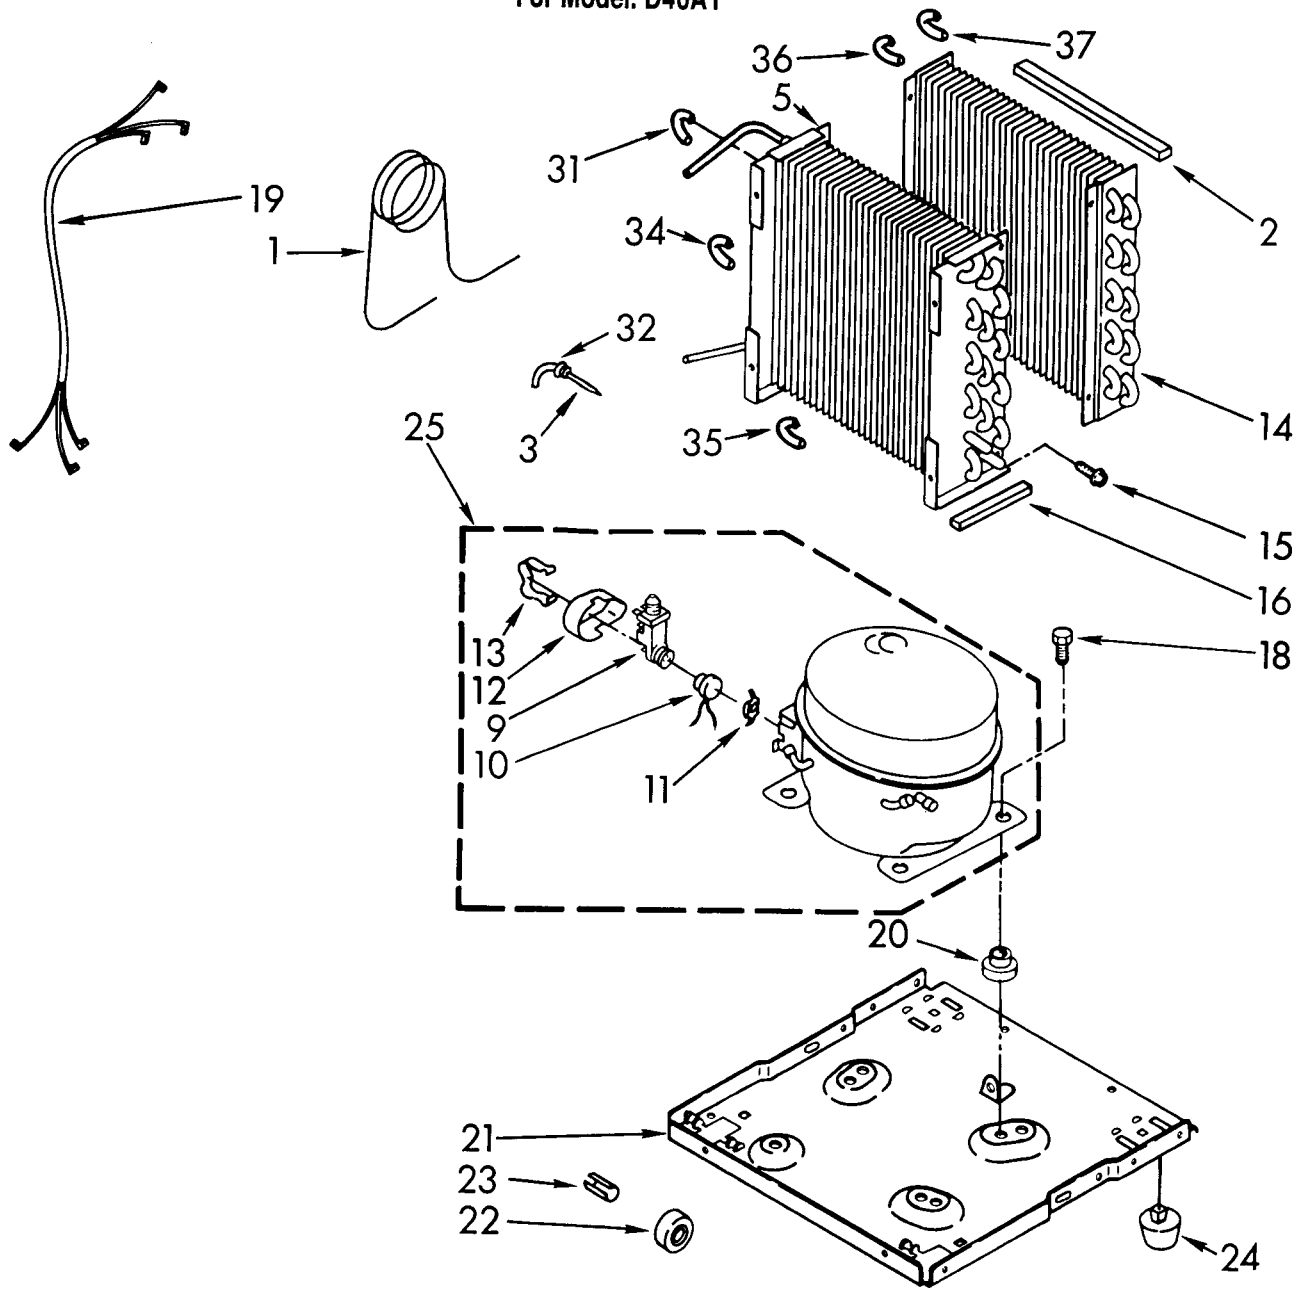

----- Manual continues below -----

PARTS LIST

for

DEHUMIDIFIER

MODEL D40A1

FOR CUSTOMER SATISFACTION ALWAYS USE
FACTORY SPECIFICATION PARTS

UNIT PARTS

For Model: D40A1

1	1162154	Tube, Restrictor (36.0" Length)
2	1162348	Seal Evaporator Top
3	1162526	Strainer
5	1162646	Condenser
9		Relay
	1156815	Production
	876689	Service
10		Overload
	1158823	Production
	876686	Service
11		Spring, Overload
	549086	Service
12		Cover, Terminal
	1157582	Production
	865086	Service
13		Retainer, Cover
	938384	Production
	831282	Service
14	1162933	Evaporator
15	488624	Screw, 8 x 3/8 (4)
16	1162372	Seal
18	488400	Screw, 1/4-28 x 1" (3)
19	484136	Harness, Wire
20	1156748	Grommet (4)
21	1157584	Base
22	998726	Roller (2)
23	489015	Roll Pin (2)
24	951886	Glide (2)
25	1156854	Compressor
31	1158407	Bend, Return
32	708531	Bend, Return
34	708532	Bend, Return
35	1156533	Bend, Return
36	855199	Bend, Return
37	854624	Bend, Return

AIR FLOW AND CONTROL PARTS

For Model: D40A1

1	1158419	Light, Indicator
2	1162578	Humidistat, Control
3	951284	Bracket, Control
4	1162670	Knob, Control
5	488624	Screw, S.M. #8 x 3/8
7	1155109	Thermostat, De-icer
8	488234	Screw, 8-32 x 1/4 (2)
10	1162030	Motor, Fan
11	949645	Blade, Fan
13	999747	Switch, Water Level Control
14	1155670	Cord, Appliance
15	487871	Screw, 8-32 x 3/8
16	998779	Plate, Orifice
17	1162704	Seal
18	489001	Palnut, 3/8-32
19	1161718	Spring, Water Level
20	488248	Screw, 8 x 3/4 A
21		Washer, Repair
	489083	.030 Thickness
	489029	.062 Thickness
	489091	.091 Thickness
23	1163800	Support
24	1162513	Screw, 8-18x1/4
25	602851	Tie, Cable (2)
33	471363	Clamp, Tube To Evaporator Mtg (2)

CABINET PARTS

For Model: D40A1

1	998821	Cabinet
2	489120	Screw, 8-32 x 1/2 (2)
3	998813	Retainer, Pin (2) (Rear Grille)
5	1162665	Grille, Front
6	998846	Lens, Light
7	998832	Grille, Rear
8	489073	Screw, SM #8 x 3/8
9	948584	Spacer, Grille
11	1158781	Screw
12	951901	Pan, Condensate