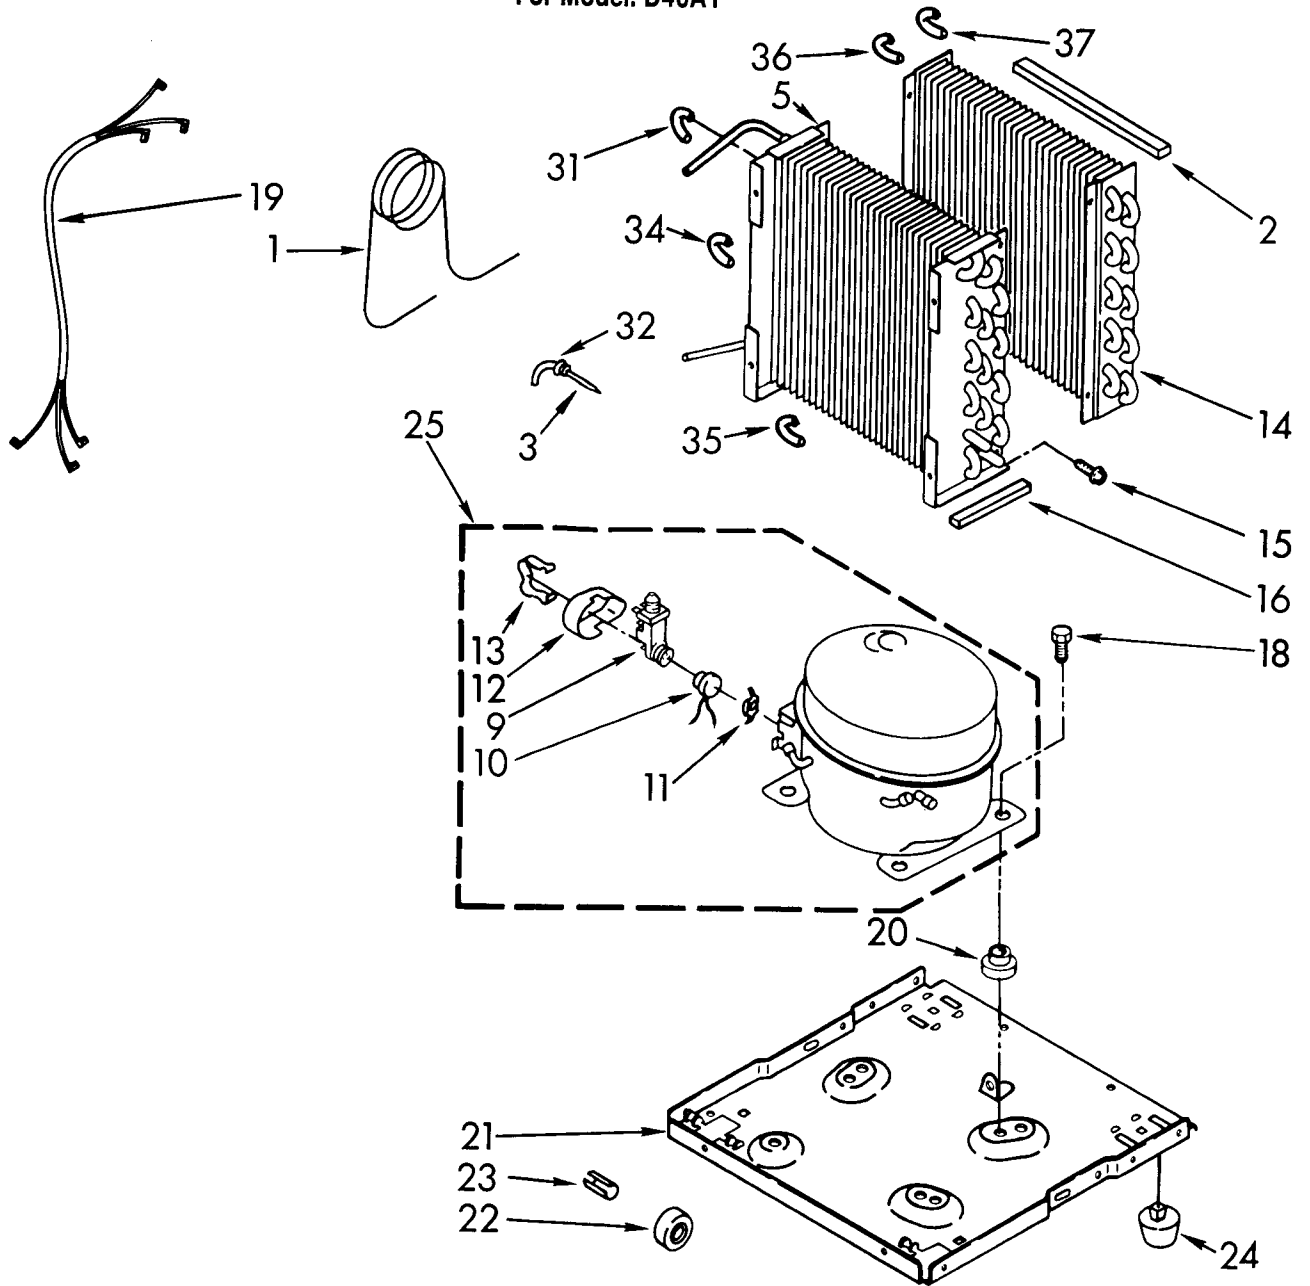

PARTS LIST

for

DEHUMIDIFIER

MODEL D40A1

FOR CUSTOMER SATISFACTION ALWAYS USE
FACTORY SPECIFICATION PARTS

UNIT PARTS

For Model: D40A1

1	1162154	Tube, Restrictor (36.0" Length)
2	1162348	Seal Evaporator Top
3	1162526	Strainer
5	1162646	Condenser
9		Relay
	1156815	Production
	876689	Service
10		Overload
	1158823	Production
	876686	Service
11		Spring, Overload
	549086	Service
12		Cover, Terminal
	1157582	Production
	865086	Service
13		Retainer, Cover
	938384	Production
	831282	Service
14	1162933	Evaporator
15	488624	Screw, 8 x 3/8 (4)
16	1162372	Seal
18	488400	Screw, 1/4-28 x 1" (3)
19	484136	Harness, Wire
20	1156748	Grommet (4)
21	1157584	Base
22	998726	Roller (2)
23	489015	Roll Pin (2)
24	951886	Glide (2)
25	1156854	Compressor
31	1158407	Bend, Return
32	708531	Bend, Return
34	708532	Bend, Return
35	1156533	Bend, Return
36	855199	Bend, Return
37	854624	Bend, Return

AIR FLOW AND CONTROL PARTS

For Model: D40A1

1	1158419	Light, Indicator
2	1162578	Humidistat, Control
3	951284	Bracket, Control
4	1162670	Knob, Control
5	488624	Screw, S.M. #8 x 3/8
7	1155109	Thermostat, De-icer
8	488234	Screw, 8-32 x 1/4 (2)
10	1162030	Motor, Fan
11	949645	Blade, Fan
13	999747	Switch, Water Level Control
14	1155670	Cord, Appliance
15	487871	Screw, 8-32 x 3/8
16	998779	Plate, Orifice
17	1162704	Seal
18	489001	Palnut, 3/8-32
19	1161718	Spring, Water Level
20	488248	Screw, 8 x 3/4 A
21		Washer, Repair
	489083	.030 Thickness
	489029	.062 Thickness
	489091	.091 Thickness
23	1163800	Support
24	1162513	Screw, 8-18x1/4
25	602851	Tie, Cable (2)
33	471363	Clamp, Tube To Evaporator Mtg (2)

CABINET PARTS

For Model: D40A1

1	998821	Cabinet
2	489120	Screw, 8-32 x 1/2 (2)
3	998813	Retainer, Pin (2) (Rear Grille)
5	1162665	Grille, Front
6	998846	Lens, Light
7	998832	Grille, Rear
8	489073	Screw, SM #8 x 3/8
9	948584	Spacer, Grille
11	1158781	Screw
12	951901	Pan, Condensate