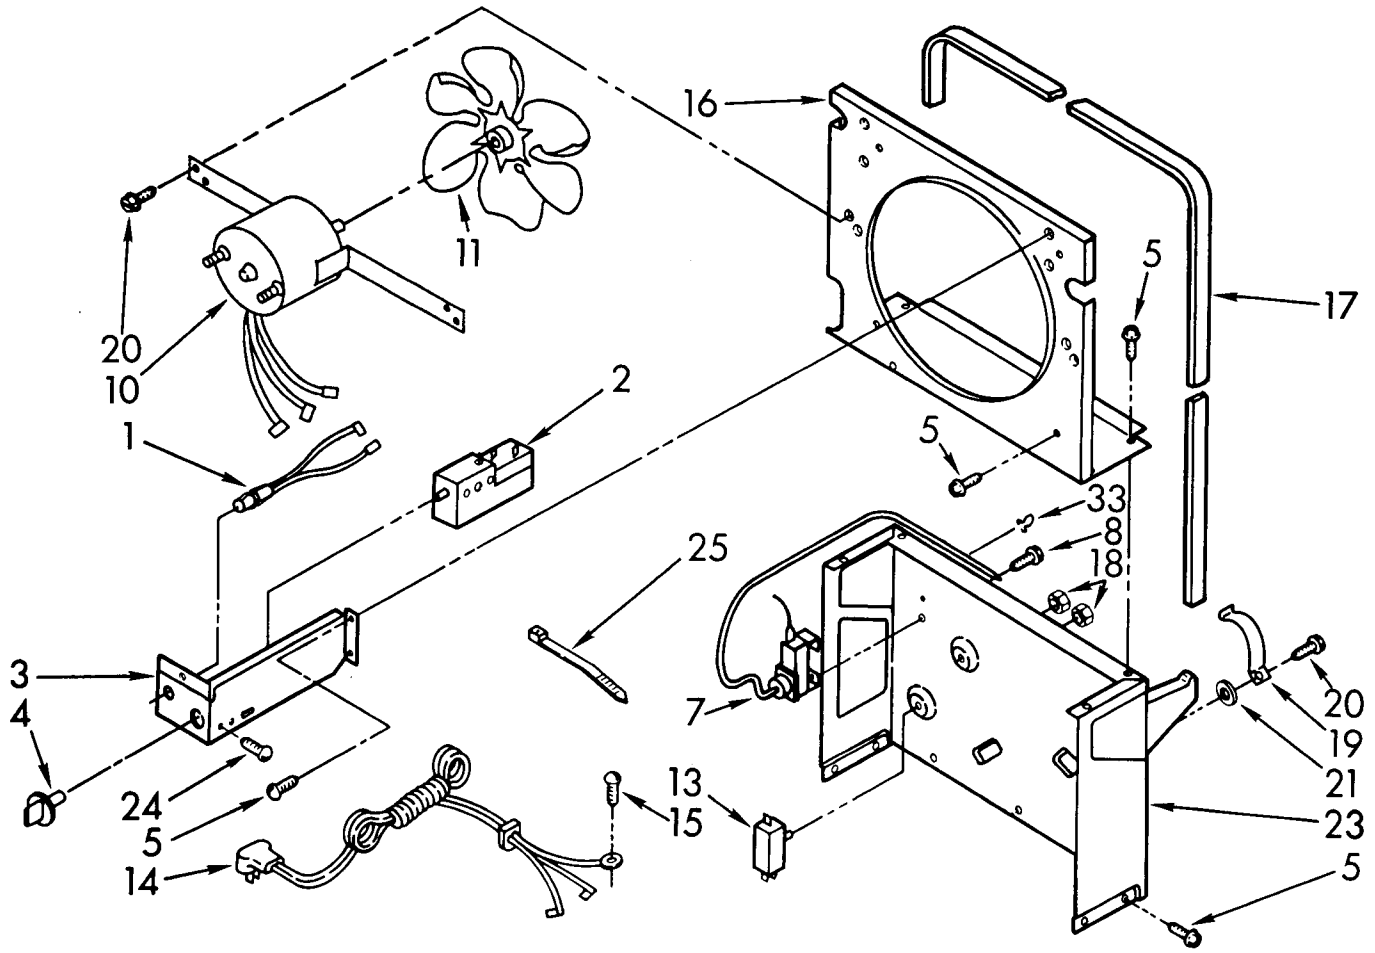

PARTS LIST

for

DEHUMIDIFIER

MODEL D40A1

FOR CUSTOMER SATISFACTION ALWAYS USE
FACTORY SPECIFICATION PARTS

UNIT PARTS

For Model: D40A1

1	1162154	Tube, Restrictor (36.0" Length)
2	1162348	Seal Evaporator Top
3	1162526	Strainer
5	1162646	Condenser
9		Relay
	1156815	Production
	876689	Service
10		Overload
	1158823	Production
	876686	Service
11		Spring, Overload
	549086	Service
12		Cover, Terminal
	1157582	Production
	865086	Service
13		Retainer, Cover
	938384	Production
	831282	Service
14	1162933	Evaporator
15	488624	Screw, 8 x 3/8 (4)
16	1162372	Seal
18	488400	Screw, 1/4-28 x 1" (3)
19	484136	Harness, Wire
20	1156748	Grommet (4)
21	1157584	Base
22	998726	Roller (2)
23	489015	Roll Pin (2)
24	951886	Glide (2)
25	1156854	Compressor
31	1158407	Bend, Return
32	708531	Bend, Return
34	708532	Bend, Return
35	1156533	Bend, Return
36	855199	Bend, Return
37	854624	Bend, Return

AIR FLOW AND CONTROL PARTS

For Model: D40A1

1	1158419	Light, Indicator
2	1162578	Humidistat, Control
3	951284	Bracket, Control
4	1162670	Knob, Control
5	488624	Screw, S.M. #8 x 3/8
7	1155109	Thermostat, De-icer
8	488234	Screw, 8-32 x 1/4 (2)
10	1162030	Motor, Fan
11	949645	Blade, Fan
13	999747	Switch, Water Level Control
14	1155670	Cord, Appliance
15	487871	Screw, 8-32 x 3/8
16	998779	Plate, Orifice
17	1162704	Seal
18	489001	Palnut, 3/8-32
19	1161718	Spring, Water Level
20	488248	Screw, 8 x 3/4 A
21		Washer, Repair
	489083	.030 Thickness
	489029	.062 Thickness
	489091	.091 Thickness
23	1163800	Support
24	1162513	Screw, 8-18x1/4
25	602851	Tie, Cable (2)
33	471363	Clamp, Tube To Evaporator Mtg (2)

CABINET PARTS

For Model: D40A1

1	998821	Cabinet
2	489120	Screw, 8-32 x 1/2 (2)
3	998813	Retainer, Pin (2) (Rear Grille)
5	1162665	Grille, Front
6	998846	Lens, Light
7	998832	Grille, Rear
8	489073	Screw, SM #8 x 3/8
9	948584	Spacer, Grille
11	1158781	Screw
12	951901	Pan, Condensate