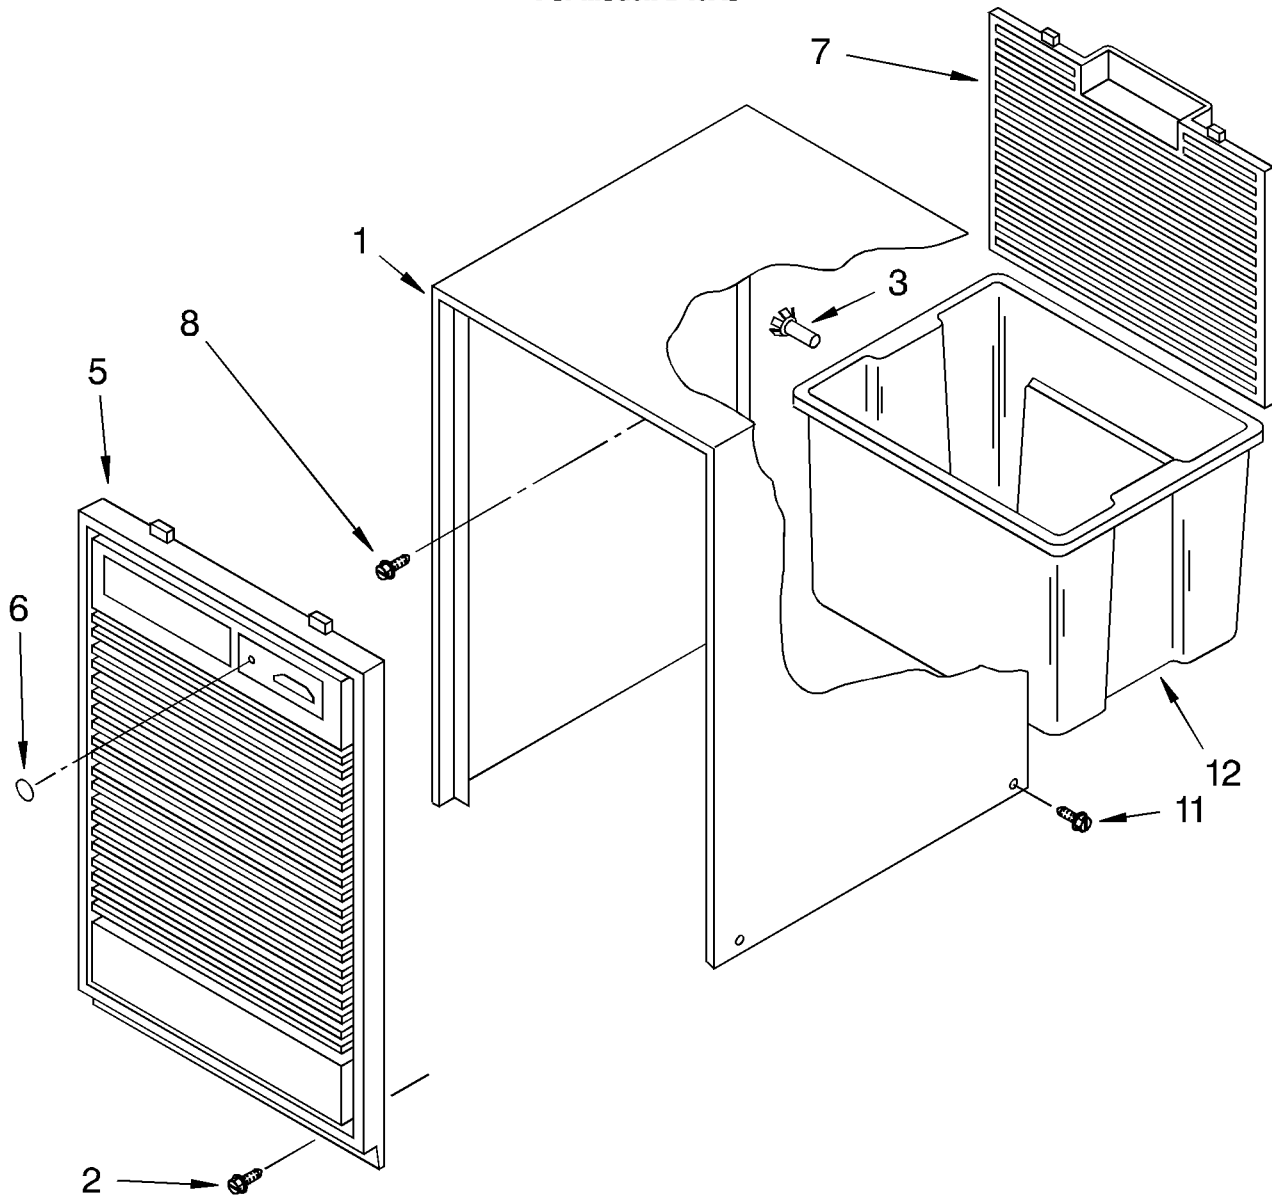

CABINET PARTS

For Model: D40A3