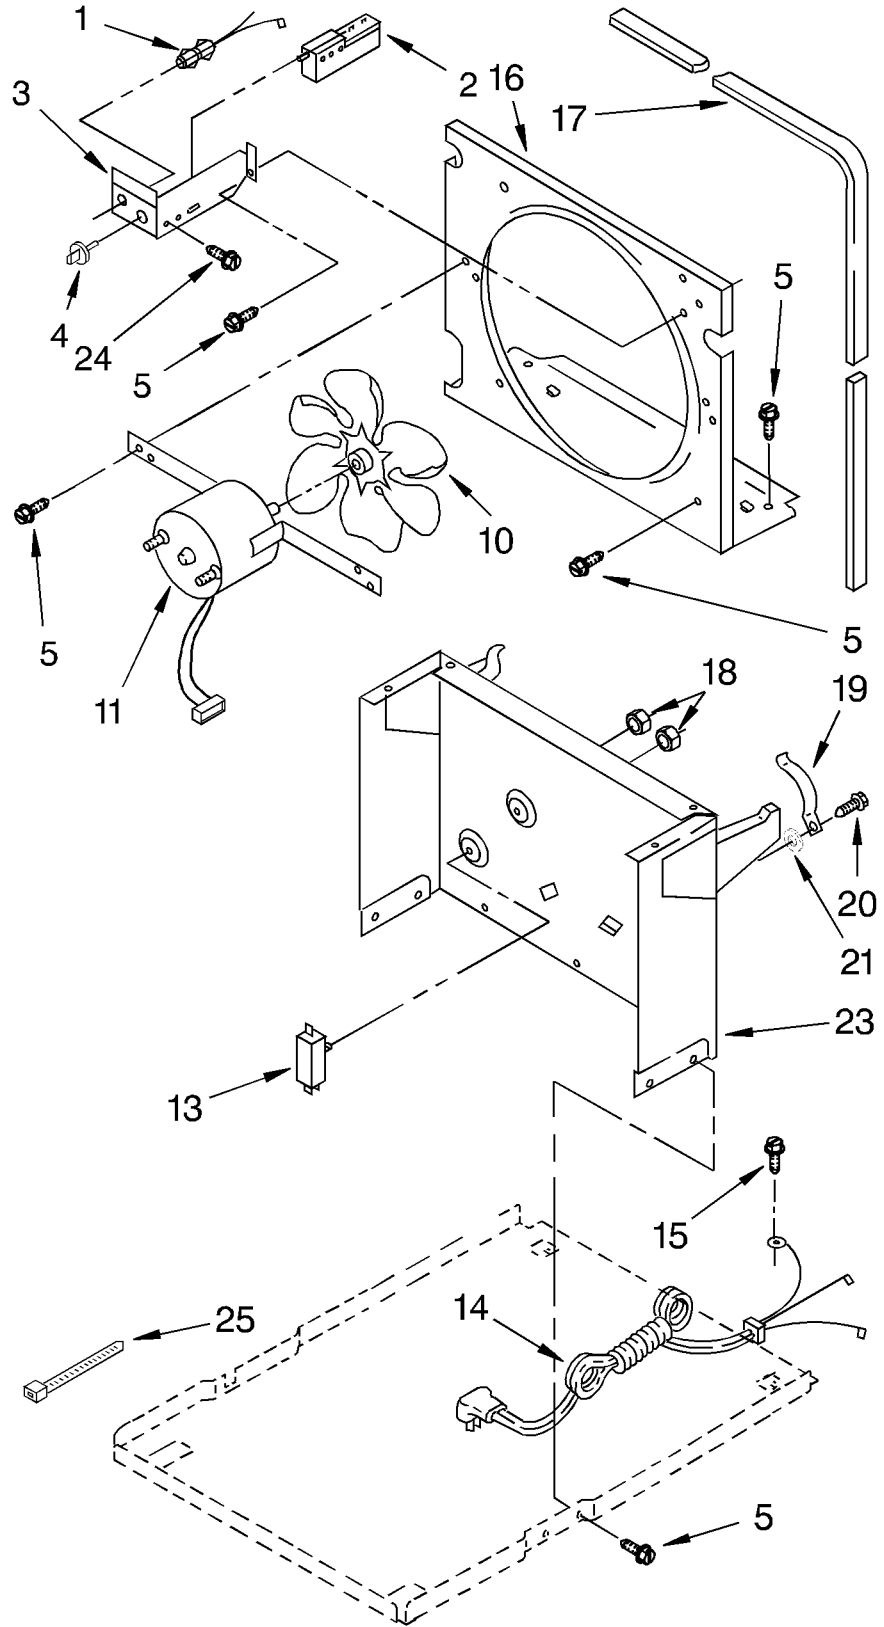

# UNIT PARTS

For Model: D40A3

2	1162154	Tube, Restrictor (46.0" Length)
3	1162526	Strainer
4	950058	Relay
5	1163097	Condenser
6	1158407	Bend Return (1)
7	1167574	Deicer, Bimetal
8	1162650	Insulation (Restrictor Tube)
9	950061	Spring, Overload
10	1163837	Overload
11	708531	Bend Return (8)
12	950055	Cover, Terminal
13	950056	Retainer, Cover
14	1168186	Evaporator
16	1162372	Seal
18	1166034	Bolt, 1/4-28 x 1 (4)
19	1167561	Harness, Wire
20	1100826	Grommet (4)
21	1157584	Base
22	998726	Roller (2)
23	489015	Roll Pin-2.0 LG
24	951886	Glide-Natural (2)
25	1164774	Compressor, (Complete Assembly)
26	708532	Bend, Return (4)
27	855199	Bend, Return (8)
28	854624	Bend, Return (1)
29	1156533	Bend, Return (1)
30	1162348	Seal, Evaporator Top
31	1180752	Relief, Strain

Following Parts Not Illustrated and Optional Parts Not Included

1162476	PTC Start Device
1162477	PTC Clamp
1162377	Wire Assy. (2)
488480	Screw 8-18 x 1/2

LITERATURE PARTS

LIT1168183	Tech Sheet
LIT1167573	Wiring Diagram
LIT1169993	Use & Care Guide
LIT1167568	Repair Parts List

# AIR FLOW AND CONTROL PARTS

For Model: D40A3

1	1164804	Light, Indicator
2	1166055	Humidistat, Control
3	1166850	Bracket, Control
4	1162670	Knob, Control (1)
5	488480	Screw, S.M. #8 x 1/2
10	949645	Blade, Fan
11	1164813	Motor, Fan
13	999747	Switch, Water Level Control
14	1164784	Cord, Appliance
15	487871	Screw, 8-32 x 3/8
16	1166838	Plate, Orifice
17	1162704	Seal
18	489001	Palnut, 3/8-32
19	1161718	Spring, Water Level
20	1166054	Screw #8-18 x 5/8
21		Washer, Repair
	489083	.030 Thickness
	489091	.045 Thickness
	489029	.060 Thickness
23	1163800	Support
24	1162513	Screw, S.M.#8 x 1/4
25	602851	Tie, Cable (3)

# CABINET PARTS

For Model: D40A3

1	998821	Cabinet
2	1164763	Screw, 8-32 x 1/2 (2)
3	998813	Retainer, Pin (2) (Rear Grille)
5	1162665	Grille, Front
6	998846	Lens, Light
7	998832	Grille, Rear
8	489073	Screw, 8 x 3/8
11	1158781	Screw
12	951901	Pan, Condensate