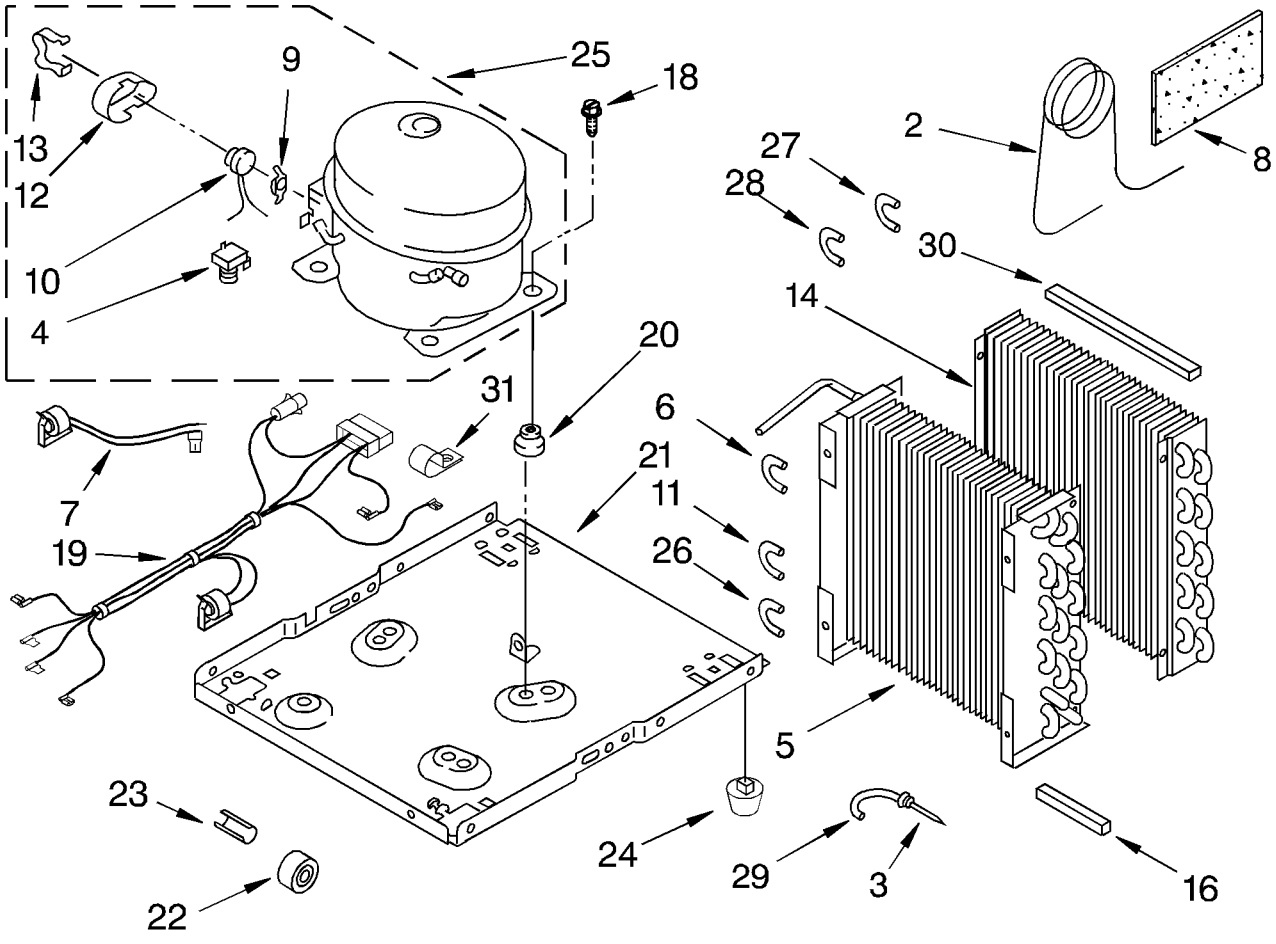

# UNIT PARTS

For Model: D40A3

2	1162154	Tube, Restrictor (46.0" Length)
3	1162526	Strainer
4	950058	Relay
5	1163097	Condenser
6	1158407	Bend Return (1)
7	1167574	Deicer, Bimetal
8	1162650	Insulation (Restrictor Tube)
9	950061	Spring, Overload
10	1163837	Overload
11	708531	Bend Return (8)
12	950055	Cover, Terminal
13	950056	Retainer, Cover
14	1168186	Evaporator
16	1162372	Seal
18	1166034	Bolt, 1/4-28 x 1 (4)
19	1167561	Harness, Wire
20	1100826	Grommet (4)
21	1157584	Base
22	998726	Roller (2)
23	489015	Roll Pin-2.0 LG
24	951886	Glide-Natural (2)
25	1164774	Compressor, (Complete Assembly)
26	708532	Bend, Return (4)
27	855199	Bend, Return (8)
28	854624	Bend, Return (1)
29	1156533	Bend, Return (1)
30	1162348	Seal, Evaporator Top
31	1180752	Relief, Strain

# AIR FLOW AND CONTROL PARTS

For Model: D40A3

1	1164804	Light, Indicator
2	1166055	Humidistat, Control
3	1166850	Bracket, Control
4	1162670	Knob, Control (1)
5	488480	Screw, S.M. #8 x 1/2
10	949645	Blade, Fan
11	1164813	Motor, Fan
13	999747	Switch, Water Level Control
14	1164784	Cord, Appliance
15	487871	Screw, 8-32 x 3/8
16	1166838	Plate, Orifice
17	1162704	Seal
18	489001	Palnut, 3/8-32
19	1161718	Spring, Water Level
20	1166054	Screw #8-18 x 5/8
21		Washer, Repair
	489083	.030 Thickness
	489091	.045 Thickness
	489029	.060 Thickness
23	1163800	Support
24	1162513	Screw, S.M.#8 x 1/4
25	602851	Tie, Cable (3)