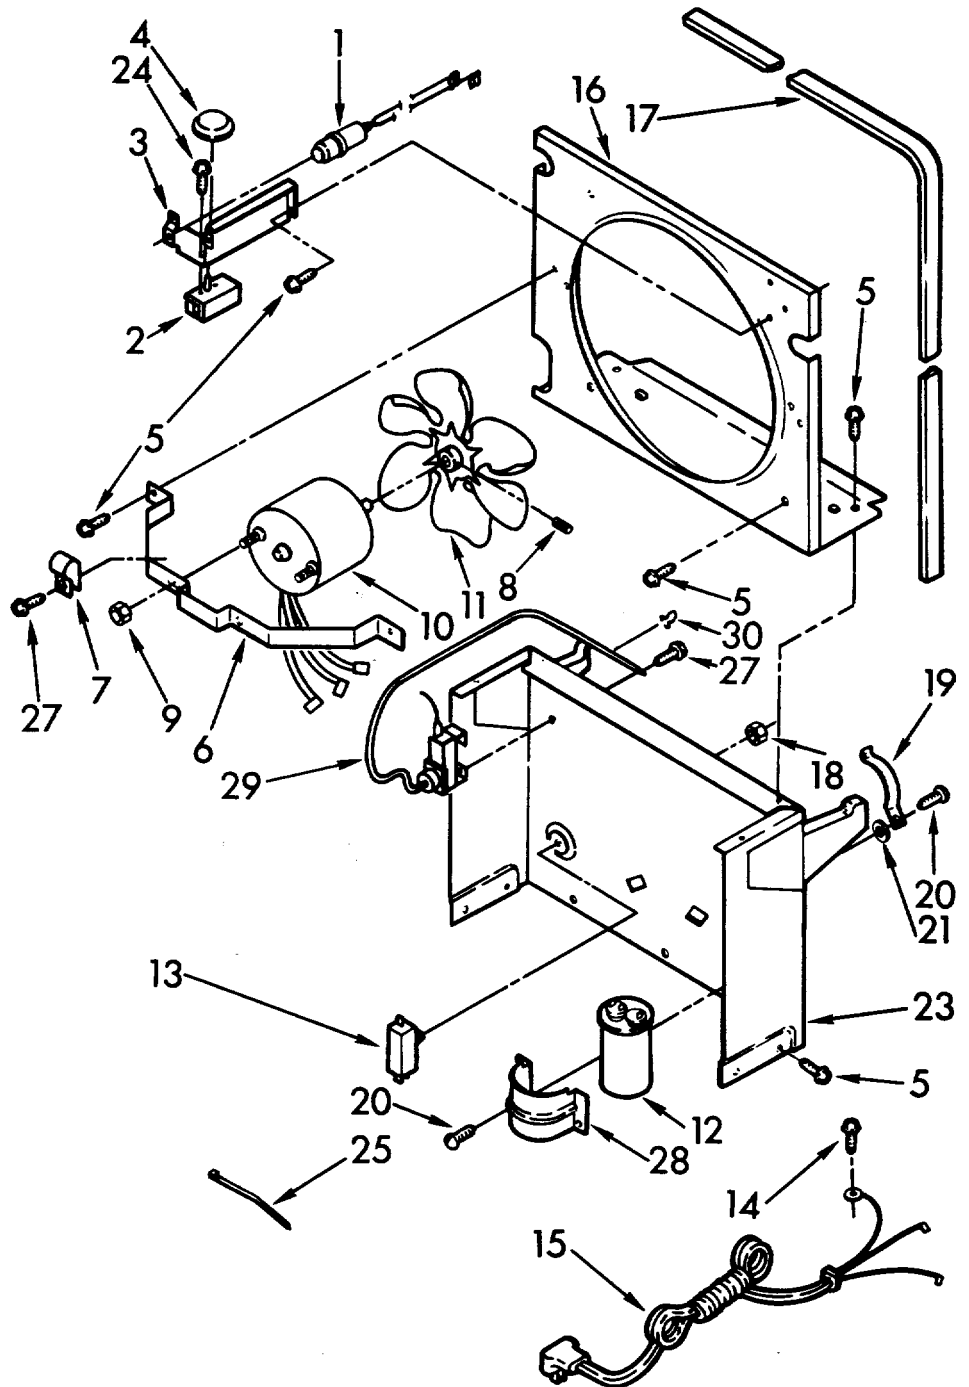

For Model: D500

AIRFLOW AND CONTROL PARTS

For Model: D500

ILL NO.	PART NO.	DESCRIPTION
1	1155766	Light,
2	1155848	Humidistat, Control
3	951285	Bracket, Control
4	998859	Knob, Humidistat Control
5	488624	Screw, S.M. #8 x 3/8A
6	998777	Bracket, Fan Motor Mounting
7	471363	Clamp, Tube (2)
8	488035	Screw, Set 1/4-28 x 5/16
9	1161548	Nut, Fan Motor 8-32 (2)
10	1156857	Motor, Fan
11	949645	Blade, Fan
12	951363	Capacitor, Run
13	998783	Switch, Water Level Control
14	487871	Screw, 8-32 x 3/8
15	1155669	Cord, Appliance
16	998779	Plate, Orifice
17	998802	Seal
18	489001	Palnut, 3/8-32
19	998730	Spring, Water Level
20	488248	Screw, S.M. 8 x 1/2A
21		Washer (Repair)
	489083	.030 Thickness
	489029	.062 Thickness
	489091	.091 Thickness
23	998744	Support
24	1162513	Screw, 8 x 1/4 (2)
25	602851	Tie, Cable
27	488234	Screw, 8-32 x 1/4 (2)
28	951364	Bracket, Capacitor
29	1155109	Control, De-Icer
30	471363	Clamp, Tube

UNIT PARTS

For Model: D-50-0

FOR ORDERING INFORMATION REFER TO PARTS PRICE LIST

UNIT PARTS

For Model: D500

ILL NO.	PART NO.	DESCRIPTION
1	951345	Condenser
2	951684	Tube, Restrictor (46.0" Length)
3	474013	Strainer, Tube
4	951349	Tube, Outlet (Includes No.3)
8	646498	Sleeve (4)
9	950061	Spring, Overload
10	951312	Overload, Protector
11	998726	Roller (2)
12	950055	Cover, Terminal
13	950056	Retainer, Cover
14	1159235	Evaporator
15	488624	Screw, 8 x 3/8 (4)
16	998867	Seal
17	486197	Nut, Speed (4)
18	488400	Screw, 1/4-28 x 1" (4)
19	484136	Harness, Wire
20	646499	Grommet (4)
21	1157584	Base
24	951886	Glide (2)
25	876949	Compressor, Service (Complete Assembly)
26	832008	Retainer, Cover
27	798470	Cover, Terminal
28	798479	Overload
29	798469	Spring, Overload
30	489015	Pin, Roller (2)
31	855199	Bend, Return (13)
32	854624	Bend, Return
35	876944	Plate, Compressor Mounting
36	643179	Spring, Mounting
37	798471	Gasket, Cover