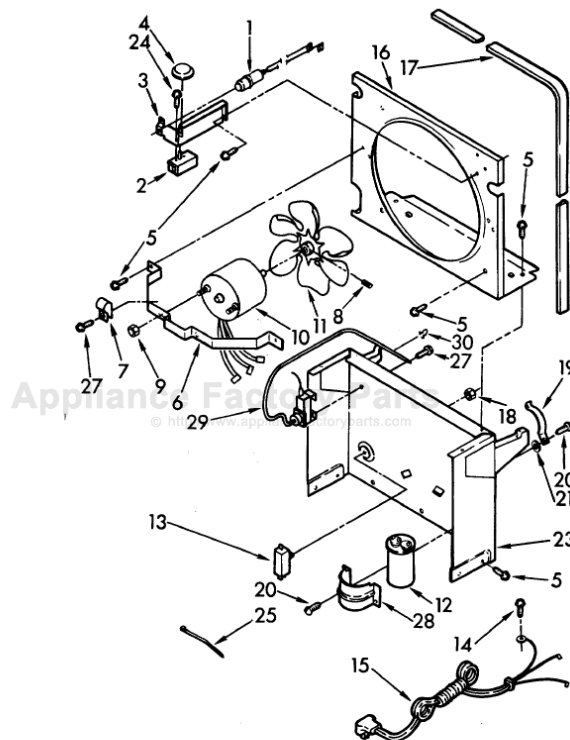

[Find Your WHIRLPOOL Dehumidifier Parts - Select From 309 Models](#)

----- Manual continues below -----