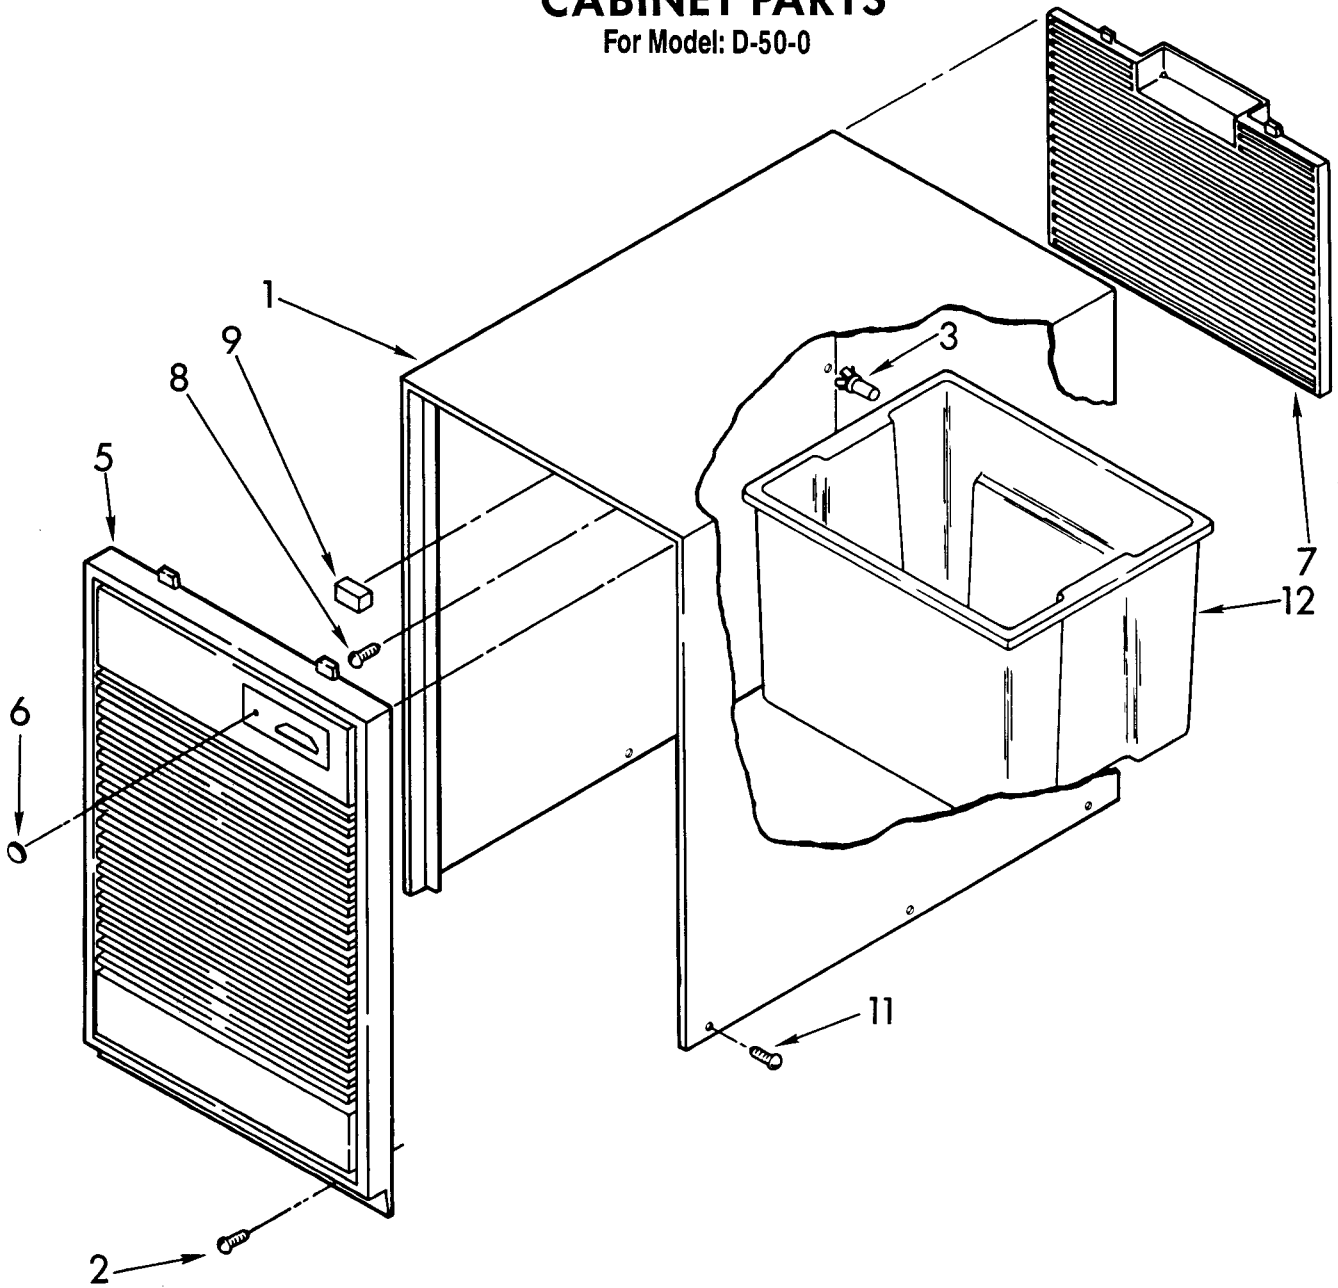

CABINET PARTS

For Model: D-50-0

FOR ORDERING INFORMATION REFER TO PARTS PRICE LIST

CABINET PARTS

FOR MODEL: D500

ILL NO.	PART NO.	DESCRIPTION
1	998821	Cabinet
2	489120	Screw, 8-32 x 1/2 (2)
3	998813	Retainer, Pin (2) (Rear Grille)
5	1160159	Grille, Front
6	998846	Lens, Light
7	998832	Grille, Rear
8	489073	Screw, 8 x 3/8
9	948584	Spacer, Grille
11	1158781	Screw
12	951901	Pan, Condensate

Following Parts Not Illustrated and Optional Parts Not Included

485426	Paint, Touch-Up Starlight Gray (1/2 Pint) Valve, Access
978025	1/4" Tube O.D.
978026	5/16" Tube O.D.
978027	3/8" Tube O.D.
978028	1/2" Tube O.D.
978029	5/8" Tube O.D.
978030	3/4" Tube O.D.
978865	Seal, Ring Access Valve (20- Pack)
212643	Sealer, Permagum (4 - 12" Strips)
799833	Epoxy, Tube (Aluminum Repair)
646753	Cap, Condensate Pan
647338	Washer, Cap (Condensate Pan)

LITERATURE PARTS

LIT1162507	Sheet, Tech And Wiring Diagram
LIT1160157	Guide, Use And Care
LIT1160155	List, Repair List