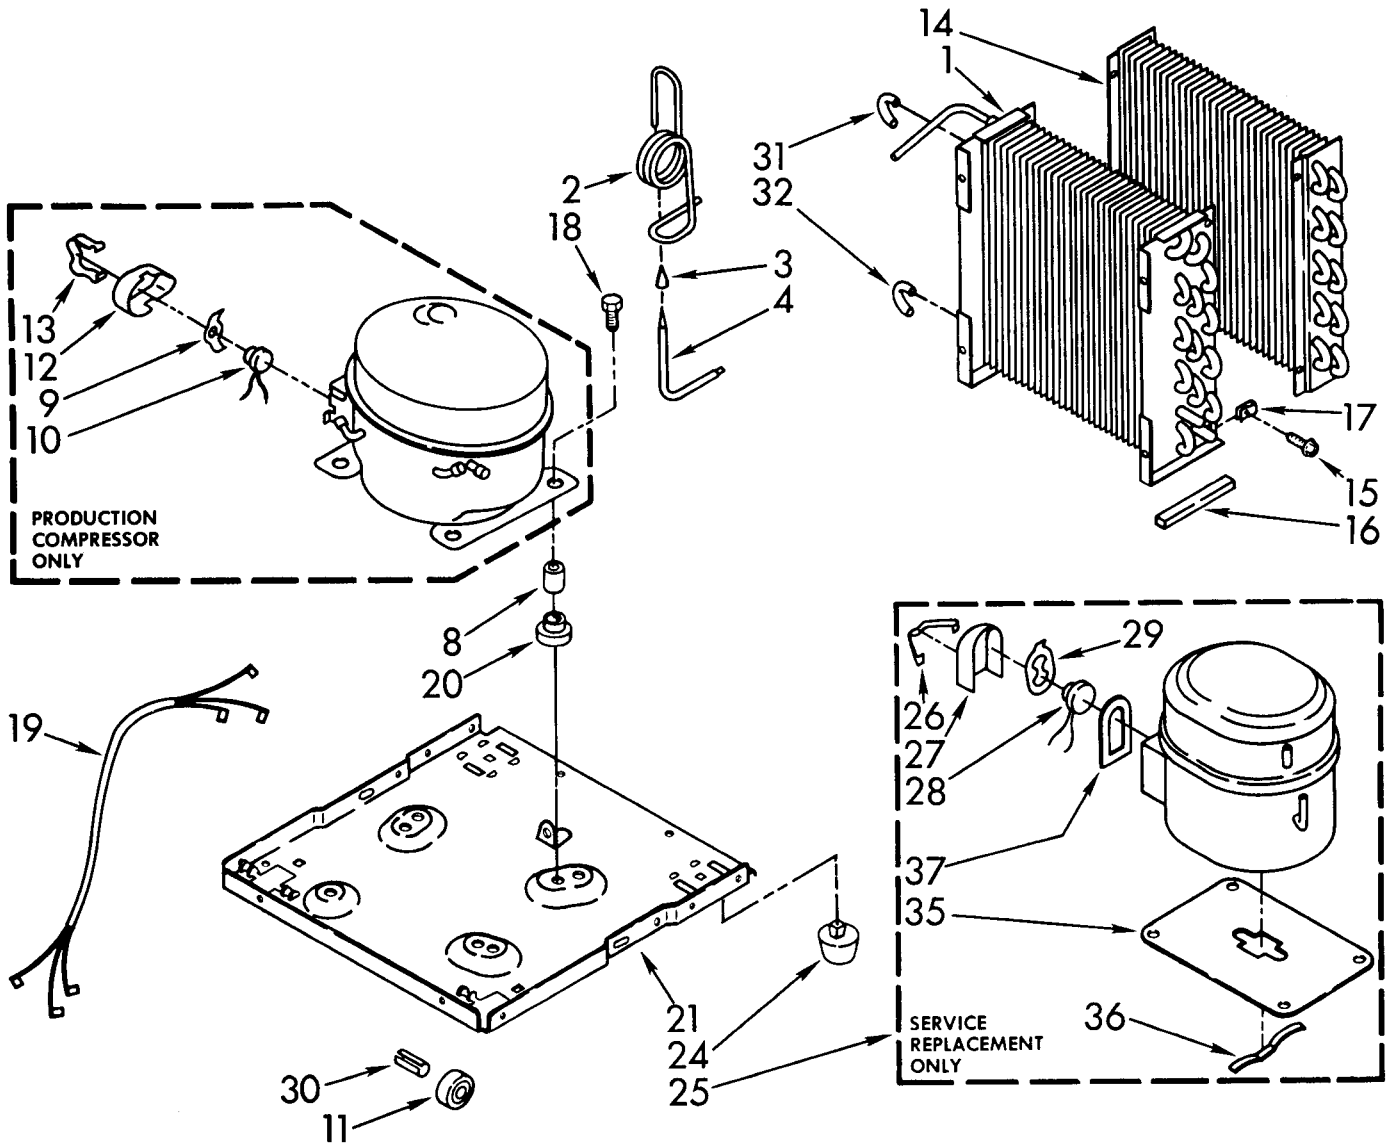

For Model: D500

AIRFLOW AND CONTROL PARTS

For Model: D500

ILL NO.	PART NO.	DESCRIPTION
1	1155766	Light,
2	1155848	Humidistat, Control
3	951285	Bracket, Control
4	998859	Knob, Humidistat Control
5	488624	Screw, S.M. #8 x 3/8A
6	998777	Bracket, Fan Motor Mounting
7	471363	Clamp, Tube (2)
8	488035	Screw, Set 1/4-28 x 5/16
9	1161548	Nut, Fan Motor 8-32 (2)
10	1156857	Motor, Fan
11	949645	Blade, Fan
12	951363	Capacitor, Run
13	998783	Switch, Water Level Control
14	487871	Screw, 8-32 x 3/8
15	1155669	Cord, Appliance
16	998779	Plate, Orifice
17	998802	Seal
18	489001	Palnut, 3/8-32
19	998730	Spring, Water Level
20	488248	Screw, S.M. 8 x 1/2A
21		Washer (Repair)
	489083	.030 Thickness
	489029	.062 Thickness
	489091	.091 Thickness
23	998744	Support
24	1162513	Screw, 8 x 1/4 (2)
25	602851	Tie, Cable
27	488234	Screw, 8-32 x 1/4 (2)
28	951364	Bracket, Capacitor
29	1155109	Control, De-Icer
30	471363	Clamp, Tube

UNIT PARTS

For Model: D-50-0

FOR ORDERING INFORMATION REFER TO PARTS PRICE LIST

UNIT PARTS

For Model: D500

ILL NO.	PART NO.	DESCRIPTION
1	951345	Condenser
2	951684	Tube, Restrictor (46.0" Length)
3	474013	Strainer, Tube
4	951349	Tube, Outlet (Includes No.3)
8	646498	Sleeve (4)
9	950061	Spring, Overload
10	951312	Overload, Protector
11	998726	Roller (2)
12	950055	Cover, Terminal
13	950056	Retainer, Cover
14	1159235	Evaporator
15	488624	Screw, 8 x 3/8 (4)
16	998867	Seal
17	486197	Nut, Speed (4)
18	488400	Screw, 1/4-28 x 1" (4)
19	484136	Harness, Wire
20	646499	Grommet (4)
21	1157584	Base
24	951886	Glide (2)
25	876949	Compressor, Service (Complete Assembly)
26	832008	Retainer, Cover
27	798470	Cover, Terminal
28	798479	Overload
29	798469	Spring, Overload
30	489015	Pin, Roller (2)
31	855199	Bend, Return (13)
32	854624	Bend, Return
35	876944	Plate, Compressor Mounting
36	643179	Spring, Mounting
37	798471	Gasket, Cover