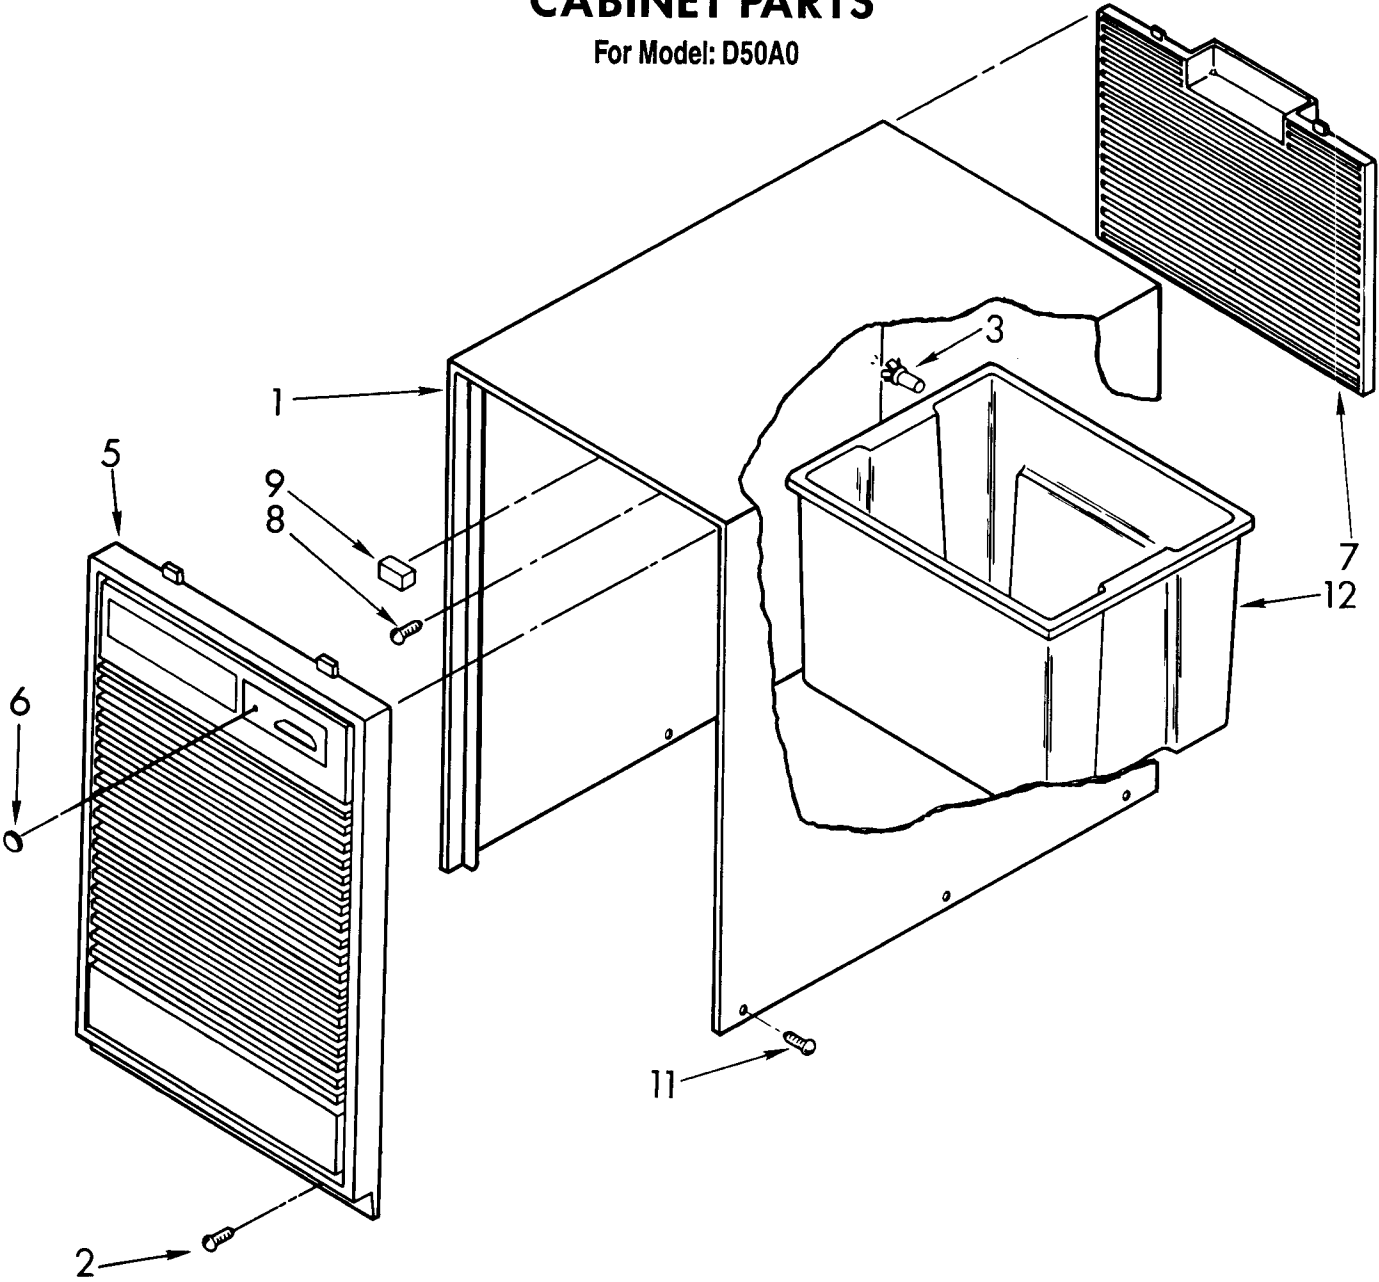

CABINET PARTS

For Model: D50A0

CABINET PARTS

For Model: D50A0

ILL NO.	PART NO.	DESCRIPTION
1	998821	Cabinet
2	489120	Screw, 8-32 x 1/2 (2)
3	998813	Retainer, Pin (2) (Rear Grille)
5	1162665	Grille, Front
6	998846	Lens, Light
7	998832	Grille, Rear
8	489073	Screw, SM #8 x 3/8
9	948584	Spacer, Grille
11	1158781	Screw
12	951901	Pan, Condensate

Following Parts Not Illustrated and Optional Parts Not Included

485426	Lacquer, Starlight Gray (1/2 Pt. Uncut)
646753	Cap, Condensate Pan
647338	Washer, Condensate Pan
799833	Epoxy, Tube (Aluminum Repair)
505168	Tape, No Drip (30') Valve, Access
978025	1/4" Tube O.D.
978026	5/16" Tube O.D.
978027	3/8" Tube O.D.
978028	1/2" Tube O.D.
978029	5/8" Tube O.D.
978030	3/4" Tube O.D.
978865	Seal, Ring Access valve (20 - Pack)
212643	Permagum, Sealer (4 - 12" Strips)
LIT1162687	Sheet, Tech
LIT1155645	Diagram, Wiring
LIT1162709	Manual, Owners
LIT1162720	List, Repair Parts