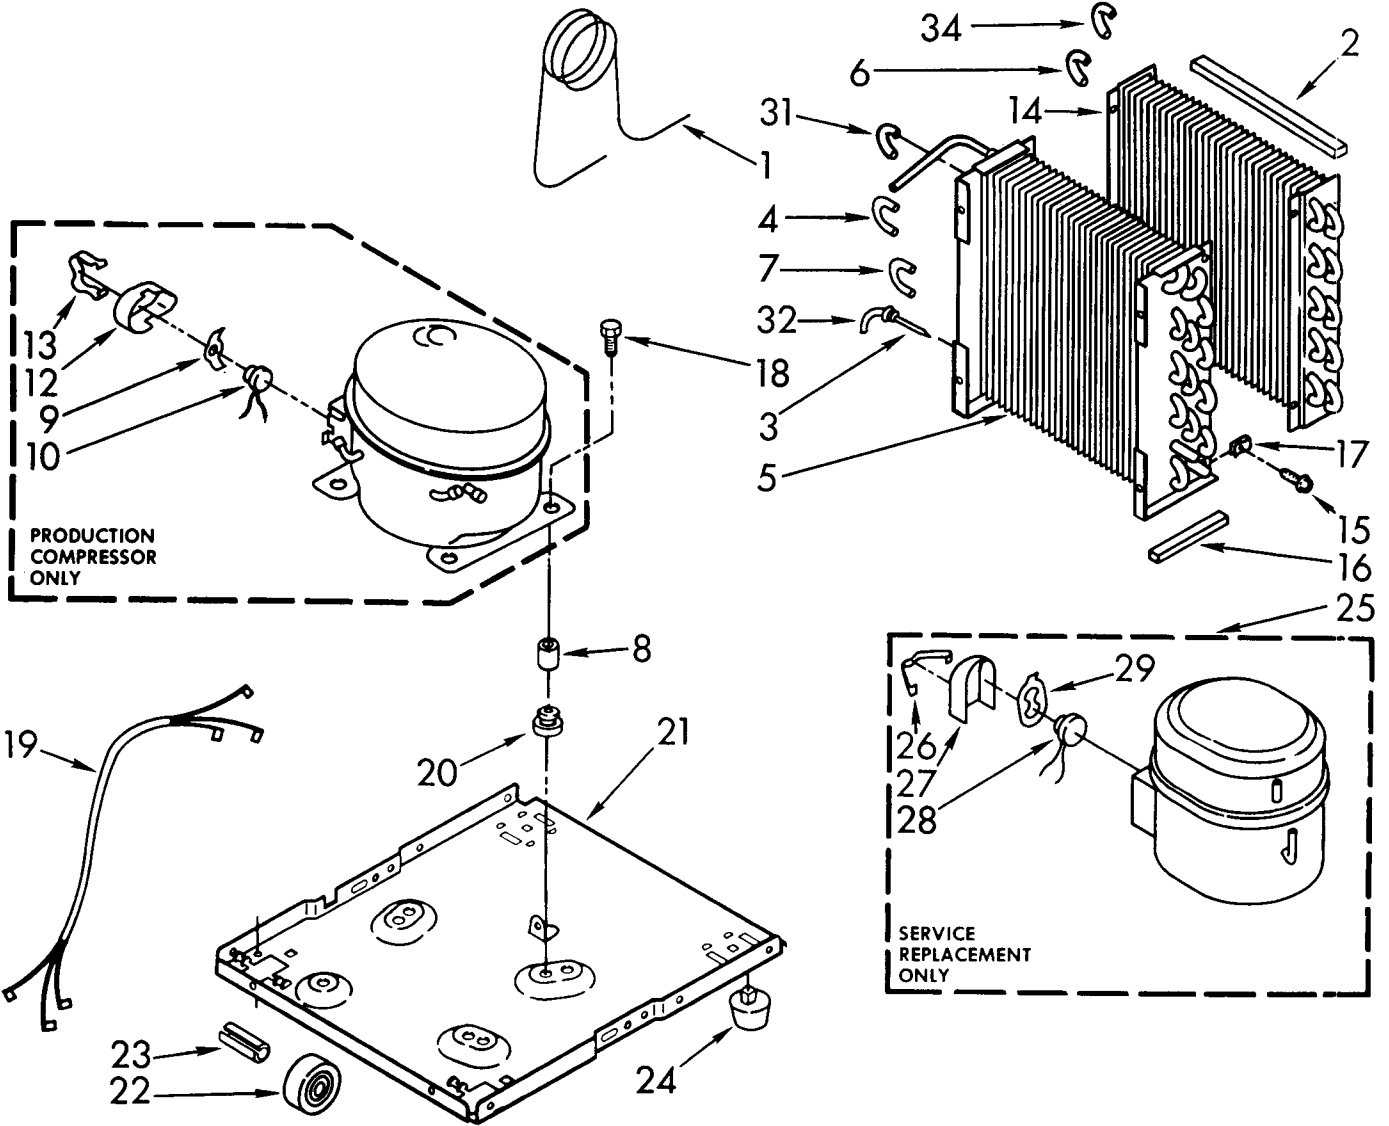

UNIT PARTS

For Model: D50A0

ILL NO.	PART NO.	DESCRIPTION
1	1162154	Tube, Restrictor (46.0" Length)
2	1162348	Seal Evaporator
3	1162526	Strainer
4	708531	Bend Return
5	1162646	Condenser
6	1158407	Return Bend
7	708532	Return Bend
8	646498	Sleeve (4)
9	950061	Spring, Overload
10	951312	Overload, Protector
12	950055	Cover, Terminal
13	950056	Retainer, Cover
14	1161199	Evaporator
15	488624	Screw, 8 x 3/8 (4)
16	1162372	Seal
17	486197	Nut, #8 (4)
18	488400	Screw, 1/4-28 x 1" (3)
19	484136	Harness, Wire
20	646499	Grommet (4)
21	1157584	Base
22	998726	Roller (2)
23	489015	Roll Pin (2)
24	951886	Glide (2)
25	1162658	Compressor, Service (Complete Assembly)
26	643299	Retainer, Cover
27	589230	Cover, Terminal
28	643295	Overload
29	798469	Spring, Overload
31	855199	Bend, Return
32	854624	Bend, Return
34	1156533	Return Bend

AIR FLOW AND CONTROL PARTS

For Model: D50A0

AIRFLOW AND CONTROL PARTS

For Model: D50A0

ILL NO.	PART NO.	DESCRIPTION
1	1162368	Light, Indicator
2	1162578	Humidistat, Control
3	951284	Bracket, Control
4	1162670	Knob, Control
5	488624	Screw, S.M. #8 x 3/8
7	1155109	Thermostat, De-icer
8	488234	Screw, 8-32 x 1/4 (2)
10	1162312	Motor, Fan
11	949645	Blade, Fan
13	999747	Switch, Water Level Control
14	1155669	Cord, Appliance
15	487871	Screw, 8-32 x 3/8
16	998779	Plate, Orifice
17	1162704	Seal
18	489001	Palnut, 3/8-32
19	1161718	Spring, Water Level
20	488480	Screw, S.M.#8 x 1/2
21		Washer, Repair
	489083	.030 Thickness
	489029	.062 Thickness
	489091	.091 Thickness
23	998744	Support
24	1162513	Screw, S.M. 8 X 1/4 (2)
25	602851	Tie, Cable (2)
30	951363	Capacitor, Run
31	951364	Bracket, Capacitor
33	471363	Clamp, Tube To Evaporator Mtg (2)