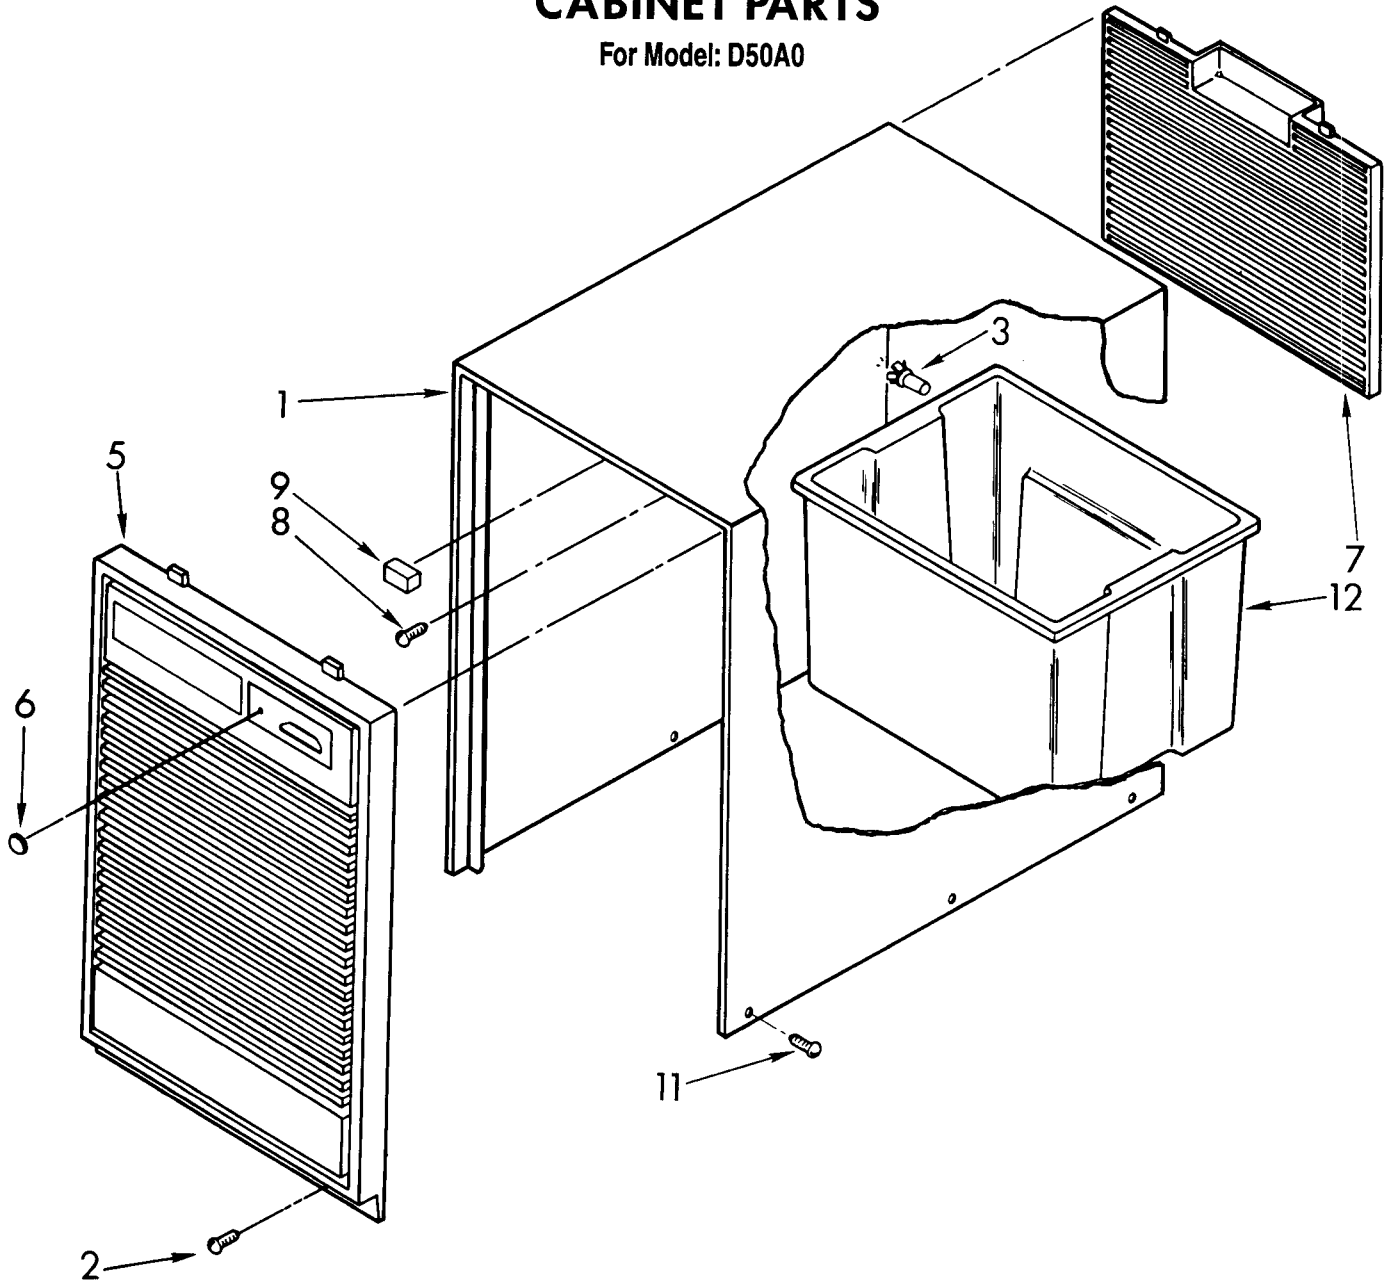

CABINET PARTS

For Model: D50A0

CABINET PARTS

For Model: D50A0

ILL	PART	
NO.	NO.	DESCRIPTION
1	998821	Cabinet
2	489120	Screw, 8-32 x 1/2 (2)
3	998813	Retainer, Pin (2) (Rear Grille)
5	1162665	Grille, Front
6	998846	Lens, Light
7	998832	Grille, Rear
8	489073	Screw, SM #8 x 3/8
9	948584	Spacer, Grille
11	1158781	Screw
12	951901	Pan, Condensate

Following Parts Not Illustrated and Optional Parts Not Included

485426	Lacquer, Starlight Gray (1/2 Pt. Uncut)
646753	Cap, Condensate Pan
647338	Washer, Condensate Pan
799833	Epoxy, Tube (Aluminum Repair)
505168	Tape, No Drip (30') Valve, Access
978025	1/4" Tube O.D.
978026	5/16" Tube O.D.
978027	3/8" Tube O.D.
978028	1/2" Tube O.D.
978029	5/8" Tube O.D.
978030	3/4" Tube O.D.
978865	Seal, Ring Access valve (20 - Pack)
212643	Permagum, Sealer (4 - 12" Strips)
LIT1162687	Sheet, Tech
LIT1155645	Diagram, Wiring
LIT1162709	Manual, Owners
LIT1162720	List, Repair Parts