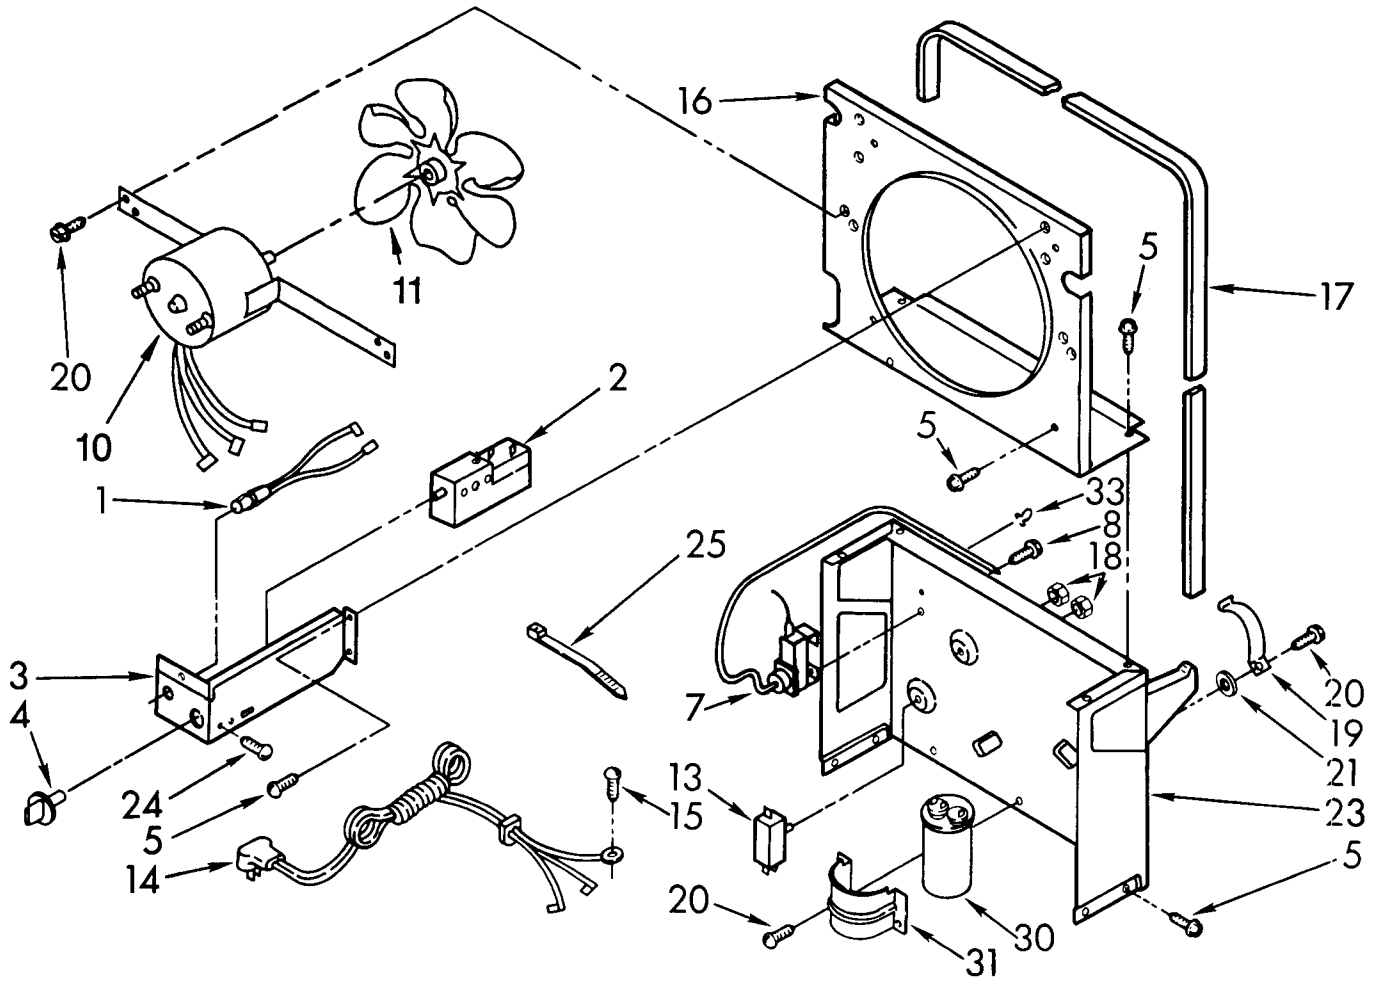

UNIT PARTS

For Model: D50A0

ILL NO.	PART NO.	DESCRIPTION
1	1162154	Tube, Restrictor (46.0" Length)
2	1162348	Seal Evaporator
3	1162526	Strainer
4	708531	Bend Return
5	1162646	Condenser
6	1158407	Return Bend
7	708532	Return Bend
8	646498	Sleeve (4)
9	950061	Spring, Overload
10	951312	Overload, Protector
12	950055	Cover, Terminal
13	950056	Retainer, Cover
14	1161199	Evaporator
15	488624	Screw, 8 x 3/8 (4)
16	1162372	Seal
17	486197	Nut, #8 (4)
18	488400	Screw, 1/4-28 x 1" (3)
19	484136	Harness, Wire
20	646499	Grommet (4)
21	1157584	Base
22	998726	Roller (2)
23	489015	Roll Pin (2)
24	951886	Glide (2)
25	1162658	Compressor, Service (Complete Assembly)
26	643299	Retainer, Cover
27	589230	Cover, Terminal
28	643295	Overload
29	798469	Spring, Overload
31	855199	Bend, Return
32	854624	Bend, Return
34	1156533	Return Bend

AIR FLOW AND CONTROL PARTS

For Model: D50A0

AIRFLOW AND CONTROL PARTS

For Model: D50A0

ILL NO.	PART NO.	DESCRIPTION
1	1162368	Light, Indicator
2	1162578	Humidistat, Control
3	951284	Bracket, Control
4	1162670	Knob, Control
5	488624	Screw, S.M. #8 x 3/8
7	1155109	Thermostat, De-icer
8	488234	Screw, 8-32 x 1/4 (2)
10	1162312	Motor, Fan
11	949645	Blade, Fan
13	999747	Switch, Water Level Control
14	1155669	Cord, Appliance
15	487871	Screw, 8-32 x 3/8
16	998779	Plate, Orifice
17	1162704	Seal
18	489001	Palnut, 3/8-32
19	1161718	Spring, Water Level
20	488480	Screw, S.M.#8 x 1/2
21		Washer, Repair
	489083	.030 Thickness
	489029	.062 Thickness
	489091	.091 Thickness
23	998744	Support
24	1162513	Screw, S.M. 8 X 1/4 (2)
25	602851	Tie, Cable (2)
30	951363	Capacitor, Run
31	951364	Bracket, Capacitor
33	471363	Clamp, Tube To Evaporator Mtg (2)