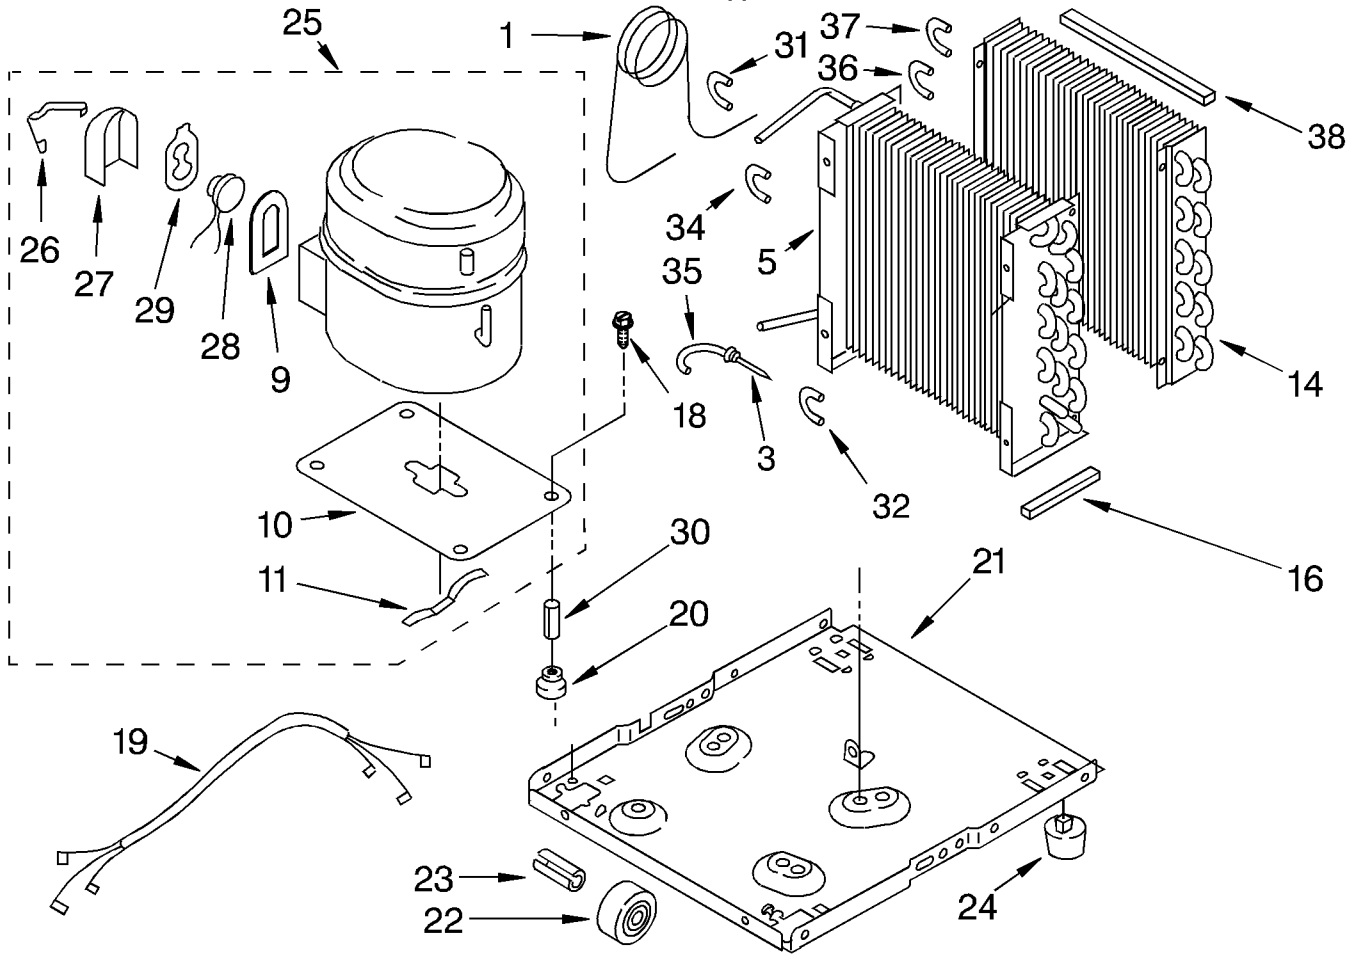

# AIR FLOW AND CONTROL PARTS

For Model: D50A1

1	1164804	Light, Indicator
2	1162578	Humidistat, Control
3	951284	Bracket, Control
4	1162670	Knob, Control
5	488480	Screw, S.M. #8 x 1/2
6	1162586	Capacitor
7	1164779	Thermostat, De-icer
8	488234	Screw, 8-32 x 1/4 (2)
9	1159258	Cap, Tab
10	1164813	Motor, Fan
11	949645	Blade, Fan
12	1163801	Bracket, Cap Mtg
13	999747	Switch, Water Level Control
14	1164784	Cord, Appliance
15	487871	Screw, 8-32 x 3/8
16	998779	Plate, Orifice
17	1162704	Seal
18	489001	Palnut, 3/8-32
19	1161718	Spring, Water Level
20	488480	Screw, 8x1/2 (2)
21		Washer, Repair
	489083	.030 Thickness
	489029	.062 Thickness
	489091	.091 Thickness
23	1163800	Support
24	1162513	Screw (2)
25	602851	Tie, Cable (2)
33	471363	Clamp, Tube To Evaporator Mtg (2)
34	488248	Screw, 8 x 3/4 A

# UNIT PARTS

For Model: D50A1

1	1162154	Tube, Restrictor (36.0" Length)
3	1162526	Strainer
5	1162646	Condenser
9	798471	Gasket, Cover (Service Only)
10	876944	Plate, Compressor Mounting (Service Only)
11	643179	Spring, Mounting (ServiceOnly)
14	1161199	Evaporator
16	1162372	Seal
18	1166034	Bolt, 1/4 - 28 x 1
19	1166052	Harness, Wire
20	646499	Grommet (4)
21	1157584	Base
22	998726	Roller (2)
23	489015	Roll Pin (2)
24	951886	Glide (2)
25	1162658	Compressor, (Complete Assembly)
26		Retainer, Cover
	950056	Production
	832008	Service
27		Cover, Terminal
	950055	Production
	798470	Service
28		Overload
	951312	Production
	798479	Service
29		Spring, Overload
	950061	Production
	798469	Service
30	646498	Sleeve (4)
31	1158407	Bend, Return (1)
32	708532	Bend, Return (4)
34	708531	Bend, Return (8)
35	1156533	Bend, Return (1)
36	855199	Bend, Return (8)
37	854624	Bend, Return (1)
38	1162348	Seal, Evap. Top