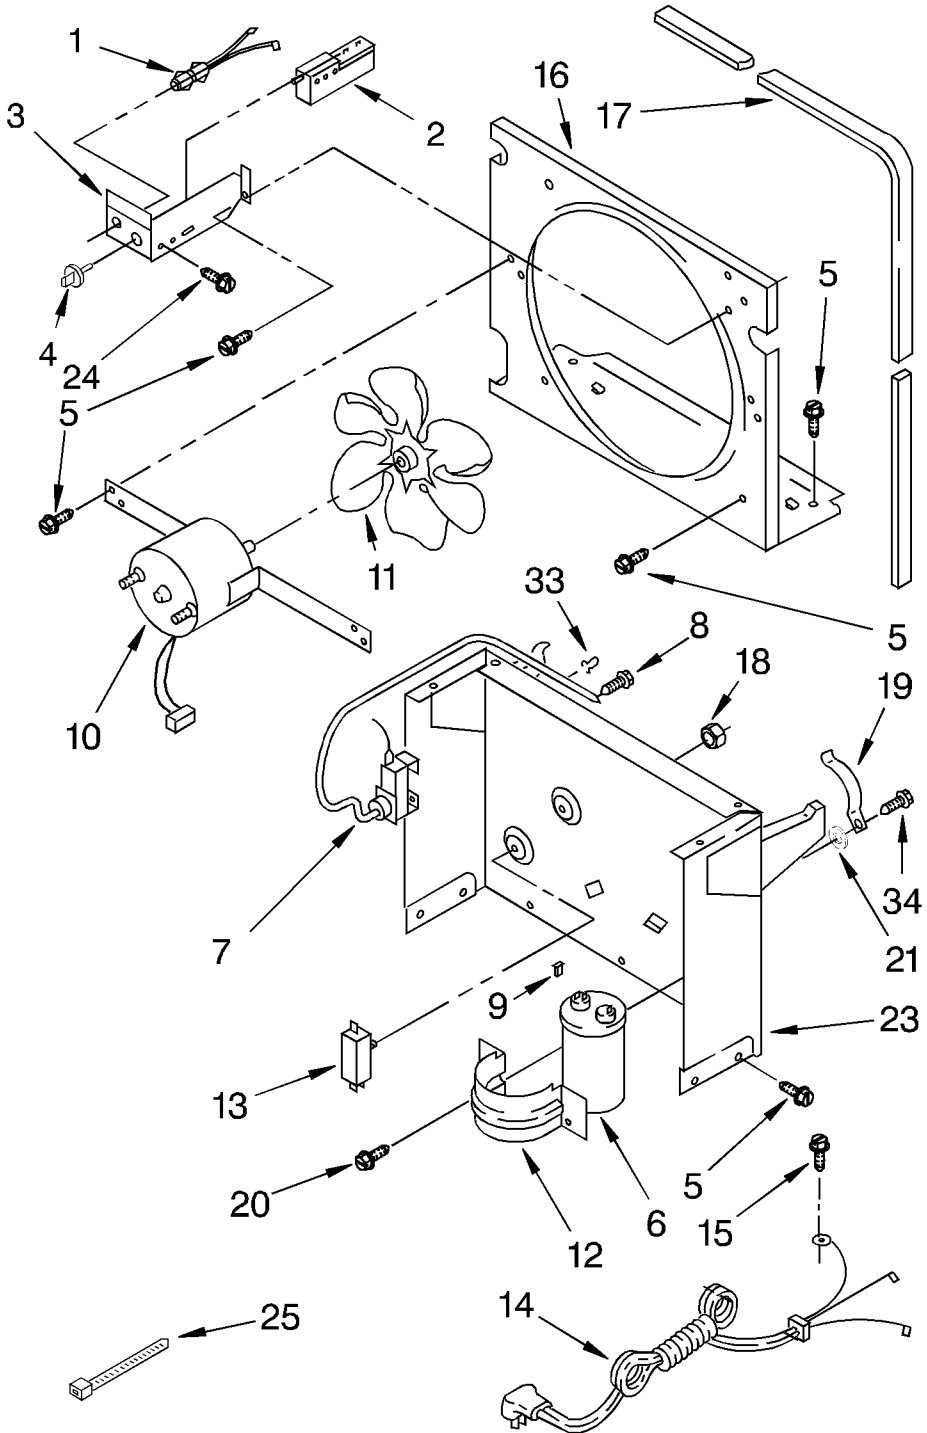

# AIR FLOW AND CONTROL PARTS

For Model: D50A1

1	1164804	Light, Indicator
2	1162578	Humidistat, Control
3	951284	Bracket, Control
4	1162670	Knob, Control
5	488480	Screw, S.M. #8 x 1/2
6	1162586	Capacitor
7	1164779	Thermostat, De-icer
8	488234	Screw, 8-32 x 1/4 (2)
9	1159258	Cap, Tab
10	1164813	Motor, Fan
11	949645	Blade, Fan
12	1163801	Bracket, Cap Mtg
13	999747	Switch, Water Level Control
14	1164784	Cord, Appliance
15	487871	Screw, 8-32 x 3/8
16	998779	Plate, Orifice
17	1162704	Seal
18	489001	Palnut, 3/8-32
19	1161718	Spring, Water Level
20	488480	Screw, 8x1/2 (2)
21		Washer, Repair
	489083	.030 Thickness
	489029	.062 Thickness
	489091	.091 Thickness
23	1163800	Support
24	1162513	Screw (2)
25	602851	Tie, Cable (2)
33	471363	Clamp, Tube To Evaporator Mtg (2)
34	488248	Screw, 8 x 3/4 A

# UNIT PARTS

For Model: D50A1

1	1162154	Tube, Restrictor (36.0" Length)
3	1162526	Strainer
5	1162646	Condenser
9	798471	Gasket, Cover (Service Only)
10	876944	Plate, Compressor Mounting (Service Only)
11	643179	Spring, Mounting (ServiceOnly)
14	1161199	Evaporator
16	1162372	Seal
18	1166034	Bolt, 1/4 - 28 x 1
19	1166052	Harness, Wire
20	646499	Grommet (4)
21	1157584	Base
22	998726	Roller (2)
23	489015	Roll Pin (2)
24	951886	Glide (2)
25	1162658	Compressor, (Complete Assembly)
26		Retainer, Cover
	950056	Production
	832008	Service
27		Cover, Terminal
	950055	Production
	798470	Service
28		Overload
	951312	Production
	798479	Service
29		Spring, Overload
	950061	Production
	798469	Service
30	646498	Sleeve (4)
31	1158407	Bend, Return (1)
32	708532	Bend, Return (4)
34	708531	Bend, Return (8)
35	1156533	Bend, Return (1)
36	855199	Bend, Return (8)
37	854624	Bend, Return (1)
38	1162348	Seal, Evap. Top

# CABINET PARTS

For Model: D50A1

1	998821	Cabinet
2	1164763	Screw, 8-32 x 1/2
3	998813	Retainer, Pin (2) (Rear Grille)
4	1162665	Grille, Front
5	998846	Lens, Light
6	998832	Grille, Rear
7	489073	Screw, SM #8 x 3/8
8	948584	Spacer, Grille
9	1158781	Screw
10	951901	Pan, Condensate