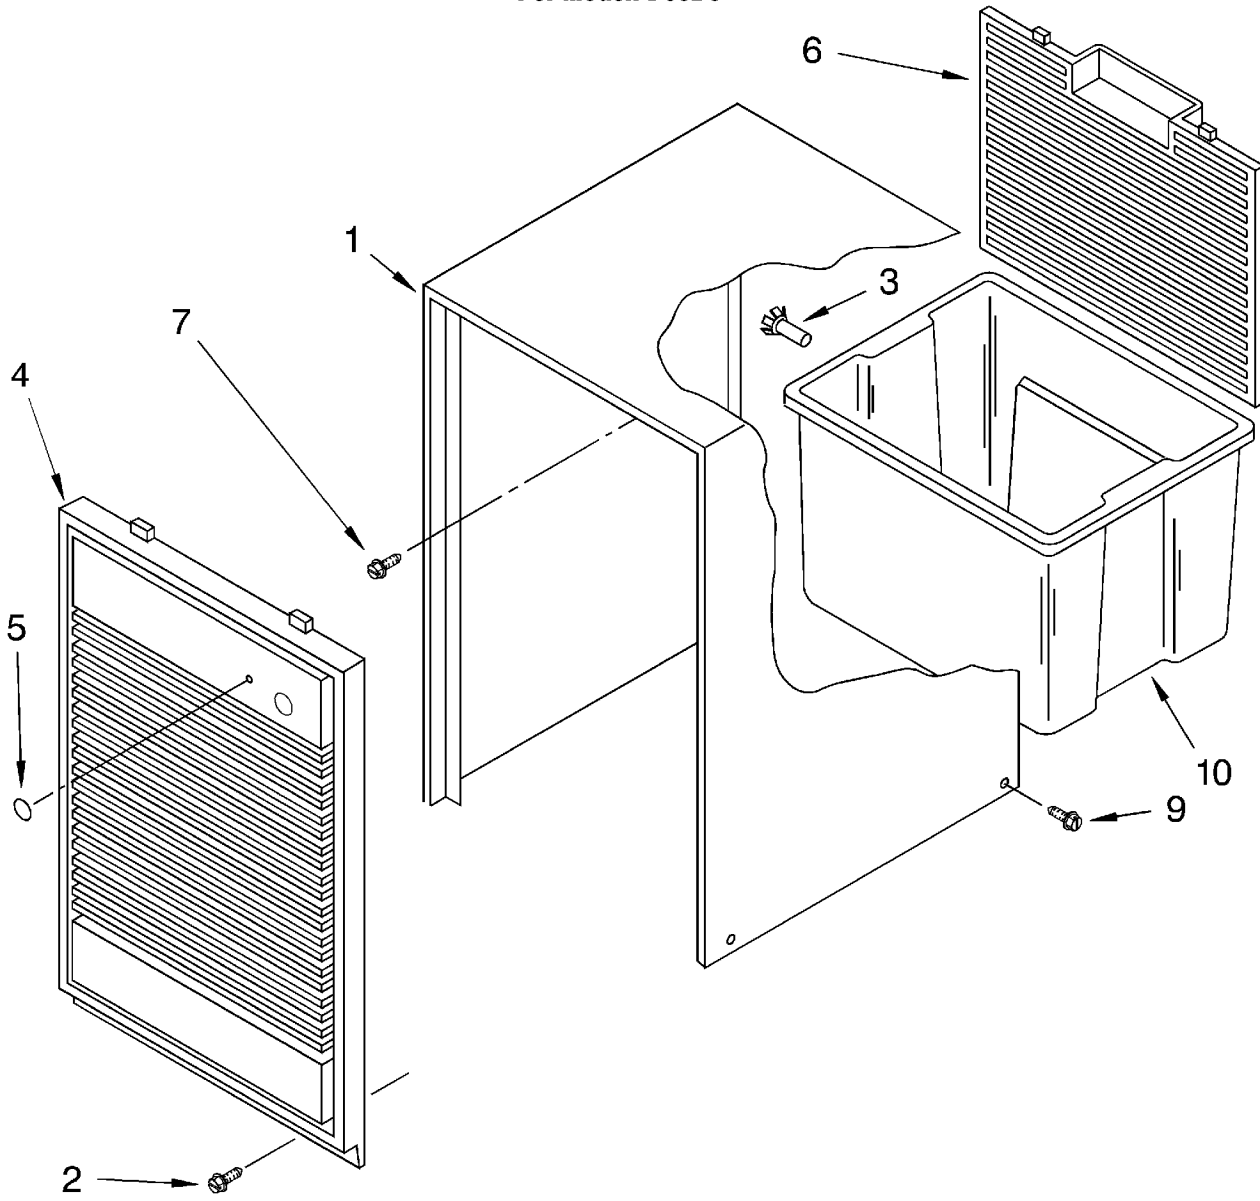

1	1164804	Light, Indicator
2	1166055	Humidistat, Control
3	1167040	Bracket, Control
4	1166806	Knob, Control
5	488480	Screw, S.M. #8 x 1/2
6	1162586	Capacitor
7	1164779	Thermostat, De-icer
8	488234	Screw, 8-32 x 1/4 (2)
9	1159258	Cap, Tab
10	1164813	Motor, Fan
11	949645	Blade, Fan
12	1163801	Bracket, Cap Mtg
13	999747	Switch, Water Level Control
14	1164784	Cord, Appliance
15	487871	Screw, 8-32 x 3/8
16	1166838	Plate, Orifice
17	1162704	Seal
18	489001	Palnut, 3/8-32
19	1161718	Spring, Water Level
20	488480	Screw, 8x1/2 (2)
21		Washer, Repair
	489083	.030 Thickness
	1168324	.062 Thickness
	489091	.091 Thickness
23	1163800	Support
24	1159222	Screw (2)
25	602851	Tie, Cable (2)
33	471363	Clamp, Tube To Evaporator Mtg (2)
34	486194	Screw #8 x 1/2

UNIT PARTS

For Model: D50B0

1	1168191	Tube, Restrictor (36.0" Length)
2	486194	Screw #8 x 1/2
3	1162526	Strainer
4	1180752	Relief, Strain
5	1167544	Condenser
8	1162650	Insulation (Restrictor Tube)
9	1167017	Gasket, Cover
14	1168184	Evaporator
16	1162372	Seal
18	1166034	Bolt, 1/4 - 28 x 1
19	1167026	Harness, Wire
20	1100826	Grommet (4)
21	1157584	Base
22	998726	Roller (2)
23	489015	Roll Pin (2)
24	951886	Glide (2)
25	1167003	Compressor, (Complete Assembly)
26	1167006	Retainer, Cover
27	1167005	Cover, Terminal
28	1167004	Overload
29	1167008	Spring, Overload
32	708532	Bend, Return (4)
34	708531	Bend, Return (10)
36	855199	Bend, Return (8)
37	854624	Bend, Return (1)
38	1162348	Seal, Evap. Top

REFRIGERANT CHARGE 8.50 OZ.

CABINET PARTS

For Model: D50B0

1	1166059	Cabinet
2	1166815	Screw 8-32 x 1/2
3	998813	Retainer, Pin (2) (Rear Grille)
4	1168288	Grille, Front
5	998846	Lens, Light
6	1166805	Grille, Rear
7	488624	Screw, SM #8 x 3/8
9	1166816	Screw (4)
10	1166060	Pan, Condensate