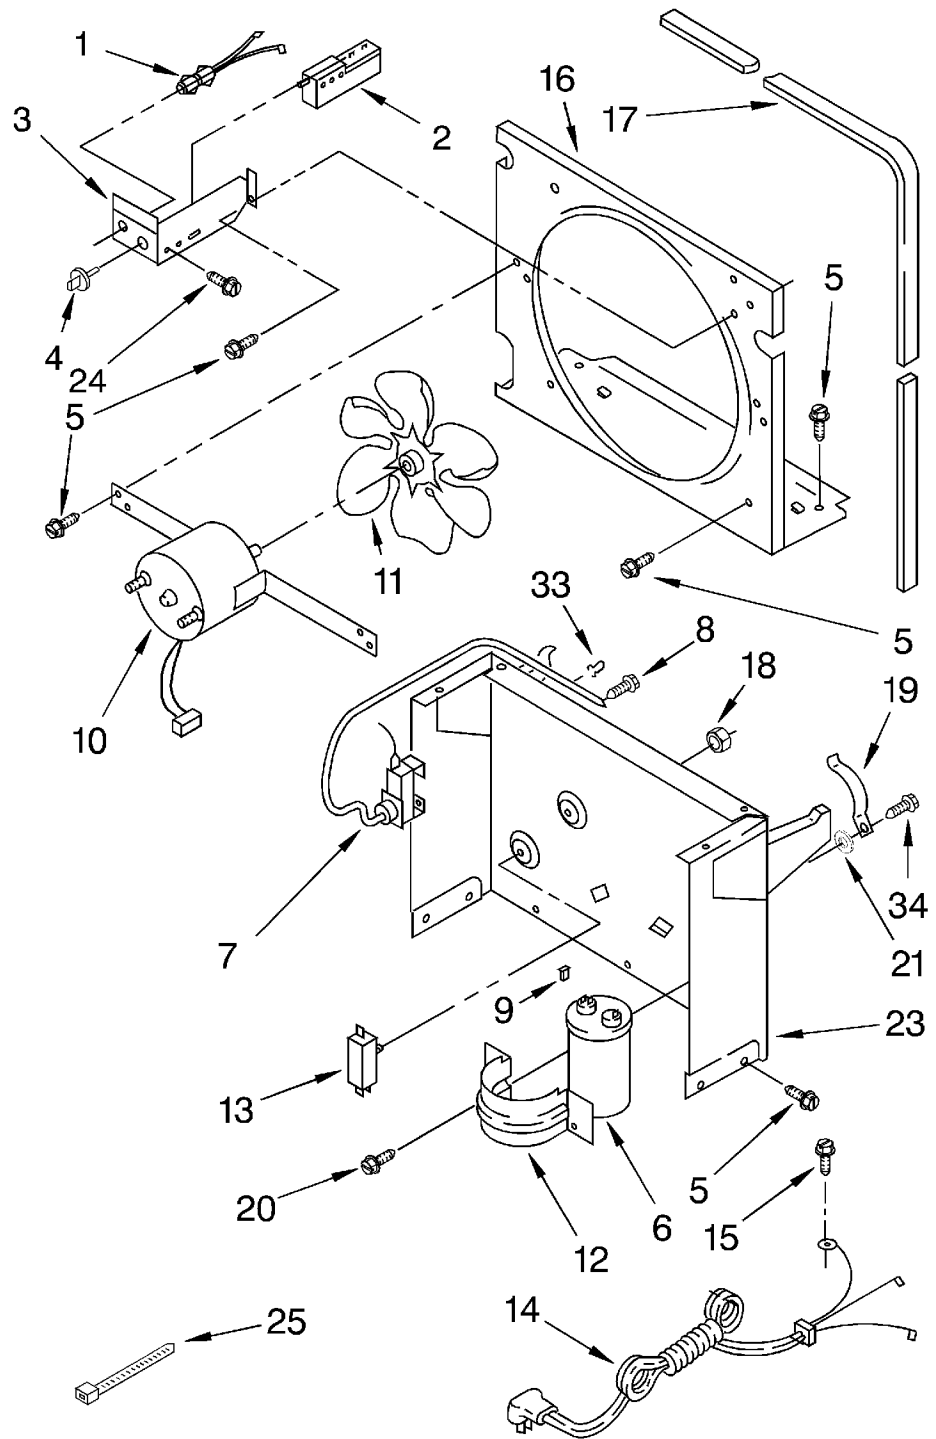

----- Manual continues below -----

PARTS LIST

for

DEHUMIDIFIER

MODEL
D50B0

FOR CUSTOMER SATISFACTION ALWAYS USE
FACTORY SPECIFICATION PARTS

AIR FLOW AND CONTROL PARTS

For Model: D50B0

1	1164804	Light, Indicator
2	1166055	Humidistat, Control
3	1167040	Bracket, Control
4	1166806	Knob, Control
5	488480	Screw, S.M. #8 x 1/2
6	1162586	Capacitor
7	1164779	Thermostat, De-icer
8	488234	Screw, 8-32 x 1/4 (2)
9	1159258	Cap, Tab
10	1164813	Motor, Fan
11	949645	Blade, Fan
12	1163801	Bracket, Cap Mtg
13	999747	Switch, Water Level Control
14	1164784	Cord, Appliance
15	487871	Screw, 8-32 x 3/8
16	1166838	Plate, Orifice
17	1162704	Seal
18	489001	Palnut, 3/8-32
19	1161718	Spring, Water Level
20	488480	Screw, 8x1/2 (2)
21		Washer, Repair
	489083	.030 Thickness
	1168324	.062 Thickness
	489091	.091 Thickness
23	1163800	Support
24	1159222	Screw (2)
25	602851	Tie, Cable (2)
33	471363	Clamp, Tube To Evaporator Mtg (2)
34	486194	Screw #8 x 1/2

UNIT PARTS

For Model: D50B0

1	1168191	Tube, Restrictor (36.0" Length)
2	486194	Screw #8 x 1/2
3	1162526	Strainer
4	1180752	Relief, Strain
5	1167544	Condenser
8	1162650	Insulation (Restrictor Tube)
9	1167017	Gasket, Cover
14	1168184	Evaporator
16	1162372	Seal
18	1166034	Bolt, 1/4 - 28 x 1
19	1167026	Harness, Wire
20	1100826	Grommet (4)
21	1157584	Base
22	998726	Roller (2)
23	489015	Roll Pin (2)
24	951886	Glide (2)
25	1167003	Compressor, (Complete Assembly)
26	1167006	Retainer, Cover
27	1167005	Cover, Terminal
28	1167004	Overload
29	1167008	Spring, Overload
32	708532	Bend, Return (4)
34	708531	Bend, Return (10)
36	855199	Bend, Return (8)
37	854624	Bend, Return (1)
38	1162348	Seal, Evap. Top

REFRIGERANT CHARGE 8.50 OZ.

CABINET PARTS

For Model: D50B0

1	1166059	Cabinet
2	1166815	Screw 8-32 x 1/2
3	998813	Retainer, Pin (2) (Rear Grille)
4	1168288	Grille, Front
5	998846	Lens, Light
6	1166805	Grille, Rear
7	488624	Screw, SM #8 x 3/8
9	1166816	Screw (4)
10	1166060	Pan, Condensate