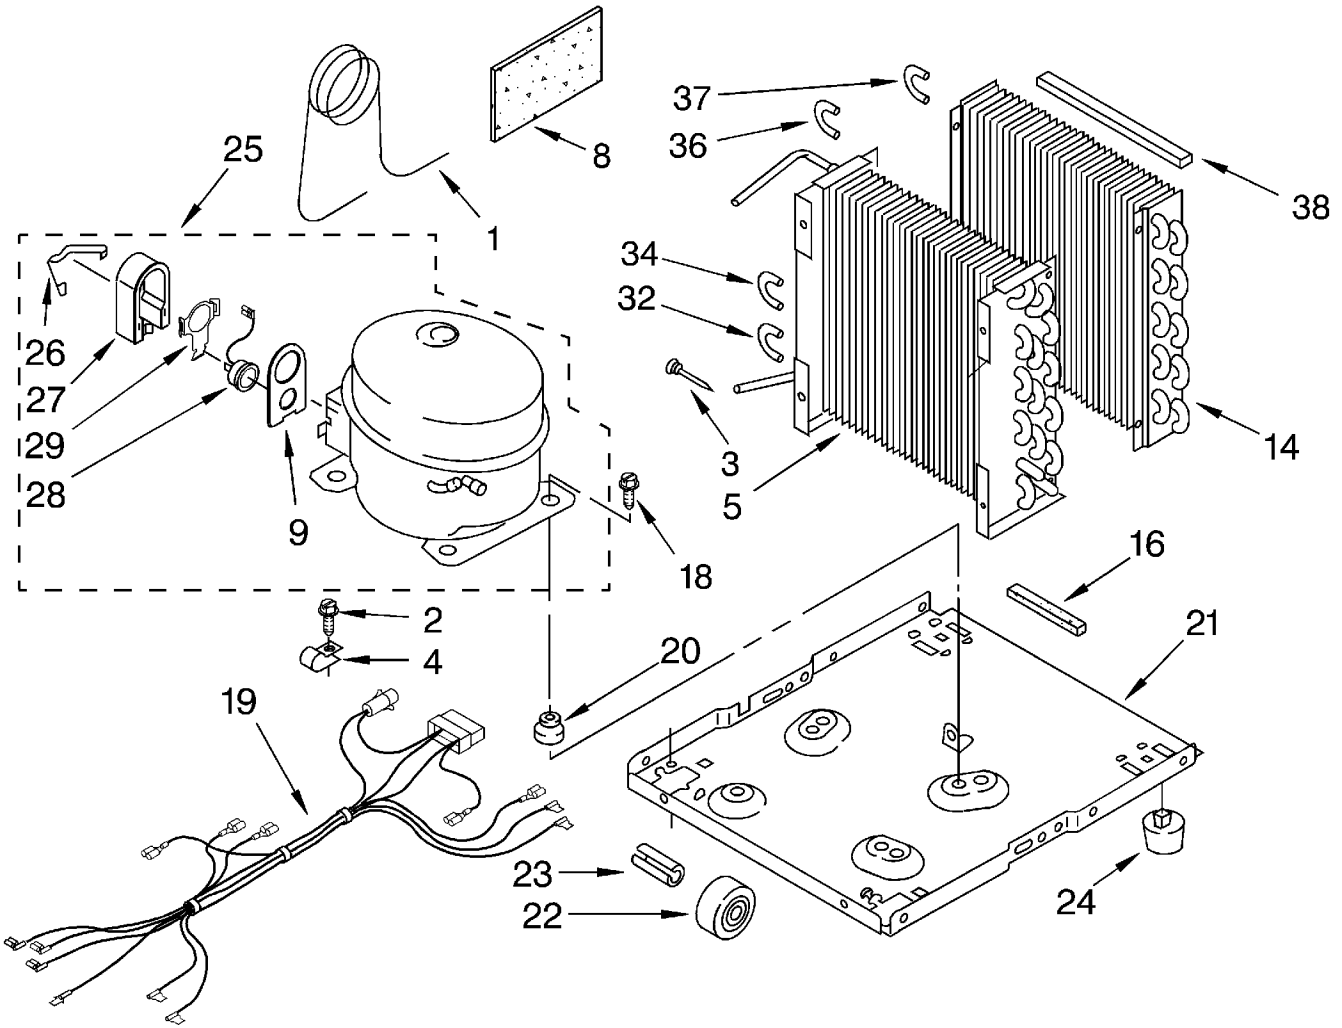

----- Manual continues below -----

PARTS LIST

for

DEHUMIDIFIER

MODEL
D50B0

FOR CUSTOMER SATISFACTION ALWAYS USE
FACTORY SPECIFICATION PARTS

AIR FLOW AND CONTROL PARTS

For Model: D50B0

1	1164804	Light, Indicator
2	1166055	Humidistat, Control
3	1167040	Bracket, Control
4	1166806	Knob, Control
5	488480	Screw, S.M. #8 x 1/2
6	1162586	Capacitor
7	1164779	Thermostat, De-icer
8	488234	Screw, 8-32 x 1/4 (2)
9	1159258	Cap, Tab
10	1164813	Motor, Fan
11	949645	Blade, Fan
12	1163801	Bracket, Cap Mtg
13	999747	Switch, Water Level Control
14	1164784	Cord, Appliance
15	487871	Screw, 8-32 x 3/8
16	1166838	Plate, Orifice
17	1162704	Seal
18	489001	Palnut, 3/8-32
19	1161718	Spring, Water Level
20	488480	Screw, 8x1/2 (2)
21		Washer, Repair
	489083	.030 Thickness
	1168324	.062 Thickness
	489091	.091 Thickness
23	1163800	Support
24	1159222	Screw (2)
25	602851	Tie, Cable (2)
33	471363	Clamp, Tube To Evaporator Mtg (2)
34	486194	Screw #8 x 1/2

UNIT PARTS

For Model: D50B0

1	1168191	Tube, Restrictor (36.0" Length)
2	486194	Screw #8 x 1/2
3	1162526	Strainer
4	1180752	Relief, Strain
5	1167544	Condenser
8	1162650	Insulation (Restrictor Tube)
9	1167017	Gasket, Cover
14	1168184	Evaporator
16	1162372	Seal
18	1166034	Bolt, 1/4 - 28 x 1
19	1167026	Harness, Wire
20	1100826	Grommet (4)
21	1157584	Base
22	998726	Roller (2)
23	489015	Roll Pin (2)
24	951886	Glide (2)
25	1167003	Compressor, (Complete Assembly)
26	1167006	Retainer, Cover
27	1167005	Cover, Terminal
28	1167004	Overload
29	1167008	Spring, Overload
32	708532	Bend, Return (4)
34	708531	Bend, Return (10)
36	855199	Bend, Return (8)
37	854624	Bend, Return (1)
38	1162348	Seal, Evap. Top

REFRIGERANT CHARGE 8.50 OZ.

CABINET PARTS

For Model: D50B0

1	1166059	Cabinet
2	1166815	Screw 8-32 x 1/2
3	998813	Retainer, Pin (2) (Rear Grille)
4	1168288	Grille, Front
5	998846	Lens, Light
6	1166805	Grille, Rear
7	488624	Screw, SM #8 x 3/8
9	1166816	Screw (4)
10	1166060	Pan, Condensate