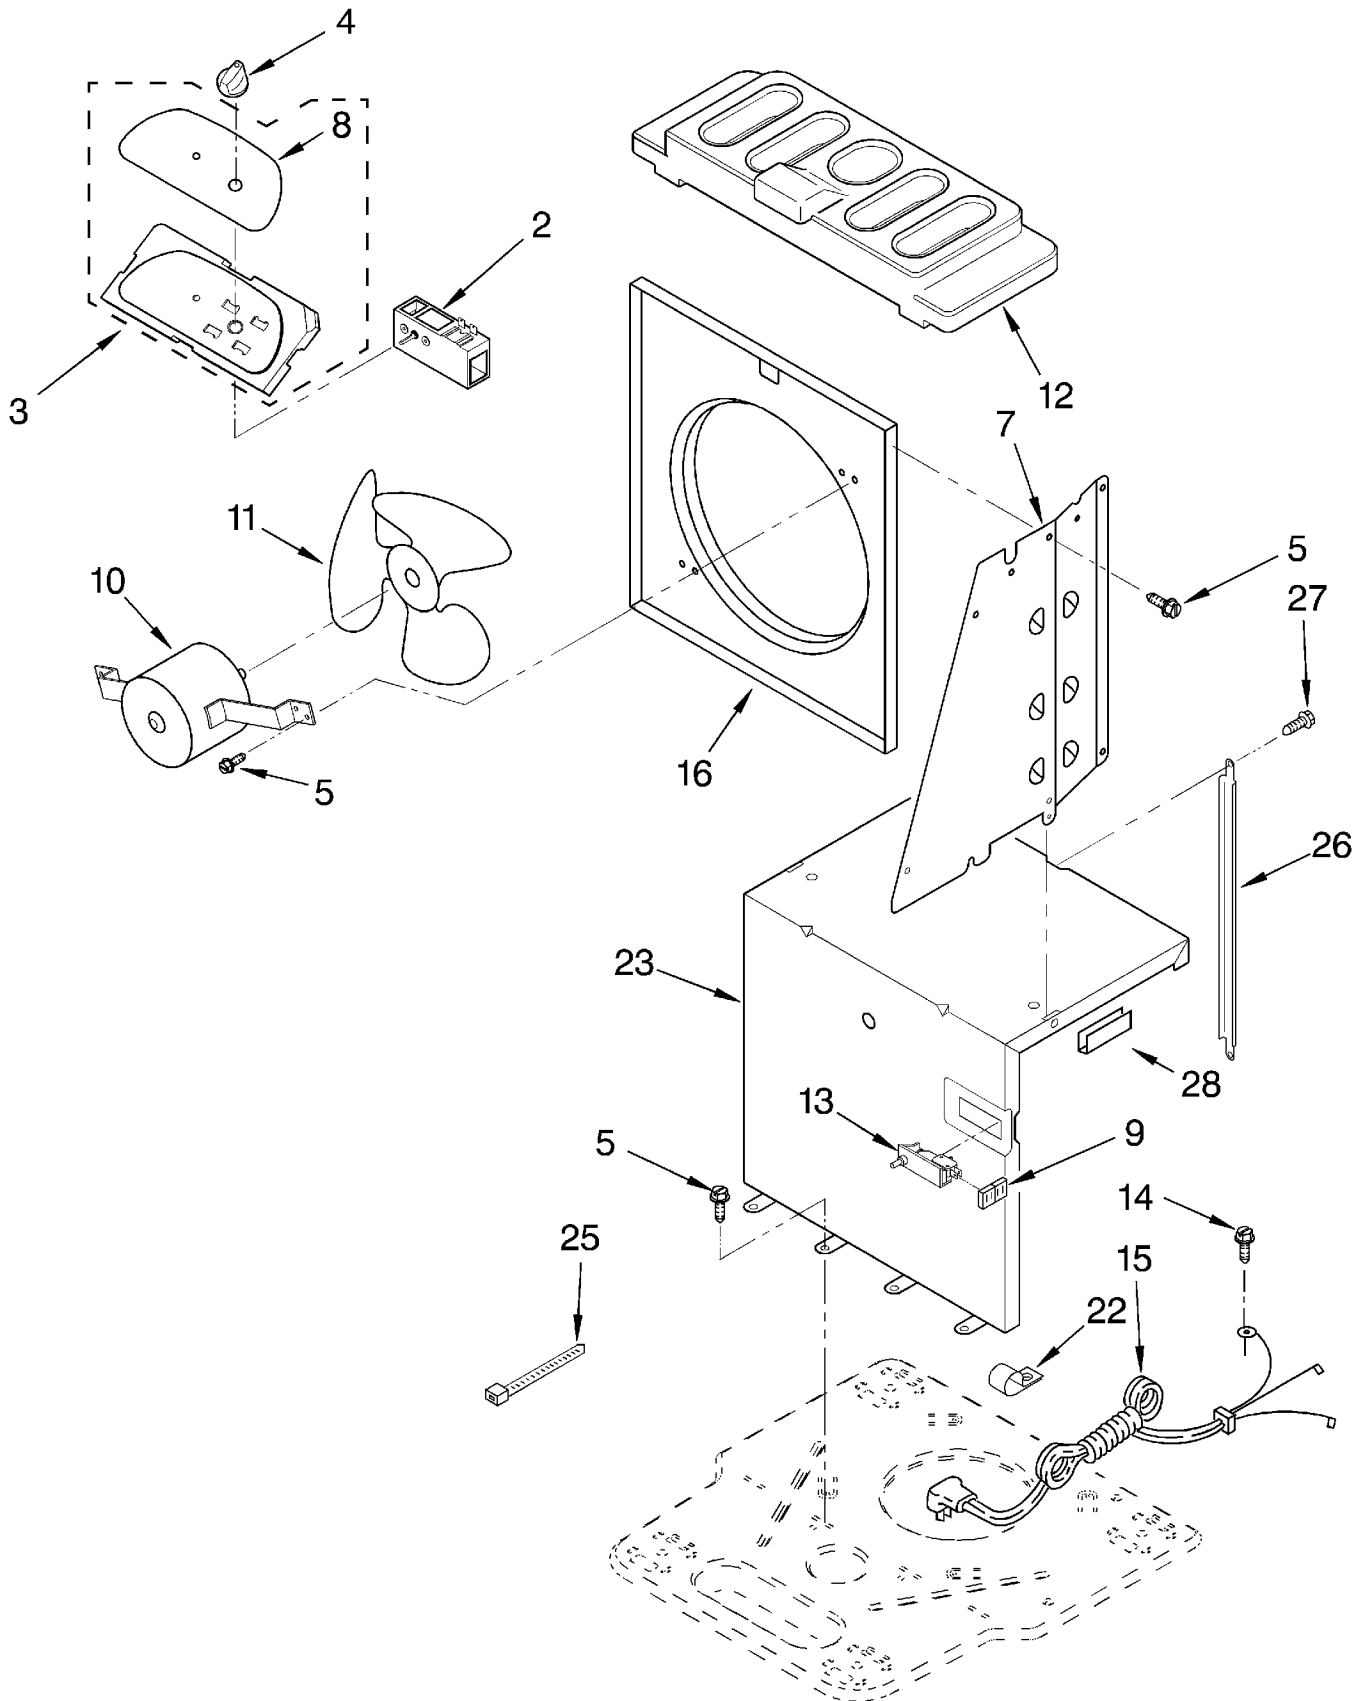

# AIR FLOW AND CONTROL PARTS

For Model: DH25G0

2	1168670	Humidistat, Control
3	1168814	Assembly, Control Panel
4	1172091	Knob
5	488480	Screw, Sm #8 x 1/2
7		Panel, Air System
	1168758	Left Side
	1168759	Right Side
8	1172083	Escutcheon
9	1168781	Barrier, Bucket Fill Switch
10	1168811	Motor, Fan
11	1168731	Blade, Fan
12	1168681	Cover, Air System
13	1168699	Switch, Bucket Fill/Check
14	487871	Screw, 8-32 x 3/8
15	1168703	Cord, Appliance
16	1168666	Plate, Orifice
22	1180504	Relief, Strain
23	1168735	Support, Air System
25	857547	Tie, Cable
26	1168752	Brace, Support
27	1157158	Screw, 8-18 X 3/8
28	1180634	Edge Guard

# UNIT PARTS

For Model: DH25G0

1		LITERATURE PARTS
	LIT1168823	Wiring Diagram
	LIT1168835	Use & Care Guide
	LIT1181932	Repair Parts List
2	1172076	Tube, Restrictor (Length 36.00")
3	1162526	Strainer
4	1169762	Bend, Return (2)
6	950061	Spring, Overload
7	1181854	Condenser
8	708531	Bend, Return (12)
10	1172077	Overload, Protector
11	950058	Relay, Start
12	950055	Cover, Terminal
13	950056	Retainer, Cover
14	1168726	Evaporator
15	488480	Screw, 8 x 1/2 (4)
16	680975	Washer
17	24364001	Clip, Compressor
19	1168810	Harness, Wire
20	1168722	Grommet (4)
21	1168654	Base
22	1164241	Caster (4)
25	1164773	Compressor, (Complete Assembly)
26	1168761	Pan, Drain
27	854624	Bend, Return (9)
29	1162650	Insulation (Restrictor Tube)