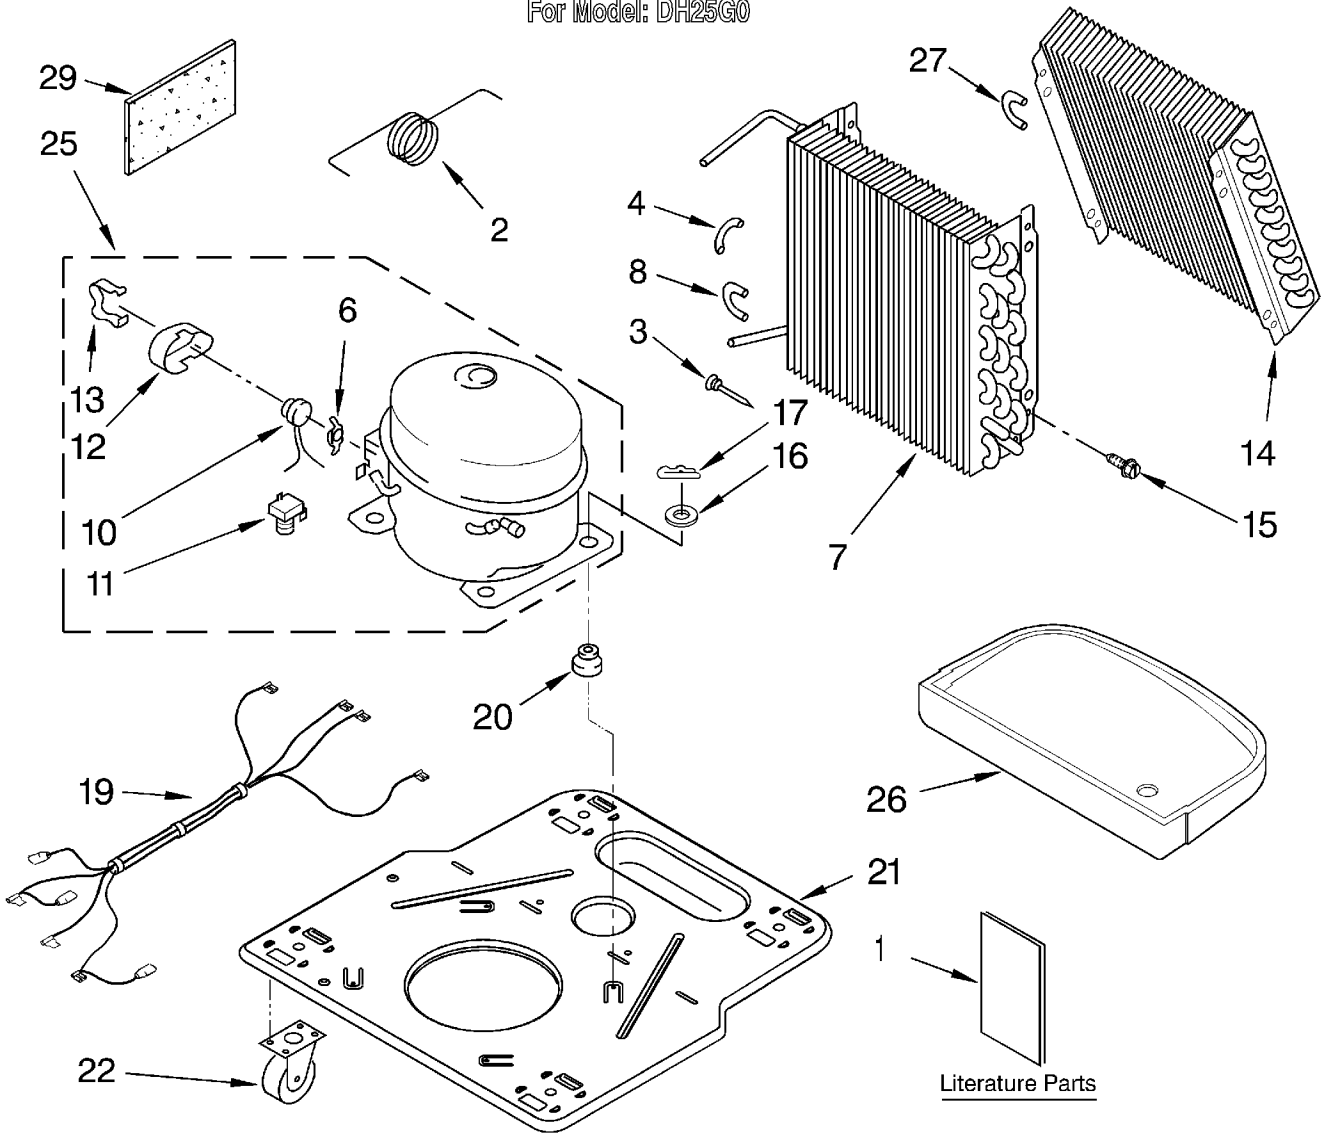

# AIR FLOW AND CONTROL PARTS

For Model: DH25G0

2	1168670	Humidistat, Control
3	1168814	Assembly, Control Panel
4	1172091	Knob
5	488480	Screw, Sm #8 x 1/2
7		Panel, Air System
	1168758	Left Side
	1168759	Right Side
8	1172083	Escutcheon
9	1168781	Barrier, Bucket Fill Switch
10	1168811	Motor, Fan
11	1168731	Blade, Fan
12	1168681	Cover, Air System
13	1168699	Switch, Bucket Fill/Check
14	487871	Screw, 8-32 x 3/8
15	1168703	Cord, Appliance
16	1168666	Plate, Orifice
22	1180504	Relief, Strain
23	1168735	Support, Air System
25	857547	Tie, Cable
26	1168752	Brace, Support
27	1157158	Screw, 8-18 X 3/8
28	1180634	Edge Guard

# UNIT PARTS

For Model: DH25G0

1		LITERATURE PARTS
	LIT1168823	Wiring Diagram
	LIT1168835	Use & Care Guide
	LIT1181932	Repair Parts List
2	1172076	Tube, Restrictor (Length 36.00")
3	1162526	Strainer
4	1169762	Bend, Return (2)
6	950061	Spring, Overload
7	1181854	Condenser
8	708531	Bend, Return (12)
10	1172077	Overload, Protector
11	950058	Relay, Start
12	950055	Cover, Terminal
13	950056	Retainer, Cover
14	1168726	Evaporator
15	488480	Screw, 8 x 1/2 (4)
16	680975	Washer
17	24364001	Clip, Compressor
19	1168810	Harness, Wire
20	1168722	Grommet (4)
21	1168654	Base
22	1164241	Caster (4)
25	1164773	Compressor, (Complete Assembly)
26	1168761	Pan, Drain
27	854624	Bend, Return (9)
29	1162650	Insulation (Restrictor Tube)