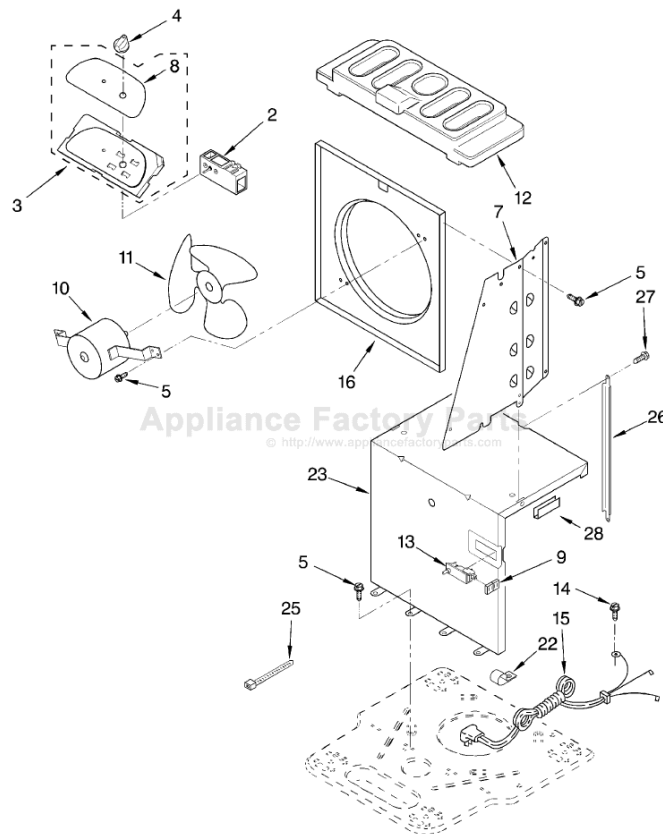

[Find Your WHIRLPOOL Dehumidifier Parts - Select From 309 Models](#)

----- Manual continues below -----