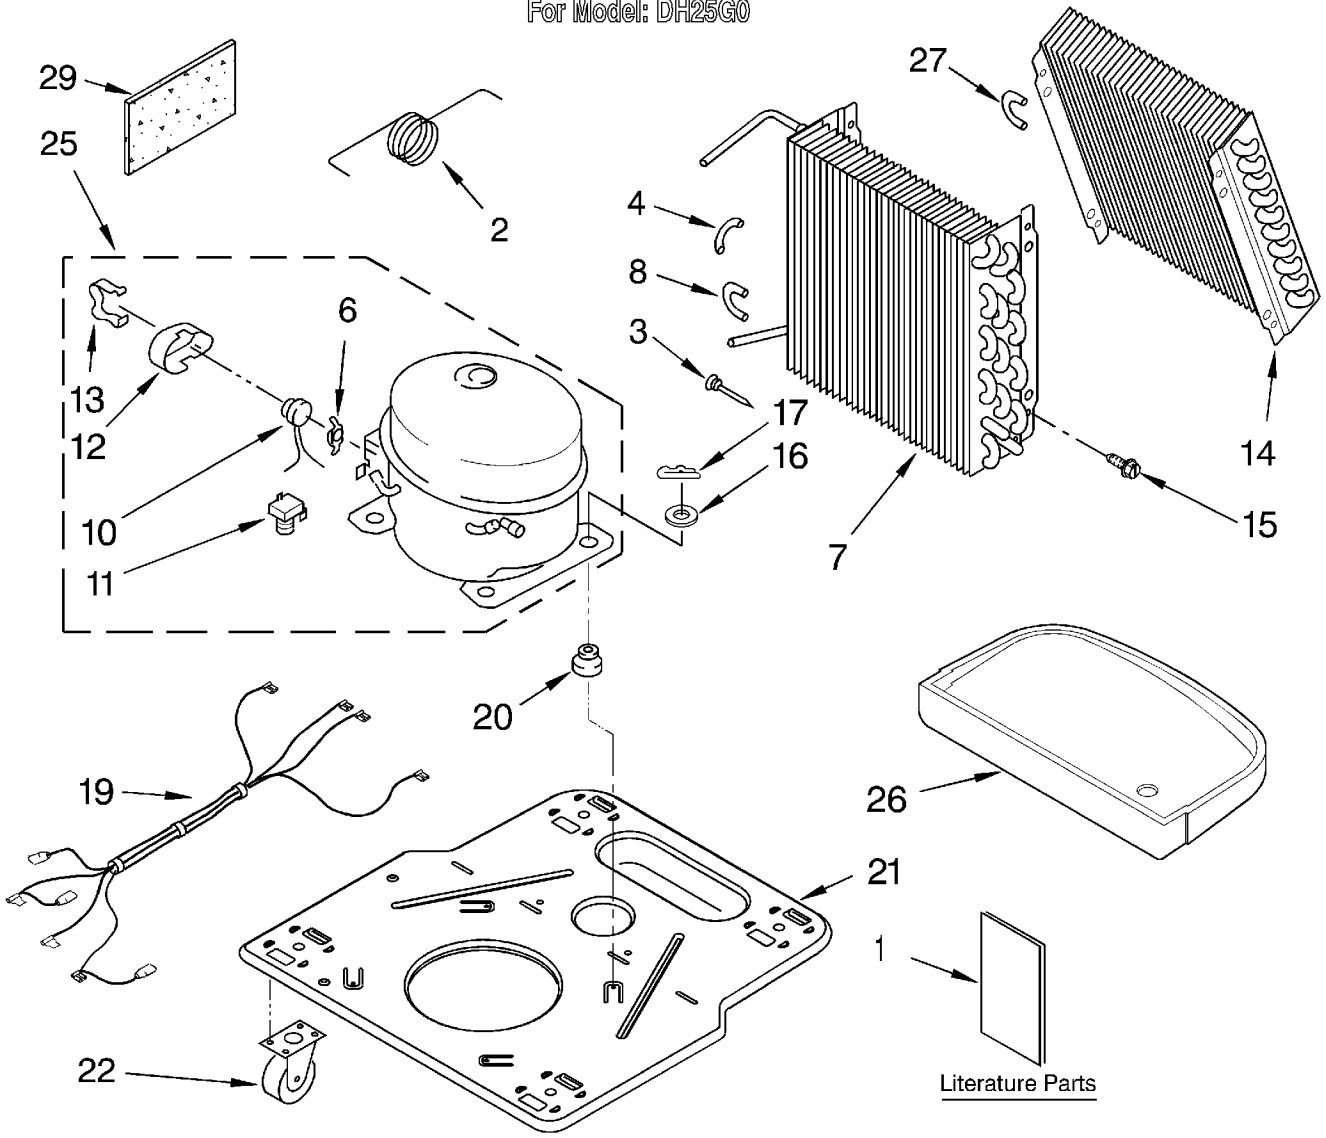

----- Manual continues below -----

PARTS LIST

for

DEHUMIDIFIER

MODEL
DH25G0

FOR CUSTOMER SATISFACTION ALWAYS USE
FACTORY SPECIFICATION PARTS

AIR FLOW AND CONTROL PARTS

For Model: DH25G0

2	1168670	Humidistat, Control
3	1168814	Assembly, Control Panel
4	1172091	Knob
5	488480	Screw, Sm #8 x 1/2
7		Panel, Air System
	1168758	Left Side
	1168759	Right Side
8	1172083	Escutcheon
9	1168781	Barrier, Bucket Fill Switch
10	1168811	Motor, Fan
11	1168731	Blade, Fan
12	1168681	Cover, Air System
13	1168699	Switch, Bucket Fill/Check
14	487871	Screw, 8-32 x 3/8
15	1168703	Cord, Appliance
16	1168666	Plate, Orifice
22	1180504	Relief, Strain
23	1168735	Support, Air System
25	857547	Tie, Cable
26	1168752	Brace, Support
27	1157158	Screw, 8-18 X 3/8
28	1180634	Edge Guard

UNIT PARTS

For Model: DH25G0

1		LITERATURE PARTS
	LIT1168823	Wiring Diagram
	LIT1168835	Use & Care Guide
	LIT1181932	Repair Parts List
2	1172076	Tube, Restrictor (Length 36.00")
3	1162526	Strainer
4	1169762	Bend, Return (2)
6	950061	Spring, Overload
7	1181854	Condenser
8	708531	Bend, Return (12)
10	1172077	Overload, Protector
11	950058	Relay, Start
12	950055	Cover, Terminal
13	950056	Retainer, Cover
14	1168726	Evaporator
15	488480	Screw, 8 x 1/2 (4)
16	680975	Washer
17	24364001	Clip, Compressor
19	1168810	Harness, Wire
20	1168722	Grommet (4)
21	1168654	Base
22	1164241	Caster (4)
25	1164773	Compressor, (Complete Assembly)
26	1168761	Pan, Drain
27	854624	Bend, Return (9)
29	1162650	Insulation (Restrictor Tube)