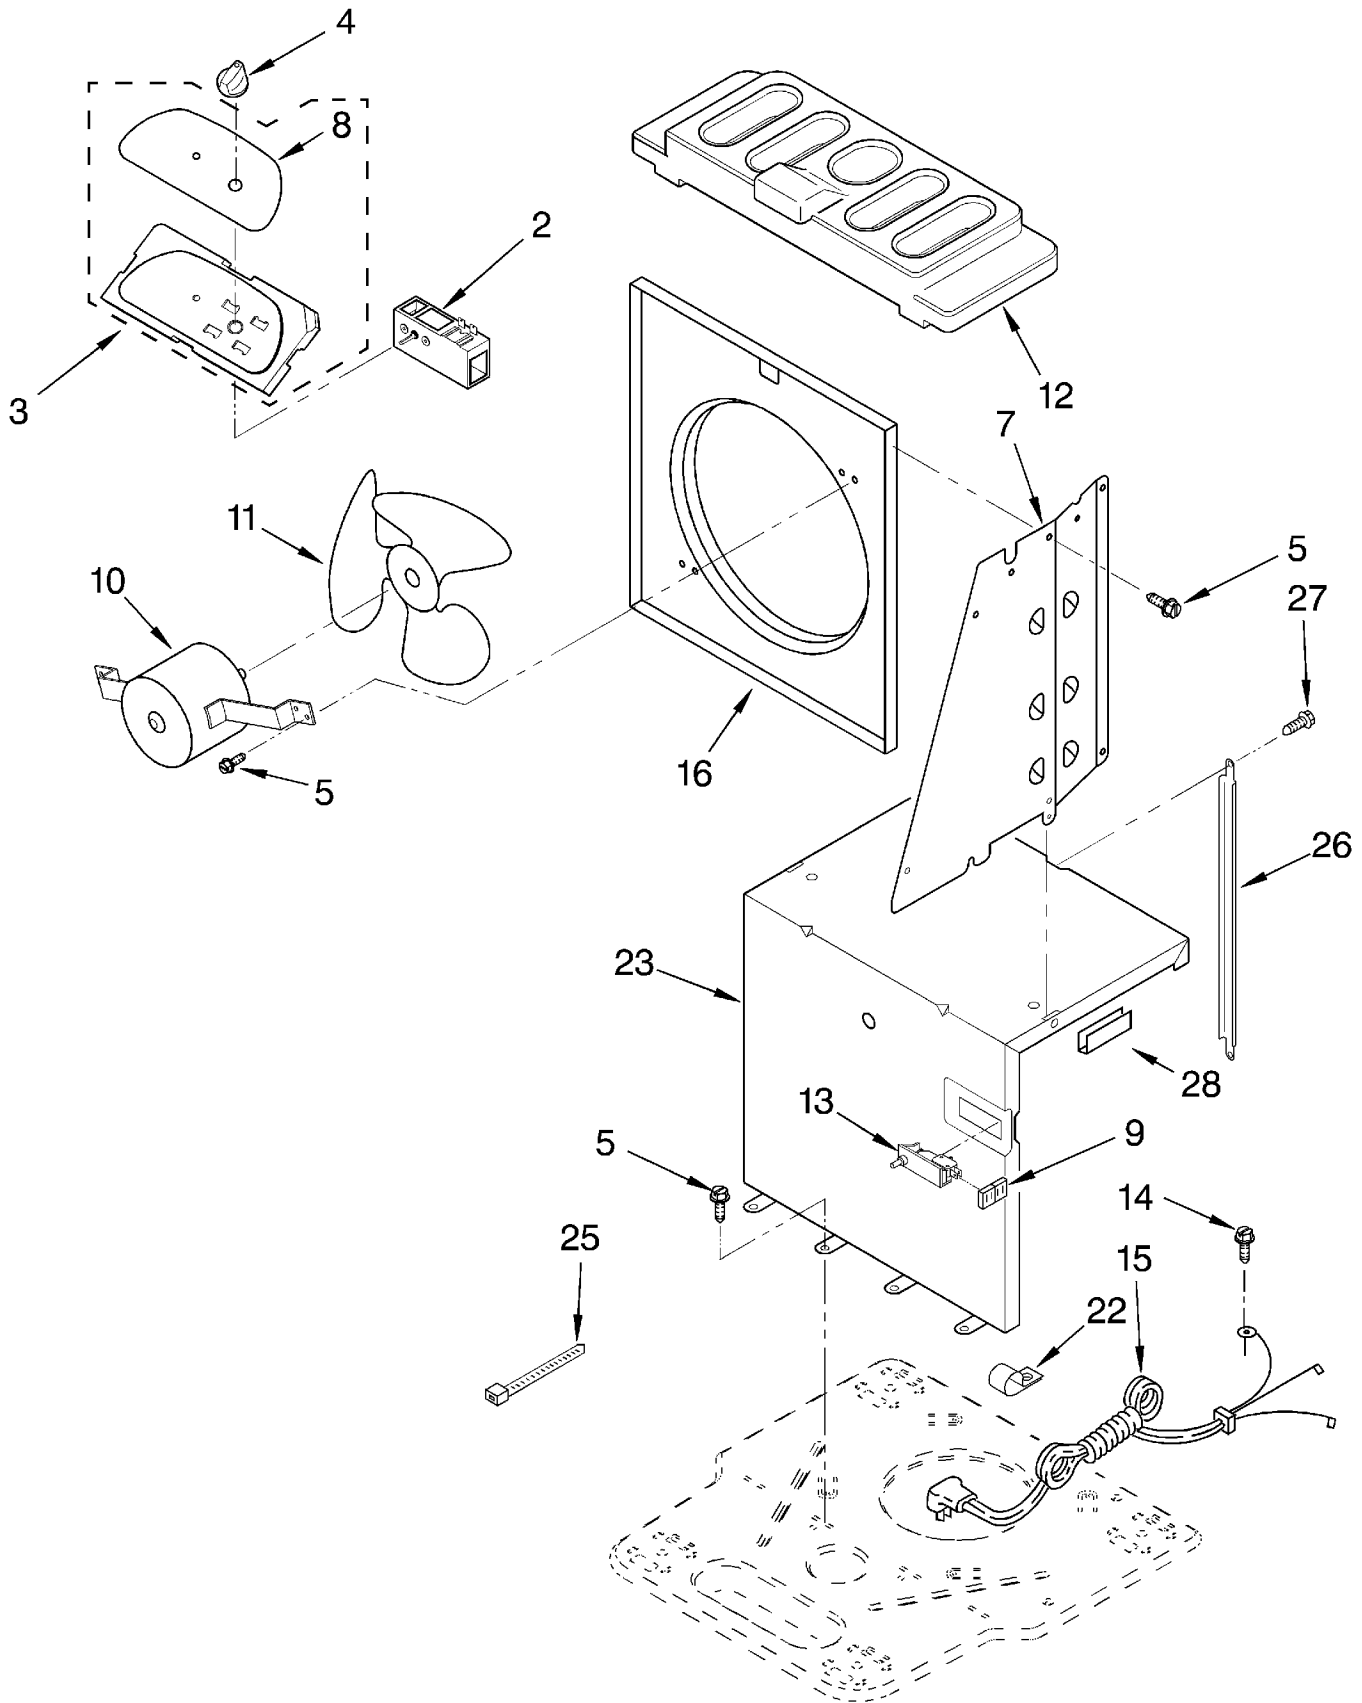

----- Manual continues below -----

PARTS LIST

for

DEHUMIDIFIER

MODEL
DH25G0

FOR CUSTOMER SATISFACTION ALWAYS USE
FACTORY SPECIFICATION PARTS

AIR FLOW AND CONTROL PARTS

For Model: DH25G0

2	1168670	Humidistat, Control
3	1168814	Assembly, Control Panel
4	1172091	Knob
5	488480	Screw, Sm #8 x 1/2
7		Panel, Air System
	1168758	Left Side
	1168759	Right Side
8	1172083	Escutcheon
9	1168781	Barrier, Bucket Fill Switch
10	1168811	Motor, Fan
11	1168731	Blade, Fan
12	1168681	Cover, Air System
13	1168699	Switch, Bucket Fill/Check
14	487871	Screw, 8-32 x 3/8
15	1168703	Cord, Appliance
16	1168666	Plate, Orifice
22	1180504	Relief, Strain
23	1168735	Support, Air System
25	857547	Tie, Cable
26	1168752	Brace, Support
27	1157158	Screw, 8-18 X 3/8
28	1180634	Edge Guard

UNIT PARTS

For Model: DH25G0

1		LITERATURE PARTS
	LIT1168823	Wiring Diagram
	LIT1168835	Use & Care Guide
	LIT1181932	Repair Parts List
2	1172076	Tube, Restrictor (Length 36.00")
3	1162526	Strainer
4	1169762	Bend, Return (2)
6	950061	Spring, Overload
7	1181854	Condenser
8	708531	Bend, Return (12)
10	1172077	Overload, Protector
11	950058	Relay, Start
12	950055	Cover, Terminal
13	950056	Retainer, Cover
14	1168726	Evaporator
15	488480	Screw, 8 x 1/2 (4)
16	680975	Washer
17	24364001	Clip, Compressor
19	1168810	Harness, Wire
20	1168722	Grommet (4)
21	1168654	Base
22	1164241	Caster (4)
25	1164773	Compressor, (Complete Assembly)
26	1168761	Pan, Drain
27	854624	Bend, Return (9)
29	1162650	Insulation (Restrictor Tube)