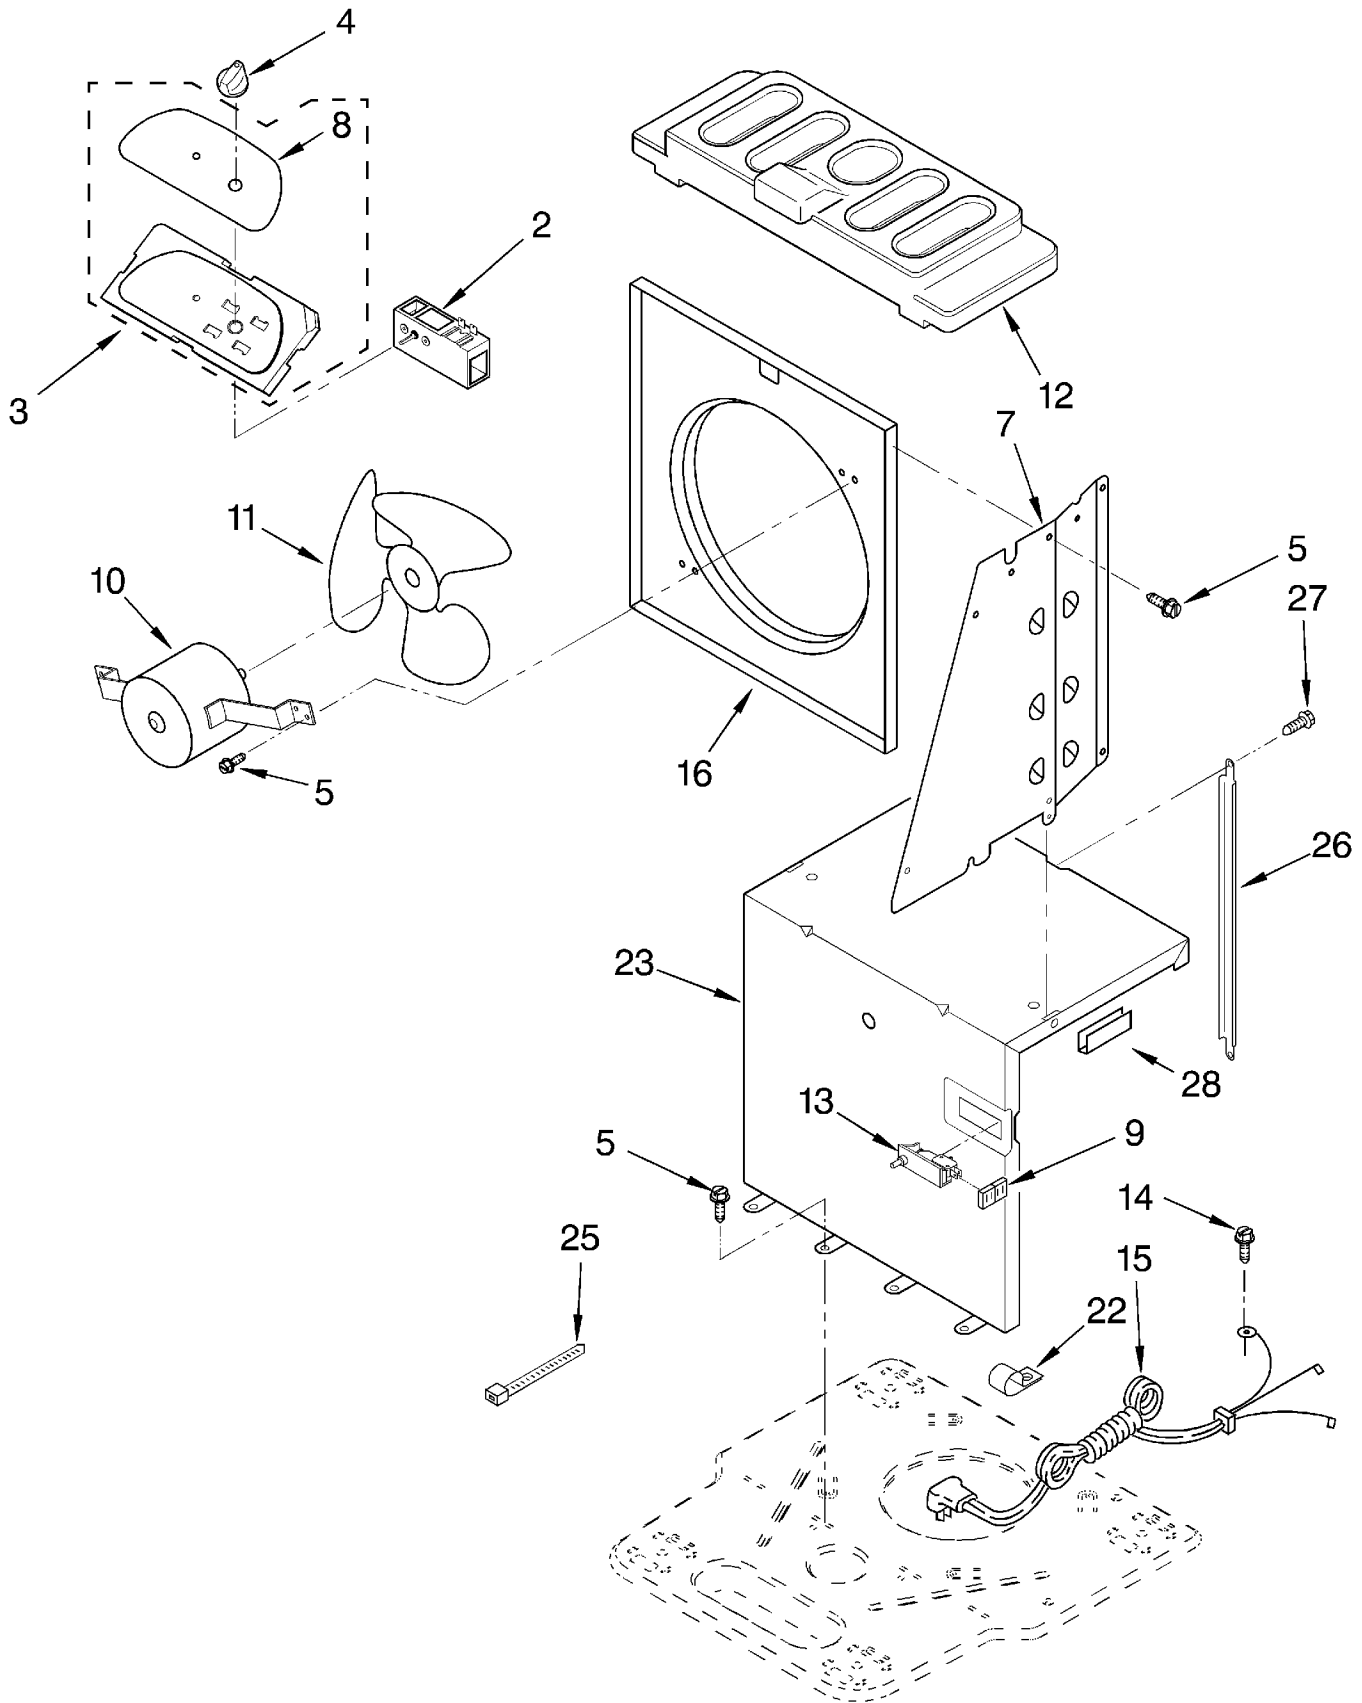

# AIR FLOW AND CONTROL PARTS

For Model: DH25G0

2	1168670	Humidistat, Control
3	1168814	Assembly, Control Panel
4	1172091	Knob
5	488480	Screw, Sm #8 x 1/2
7		Panel, Air System
	1168758	Left Side
	1168759	Right Side
8	1172083	Escutcheon
9	1168781	Barrier, Bucket Fill Switch
10	1168811	Motor, Fan
11	1168731	Blade, Fan
12	1168681	Cover, Air System
13	1168699	Switch, Bucket Fill/Check
14	487871	Screw, 8-32 x 3/8
15	1168703	Cord, Appliance
16	1168666	Plate, Orifice
22	1180504	Relief, Strain
23	1168735	Support, Air System
25	857547	Tie, Cable
26	1168752	Brace, Support
27	1157158	Screw, 8-18 X 3/8
28	1180634	Edge Guard

# UNIT PARTS

For Model: DH25G0

1		LITERATURE PARTS
	LIT1168823	Wiring Diagram
	LIT1168835	Use & Care Guide
	LIT1181932	Repair Parts List
2	1172076	Tube, Restrictor (Length 36.00")
3	1162526	Strainer
4	1169762	Bend, Return (2)
6	950061	Spring, Overload
7	1181854	Condenser
8	708531	Bend, Return (12)
10	1172077	Overload, Protector
11	950058	Relay, Start
12	950055	Cover, Terminal
13	950056	Retainer, Cover
14	1168726	Evaporator
15	488480	Screw, 8 x 1/2 (4)
16	680975	Washer
17	24364001	Clip, Compressor
19	1168810	Harness, Wire
20	1168722	Grommet (4)
21	1168654	Base
22	1164241	Caster (4)
25	1164773	Compressor, (Complete Assembly)
26	1168761	Pan, Drain
27	854624	Bend, Return (9)
29	1162650	Insulation (Restrictor Tube)