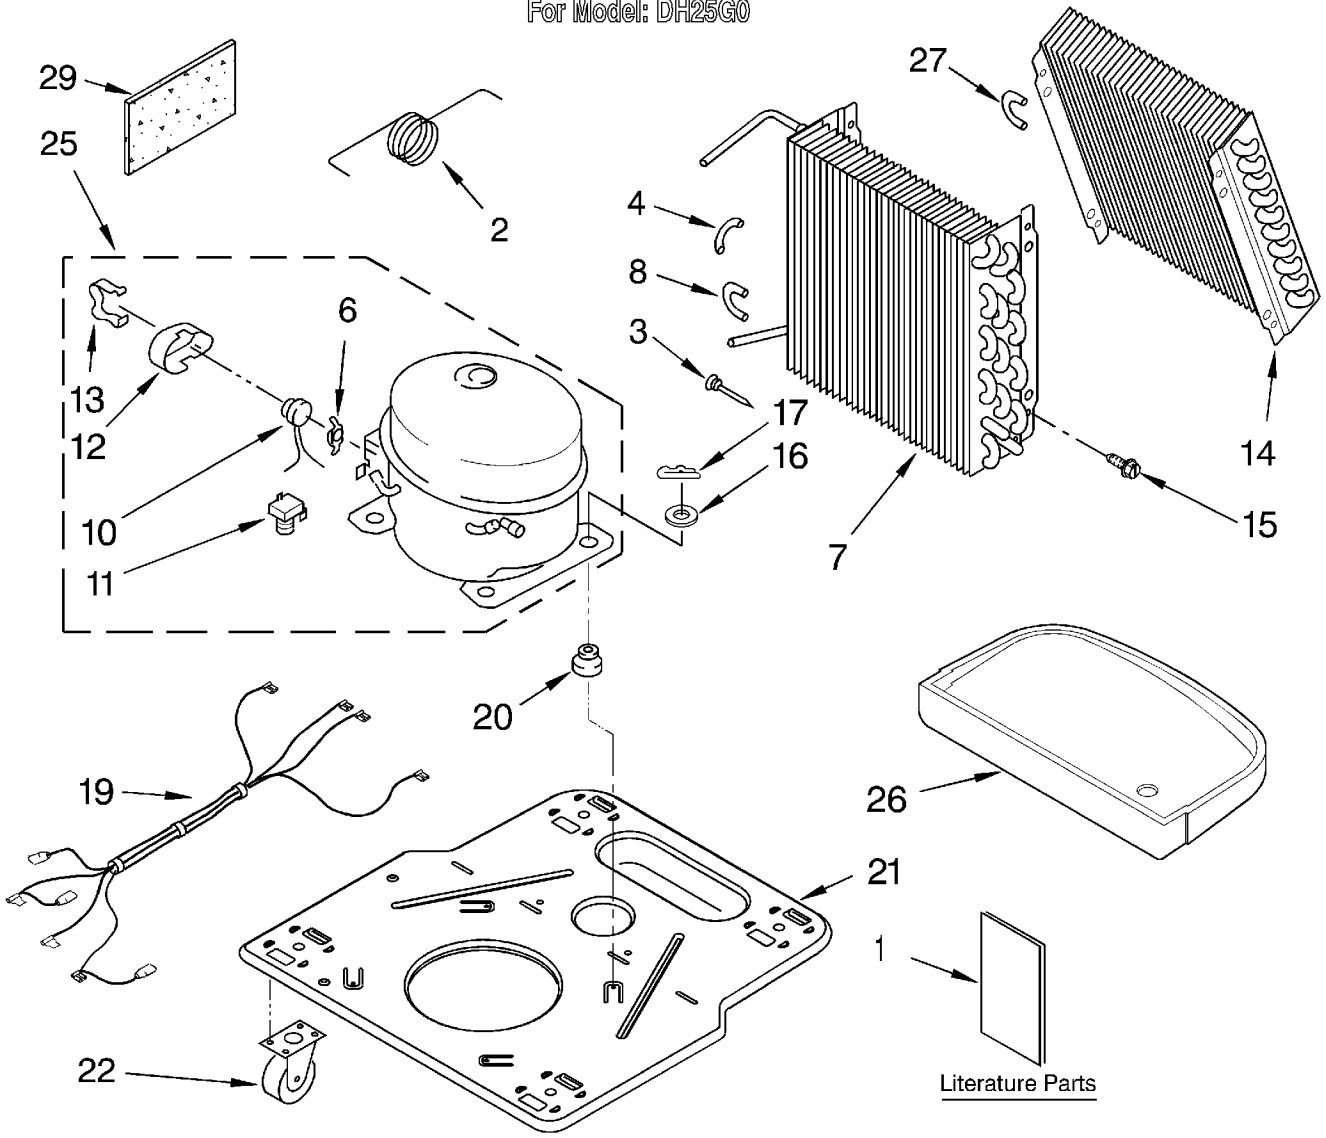

# AIR FLOW AND CONTROL PARTS

For Model: DH25G0

2	1168670	Humidistat, Control
3	1168814	Assembly, Control Panel
4	1172091	Knob
5	488480	Screw, Sm #8 x 1/2
7		Panel, Air System
	1168758	Left Side
	1168759	Right Side
8	1172083	Escutcheon
9	1168781	Barrier, Bucket Fill Switch
10	1168811	Motor, Fan
11	1168731	Blade, Fan
12	1168681	Cover, Air System
13	1168699	Switch, Bucket Fill/Check
14	487871	Screw, 8-32 x 3/8
15	1168703	Cord, Appliance
16	1168666	Plate, Orifice
22	1180504	Relief, Strain
23	1168735	Support, Air System
25	857547	Tie, Cable
26	1168752	Brace, Support
27	1157158	Screw, 8-18 X 3/8
28	1180634	Edge Guard

# UNIT PARTS

For Model: DH25G0

1		LITERATURE PARTS
	LIT1168823	Wiring Diagram
	LIT1168835	Use & Care Guide
	LIT1181932	Repair Parts List
2	1172076	Tube, Restrictor (Length 36.00")
3	1162526	Strainer
4	1169762	Bend, Return (2)
6	950061	Spring, Overload
7	1181854	Condenser
8	708531	Bend, Return (12)
10	1172077	Overload, Protector
11	950058	Relay, Start
12	950055	Cover, Terminal
13	950056	Retainer, Cover
14	1168726	Evaporator
15	488480	Screw, 8 x 1/2 (4)
16	680975	Washer
17	24364001	Clip, Compressor
19	1168810	Harness, Wire
20	1168722	Grommet (4)
21	1168654	Base
22	1164241	Caster (4)
25	1164773	Compressor, (Complete Assembly)
26	1168761	Pan, Drain
27	854624	Bend, Return (9)
29	1162650	Insulation (Restrictor Tube)