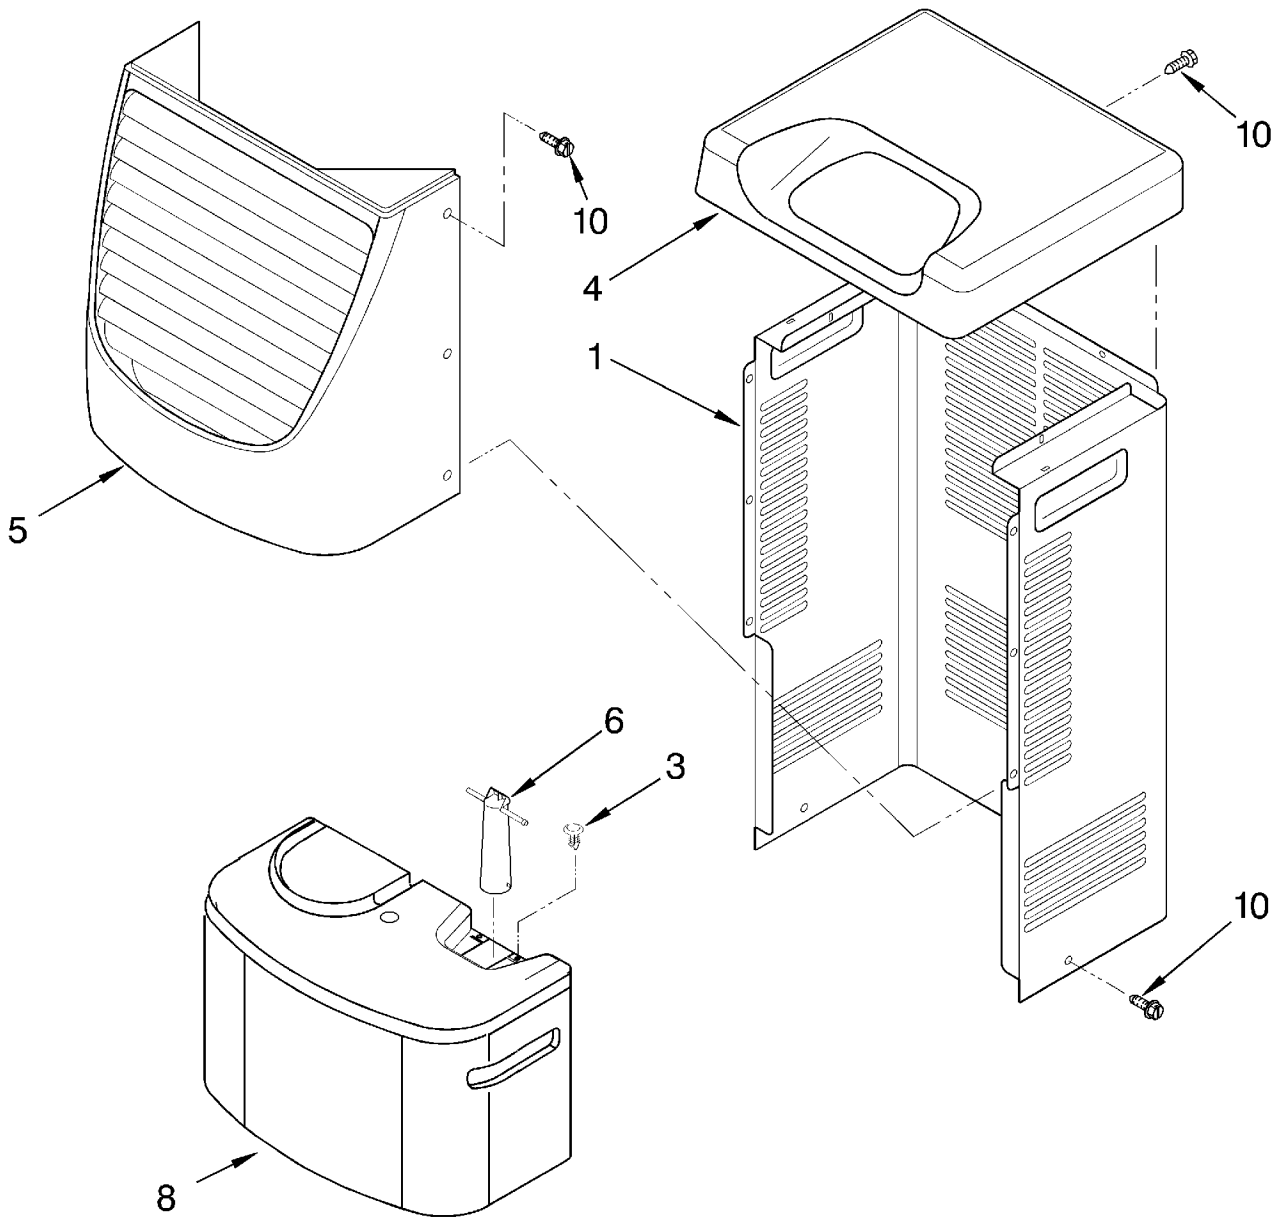

CABINET PARTS

For Model: DH25G0