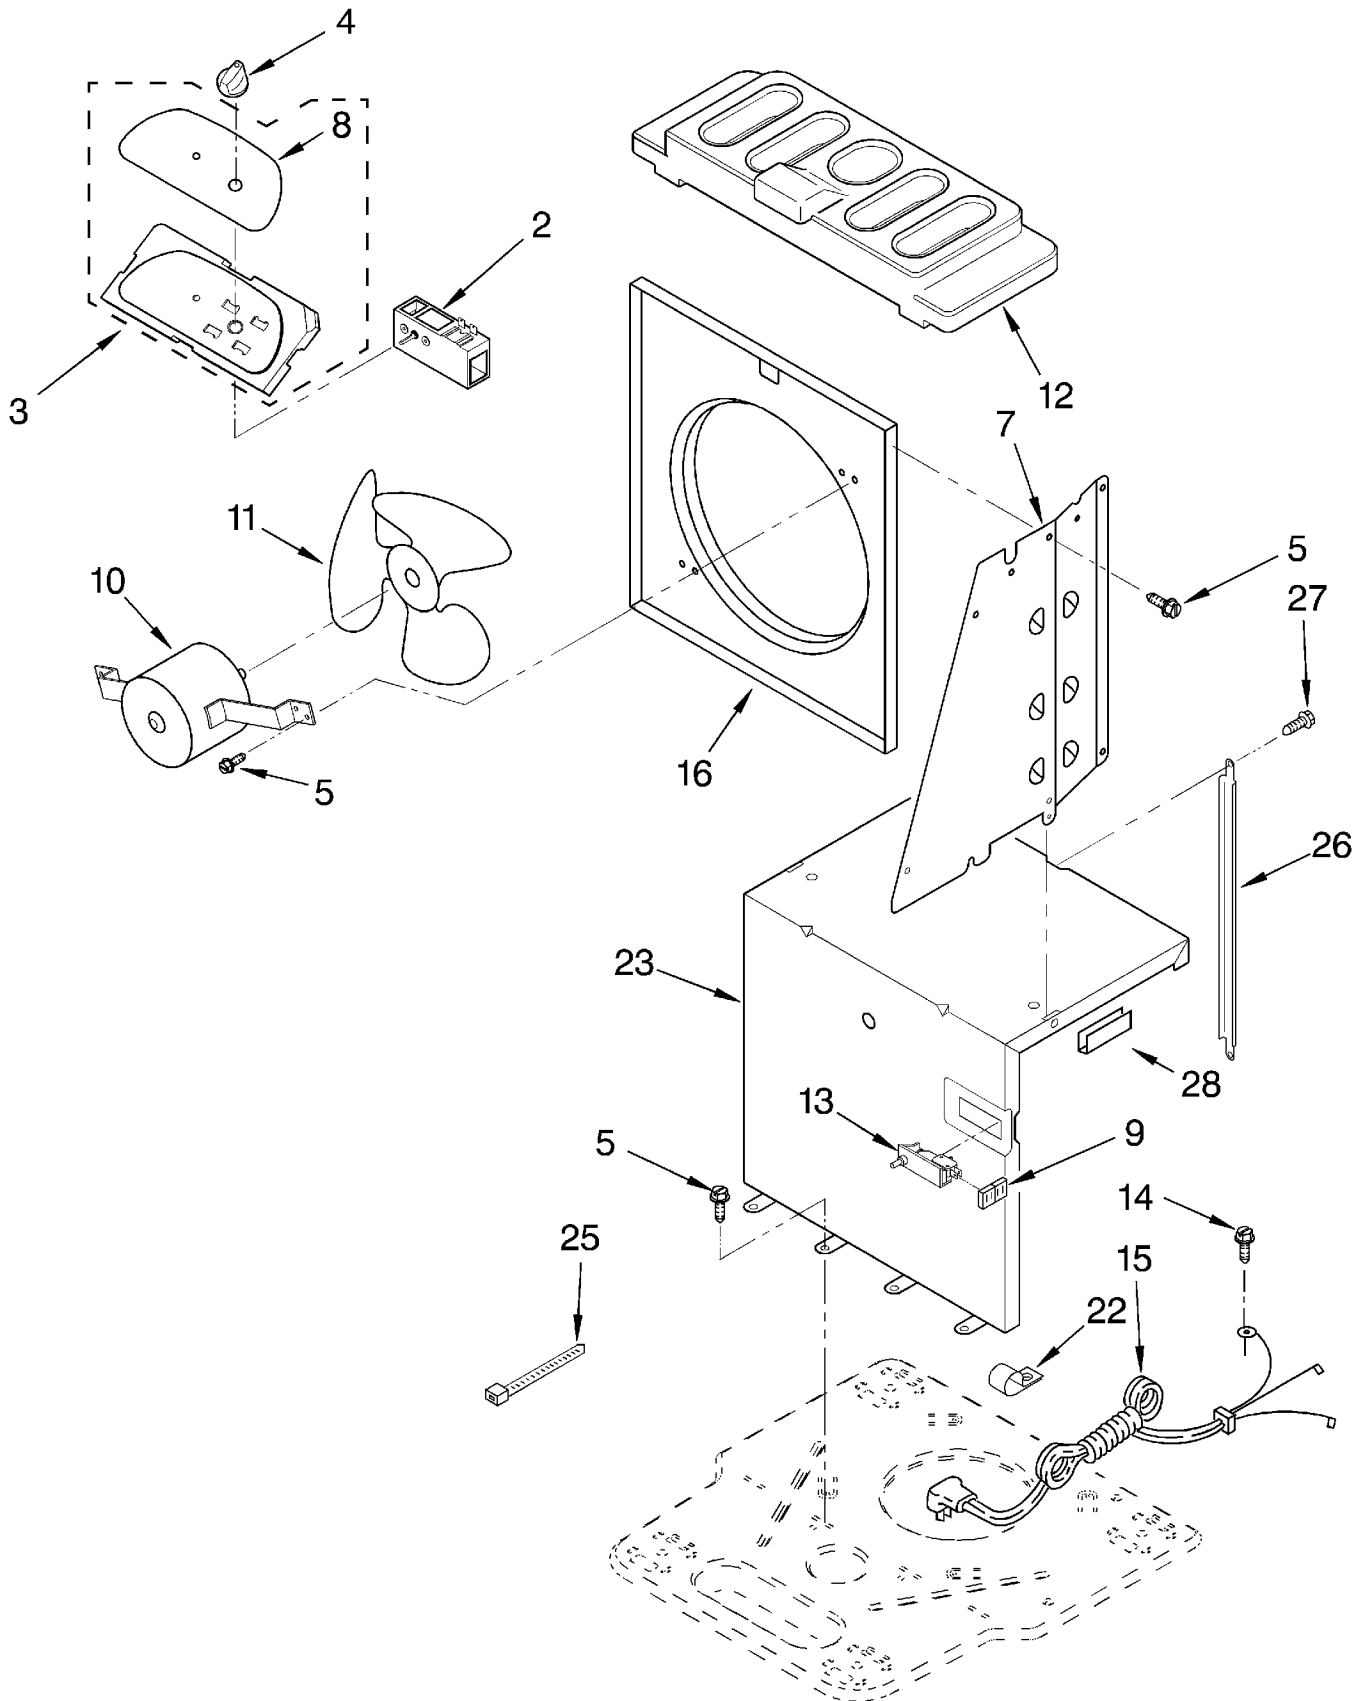

----- Manual continues below -----

PARTS LIST

for

DEHUMIDIFIER

MODEL
DH25G0

FOR CUSTOMER SATISFACTION ALWAYS USE
FACTORY SPECIFICATION PARTS

AIR FLOW AND CONTROL PARTS

For Model: DH25G0

2	1168670	Humidistat, Control
3	1168814	Assembly, Control Panel
4	1172091	Knob
5	488480	Screw, Sm #8 x 1/2
7		Panel, Air System
	1168758	Left Side
	1168759	Right Side
8	1172083	Escutcheon
9	1168781	Barrier, Bucket Fill Switch
10	1168811	Motor, Fan
11	1168731	Blade, Fan
12	1168681	Cover, Air System
13	1168699	Switch, Bucket Fill/Check
14	487871	Screw, 8-32 x 3/8
15	1168703	Cord, Appliance
16	1168666	Plate, Orifice
22	1180504	Relief, Strain
23	1168735	Support, Air System
25	857547	Tie, Cable
26	1168752	Brace, Support
27	1157158	Screw, 8-18 X 3/8
28	1180634	Edge Guard

UNIT PARTS

For Model: DH25G0

1		LITERATURE PARTS
	LIT1168823	Wiring Diagram
	LIT1168835	Use & Care Guide
	LIT1181932	Repair Parts List
2	1172076	Tube, Restrictor (Length 36.00")
3	1162526	Strainer
4	1169762	Bend, Return (2)
6	950061	Spring, Overload
7	1181854	Condenser
8	708531	Bend, Return (12)
10	1172077	Overload, Protector
11	950058	Relay, Start
12	950055	Cover, Terminal
13	950056	Retainer, Cover
14	1168726	Evaporator
15	488480	Screw, 8 x 1/2 (4)
16	680975	Washer
17	24364001	Clip, Compressor
19	1168810	Harness, Wire
20	1168722	Grommet (4)
21	1168654	Base
22	1164241	Caster (4)
25	1164773	Compressor, (Complete Assembly)
26	1168761	Pan, Drain
27	854624	Bend, Return (9)
29	1162650	Insulation (Restrictor Tube)