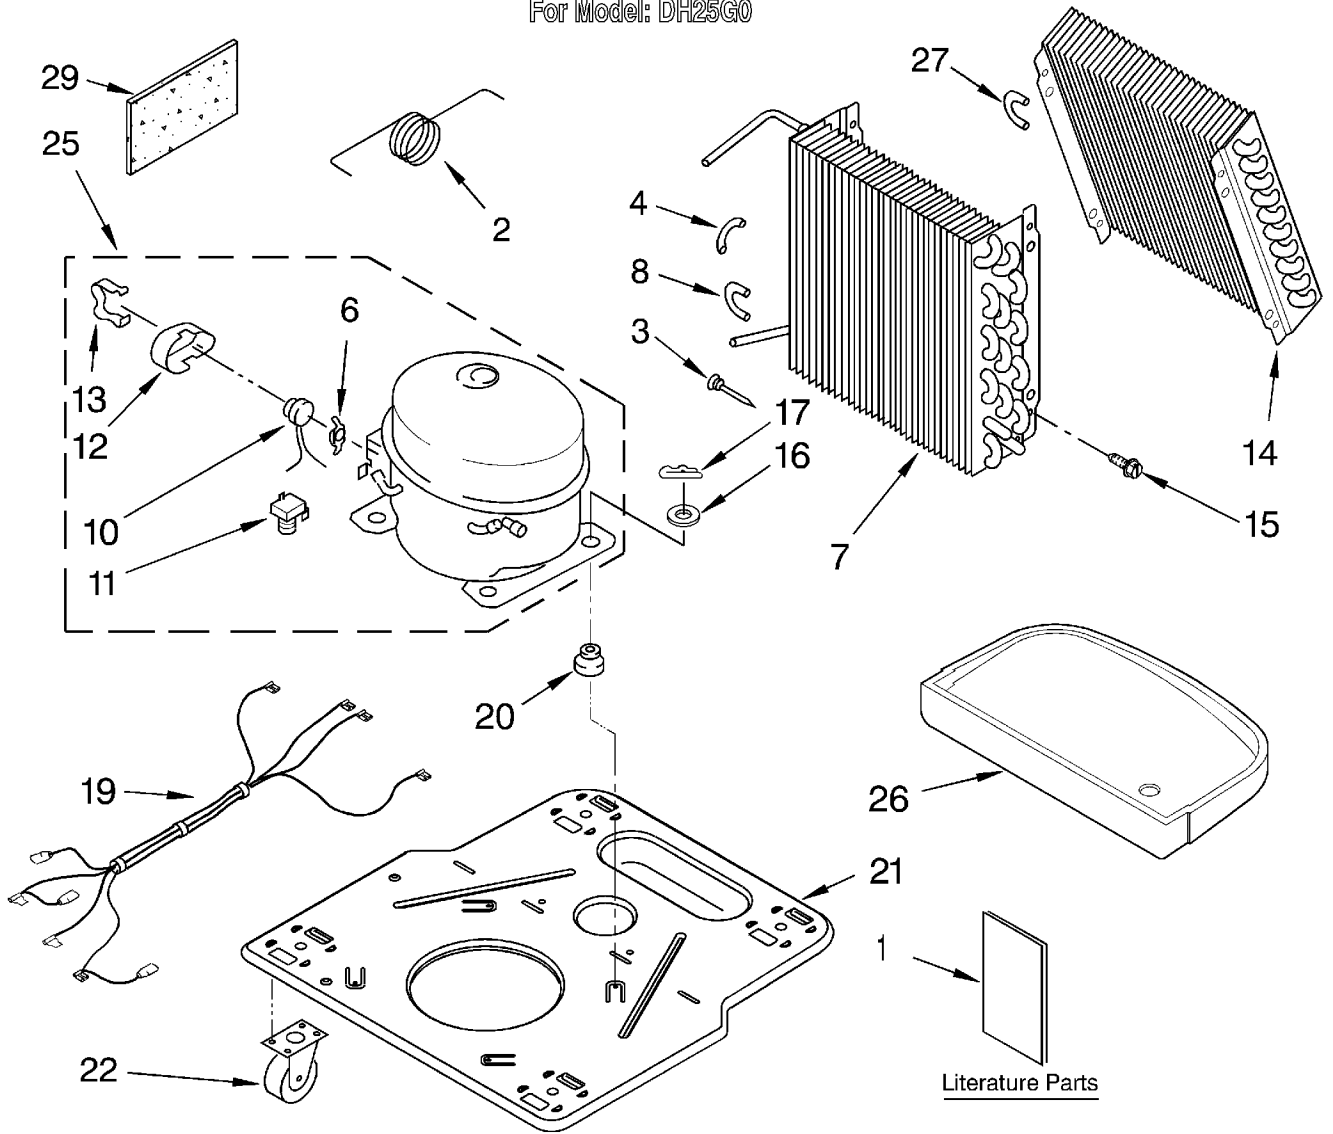

PARTS LIST

for

DEHUMIDIFIER

MODEL
DH25G0

FOR CUSTOMER SATISFACTION ALWAYS USE
FACTORY SPECIFICATION PARTS

AIR FLOW AND CONTROL PARTS

For Model: DH25G0

2	1168670	Humidistat, Control
3	1168814	Assembly, Control Panel
4	1172091	Knob
5	488480	Screw, Sm #8 x 1/2
7		Panel, Air System
	1168758	Left Side
	1168759	Right Side
8	1172083	Escutcheon
9	1168781	Barrier, Bucket Fill Switch
10	1168811	Motor, Fan
11	1168731	Blade, Fan
12	1168681	Cover, Air System
13	1168699	Switch, Bucket Fill/Check
14	487871	Screw, 8-32 x 3/8
15	1168703	Cord, Appliance
16	1168666	Plate, Orifice
22	1180504	Relief, Strain
23	1168735	Support, Air System
25	857547	Tie, Cable
26	1168752	Brace, Support
27	1157158	Screw, 8-18 X 3/8
28	1180634	Edge Guard

UNIT PARTS

For Model: DH25G0

1		LITERATURE PARTS
	LIT1168823	Wiring Diagram
	LIT1168835	Use & Care Guide
	LIT1181932	Repair Parts List
2	1172076	Tube, Restrictor (Length 36.00")
3	1162526	Strainer
4	1169762	Bend, Return (2)
6	950061	Spring, Overload
7	1181854	Condenser
8	708531	Bend, Return (12)
10	1172077	Overload, Protector
11	950058	Relay, Start
12	950055	Cover, Terminal
13	950056	Retainer, Cover
14	1168726	Evaporator
15	488480	Screw, 8 x 1/2 (4)
16	680975	Washer
17	24364001	Clip, Compressor
19	1168810	Harness, Wire
20	1168722	Grommet (4)
21	1168654	Base
22	1164241	Caster (4)
25	1164773	Compressor, (Complete Assembly)
26	1168761	Pan, Drain
27	854624	Bend, Return (9)
29	1162650	Insulation (Restrictor Tube)

CABINET PARTS

For Model: DH25G0

1	1172092	Cabinet
3	1168762	Clip, Float
4	1172096	Cover, Top
5	1172097	Cover, Front
6	1172075	Float
8	1172094	Bucket, Condensate
10	1172095	Screw

Following Parts Not Illustrated and Optional Parts Not Included

484310	Epoxy, Tube (Aluminum Repair)
505168	Tape, No Drip Valve, Access
978025	1/4" Tube O.D.
978026	5/16" Tube O.D.
978027	3/8" Tube O.D.
978028	1/2" Tube O.D.
978029	5/8" Tube O.D.
978030	3/4" Tube O.D.
978865	Seal, Ring Access Valve (20 Pack)