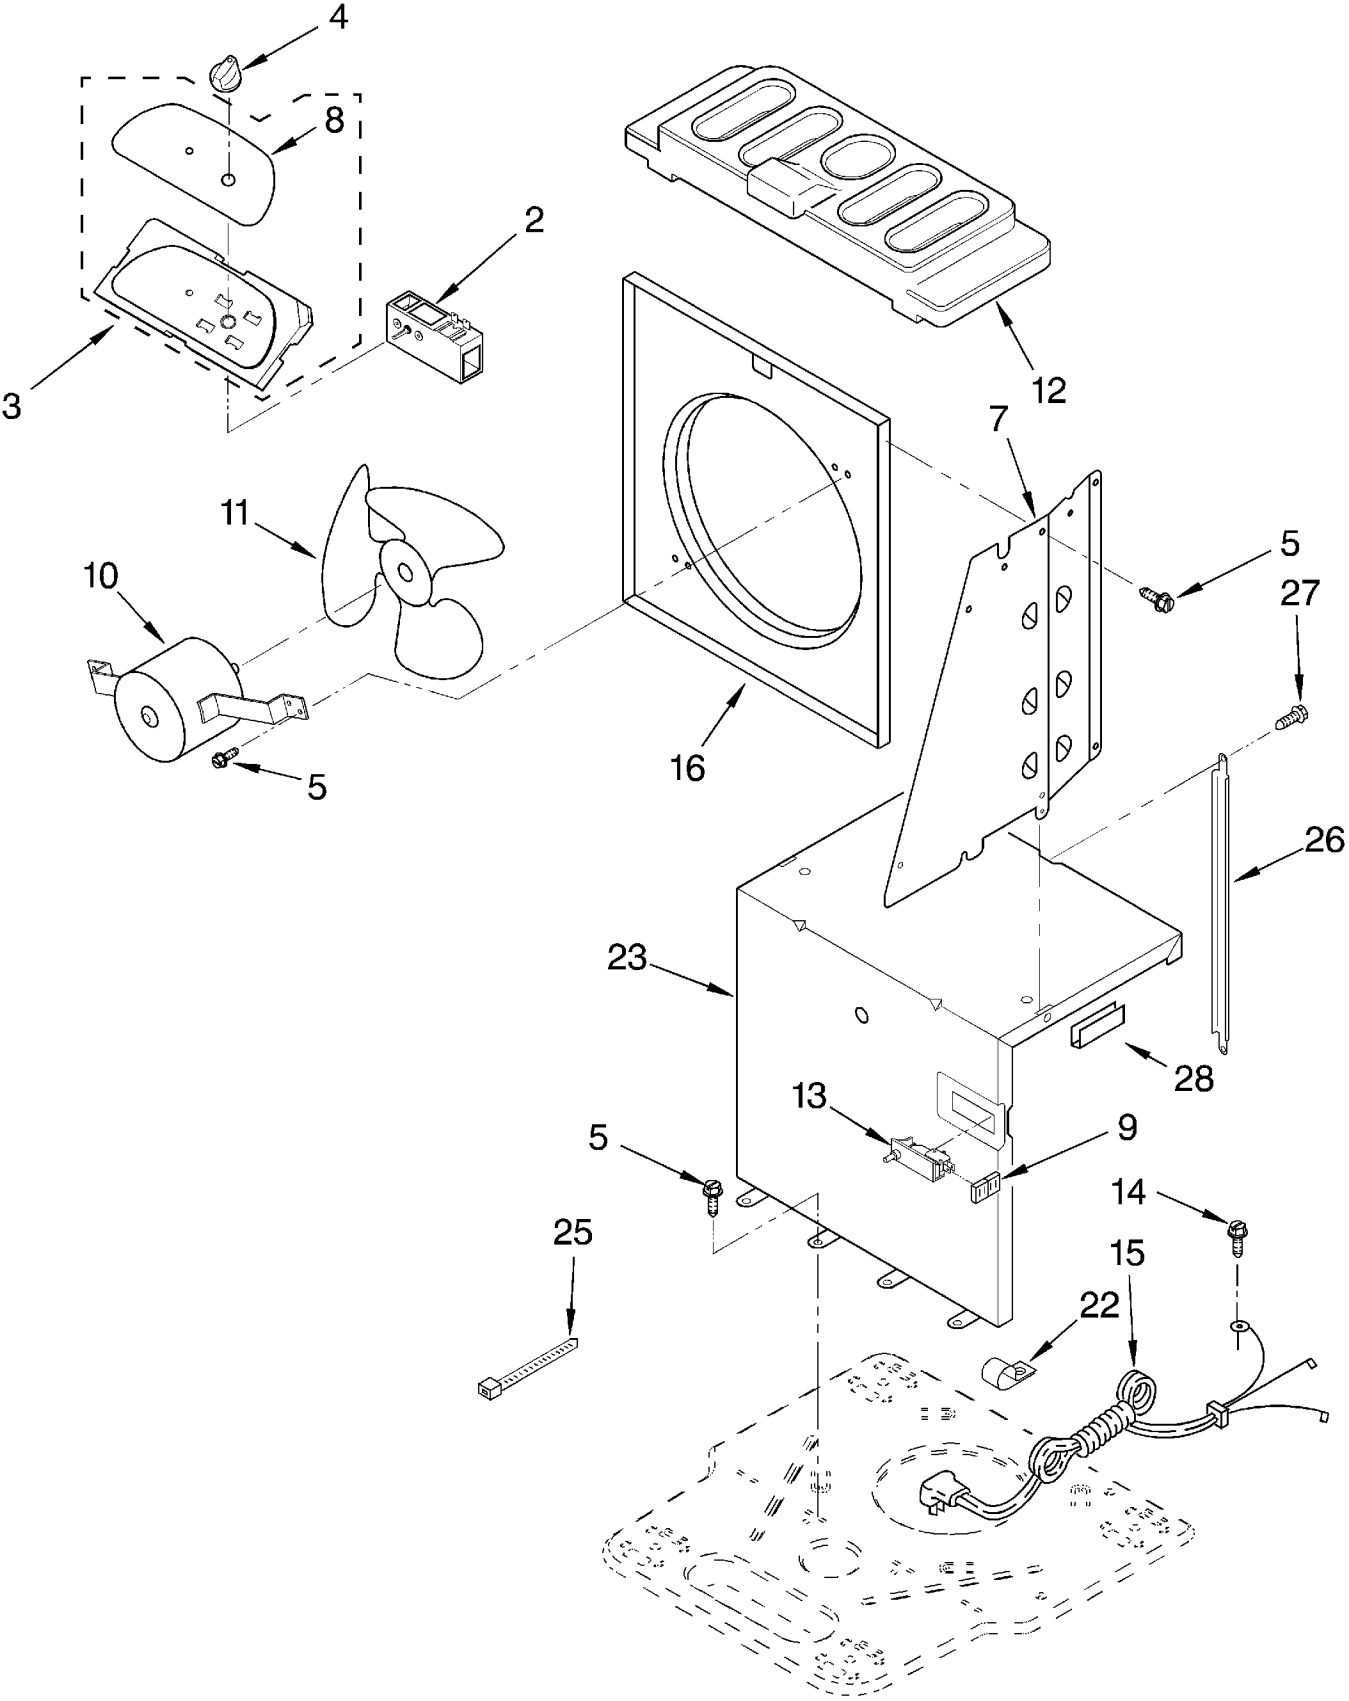

PARTS LIST

for

DEHUMIDIFIER

MODEL
DH25G0

FOR CUSTOMER SATISFACTION ALWAYS USE
FACTORY SPECIFICATION PARTS

AIR FLOW AND CONTROL PARTS

For Model: DH25G0

2	1168670	Humidistat, Control
3	1168814	Assembly, Control Panel
4	1172091	Knob
5	488480	Screw, Sm #8 x 1/2
7		Panel, Air System
	1168758	Left Side
	1168759	Right Side
8	1172083	Escutcheon
9	1168781	Barrier, Bucket Fill Switch
10	1168811	Motor, Fan
11	1168731	Blade, Fan
12	1168681	Cover, Air System
13	1168699	Switch, Bucket Fill/Check
14	487871	Screw, 8-32 x 3/8
15	1168703	Cord, Appliance
16	1168666	Plate, Orifice
22	1180504	Relief, Strain
23	1168735	Support, Air System
25	857547	Tie, Cable
26	1168752	Brace, Support
27	1157158	Screw, 8-18 X 3/8
28	1180634	Edge Guard

UNIT PARTS

For Model: DH25G0

1		LITERATURE PARTS
	LIT1168823	Wiring Diagram
	LIT1168835	Use & Care Guide
	LIT1181932	Repair Parts List
2	1172076	Tube, Restrictor (Length 36.00")
3	1162526	Strainer
4	1169762	Bend, Return (2)
6	950061	Spring, Overload
7	1181854	Condenser
8	708531	Bend, Return (12)
10	1172077	Overload, Protector
11	950058	Relay, Start
12	950055	Cover, Terminal
13	950056	Retainer, Cover
14	1168726	Evaporator
15	488480	Screw, 8 x 1/2 (4)
16	680975	Washer
17	24364001	Clip, Compressor
19	1168810	Harness, Wire
20	1168722	Grommet (4)
21	1168654	Base
22	1164241	Caster (4)
25	1164773	Compressor, (Complete Assembly)
26	1168761	Pan, Drain
27	854624	Bend, Return (9)
29	1162650	Insulation (Restrictor Tube)

CABINET PARTS

For Model: DH25G0

1	1172092	Cabinet
3	1168762	Clip, Float
4	1172096	Cover, Top
5	1172097	Cover, Front
6	1172075	Float
8	1172094	Bucket, Condensate
10	1172095	Screw

Following Parts Not Illustrated and Optional Parts Not Included

484310	Epoxy, Tube (Aluminum Repair)
505168	Tape, No Drip Valve, Access
978025	1/4" Tube O.D.
978026	5/16" Tube O.D.
978027	3/8" Tube O.D.
978028	1/2" Tube O.D.
978029	5/8" Tube O.D.
978030	3/4" Tube O.D.
978865	Seal, Ring Access Valve (20 Pack)