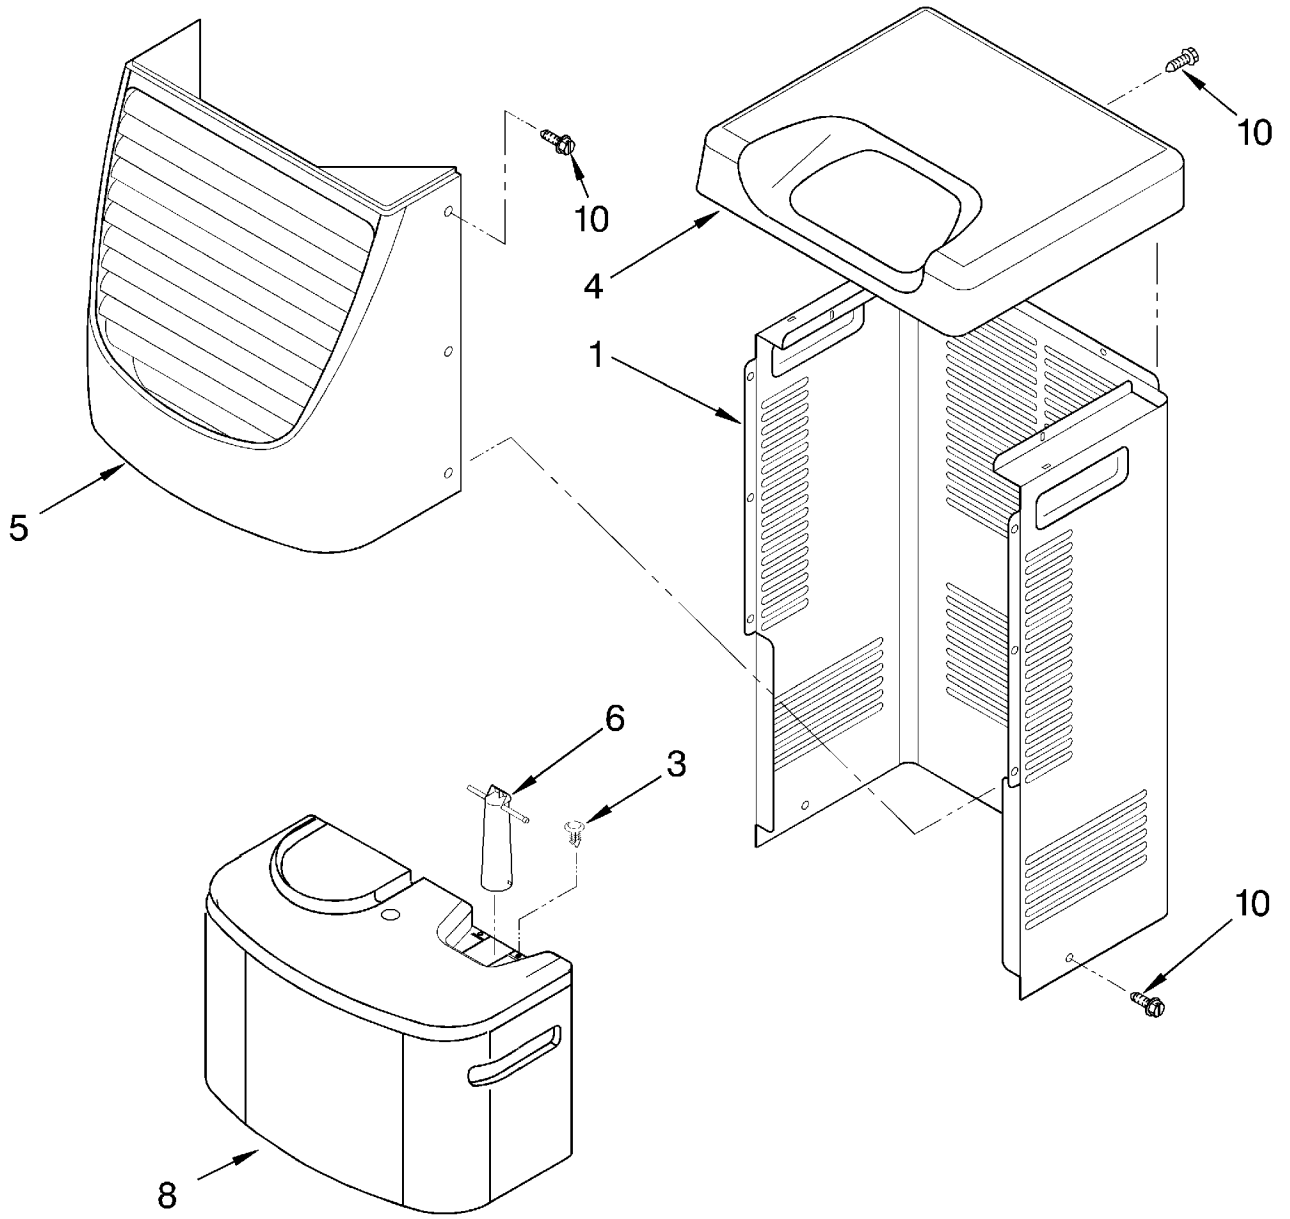

PARTS LIST

for

DEHUMIDIFIER

MODEL
DH25G0

FOR CUSTOMER SATISFACTION ALWAYS USE
FACTORY SPECIFICATION PARTS

AIR FLOW AND CONTROL PARTS

For Model: DH25G0

2	1168670	Humidistat, Control
3	1168814	Assembly, Control Panel
4	1172091	Knob
5	488480	Screw, Sm #8 x 1/2
7		Panel, Air System
	1168758	Left Side
	1168759	Right Side
8	1172083	Escutcheon
9	1168781	Barrier, Bucket Fill Switch
10	1168811	Motor, Fan
11	1168731	Blade, Fan
12	1168681	Cover, Air System
13	1168699	Switch, Bucket Fill/Check
14	487871	Screw, 8-32 x 3/8
15	1168703	Cord, Appliance
16	1168666	Plate, Orifice
22	1180504	Relief, Strain
23	1168735	Support, Air System
25	857547	Tie, Cable
26	1168752	Brace, Support
27	1157158	Screw, 8-18 X 3/8
28	1180634	Edge Guard

UNIT PARTS

For Model: DH25G0

1		LITERATURE PARTS
	LIT1168823	Wiring Diagram
	LIT1168835	Use & Care Guide
	LIT1181932	Repair Parts List
2	1172076	Tube, Restrictor (Length 36.00")
3	1162526	Strainer
4	1169762	Bend, Return (2)
6	950061	Spring, Overload
7	1181854	Condenser
8	708531	Bend, Return (12)
10	1172077	Overload, Protector
11	950058	Relay, Start
12	950055	Cover, Terminal
13	950056	Retainer, Cover
14	1168726	Evaporator
15	488480	Screw, 8 x 1/2 (4)
16	680975	Washer
17	24364001	Clip, Compressor
19	1168810	Harness, Wire
20	1168722	Grommet (4)
21	1168654	Base
22	1164241	Caster (4)
25	1164773	Compressor, (Complete Assembly)
26	1168761	Pan, Drain
27	854624	Bend, Return (9)
29	1162650	Insulation (Restrictor Tube)

CABINET PARTS

For Model: DH25G0

1	1172092	Cabinet
3	1168762	Clip, Float
4	1172096	Cover, Top
5	1172097	Cover, Front
6	1172075	Float
8	1172094	Bucket, Condensate
10	1172095	Screw

Following Parts Not Illustrated and Optional Parts Not Included

484310	Epoxy, Tube (Aluminum Repair)
505168	Tape, No Drip Valve, Access
978025	1/4" Tube O.D.
978026	5/16" Tube O.D.
978027	3/8" Tube O.D.
978028	1/2" Tube O.D.
978029	5/8" Tube O.D.
978030	3/4" Tube O.D.
978865	Seal, Ring Access Valve (20 Pack)