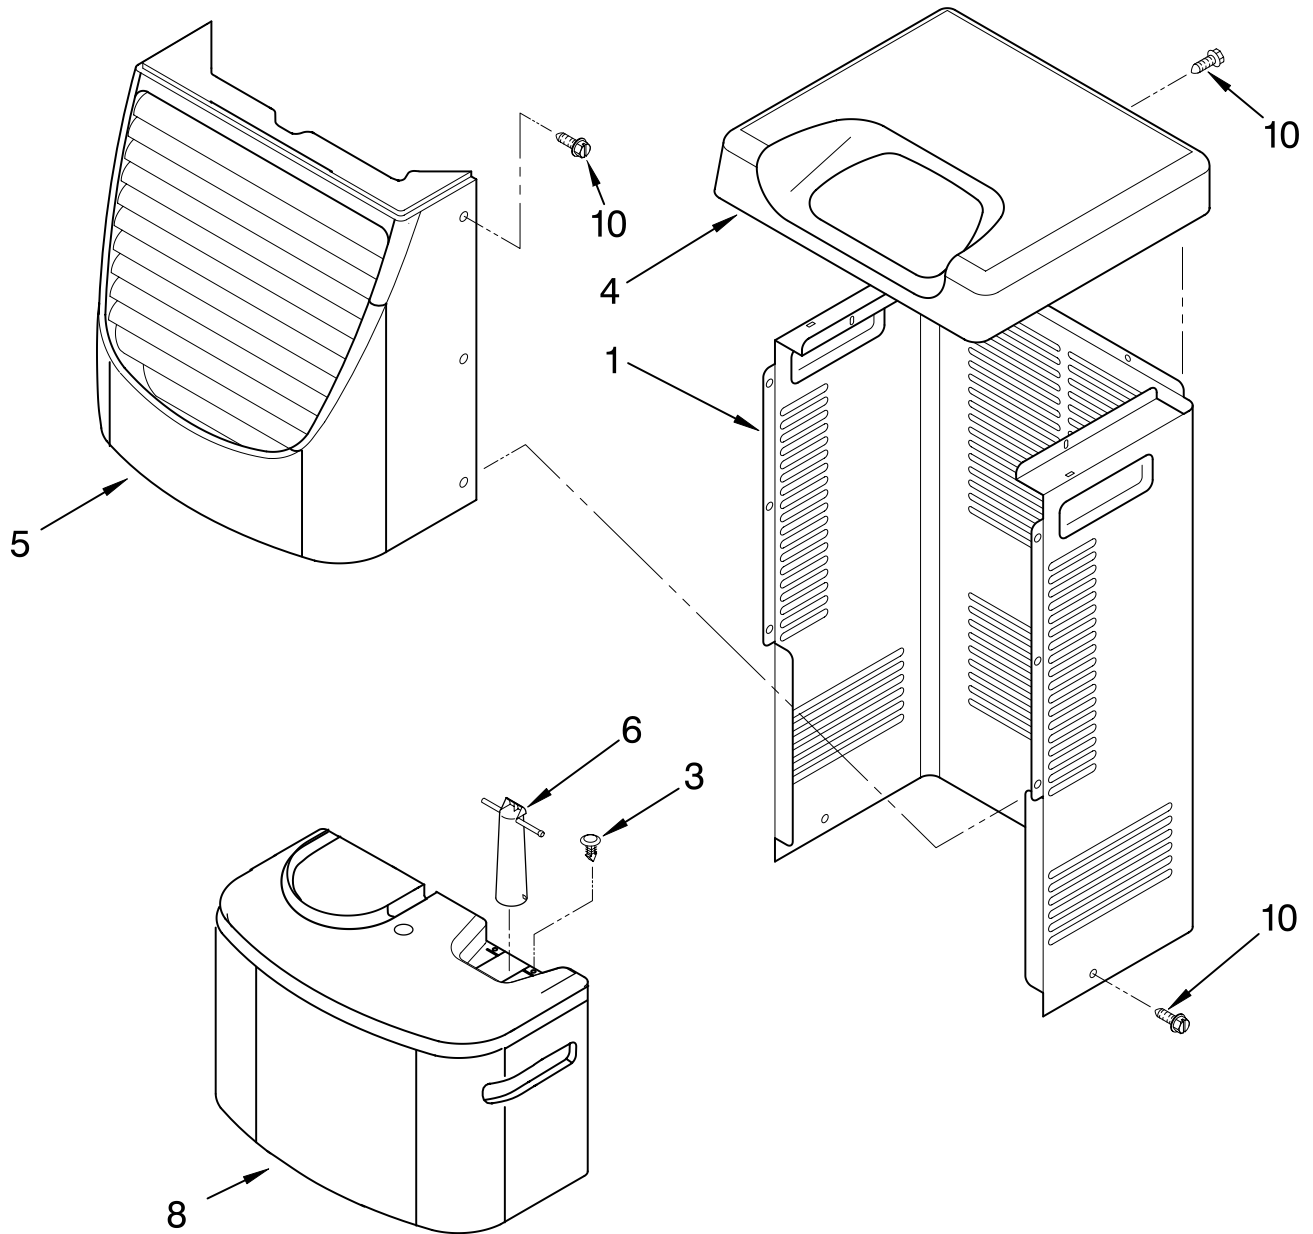

PARTS LIST

for

DEHUMIDIFIER

**MODEL
DH40H0**

FOR CUSTOMER SATISFACTION ALWAYS USE
FACTORY SPECIFICATION PARTS

AIR FLOW AND CONTROL PARTS

For Model: DH40H0

Illus. No.	Part No.	DESCRIPTION
2	1168670	Humidistat, Control
3	1168770	Assembly, Control Panel
4	1168687	Knob
5	488480	Screw, Sm #8 x 1/2
7		Panel, Air System
	1168758	Left Side
	1168759	Right Side
8	1182134	Escutcheon
9	1168781	Barrier, Bucket Fill Switch
10	1168730	Motor, Fan
11	1168731	Blade, Fan
12	1168681	Cover, Air System
13	1168699	Switch, Bucket Fill/Check
14	487871	Screw, 8-32 x 3/8
15	1168703	Cord, Appliance
16	1168666	Plate, Orifice
22	1180504	Relief, Strain
23	1168735	Support, Air System
25	857547	Tie, Cable
26	1168752	Brace, Support
27	1157158	Screw, 8-18 X 3/8
28	1180634	Edge Guard

UNIT PARTS

For Model: DH40H0

Literature Parts

Illus. No.	Part No.	DESCRIPTION	Illus. No.	Part No.	DESCRIPTION	Illus. No.	Part No.	DESCRIPTION
1	LIT1168765 LIT1182182	LITERATURE PARTS Wiring Diagram Use & Care Guide	10	1163837	Overload, Protector	25	1164774	Compressor, (Complete Assembly)
2	1168728	Tube, Restrictor (Length 36.00")	11	950058	Relay, Start	26	1168761	Pan, Drain
3	1162526	Strainer	12	950055	Cover, Terminal	27	854624	Bend, Return (9)
6	950061	Spring, Overload	13	950056	Retainer, Cover	29	1162650	Insulation (Restrictor Tube)
7	1168724	Condenser	14	1168726	Evaporator			
8	708532	Bend, Return (9)	15	488480	Screw, 8 x 1/2 (4)			
9	1168777	Deicer, Bimetal	16	680975	Washer			
			17	24364001	Clip, Compressor			
			19	1168701	Harness, Wire			
			20	1168722	Grommet (4)			
			21	1168654	Base			
			22	1164241	Caster (4)			

CABINET PARTS

For Model: DH40H0

Illus. No.	Part No.	DESCRIPTION
1	1168667	Cabinet
3	1168762	Clip, Float
4	1168652	Cover, Top
5	1182059	Cover, Front
6	1172075	Float
8	1172079	Bucket, Condensate
10	1168744	Screw