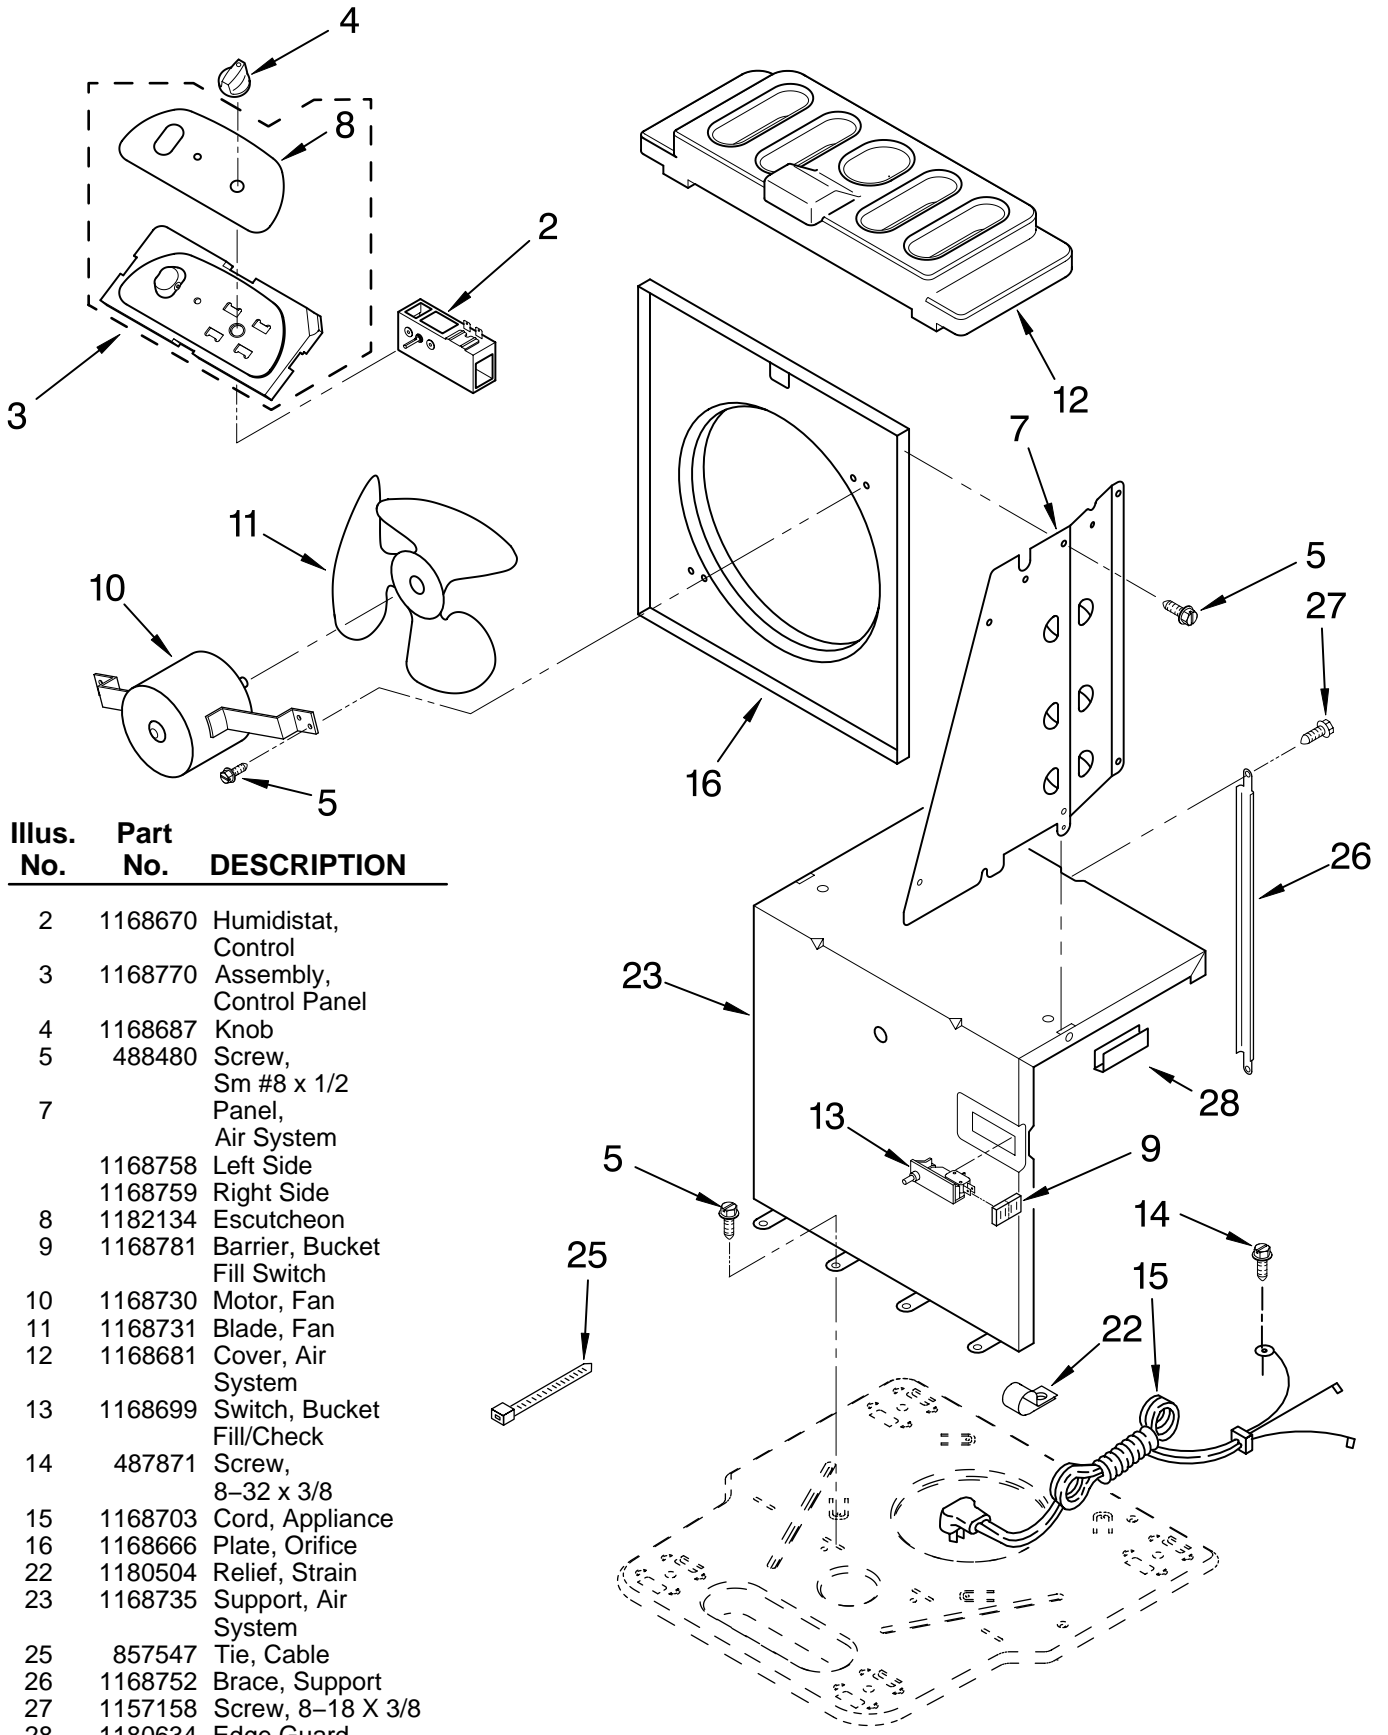

PARTS LIST

for

DEHUMIDIFIER

**MODEL
DH40H0**

FOR CUSTOMER SATISFACTION ALWAYS USE
FACTORY SPECIFICATION PARTS

AIR FLOW AND CONTROL PARTS

For Model: DH40H0

Illus. No.	Part No.	DESCRIPTION
2	1168670	Humidistat, Control
3	1168770	Assembly, Control Panel
4	1168687	Knob
5	488480	Screw, Sm #8 x 1/2
7		Panel, Air System
	1168758	Left Side
	1168759	Right Side
8	1182134	Escutcheon
9	1168781	Barrier, Bucket Fill Switch
10	1168730	Motor, Fan
11	1168731	Blade, Fan
12	1168681	Cover, Air System
13	1168699	Switch, Bucket Fill/Check
14	487871	Screw, 8-32 x 3/8
15	1168703	Cord, Appliance
16	1168666	Plate, Orifice
22	1180504	Relief, Strain
23	1168735	Support, Air System
25	857547	Tie, Cable
26	1168752	Brace, Support
27	1157158	Screw, 8-18 X 3/8
28	1180634	Edge Guard

UNIT PARTS

For Model: DH40H0

Literature Parts

Illus. No.	Part No.	DESCRIPTION	Illus. No.	Part No.	DESCRIPTION	Illus. No.	Part No.	DESCRIPTION
1	LIT1168765 LIT1182182	LITERATURE PARTS Wiring Diagram Use & Care Guide	10	1163837	Overload, Protector	25	1164774	Compressor, (Complete Assembly)
2	1168728	Tube, Restrictor (Length 36.00")	11	950058	Relay, Start	26	1168761	Pan, Drain
3	1162526	Strainer	12	950055	Cover, Terminal	27	854624	Bend, Return (9)
6	950061	Spring, Overload	13	950056	Retainer, Cover	29	1162650	Insulation (Restrictor Tube)
7	1168724	Condenser	14	1168726	Evaporator			
8	708532	Bend, Return (9)	15	488480	Screw, 8 x 1/2 (4)			
9	1168777	Deicer, Bimetal	16	680975	Washer			
			17	24364001	Clip, Compressor			
			19	1168701	Harness, Wire			
			20	1168722	Grommet (4)			
			21	1168654	Base			
			22	1164241	Caster (4)			

CABINET PARTS

For Model: DH40H0

Illus. No.	Part No.	DESCRIPTION
1	1168667	Cabinet
3	1168762	Clip, Float
4	1168652	Cover, Top
5	1182059	Cover, Front
6	1172075	Float
8	1172079	Bucket, Condensate
10	1168744	Screw