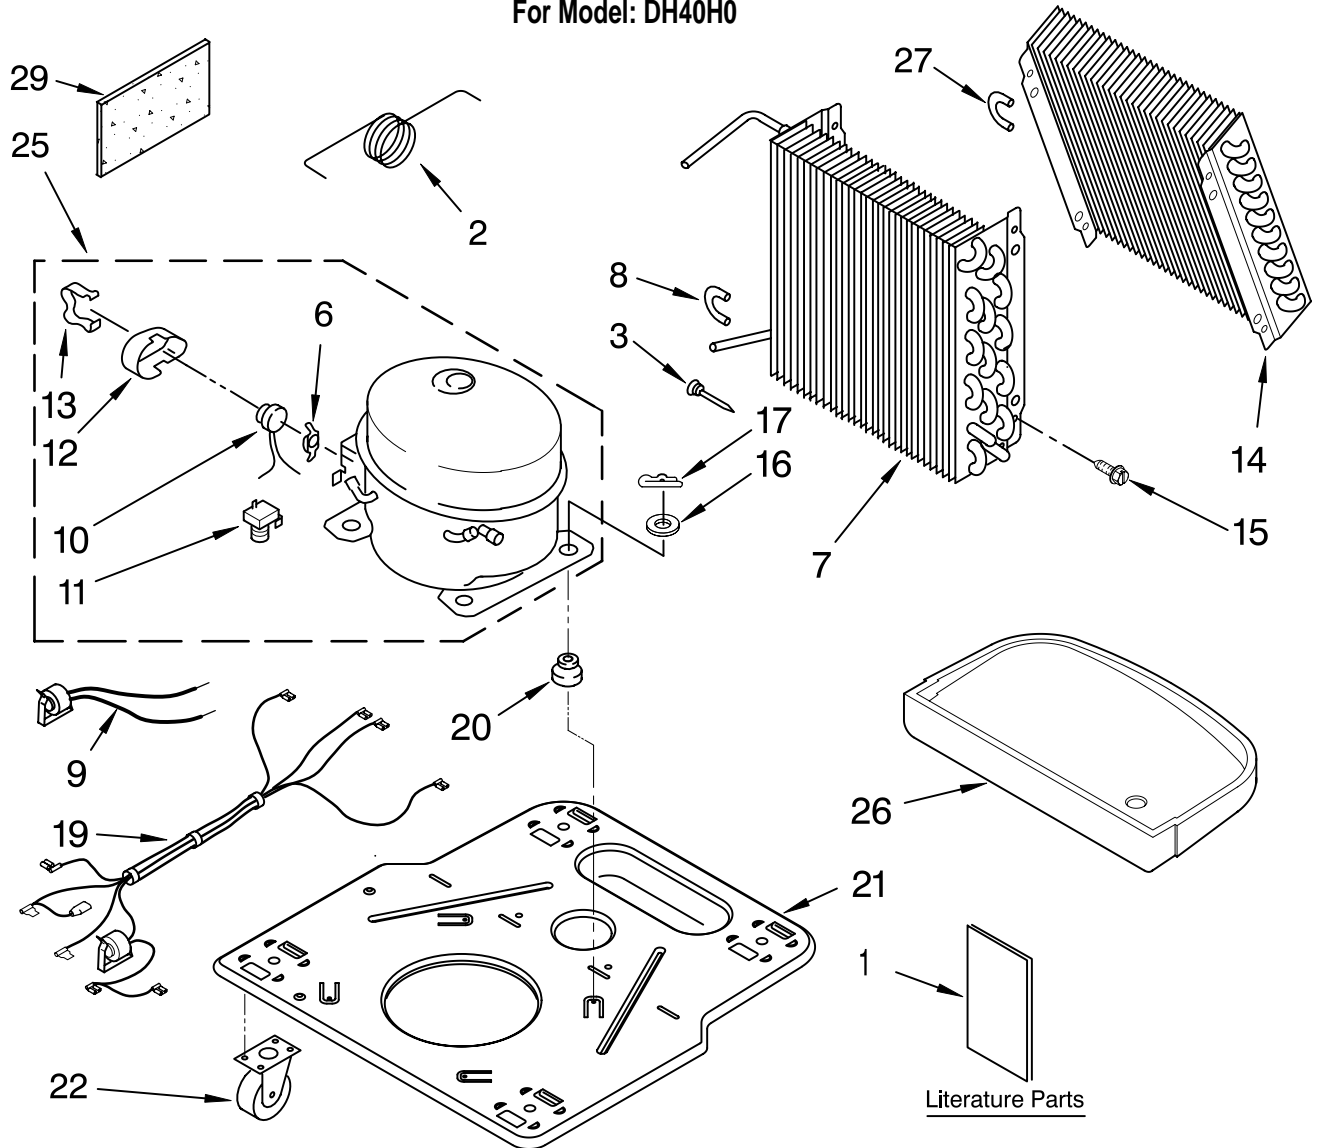

PARTS LIST

for

DEHUMIDIFIER

**MODEL
DH40H0**

FOR CUSTOMER SATISFACTION ALWAYS USE
FACTORY SPECIFICATION PARTS

AIR FLOW AND CONTROL PARTS

For Model: DH40H0

Illus. No.	Part No.	DESCRIPTION
2	1168670	Humidistat, Control
3	1168770	Assembly, Control Panel
4	1168687	Knob
5	488480	Screw, Sm #8 x 1/2
7		Panel, Air System
	1168758	Left Side
	1168759	Right Side
8	1182134	Escutcheon
9	1168781	Barrier, Bucket Fill Switch
10	1168730	Motor, Fan
11	1168731	Blade, Fan
12	1168681	Cover, Air System
13	1168699	Switch, Bucket Fill/Check
14	487871	Screw, 8-32 x 3/8
15	1168703	Cord, Appliance
16	1168666	Plate, Orifice
22	1180504	Relief, Strain
23	1168735	Support, Air System
25	857547	Tie, Cable
26	1168752	Brace, Support
27	1157158	Screw, 8-18 X 3/8
28	1180634	Edge Guard

UNIT PARTS

For Model: DH40H0

Literature Parts

Illus. No.	Part No.	DESCRIPTION	Illus. No.	Part No.	DESCRIPTION	Illus. No.	Part No.	DESCRIPTION
1	LIT1168765 LIT1182182	LITERATURE PARTS Wiring Diagram Use & Care Guide	10	1163837	Overload, Protector	25	1164774	Compressor, (Complete Assembly)
2	1168728	Tube, Restrictor (Length 36.00")	11	950058	Relay, Start	26	1168761	Pan, Drain
3	1162526	Strainer	12	950055	Cover, Terminal	27	854624	Bend, Return (9)
6	950061	Spring, Overload	13	950056	Retainer, Cover	29	1162650	Insulation (Restrictor Tube)
7	1168724	Condenser	14	1168726	Evaporator			
8	708532	Bend, Return (9)	15	488480	Screw, 8 x 1/2 (4)			
9	1168777	Deicer, Bimetal	16	680975	Washer			
			17	24364001	Clip, Compressor			
			19	1168701	Harness, Wire			
			20	1168722	Grommet (4)			
			21	1168654	Base			
			22	1164241	Caster (4)			

Illus. No.	Part No.	DESCRIPTION
Following Parts Not Illustrated and Optional Parts Not Included		
	484310	Epoxy, Tube (Aluminum Repair)
	505168	Tape, No Drip Valve, Access

Illus. No.	Part No.	DESCRIPTION
	978025	1/4" Tube O.D.
	978026	5/16" Tube O.D.
	978027	3/8" Tube O.D.
	978028	1/2" Tube O.D.
	978029	5/8" Tube O.D.
	978030	3/4" Tube O.D.
	978865	Seal, Ring Access Valve (20 Pack)