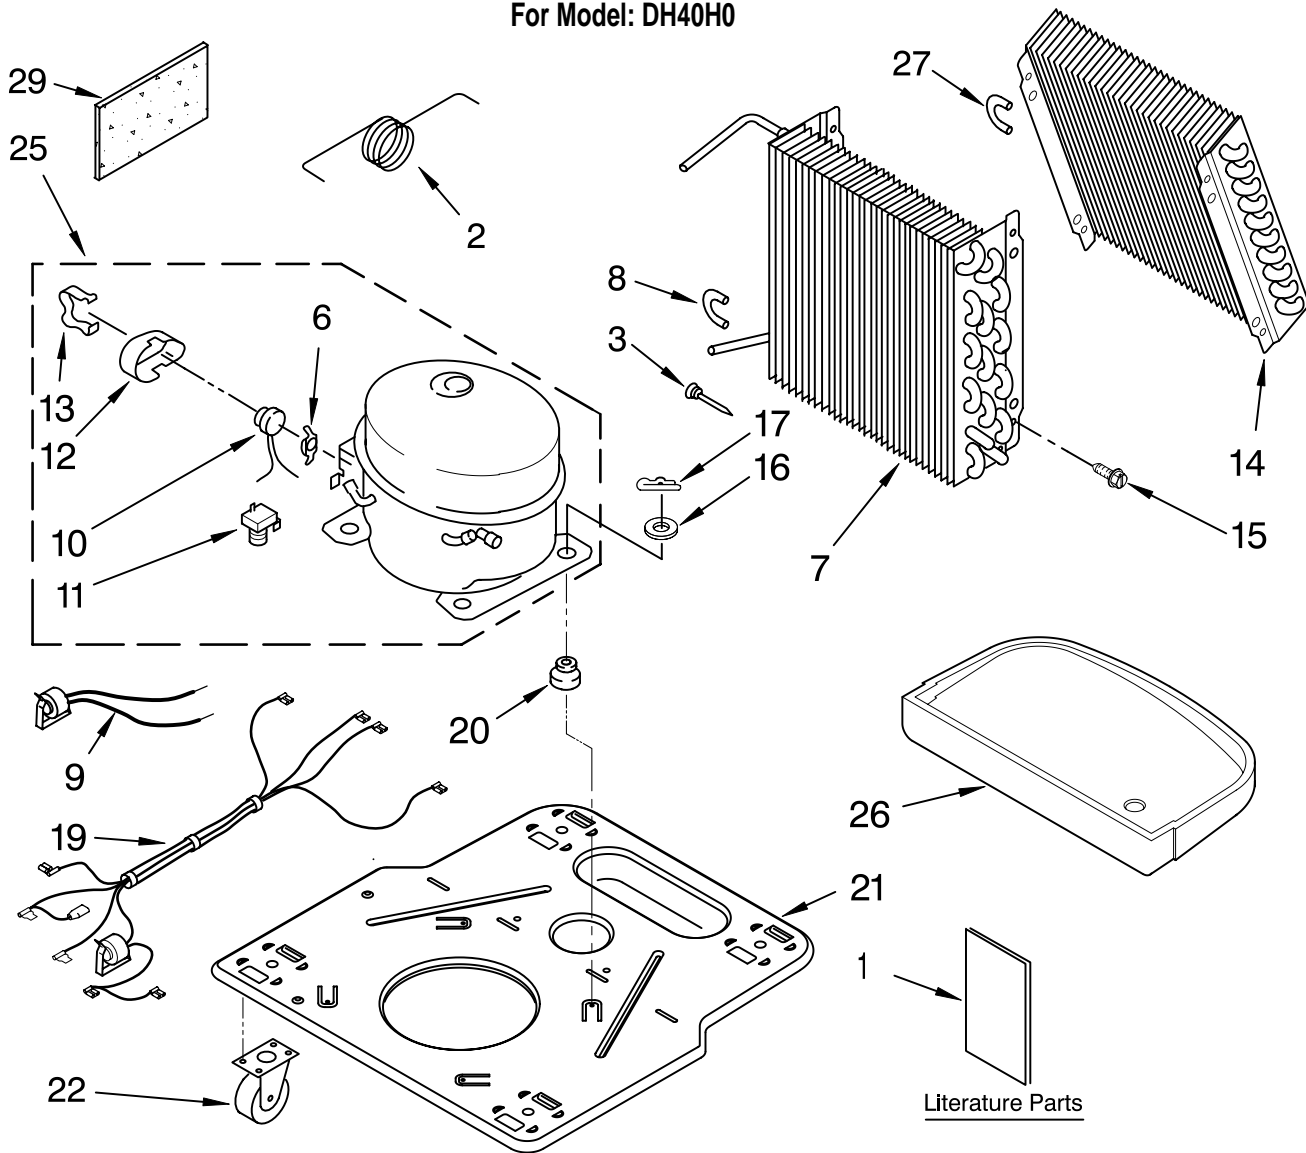

----- Manual continues below -----

PARTS LIST

for

DEHUMIDIFIER

**MODEL
DH40H0**

FOR CUSTOMER SATISFACTION ALWAYS USE
FACTORY SPECIFICATION PARTS

AIR FLOW AND CONTROL PARTS

For Model: DH40H0

Illus. No.	Part No.	DESCRIPTION
2	1168670	Humidistat, Control
3	1168770	Assembly, Control Panel
4	1168687	Knob
5	488480	Screw, Sm #8 x 1/2
7		Panel, Air System
	1168758	Left Side
	1168759	Right Side
8	1182134	Escutcheon
9	1168781	Barrier, Bucket Fill Switch
10	1168730	Motor, Fan
11	1168731	Blade, Fan
12	1168681	Cover, Air System
13	1168699	Switch, Bucket Fill/Check
14	487871	Screw, 8-32 x 3/8
15	1168703	Cord, Appliance
16	1168666	Plate, Orifice
22	1180504	Relief, Strain
23	1168735	Support, Air System
25	857547	Tie, Cable
26	1168752	Brace, Support
27	1157158	Screw, 8-18 X 3/8
28	1180634	Edge Guard

UNIT PARTS

For Model: DH40H0

Literature Parts

Illus. No.	Part No.	DESCRIPTION	Illus. No.	Part No.	DESCRIPTION	Illus. No.	Part No.	DESCRIPTION
1	LIT1168765 LIT1182182	LITERATURE PARTS Wiring Diagram Use & Care Guide	10	1163837	Overload, Protector	25	1164774	Compressor, (Complete Assembly)
2	1168728	Tube, Restrictor (Length 36.00")	11	950058	Relay, Start	26	1168761	Pan, Drain
3	1162526	Strainer	12	950055	Cover, Terminal	27	854624	Bend, Return (9)
6	950061	Spring, Overload	13	950056	Retainer, Cover	29	1162650	Insulation (Restrictor Tube)
7	1168724	Condenser	14	1168726	Evaporator			
8	708532	Bend, Return (9)	15	488480	Screw, 8 x 1/2 (4)			
9	1168777	Deicer, Bimetal	16	680975	Washer			
			17	24364001	Clip, Compressor			
			19	1168701	Harness, Wire			
			20	1168722	Grommet (4)			
			21	1168654	Base			
			22	1164241	Caster (4)			