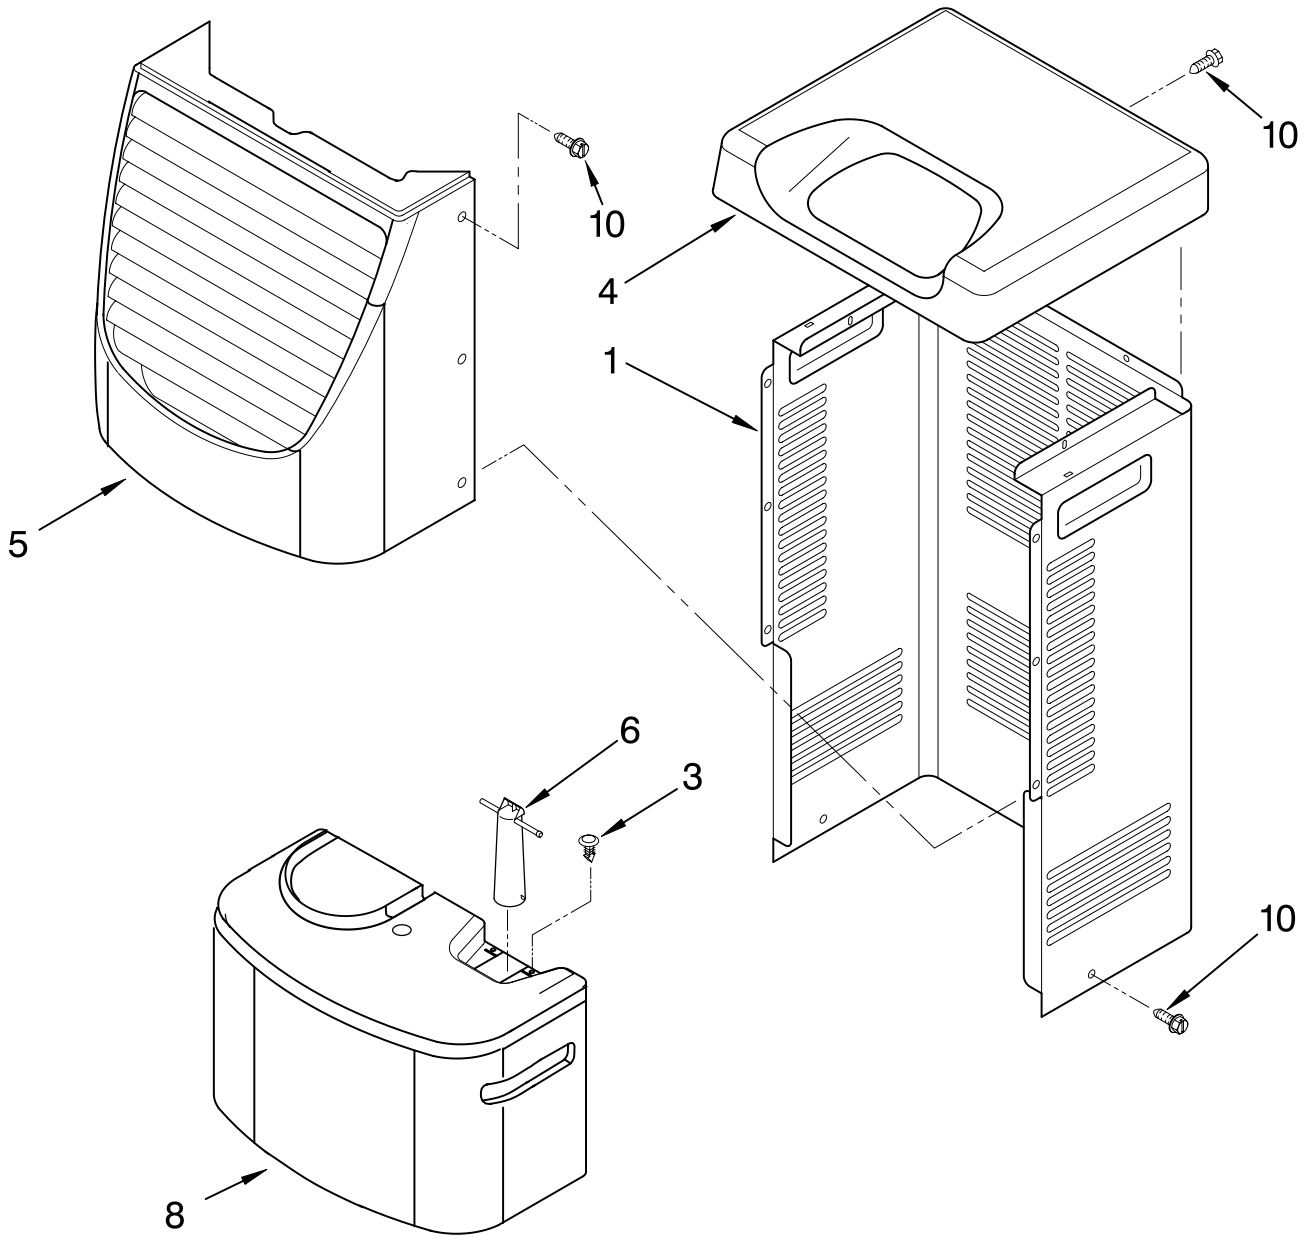

Illus. No.	Part No.	DESCRIPTION
2	1168670	Humidistat, Control
3	1168770	Assembly, Control Panel
4	1168687	Knob
5	488480	Screw, Sm #8 x 1/2
7		Panel, Air System
	1168758	Left Side
	1168759	Right Side
8	1182134	Escutcheon
9	1168781	Barrier, Bucket Fill Switch
10	1168730	Motor, Fan
11	1168731	Blade, Fan
12	1168681	Cover, Air System
13	1168699	Switch, Bucket Fill/Check
14	487871	Screw, 8-32 x 3/8
15	1168703	Cord, Appliance
16	1168666	Plate, Orifice
22	1180504	Relief, Strain
23	1168735	Support, Air System
25	857547	Tie, Cable
26	1168752	Brace, Support
27	1157158	Screw, 8-18 X 3/8
28	1180634	Edge Guard

UNIT PARTS

For Model: DH40H0

Literature Parts

Illus. No.	Part No.	DESCRIPTION	Illus. No.	Part No.	DESCRIPTION	Illus. No.	Part No.	DESCRIPTION
1	LIT1168765 LIT1182182	LITERATURE PARTS Wiring Diagram Use & Care Guide	10	1163837	Overload, Protector	25	1164774	Compressor, (Complete Assembly)
2	1168728	Tube, Restrictor (Length 36.00")	11	950058	Relay, Start	26	1168761	Pan, Drain
3	1162526	Strainer	12	950055	Cover, Terminal	27	854624	Bend, Return (9)
6	950061	Spring, Overload	13	950056	Retainer, Cover	29	1162650	Insulation (Restrictor Tube)
7	1168724	Condenser	14	1168726	Evaporator			
8	708532	Bend, Return (9)	15	488480	Screw, 8 x 1/2 (4)			
9	1168777	Deicer, Bimetal	16	680975	Washer			
			17	24364001	Clip, Compressor			
			19	1168701	Harness, Wire			
			20	1168722	Grommet (4)			
			21	1168654	Base			
			22	1164241	Caster (4)			

CABINET PARTS

For Model: DH40H0

Illus. No.	Part No.	DESCRIPTION
1	1168667	Cabinet
3	1168762	Clip, Float
4	1168652	Cover, Top
5	1182059	Cover, Front
6	1172075	Float
8	1172079	Bucket, Condensate
10	1168744	Screw