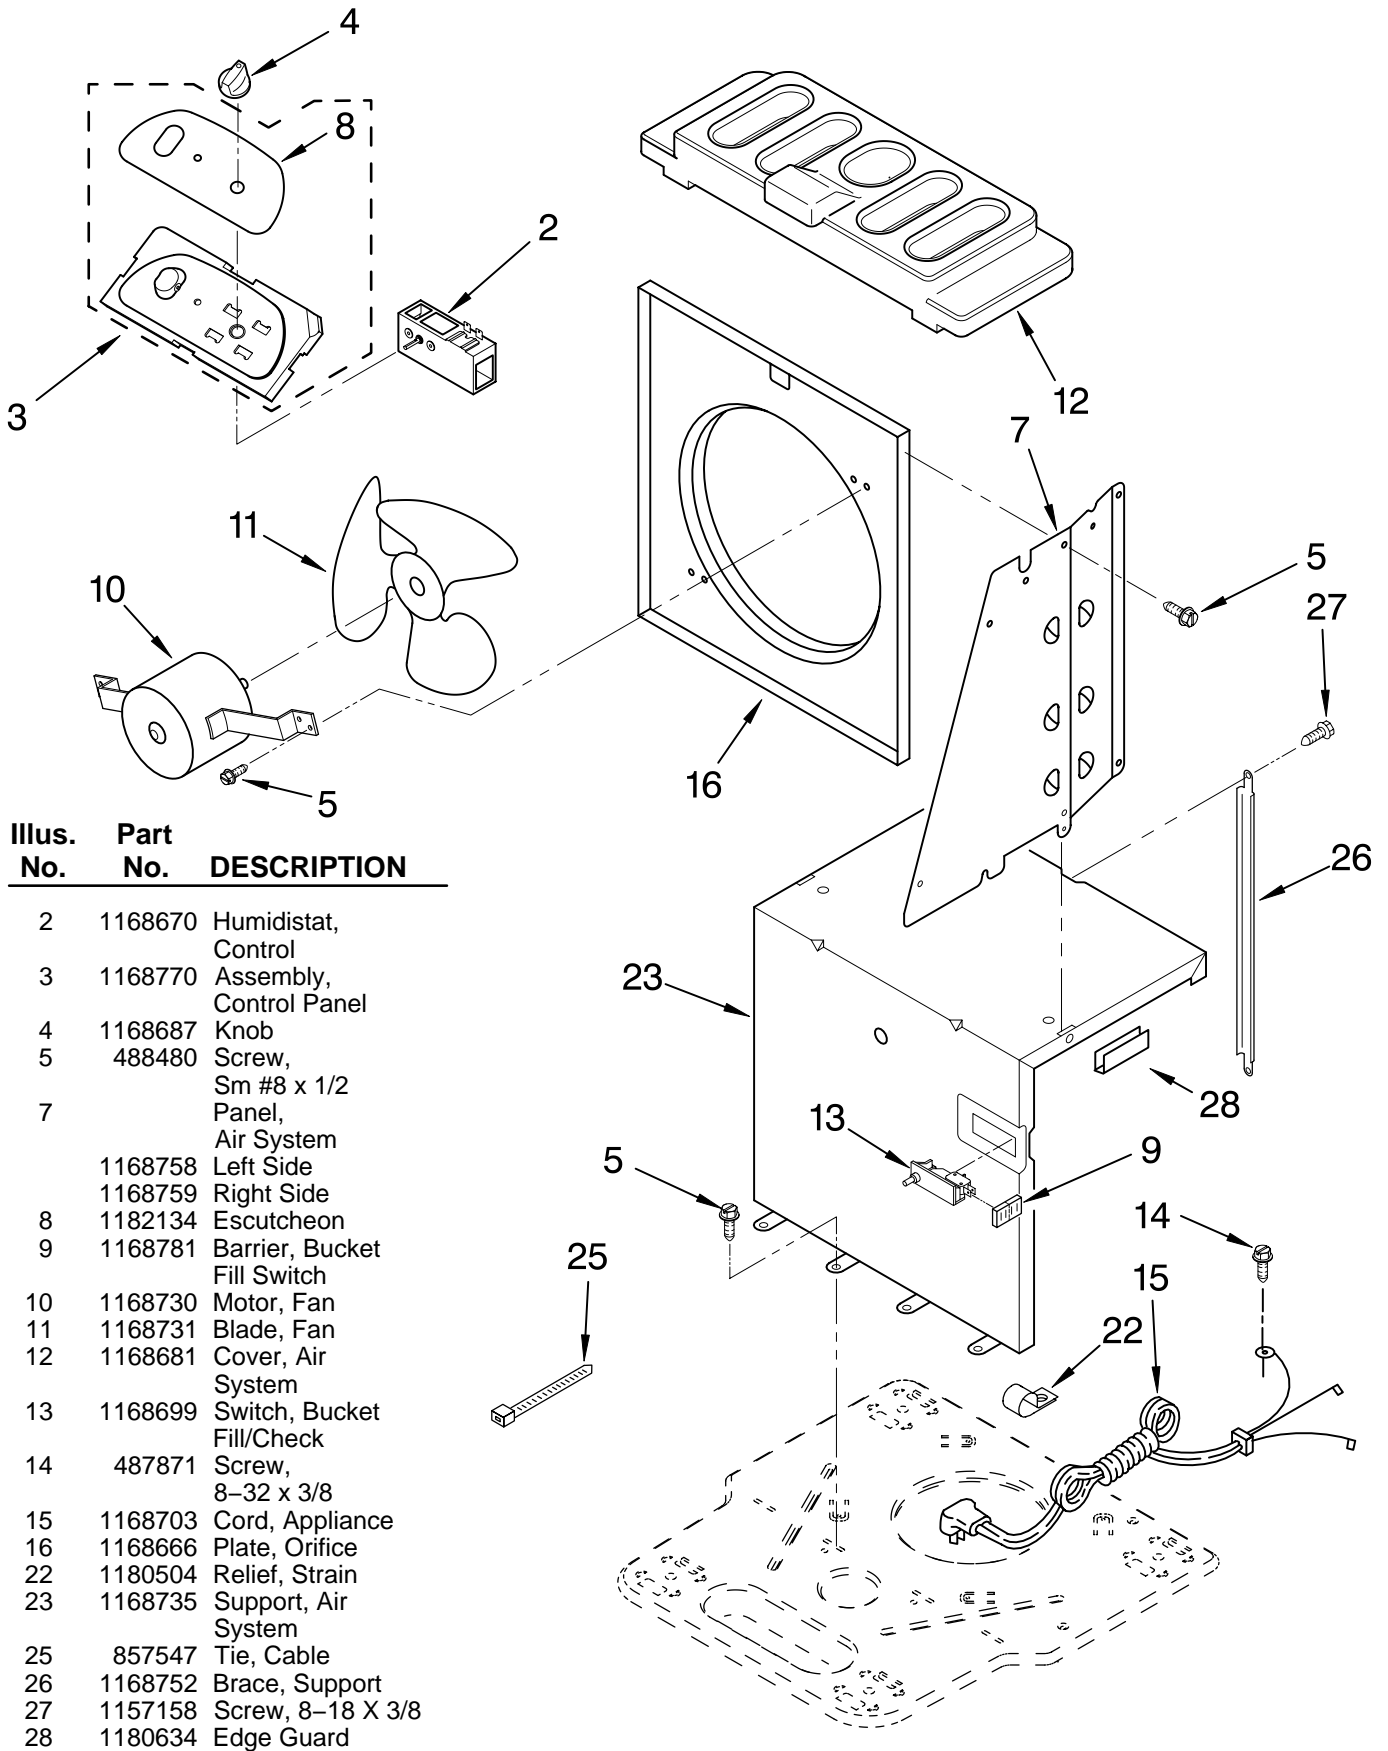

----- Manual continues below -----

PARTS LIST

for

DEHUMIDIFIER

**MODEL
DH40H0**

FOR CUSTOMER SATISFACTION ALWAYS USE
FACTORY SPECIFICATION PARTS

AIR FLOW AND CONTROL PARTS

For Model: DH40H0

Illus. No.	Part No.	DESCRIPTION
2	1168670	Humidistat, Control
3	1168770	Assembly, Control Panel
4	1168687	Knob
5	488480	Screw, Sm #8 x 1/2
7		Panel, Air System
	1168758	Left Side
	1168759	Right Side
8	1182134	Escutcheon
9	1168781	Barrier, Bucket Fill Switch
10	1168730	Motor, Fan
11	1168731	Blade, Fan
12	1168681	Cover, Air System
13	1168699	Switch, Bucket Fill/Check
14	487871	Screw, 8-32 x 3/8
15	1168703	Cord, Appliance
16	1168666	Plate, Orifice
22	1180504	Relief, Strain
23	1168735	Support, Air System
25	857547	Tie, Cable
26	1168752	Brace, Support
27	1157158	Screw, 8-18 X 3/8
28	1180634	Edge Guard

UNIT PARTS

For Model: DH40H0

Literature Parts

Illus. No.	Part No.	DESCRIPTION	Illus. No.	Part No.	DESCRIPTION	Illus. No.	Part No.	DESCRIPTION
1	LIT1168765 LIT1182182	LITERATURE PARTS Wiring Diagram Use & Care Guide	10	1163837	Overload, Protector	25	1164774	Compressor, (Complete Assembly)
2	1168728	Tube, Restrictor (Length 36.00")	11	950058	Relay, Start	26	1168761	Pan, Drain
3	1162526	Strainer	12	950055	Cover, Terminal	27	854624	Bend, Return (9)
6	950061	Spring, Overload	13	950056	Retainer, Cover	29	1162650	Insulation (Restrictor Tube)
7	1168724	Condenser	14	1168726	Evaporator			
8	708532	Bend, Return (9)	15	488480	Screw, 8 x 1/2 (4)			
9	1168777	Deicer, Bimetal	16	680975	Washer			
			17	24364001	Clip, Compressor			
			19	1168701	Harness, Wire			
			20	1168722	Grommet (4)			
			21	1168654	Base			
			22	1164241	Caster (4)			

CABINET PARTS

For Model: DH40H0

Illus. No.	Part No.	DESCRIPTION
1	1168667	Cabinet
3	1168762	Clip, Float
4	1168652	Cover, Top
5	1182059	Cover, Front
6	1172075	Float
8	1172079	Bucket, Condensate
10	1168744	Screw