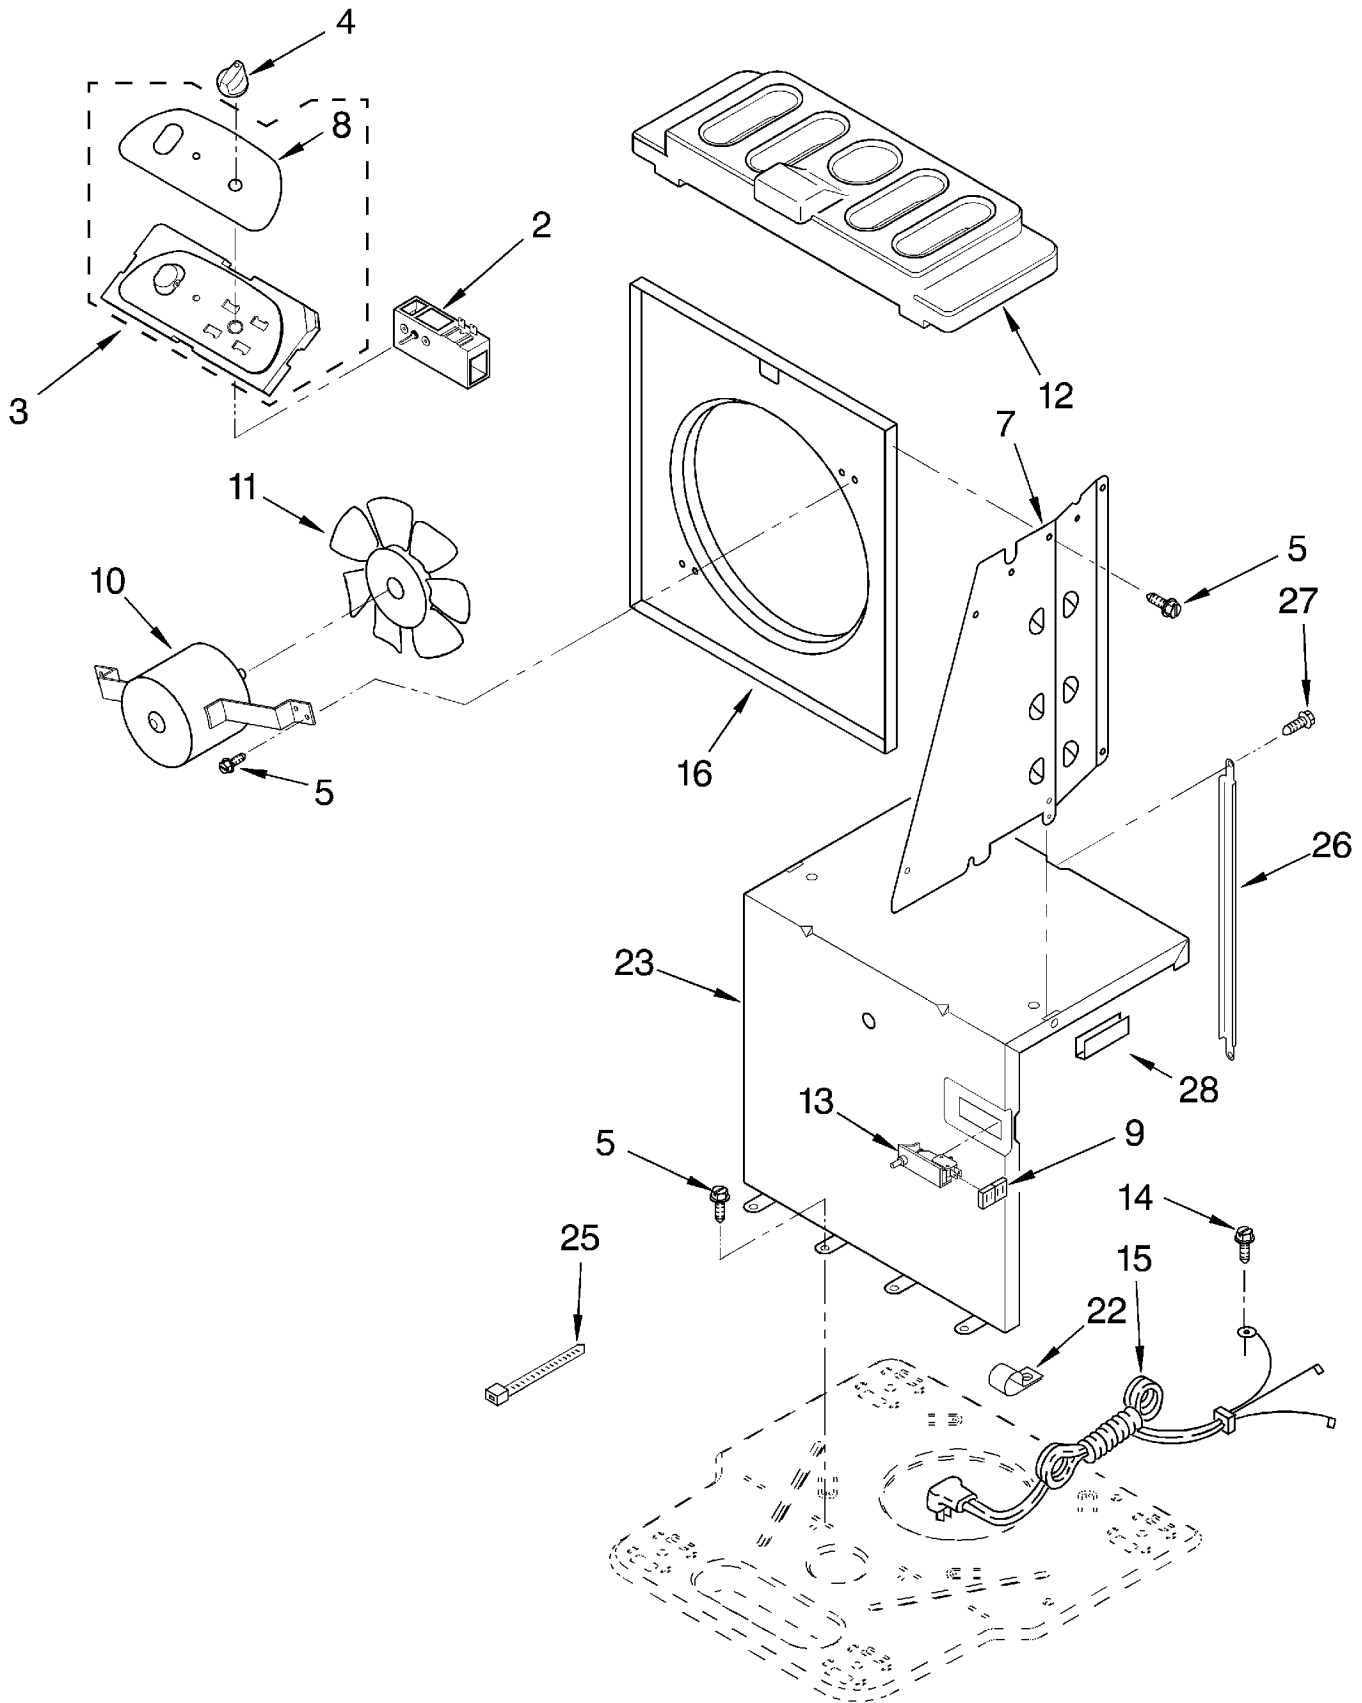

----- Manual continues below -----

PARTS LIST

for

DEHUMIDIFIER

MODEL
DH50G0

FOR CUSTOMER SATISFACTION ALWAYS USE
FACTORY SPECIFICATION PARTS

AIR FLOW AND CONTROL PARTS

For Model: DH50G0

2	1168670	Humidistat, Control
3	1172100	Assembly, Control Panel
4	1172091	Knob
5	488480	Screw, Sm #8 x 1/2
7		Panel, Air System
	1168758	Left Side
	1168759	Right Side
8	1172082	Escutcheon
9	1168781	Barrier, Bucket Fill Switch
10	1168691	Motor, Fan
11	1168661	Blade, Fan
12	1168681	Cover, Air System
13	1168699	Switch, Bucket Fill/Check
14	487871	Screw, 8-32 x 3/8
15	1168703	Cord, Appliance
16	1168666	Plate, Orifice
22	1180504	Relief, Strain
23	1168735	Support, Air System
25	857547	Tie, Cable
26	1168752	Brace, Support
27	1157158	Screw, 8-18 X 3/8
28	1180634	Edge Guard

UNIT PARTS

For Model: DH50G0

Literature Parts

1 LITERATURE PARTS
LIT1168837 Wiring Diagram
LIT1168835 Use & Care Guide
LIT1181951 Repair Parts List

2 1168677 Tube, Restrictor (Length 30.00")
3 1162526 Strainer
4 1169762 Bend, Return (2)
6 950061 Spring, Overload
7 1168657 Condenser
8 708531 Bend, Return (12)
10 1163837 Overload, Protector
11 950058 Relay, Start
12 950055 Cover, Terminal
13 950056 Retainer, Cover
14 1168655 Evaporator
15 488480 Screw, 8 x 1/2 (4)
16 680975 Washer
17 24364001 Clip, Compressor
19 1168830 Harness, Wire
20 1168722 Grommet (4)
21 1168654 Base
22 1164241 Caster (4)
25 1168669 Compressor, (Complete Assembly)
26 1168761 Pan, Drain
27 854624 Bend, Return (9)
29 1162650 Insulation (Restrictor Tube)

Following Parts Not Illustrated and Optional Parts Not Included

484310	Epoxy, Tube (Aluminum Repair)
505168	Tape, No Drip Valve, Access
978025	1/4" Tube O.D.
978026	5/16" Tube O.D.
978027	3/8" Tube O.D.
978028	1/2" Tube O.D.
978029	5/8" Tube O.D.
978030	3/4" Tube O.D.
978865	Seal, Ring Access Valve (20 Pack)