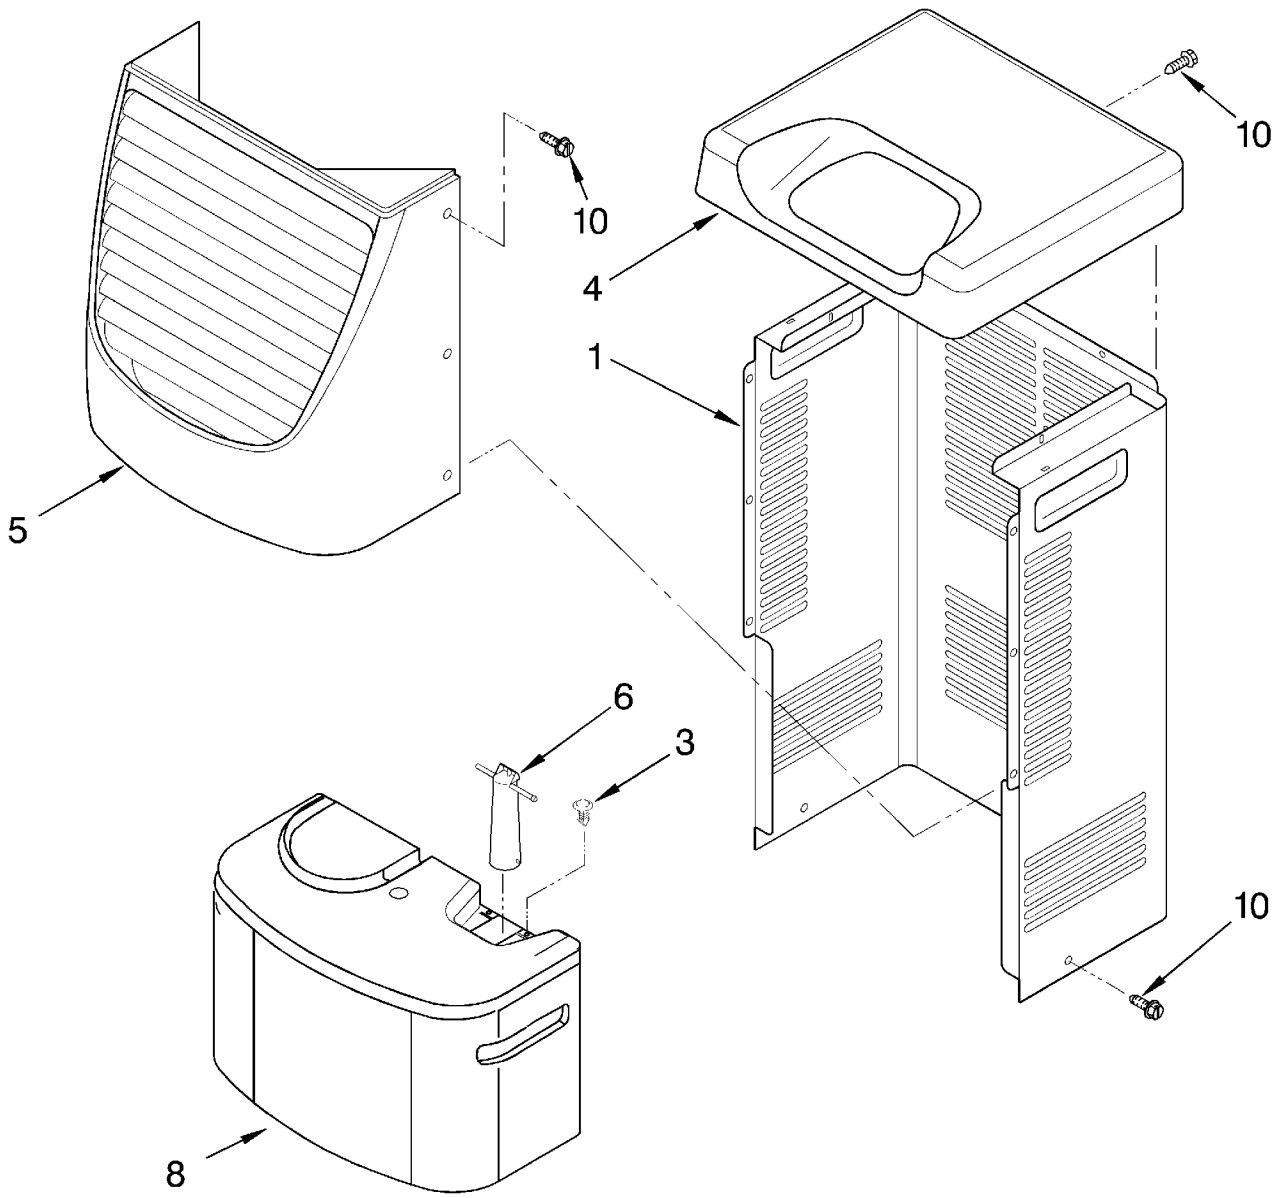

2	1168670	Humidistat, Control
3	1172100	Assembly, Control Panel
4	1172091	Knob
5	488480	Screw, Sm #8 x 1/2
7		Panel, Air System
	1168758	Left Side
	1168759	Right Side
8	1172082	Escutcheon
9	1168781	Barrier, Bucket Fill Switch
10	1168691	Motor, Fan
11	1168661	Blade, Fan
12	1168681	Cover, Air System
13	1168699	Switch, Bucket Fill/Check
14	487871	Screw, 8-32 x 3/8
15	1168703	Cord, Appliance
16	1168666	Plate, Orifice
22	1180504	Relief, Strain
23	1168735	Support, Air System
25	857547	Tie, Cable
26	1168752	Brace, Support
27	1157158	Screw, 8-18 X 3/8
28	1180634	Edge Guard

UNIT PARTS

For Model: DH50G0

Literature Parts

1 LITERATURE PARTS
LIT1168837 Wiring Diagram
LIT1168835 Use & Care Guide
LIT1181951 Repair Parts List

2 1168677 Tube, Restrictor (Length 30.00")
3 1162526 Strainer
4 1169762 Bend, Return (2)
6 950061 Spring, Overload
7 1168657 Condenser
8 708531 Bend, Return (12)
10 1163837 Overload, Protector
11 950058 Relay, Start
12 950055 Cover, Terminal
13 950056 Retainer, Cover
14 1168655 Evaporator
15 488480 Screw, 8 x 1/2 (4)
16 680975 Washer
17 24364001 Clip, Compressor
19 1168830 Harness, Wire
20 1168722 Grommet (4)
21 1168654 Base
22 1164241 Caster (4)
25 1168669 Compressor, (Complete Assembly)
26 1168761 Pan, Drain
27 854624 Bend, Return (9)
29 1162650 Insulation (Restrictor Tube)

REFRIGERANT CHARGE 10.00 Oz.

CABINET PARTS

For Model: DH50G0

1	1172092	Cabinet
3	1168762	Clip, Float
4	1172096	Cover, Top
5	1172097	Cover, Front
6	1172075	Float
8	1172094	Bucket, Condensate
10	1172095	Screw

Following Parts Not Illustrated and Optional Parts Not Included

484310	Epoxy, Tube (Aluminum Repair)
505168	Tape, No Drip Valve, Access
978025	1/4" Tube O.D.
978026	5/16" Tube O.D.
978027	3/8" Tube O.D.
978028	1/2" Tube O.D.
978029	5/8" Tube O.D.
978030	3/4" Tube O.D.
978865	Seal, Ring Access Valve (20 Pack)