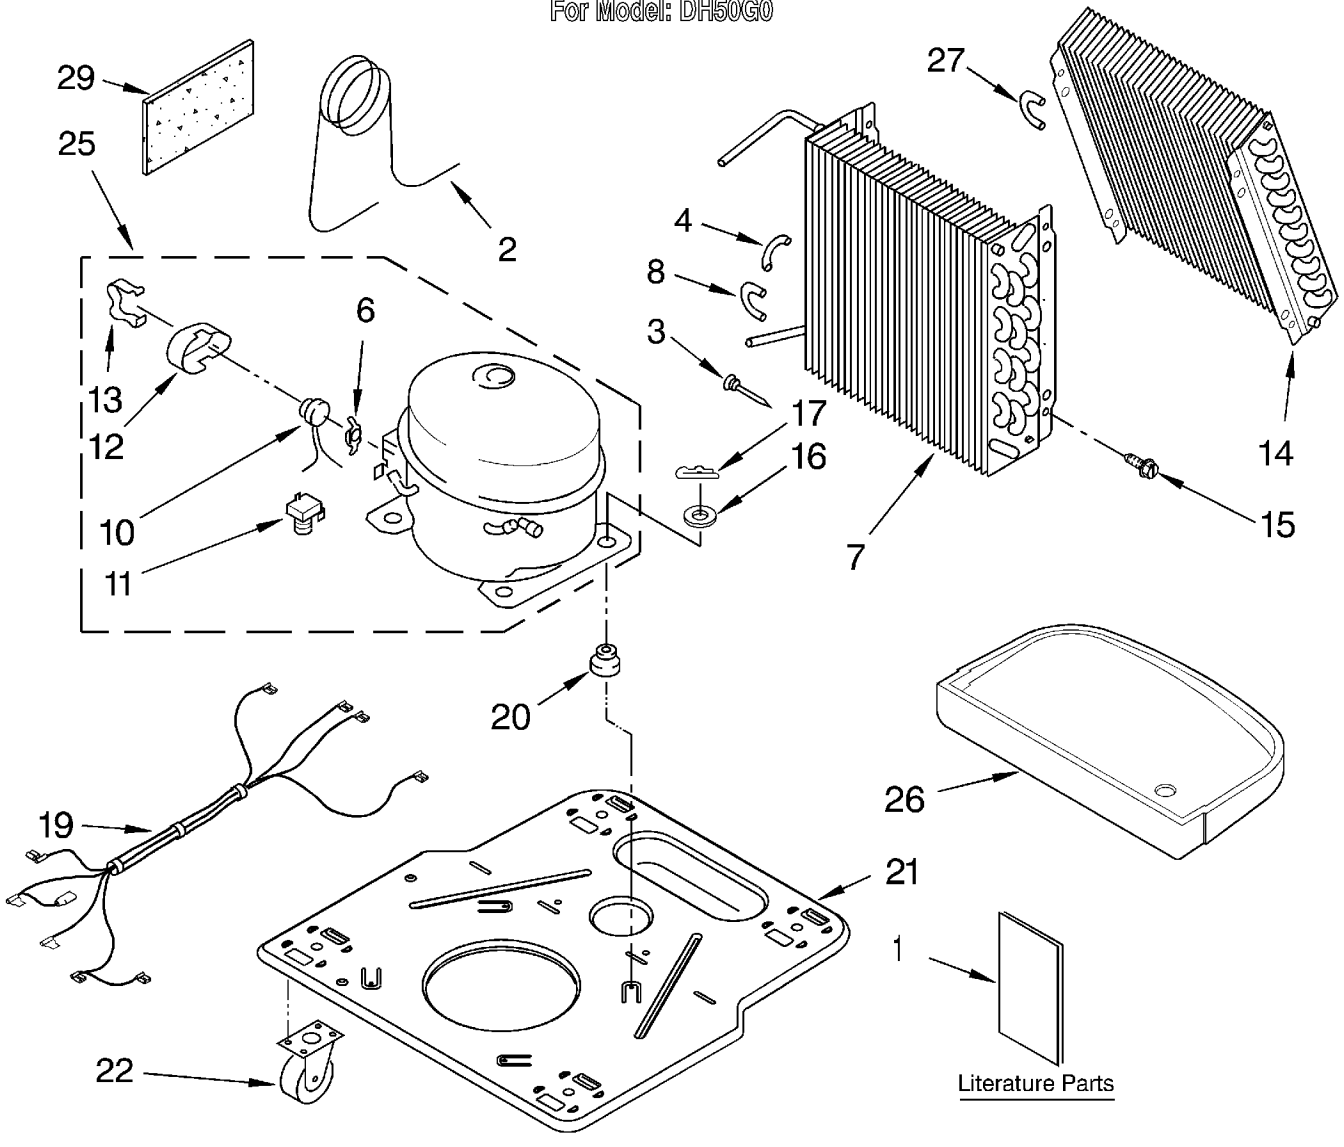

----- Manual continues below -----

PARTS LIST

for

DEHUMIDIFIER

MODEL
DH50G0

FOR CUSTOMER SATISFACTION ALWAYS USE
FACTORY SPECIFICATION PARTS

AIR FLOW AND CONTROL PARTS

For Model: DH50G0

2	1168670	Humidistat, Control
3	1172100	Assembly, Control Panel
4	1172091	Knob
5	488480	Screw, Sm #8 x 1/2
7		Panel, Air System
	1168758	Left Side
	1168759	Right Side
8	1172082	Escutcheon
9	1168781	Barrier, Bucket Fill Switch
10	1168691	Motor, Fan
11	1168661	Blade, Fan
12	1168681	Cover, Air System
13	1168699	Switch, Bucket Fill/Check
14	487871	Screw, 8-32 x 3/8
15	1168703	Cord, Appliance
16	1168666	Plate, Orifice
22	1180504	Relief, Strain
23	1168735	Support, Air System
25	857547	Tie, Cable
26	1168752	Brace, Support
27	1157158	Screw, 8-18 X 3/8
28	1180634	Edge Guard

UNIT PARTS

For Model: DH50G0

Literature Parts

1 LITERATURE PARTS
LIT1168837 Wiring Diagram
LIT1168835 Use & Care Guide
LIT1181951 Repair Parts List

2 1168677 Tube, Restrictor (Length 30.00")
3 1162526 Strainer
4 1169762 Bend, Return (2)
6 950061 Spring, Overload
7 1168657 Condenser
8 708531 Bend, Return (12)
10 1163837 Overload, Protector
11 950058 Relay, Start
12 950055 Cover, Terminal
13 950056 Retainer, Cover
14 1168655 Evaporator
15 488480 Screw, 8 x 1/2 (4)
16 680975 Washer
17 24364001 Clip, Compressor
19 1168830 Harness, Wire
20 1168722 Grommet (4)
21 1168654 Base
22 1164241 Caster (4)
25 1168669 Compressor, (Complete Assembly)
26 1168761 Pan, Drain
27 854624 Bend, Return (9)
29 1162650 Insulation (Restrictor Tube)

Following Parts Not Illustrated and Optional Parts Not Included

484310	Epoxy, Tube (Aluminum Repair)
505168	Tape, No Drip Valve, Access
978025	1/4" Tube O.D.
978026	5/16" Tube O.D.
978027	3/8" Tube O.D.
978028	1/2" Tube O.D.
978029	5/8" Tube O.D.
978030	3/4" Tube O.D.
978865	Seal, Ring Access Valve (20 Pack)