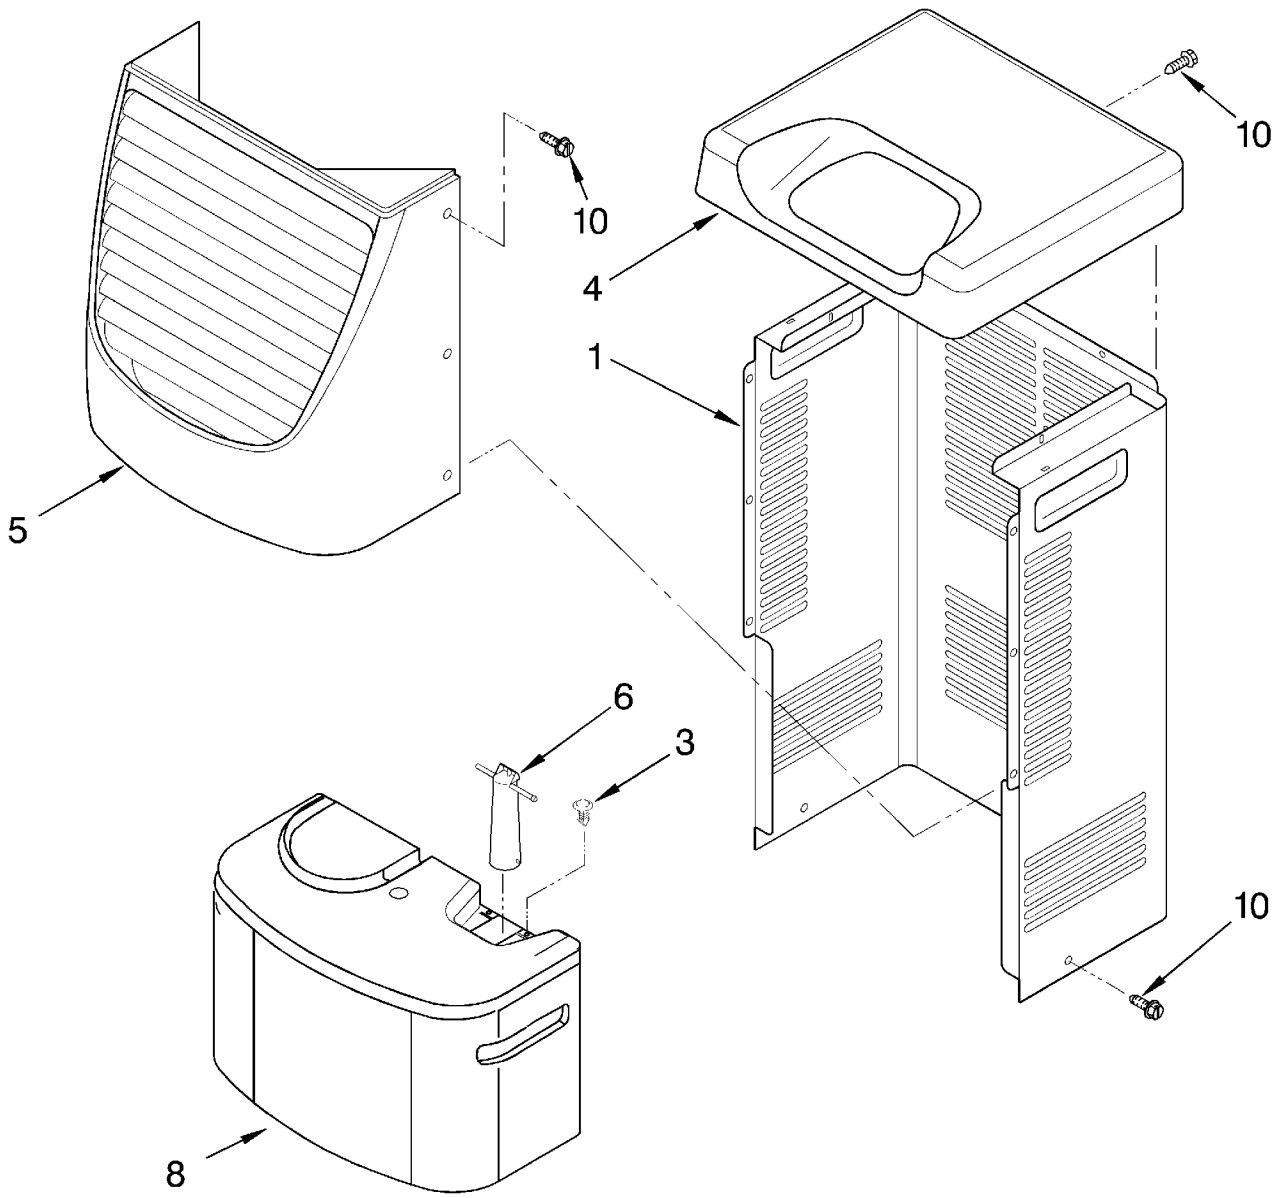

2	1168670	Humidistat, Control
3	1172100	Assembly, Control Panel
4	1172091	Knob
5	488480	Screw, Sm #8 x 1/2
7		Panel, Air System
	1168758	Left Side
	1168759	Right Side
8	1172082	Escutcheon
9	1168781	Barrier, Bucket Fill Switch
10	1168691	Motor, Fan
11	1168661	Blade, Fan
12	1168681	Cover, Air System
13	1168699	Switch, Bucket Fill/Check
14	487871	Screw, 8-32 x 3/8
15	1168703	Cord, Appliance
16	1168666	Plate, Orifice
22	1180504	Relief, Strain
23	1168735	Support, Air System
25	857547	Tie, Cable
26	1168752	Brace, Support
27	1157158	Screw, 8-18 X 3/8
28	1180634	Edge Guard

UNIT PARTS

For Model: DH50G0

1		LITERATURE PARTS
	LIT1168837	Wiring Diagram
	LIT1168835	Use & Care Guide
	LIT1181951	Repair Parts List
2	1168677	Tube, Restrictor (Length 30.00")
3	1162526	Strainer
4	1169762	Bend, Return (2)
6	950061	Spring, Overload
7	1168657	Condenser
8	708531	Bend, Return (12)
10	1163837	Overload, Protector
11	950058	Relay, Start
12	950055	Cover, Terminal
13	950056	Retainer, Cover
14	1168655	Evaporator
15	488480	Screw, 8 x 1/2 (4)
16	680975	Washer
17	24364001	Clip, Compressor
19	1168830	Harness, Wire
20	1168722	Grommet (4)
21	1168654	Base
22	1164241	Caster (4)
25	1168669	Compressor, (Complete Assembly)
26	1168761	Pan, Drain
27	854624	Bend, Return (9)
29	1162650	Insulation (Restrictor Tube)

REFRIGERANT CHARGE 10.00 Oz.

CABINET PARTS

For Model: DH50G0

1	1172092	Cabinet
3	1168762	Clip, Float
4	1172096	Cover, Top
5	1172097	Cover, Front
6	1172075	Float
8	1172094	Bucket, Condensate
10	1172095	Screw

Following Parts Not Illustrated and Optional Parts Not Included

484310	Epoxy, Tube (Aluminum Repair)
505168	Tape, No Drip Valve, Access
978025	1/4" Tube O.D.
978026	5/16" Tube O.D.
978027	3/8" Tube O.D.
978028	1/2" Tube O.D.
978029	5/8" Tube O.D.
978030	3/4" Tube O.D.
978865	Seal, Ring Access Valve (20 Pack)