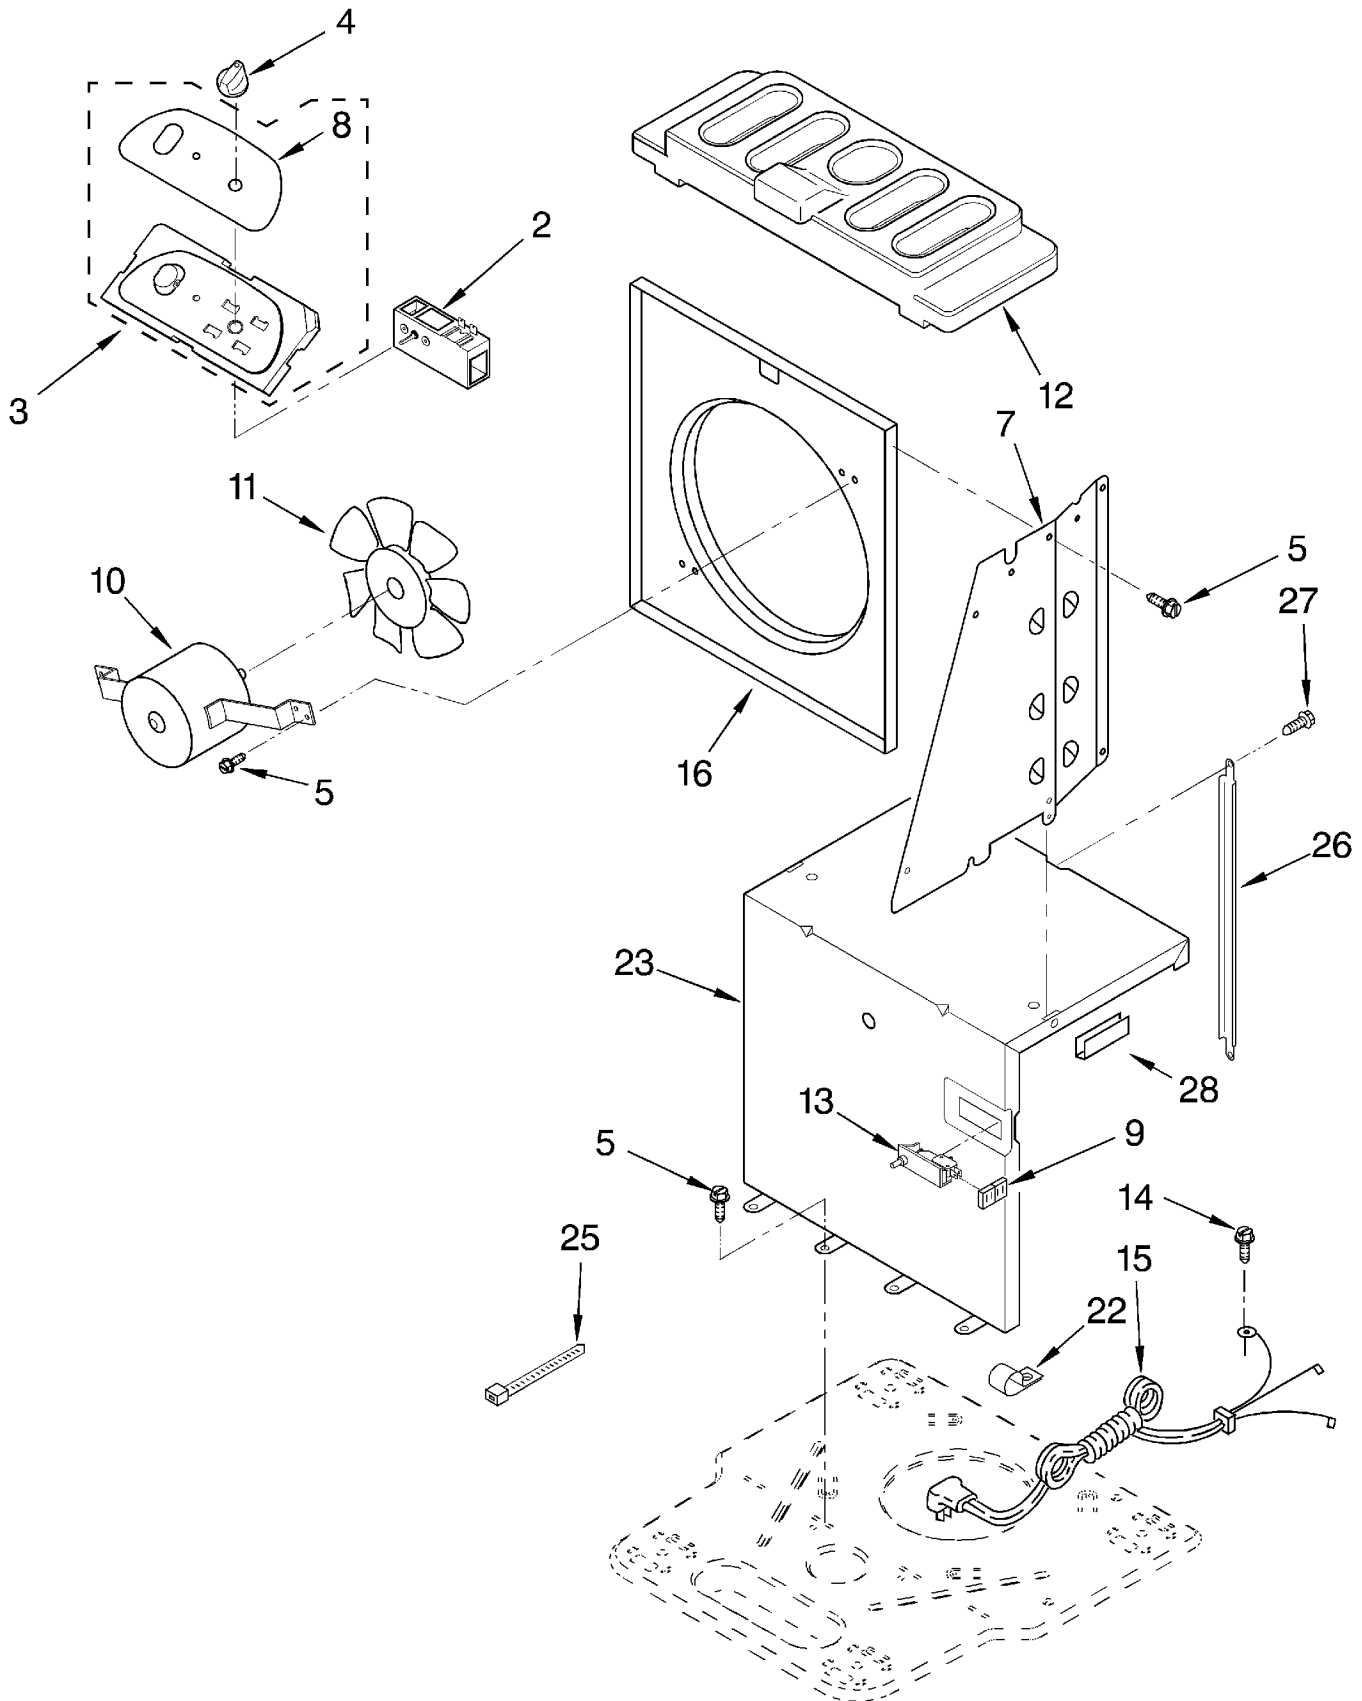

----- Manual continues below -----

PARTS LIST

for

DEHUMIDIFIER

MODEL
DH50G0

FOR CUSTOMER SATISFACTION ALWAYS USE
FACTORY SPECIFICATION PARTS

AIR FLOW AND CONTROL PARTS

For Model: DH50G0

2	1168670	Humidistat, Control
3	1172100	Assembly, Control Panel
4	1172091	Knob
5	488480	Screw, Sm #8 x 1/2
7		Panel, Air System
	1168758	Left Side
	1168759	Right Side
8	1172082	Escutcheon
9	1168781	Barrier, Bucket Fill Switch
10	1168691	Motor, Fan
11	1168661	Blade, Fan
12	1168681	Cover, Air System
13	1168699	Switch, Bucket Fill/Check
14	487871	Screw, 8-32 x 3/8
15	1168703	Cord, Appliance
16	1168666	Plate, Orifice
22	1180504	Relief, Strain
23	1168735	Support, Air System
25	857547	Tie, Cable
26	1168752	Brace, Support
27	1157158	Screw, 8-18 X 3/8
28	1180634	Edge Guard

UNIT PARTS

For Model: DH50G0

1		LITERATURE PARTS
	LIT1168837	Wiring Diagram
	LIT1168835	Use & Care Guide
	LIT1181951	Repair Parts List
2	1168677	Tube, Restrictor (Length 30.00")
3	1162526	Strainer
4	1169762	Bend, Return (2)
6	950061	Spring, Overload
7	1168657	Condenser
8	708531	Bend, Return (12)
10	1163837	Overload, Protector
11	950058	Relay, Start
12	950055	Cover, Terminal
13	950056	Retainer, Cover
14	1168655	Evaporator
15	488480	Screw, 8 x 1/2 (4)
16	680975	Washer
17	24364001	Clip, Compressor
19	1168830	Harness, Wire
20	1168722	Grommet (4)
21	1168654	Base
22	1164241	Caster (4)
25	1168669	Compressor, (Complete Assembly)
26	1168761	Pan, Drain
27	854624	Bend, Return (9)
29	1162650	Insulation (Restrictor Tube)

Following Parts Not Illustrated and Optional Parts Not Included

484310	Epoxy, Tube (Aluminum Repair)
505168	Tape, No Drip Valve, Access
978025	1/4" Tube O.D.
978026	5/16" Tube O.D.
978027	3/8" Tube O.D.
978028	1/2" Tube O.D.
978029	5/8" Tube O.D.
978030	3/4" Tube O.D.
978865	Seal, Ring Access Valve (20 Pack)