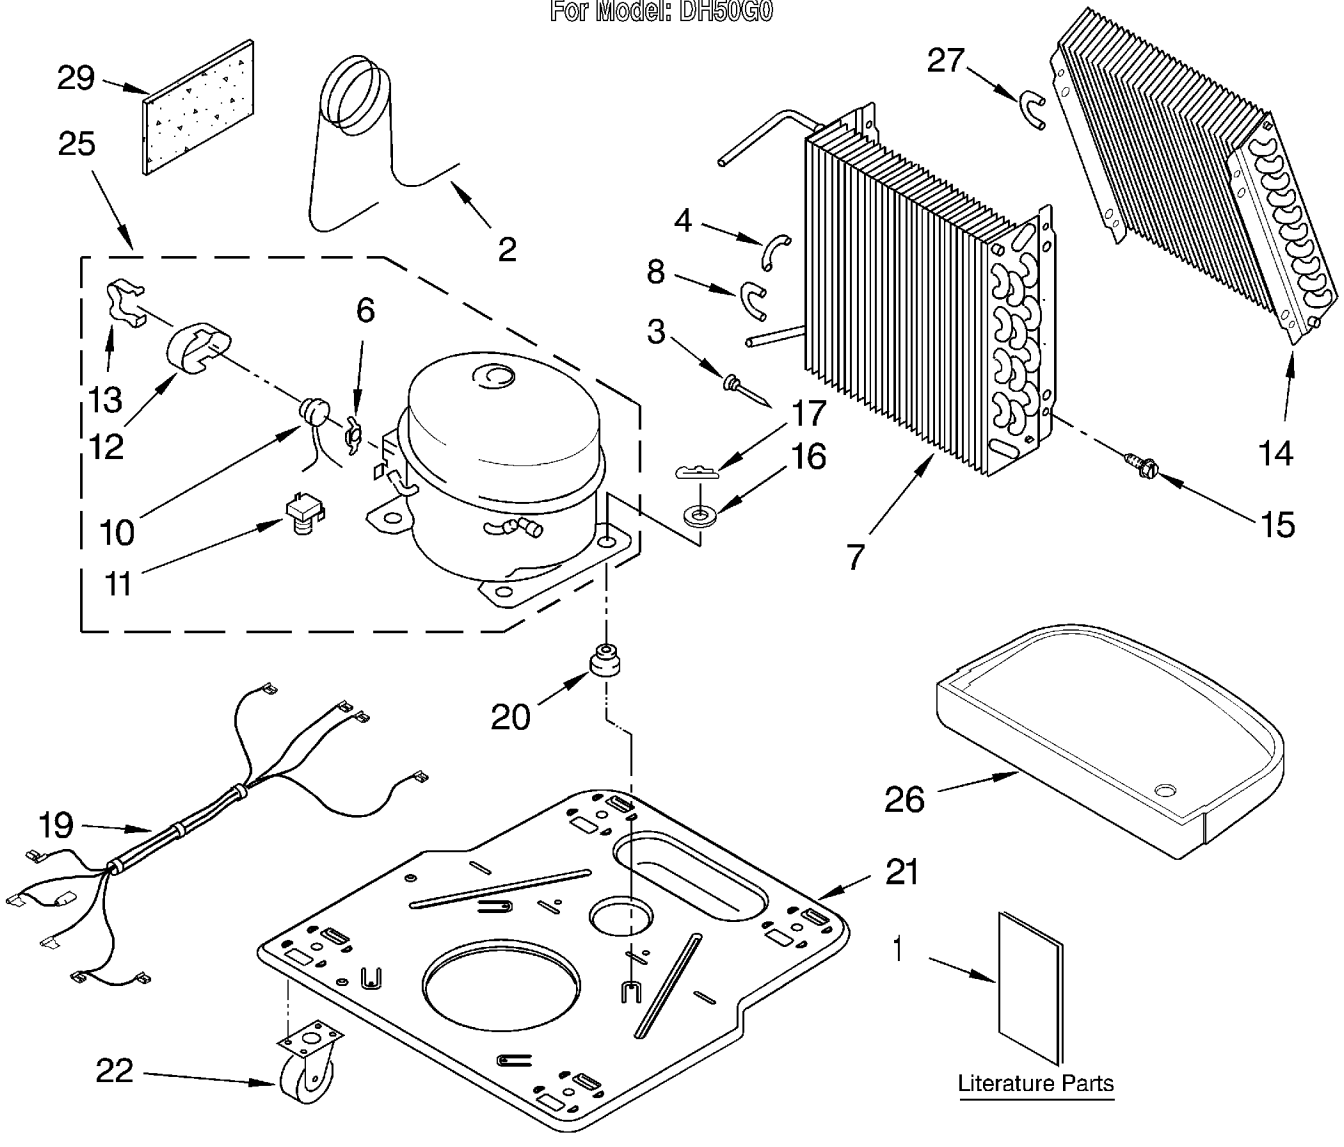

----- Manual continues below -----

PARTS LIST

for

DEHUMIDIFIER

MODEL
DH50G0

FOR CUSTOMER SATISFACTION ALWAYS USE
FACTORY SPECIFICATION PARTS

AIR FLOW AND CONTROL PARTS

For Model: DH50G0

2	1168670	Humidistat, Control
3	1172100	Assembly, Control Panel
4	1172091	Knob
5	488480	Screw, Sm #8 x 1/2
7		Panel, Air System
	1168758	Left Side
	1168759	Right Side
8	1172082	Escutcheon
9	1168781	Barrier, Bucket Fill Switch
10	1168691	Motor, Fan
11	1168661	Blade, Fan
12	1168681	Cover, Air System
13	1168699	Switch, Bucket Fill/Check
14	487871	Screw, 8-32 x 3/8
15	1168703	Cord, Appliance
16	1168666	Plate, Orifice
22	1180504	Relief, Strain
23	1168735	Support, Air System
25	857547	Tie, Cable
26	1168752	Brace, Support
27	1157158	Screw, 8-18 X 3/8
28	1180634	Edge Guard

UNIT PARTS

For Model: DH50G0

1		LITERATURE PARTS
	LIT1168837	Wiring Diagram
	LIT1168835	Use & Care Guide
	LIT1181951	Repair Parts List
2	1168677	Tube, Restrictor (Length 30.00")
3	1162526	Strainer
4	1169762	Bend, Return (2)
6	950061	Spring, Overload
7	1168657	Condenser
8	708531	Bend, Return (12)
10	1163837	Overload, Protector
11	950058	Relay, Start
12	950055	Cover, Terminal
13	950056	Retainer, Cover
14	1168655	Evaporator
15	488480	Screw, 8 x 1/2 (4)
16	680975	Washer
17	24364001	Clip, Compressor
19	1168830	Harness, Wire
20	1168722	Grommet (4)
21	1168654	Base
22	1164241	Caster (4)
25	1168669	Compressor, (Complete Assembly)
26	1168761	Pan, Drain
27	854624	Bend, Return (9)
29	1162650	Insulation (Restrictor Tube)

Following Parts Not Illustrated and Optional Parts Not Included

484310	Epoxy, Tube (Aluminum Repair)
505168	Tape, No Drip Valve, Access
978025	1/4" Tube O.D.
978026	5/16" Tube O.D.
978027	3/8" Tube O.D.
978028	1/2" Tube O.D.
978029	5/8" Tube O.D.
978030	3/4" Tube O.D.
978865	Seal, Ring Access Valve (20 Pack)