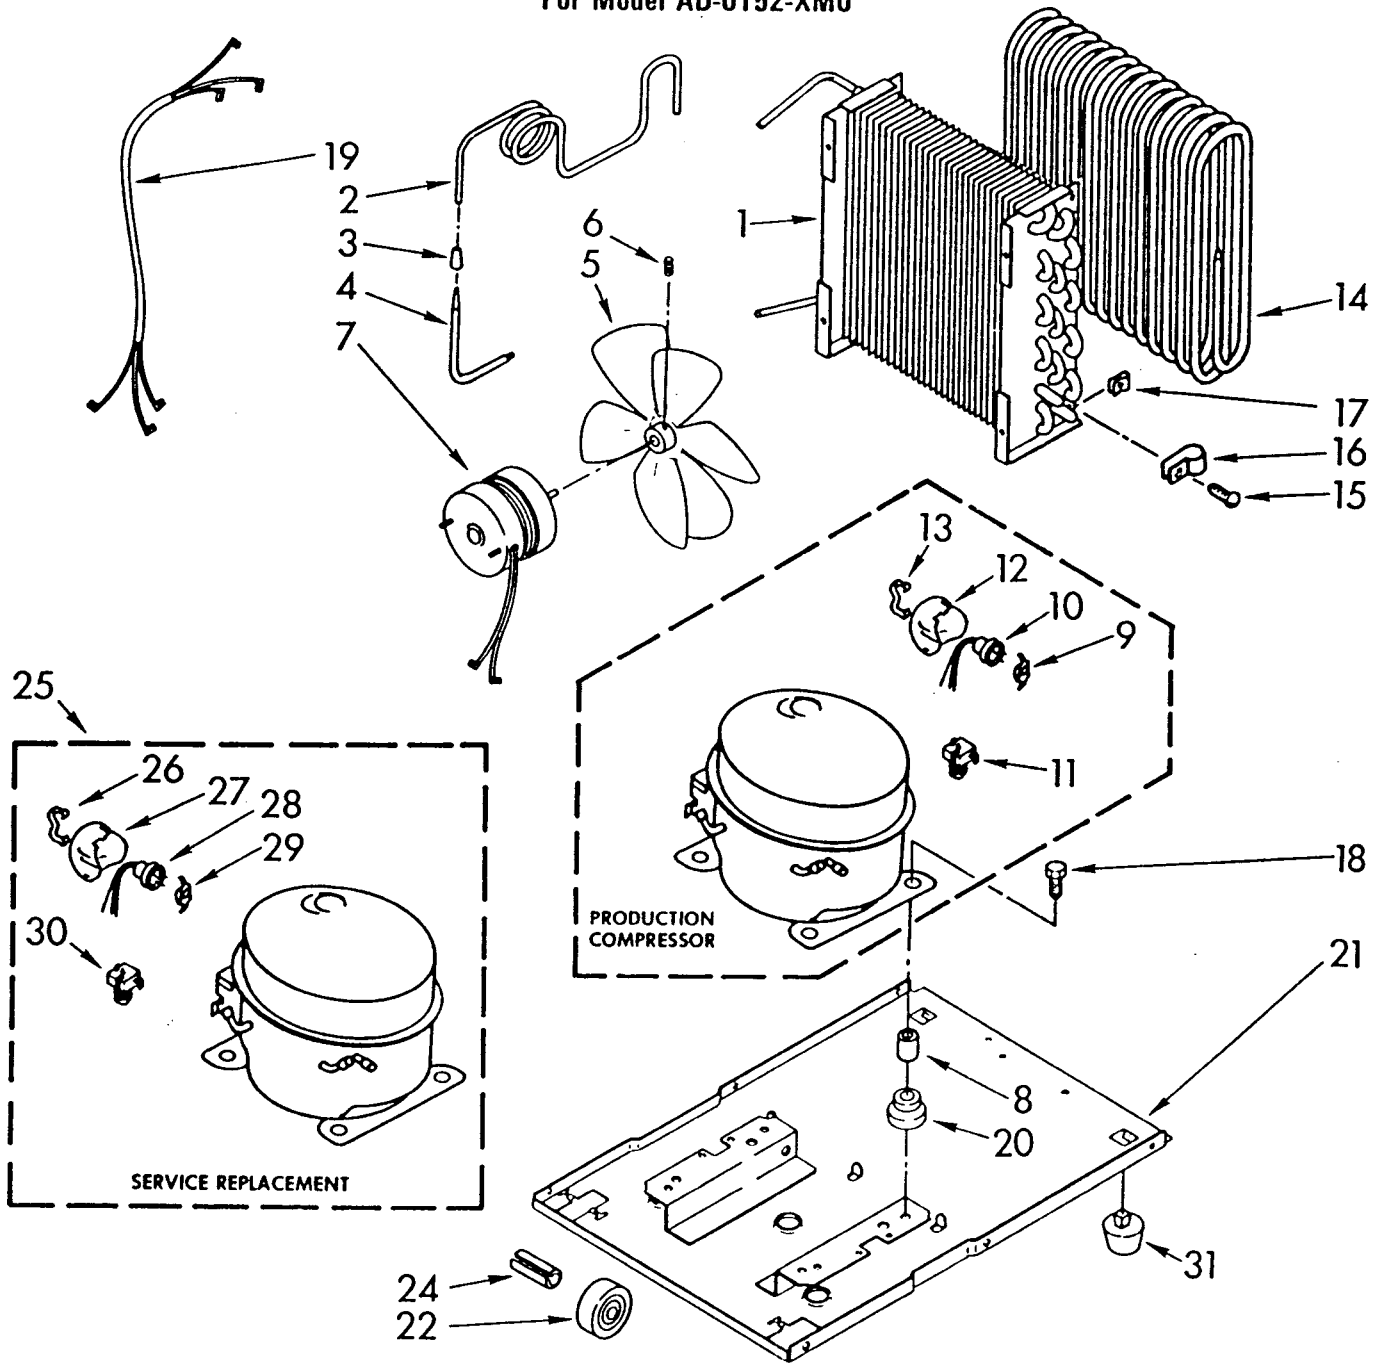

----- Manual continues below -----

**PARTS
LIST
FOR**

DEHUMIDIFIER

**MODEL
AD-0152-XM0**

FRAME AND CONTROL PARTS

1-84 Litho in U.S.A.

Whirlpool CORPORATION
Benton Harbor, Michigan.

159-G-12

Part No. 789048

1	950747	Light, Indicator
2	951280	Humidistat Assembly
3	951285	Bracket, Humidistat & Light Assembly
4	998859	Knob, Humidistat Control
5	488624	Screw, SM #8 x 3/8A
6	998777	Bracket, Fan Motor Mounting
7	488946	Clamp, Tube (4)
8	487910	Screw, 8 x 1/2A
9	488130	Nut, Fan Motor 8-32 (2)
10	950431	Board, Terminal
11	488966	Screw, SM #6 x 3/8
13	998783	Switch, Water Level Control
14	487871	Screw, 8-32 x 5/32
15	950743	Cord, Appliance
16	998779	Plate, Orifice
17	998802	Seal
18	489001	Palnut, 3/8-32
19	998730	Spring, Water Level
20	488480	Screw, SM #8 x 1/2A
21		Washer, Repair
	489083	.030 Thickness
	489091	.045 Thickness
	489029	.060 Thickness
23	998729	Support
24	488889	Screw, 8-32 x 5/32
25	857547	Tie, Cable
26	951281	Cover, Terminal
27	488234	Screw, 8-32 x 1/4

UNIT PARTS

For Model AD-0152-XM0

FOR ORDERING INFORMATION REFER TO PARTS PRICE LIST

789048

1	949893	Condenser
2	998759	Tube, Restrictor (Length 35.0")
3	474013	Strainer, Outlet Tube
4	949896	Tube, Outlet (Includes Item 3)
5	948756	Blade, Fan (Includes Item 6)
6	488035	Setscrew, 1/4 x 5/16
7	949635	Motor, Fan
8	646498	Sleeve (4)
9	950061	Spring, Overload
10	950248	Overload, Protector
11	950249	Relay, Start
12	950055	Cover, Terminal
13	950056	Retainer, Cover
14	995082	Evaporator
15	487910	Screw, 8 x 3/8 (4)
16	488946	Clamp, Tube (4)
17	486197	Nut, Speed (4)
18	488400	Screw, 1/4-28 x 1" (4)
19	484136	Harness, Wire
20	646499	Grommet (4)
21	949976	Base
22	998726	Roller (2)
24	489015	Roll Pin (2)
25	485780	Compressor, Service (Complete Assembly)
26	831282	Retainer, Cover
27	865068	Cover, Terminal
28	876690	Overload, Protector
29	549086	Spring, Overload
30	876693	Relay
31	998725	Glide (2)