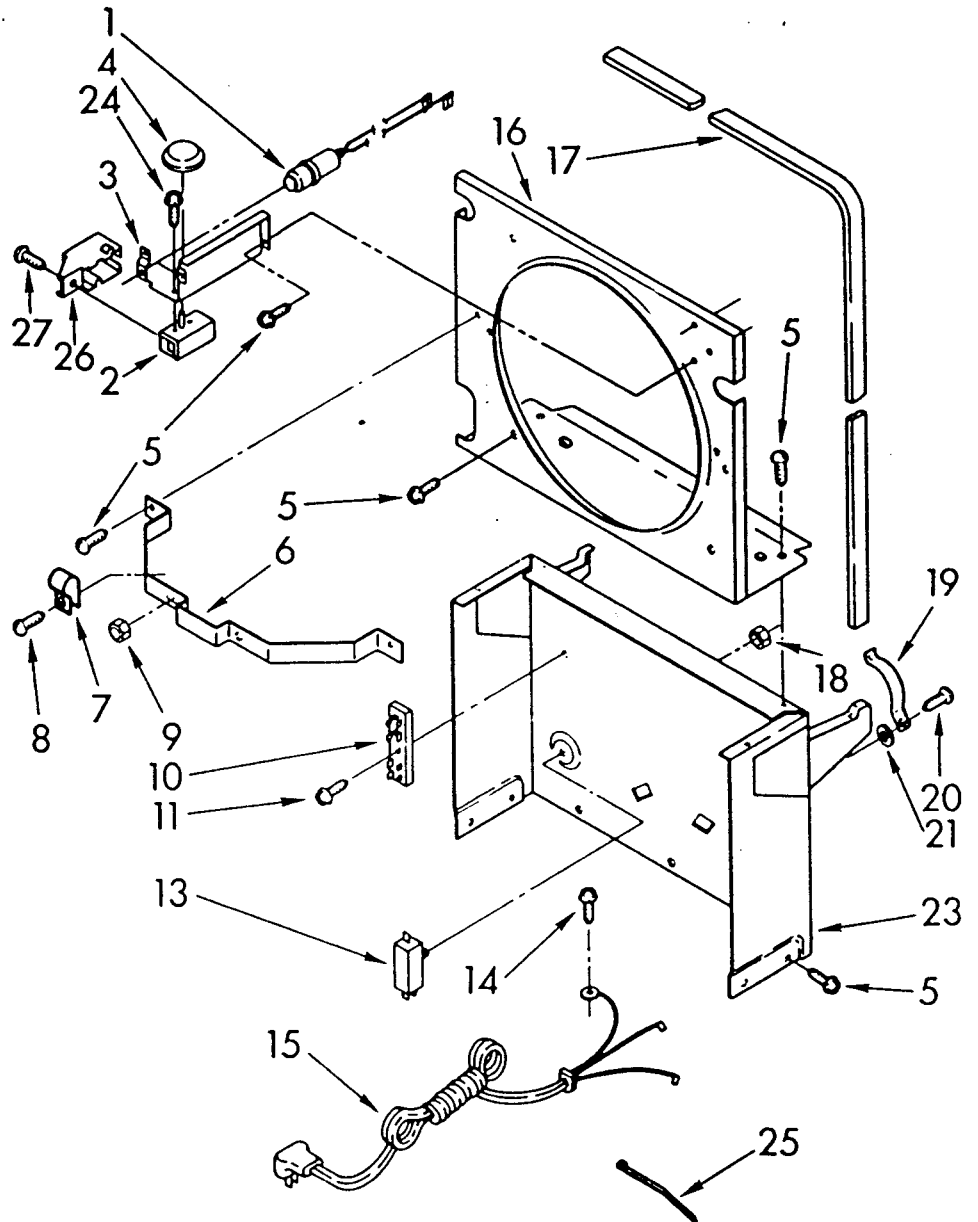

----- Manual continues below -----

**PARTS
LIST
FOR**

DEHUMIDIFIER

**MODEL
AD-0152-XM0**

FRAME AND CONTROL PARTS

1-84 Litho in U.S.A.

Whirlpool CORPORATION
Benton Harbor, Michigan.

159-G-12

Part No. 789048

1	950747	Light, Indicator
2	951280	Humidistat Assembly
3	951285	Bracket, Humidistat & Light Assembly
4	998859	Knob, Humidistat Control
5	488624	Screw, SM #8 x 3/8A
6	998777	Bracket, Fan Motor Mounting
7	488946	Clamp, Tube (4)
8	487910	Screw, 8 x 1/2A
9	488130	Nut, Fan Motor 8-32 (2)
10	950431	Board, Terminal
11	488966	Screw, SM #6 x 3/8
13	998783	Switch, Water Level Control
14	487871	Screw, 8-32 x 5/32
15	950743	Cord, Appliance
16	998779	Plate, Orifice
17	998802	Seal
18	489001	Palnut, 3/8-32
19	998730	Spring, Water Level
20	488480	Screw, SM #8 x 1/2A
21		Washer, Repair
	489083	.030 Thickness
	489091	.045 Thickness
	489029	.060 Thickness
23	998729	Support
24	488889	Screw, 8-32 x 5/32
25	857547	Tie, Cable
26	951281	Cover, Terminal
27	488234	Screw, 8-32 x 1/4

UNIT PARTS

For Model AD-0152-XM0

FOR ORDERING INFORMATION REFER TO PARTS PRICE LIST

789048

1	949893	Condenser
2	998759	Tube, Restrictor (Length 35.0")
3	474013	Strainer, Outlet Tube
4	949896	Tube, Outlet (Includes Item 3)
5	948756	Blade, Fan (Includes Item 6)
6	488035	Setscrew, 1/4 x 5/16
7	949635	Motor, Fan
8	646498	Sleeve (4)
9	950061	Spring, Overload
10	950248	Overload, Protector
11	950249	Relay, Start
12	950055	Cover, Terminal
13	950056	Retainer, Cover
14	995082	Evaporator
15	487910	Screw, 8 x 3/8 (4)
16	488946	Clamp, Tube (4)
17	486197	Nut, Speed (4)
18	488400	Screw, 1/4-28 x 1" (4)
19	484136	Harness, Wire
20	646499	Grommet (4)
21	949976	Base
22	998726	Roller (2)
24	489015	Roll Pin (2)
25	485780	Compressor, Service (Complete Assembly)
26	831282	Retainer, Cover
27	865068	Cover, Terminal
28	876690	Overload, Protector
29	549086	Spring, Overload
30	876693	Relay
31	998725	Glide (2)