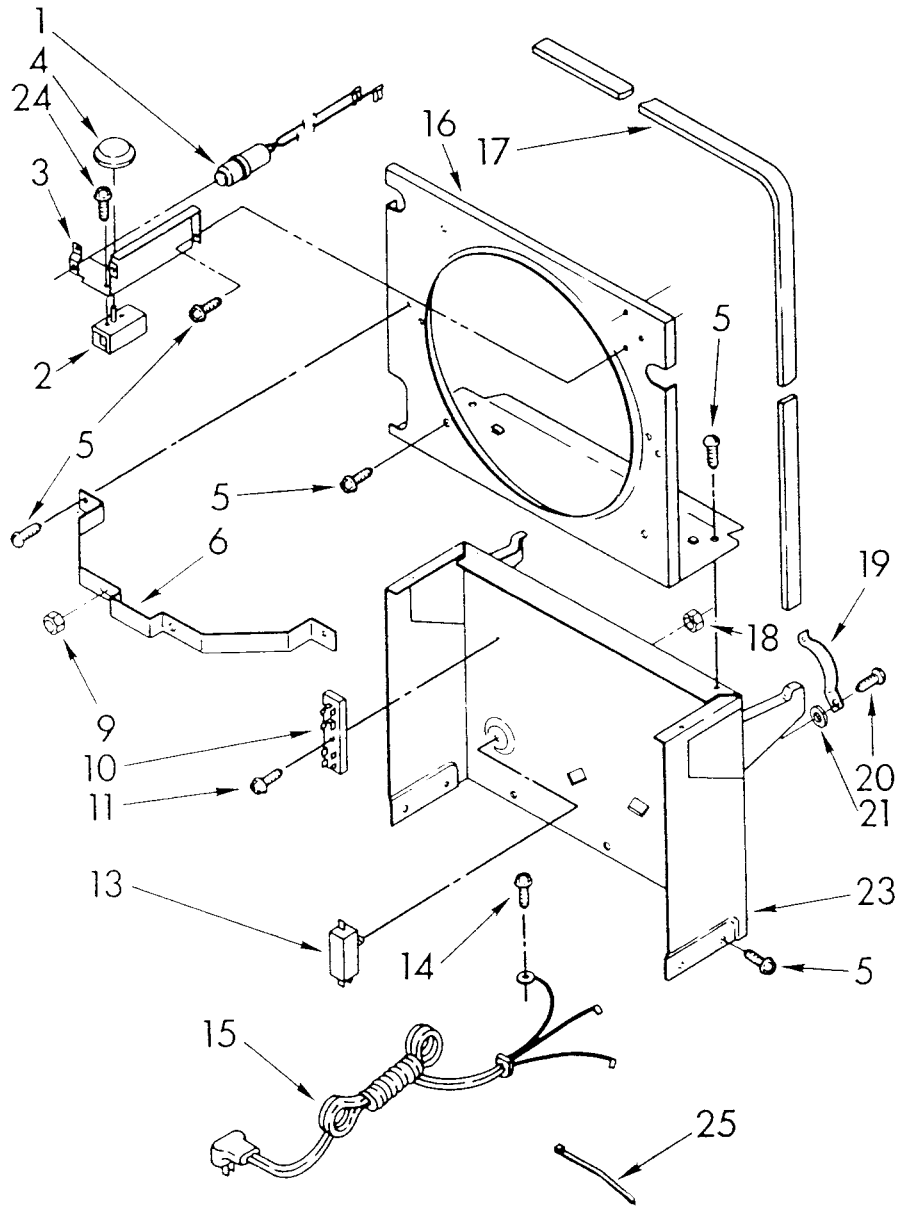

# WHIRLPOOL AD0152XV1 Owner's Manual

[Shop genuine replacement parts for WHIRLPOOL  
AD0152XV1](#)

[Find Your WHIRLPOOL Dehumidifier Parts - Select From 309 Models](#)

----- Manual continues below -----

**PARTS  
LIST  
FOR**

**DEHUMIDIFIER**

**MODEL  
AD-0152-XM1**

**FRAME AND CONTROL PARTS**

2-84 Litho in U.S.A.

**Whirlpool CORPORATION**  
Benton Harbor, Michigan.

104-C-12

Part No. 789125

1	950747	Light, Indicator
2	950623	Humidistat Assembly
3	998809	Bracket, Humidistat & Light Assembly
4	998859	Knob, Humidistat Control
5	488624	Screw, SM #8 x 3/8A
6	998777	Bracket, Fan Motor Mounting
9	488130	Nut, Fan Motor 8-32 (2)
10	950431	Board, Terminal
11	488966	Screw, SM #6 x 3/8
13	998783	Switch, Water Level Control
14	487871	Screw, 8-32 x 5/32
15	950743	Cord, Appliance
16	998779	Plate, Orifice
17	998802	Seal
18	489001	Palnut, 3/8-32
19	998730	Spring, Water Level
20	488480	Screw, SM #8 x 1/2A
21		Washer, Repair
	489083	.030 Thickness
	489091	.045 Thickness
	489029	.060 Thickness
23	998729	Support
24	488889	Screw, 8-32 x 5/32
25	857547	Tie, Cable

# UNIT PARTS

For Model AD-0152-XM1

1	949893	Condenser
2	948793	Tube, Restrictor (35.0" Length)
3	474013	Strainer, Outlet Tube
4	949896	Tube, Outlet (Includes Item No. 3)
5	948756	Blade, Fan (Includes Setscrew Item No. 6)
6	488035	Setscrew, 1/4 x 5/16
7	949635	Motor, Fan
8	484344	Compressor
9	547272	Bumper, Start Relay
10	998784	Overload, Start Relay
11	531386	Relay, Start
12	549945	Case, Start Relay
13	531318	Spring, Relay Case
14	995082	Evaporator
15	487910	Screw, 8 x 3/8 (4)
16	488946	Clamp, Tube (4)
17	486197	Nut, Speed (4)
18	488400	Screw, 1/4-28 x 1" (4)
19	484136	Harness, Wire
20	531082	Grommet (4)
21	998720	Base
22	*489027	Screw, 1/4-28 x 1-1/4
23	*489030	Washer, Cup
24	*858424	Sleeve
25	*469581	Grommet
27	998725	Glide (2)
28	489015	Roll Pin (2)
29	998726	Roller (2)