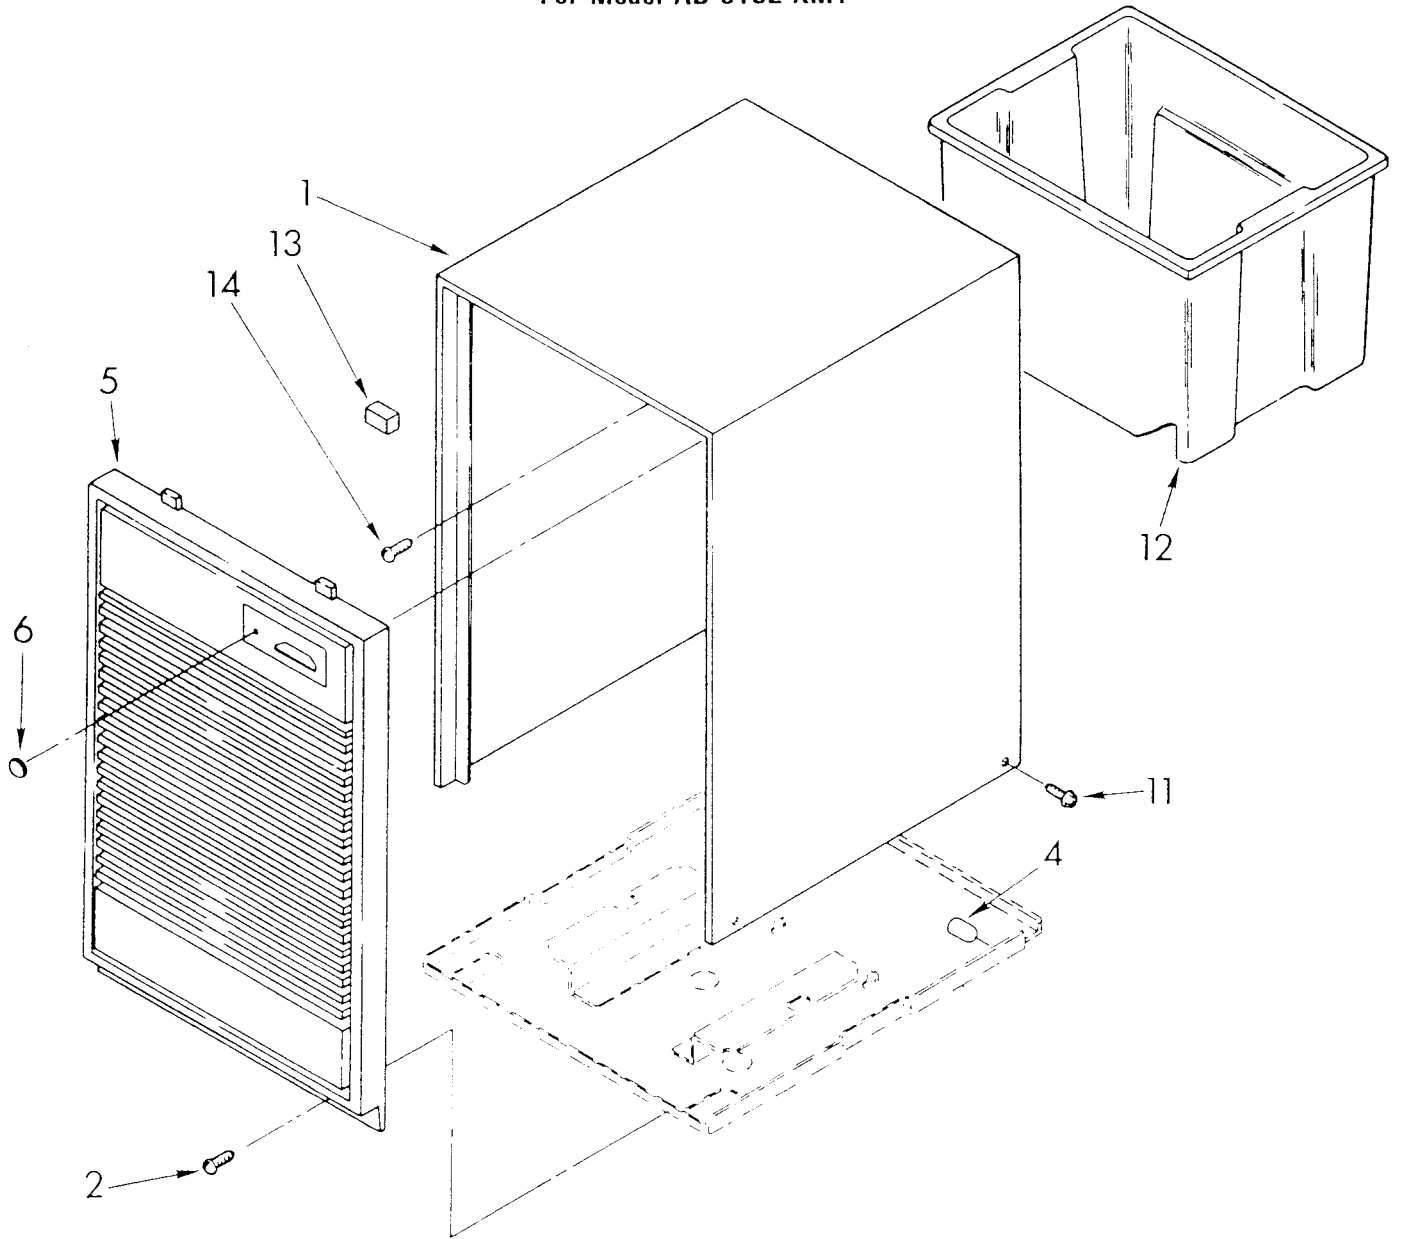

CABINET PARTS

For Model AD-0152-XM1