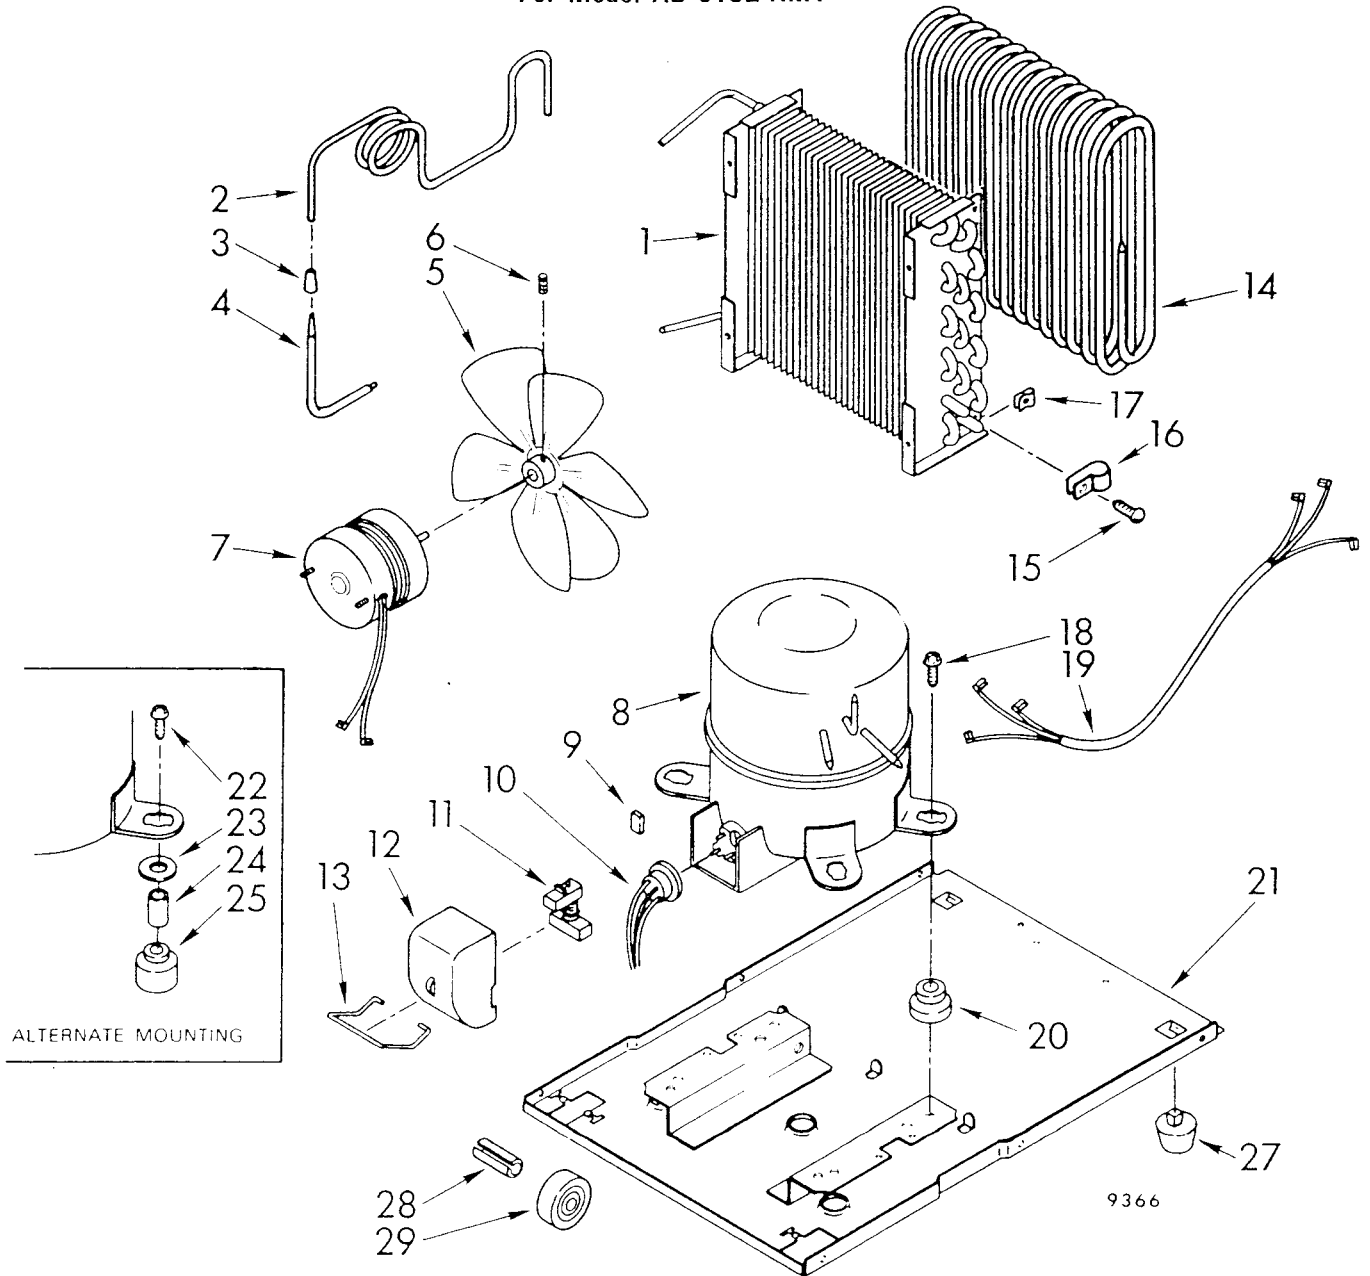

**DEHUMIDIFIER**

**MODEL  
AD-0152-XM1**

**FRAME AND CONTROL PARTS**

2-84 Litho in U.S.A.

**Whirlpool CORPORATION**  
Benton Harbor, Michigan.

104-C-12

Part No. 789125

1	950747	Light, Indicator
2	950623	Humidistat Assembly
3	998809	Bracket, Humidistat & Light Assembly
4	998859	Knob, Humidistat Control
5	488624	Screw, SM #8 x 3/8A
6	998777	Bracket, Fan Motor Mounting
9	488130	Nut, Fan Motor 8-32 (2)
10	950431	Board, Terminal
11	488966	Screw, SM #6 x 3/8
13	998783	Switch, Water Level Control
14	487871	Screw, 8-32 x 5/32
15	950743	Cord, Appliance
16	998779	Plate, Orifice
17	998802	Seal
18	489001	Palnut, 3/8-32
19	998730	Spring, Water Level
20	488480	Screw, SM #8 x 1/2A
21		Washer, Repair
	489083	.030 Thickness
	489091	.045 Thickness
	489029	.060 Thickness
23	998729	Support
24	488889	Screw, 8-32 x 5/32
25	857547	Tie, Cable

# UNIT PARTS

For Model AD-0152-XM1

1	949893	Condenser
2	948793	Tube, Restrictor (35.0" Length)
3	474013	Strainer, Outlet Tube
4	949896	Tube, Outlet (Includes Item No. 3)
5	948756	Blade, Fan (Includes Setscrew Item No. 6)
6	488035	Setscrew, 1/4 x 5/16
7	949635	Motor, Fan
8	484344	Compressor
9	547272	Bumper, Start Relay
10	998784	Overload, Start Relay
11	531386	Relay, Start
12	549945	Case, Start Relay
13	531318	Spring, Relay Case
14	995082	Evaporator
15	487910	Screw, 8 x 3/8 (4)
16	488946	Clamp, Tube (4)
17	486197	Nut, Speed (4)
18	488400	Screw, 1/4-28 x 1" (4)
19	484136	Harness, Wire
20	531082	Grommet (4)
21	998720	Base
22	*489027	Screw, 1/4-28 x 1-1/4
23	*489030	Washer, Cup
24	*858424	Sleeve
25	*469581	Grommet
27	998725	Glide (2)
28	489015	Roll Pin (2)
29	998726	Roller (2)