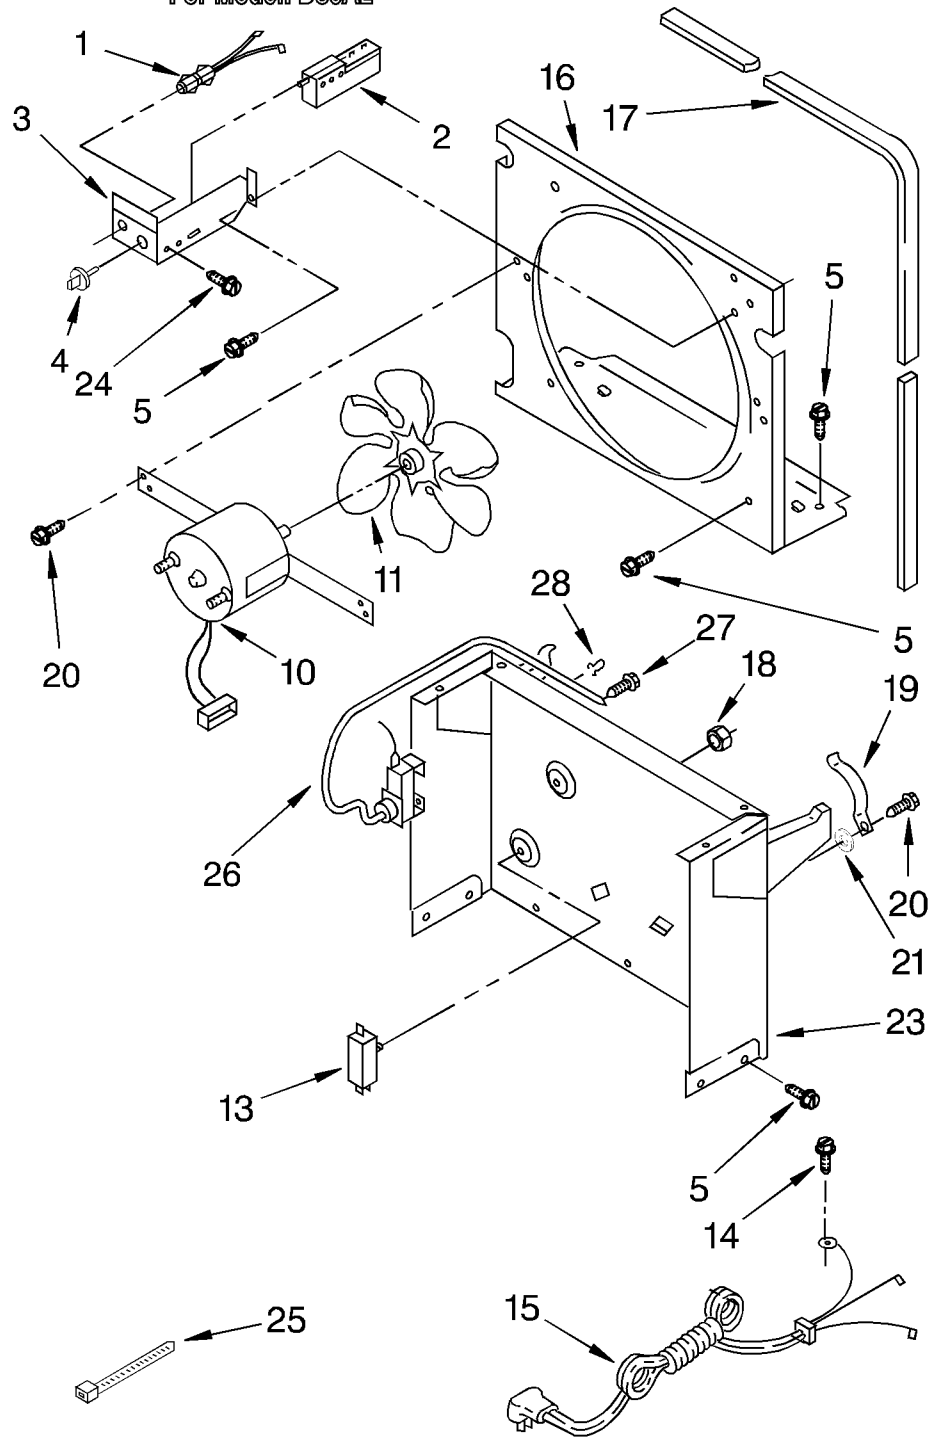

----- Manual continues below -----

x

PARTS LIST

for

DEHUMIDIFIER

MODEL

D30A2

FOR CUSTOMER SATISFACTION ALWAYS USE
FACTORY SPECIFICATION PARTS

AIR FLOW AND CONTROL PARTS

For Model: D30A2

1	1164804	Light, Indicator
2	1162578	Humidistat, Control
3	951284	Bracket, Humidistat
4	1162670	Knob, Humidistat Control
5	488480	Screw, Sm #8 x 1/2
10	1164813	Motor, Fan
11	949645	Blade, Fan
13	999747	Switch, Water Level Control
14	487871	Screw, 8-32 x 3/8
15	1164784	Cord, Appliance
16	998779	Plate, Orifice
17	1162704	Seal
18	489001	Palnut, 3/8-32
19	1161718	Spring, Water Level
20	488248	Screw, S.M.#8 x 3/4
21		Washer, Repair
	489083	.045 Thickness
	489029	.062 Thickness
23	1163800	Support
24	1162513	Screw, 8-18x1/4(2)
25	602851	Tie, Cable
26	1164779	Thermostat, De-icer
27	488234	Screw, 8-32 x 1/4 (2)
28	471363	Clamp, Tube (2)

UNIT PARTS
For Model: D30A2

1	1162646	Condenser
2	1165297	Tube, Restrictor
3	1162526	Strainer
4	1158407	Bend, Return (1)
5	1162348	Seal Evaporator Top
6	708531	Bend, Return (8)
7	708532	Bend, Return (4)
8	1156533	Bend, Return (1)
9	950061	Spring, Overload
10	1164775	Overload, Protector
11	950058	Relay, Start
12	950055	Cover, Terminal
13	950056	Retainer, Cover
14	1162933	Evaporator
15	488480	Screw #8 x 1/2 (4)
16	1162372	Seal
18	1166034	Bolt, 1/4-28 x 1" (4)
19	1164816	Harness, Wire
20	646499	Grommet (4)
21	1157584	Base
22	998726	Roller (2)
23	646498	Sleeve (4)
24	489015	Pin, Roller (2)
25	1164773	Compressor, (Complete Assembly)
26	951886	Glide (2)
27	855199	Bend, Return (8)
28	854624	Bend, Return (1)

For Model: D30A2

1	998821	Cabinet
2	1164763	Screw, #8 x 1/2 (2)
3	998813	Retainer Pin (Rear Grille)
5	1162665	Grille, Front
6	998846	Lens, Light
7	998832	Grille, Rear
8	951901	Pan, Condensate
9	1158781	Screw
10	948584	Spacer, Grille
11	489073	Screw, 8 x 3/8 (2)