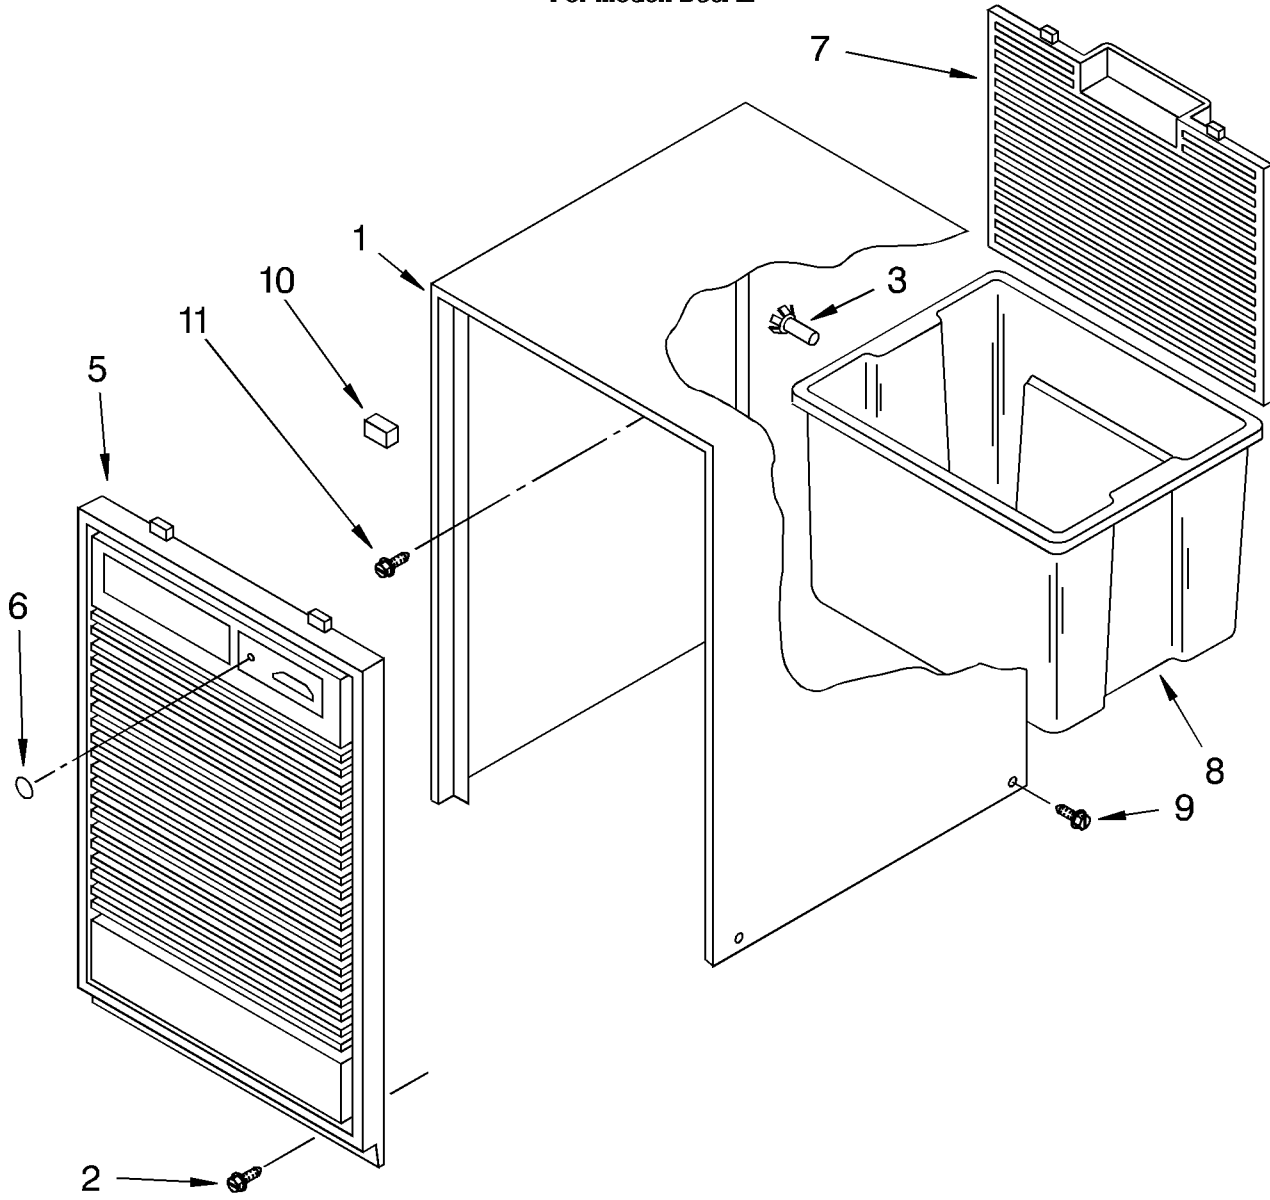

CABINET PARTS

For Model: D30A2