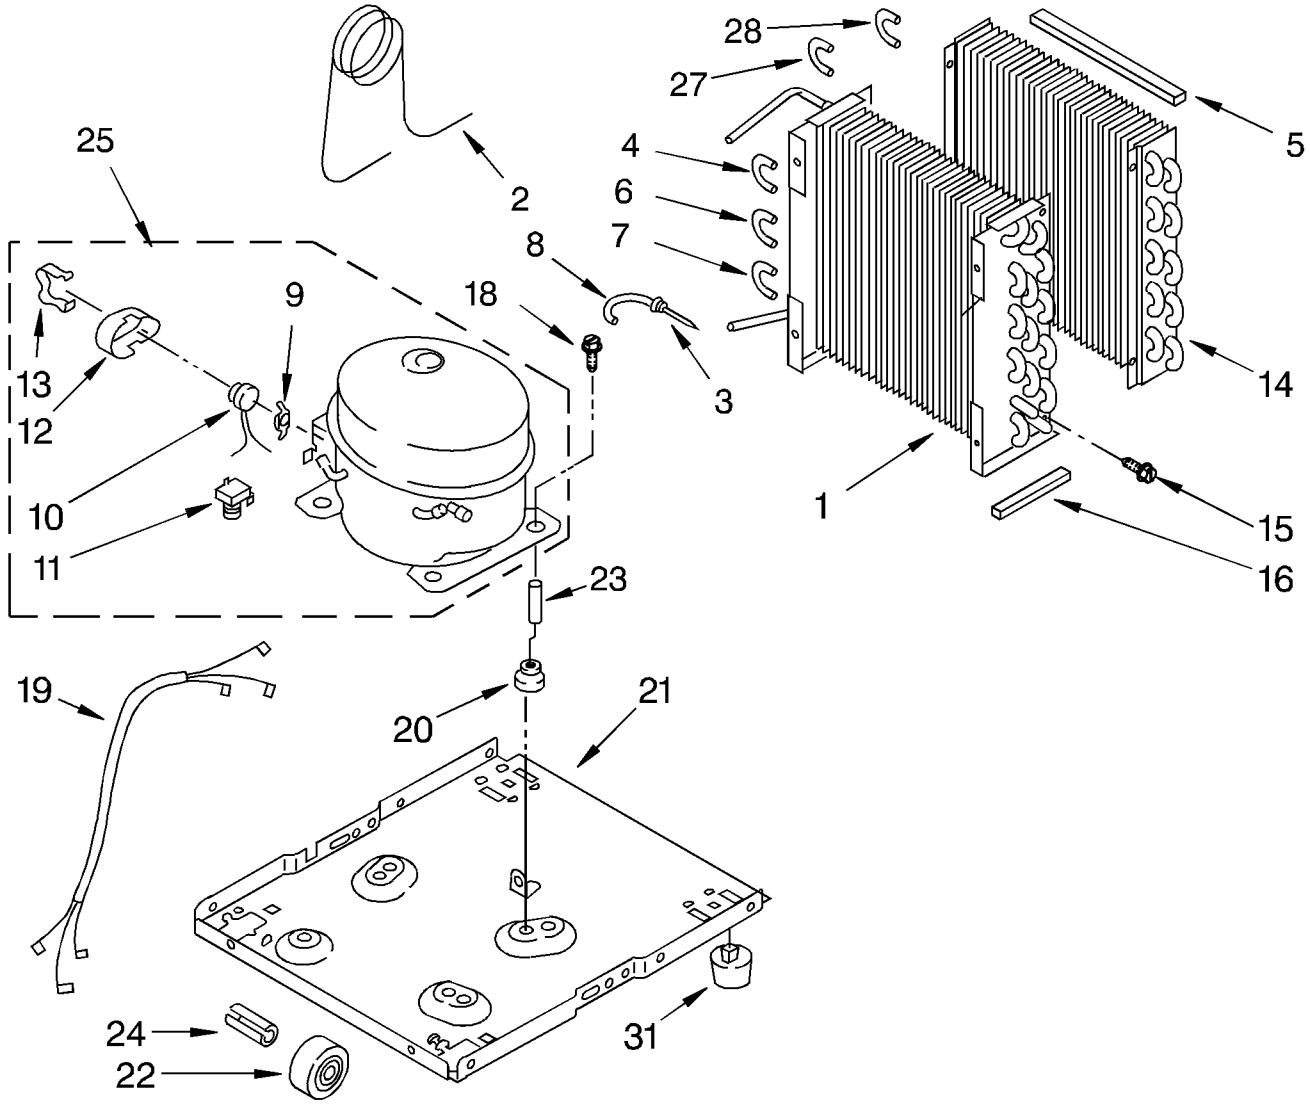

AIR FLOW AND CONTROL PARTS

For Model: D30A2

1	1164804	Light, Indicator
2	1162578	Humidistat, Control
3	951284	Bracket, Humidistat
4	1162670	Knob, Humidistat Control
5	488480	Screw, Sm #8 x 1/2
10	1164813	Motor, Fan
11	949645	Blade, Fan
13	999747	Switch, Water Level Control
14	487871	Screw, 8-32 x 3/8
15	1164784	Cord, Appliance
16	998779	Plate, Orifice
17	1162704	Seal
18	489001	Palnut, 3/8-32
19	1161718	Spring, Water Level
20	488248	Screw, S.M.#8 x 3/4
21		Washer, Repair
	489083	.045 Thickness
	489029	.062 Thickness
23	1163800	Support
24	1162513	Screw, 8-18x1/4(2)
25	602851	Tie, Cable
26	1164779	Thermostat, De-icer
27	488234	Screw, 8-32 x 1/4 (2)
28	471363	Clamp, Tube (2)

UNIT PARTS
For Model: D30A2

1	1162646	Condenser
2	1165297	Tube, Restrictor
3	1162526	Strainer
4	1158407	Bend, Return (1)
5	1162348	Seal Evaporator Top
6	708531	Bend, Return (8)
7	708532	Bend, Return (4)
8	1156533	Bend, Return (1)
9	950061	Spring, Overload
10	1164775	Overload, Protector
11	950058	Relay, Start
12	950055	Cover, Terminal
13	950056	Retainer, Cover
14	1162933	Evaporator
15	488480	Screw #8 x 1/2 (4)
16	1162372	Seal
18	1166034	Bolt, 1/4-28 x 1" (4)
19	1164816	Harness, Wire
20	646499	Grommet (4)
21	1157584	Base
22	998726	Roller (2)
23	646498	Sleeve (4)
24	489015	Pin, Roller (2)
25	1164773	Compressor, (Complete Assembly)
26	951886	Glide (2)
27	855199	Bend, Return (8)
28	854624	Bend, Return (1)