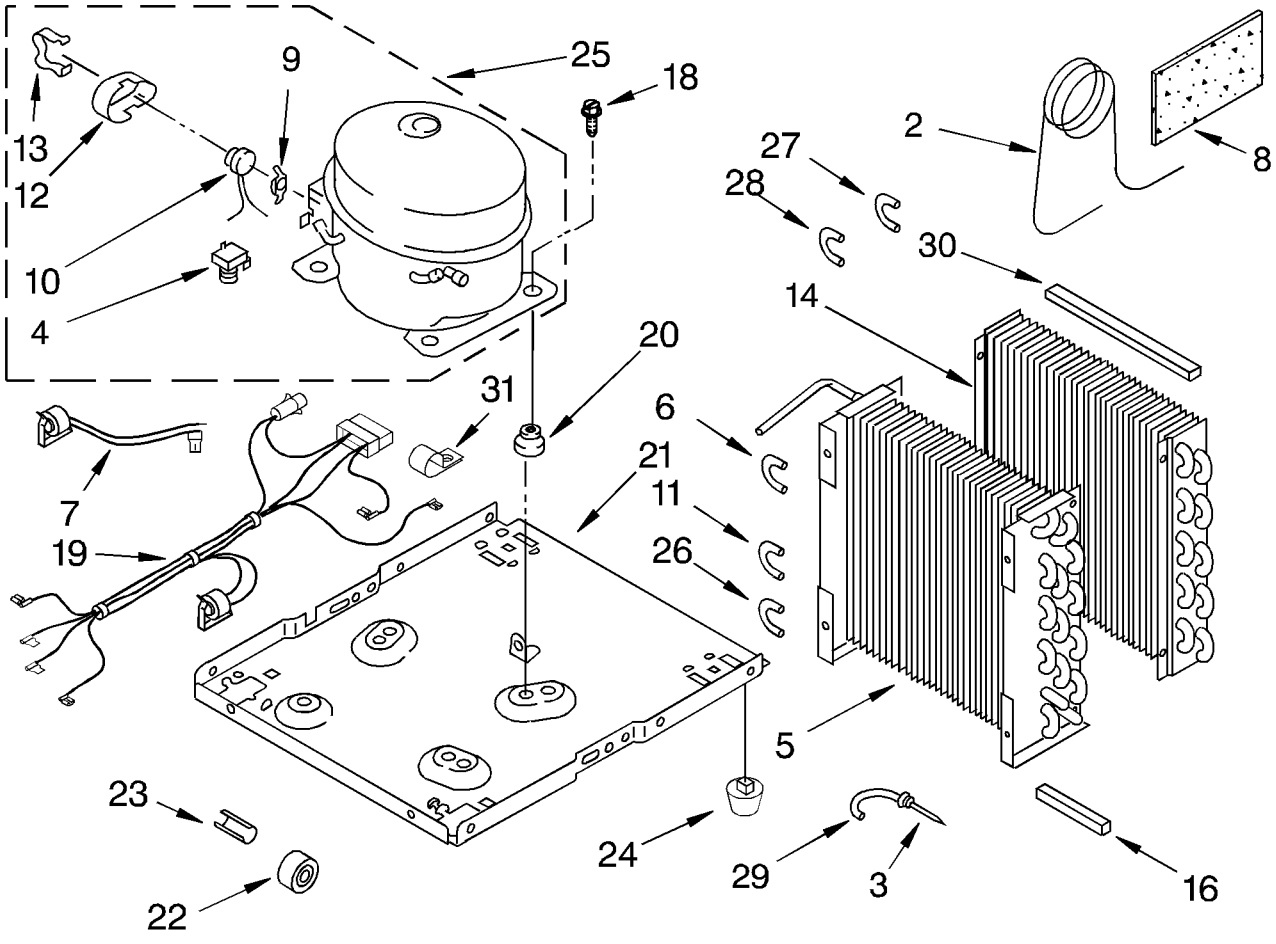

----- Manual continues below -----

PARTS LIST

for

DEHUMIDIFIER

MODEL
D40A3

FOR CUSTOMER SATISFACTION ALWAYS USE
FACTORY SPECIFICATION PARTS

UNIT PARTS

For Model: D40A3

2	1162154	Tube, Restrictor (46.0" Length)
3	1162526	Strainer
4	950058	Relay
5	1163097	Condenser
6	1158407	Bend Return (1)
7	1167574	Deicer, Bimetal
8	1162650	Insulation (Restrictor Tube)
9	950061	Spring, Overload
10	1163837	Overload
11	708531	Bend Return (8)
12	950055	Cover, Terminal
13	950056	Retainer, Cover
14	1168186	Evaporator
16	1162372	Seal
18	1166034	Bolt, 1/4-28 x 1 (4)
19	1167561	Harness, Wire
20	1100826	Grommet (4)
21	1157584	Base
22	998726	Roller (2)
23	489015	Roll Pin-2.0 LG
24	951886	Glide-Natural (2)
25	1164774	Compressor, (Complete Assembly)
26	708532	Bend, Return (4)
27	855199	Bend, Return (8)
28	854624	Bend, Return (1)
29	1156533	Bend, Return (1)
30	1162348	Seal, Evaporator Top
31	1180752	Relief, Strain

REFRIGERANT CHARGE 8.75 OZ.

AIR FLOW AND CONTROL PARTS

For Model: D40A3

1	1164804	Light, Indicator
2	1166055	Humidistat, Control
3	1166850	Bracket, Control
4	1162670	Knob, Control (1)
5	488480	Screw, S.M. #8 x 1/2
10	949645	Blade, Fan
11	1164813	Motor, Fan
13	999747	Switch, Water Level Control
14	1164784	Cord, Appliance
15	487871	Screw, 8-32 x 3/8
16	1166838	Plate, Orifice
17	1162704	Seal
18	489001	Palnut, 3/8-32
19	1161718	Spring, Water Level
20	1166054	Screw #8-18 x 5/8
21		Washer, Repair
	489083	.030 Thickness
	489091	.045 Thickness
	489029	.060 Thickness
23	1163800	Support
24	1162513	Screw, S.M.#8 x 1/4
25	602851	Tie, Cable (3)