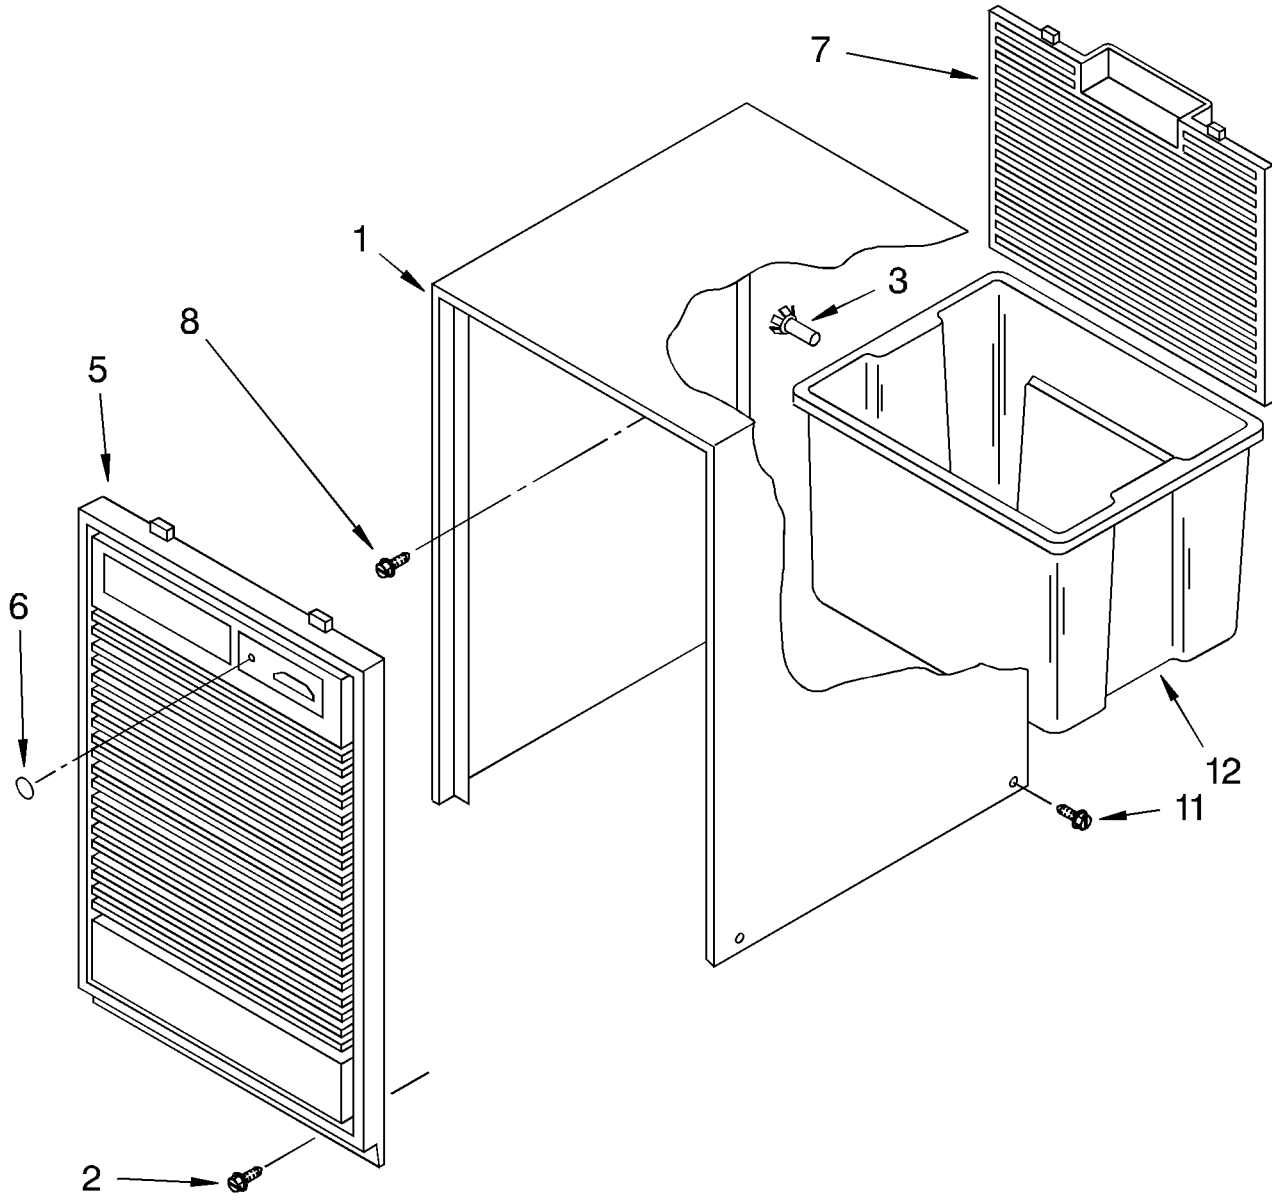

CABINET PARTS

For Model: D40A3