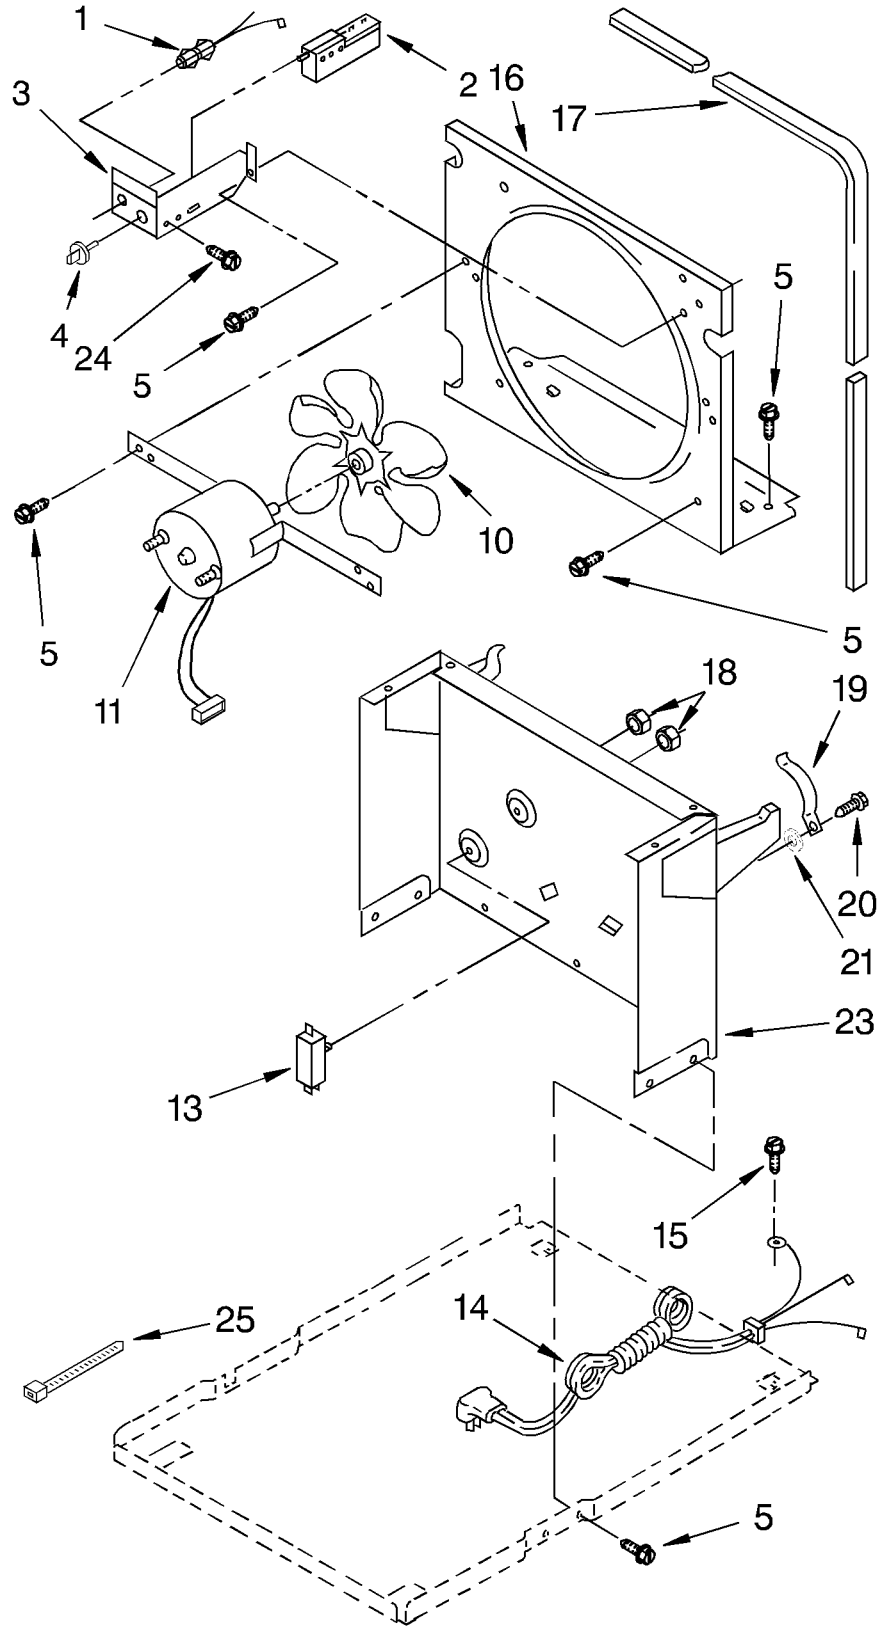

2	1162154	Tube, Restrictor (46.0" Length)
3	1162526	Strainer
4	950058	Relay
5	1163097	Condenser
6	1158407	Bend Return (1)
7	1167574	Deicer, Bimetal
8	1162650	Insulation (Restrictor Tube)
9	950061	Spring, Overload
10	1163837	Overload
11	708531	Bend Return (8)
12	950055	Cover, Terminal
13	950056	Retainer, Cover
14	1168186	Evaporator
16	1162372	Seal
18	1166034	Bolt, 1/4-28 x 1 (4)
19	1167561	Harness, Wire
20	1100826	Grommet (4)
21	1157584	Base
22	998726	Roller (2)
23	489015	Roll Pin-2.0 LG
24	951886	Glide-Natural (2)
25	1164774	Compressor, (Complete Assembly)
26	708532	Bend, Return (4)
27	855199	Bend, Return (8)
28	854624	Bend, Return (1)
29	1156533	Bend, Return (1)
30	1162348	Seal, Evaporator Top
31	1180752	Relief, Strain

Following Parts Not Illustrated and Optional Parts Not Included

1162476	PTC Start Device
1162477	PTC Clamp
1162377	Wire Assy. (2)
488480	Screw 8-18 x 1/2

LITERATURE PARTS

LIT1168183	Tech Sheet
LIT1167573	Wiring Diagram
LIT1169993	Use & Care Guide
LIT1167568	Repair Parts List

REFRIGERANT CHARGE 8.75 OZ.

AIR FLOW AND CONTROL PARTS

For Model: D40A3

1	1164804	Light, Indicator
2	1166055	Humidistat, Control
3	1166850	Bracket, Control
4	1162670	Knob, Control (1)
5	488480	Screw, S.M. #8 x 1/2
10	949645	Blade, Fan
11	1164813	Motor, Fan
13	999747	Switch, Water Level Control
14	1164784	Cord, Appliance
15	487871	Screw, 8-32 x 3/8
16	1166838	Plate, Orifice
17	1162704	Seal
18	489001	Palnut, 3/8-32
19	1161718	Spring, Water Level
20	1166054	Screw #8-18 x 5/8
21		Washer, Repair
	489083	.030 Thickness
	489091	.045 Thickness
	489029	.060 Thickness
23	1163800	Support
24	1162513	Screw, S.M.#8 x 1/4
25	602851	Tie, Cable (3)

CABINET PARTS

For Model: D40A3

1	998821	Cabinet
2	1164763	Screw, 8-32 x 1/2 (2)
3	998813	Retainer, Pin (2) (Rear Grille)
5	1162665	Grille, Front
6	998846	Lens, Light
7	998832	Grille, Rear
8	489073	Screw, 8 x 3/8
11	1158781	Screw
12	951901	Pan, Condensate