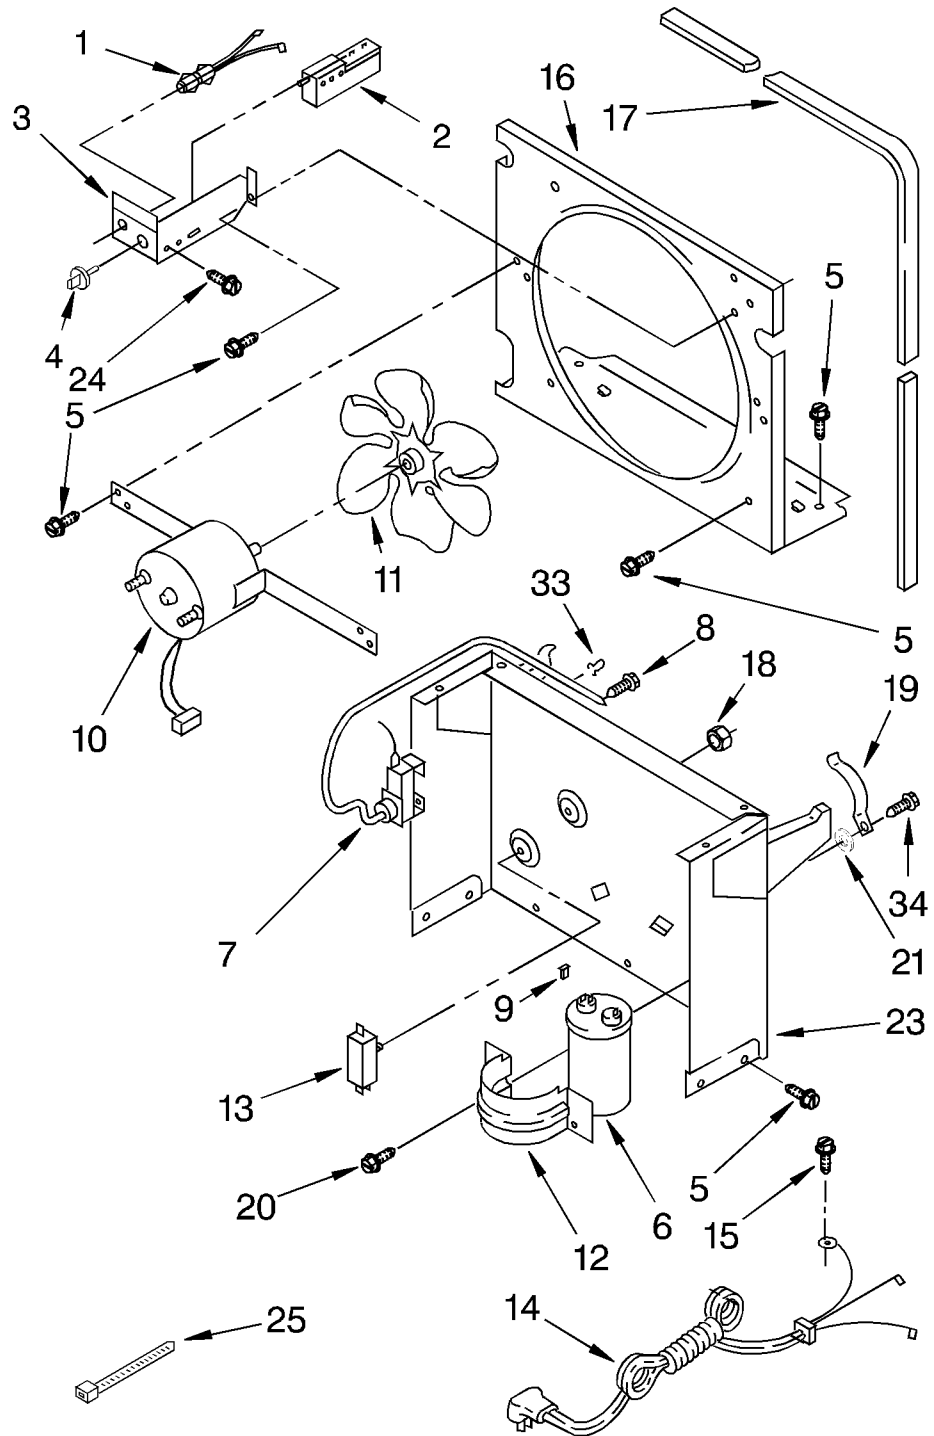

----- Manual continues below -----

x

PARTS LIST

for

DEHUMIDIFIER

MODEL

D50A2

FOR CUSTOMER SATISFACTION ALWAYS USE
FACTORY SPECIFICATION PARTS

AIR FLOW AND CONTROL PARTS

For Model: D50A2

1	1164804	Light, Indicator
2	1166055	Humidistat, Control
3	1166850	Bracket, Control
4	1162670	Knob, Control
5	488480	Screw, S.M. #8 x 1/2
6	1162586	Capacitor
7	1164779	Thermostat, De-icer
8	488234	Screw, 8-32 x 1/4 (2)
9	1159258	Cap, Tab
10	1164813	Motor, Fan
11	949645	Blade, Fan
12	1163801	Bracket, Cap Mtg
13	999747	Switch, Water Level Control
14	1164784	Cord, Appliance
15	487871	Screw, 8-32 x 3/8
16	1166838	Plate, Orifice
17	1162704	Seal
18	489001	Palnut, 3/8-32
19	1161718	Spring, Water Level
20	488480	Screw, 8x1/2 (2)
21		Washer, Repair
	489083	.030 Thickness
	489029	.062 Thickness
	489091	.091 Thickness
23	1163800	Support
24	1162513	Screw (2)
25	602851	Tie, Cable (2)
33	471363	Clamp, Tube To Evaporator Mtg (2)
34	1166054	Screw, 8 x 5/8 A

UNIT PARTS
For Model: D50A2

1	1162154	Tube, Restrictor (36.0" Length)
3	1162526	Strainer
5	1163097	Condenser
8	1162650	Insulation (Restrictor Tube)
9	1167017	Gasket, Cover
14	1161199	Evaporator
16	1162372	Seal
18	1166034	Bolt, 1/4 - 28 x 1
19	1167026	Harness, Wire
20	646499	Grommet (4)
21	1157584	Base
22	998726	Roller (2)
23	489015	Roll Pin (2)
24	951886	Glide (2)
25	1167003	Compressor, (Complete Assembly)
26	1167006	Retainer, Cover
27	1167005	Cover, Terminal
28	1167004	Overload
29	1167008	Spring, Overload
30	646498	Sleeve (4)
31	1158407	Bend, Return (1)
32	708532	Bend, Return (4)
34	708531	Bend, Return (8)
35	1156533	Bend, Return (1)
36	855199	Bend, Return (8)
37	854624	Bend, Return (1)
38	1162348	Seal, Evap. Top

REFRIGERANT CHARGE 8.50 OZ.

CABINET PARTS

For Model: D50A2

1	998821	Cabinet
2	1164763	Screw, 8-32 x 1/2
3	998813	Retainer, Pin (2) (Rear Grille)
4	1162665	Grille, Front
5	998846	Lens, Light
6	998832	Grille, Rear
7	489073	Screw, SM #8 x 3/8
8	948584	Spacer, Grille
9	1158781	Screw
10	951901	Pan, Condensate