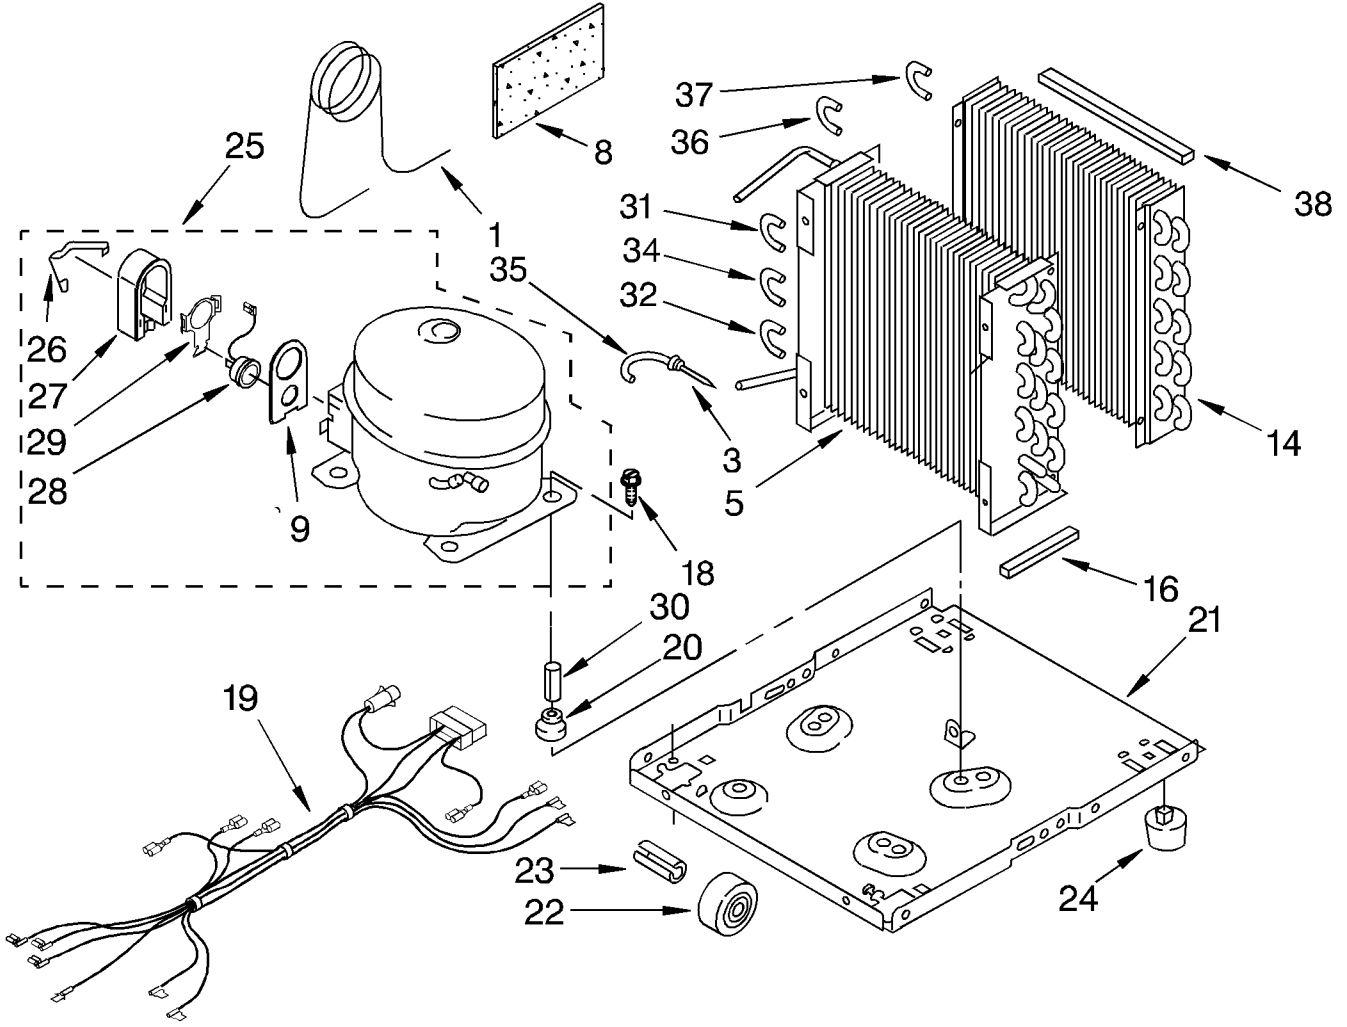

----- Manual continues below -----

x

PARTS LIST

for

DEHUMIDIFIER

MODEL

D50A2

FOR CUSTOMER SATISFACTION ALWAYS USE
FACTORY SPECIFICATION PARTS

AIR FLOW AND CONTROL PARTS

For Model: D50A2

1	1164804	Light, Indicator
2	1166055	Humidistat, Control
3	1166850	Bracket, Control
4	1162670	Knob, Control
5	488480	Screw, S.M. #8 x 1/2
6	1162586	Capacitor
7	1164779	Thermostat, De-icer
8	488234	Screw, 8-32 x 1/4 (2)
9	1159258	Cap, Tab
10	1164813	Motor, Fan
11	949645	Blade, Fan
12	1163801	Bracket, Cap Mtg
13	999747	Switch, Water Level Control
14	1164784	Cord, Appliance
15	487871	Screw, 8-32 x 3/8
16	1166838	Plate, Orifice
17	1162704	Seal
18	489001	Palnut, 3/8-32
19	1161718	Spring, Water Level
20	488480	Screw, 8x1/2 (2)
21		Washer, Repair
	489083	.030 Thickness
	489029	.062 Thickness
	489091	.091 Thickness
23	1163800	Support
24	1162513	Screw (2)
25	602851	Tie, Cable (2)
33	471363	Clamp, Tube To Evaporator Mtg (2)
34	1166054	Screw, 8 x 5/8 A

UNIT PARTS
For Model: D50A2

1	1162154	Tube, Restrictor (36.0" Length)
3	1162526	Strainer
5	1163097	Condenser
8	1162650	Insulation (Restrictor Tube)
9	1167017	Gasket, Cover
14	1161199	Evaporator
16	1162372	Seal
18	1166034	Bolt, 1/4 - 28 x 1
19	1167026	Harness, Wire
20	646499	Grommet (4)
21	1157584	Base
22	998726	Roller (2)
23	489015	Roll Pin (2)
24	951886	Glide (2)
25	1167003	Compressor, (Complete Assembly)
26	1167006	Retainer, Cover
27	1167005	Cover, Terminal
28	1167004	Overload
29	1167008	Spring, Overload
30	646498	Sleeve (4)
31	1158407	Bend, Return (1)
32	708532	Bend, Return (4)
34	708531	Bend, Return (8)
35	1156533	Bend, Return (1)
36	855199	Bend, Return (8)
37	854624	Bend, Return (1)
38	1162348	Seal, Evap. Top

REFRIGERANT CHARGE 8.50 OZ.

CABINET PARTS

For Model: D50A2

1	998821	Cabinet
2	1164763	Screw, 8-32 x 1/2
3	998813	Retainer, Pin (2) (Rear Grille)
4	1162665	Grille, Front
5	998846	Lens, Light
6	998832	Grille, Rear
7	489073	Screw, SM #8 x 3/8
8	948584	Spacer, Grille
9	1158781	Screw
10	951901	Pan, Condensate