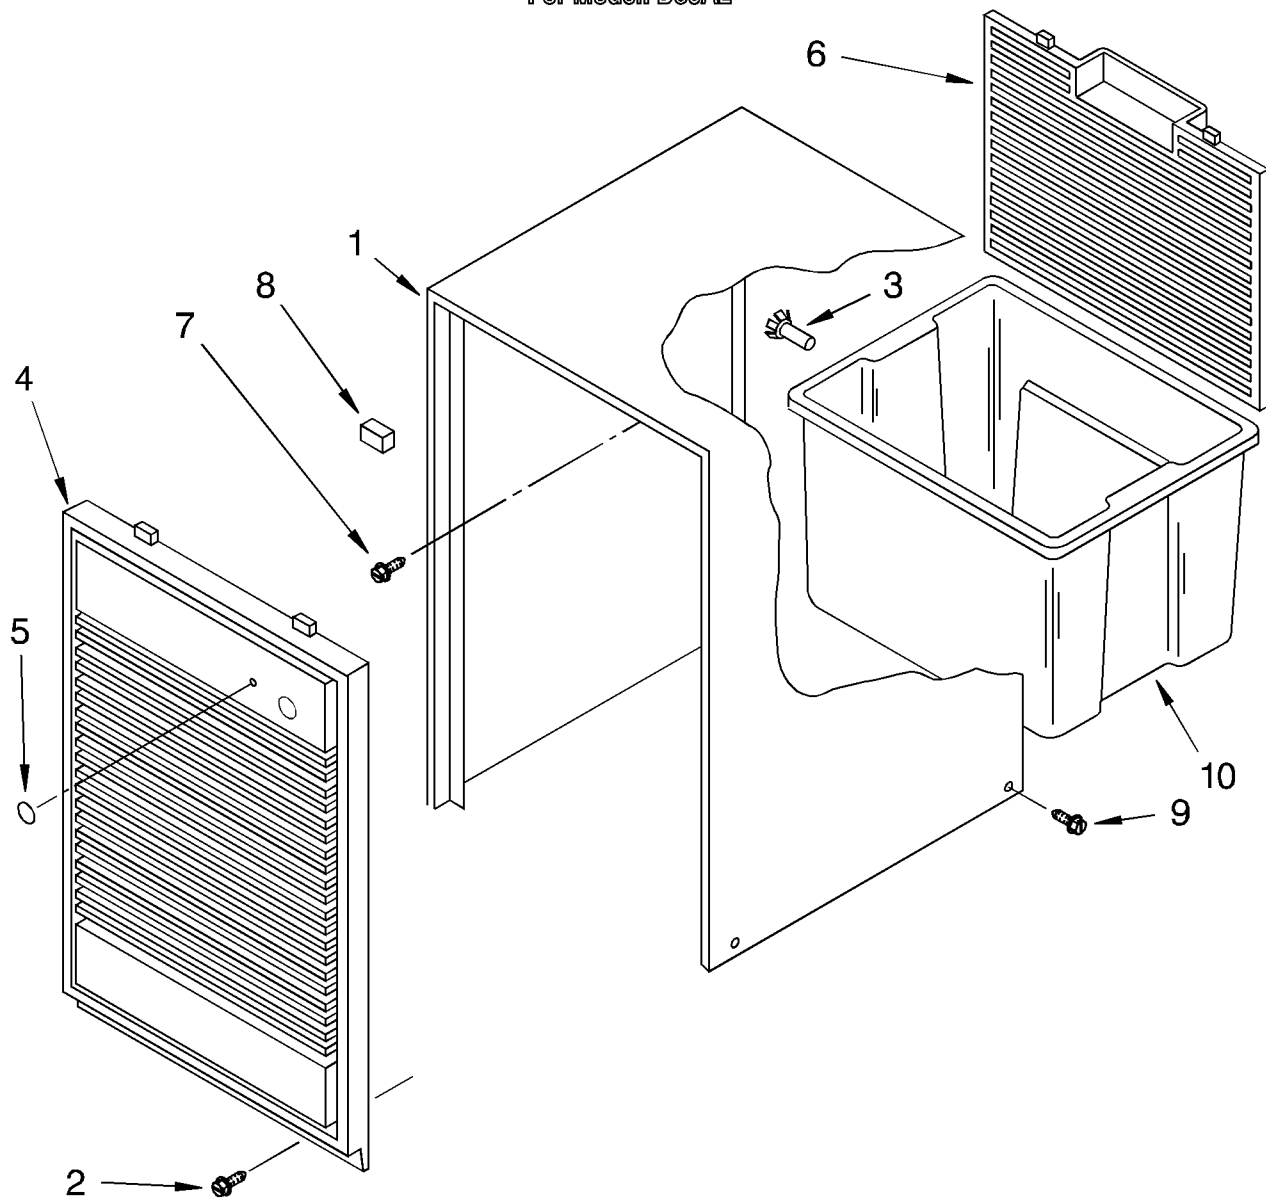

AIR FLOW AND CONTROL PARTS

For Model: D50A2

1	1164804	Light, Indicator
2	1166055	Humidistat, Control
3	1166850	Bracket, Control
4	1162670	Knob, Control
5	488480	Screw, S.M. #8 x 1/2
6	1162586	Capacitor
7	1164779	Thermostat, De-icer
8	488234	Screw, 8-32 x 1/4 (2)
9	1159258	Cap, Tab
10	1164813	Motor, Fan
11	949645	Blade, Fan
12	1163801	Bracket, Cap Mtg
13	999747	Switch, Water Level Control
14	1164784	Cord, Appliance
15	487871	Screw, 8-32 x 3/8
16	1166838	Plate, Orifice
17	1162704	Seal
18	489001	Palnut, 3/8-32
19	1161718	Spring, Water Level
20	488480	Screw, 8x1/2 (2)
21		Washer, Repair
	489083	.030 Thickness
	489029	.062 Thickness
	489091	.091 Thickness
23	1163800	Support
24	1162513	Screw (2)
25	602851	Tie, Cable (2)
33	471363	Clamp, Tube To Evaporator Mtg (2)
34	1166054	Screw, 8 x 5/8 A

UNIT PARTS
For Model: D50A2

1	1162154	Tube, Restrictor (36.0" Length)
3	1162526	Strainer
5	1163097	Condenser
8	1162650	Insulation (Restrictor Tube)
9	1167017	Gasket, Cover
14	1161199	Evaporator
16	1162372	Seal
18	1166034	Bolt, 1/4 - 28 x 1
19	1167026	Harness, Wire
20	646499	Grommet (4)
21	1157584	Base
22	998726	Roller (2)
23	489015	Roll Pin (2)
24	951886	Glide (2)
25	1167003	Compressor, (Complete Assembly)
26	1167006	Retainer, Cover
27	1167005	Cover, Terminal
28	1167004	Overload
29	1167008	Spring, Overload
30	646498	Sleeve (4)
31	1158407	Bend, Return (1)
32	708532	Bend, Return (4)
34	708531	Bend, Return (8)
35	1156533	Bend, Return (1)
36	855199	Bend, Return (8)
37	854624	Bend, Return (1)
38	1162348	Seal, Evap. Top

REFRIGERANT CHARGE 8.50 OZ.

CABINET PARTS

For Model: D50A2

1	998821	Cabinet
2	1164763	Screw, 8-32 x 1/2
3	998813	Retainer, Pin (2) (Rear Grille)
4	1162665	Grille, Front
5	998846	Lens, Light
6	998832	Grille, Rear
7	489073	Screw, SM #8 x 3/8
8	948584	Spacer, Grille
9	1158781	Screw
10	951901	Pan, Condensate