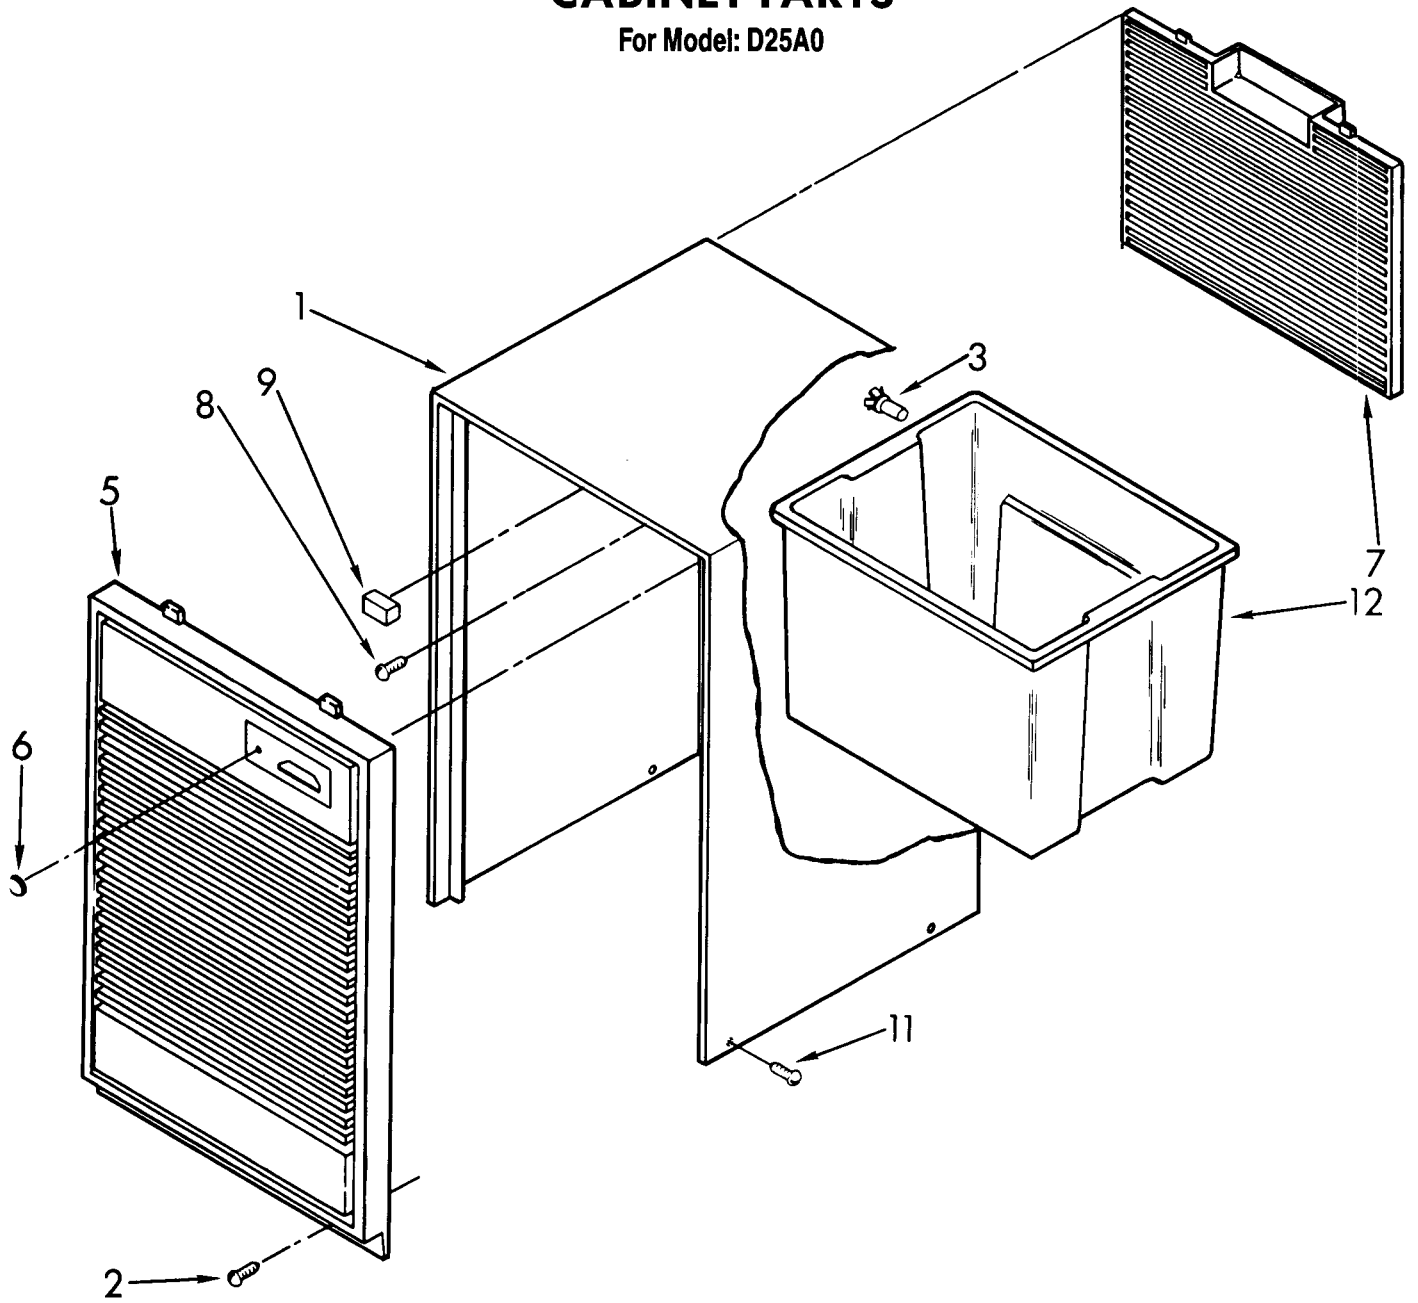

For Model: D25A0

UNIT PARTS

For Model: D25A0

ILL NO.	PART NO.	DESCRIPTION
1	1162154	Tube, Restrictor Formed
3	1162037	Strainer
5	1162152	Condenser
10	1158790	Overload, Protector
11	1158608	Relay, Start
12	1157582	Cover, Terminal
13	938384	Retainer, Cover
14	1162153	Evaporator
15	488624	Screw, 8 x 3/8 (4)
16	1162372	Seal
17	486197	Nut, Speed (4)
18	488400	Screw, 1/4-28 x 1" (3)
19	484136	Harness, Wire
20	1156748	Grommet (4)
21	1157584	Base
22	489015	Roll Pin (2)
23	951886	Glide (2)
24	998726	Roller (2)
25	4211286	Compressor, Service (Complete Assembly)
26	938384	Retainer, Cover
27	1157582	Cover, Terminal
28	1158790	Overload
30	1158608	Relay, Start
31	855199	Bend, Return
32	854624	Bend, Return
33	1162348	Seal, Evaporator Top

AIR FLOW AND CONTROL PARTS

For Model: D25A0

AIRFLOW AND CONTROL PARTS

For Model: D25A0

ILL NO.	PART NO.	DESCRIPTION
1	1158419	Light, Indicator
2	1162578	Humidistat, Control
3	951284	Bracket, Humidistat
4	1162670	Knob, Control
5	488480	Screw S.M. #8 x 1/2
7	1155109	Thermostat, De-icer
10	1162030	Motor, Fan
11	949645	Blade, Fan
12	471363	Clamp, Tube (2)
13	999747	Switch, Water Level Control
14	1155670	Cord, Appliance
15	487871	Screw, 8-32 x 3/8
16	998779	Plate, Orifice
17	1162704	Seal
18	489001	Palnut, 3/8-32
19	1161718	Spring, Water Level Control
20	488248	Screw, #8
21		Washer, Repair
	489083	.030 Thickness
	489029	.062 Thickness
23	998744	Support
24	1162513	Screw #8-18x1/4
25	602851	Tie, Cable (3)
26	488234	Screw, 8-32x1/4

CABINET PARTS

For Model: D25A0

CABINET

For Model: D25A0

ILL NO.	PART NO.	DESCRIPTION
1	998821	Cabinet
2	489120	Screw, #8-32x1/2
3	998813	Retainer, Pin (2) (Rear Grille)
5	1162665	Grille, Front Assembly
6	998846	Lens, Light
7	998832	Grille, Rear
8	489073	Screw, #8 x 3/8
9	948584	Spacer, Grille
11	1158781	Screw
12	951901	Condensate Container