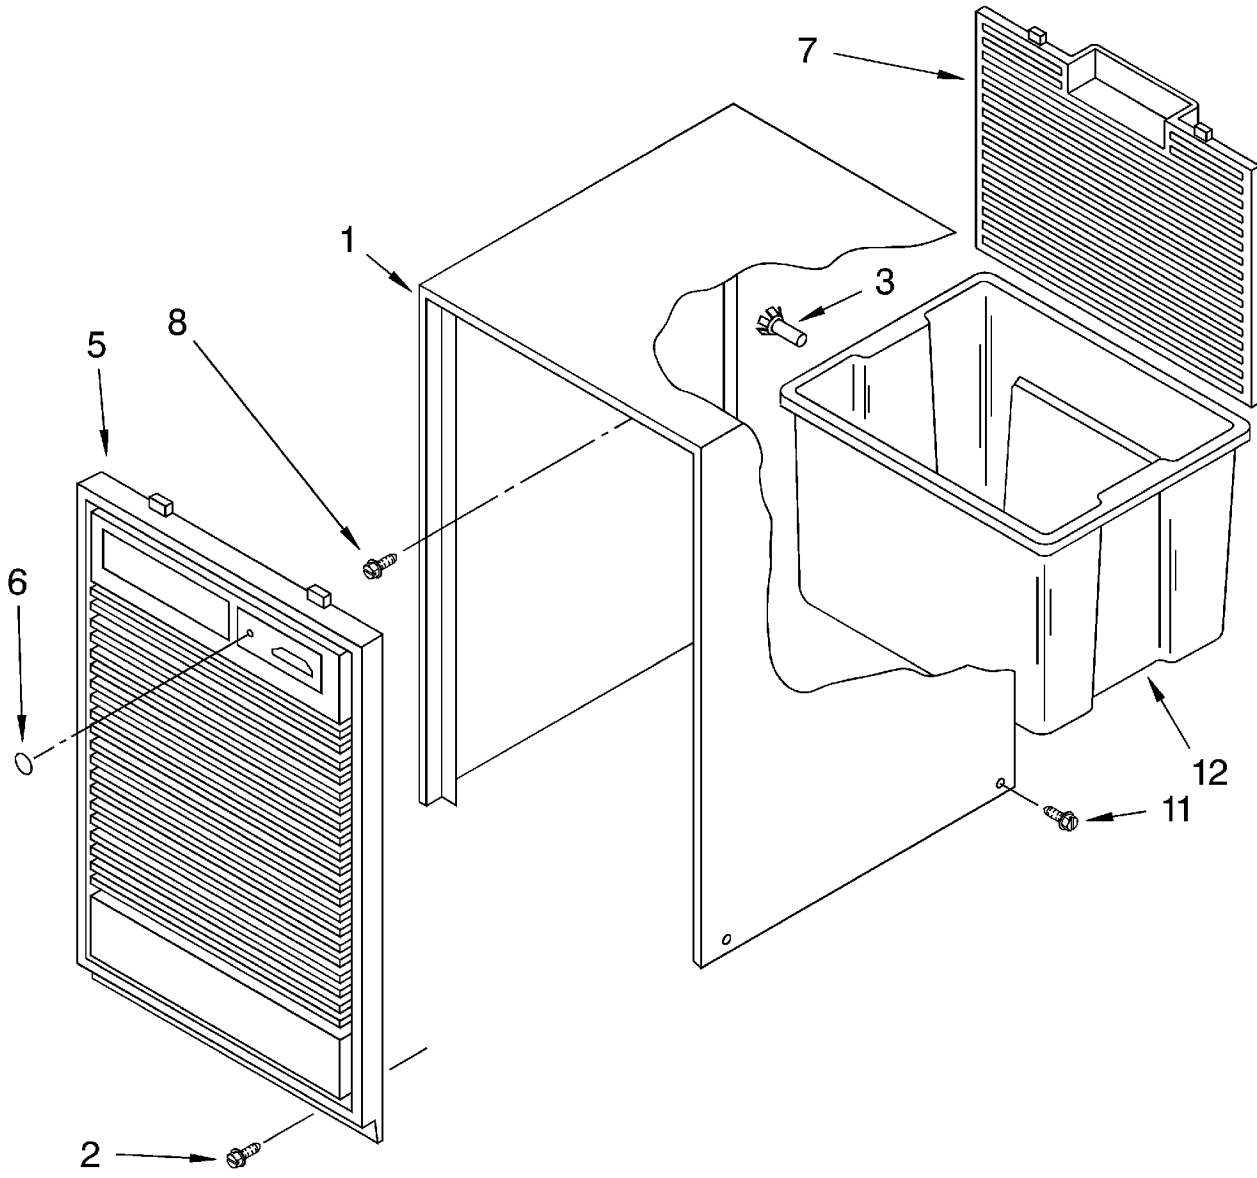

CABINET PARTS

For Model: D25B0