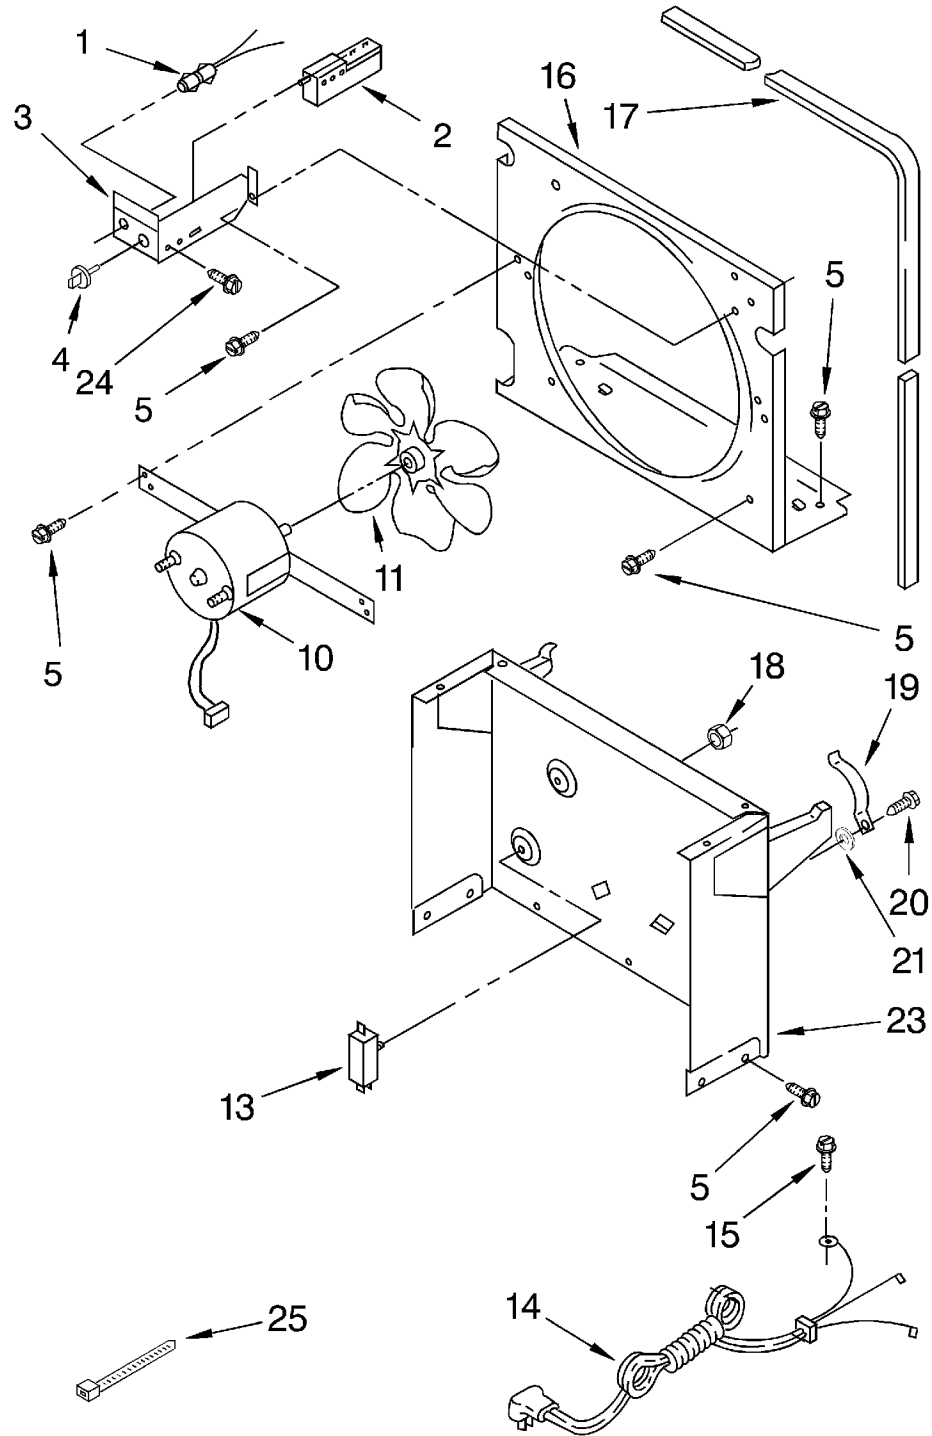

# UNIT PARTS

For Model: D25B0

1	1162650	Insulation (Restrictor Tube)
2	1168191	Tube, Restrictor (36.0" Length)
3	1162526	Strainer, Tube
5	1167544	Condenser
6	950061	Spring, Overload
7	1166013	Deicer
9	708531	Bend, Return (10)
10	1164775	Overload, Protector
11	950058	Relay, Start
12	950055	Cover, Terminal
13	950056	Retainer, Cover
14	1168184	Evaporator
15	488480	Screw, 8 x 1/2
16	1162372	Seal
17	708532	Bend, Return (4)
18	1166034	Bolt, 1/4-28 x 1" (4)
19	1165265	Harness, Wire
20	1100826	Grommet (4)
21	1157584	Base
22	486194	Screw #8 x 1/2
23	1180752	Relief, Strain
24	951886	Glide (2)
25	1164773	Compressor (Complete Assembly)
26	855199	Bend Return (8)
27	854624	Bend, Return (1)
28	1162348	Seal, Evaporator Top
29	489015	Roll Pin (2)
30	998726	Roller (2)

LITERATURE PARTS

LIT1166032	Tech Sheet
LIT1166033	Wiring Diagram
LIT1169993	Use and Care Guide
LIT1168294	Repair Parts List

REFRIGERANT CHARGE 7.75 OZ.

# AIR FLOW AND CONTROL PARTS

For Model: D25B0

1	1164804	Light, Indicator
2	1166055	Humidistat, Control
3	1167040	Bracket, Control
4	1166806	Knob, Control
5	488480	Screw, S.M. #8 x 1/2 A
10	1164813	Motor, Fan
11	949645	Blade, Fan
13	999747	Switch, Water Level Control
14	1164784	Cord, Appliance
15	487871	Screw, 8-32 x 3/8
16	1166838	Plate, Orifice
17	1162704	Seal
18	489001	Palnut, 3/8-32
19	1161718	Spring, Water Level
20	486194	Screw #8 x 1/2
21		Washer, Repair
	489083	.030 Thickness
	1168324	.062 Thickness
23	1163800	Support
24	1159222	Screw
25	602851	Tie, Cable (3)