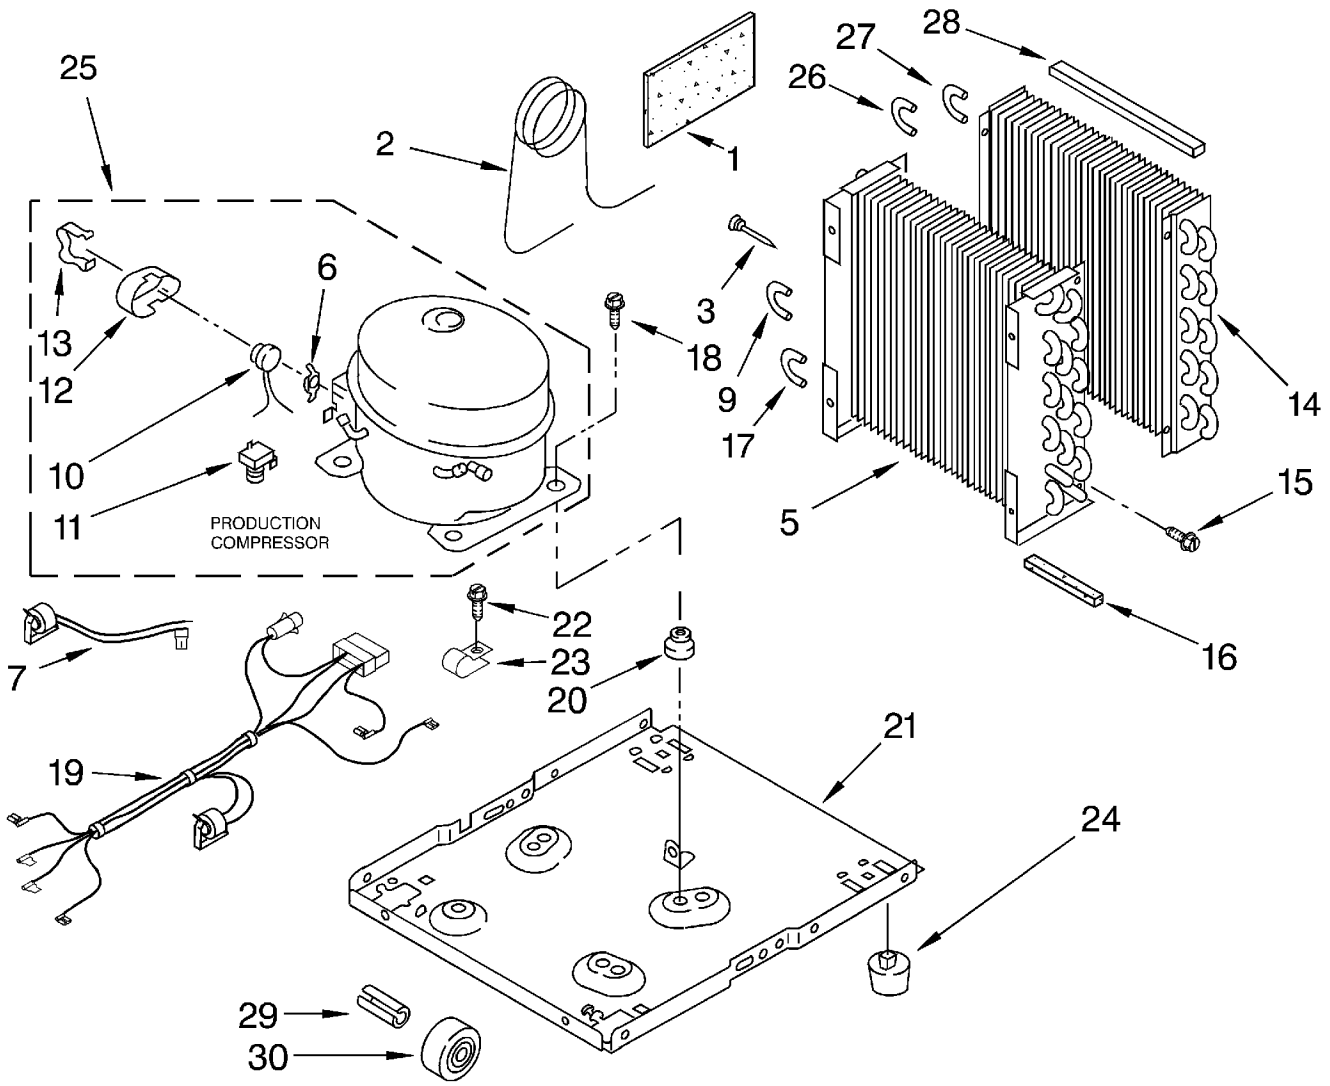

# UNIT PARTS

For Model: D25B0

1	1162650	Insulation (Restrictor Tube)
2	1168191	Tube, Restrictor (36.0" Length)
3	1162526	Strainer, Tube
5	1167544	Condenser
6	950061	Spring, Overload
7	1166013	Deicer
9	708531	Bend, Return (10)
10	1164775	Overload, Protector
11	950058	Relay, Start
12	950055	Cover, Terminal
13	950056	Retainer, Cover
14	1168184	Evaporator
15	488480	Screw, 8 x 1/2
16	1162372	Seal
17	708532	Bend, Return (4)
18	1166034	Bolt, 1/4-28 x 1" (4)
19	1165265	Harness, Wire
20	1100826	Grommet (4)
21	1157584	Base
22	486194	Screw #8 x 1/2
23	1180752	Relief, Strain
24	951886	Glide (2)
25	1164773	Compressor (Complete Assembly)
26	855199	Bend Return (8)
27	854624	Bend, Return (1)
28	1162348	Seal, Evaporator Top
29	489015	Roll Pin (2)
30	998726	Roller (2)

# AIR FLOW AND CONTROL PARTS

For Model: D25B0

1	1164804	Light, Indicator
2	1166055	Humidistat, Control
3	1167040	Bracket, Control
4	1166806	Knob, Control
5	488480	Screw, S.M. #8 x 1/2 A
10	1164813	Motor, Fan
11	949645	Blade, Fan
13	999747	Switch, Water Level Control
14	1164784	Cord, Appliance
15	487871	Screw, 8-32 x 3/8
16	1166838	Plate, Orifice
17	1162704	Seal
18	489001	Palnut, 3/8-32
19	1161718	Spring, Water Level
20	486194	Screw #8 x 1/2
21		Washer, Repair
	489083	.030 Thickness
	1168324	.062 Thickness
23	1163800	Support
24	1159222	Screw
25	602851	Tie, Cable (3)