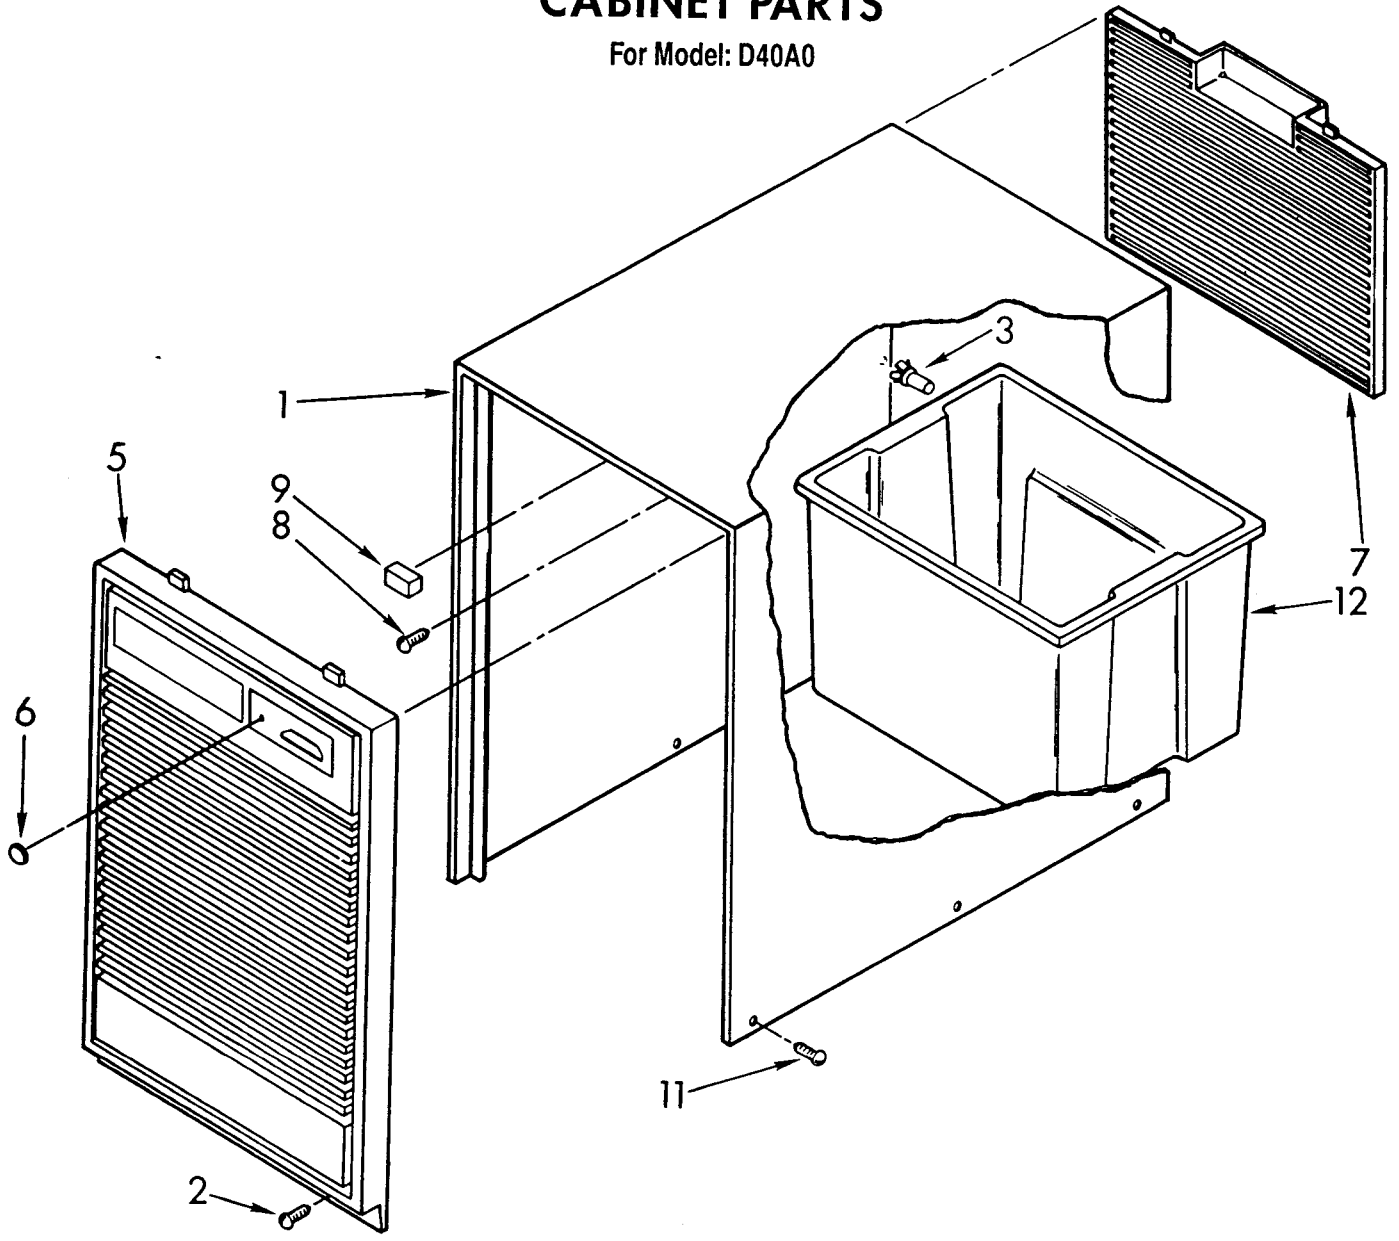

CABINET PARTS

For Model: D40A0

CABINET PARTS

For Model: D40A0

ILL NO.	PART NO.	DESCRIPTION
1	998821	Cabinet
2	489120	Screw, 8-32 x 1/2 (2)
3	998813	Retainer, Pin (2) (Rear Grille)
5	1162665	Grille, Front
6	998846	Lens, Light
7	998832	Grille, Rear
8	489073	Screw, SM #8 x 3/8
9	948584	Spacer, Grille
11	1158781	Screw
12	951901	Pan, Condensate

Following Parts Not Illustrated and Optional Parts Not Included

485426	Lacquer, Starlight Gray (1/2 Pt. Uncut)
646753	Cap, Condensate Pan
647338	Washer, Condensate Pan
799833	Epoxy, Tube (Aluminum Repair)
505168	Tape, No Drip (30') Valve, Access
978025	1/4" Tube O.D.
978026	5/16" Tube O.D.
978027	3/8" Tube O.D.
978028	1/2" Tube O.D.
978029	5/8" Tube O.D.
978030	3/4" Tube O.D.
978865	Seal, Ring Access valve (20 - Pack)
212643	Permagum, Sealer (4 - 12" Strips)

LITERATURE PARTS

LIT1162714	Sheet, Tech
LIT1157768	Diagram, Wiring
LIT1160157	Manual, Owners
LIT1162717	List, Repair Parts