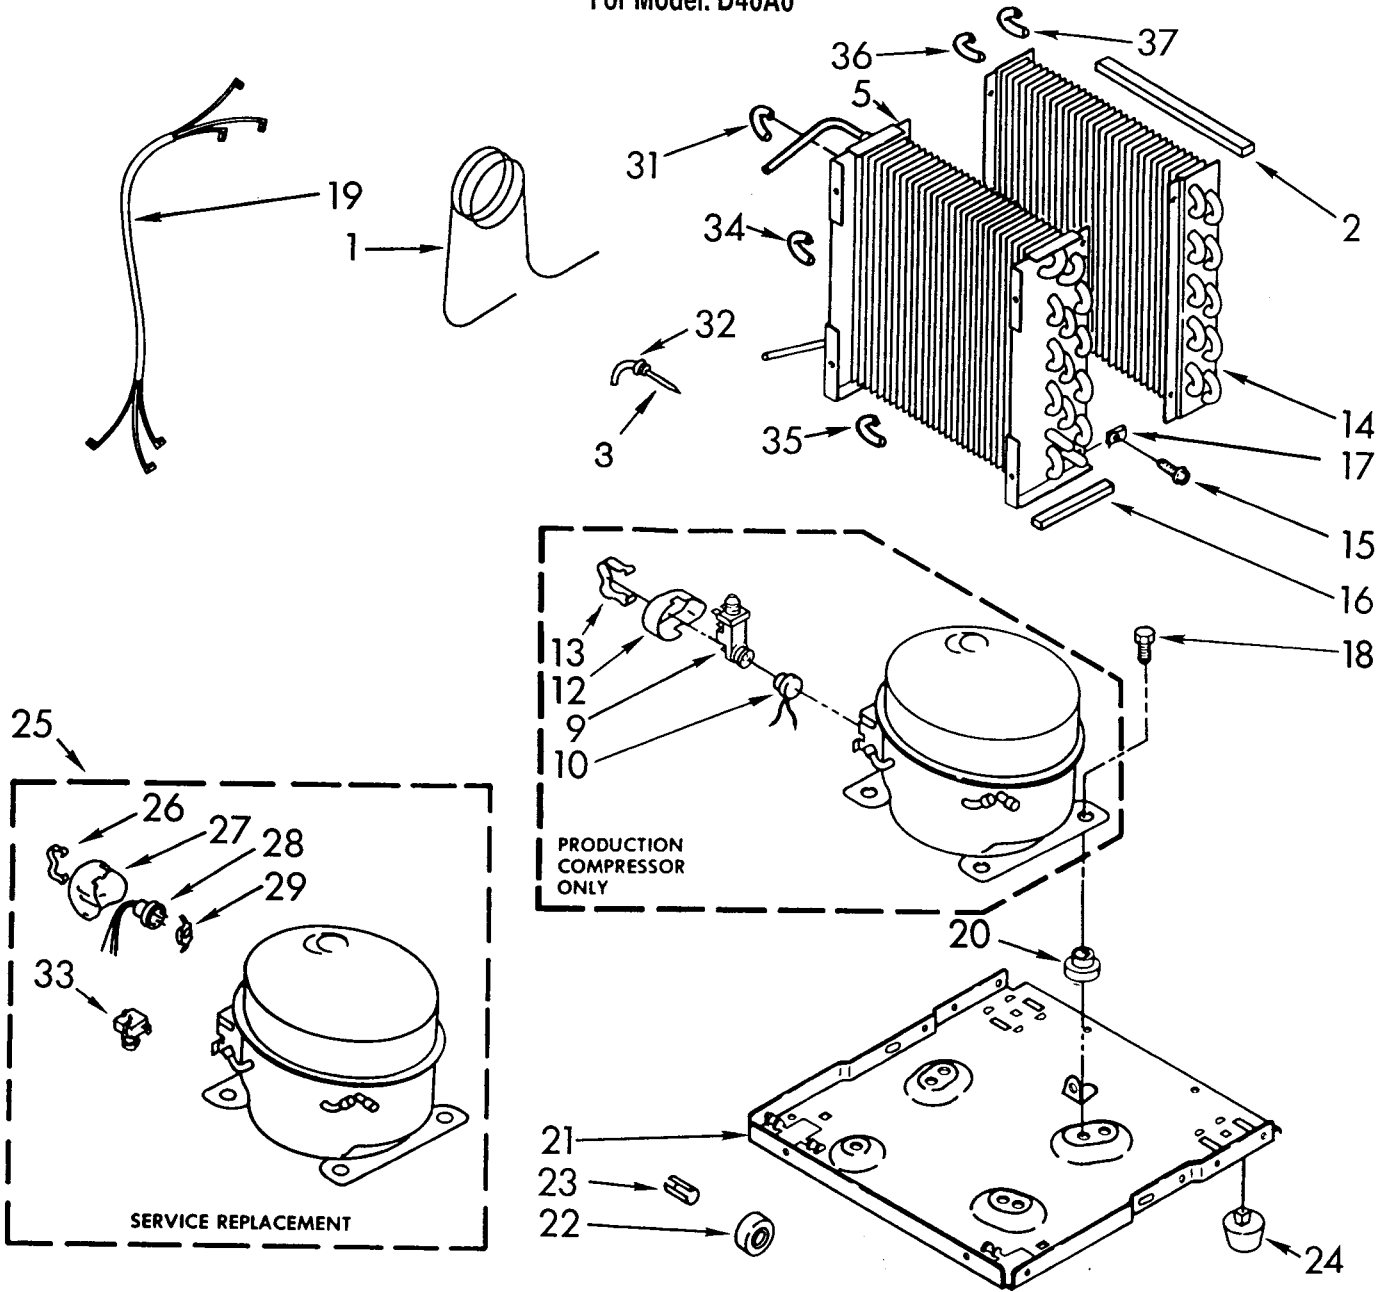

# UNIT PARTS

For Model: D40A0

ILL NO.	PART NO.	DESCRIPTION
1	1162154	Tube, Restrictor (36.0" Length)
2	1162348	Seal Evaporator Top
3	1162526	Strainer
5	1162646	Condenser
9	1156815	Relay, Start
10	1158823	Overload, Protector
12	1157582	Cover, Terminal
13	938384	Retainer, Cover
14	1161199	Evaporator
15	488624	Screw, 8 x 3/8 (4)
16	1162372	Seal
17	486197	Nut, #8 (4)
18	488400	Screw, 1/4-28 x 1" (3)
19	484136	Harness, Wire
20	1156748	Grommet (4)
21	1157584	Base
22	998726	Roller (2)
23	489015	Roll Pin (2)
24	951886	Glide (2)
25	876684	Compressor, Service (Complete Assembly)
26	831282	Retainer, Cover
27	865068	Cover, Terminal
28	876686	Overload
29	549086	Spring, Overload
31	1158407	Bend, Return
32	708531	Bend, Return
33	876689	RELAY, START
34	708532	Bend, Return
35	1156533	Bend, Return
36	855199	Bend, Return
37	854624	Bend, Return

# AIR FLOW AND CONTROL PARTS

For Model: D40A0

**AIRFLOW AND CONTROL PARTS**  
**For Model: D40A0**

<b>ILL</b>	<b>PART</b>	
<b>NO.</b>	<b>NO.</b>	<b>DESCRIPTION</b>
1	1158419	Light, Indicator
2	1162578	Humidistat, Control
3	951284	Bracket, Control
4	1162670	Knob, Control
5	488624	Screw, S.M. #8 x 3/8
7	1155109	Thermostat, De-icer
8	488234	Screw, 8-32 x 1/4 (2)
10	1162030	Motor, Fan
11	949645	Blade, Fan
13	999747	Switch, Water Level Control
14	1155670	Cord, Appliance
15	487871	Screw, 8-32 x 3/8
16	998779	Plate, Orifice
17	1162704	Seal
18	489001	Palnut, 3/8-32
19	1161718	Spring, Water Level
20	488248	Screw, 8 x 3/4 A
21		Washer, Repair
	489083	.030 Thickness
	489029	.062 Thickness
	489091	.091 Thickness
23	998744	Support
24	1162513	Screw, 8-18x1/4
25	602851	Tie, Cable (2)
33	471363	Clamp, Tube To Evaporator Mtg (2)