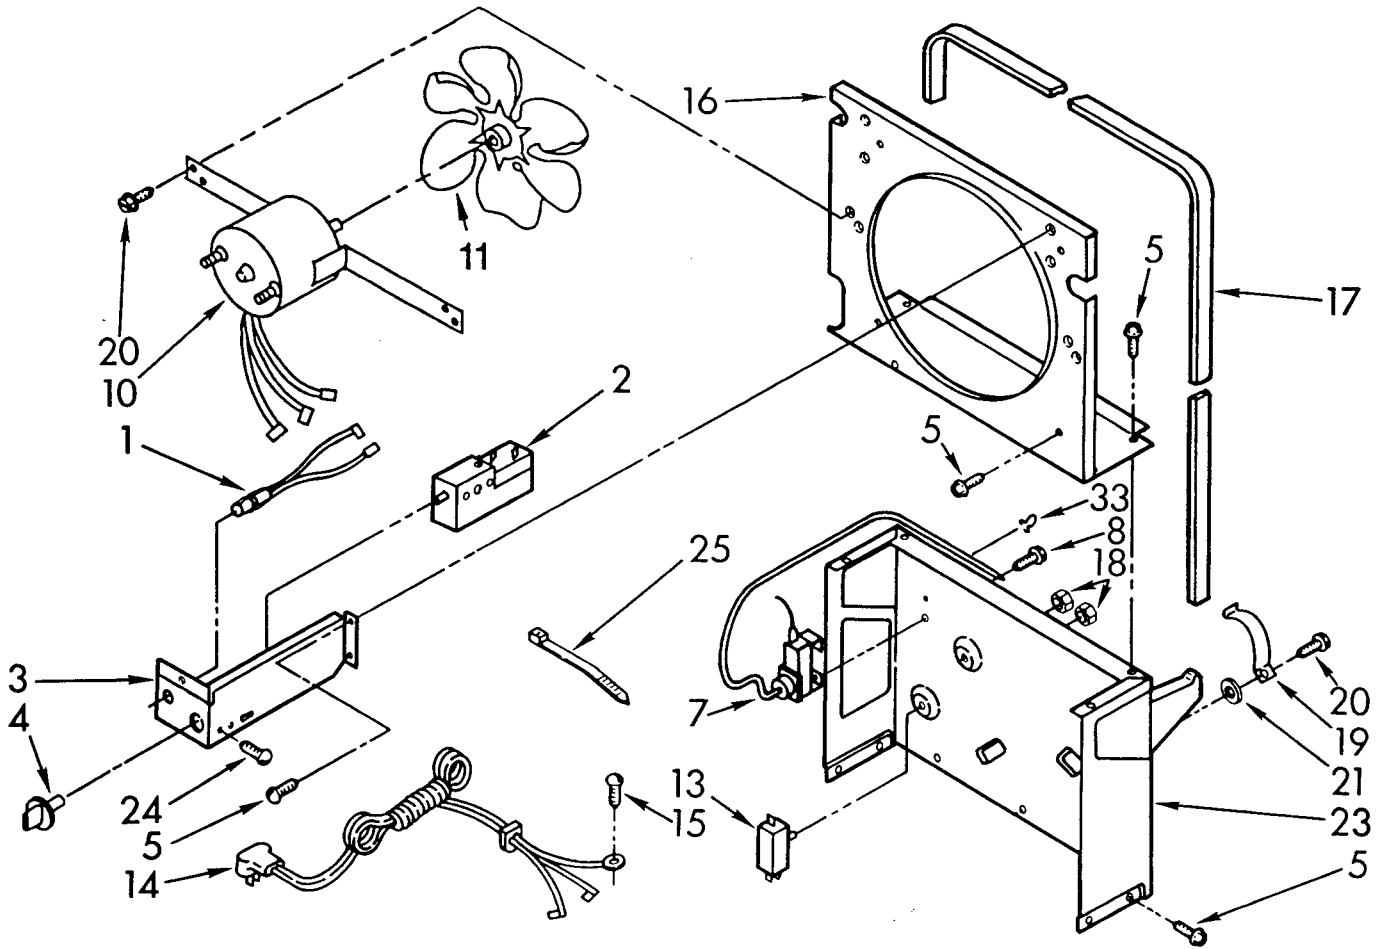

# UNIT PARTS

For Model: D40A0

# UNIT PARTS

For Model: D40A0

ILL NO.	PART NO.	DESCRIPTION
1	1162154	Tube, Restrictor (36.0" Length)
2	1162348	Seal Evaporator Top
3	1162526	Strainer
5	1162646	Condenser
9	1156815	Relay, Start
10	1158823	Overload, Protector
12	1157582	Cover, Terminal
13	938384	Retainer, Cover
14	1161199	Evaporator
15	488624	Screw, 8 x 3/8 (4)
16	1162372	Seal
17	486197	Nut, #8 (4)
18	488400	Screw, 1/4-28 x 1" (3)
19	484136	Harness, Wire
20	1156748	Grommet (4)
21	1157584	Base
22	998726	Roller (2)
23	489015	Roll Pin (2)
24	951886	Glide (2)
25	876684	Compressor, Service (Complete Assembly)
26	831282	Retainer, Cover
27	865068	Cover, Terminal
28	876686	Overload
29	549086	Spring, Overload
31	1158407	Bend, Return
32	708531	Bend, Return
33	876689	RELAY, START
34	708532	Bend, Return
35	1156533	Bend, Return
36	855199	Bend, Return
37	854624	Bend, Return

# AIR FLOW AND CONTROL PARTS

For Model: D40A0

**AIRFLOW AND CONTROL PARTS**  
**For Model: D40A0**

<b>ILL</b>	<b>PART</b>	
<b>NO.</b>	<b>NO.</b>	<b>DESCRIPTION</b>
1	1158419	Light, Indicator
2	1162578	Humidistat, Control
3	951284	Bracket, Control
4	1162670	Knob, Control
5	488624	Screw, S.M. #8 x 3/8
7	1155109	Thermostat, De-icer
8	488234	Screw, 8-32 x 1/4 (2)
10	1162030	Motor, Fan
11	949645	Blade, Fan
13	999747	Switch, Water Level Control
14	1155670	Cord, Appliance
15	487871	Screw, 8-32 x 3/8
16	998779	Plate, Orifice
17	1162704	Seal
18	489001	Palnut, 3/8-32
19	1161718	Spring, Water Level
20	488248	Screw, 8 x 3/4 A
21		Washer, Repair
	489083	.030 Thickness
	489029	.062 Thickness
	489091	.091 Thickness
23	998744	Support
24	1162513	Screw, 8-18x1/4
25	602851	Tie, Cable (2)
33	471363	Clamp, Tube To Evaporator Mtg (2)