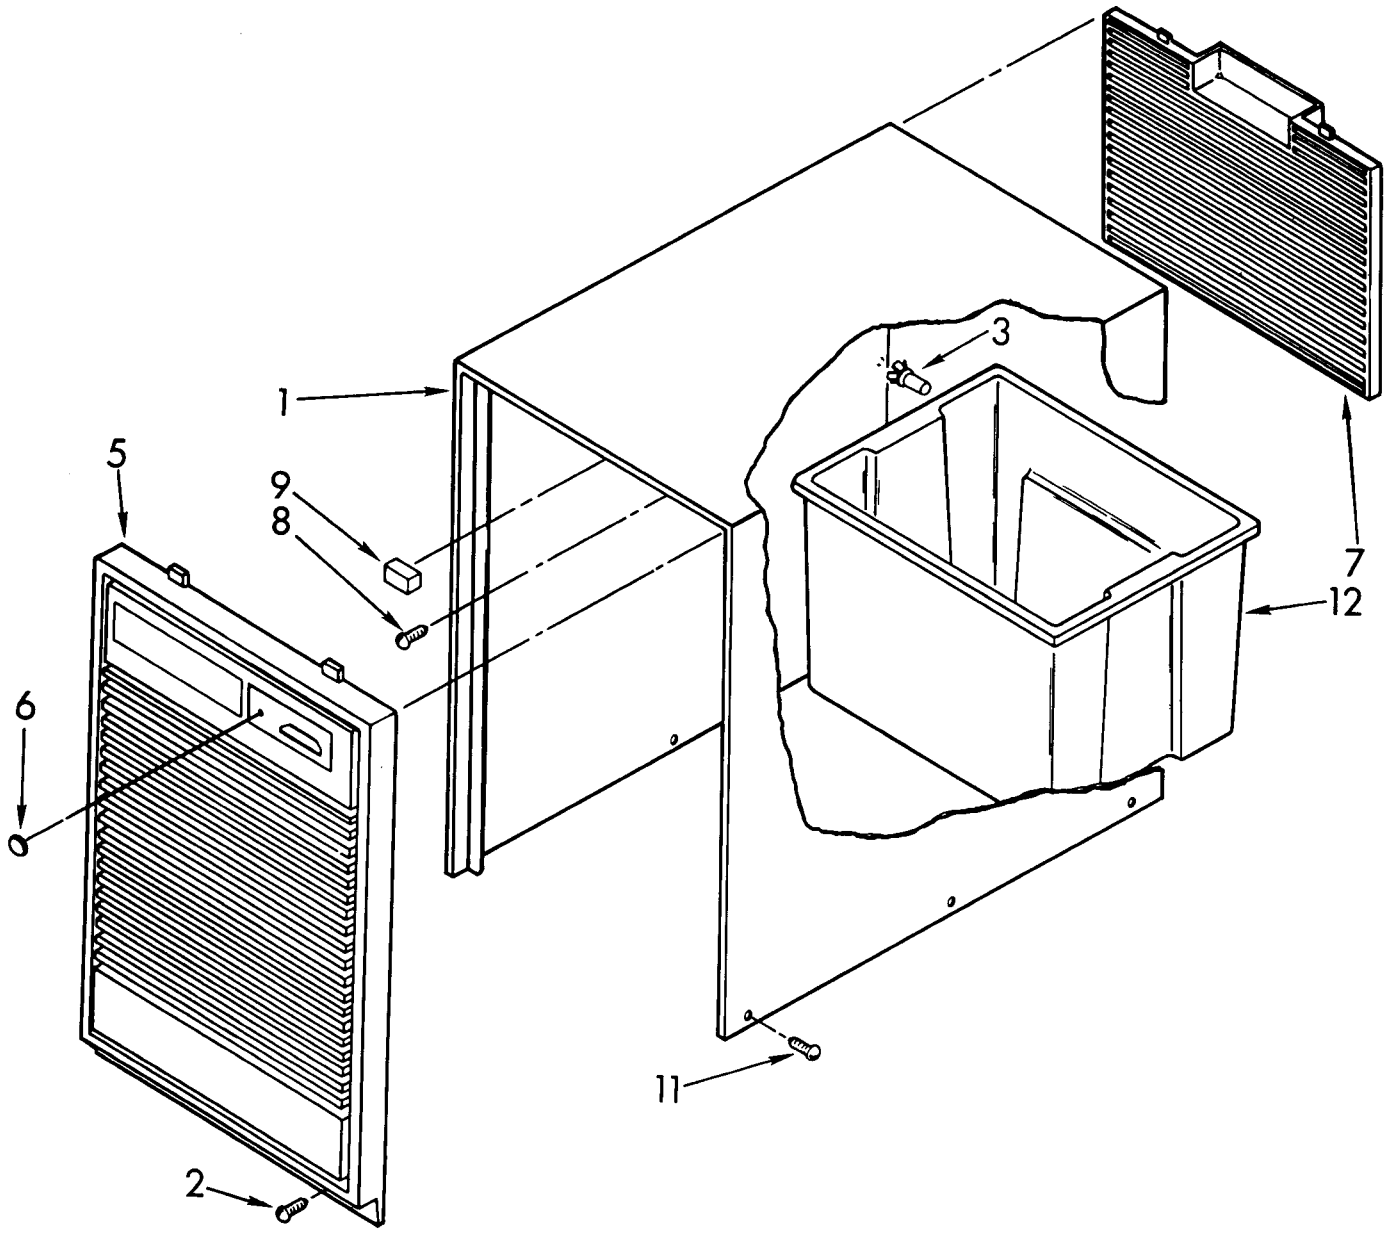

CABINET PARTS

For Model: D40A1